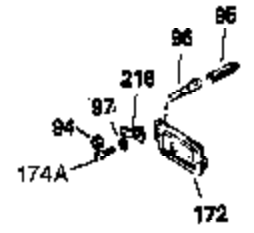

**OPTIONAL 110-120
VOLT STARTER
MOTOR KIT**