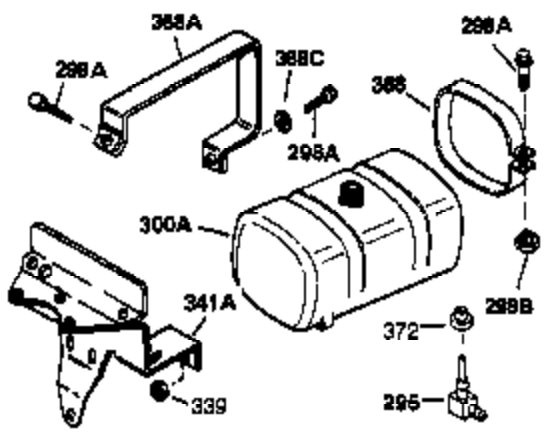

**OPTIONAL 110-120
VOLT STARTER
MOTOR KIT**

**OPTIONAL SPARK ARREST
MUFFLER**