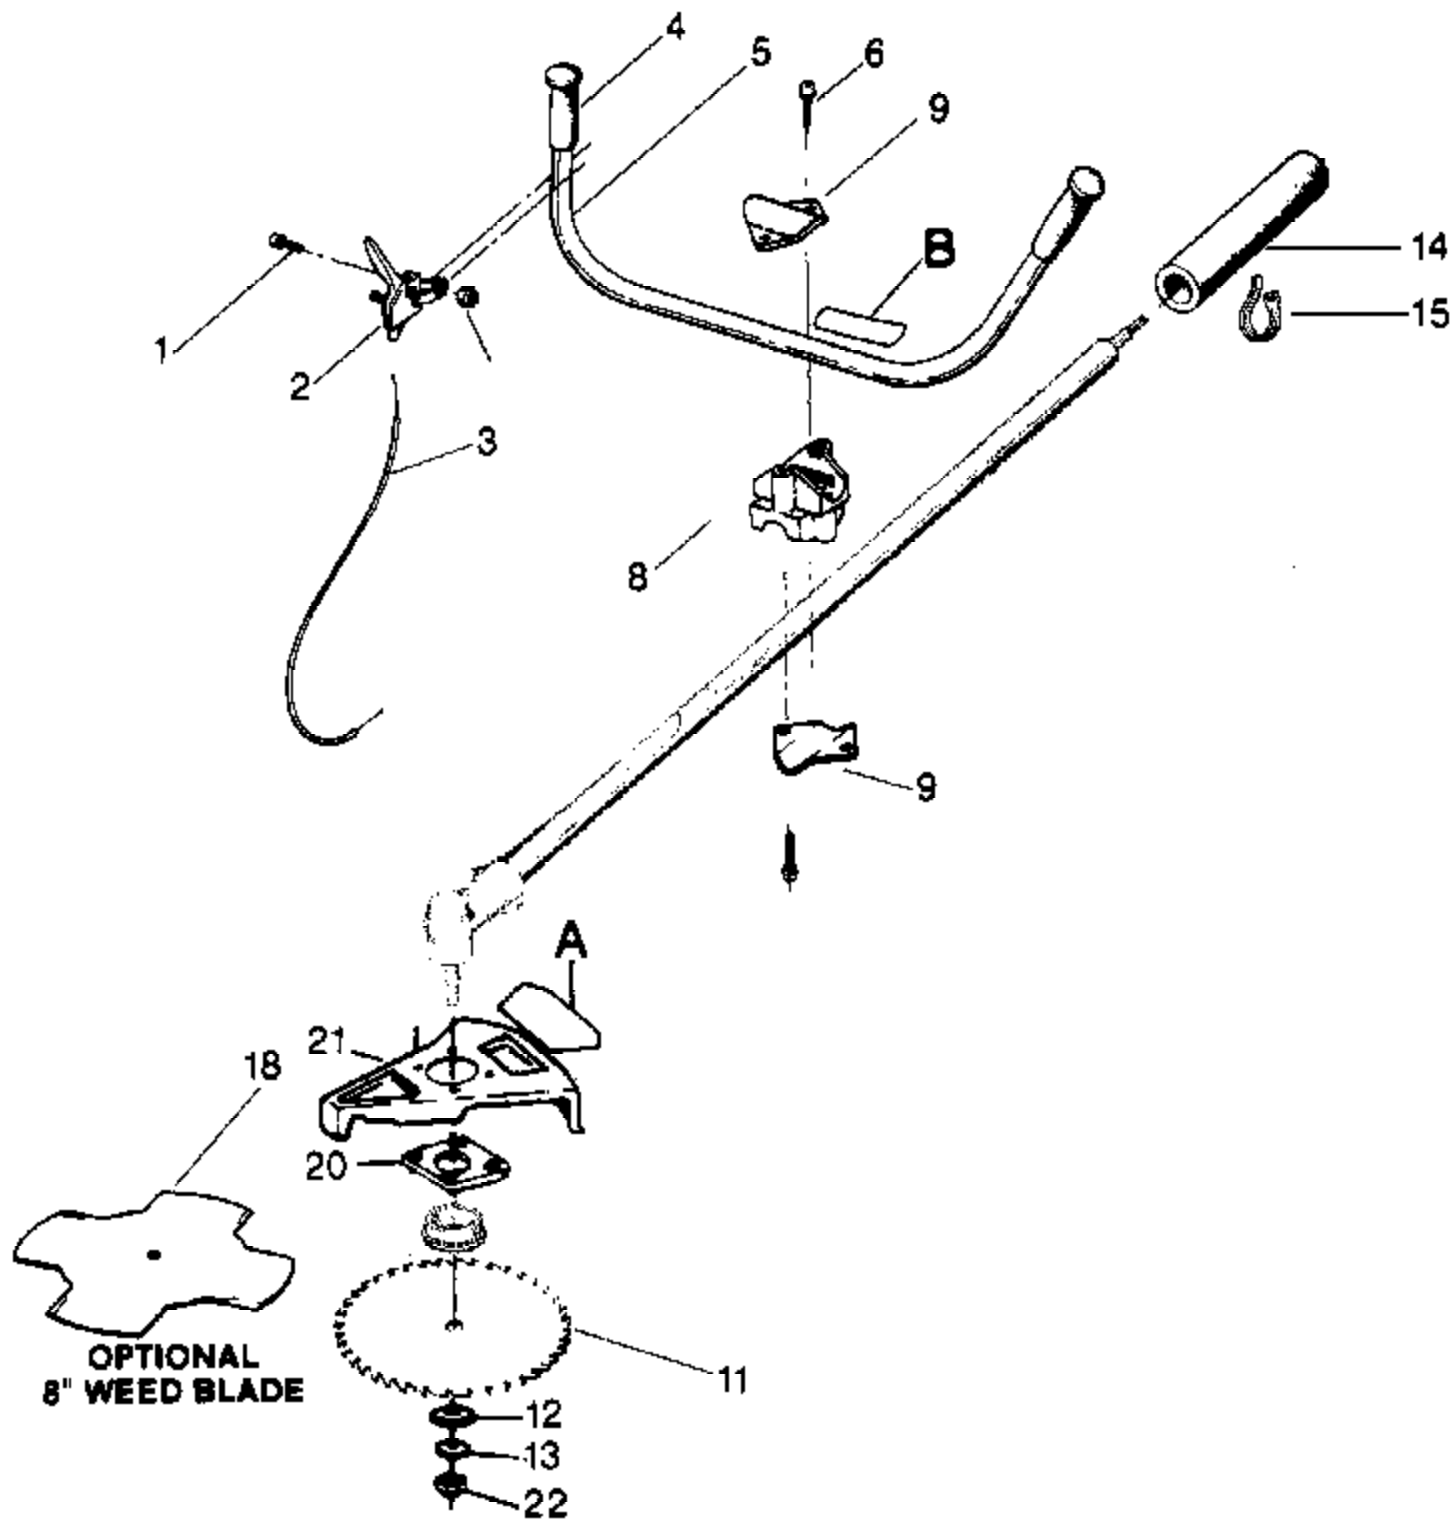

**OPTIONAL
8" WEED BLADE**

Ref #	Part Number	Qty	Description
0	952701576		Brush Blade Adaptor Kit
1	530015774		Screw - Phil. Hd. - 5 x 25mm.- Throttle Control
2	530010959		Ass'y. - Throttle Lever
3	530093955		Cable - Throttle
4	530093947		Grip - Handlebar
5	530093946		Handlebar - "U"
6	530015791		Bolt - Clamp - Top
7	530093962		Cover - Top - Clamp
8	530012207		Clamp - Handlebar
9	530094572		Cover - Bottom - Clamp
11	952701547		Brush Blade - 10"
12	530015792		washer
13	530015492	YP150 Gas Trimmer	7 of 11 washers
14	530027675	OPTIONAL	BRUSH BLADE A Drive Shaft Pad
15	530091426		Tie Strap
16	530015328		Lockwasher - 10
17	530001642		Lockwasher - 10
18	952701546		Weed Blade - 8 inch - Optional
20	530027615		Shield Retention Plate
21	530094627		Shield
22	530015793		Nut
A	530027749		Decal - Blade Rotation (Not a serviceable part)
B	530026229		Decal - Handlebar Warning