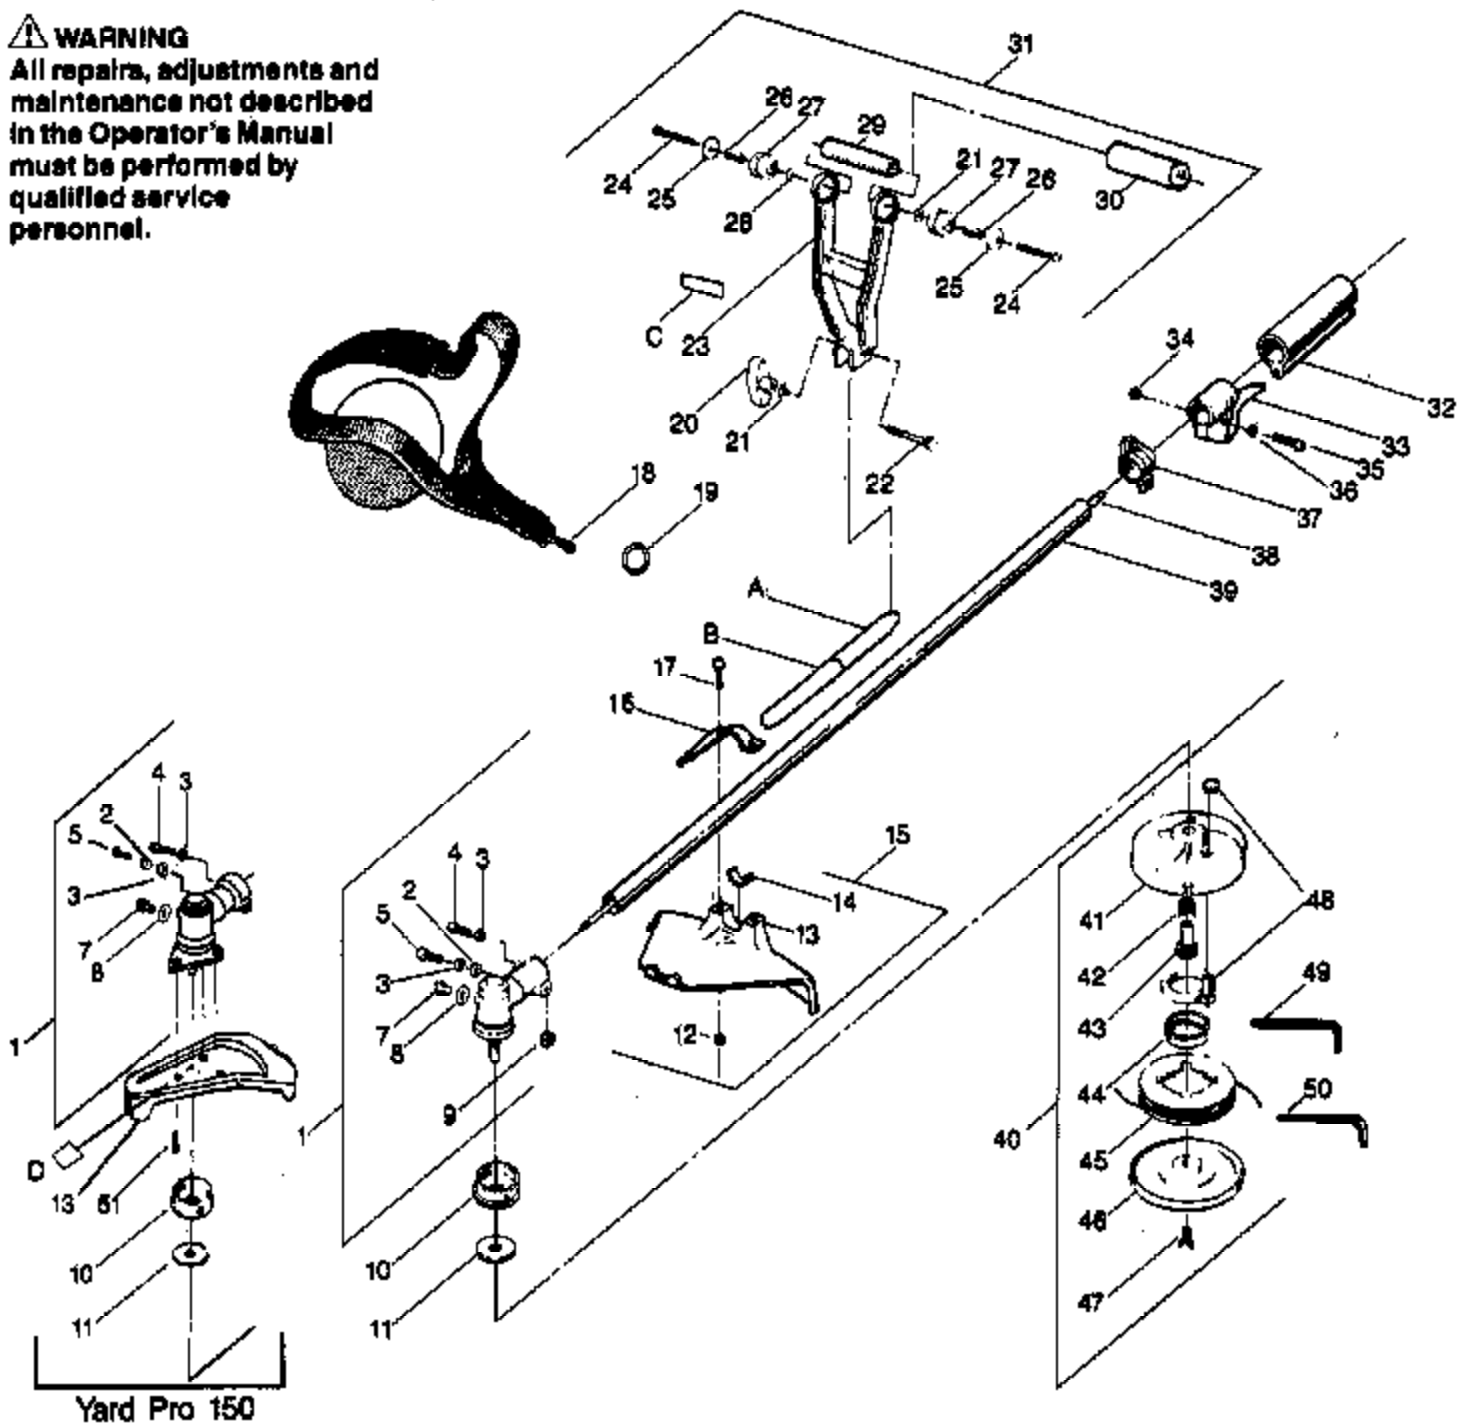

⚠ WARNING
All repairs, adjustments and maintenance not described in the Operator's Manual must be performed by qualified service personnel.

Ref #	Part Number	Qty	Description
1	530093968		Pro150
1	530094495		YP150
2	530094206		Washer - 5mm - Flat - Gear Box - Index/Pinch Clamp
3	530094449		Lockwasher - 5mm - Gear Box - Index/Pinch Clamp
4	530094208		Screw - 5 x 12.5mm - Soc. Hd. - Gear Box - Index
5	530094205		Screw - 5 x 25mm - Soc. Hd. - Gear Box - Pinch Clamp
7	530094209		PRO150
7	530094485		YP150
8	530094203		PRO150
8	530094486		YP150
9	530094207		Washer - Spacer - Gear Box - Pinch Clamp - PRO150
10	530093984		Adaptor - Upper
11	530093985		Adaptor - Lower
12	530093981		Nut - 5mm - Shield - PRO150 Only
13	530093980		PRO150
13	530094496		YP150
14	530093979		Spacer - Shield - PRO150 Only
15	530093967		Shield Ass'y.(incl.#12, 13, 14, 16 & 17) PRO150 Only
16	530093978		Bracket Shield - PRO150 Only
17	530093977		Screw - 5 x 25mm - Shield PRO150 Only
18	530094417		Shoulder Strap
19	530092231		Key Ring - Shoulder Strap
20	530092059		Knob - Handle
21	530015149		Washer - Handle
22	530092061		Screw - Handle - #1/4 - 20 x 1-3/4"
23	530093960		Handle Antivibe
24	530015561		Screw - #12 - 11 x 2" - Isolator Handle
25	530024376		Cup - Isolator - Handle
26	530025985		Spacer - Isolator Handle
27	530024373		Isolator - Handle
29	530025986		Center - Section - Handle
30	530026009		Cushion - Handle
31	530010764		Ass'y. - Antivibe Handle (Inc.23-30)
32	530093956		Grip - Drive Shaft Hsg.
33	530093958		Throttle Control Ass'y.
34	530094210		Lock Nut - Hex - 5mm - Throttle Control
35	530094294		Screw - 5 x 25mm Phil.
36	530094206		Washer - Throttle Control
37	530093948		Clamp - Shoulder Strap
38	530093945		PRO150
38	530094443		YP150
39	530093983		PRO150
39	530094454		YP150
40	530093954		Cutting Head Assembly (Inc.41-49)
41	530091656		Hub - Cutting Head
42	530091425		Line Saver - Cutting Head
43	530091423		Drive Adaptor - Cutting Head
43	530091657		Spring - Cutting Head
45	952701526		Spool w/Line - Cutting Head
46	530091424		Cover - Cutting Head
47	530091662		Screw - #3/8 - 16 x 7/8" - Cover
48	530093602		Release Button (Incl. Lock Ring)
49	530091663		Allen Wrench - Cutting Head
50	530092258		Hex Wrench - 4mm
51	530094487		Screw - YP150 Only
A	530027432		Decal - Safety Label (Upper)