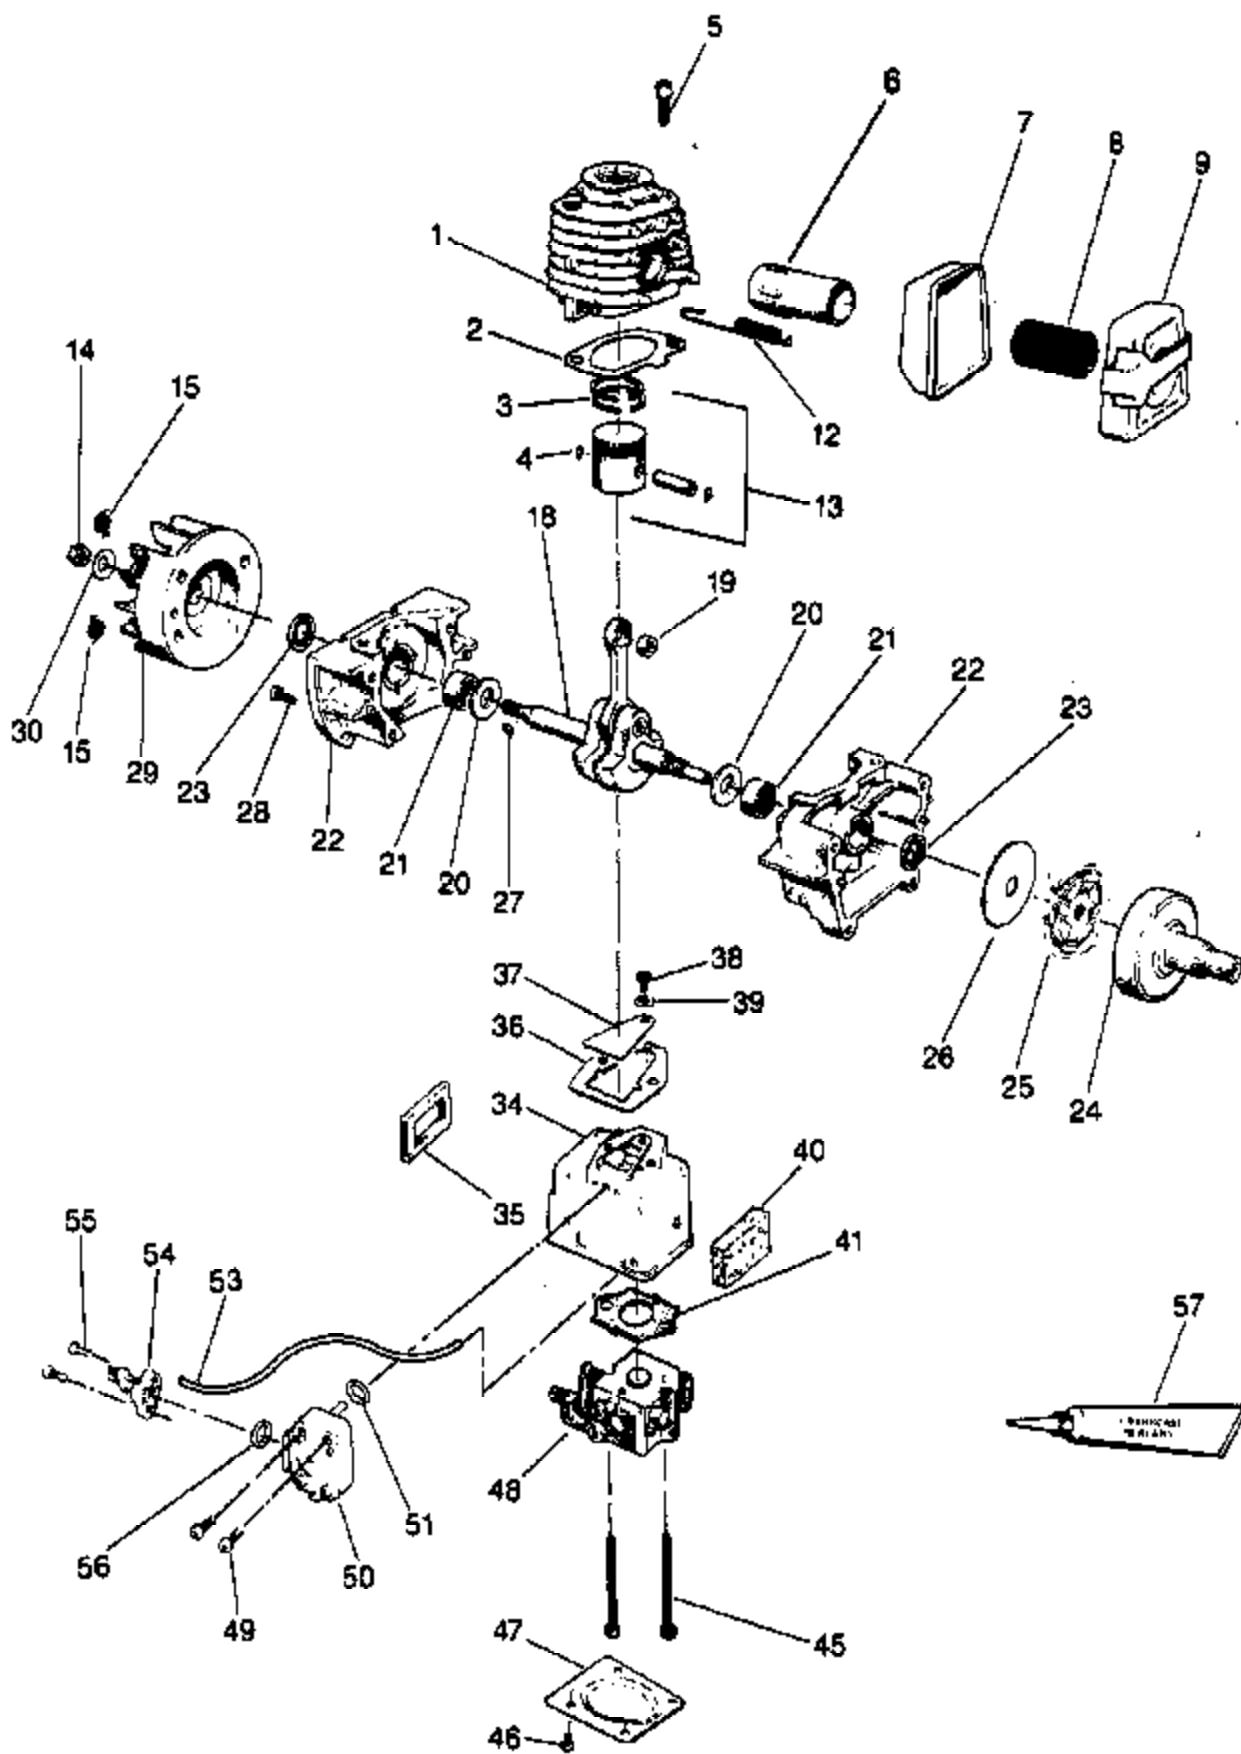

58
**ENGINE
REPAIR
KIT**

Ref #	Part Number	Qty	Description
1	530012192		Cylinder - See Service Ref. 2.
2	530019111		Gasket - Cylinder
3	530026681		Ring - Piston - See Service Ref. 1.
4	530015162		Retainer - Wrist Pin (PRO150 Only)
5	530015239		Screw - #1/4 - 20 x 3/4" Hex Soc. Hd. - Cylinder
6	530026949		Diffuser - Muffler
7	530026619		Body - Muffler
8	530024364		Screen - Spark Arresting
9	530022286		Cover - Muffler
12	530026621		Spring - Muffler Attachment
13	502069203		Piston Kit (Inc.3,4,Pin) See Service Ref. 1 & 2.
14	530626605		Nut - Flywheel
15	530042059		Spring - Starter Dog
18	530010844		Ass'y., Crankshaft & Rod - See Service Ref. 2
19	530032092		Bearing - Wrist Pin - See Service Ref. 2.
20	530015351		Washer - Thrust - Crankcase
21	530032058		Bearing - Crankcase
22	530010757		Crankcase Ass'y. (Inc.21, 23 & Qty. 4 of 28)
23	530019059		Seal - Crankcase
24	530010803		Drum & Coupling Assembly
25	530069195		Kit - Clutch Assembly (Incl. Clutch Washer)
26	530069196		Kit - Clutch Washer
27	530015126		Key - Flywheel
28	530015168		Screw - #10 - 24 x 5/8" Fil. Hd. Crankcase
29	530039114		Flywheel Assembly (Inc.15)
30	530015127		Washer - Flywheel
34	530010762		Ass'y. Carburetor Housing & Eyelet
35	530019105		Seal - Carburetor Case
36	530019108		Gasket-Carburetor Case to Crankcase
37	530024438		Reed Valve
38	530015241		Screw - #6 - 19 x 5/16" - Pan. Hd. - Reed Valve
39	530023367		Washer - Reed Valve Screw
40	530019135		Seal - Carb. Case (Sponge)
41	530019157		Gasket - Carburetor
45	530015566		Screw - #10 - 24 x 2-1/4" - Fil. Hd. - Carburetor
46	530015235		Screw - #8 - 18 x 9/16" - Pan. Hd. - Carburetor Case Cover
47	530026047		Cover - Carburetor Case
48	530035190		Carburetor - WA - 149 - Cable
49	530015565		Screw - #8 - 18 x 1",- Accumulator
50	530010651		Accumulator Assembly (Inc.51 & 54)
51	530019131		O-Ring (Orifice)
53	530021055		Fuel Line - Carburetor
54	530010677		Cap Assembly - Accumulator (Inc.56)
55	530015235		Screw - #8 - 16 x 9/16"
56	530019128		O-Ring (Accumulator Chamber)
57	530030054		Sealant - Crankcase (Not supplied with unit)

YP150 Gas Engine
POWER UNIT