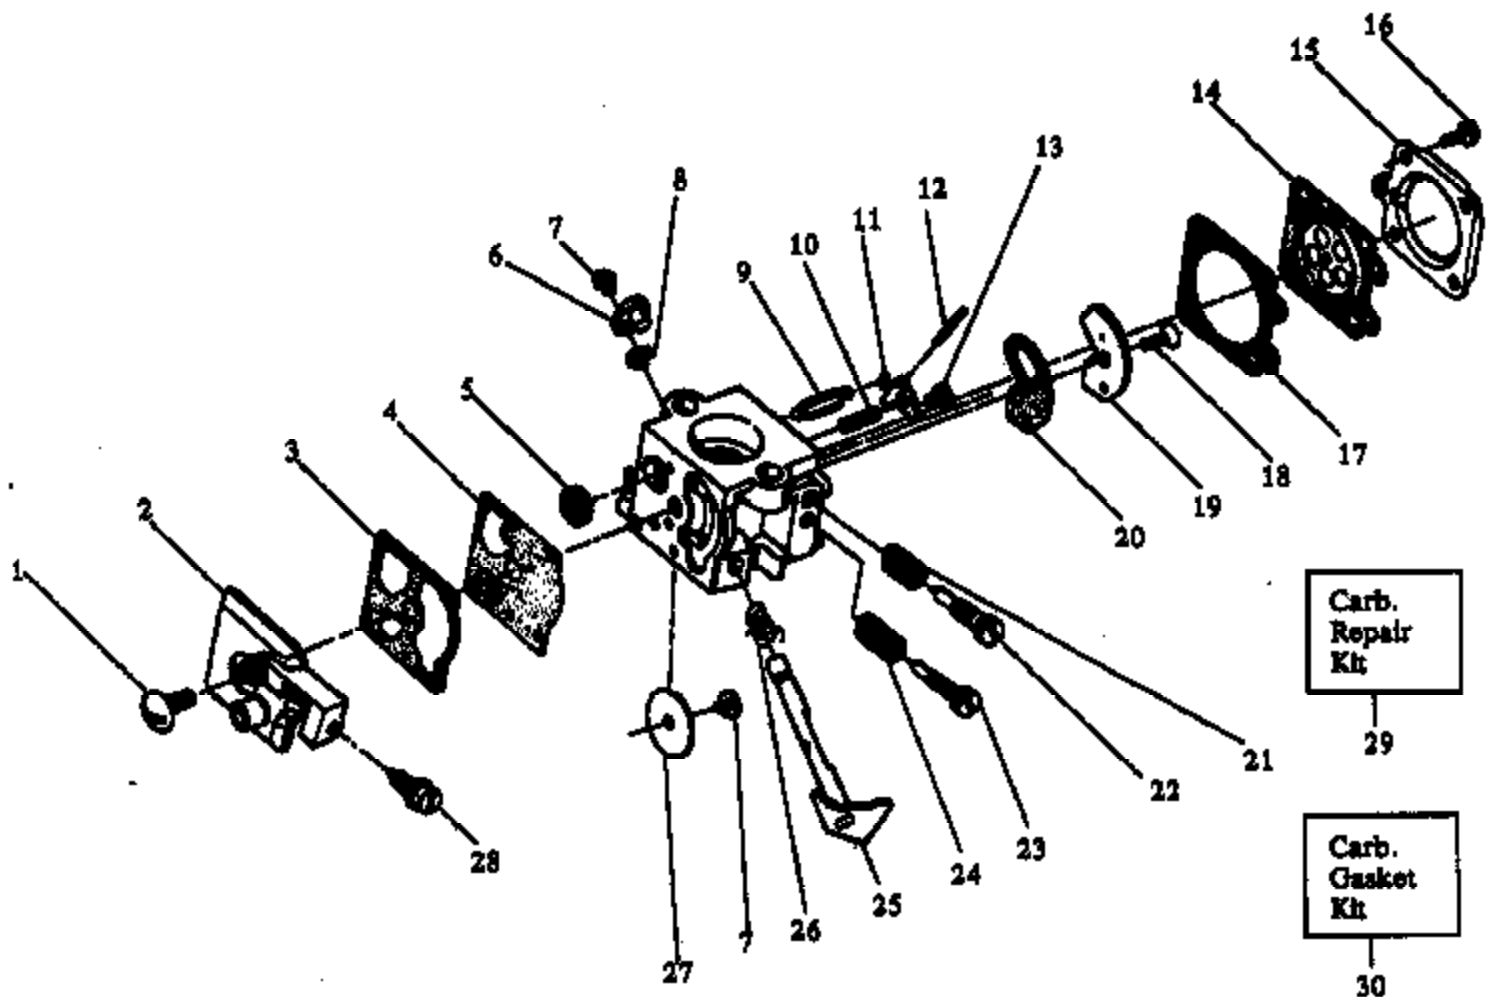

Ref #	Part Number	Qty	Description
0	952701609		Brush Blade Adaptor Kit
1	530094204		Screw
2	530093957		Throttle Control Ass'y.
3	530093955		Throttle Cable
4	530093947		Handlebar Grip
5	530093946		Handlebar
6	530015791		Screw
7	530012207		Handlebar Clamp
8	530094572		Handlebar Bracket
9	952701610		Brush Blade-8"
10	530015792		Washer
11	530015492		Washer
12	530027706	YP145 Gas Trimmer 2 of 10	Drive Spool Pad
13	530091426	BRUSH BLADE ADAPTOR K	Tie Strap
14	952701611		Weed Blade-8"
15	530027615		Shield Retention Plate
16	530015793		Nut
A	530027749		Blade Rotation Decal (Not a serviceable part)

Ref #	Part Number	Qty	Description
1	530035017		Pump Cover Screw
2	530035191		Pump Cover Ass'y. (Inc.28)
3	530035164		Pump Gasket
4	530035166		Diaphragm Pump
5	530035178		Inlet Screen Included in Carburetor Kwik Repair Kit.
6	530035193		Swivel Lever Ass'y.
7	530035015		Throttle Valve Screw Included in Carburetor Kwik Repair Kit.
8	530035007		Throttle Shaft Clip
9	530035106		Inlet Needle Valve Included in Carburetor Kwik Repair Kit.
10	530035139		Metering Lever Spring Included in Carburetor Kwik Repair Kit.
11	530035031		Metering Lever Included in Carburetor Kwik Repair Kit.
12	530035028	YP145 Gas Trimmer # 610	Metering Lever Pin Included in Carburetor Kwik Repair Kit.
13	530035016	CARBURETOR REPAIR KIT	Metering Lever Pin Screw
14	530035014		Diaphragm Ass'y. Metering
15	530035149		Metering Diaphragm Cover
16	530035153		Metering Cover & Throttle Shaft Clip Screw
17	530035151		Metering Diaphragm Gasket
18	530035137		Circuit Plate Screw Included in Carburetor Kwik Repair Kit.
19	530035042		Circuit Plate
20	530035147		Circuit Plate Gasket
21	530035036		Hi Speed Needle Spring
22	530035142		Hi Speed Needle
23	530035141		Idle Needle
24	530035023		Idle Needle Spring
25	530035192		Throttle Shaft Ass'y.
26	530035138		Throttle Return Spring
27	530035133		Throttle Valve
28	530035156		Idle Adjustment Screw
29	530035185		Kwik Repair Kit
30	530035186		Gasket/Diaphragm Kit