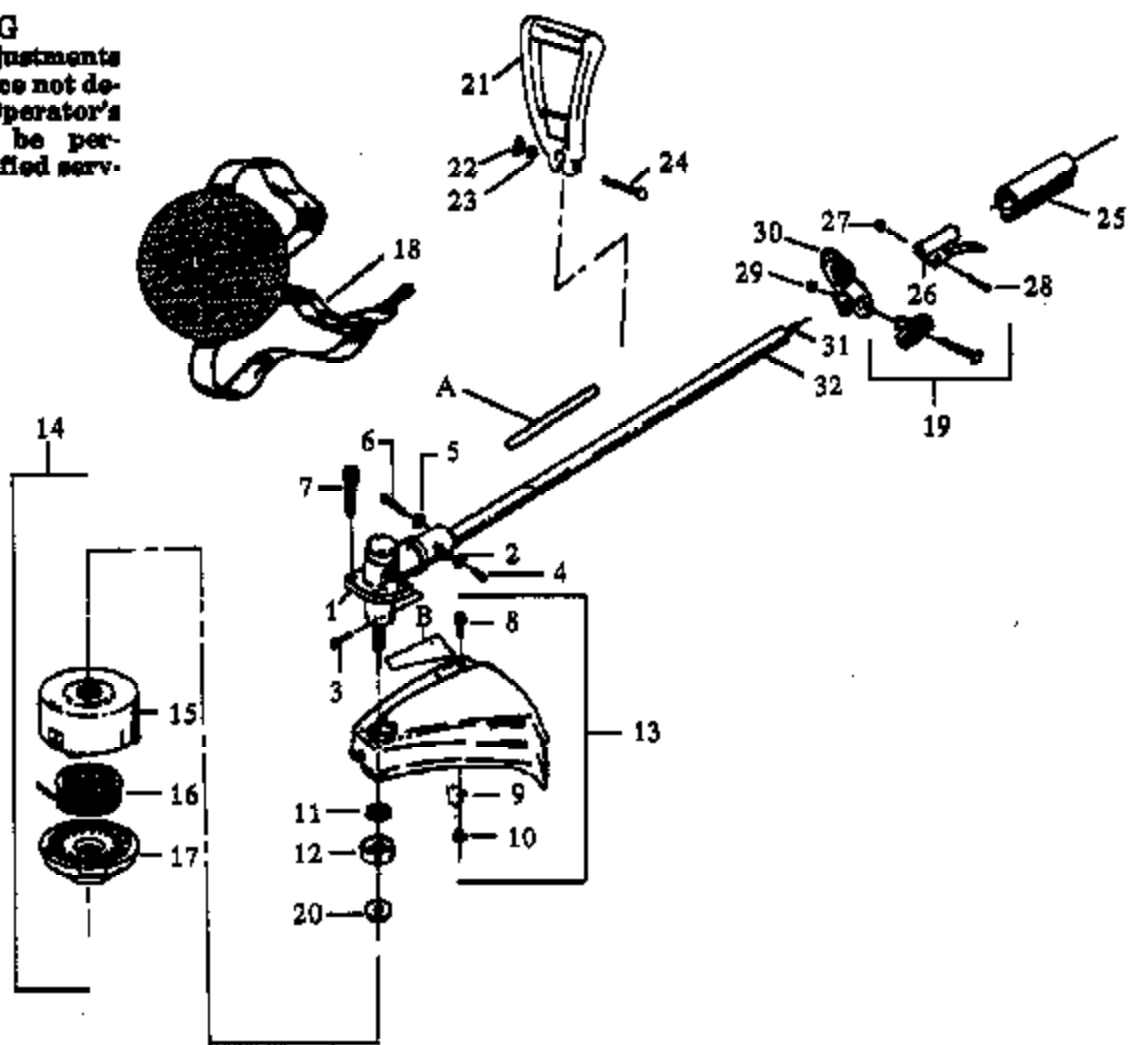

▲ WARNING

All repairs, adjustments and maintenance not described in the Operator's Manual must be performed by qualified service personnel.

Ref #	Part Number	Qty	Description
1	530094568		Gear Box Ass'y.
2	530015328		Lockwasher
3	530094616		Screw
4	530094612		Screw
5	530001642		Lockwasher
6	530001711		Screw
7	530015790		Screw
8	530015037		Screw
9	530094570		Line Limiter
10	530015653		Locknut
11	530094640		Seal
12	530094639		Dust Cup
13	530069256		Shield Kit Ass'y.
14	952701608		CUTTING HEAD & DRIVE SHIELD KIT Ass'y. (Inc.15, 16 & 17)
15	530094557		Hub Ass'y.
16	952701607		Spool w/Line
17	530094494		Cover
18	530094417		Shoulder Strap
19	530069252		"T" Handle Kit
20	530094571		Washer
21	530010618		Assist Handle
22	530091373		Wing Nut
23	530092062		Washer
24	530015737		Screw
25	530027682		Grip
26	530010959		Throttle Lever Ass'y.
27	530015768		Lock Nut
28	530015774		Screw
29	530015197		Nut
30	530094598		Clamp Harness Ass'y.
31	530094566		Drive Shaft
32	530094611		Drive Shaft Hsg. (Inc.31)
A	530027432		Upper
A	530027433		Lower
B	530027348		Shield Warning Decal
	530067095		Operator's Manual
	530061020		Carton (Not a serviceable part)

YP145 Gas Trimmer 6 of 10
CUTTING HEAD & DRIVE SHIELD KIT Ass'y. (Inc.15, 16 & 17)