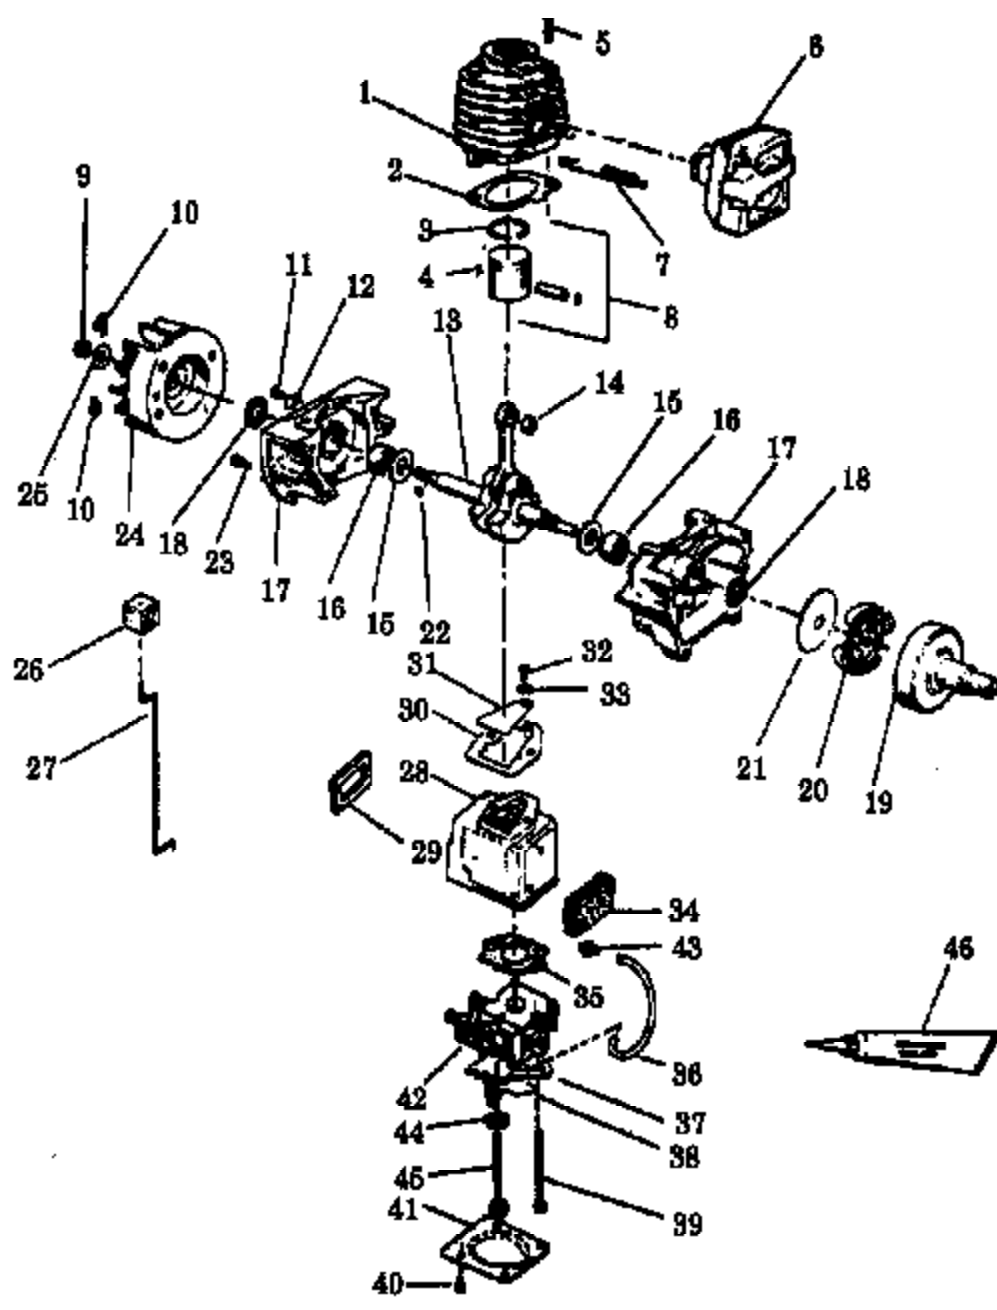

Engine Gasket
Kit

47

Ref #	Part Number	Qty	Description
1	530012168		T1
1	530012190		T2
2	530019111		Cylinder Gasket Included in Engine Gasket Kit.
3	530026413		T1
3	530027369		T2
4	530015162		Wrist Pin Retainer
5	530015239		Screw
6	530069244		Muffler Ass'y.
7	530026621		Muffler Attach. Spring
8	530010843		T1
8	530069240		T2
9	530626605		Nut
10	530042059	YP145 Gas Engine 8 of 10	Starter Dog Spring
11	530015004	POWER UNIT	Screw
12	530024651		Choke Wire Clamp
13	530010849		T1
13	530010844		T2
14	530032057		Wrist Pin Bearing
15	530015351		Washer
16	530032029		Bearing
17	530010757		Crankcase Ass'y. (Inc.16,18 & 23)
18	530019059		Crankcase Seal Included in Engine Gasket Kit.
19	530010902		Drum & Coupling Ass'y.
20	530069195		Clutch Ass'y. Kit (Incl. Washer)
21	530069196		Clutch Washer Kit
22	530015126		Flywheel Key
23	530015369		Screw
24	530039114		Flywheel Ass'y. (Inc.10)
25	530015127		Washer
26	530023373		Choke Wire Boot Included in Engine Gasket Kit.
27	530026236		Choke Wire
28	530010884		Carb. Hsg.
29	530019105		Seal Included in Engine Gasket Kit.
30	530019108		Gasket Included in Engine Gasket Kit.
31	530024438		Reed Valve
32	530015241		Screw
33	530023367		Washer
34	530019135		Seal Included in Engine Gasket Kit.
35	530019157		Gasket Included in Engine Gasket Kit.
36	530069238		Fuel Line
37	530026237		Guide Plate
38	530024558		Choke Shutter
39	530015379		Screw
40	530015235		Screw
41	530026029		Carb. Case Cover
42	530035190		Carburetor-WA-149
43	530026981		Fuel Line Fitting
44	530015254		Washer
45	530015404		Screw
46	530030054		Crankcase Sealant (Not supplied with unit)
47	530069219		Engine Gasket Kit