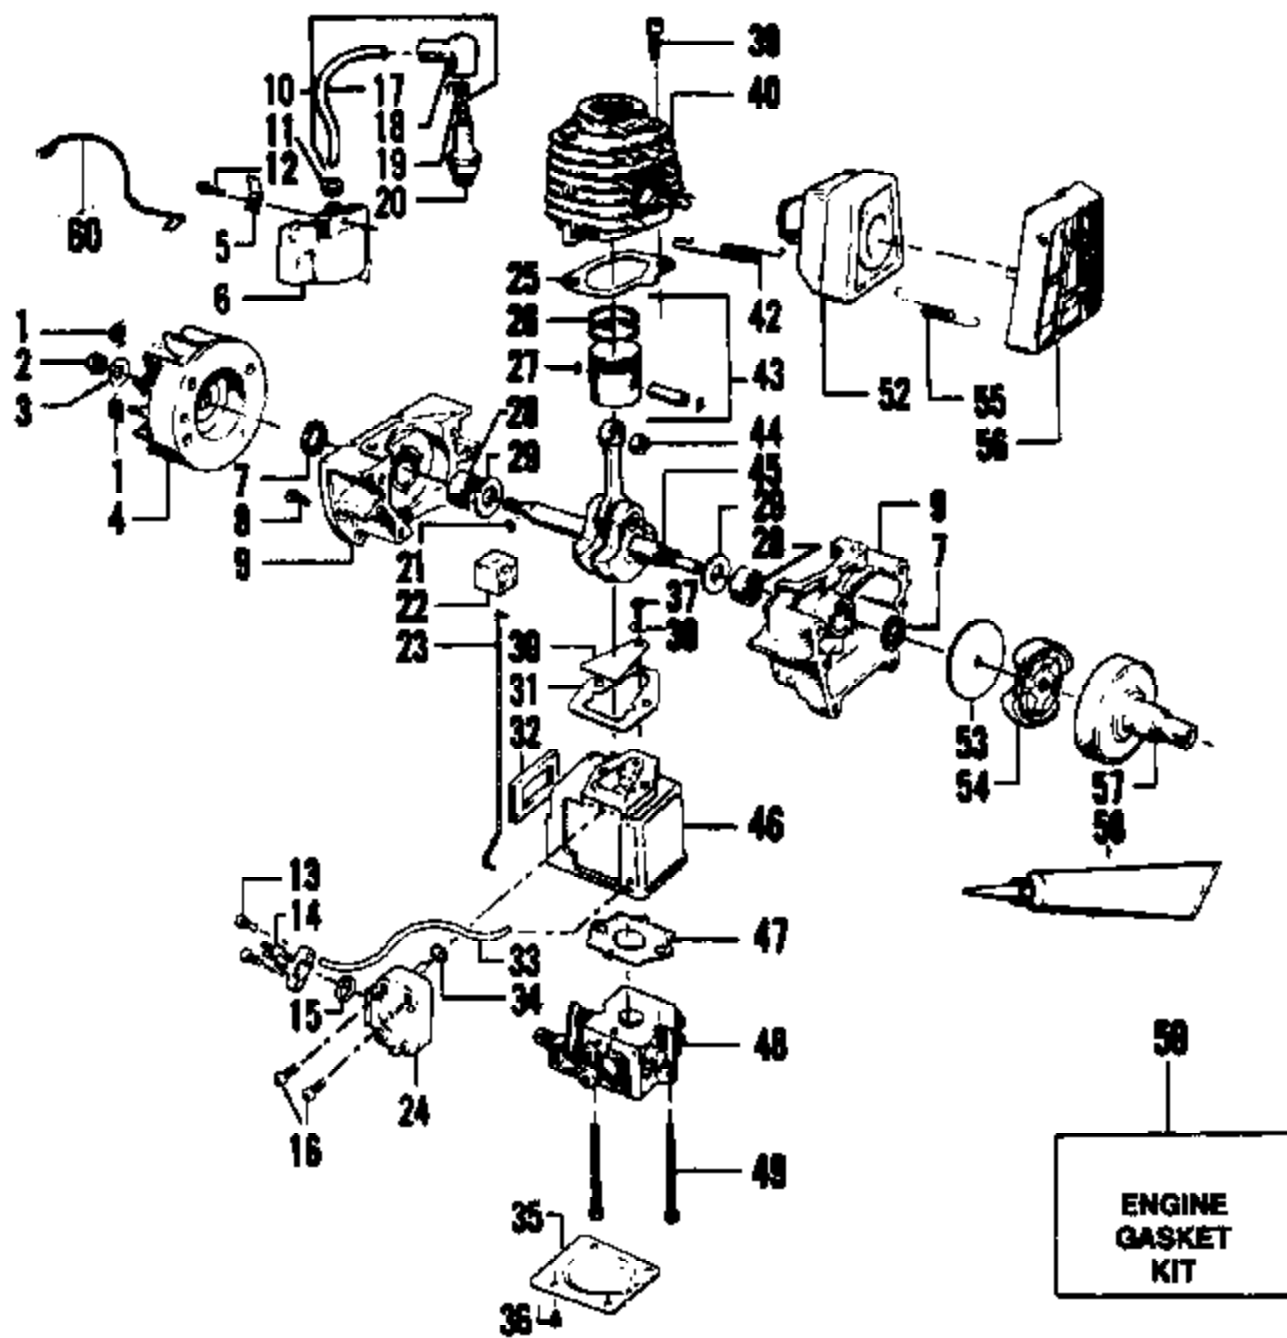

Ref #	Part Number	Qty	Description
1	530042059		Spring - Starter Dog
2	530626605		Nut - Flywheel
3	530015127		Washer - Flywheel
4	530039114		Flywheel Assembly (Incl. #1)
5	530025995		Tab 45ø Electrical
6	530069181		Kit - Ignition Module
7	530019059		Seal - Crankcase Included in Engine Gasket Kit.
8	530015369		Screw - Crankcase - 10 - 24 x 5/8
9	530010757		Crankcase Assembly (Incl. #7 & 28)
10	502039103		High Tension - Lead Assembly (Incl. #17, 18 & 19)
11	530024435		Grommet - Plug Wire
12	530015128		Screw - 8 - 32 x 3/4 - Fil. Hd. - Ignition Module
13	530015235		Screw - 8 - 16 x 9/16
14	530010677	YP130A Gas Turbine POWER UNIT	Cap Assembly - Accumulator (Incl. Cap, Screen & "O" Ring)
15	530019128		O - Ring - Accumulator Chamber
16	530015565		Screw - 8 - 8 x 1" - Accumulator
17	530039082		High Tension Lead Wire
18	530003934		Boot - Spark Plug
19	530003933		Connector - Spark Plug Lead
20	530030077		Spark Plug (CJ-14)
21	530015126		Key - Flywheel
22	530023373		Boot - Throttle
23	530026177		Throttle Wire (Red)
24	530010651		Accumulator Assembly (Incl. # 14, 15 & 34)
25	530019111		Gasket - Cylinder Included in Engine Gasket Kit.
26	530026681		Ring - Piston
27	530015162		Retainer - Wrist Pin
28	530032029		Bearing - Crankcase
29	530015351		Washer - Thrust - Crankcase
30	530024438		Reed Valve
31	530019108		Gasket - Carburetor Case to Crankcase Included in Engine Gasket Kit.
32	530019105		Seal - Carburetor Case Included in Engine Gasket Kit.
33	530069238		Line Kit
34	530019131		O - Ring (Orifice)
35	530026047		Cover - Carburetor Case
36	530015235		Screw - 8 - 18 x 9/16 - Pan Hd. Carburetor Case Cover
37	530015241		Screw - 6 - 19 x 5/15 - Pan Hd. - Reed Valve
38	530023367		Washer - Reed Valve Screw
39	530015239		Screw - 1/4 - 20 x 3/4 - Hex Socket Hd. Cylinder
40	530012112		Cylinder
42	530024903		Spring - Muffler Detachment
43	502069203		Piston Kit (Incl. #26, 27 & Pin)
44	530032057		YP130 Type 1
44	530032092		YP130A Type 2 ;YP130A - Type 1
45	530026675		YP130 Type 1
45	530010844		YP130A Type 2 ;YP130A - Type 1
46	530026046		Carburetor Housing
47	530019115		Gasket - Carburetor Included in Engine Gasket Kit.
48	530035183		Carburetor (See Carb.Breakdown for Ass'y)
49	530015566		Screw - 10 - 24 x 2-1/4" - Fil. Hd. - Carburetor
52	530069244		YP130A
53	530069196		Kit - Clutch Washer - 3/8 - Flat - Inner
54	530069194		Clutch Assembly Kit