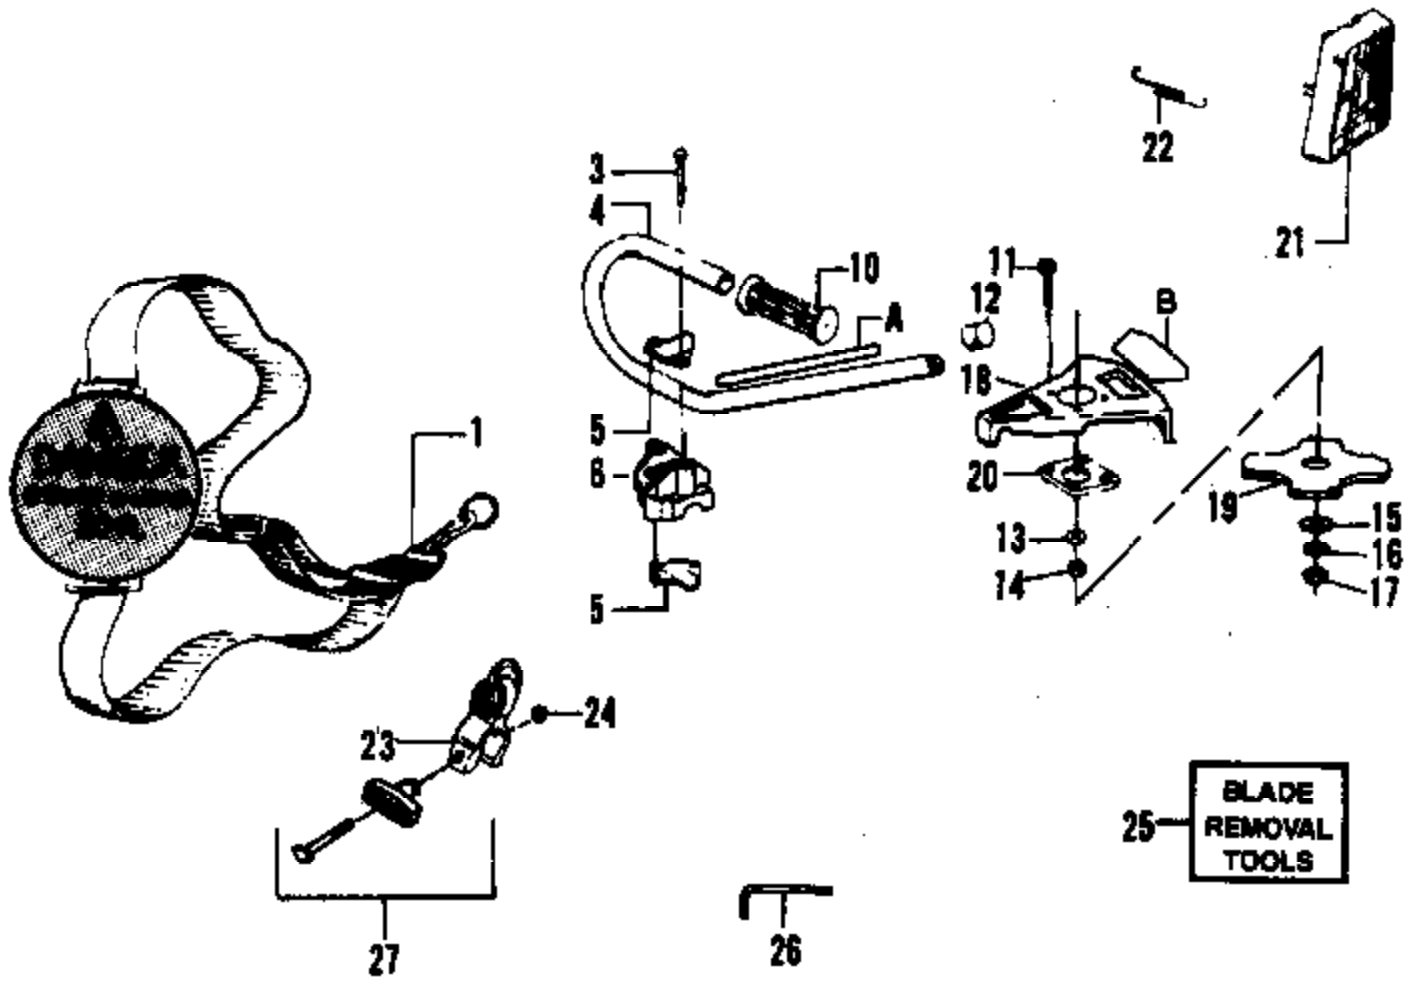

Ref #	Part Number	Qty	Description
0	952701566		Weed Blade Adaptor Kit
1	530094417		Shoulder Strap (Inc. Key Ring)
3	530015791		Bolt-1/4-20x2" Hex
4	530093169		Barrier Handlebar
5	530094572		Handlebar Bracket
6	530012207		Handlebar Clamp
10	530092086		Grip-Handlebar
11	530625509		Screw-#1/4-20x1" Hex
12	530092192		End Cap Handlebar
13	530001503		Washer-1/4" Flat
14	530001615		Nut-Deflector to Brg. Hsh. (#1/4-20)
15	530093751		Washer-Flat
16	530015492		Washer-Bevel
17	530093748		Flange Nut
18	530094576		Shield-Aluminum
19	952701546		Blade-4 Tooth Weed
20	530027615		Shield Retention Plate
21	530024855		Muffler Guard
22	530024932		Muffler Guard Spring
23	530094598		Clamp Harness Ass'y
24	530015197		Nut
25	530031130		Blade Removal Tools
26	530031111		Hex Wrench
27	530069252		"T" Handle Kit
A	530026229		Decal-Handlebar Warning
B	530027621		Decal-Blade Rotation Warning

YP130A Gas Trimmer
WEED BLADE ADAPTOR KI