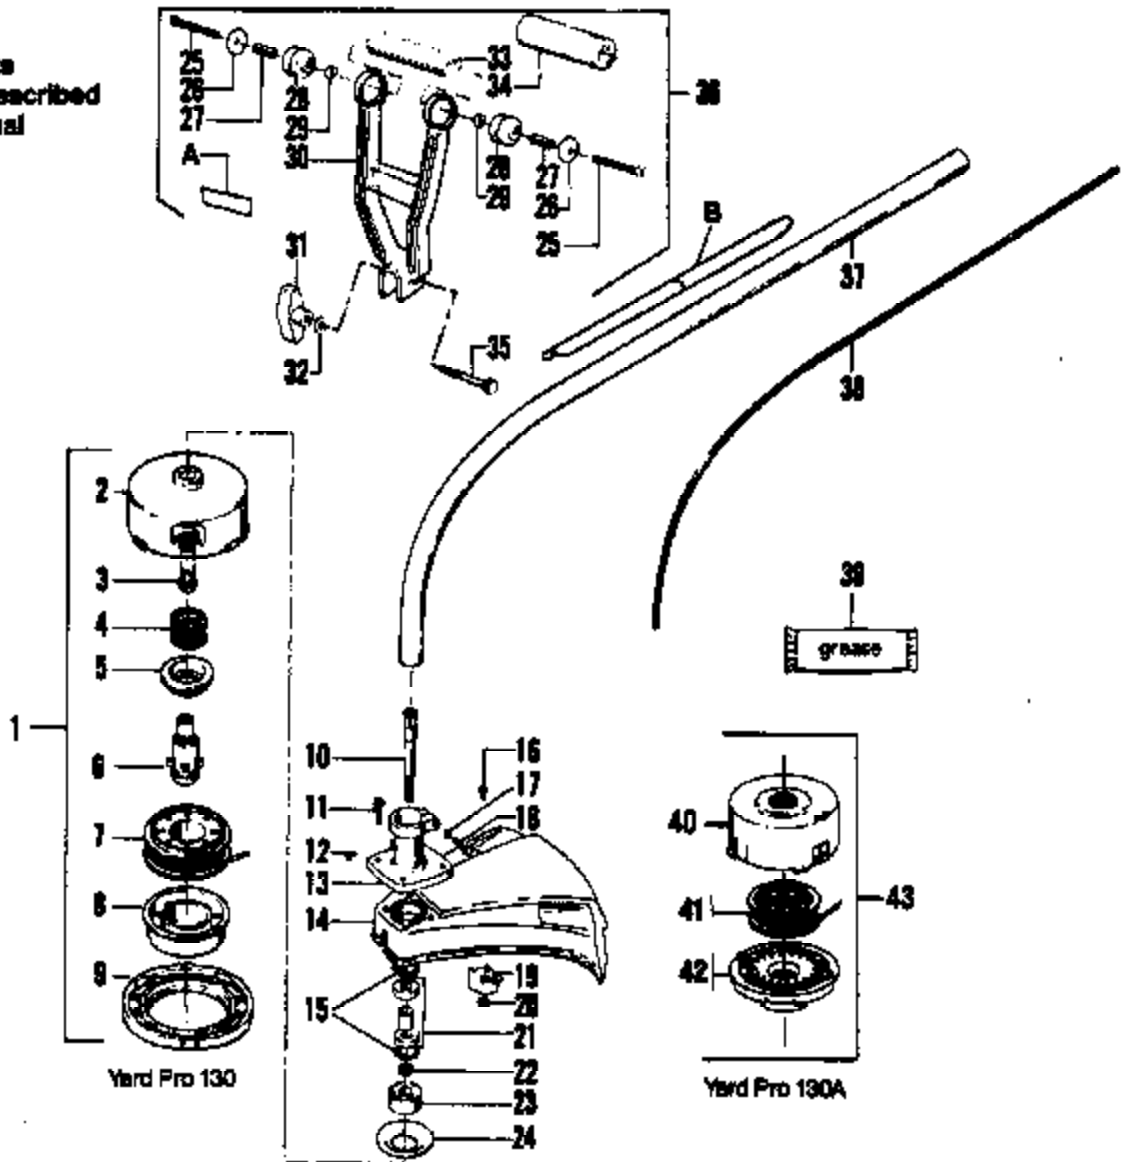

⚠ WARNING

All repairs, adjustments and maintenance not described in the Operator's Manual must be performed by qualified service personnel.

Ref #	Part Number	Qty	Description
1	530093894		Cutting Head Ass'y (Incl. #2-9)
2	530093896		Hub w/Line Saver
3	530093898		Line Saver
4	530092067		Spring
5	530092068		Adaptor - Spring
6	530093897		Drive Gear
7	952701523		Spool w/Line
8	530093387		Release Button
9	530092133		Cover
10	530093846		Shaft - Arbor
11	530092243		Screw - 1/4 - 10 x 1-1/8 - Shield to Bearing Housing
12	530015518		Screw - 10-16 x 1/4 - Self - Tapping
13	530093214	YP130A Gas Trigger	YP130A
13	530094581	CUTTING HEAD & DRIVE SH	YP130A
14	530093886		YP130
14	530094594		YP130A
15	530091783		Retainer - Bearing
16	530015037		Screw - 10 - 24 x 5/8 - Hex Hd. - Line Limiter
17	530092227		Washer - 1/4 Int. Tooth Lock
18	530625509		Screw - Pinch Clamp - 1/4-20 x 1
19	530093853		YP130
19	530094570		YP130A
20	530015217		Nut - 10 - 24 - Locking
21	530069086		Bearings & Spacer Kit
22	530092216		Washer - 3/8 - Dust Cup
23	530092359		Dust Cup
24	530092218		WASHER, GRASS Z
	920092218		SCREW KAAZ #
25	530015561		Screw - Pan Hd. - #12-11 x 2"
26	530024376		Cup - Isolator
27	530025985		Spacer Isolator
28	530024373		Isolator - Handle
29	530015209		Washer - 1/4 Flat
30	530093859		Handle - Anti-vibe
31	530092059		Knob - 1/4 - 20
32	530092062		Washer - 1/4 Flat
33	530025986		Center Section - Handle
34	530026009		Cushion - Handle Center Section
35	530015737		Screw
36	530010642		Handle - Anti-vibe Assembly (Inc. #25-30, 33, & 34)
37	530093726		Drive Shaft Housing
38	530092261		Flexible Drive Shaft
39	530030102		Flex Shaft Lube
40	530094592		Hub Ass'y.
41	952701607		Spool w/Line
42	530094494		Cover
43	952701605		Cutting Head Ass'y. (Incl. #40-42)
A	530026248		Decal - Anti-Vibe
B	530027429		Upper Not Shown.
B	530027404		Lower Not Shown.
B			, Carton Not Shown.
	530060856		YP130 Carton (Not a serviceable part)
			, Operator's Manual Not Shown.
	530066893		YP130
	530067069		YP130A