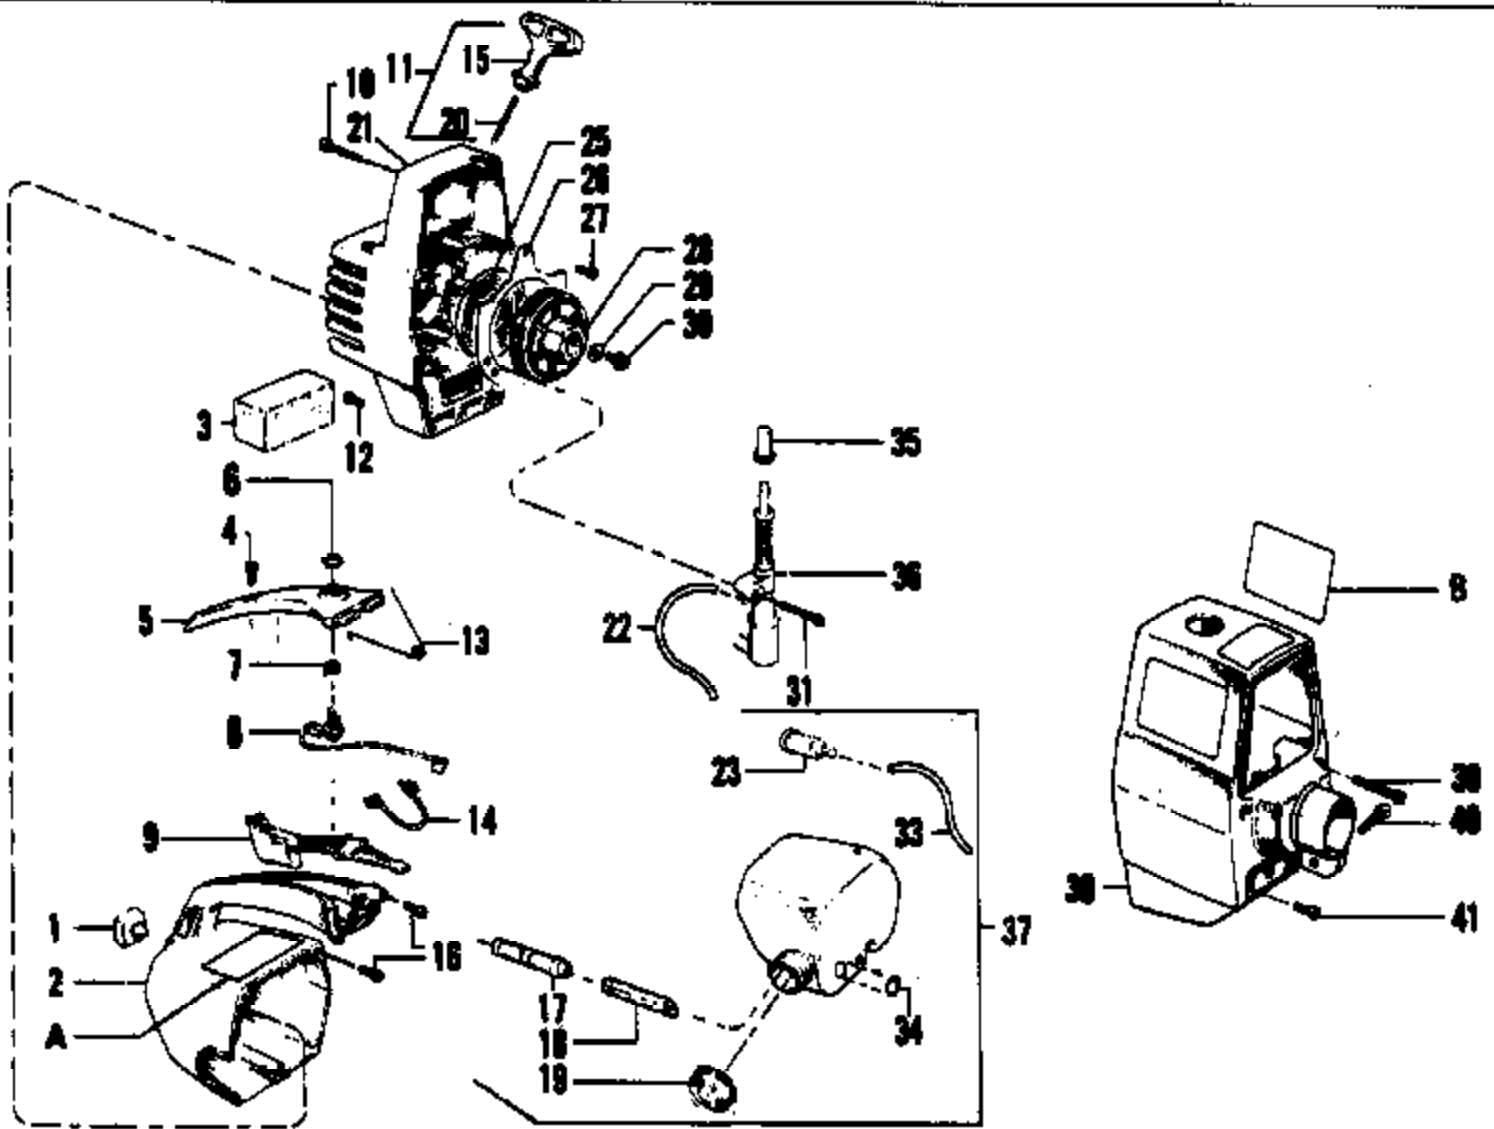

Ref #	Part Number	Qty	Description
1	530024436		Bumper - Fuel Tank Housing
2	530026199		Handle & Fuel Tank Housing
3	530024371		Air Filter
4	530015247		Screw - 8 - 16 x 3/4 - Pan Hd.- Handle Cover
5	530026203		Handle Cover
6	530023575		Nut - Grounding
7	530024569		Washer - Grounding
8	530069182		Grounding Kit Switch
9	530024365		Trigger - Throttle
10	530015583		Screw - 10 - 24 x 1-1/2 - Sems - Fan Housing - Top
11	530026792		Rope & Handle Starter
12	530015582		Screw - 10 - 24 x 5/8 - Sems - Fan Housing - Bottom
13	530024461		Trigger Spring
14	530039122		Lead Wire - Ground
15	530026735		Handle Starter
16	530015367		Screw - 10 - 14 x 3/4 - Pan Head - Fan Hsg. to Handle & Fuel Tank
17	530026109		Filter - Fuel (Inlet Line)
18	530021052		Line - Fuel Inlet
19	530010729		Fuel Cap Assembly
20	530069231		Rope Kit
21	530069178		Fan Housing Kit
22	530021053		Line - Pump to Accumulator
23	530026931		YP130 - Type 1
23	530010897		YP130 - Type 2, YP130A - Type 1
25	530042067		Starter Recoil Spring
26	530026035		Air Baffle
27	530015544		Screw - #10 - 14 x 3/8 - Pan Hd.- Air Baffle
28	530026048		Starter Pulley
29	530015123		Washer - Starter Pulley
30	530015479		Screw - #10 x 3/4 - Hex Washer Hd.- Starter Pulley
31	530015563		Screw - #10 - 14 x 1-3/16 - Air Baffle/Pump Mounting
33	530021054		Fuel Line - Tank to Accumulator
34	530026178		Clip - Retainer - Inlet Line - Fuel Tank
35	530026032		Injector Button
36	530010738		Pump Assembly (Inc. #22)
37	530010773		Fuel Tank Assembly (Incl. #17, 18, 19, 23, 32, 33 & 34)
38	530011985		Shroud
39	530015376		Screw - 10 - 24 x 1-1/3 - Fil Hd. Shroud (Top)
40	530093802		OBSOLETE
	506093802		ACTUATOR
41	530015168		Screw - 10 - 24 x 5/8 - Fil. Hd.-Shroud (Bottom)
A	530027013		YP130 - Type 1 Not Shown.
A	530027436		YP130 - Type 2 Not Shown.
A	530027652		YP130A-Type 1 Not Shown.
B	530027015		YP130 Not Shown.
B	530027650		YP130A Left Not Shown.
B	530027016		YP130 Not Shown.
B	530027651		YP130A Not Shown.
B	530027149		Top - YP130,YP130A Not Shown.

YP130 Gas Trigger Spring
STARTER & SHROUD

Page 9 of 11