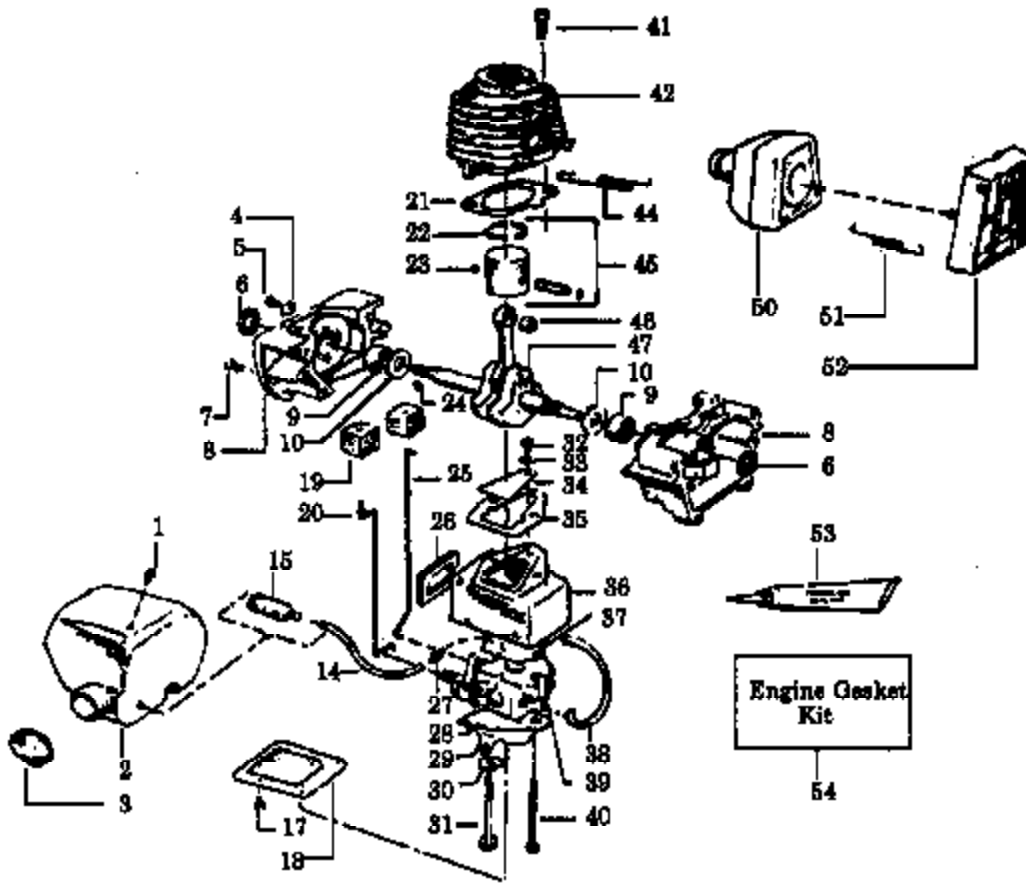

Ref #	Part Number	Qty	Description
1	530026119		Check Valve Duck Bill
2	530010776		Fuel Tank Ass'y. (Inc. #1,3,14 & 15)
3	530010729		Fuel Cap Ass'y.
4	530024651		Choke Wire Clamp
5	530015004		Screw
6	530019059		Crankcase Seal Included in Engine Gasket Kit.
7	530015369		Crankcase Screw
8	530010757		Crankcase Ass'y. (Inc. #6,9 & Qty. 1 of #7)
9	530032029		Crankcase Bearing
10	530015351		Washer
14	530069216		Fuel Line Model YP120-Type 1 & 2
14	530069247		Line Kit-Model YP120-Type 3 & Model YP120A -Type 1
15	530091878		Model YP120-Type 1
15	530010897		Model YP120-Type 2 & 3; Model YP120A-Type 1
17	530015235		Screw
18	530026029		Carburetor Case Cover
19	530023373		Choke Wire Throttle Boot Included in Engine Gasket Kit.
20	530026236		Choke Wire
21	530019111		Cylinder Gasket Included in Engine Gasket Kit.
22	530024302		Model YP120-Type 1
22	530026681		Model YP120-Type 2 & 3; Model YP120A-Type 1
23	530015162		Wrist Pin Retainer
24	530015126		Flywheel Key
25	530024902		Throttle Wire
26	530019105		Carburetor Case Seal Included in Engine Gasket Kit.
27	530025472		Model YP120-Type 1 & 2
27	530026981		Model YP120-Type 3; Model YP120A-Type 1
28	530026237		Choke Wire Guide Plate
29	530024558		Choke Shutter
30	530015254		Wave Washer
31	530015404		Screw
32	530015241		Screw
33	530023367		Washer
34	530024438		Reed Valve
35	530019108		Carburetor Case/Crankcase Gasket Included in Engine Gasket Kit.
36	530024409		Carburetor Housing
37	530019157		Carburetor Gasket Included in Engine Gasket Kit.
38	530069238		Line Kit
39	530035183		Carburetor (See Page 4 for Ass'y.)
40	530015379		Screw
41	530015239		Screw
42	530012247		Model YP120-Type 1
42	530012252		Model YP120-Type 2 & 3; Model YP120A-Type 1 Included in Engine Gasket Kit.
44	530024903		Muffler Detachment Spring
45	530069240		Model YP120-Type 1
45	530069203		Model YP120-Type 2 & 3; Model YP120A-Type 1
46	530032057		Model YP120-Type 1 & 2
46	530032092		Model YP120-Type 3; Model YP120A-Type 1
47	530026675		Model YP120-Type 1 & 2
47	530010844		Model YP120-Type 3; Model YP120A-Type 1
50			Muffler Ass'y., Model YP120-See Service Reference 1
50	530069243		Model YP120A
51	530024932		Muffler Guard Spring

YP120 Gas Trifuel 10 of 13

POWER UNIT