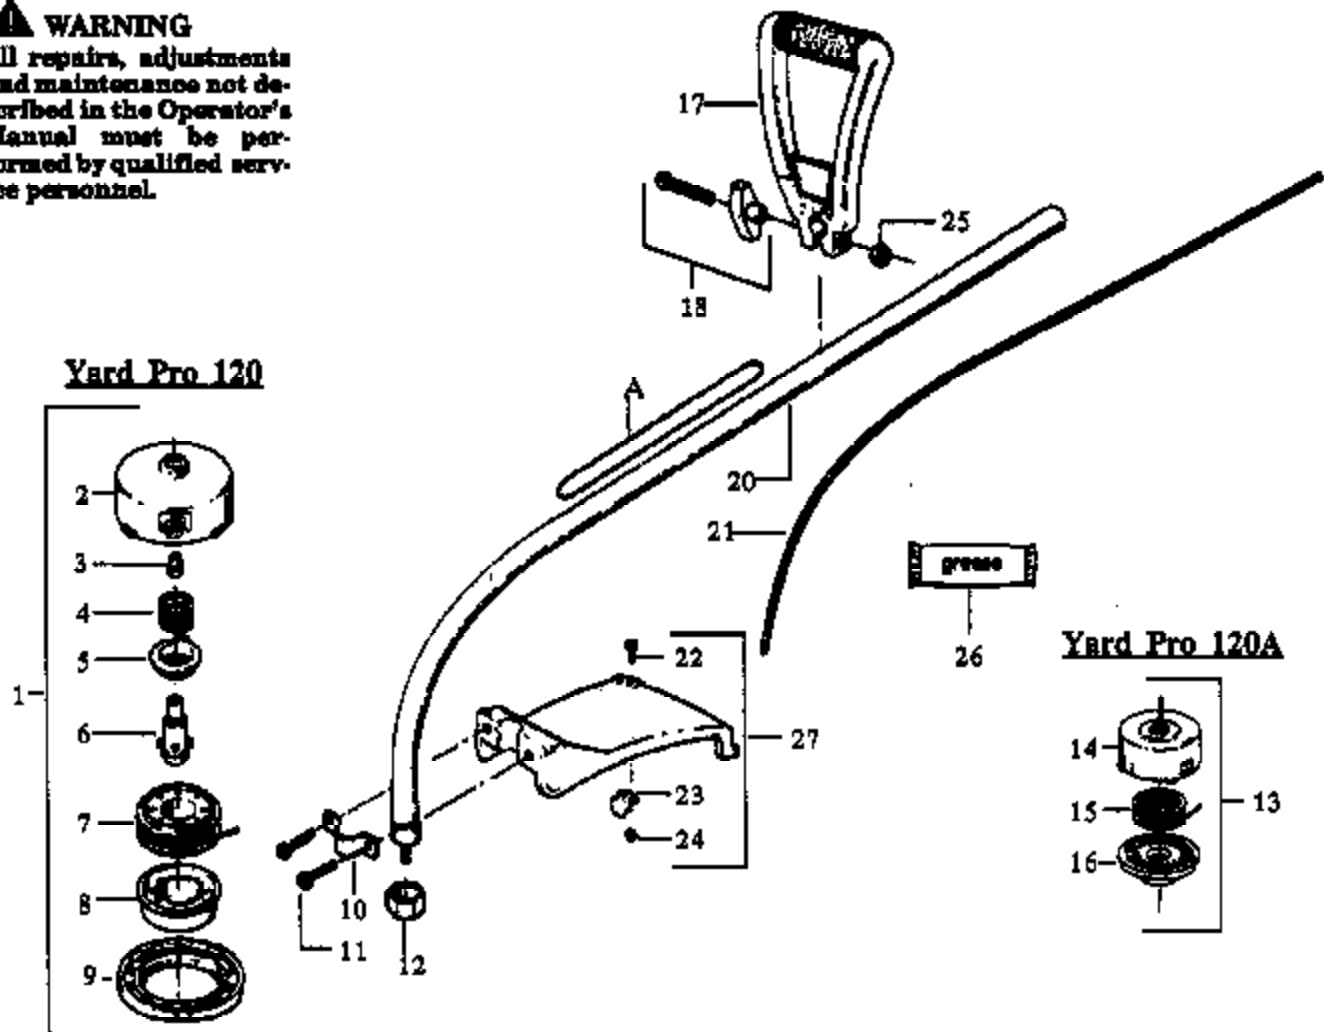

WARNING
All repairs, adjustments and maintenance not described in the Operator's Manual must be performed by qualified service personnel.

Ref #	Part Number	Qty	Description
1	952701604		Cutting Head Ass'y. (Inc. #2-9)
2	530093896		Hub w/Line Saver
3	530093898		Line Saver
4	530092067		Spring
5	530092068		Adaptor-Spring
6	530093897		Drive Gear
7	952701523		Spool w/Line
8	530093387		Release Button
9	530092133		Cover
10	530093653		Shield Bracket
11	530092243		Screw
12	530093716		Model YP120
12	530094543		Model YP120A
13	952701605		Cutting Head Ass'y. (Inc. #14,15 & 16)
14	530094592		Hub w/Line Saver
15	952701607		Spool w/Line
16	530094494		Cover
17	530010618		Assist Handle
18	530069252		"T" Handle Ass'y.
20	530093934		Model YP120
20	530094634		Model YP120A
21	530093936		Model YP120
21	530094607		Model YP120A
22	530015337		Screw
23	530093853		Model YP120
23	530094570		Model YP120A
24	530015653		Nut
25	530015197		Nut
26	530030102		Shaft Lubrication
27	530069249		Shield Kit Ass'y.
A	530029159		Safety Label Decal

YP120 Gas Trimmer Page 4 of 13

CUTTING HEAD & DRIVE ASSEMBLY