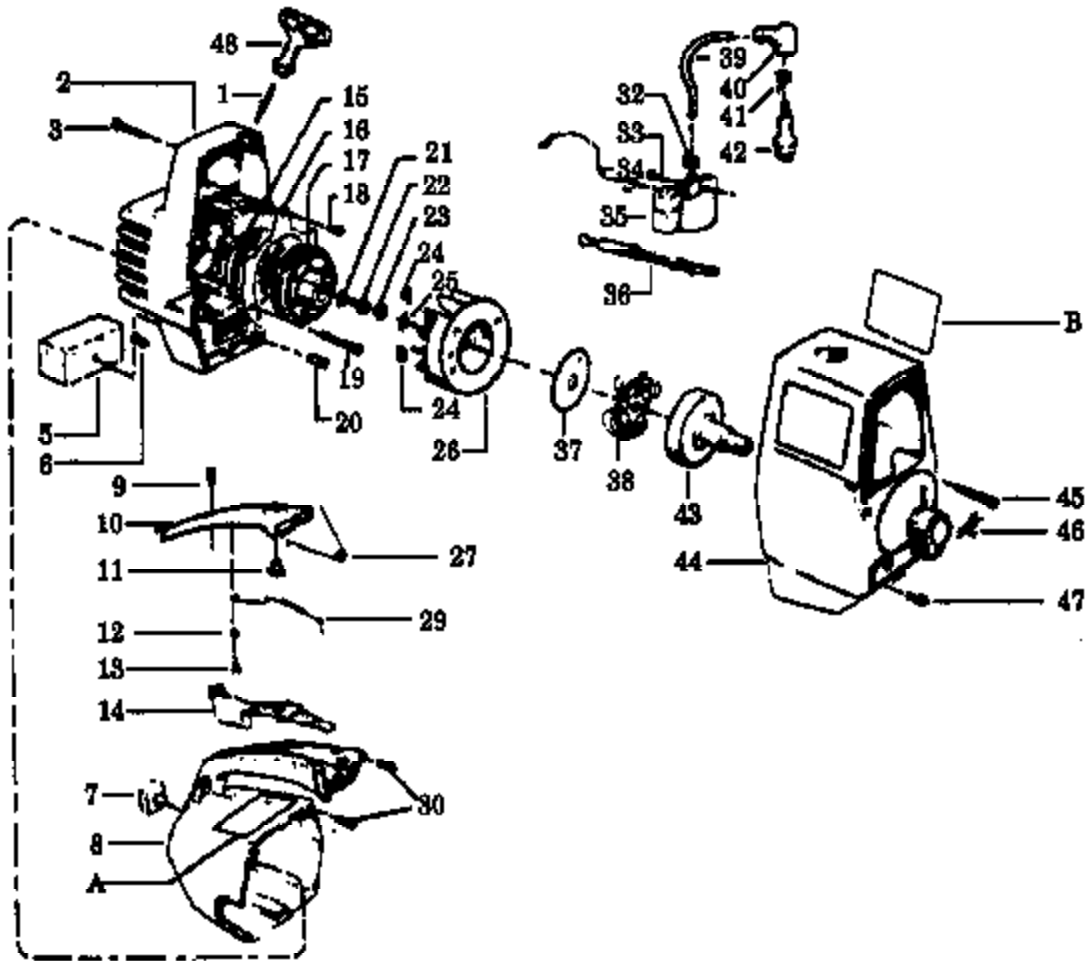

Ref #	Part Number	Qty	Description
1	530069232		Rope Kit
2	530069178		Fan Housing Kit
3	530015583		Screw
5	530024371		Air Filter
6	530015582		Screw
7	530024436		Fuel Tank Housing Bumper
8	530026199		Handle & Fuel Tank Housing
9	530015247		Screw
10	530026202		Handle Cover
11	530026679		Switch Button
12	530015123		Switch Washer
13	530015407		Screw
14	530024365		YP120 Gas Trigger
15	530042067		STARTER & SHROUD
16	530026035		Recoil Spring Starter
17	530026048		Air Baffle
18	530015544		Starter Pulley
19	530015563		Screw
20	530026122		Screw
21	530015123		Air Baffle Spacer
22	530015479		Washer
23	530626605		Screw
24	530042059		Flywheel Nut
25	530015127		Starter Dog Spring
26	530039114		Washer
27	530024461		Flywheel Ass'y.
29	530024407		Trigger Spring
30	530015367		Switch Spring
32	530024435		Screw
33	530015128		Plug Wire Grommet
34	530024158		Screw
35	530069181		Lead Wire Switch
36	530024303		Ignition Module Kit
37	530069196		Choke Knob
38	530069194		Clutch Washer Kit
39	530039082		Clutch Kit Ass'y. (Inc. Clutch Washer)
40	530003934		High Tension Lead Wire
41	530003933		Spark Plug Boot
42	530030077		Spark Plug Lead Connector
43	530010902		Spark Plug-CJ-14
44	530012096		Drum & Coupling Ass'y.
45	530015376		Shroud
46	530093802		Screw
47	530015168		Pinch Clamp Bolt
48	530026735		Screw
A	530027012		Starter Handle
B	530027010		Starting Instruction Decal (Not a serviceable part)
B	530027653		Right- Model YP120
B	530027011		Right- Model YP120A
B	530027654		Left Model YP120
B	530027149		Left Model YP120A
			Top

YP120 Gas Trigger
STARTER & SHROUD

Page 13 of 13
THROTTLE TRIGGER