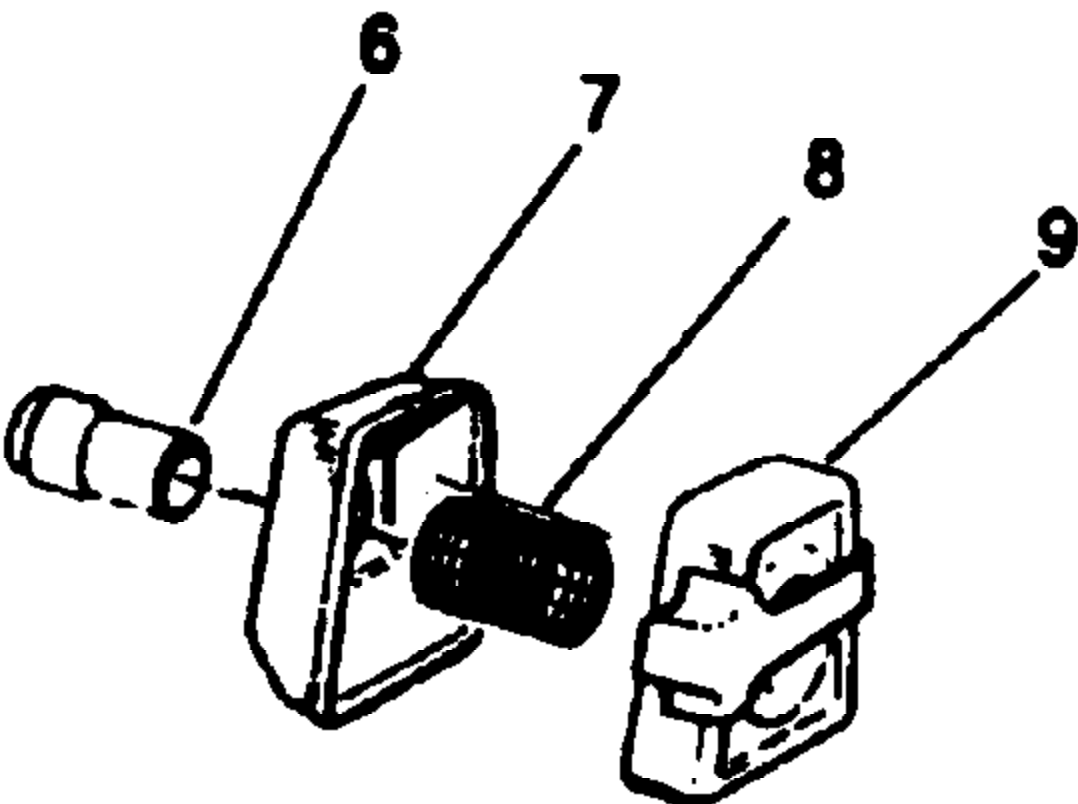

Ref #	Part Number	Qty	Description
6	530026949		Muffler Diffuser
7	530024362		Muffler Body
8	530024364		Spark Arresting Screen
9	530024361		Muffler Cover Ass'y.

YP120 Gas Trim Page 8 of 13
MUFFLER, SEPARATE DIFF