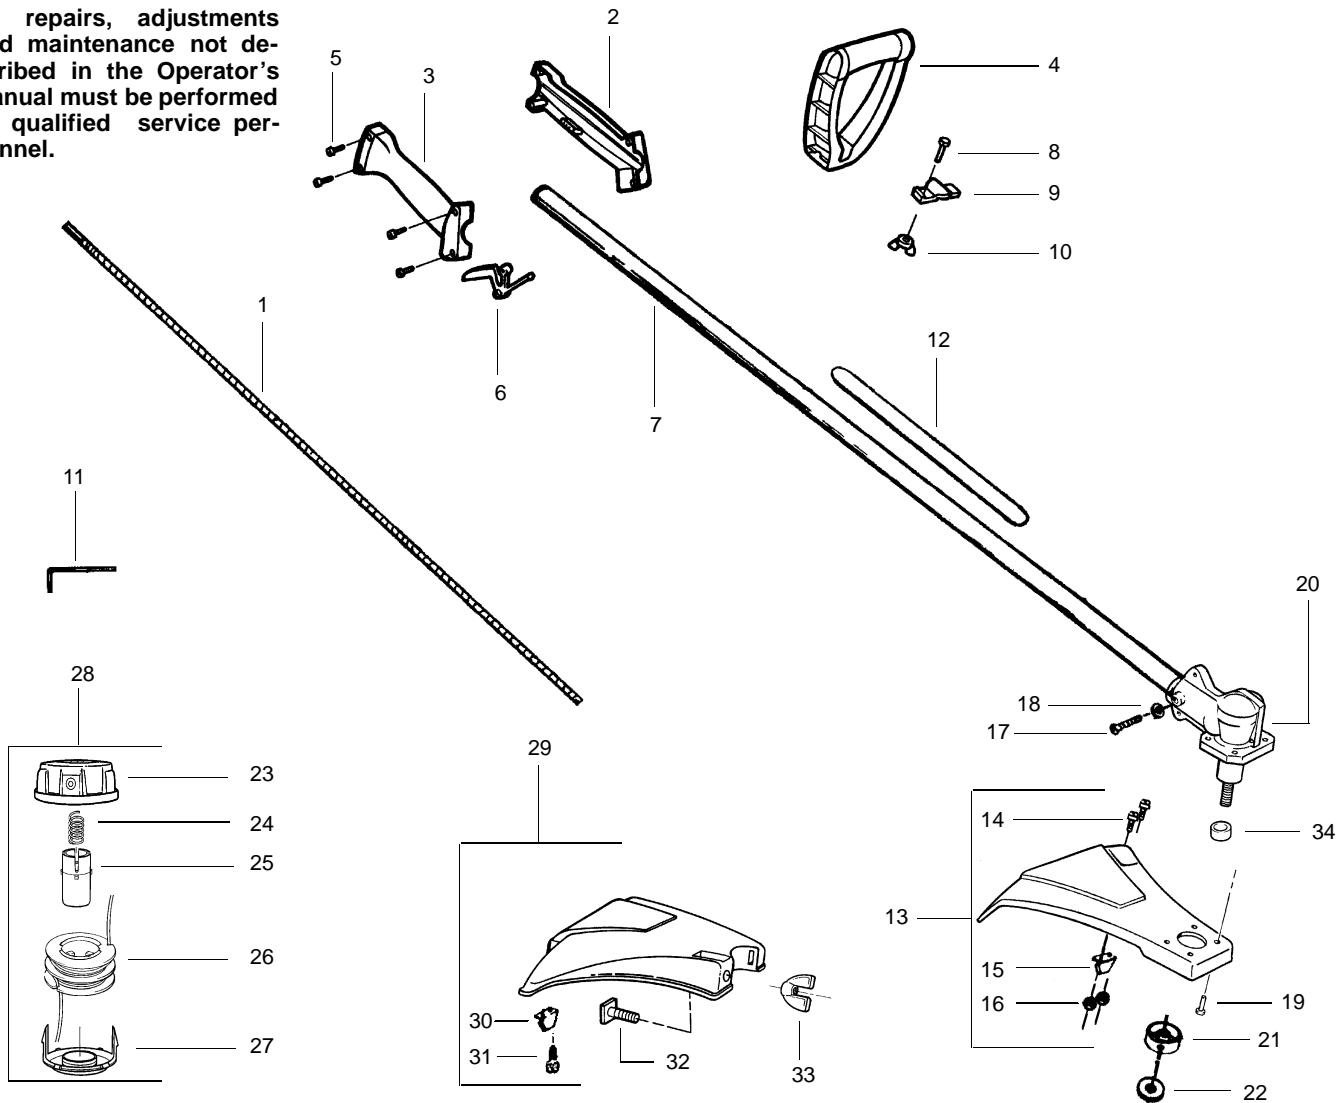

PARTS LIST NO. 530084965		WEED EATER® PARTS LIST	MODEL(s) XT65
DATE 6/12/97	REPLACES 530084965-3/21/97		NOTE: Illustration may differ from actual model due to design changes

⚠ WARNING

All repairs, adjustments and maintenance not described in the Operator's Manual must be performed by qualified service personnel.

Ref.	Part No.	Description	Ref.	Part No.	Description
1.	530095151	Drive Shaft-52"	20.	530047291	Gear Box Ass'y
2.	530036514	Throttle Hsg. (Left)	21.	530095351	Dust Cup
3.	530036515	Throttle Hsg. (Right)	22.	530094571	Grass Washer
4.	530014222	Handle Ass'y.	23.	530047378	Hub Ass'y
5.	530015966	Screw-Throttle Hsg.	24.	530094830	Spring
6.	530036556	Throttle Lever	25.	530094827	Release Button
7.	-	Drive Shaft Hsg. Ass'y.	26.	952701665	Spool w/ Line
	530095345	(Use with metal shield)	27.	530094828	Cover
	530069781	(Use with plastic shield)	28.	952701667	Cutting Head Ass'y (Incl. 23-27)
8.	530015820	Bolt	29.	530069779	Shield Kit Ass'y. - (Plastic Shield) (Incl. 30, 31, 32 & 33)
9.	530094742	Clamp	30.	-	Line Limiter
10.	530401992	Wingnut		530052285	17"
11.	530031159	Hex Wrench 5/32		530095387	18"
12.	530038908	Shaft Warning Decal	31.	530015805	Screw
13. ✓	530069681	Shield Kit Ass'y.- (Metal Shield) (Incl. 14, 15, 16 & 19)	32.	530015820	Bolt
14.	530015636	Screw-Line Limiter	33.	530401992	Wing Nut
15.	530094570	Line Limiter	34.	530019235	Seal Sleeve
16.	530015768	Locknut-Line Limiter		Not Shown	
17.	530016140	Screw-Gear Box		530083781	Operator Manual
18.	530015328	Lockwasher-Gear Box			
19.	530016141	Screw-Gear Box/Shield			

✓ = NEW PART NUMBER FOR THIS IPL * = REFER TO THE SERVICE REFERENCE INDICATED FOR MORE INFORMATION. (LOCATED AT END OF IPL)
● = THESE PARTS ARE ILLUSTRATED FOR CLARITY. ORDER COMPLETE ASSEMBLY.

PARTS LIST NO. 530084965		WEED EATER® PARTS LIST	MODEL(s) XT65
DATE 6/12/97	REPLACES 530084965-3/21/97		Note: Illustration may differ from actual model due to design changes