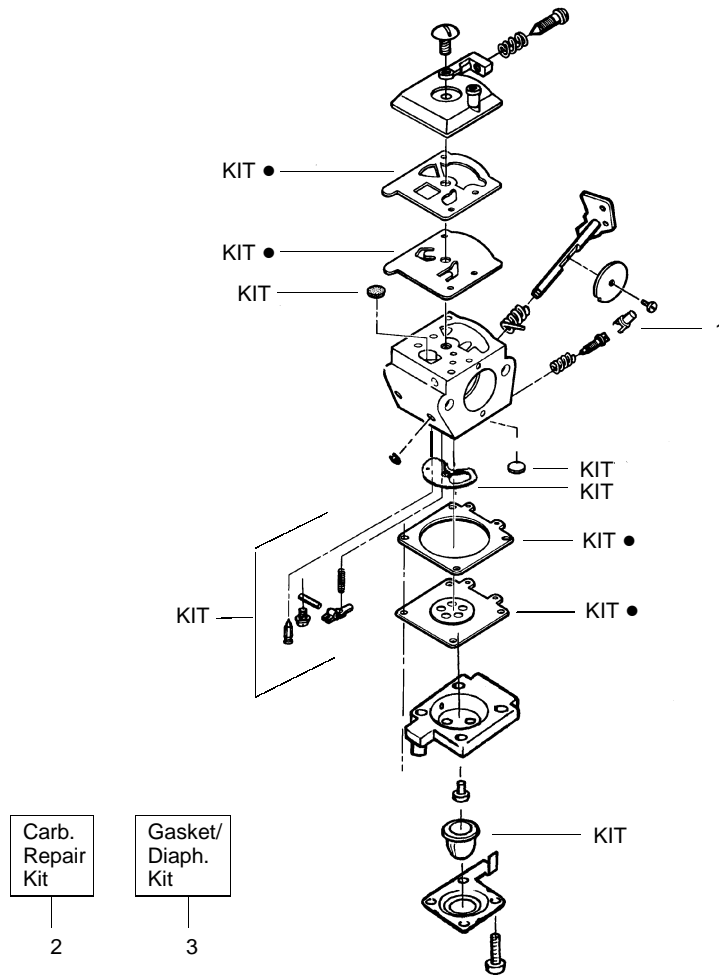

Ref.	Part No.	Description	Ref.	Part No.	Description
1.	530095151	Drive Shaft-52"	20.	530047291	Gear Box Ass'y
2.	530036514	Throttle Hsg. (Left)	21.	530095351	Dust Cup
3.	530036515	Throttle Hsg. (Right)	22.	530094571	Grass Washer
4.	530014222	Handle Ass'y.	23.	530047378	Hub Ass'y
5.	530015966	Screw-Throttle Hsg.	24.	530094830	Spring
6.	530036556	Throttle Lever	25.	530094827	Release Button
7.	-	Drive Shaft Hsg. Ass'y.	26.	952701665	Spool w/ Line
	530095345	(Use with metal shield)	27.	530094828	Cover
	530069781	(Use with plastic shield)	28.	952701667	Cutting Head Ass'y (Incl. 23-27)
8.	530015820	Bolt	29.	530069779	Shield Kit Ass'y. - (Plastic Shield) (Incl. 30, 31, 32 & 33)
9.	530094742	Clamp	30.	-	Line Limiter
10.	530401992	Wingnut		530052285	17"
11.	530031159	Hex Wrench 5/32		530095387	18"
12.	530038908	Shaft Warning Decal	31.	530015805	Screw
13. ✓	530069681	Shield Kit Ass'y.- (Metal Shield) (Incl. 14, 15, 16 & 19)	32.	530015820	Bolt
14.	530015636	Screw-Line Limiter	33.	530401992	Wing Nut
15.	530094570	Line Limiter	34.	530019235	Seal Sleeve
16.	530015768	Locknut-Line Limiter		Not Shown	
17.	530016140	Screw-Gear Box		530083781	Operator Manual
18.	530015328	Lockwasher-Gear Box			
19.	530016141	Screw-Gear Box/Shield			

✓ = NEW PART NUMBER FOR THIS IPL * = REFER TO THE SERVICE REFERENCE INDICATED FOR MORE INFORMATION. (LOCATED AT END OF IPL)
● = THESE PARTS ARE ILLUSTRATED FOR CLARITY. ORDER COMPLETE ASSEMBLY.

PARTS LIST NO. 530084965		WEED EATER® PARTS LIST	MODEL(s) XT65
DATE 6/12/97	REPLACES 530084965-3/21/97		Note: Illustration may differ from actual model due to design changes

Ref.	Part No.	Description
1.	530038404	Limiter Cap
2.	530069838	Carburetor Repair Kit (KIT = CONTENTS)
3.	530069844	Gasket/Diaphragm Kit (● = CONTENTS)