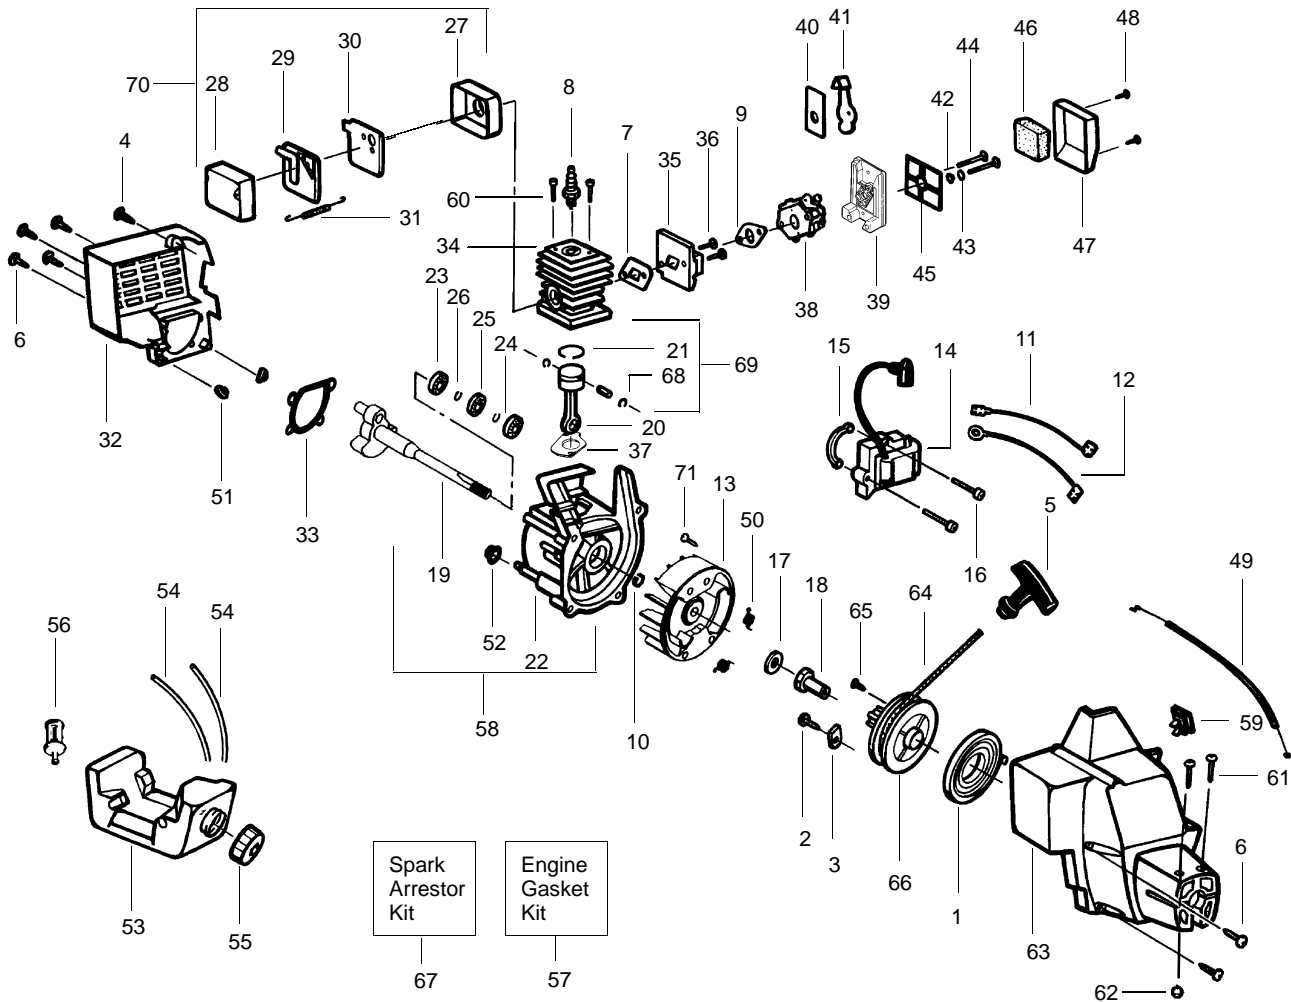

Ref.	Part No.	Description	Ref.	Part No.	Description
1.	530095151	Drive Shaft-52"	20.	530047291	Gear Box Ass'y
2.	530036514	Throttle Hsg. (Left)	21.	530095351	Dust Cup
3.	530036515	Throttle Hsg. (Right)	22.	530094571	Grass Washer
4.	530014222	Handle Ass'y.	23.	530047378	Hub Ass'y
5.	530015966	Screw-Throttle Hsg.	24.	530094830	Spring
6.	530036556	Throttle Lever	25.	530094827	Release Button
7.	-	Drive Shaft Hsg. Ass'y.	26.	952701665	Spool w/ Line
	530095345	(Use with metal shield)	27.	530094828	Cover
	530069781	(Use with plastic shield)	28.	952701667	Cutting Head Ass'y (Incl. 23-27)
8.	530015820	Bolt	29.	530069779	Shield Kit Ass'y. - (Plastic Shield) (Incl. 30, 31, 32 & 33)
9.	530094742	Clamp	30.	-	Line Limiter
10.	530401992	Wingnut		530052285	17"
11.	530031159	Hex Wrench 5/32		530095387	18"
12.	530038908	Shaft Warning Decal	31.	530015805	Screw
13. ✓	530069681	Shield Kit Ass'y.- (Metal Shield) (Incl. 14, 15, 16 & 19)	32.	530015820	Bolt
14.	530015636	Screw-Line Limiter	33.	530401992	Wing Nut
15.	530094570	Line Limiter	34.	530019235	Seal Sleeve
16.	530015768	Locknut-Line Limiter		Not Shown	
17.	530016140	Screw-Gear Box		530083781	Operator Manual
18.	530015328	Lockwasher-Gear Box			
19.	530016141	Screw-Gear Box/Shield			

✓ = NEW PART NUMBER FOR THIS IPL * = REFER TO THE SERVICE REFERENCE INDICATED FOR MORE INFORMATION. (LOCATED AT END OF IPL)
● = THESE PARTS ARE ILLUSTRATED FOR CLARITY. ORDER COMPLETE ASSEMBLY.

PARTS LIST NO. 530084965		WEED EATER® PARTS LIST	MODEL(s) XT65
DATE 6/12/97	REPLACES 530084965-3/21/97		Note: Illustration may differ from actual model due to design changes

Ref.	Part No.	Description
1.	530038404	Limiter Cap
2.	530069838	Carburetor Repair Kit (KIT = CONTENTS)
3.	530069844	Gasket/Diaphragm Kit (● = CONTENTS)