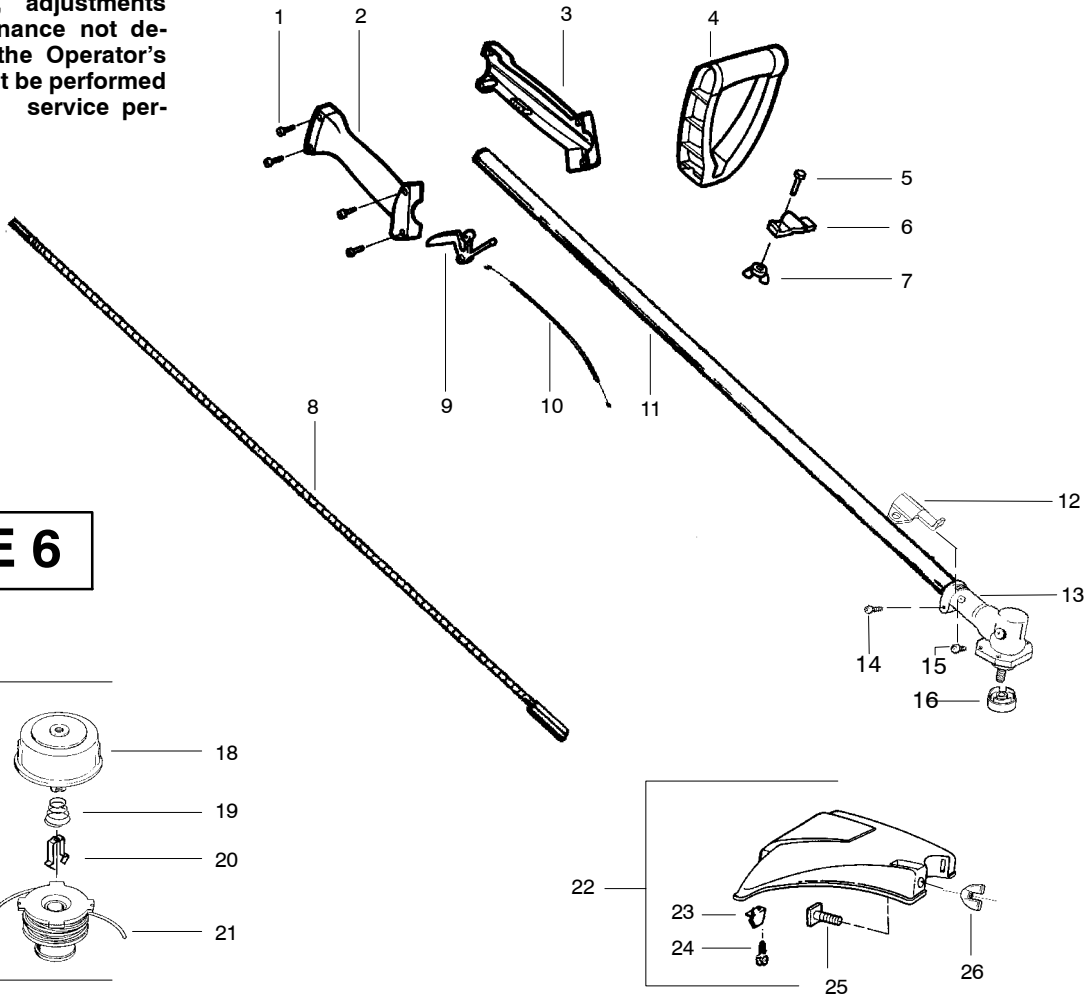

⚠ WARNING

All repairs, adjustments and maintenance not described in the Operator's Manual must be performed by qualified service personnel.

TYPE 6

Ref.	Part No.	Description	Ref.	Part No.	Description
1.	530016179	Screw-Throttle Hsg.	17.	952711550	Cutting Head Ass'y. (incl. # 18-21)
2.	530054990	Throttle Hsg. (Right)	18.	530095772	Hub Ass'y.
3.	530054989	Throttle Hsg. (Left)	19.	530053241	Spring-Return
4.	530094673	Assist Handle	20.	530401957	Retainer-Spool
5.	530015820	Bolt	21.	952711551	Spool w/Line
6.	530094742	Clamp-Handle	22.	530069779	Kit-Shield Assy. (incl.# 23-26)
7.	530016118	Wingnut	23.	530052285	Line Limiter
8.	530095982	Shaft- Flex-52"	24.	530015805	Screw-Line Limiter
9.	530038682	Trigger	25.	530015820	Bolt
10.	530055546	Throttle Cable Ass'y.	26.	530016118	Wingnut
11.	530071575	Assy-Drive Shaft			Not Shown
12.	530095812	Bracket			
13.	530071584	Kit-Gear Box Assy.			
14.	530016014	Screw			
15.	530016301	Screw			
16.	530095814	Dust Cup			
				530163441	Operator Manual
				530055350	Shaft Warning Decal