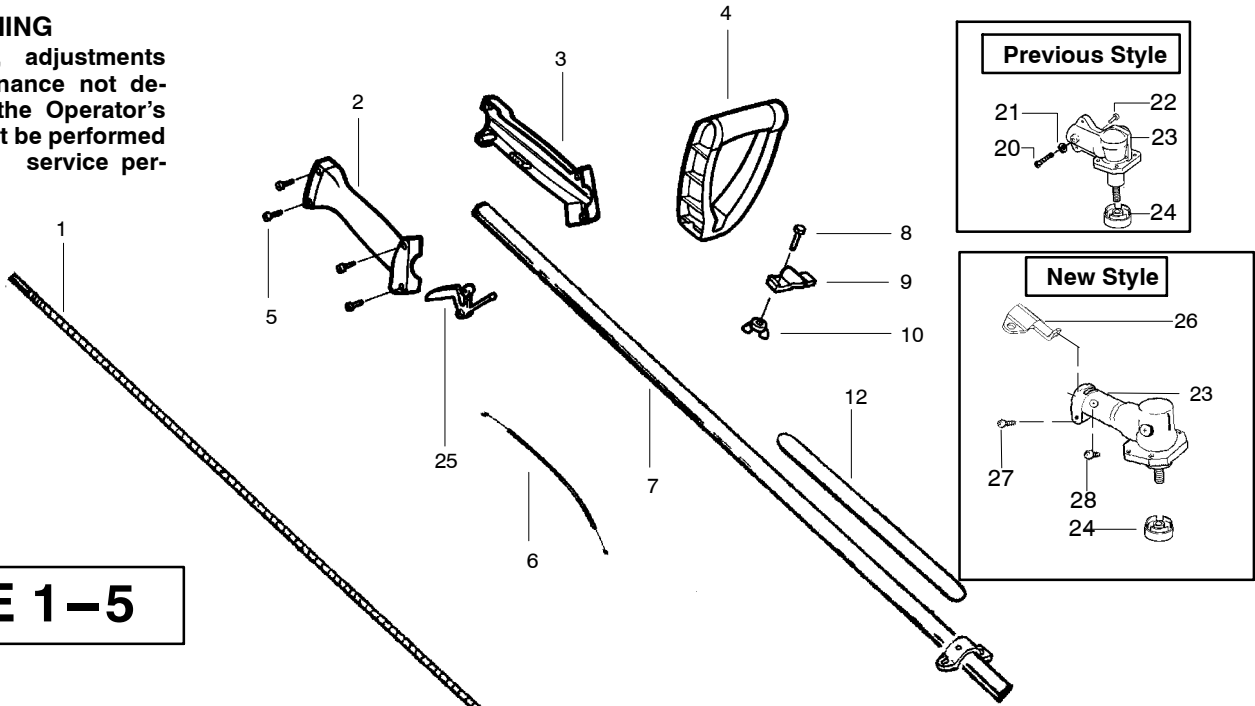

WARNING
 All repairs, adjustments and maintenance not described in the Operator's Manual must be performed by qualified service personnel.

TYPE 1-5

Ref.	Part No.	Description	Ref.	Part No.	Description
1.	---	Shaft- Flex-52" (type 1,2)	13.	530052285	Line Limiter
	530095151	(type 1,2)	14.	530015805	Screw-Line Limiter
	530095982	(type 3,4,5)	15.	952711550	Cutting Head Ass'y. (Incl. 16-19)
2.	---	Throttle Hsg. (Right)	16.	530095772	Hub Ass'y.
	530053020	(type 1,2)	17.	530053241	Spring-Return
	530054990	(type 3,4,5)	18.	530401957	Retainer-Spool
3.	---	Throttle Hsg. (Left)	19.	952711551	Spool w/Line
	530053019	(type 1,2)	20.	530016140	Screw-Gear Box
	530054989	(type 3,4,5)	21.	530015328	Lockwasher-Gear Box
4.	530094673	Assist Handle	22.	530015650	Screw
5.	530016179	Screw-Throttle Hsg.	23.	*****	Assy-Gear Box
6.	---	Throttle Cable Ass'y.	24.	*****	Dust Cup
	530071550	(type 1) (Incl. trigger)	25.	530038682	Trigger
	530055546	(type 2,3,4,5)	26.	530095812	Bracket
7.	---	Assy-Drive Shaft	27.	530016014	Screw
	*****	(type 1,2)	28.	530016371	Screw
	530071575	(type 3,4,5)	Not Shown		
8.	530015820	Bolt	530088827	Operator Manual (type 1)	
9.	530094742	Clamp-Handle	530086928	Operator Manual (type 2,3)	
10.	530016118	Wingnut	530163441	Operator Manual (type 4,5)	
11.	530069779	Kit-Shield Assy. (incl. # 8,10,13,14)			
12.	530055350	Shaft Warning Decal			