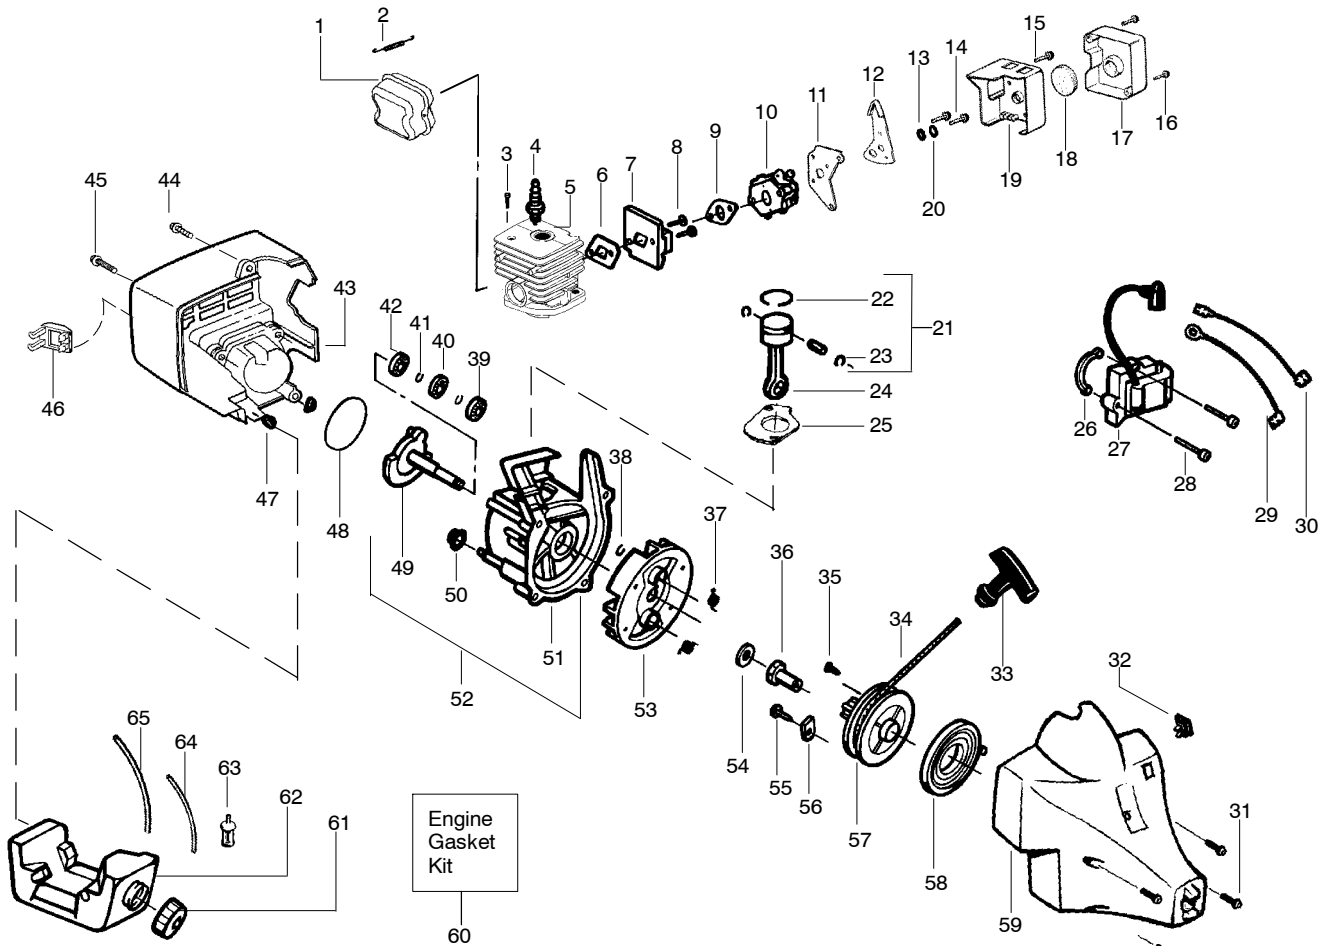

TYPE 2

Ref.	Part No.	Description	Ref.	Part No.	Description	Ref.	Part No.	Description
1.	530071396	Kit - Muffler (incl. 2 & spark arrestor screen)	22.	530055120	Piston Ring	47.	530036793	Isolator-Shroud
2.	530042088	Muffler Spring	23.	530015162	Retainer-Piston Pin	48.	530071363	O-Ring-C'case(kit)
3.	530015953	Screw-Cylinder	24.	530069945	Assy-Connecting Rod	49.	530012413	Assy-Crankshaft
4.	952030249	Spark Plug (RCJ 6Y)	25.	530071363	Gasket-Cylinder(kit)	50.	530036792	Isolator-Crankcase
5.	530071359	Kit - Cylinder	26.	530036145	Spacer-Module	51.	530012462	Assy-Crankcase (Incl. 39-42)
6.	530071363	Gasket-Cyl/Carb.(kit)	27.	530055160	Ignition Module	52.	530071337	Assy-C'case & C'shaft (Incl. 38,49,51)
7.	530055535	Adaptor-carb.	28.	530015954	Screw	53.	530069886	Assy-Flywheel
8.	530016014	Screw	29.	530049389	Assy-Ground Wire	54.	530015828	Washer-Flat
9.	530071363	Gasket-Carb.(kit)	30.	530049390	Assy-Leadwire	55.	530015966	Screw
10.	530069971	Kit - Carburetor Ass'y (Incl. Limiter Cap)	31.	530015810	Screw	56.	530016226	Retainer-Can
11.	530047914	Plate-Choke Mounting	32.	530071356	Kit-MomentarySwitch	57.	530069400	Kit-Starter Pulley (Incl. 35)
12.	530047916	Lever-Choke	33.	530027569	Handle-Starter	58.	530042086	Spring-Starter
13.	530015254	Washer	34.	530069232	Kit - Rope	59.	530049468	Assy-Fan Housing
14.	530016353	Screw	35.	530016080	Screw	60.	530071363	Kit-Engine Gasket (Incl. 6,9,25,48)
15.	530016141	Screw	36.	530027953	Coupling-Drive	61.	530014347	Assy-Fuel Cap
16.	530015966	Screw	37.	530023817	Spring-Starter Dog	62.	530049299	Assy-Fuel Tank (Incl. cap,filter,lines)
17.	530049079	Cover-Air Box	38.	530015941	Retain. Ring-C'shaft	63.	530095646	Assy-Fuel Pickup
18.	530047932	Foam-Air Filter	39.	530032124	Bearing-Outer	64.	530069247	Kit-Fuel Line
19.	530047908	Box-Air	40.	530019179	Seal-C'case	65.	530069216	Kit-Fuel Line
20.	530015852	Spacer-Choke	41.	530015945	Retainer Ring-C'case			
21.	530071357	Kit - Piston (Incl. 22, 23 & Pin)	42.	530032125	Bearing-Inner			
			43.	530049233	Shroud			
			44.	530015880	Screw			
			45.	530015810	Screw			
			46.	530054536	Guard-Muffler			

✓ = NEW PART NUMBER FOR THIS IPL   ★ = REFER TO THE SERVICE REFERENCE INDICATED FOR MORE INFORMATION. (LOCATED AT END OF IPL)