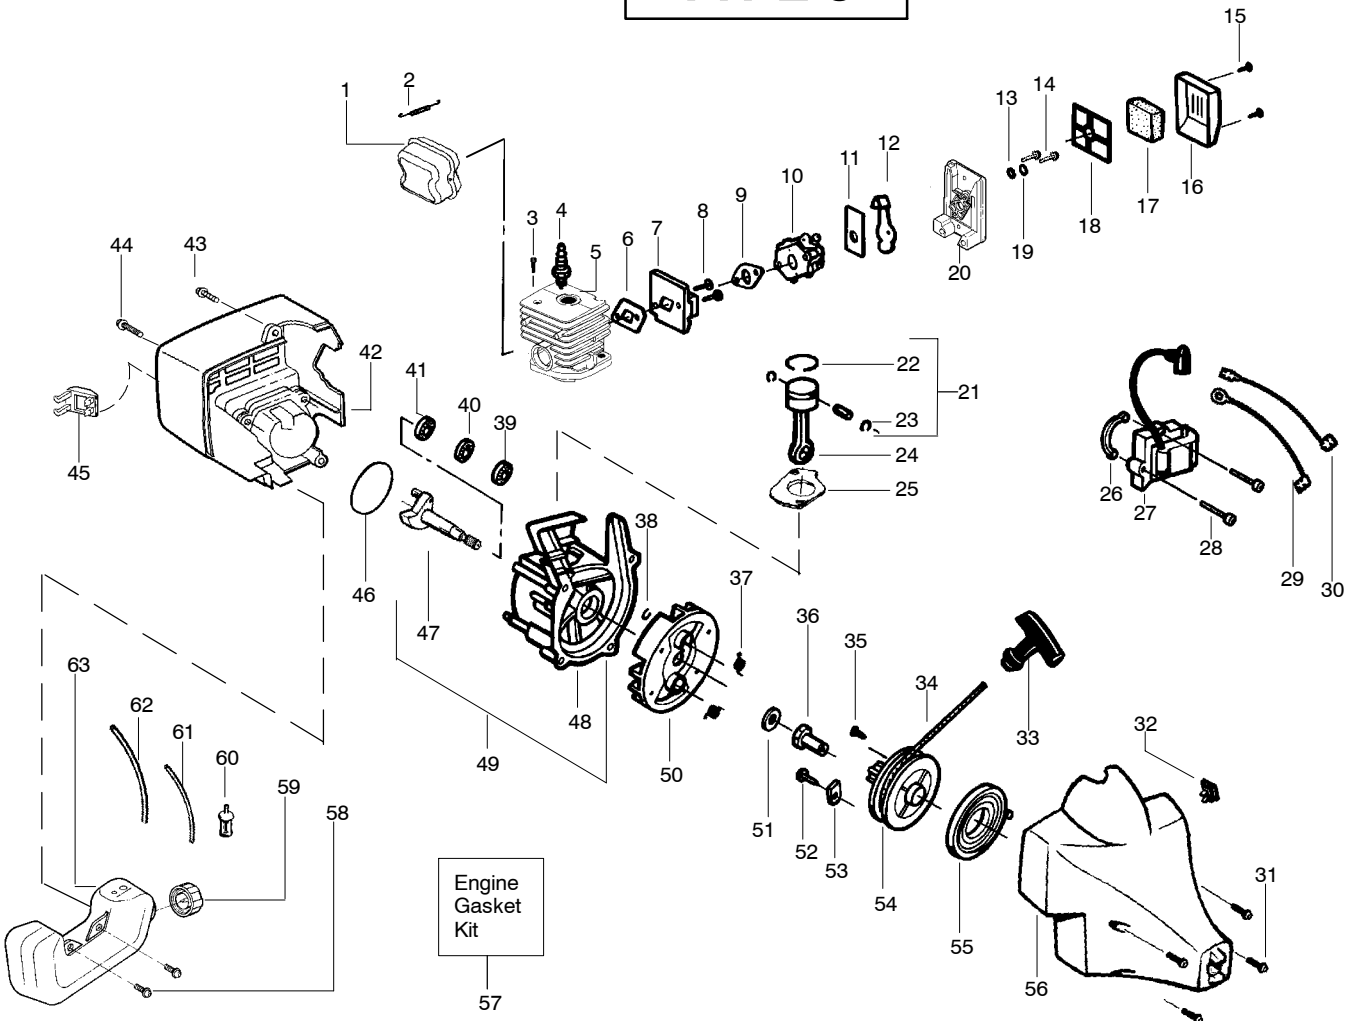

TYPE 5

Ref.	Part No.	Description	Ref.	Part No.	Description	Ref.	Part No.	Description
1.	530071396	Kit - Muffler (incl. 2 & spark arrestor screen)	21.	530071357	Kit - Piston (Incl. 22, 23)	46.	530071363	O-Ring-C'case(kit)
2.	530042088	Muffler Spring	22.	530055120	Piston Ring	47.	530012413	Assy-Crankshaft
3.	530015953	Screw-Cylinder	23.	530015162	Retainer-Piston Pin	48.	530012491	Assy-Crankcase (Incl. 39-41)
4.	952030249	Spark Plug (RCJ 6Y)	24.	530069945	Assy-Connecting Rod	49.	530071337	Assy-C'case & C'shaft (Incl. 38,48,50)
5.	530071359	Kit - Cylinder	25.	530071363	Gasket-Cylinder(kit)	50.	530069886	Assy-Flywheel
6.	530071363	Gasket-Cyl/Carb.(kit)	26.	530036145	Spacer-Module	51.	530015828	Washer-Flat
7.	530056404	Adaptor-carb.	27.	530039211	Ignition Module	52.	530015775	Screw
8.	530016014	Screw	28.	530015954	Screw	53.	530053985	Retainer-Can
9.	530071363	Gasket-Carb.(kit)	29.	530054448	Assy-Ground Wire	54.	530071324	Kit-Starter Pulley (Incl. 35)
10.	---	Kit - Carburetor Ass'y	30.	530054449	Assy-Leadwire	55.	530042086	Spring-Starter
	530069754	(Wa-226)	31.	530015810	Screw	56.	530071415	Assy-Fan Housing
	530069971	(C1U-W7)	32.	530069572	Kit-Switch	57.	530071363	Kit-Engine Gasket (Incl. 6,9,25,47)
	530071635	(WT-631)	33.	530027569	Handle-Starter			
11.	530038747	Plate-Choke Mounting	34.	530071325	Kit - Rope	58.	530016379	Retainer-Tank
12.	530035499	Lever-Choke	35.	530016326	Screw	59.	530014347	Assy-Fuel Cap
13.	530015254	Washer	36.	530027953	Coupling-Drive	60.	530095646	Assy-Fuel Pickup
14.	530016353	Screw	37.	530023817	Spring-Starter Dog	61.	530069216	Kit-Fuel Line
15.	530015892	Screw	38.	530015941	Retain. Ring-C'shaft	62.	530069247	Kit-Fuel Line
16.	530054414	Cover-Air Box	39.	530055728	Bearing-Outer	63.	530056732	Assy-Fuel Tank (Incl. cap,filter,lines)
17.	530036575	Foam-Air Filter	40.	530071615	Seal-C'case			
18.	530036569	Plate-Air Filter Support	41.	530032125	Bearing-Inner			
19.	530015852	Spacer-Choke	42.	530056547	Shroud			
20.	530052431	Box-Air	43.	530015880	Screw			
			44.	530015810	Screw			
			45.	530054536	Guard-Muffler			

✓ = NEW PART NUMBER FOR THIS IPL   * = REFER TO THE SERVICE REFERENCE INDICATED FOR MORE INFORMATION. (LOCATED AT END OF IPL)