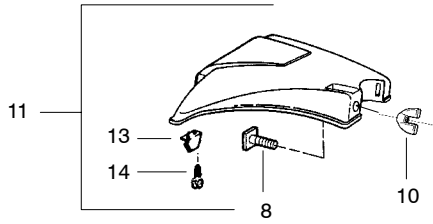

WARNING
 All repairs, adjustments and maintenance not described in the Operator's Manual must be performed by qualified service personnel.

TYPE 1-5

Ref.	Part No.	Description	Ref.	Part No.	Description
1.	---	Shaft- Flex-52" (type 1,2)	13.	530052285	Line Limiter
	530095151	(type 1,2)	14.	530015805	Screw-Line Limiter
	530095982	(type 3,4,5)	15.	952711550	Cutting Head Ass'y. (Incl. 16-19)
2.	---	Throttle Hsg. (Right)	16.	530095772	Hub Ass'y.
	530053020	(type 1,2)	17.	530053241	Spring-Return
	530054990	(type 3,4,5)	18.	530401957	Retainer-Spool
3.	---	Throttle Hsg. (Left)	19.	952711551	Spool w/Line
	530053019	(type 1,2)	20.	530016140	Screw-Gear Box
	530054989	(type 3,4,5)	21.	530015328	Lockwasher-Gear Box
4.	530094673	Assist Handle	22.	530015650	Screw
5.	530016179	Screw-Throttle Hsg.	23.	*****	Assy-Gear Box
6.	---	Throttle Cable Ass'y.	24.	*****	Dust Cup
	530071550	(type 1) (Incl. trigger)	25.	530038682	Trigger
	530055546	(type 2,3,4,5)	26.	530095812	Bracket
7.	---	Assy-Drive Shaft	27.	530016014	Screw
	*****	(type 1,2)	28.	530016371	Screw
	530071575	(type 3,4,5)	Not Shown		
8.	530015820	Bolt	530088827	Operator Manual (type 1)	
9.	530094742	Clamp-Handle	530086928	Operator Manual (type 2,3)	
10.	530016118	Wingnut	530163441	Operator Manual (type 4,5)	
11.	530069779	Kit-Shield Assy. (incl. # 8,10,13,14)			
12.	530055350	Shaft Warning Decal			