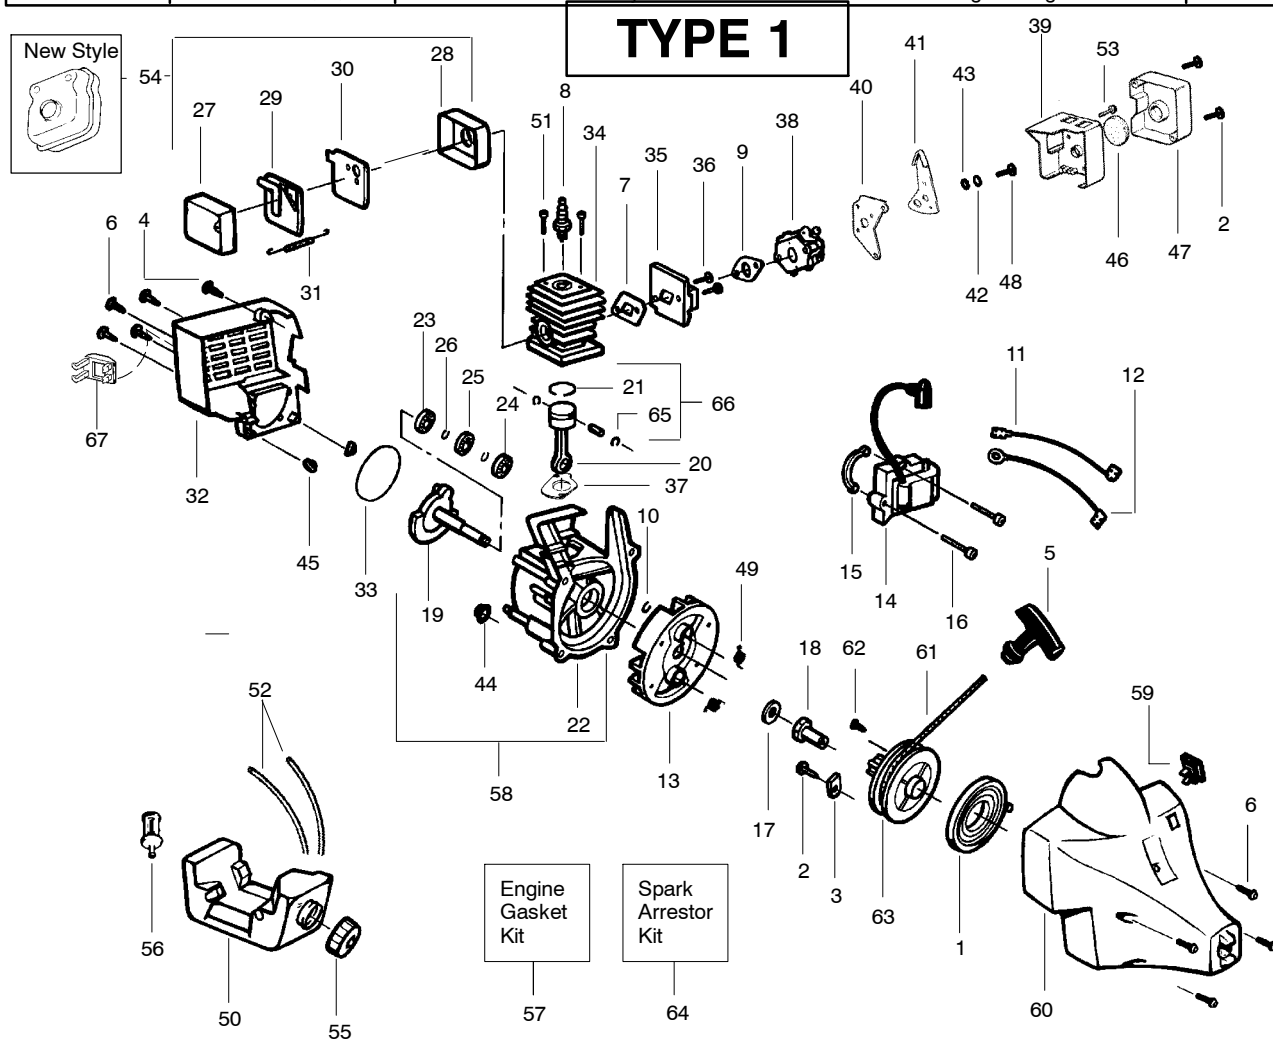

TYPE 6

Ref.	Part No.	Description	Ref.	Part No.	Description
1.	530016179	Screw-Throttle Hsg.	17.	952711550	Cutting Head Ass'y. (incl. # 18-21)
2.	530054990	Throttle Hsg. (Right)	18.	530095772	Hub Ass'y.
3.	530054989	Throttle Hsg. (Left)	19.	530053241	Spring-Return
4.	530094673	Assist Handle	20.	530401957	Retainer-Spool
5.	530015820	Bolt	21.	952711551	Spool w/Line
6.	530094742	Clamp-Handle	22.	530069779	Kit-Shield Assy. (incl.# 23-26)
7.	530016118	Wingnut	23.	530052285	Line Limiter
8.	530095982	Shaft- Flex-52"	24.	530015805	Screw-Line Limiter
9.	530038682	Trigger	25.	530015820	Bolt
10.	530055546	Throttle Cable Ass'y.	26.	530016118	Wingnut
11.	530071575	Assy-Drive Shaft			Not Shown
12.	530095812	Bracket			
13.	530071584	Kit-Gear Box Assy.			
14.	530016014	Screw			
15.	530016301	Screw			
16.	530095814	Dust Cup			
				530163441	Operator Manual
				530055350	Shaft Warning Decal