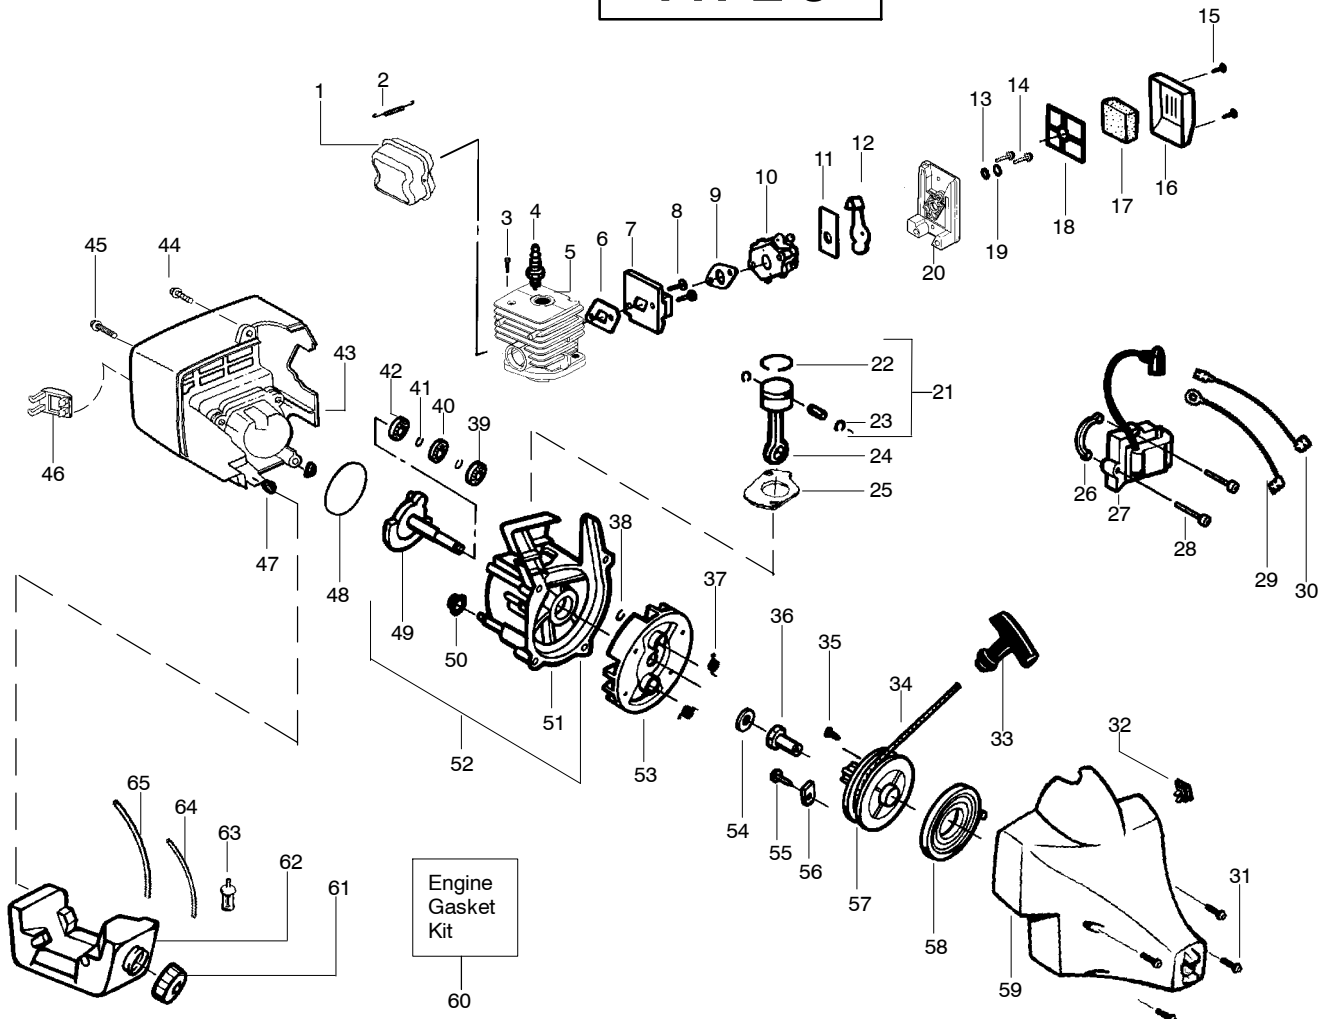

TYPE 3

Ref.	Part No.	Description	Ref.	Part No.	Description	Ref.	Part No.	Description
1.	530071396	Kit - Muffler (incl. 2 & spark arrestor screen)	22.	530055120	Piston Ring	47.	530036793	Isolator-Shroud
2.	530042088	Muffler Spring	23.	530015162	Retainer-Piston Pin	48.	530071363	O-Ring-C'case(kit)
3.	530015953	Screw-Cylinder	24.	530069945	Assy-Connecting Rod	49.	530012413	Assy-Crankshaft
4.	952030249	Spark Plug (RCJ 6Y)	25.	530071363	Gasket-Cylinder(kit)	50.	530036792	Isolator-Crankcase
5.	530071359	Kit - Cylinder	26.	530036145	Spacer-Module	51.	530012462	Assy-Crankcase (Incl. 39-42)
6.	530071363	Gasket-Cyl/Carb.(kit)	27.	530039211	Ignition Module	52.	530071337	Assy-C'case & C'shaft (Incl. 38,49,51)
7.	530055535	Adaptor-carb.	28.	530015954	Screw	53.	530069886	Assy-Flywheel
8.	530016014	Screw	29.	530054448	Assy-Ground Wire	54.	530015828	Washer-Flat
9.	530071363	Gasket-Carb.(kit)	30.	530054449	Assy-Leadwire	55.	530015775	Screw
10.	530069971	Kit - Carburetor Ass'y (Incl. Limiter Cap)	31.	530015810	Screw	56.	530053985	Retainer-Can
11.	530038747	Plate-Choke Mounting	32.	530071356	Kit-MomentarySwitch	57.	530071324	Kit-Starter Pulley (Incl. 35)
12.	530035499	Lever-Choke	33.	530054834	Handle-Starter	58.	530042086	Spring-Starter
13.	530015254	Washer	34.	530071325	Kit - Rope	59.	530071415	Assy-Fan Housing
14.	530016353	Screw	35.	530016326	Screw	60.	530071363	Kit-Engine Gasket (Incl. 6,9,25,48)
15.	530015892	Screw	36.	530027953	Coupling-Drive	61.	530014347	Assy-Fuel Cap
16.	530054414	Cover-Air Box	37.	530023817	Spring-Starter Dog	62.	530049299	Assy-Fuel Tank (Incl. cap,filter,lines)
17.	530036575	Foam-Air Filter	38.	530015941	Retain. Ring-C'shaft	63.	530095646	Assy-Fuel Pickup
18.	530036569	Plate-Air Filter Support	39.	530032124	Bearing-Outer	64.	530069247	Kit-Fuel Line
19.	530015852	Spacer-Choke	40.	530019179	Seal-C'case	65.	530069216	Kit-Fuel Line
20.	530052431	Box-Air	41.	530015945	Retainer Ring-C'case			
21.	530071357	Kit - Piston (Incl. 22, 23)	42.	530032125	Bearing-Inner			
			43.	530049233	Shroud			
			44.	530015880	Screw			
			45.	530015810	Screw			
			46.	530054536	Guard-Muffler			

✓ = NEW PART NUMBER FOR THIS IPL   ★ = REFER TO THE SERVICE REFERENCE INDICATED FOR MORE INFORMATION. (LOCATED AT END OF IPL)