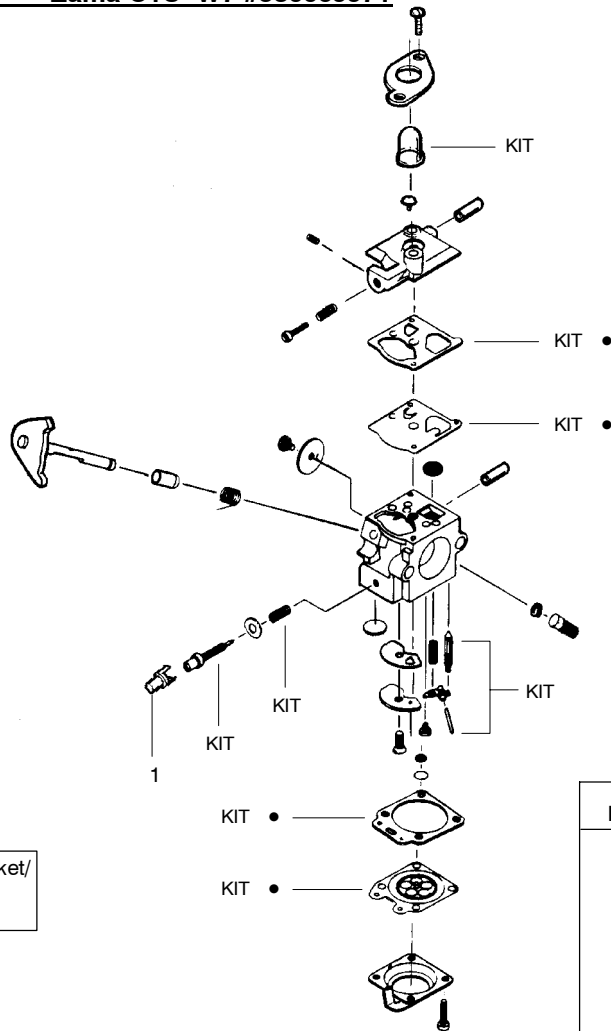

Carburetor Assembly Walbro WA226 #530069754
Zama C1U-W7 #530069971

TYPE 1-6

Carb. Repair Kit

2

Gasket/Dia. Kit

3

Ref.	Part No.	Description
1.	530038403	Limiter Cap
2.	-	Carburetor Repair Kit (KIT = Indicates Contents)
	530069842	Walbro
	530069969	Zama
3.	-	Gasket Diaphragm Kit (● = Indicates Contents)
	530069844	Walbro
	530069970	Zama

Kit - Carburetor Assembly No. 530071635 - WT-631

Note: No Repair kits are available for this carburetor, please order the complete assembly part number 530-071635 (WT-631)