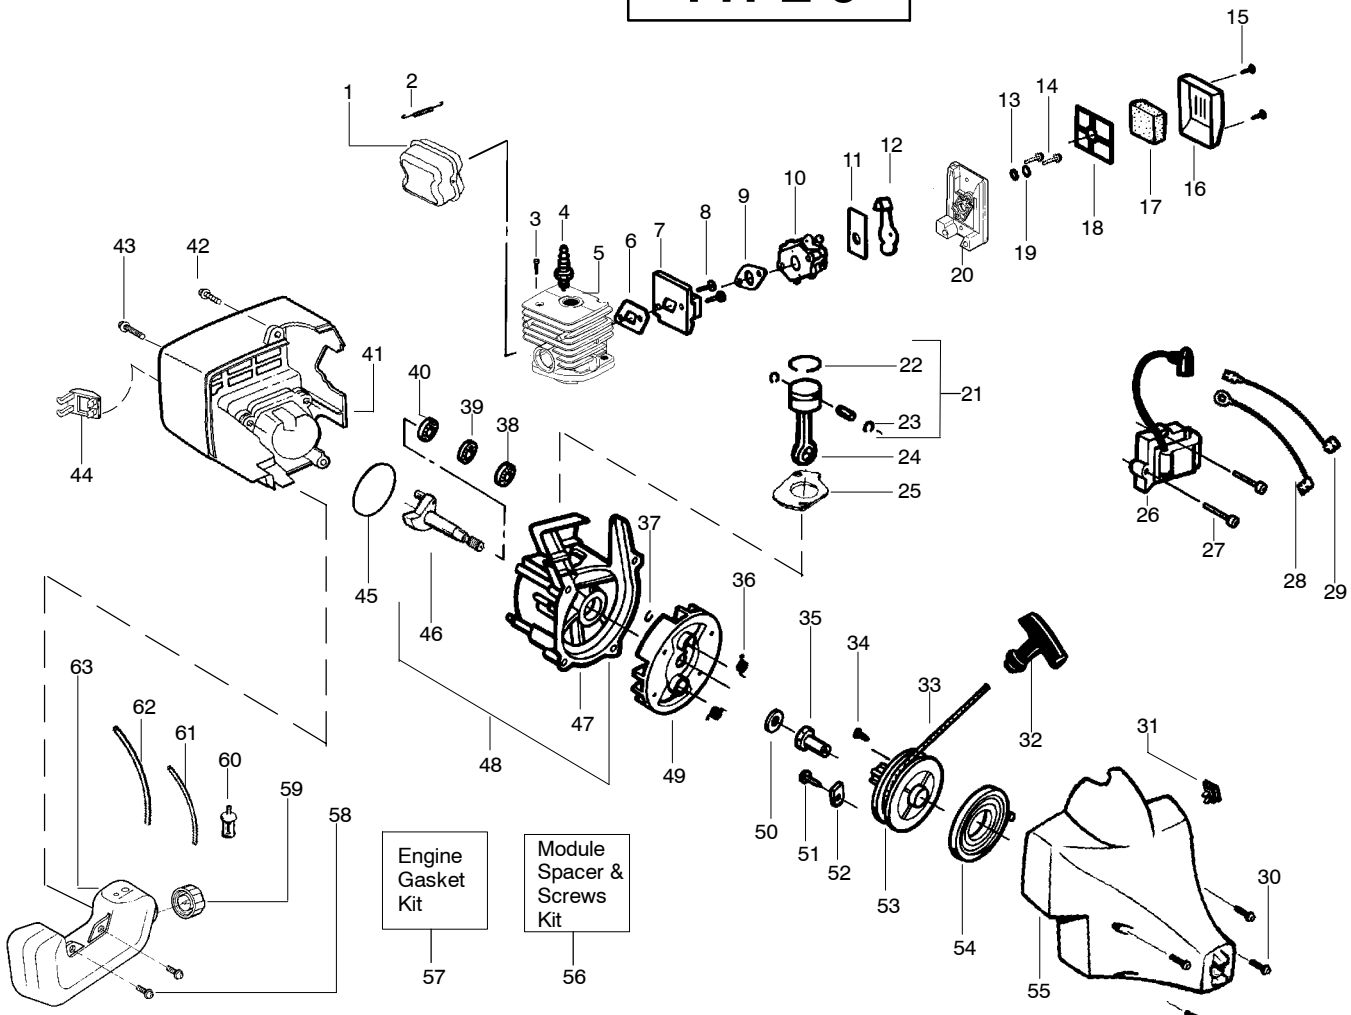

TYPE 6

Ref.	Part No.	Description	Ref.	Part No.	Description	Ref.	Part No.	Description
1.	530071396	Kit - Muffler (incl. 2 & spark arrestor screen)	24.	530069945	Assy-Connecting Rod	47.	530071627	Assy-Crankcase (Incl. 39-41)
2.	530042088	Muffler Spring	25.	530071363	Gasket-Cylinder (kit)	48.	530071675	Assy-C'case & C'shaft (Incl. 38,48,50)
3.	530015953	Screw-Cylinder	26.	530039211	Ignition Module	49.	530069886	Assy-Flywheel
4.	952030249	Spark Plug (RCJ 6Y)	27.	530015954	Screw	50.	530015828	Washer-Flat
5.	530071359	Kit - Cylinder	28.	530054448	Assy-Ground Wire	51.	530015775	Screw
6.	530071363	Gasket-Cyl/Carb.(kit)	29.	530054449	Assy-Leadwire	52.	530053985	Retainer-Can
7.	530057635	Adaptor-carb.	30.	530015810	Screw	53.	530071324	Kit-Starter Pulley (Incl. 35)
8.	530016014	Screw	31.	530069572	Kit-Switch	54.	530042086	Spring-Starter
9.	530071363	Gasket-Carb.(kit)	32.	530027569	Handle-Starter	55.	530071415	Assy-Fan Housing
10.	530071635	Kit - Carburetor Ass'y (WT-631)	33.	530071325	Kit - Rope	56.	530071731	Kit-Module Spacer & Screws
11.	530038747	Plate-Choke Mounting	34.	530016326	Screw	57.	530071363	Kit-Engine Gasket (Incl. 6,9,25,47)
12.	530035499	Lever-Choke	35.	530027953	Coupling-Drive	58.	530016379	Retainer-Tank
13.	530015254	Washer	36.	530023817	Spring-Starter Dog	59.	530014347	Assy-Fuel Cap
14.	530016393	Screw	37.	530015941	Retain. Ring-C'shaft	60.	530095646	Assy-Fuel Pickup
15.	530015892	Screw	38.	530055728	Bearing-Outer	61.	530069216	Kit-Fuel Line
16.	530054414	Cover-Air Box	39.	530071615	Seal-C'case	62.	530069247	Kit-Fuel Line
17.	530036575	Foam-Air Filter	40.	530032125	Bearing-Inner	63.	530056732	Assy-Fuel Tank (Incl. cap,filter,lines)
18.	530036569	Plate-Air Filter Support	41.	530056547	Shroud			
19.	530015852	Spacer-Choke	42.	530015880	Screw			
20.	530052431	Box-Air	43.	530015810	Screw			
21.	530071357	Kit - Piston (Incl. 22, 23)	44.	530054536	Guard-Muffler			
22.	530055120	Piston Ring	45.	530071363	O-Ring-C'case(kit)			
23.	530015162	Retainer-Piston Pin	46.	530012413	Assy-Crankshaft			

✓ = NEW PART NUMBER FOR THIS IPL   * = REFER TO THE SERVICE REFERENCE INDICATED FOR MORE INFORMATION. (LOCATED AT END OF IPL)