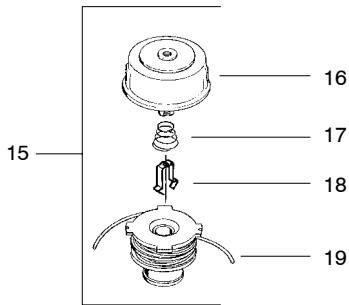

WARNING
 All repairs, adjustments and maintenance not described in the Operator's Manual must be performed by qualified service personnel.

TYPE 1-5

Ref.	Part No.	Description	Ref.	Part No.	Description
1.	---	Shaft- Flex-52" (type 1,2)	13.	530052285	Line Limiter
	530095151	(type 1,2)	14.	530015805	Screw-Line Limiter
	530095982	(type 3,4,5)	15.	952711550	Cutting Head Ass'y. (Incl. 16-19)
2.	---	Throttle Hsg. (Right)	16.	530095772	Hub Ass'y.
	530053020	(type 1,2)	17.	530053241	Spring-Return
	530054990	(type 3,4,5)	18.	530401957	Retainer-Spool
3.	---	Throttle Hsg. (Left)	19.	952711551	Spool w/Line
	530053019	(type 1,2)	20.	530016140	Screw-Gear Box
	530054989	(type 3,4,5)	21.	530015328	Lockwasher-Gear Box
4.	530094673	Assist Handle	22.	530015650	Screw
5.	530016179	Screw-Throttle Hsg.	23.	*****	Assy-Gear Box
6.	---	Throttle Cable Ass'y.	24.	*****	Dust Cup
	530071550	(type 1) (Incl. trigger)	25.	530038682	Trigger
	530055546	(type 2,3,4,5)	26.	530095812	Bracket
7.	---	Assy-Drive Shaft	27.	530016014	Screw
	*****	(type 1,2)	28.	530016371	Screw
	530071575	(type 3,4,5)	Not Shown		
8.	530015820	Bolt	530088827	Operator Manual (type 1)	
9.	530094742	Clamp-Handle	530086928	Operator Manual (type 2,3)	
10.	530016118	Wingnut	530163441	Operator Manual (type 4,5)	
11.	530069779	Kit-Shield Assy. (incl. # 8,10,13,14)			
12.	530055350	Shaft Warning Decal			