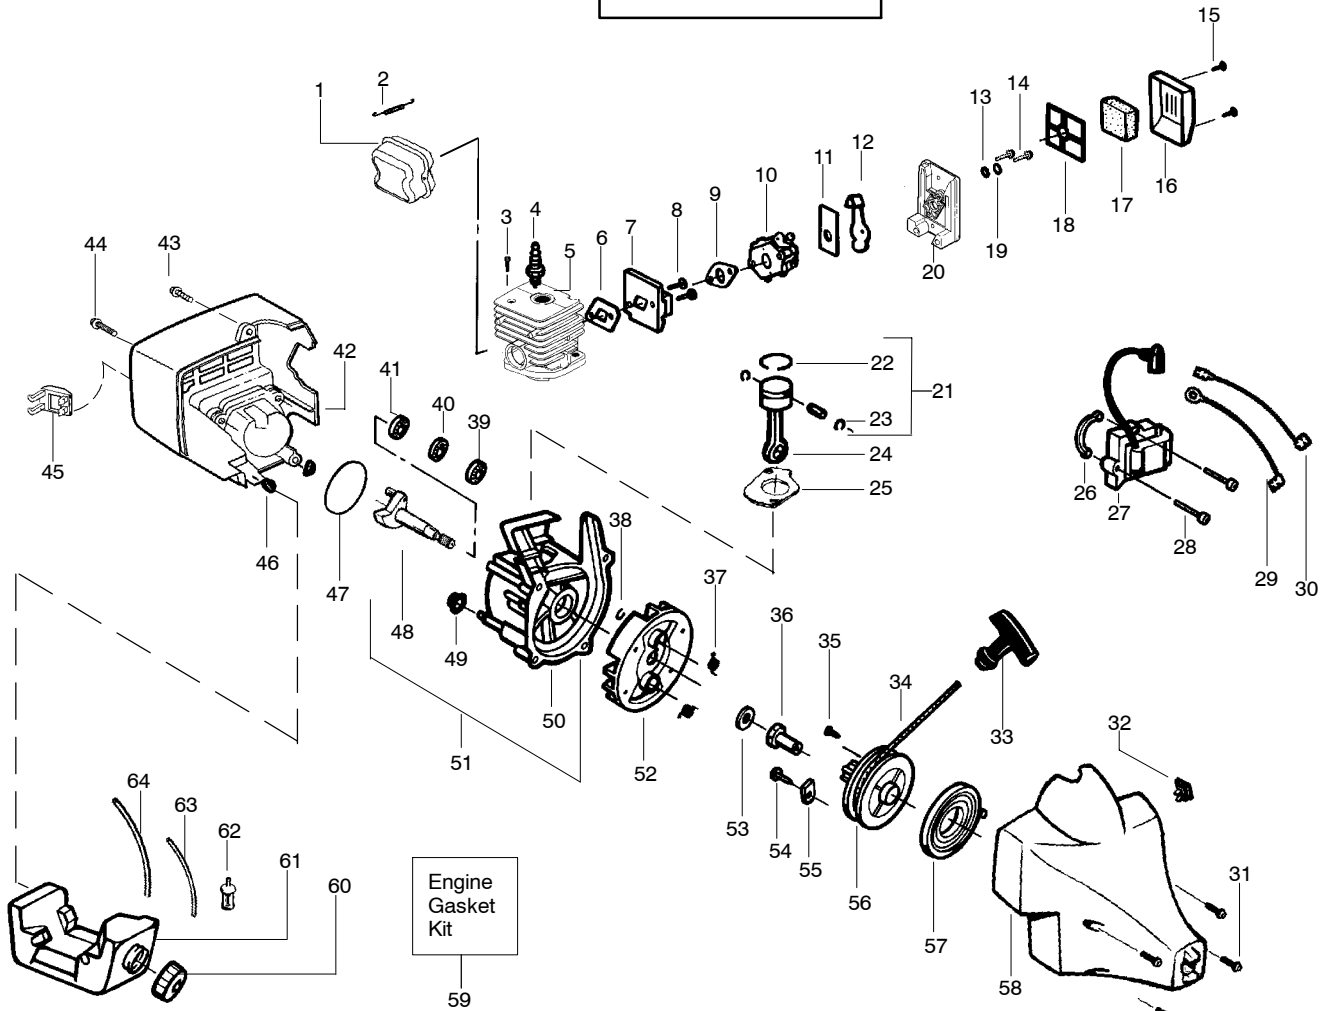

TYPE 4

Ref.	Part No.	Description	Ref.	Part No.	Description	Ref.	Part No.	Description
1.	530071396	Kit - Muffler (incl. 2 & spark arrestor screen)	22.	530055120	Piston Ring	46.	530036793	Isolator-Shroud
2.	530042088	Muffler Spring	23.	530015162	Retainer-Piston Pin	47.	530071363	O-Ring-C'case(kit)
3.	530015953	Screw-Cylinder	24.	530069945	Assy-Connecting Rod	48.	530012413	Assy-Crankshaft
4.	952030249	Spark Plug (RCJ 6Y)	25.	530071363	Gasket-Cylinder(kit)	49.	530036792	Isolator-Crankcase
5.	530071359	Kit - Cylinder	26.	530036145	Spacer-Module	50.	530012491	Assy-Crankcase (Incl. 39-41)
6.	530071363	Gasket-Cyl/Carb.(kit)	27.	530039211	Ignition Module	51.	530071337	Assy-C'case & C'shaft (Incl. 38,48,50)
7.	530056404	Adaptor-carb.	28.	530015954	Screw	52.	530069886	Assy-Flywheel
8.	530016014	Screw	29.	530054448	Assy-Ground Wire	53.	530015828	Washer-Flat
9.	530071363	Gasket-Carb.(kit)	30.	530054449	Assy-Leadwire	54.	530015775	Screw
10.	530069971	Kit - Carburetor Ass'y (Incl. Limiter Cap)	31.	530015810	Screw	55.	530053985	Retainer-Can
11.	530038747	Plate-Choke Mounting	32.	530069572	Kit-Switch	56.	530071324	Kit-Starter Pulley (Incl. 35)
12.	530035499	Lever-Choke	33.	530027569	Handle-Starter	57.	530042086	Spring-Starter
13.	530015254	Washer	34.	530071325	Kit - Rope	58.	530071415	Assy-Fan Housing
14.	530016353	Screw	35.	530016326	Screw	59.	530071363	Kit-Engine Gasket (Incl. 6,9,25,47)
15.	530015892	Screw	36.	530027953	Coupling-Drive	60.	530014347	Assy-Fuel Cap
16.	530054414	Cover-Air Box	37.	530023817	Spring-Starter Dog	61.	530049299	Assy-Fuel Tank (Incl. cap,filter,lines)
17.	530036575	Foam-Air Filter	38.	530015941	Retain. Ring-C'shaft	62.	530095646	Assy-Fuel Pickup
18.	530036569	Plate-Air Filter Support	39.	530055728	Bearing-Outer	63.	530069247	Kit-Fuel Line
19.	530015852	Spacer-Choke	40.	530071615	Seal-C'case	64.	530069216	Kit-Fuel Line
20.	530052431	Box-Air	41.	530032125	Bearing-Inner			
21.	530071357	Kit - Piston (Incl. 22, 23)	42.	530056943	Shroud			
			43.	530015880	Screw			
			44.	530015810	Screw			
			45.	530054536	Guard-Muffler			

✓ = NEW PART NUMBER FOR THIS IPL   * = REFER TO THE SERVICE REFERENCE INDICATED FOR MORE INFORMATION. (LOCATED AT END OF IPL)