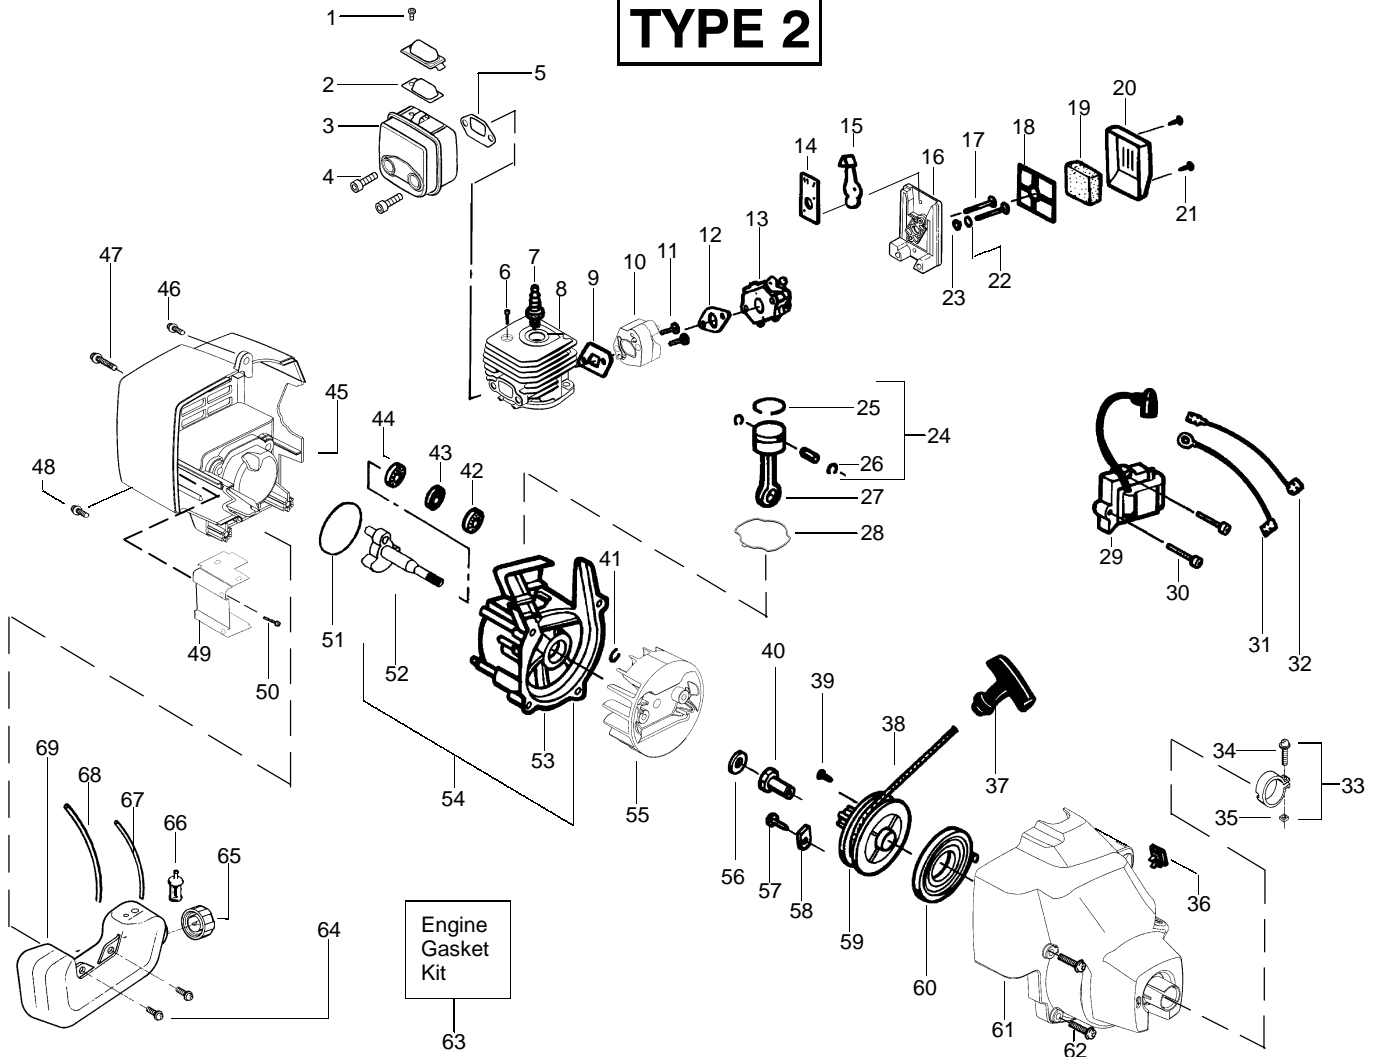

TYPE 2

Ref.	Part No.	Description	Ref.	Part No.	Description	Ref.	Part No.	Description
1.	530015241	Screw-Screen	25.	530055120	Piston Ring	50.	530015805	Screw
2.	530071544	Kit-Spark Arrestor	26.	530015162	Retainer-Piston Pin	51.	530071363	O-Ring-C'case (kit)
3.	530071672	Kit-Muffler (incl.1,2,4,5)	27.	530069945	Assy-Connecting Rod	52.	530054753	Assy-Crankshaft
4.	530016338	Bolt-Muffler	28.	530071363	Seal-Cylinder (kit)	53.	530012510	Assy-Crankcase (Incl. 42-44)
5.	530071363	Gasket-Muffler (kit)	29.	530055160	Ignition Module	54.	530071669	Assy-C'case & C'shaft (Incl. 41,52,53)
6.	530015953	Screw-Cylinder	30.	530016357	Screw	55.	530069886	Assy-Flywheel
7.	952030249	Spark Plug (RCJ 6Y)	31.	530014662	Assy-Ground Wire	56.	530015828	Washer-Flat
8.	530071668	Kit - Cylinder	32.	530014663	Assy-Leadwire	57.	530015775	Screw
9.	530071363	Gasket-Cyl./Carb.(kit)	33.	530056365	Assy-Nose Cone Clamp (Incls. 34&35)	58.	530027523	Retainer-Can
10.	530057634	Adapter-Carb.	34.	530016381	Screw-Nose Cone	59.	530069400	Kit-Starter Pulley (Incl. 39)
11.	530016309	Screw	35.	530016382	Nut-Nose Cone	60.	530042085	Spring-Starter
12.	530071363	Gasket-Carb. (kit)	36.	530071356	Kit-On/Off Switch	61.	530056706	Assy.-Fan Hsg
13.	530071628	Kit-Carb.(C1Q-W10B)	37.	530027569	Handle-Starter	62.	530015810	Screw
14.	530038747	Choke Plate Mounting	38.	530069232	Kit - Rope	63.	530071363	Kit-Engine Gasket (Incl. 5,9,12,28,51)
15.	530038686	Shutter-Choke	39.	530016080	Screw	64.	530016379	Screw
16.	530052431	Air Box	40.	530038604	Coupling-Drive	65.	530014347	Assy-Fuel Cap
17.	530016393	Screw	41.	530015941	Retain. Ring-C'shaft	66.	530095646	Assy-Fuel Pickup
18.	530036569	Plate - Filter Support	42.	530055728	Outer Bearing	67.	530069247	Kit-Fuel Line (Small)
19.	530036575	Foam-Air Filter	43.	530071615	Kit-C'case Seal	68.	530069216	Kit-Fuel Line (Large)
20.	530054414	Cover-Air Filter	44.	530032125	Inner Bearing	69.	530049296	Assy-Fuel Tank (incl. filter, lines & fuel cap)
21.	530015892	Screw	45.	530056710	Shroud-Rear			
22.	530015852	Spacer-Choke	46.	530016349	Screw			
23.	530015254	Washer	47.	530015810	Screw			
24.	530071357	Kit - Piston (Incl. 25, 26 & Pin)	48.	530016349	Screw			
			49.	530055351	Shield-Heat			

↗ = NEW PART NUMBER FOR THIS IPL   * = REFER TO THE SERVICE REFERENCE INDICATED FOR MORE INFORMATION. (LOCATED AT END OF IPL)