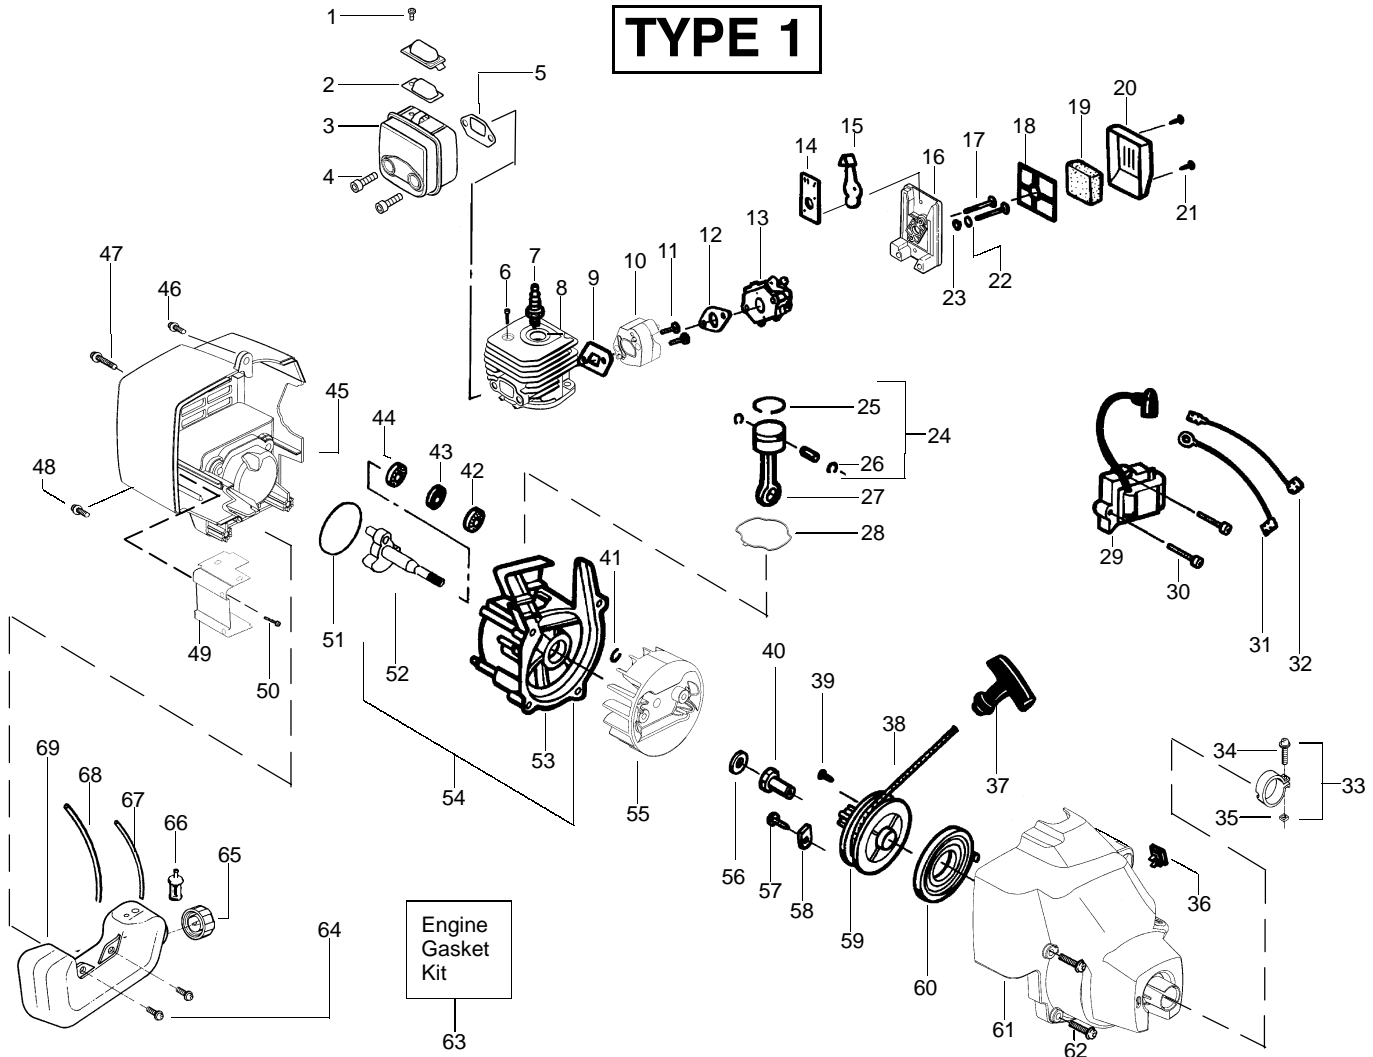

Ref.	Part No.	Description	Ref.	Part No.	Description	Ref.	Part No.	Description
1.	530015241	Screw-Screen	25.	530055120	Piston Ring	49.	530055351	Shield-Heat
2.	530071544	Kit-Spark Arrestor	26.	530015162	Retainer-Piston Pin	50.	530015805	Screw
3.	530071672	Kit-Muffler (incl.1,2,4,5)	27.	530069945	Assy-Connecting Rod	51.	530071363	O-Ring-C'case (kit)
4.	530016338	Bolt-Muffler	28.	530071363	Seal-Cylinder (kit)	52.	530054753	Assy-Crankshaft
5.	530071363	Gasket-Muffler (kit)	29.	530055160	Ignition Module	53.	530012510	Assy-Crankcase
6.	530015953	Screw-Cylinder	30.	530016357	Screw			(Incl. 42-44)
7.	952030249	Spark Plug (RCJ 6Y)	31.	530014662	Assy-Ground Wire	54.	530071669	Assy-C'case & C'shaft
8.	530071668	Kit - Cylinder	32.	530014663	Assy-Leadwire			(Incl. 41,52,53)
9.	530071363	Gasket-Cyl./Carb.(kit)	33.	530056365	Assy-Nose Cone Clamp	55.	530069886	Assy-Flywheel
10.	530056403	Adapter-Carb.	34.	530016381	Screw-Nose Cone	56.	530015828	Washer-Flat
11.	530016309	Screw	35.	530016382	Nut-Nose Cone	57.	530015775	Screw
12.	530071363	Gasket-Carb. (kit)	36.	530071356	Kit-On/Off Switch	58.	530027523	Retainer-Can
13.	530071628	Kit-Carb.(C1Q-W10B)	37.	530027569	Handle-Starter	59.	530069400	Kit-Starter Pulley
14.	530038747	Choke Plate Mounting	38.	530069232	Kit - Rope			(Incl. 39)
15.	530038686	Shutter-Choke	39.	530016080	Screw	60.	530042085	Spring-Starter
16.	530052431	Air Box	40.	530038604	Coupling-Drive	61.	530056706	Assy.-Fan Hsg
17.	530016353	Screw	41.	530015941	Retain. Ring-C'shaft	62.	530015810	Screw
18.	530036569	Plate - Filter Support	42.	530055728	Outer Bearing	63.	530071363	Kit-Engine Gasket
19.	530036575	Foam-Air Filter	43.	530071615	Kit-C'case Seal			(Incl. 5,9,12,28,51)
20.	530054414	Cover-Air Filter	44.	530032125	Inner Bearing	64.	530016379	Screw
21.	530015892	Screw	45.	530056710	Shroud-Rear	65.	530014347	Assy-Fuel Cap
22.	530015852	Spacer-Choke	46.	530015934	Screw	66.	530095646	Assy-Fuel Pickup
23.	530015254	Washer	47.	530015810	Screw	67.	530069247	Kit-Fuel Line (Small)
24.	530071357	Kit - Piston (Incl. 25, 26 & Pin)	48.	530015880	Screw	68.	530069216	Kit-Fuel Line (Large)
						69.	530049296	Assy-Fuel Tank (incl. filter, lines & fuel cap)

↙ = NEW PART NUMBER FOR THIS IPL   ★ = REFER TO THE SERVICE REFERENCE INDICATED FOR MORE INFORMATION. (LOCATED AT END OF IPL)