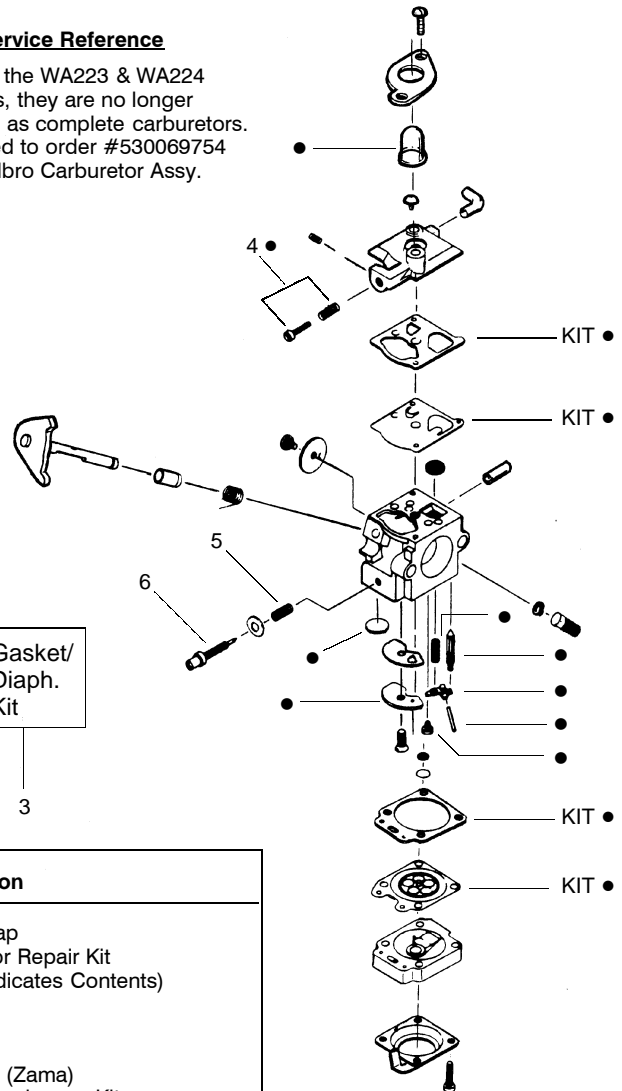

↖ = NEW PART NUMBER FOR THIS IPL ★ = REFER TO THE SERVICE REFERENCE INDICATED FOR MORE INFORMATION. (LOCATED AT END OF IPL)

Carburetor Assembly Kits

WA224 - See Service Ref.

WA226 - #530069754

C1U-W7 Zama - 530069971

Carb. Repair Kit

Gasket/Diaph. Kit

Ref.	Part No.	Description
1.	530038403	Limiter Cap
2.	-	Carburetor Repair Kit (● Indicates Contents)
	530069839	WA223
	530069841	WA224
	530069842	WA226
	530069969	C1U-W7 (Zama)
3.	-	Gasket/Diaphragm Kit (KIT= Indicates Contents)
	530069844	WA223, WA224 & WA226
	530069970	C1U-W7 (Zama)
	530035296	Idle Screw & Spring Kit
5.	530035342	Low Speed Spring
6.	530035341	Low Speed Needle