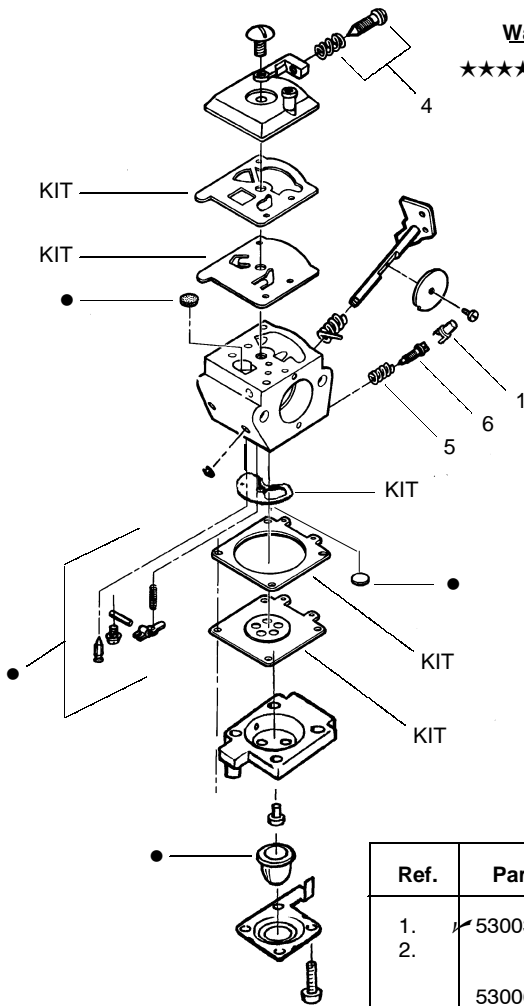

↖ = NEW PART NUMBER FOR THIS IPL ★ = REFER TO THE SERVICE REFERENCE INDICATED FOR MORE INFORMATION. (LOCATED AT END OF IPL)

Carburetor Assembly Kits

WA224 - See Service Ref.

WA226 - #530069754

C1U-W7 Zama - 530069971

Carb. Repair Kit

Gasket/Diaph. Kit

Ref.	Part No.	Description
1.	530038403	Limiter Cap
2.	-	Carburetor Repair Kit (● Indicates Contents)
	530069839	WA223
	530069841	WA224
	530069842	WA226
	530069969	C1U-W7 (Zama)
3.	-	Gasket/Diaphragm Kit (KIT= Indicates Contents)
	530069844	WA223, WA224 & WA226
	530069970	C1U-W7 (Zama)
	530035296	Idle Screw & Spring Kit
5.	530035342	Low Speed Spring
6.	530035341	Low Speed Needle

SERVICE REFERENCE

Note: When replacing item# 49 on page 2, please note if the surface indicated by the arrow is flat or has a beveled edge and order accordingly.

- (A) Flat Surface - 530-019181 Gasket
- (B) Beveled surface - 530-056097 O-ring