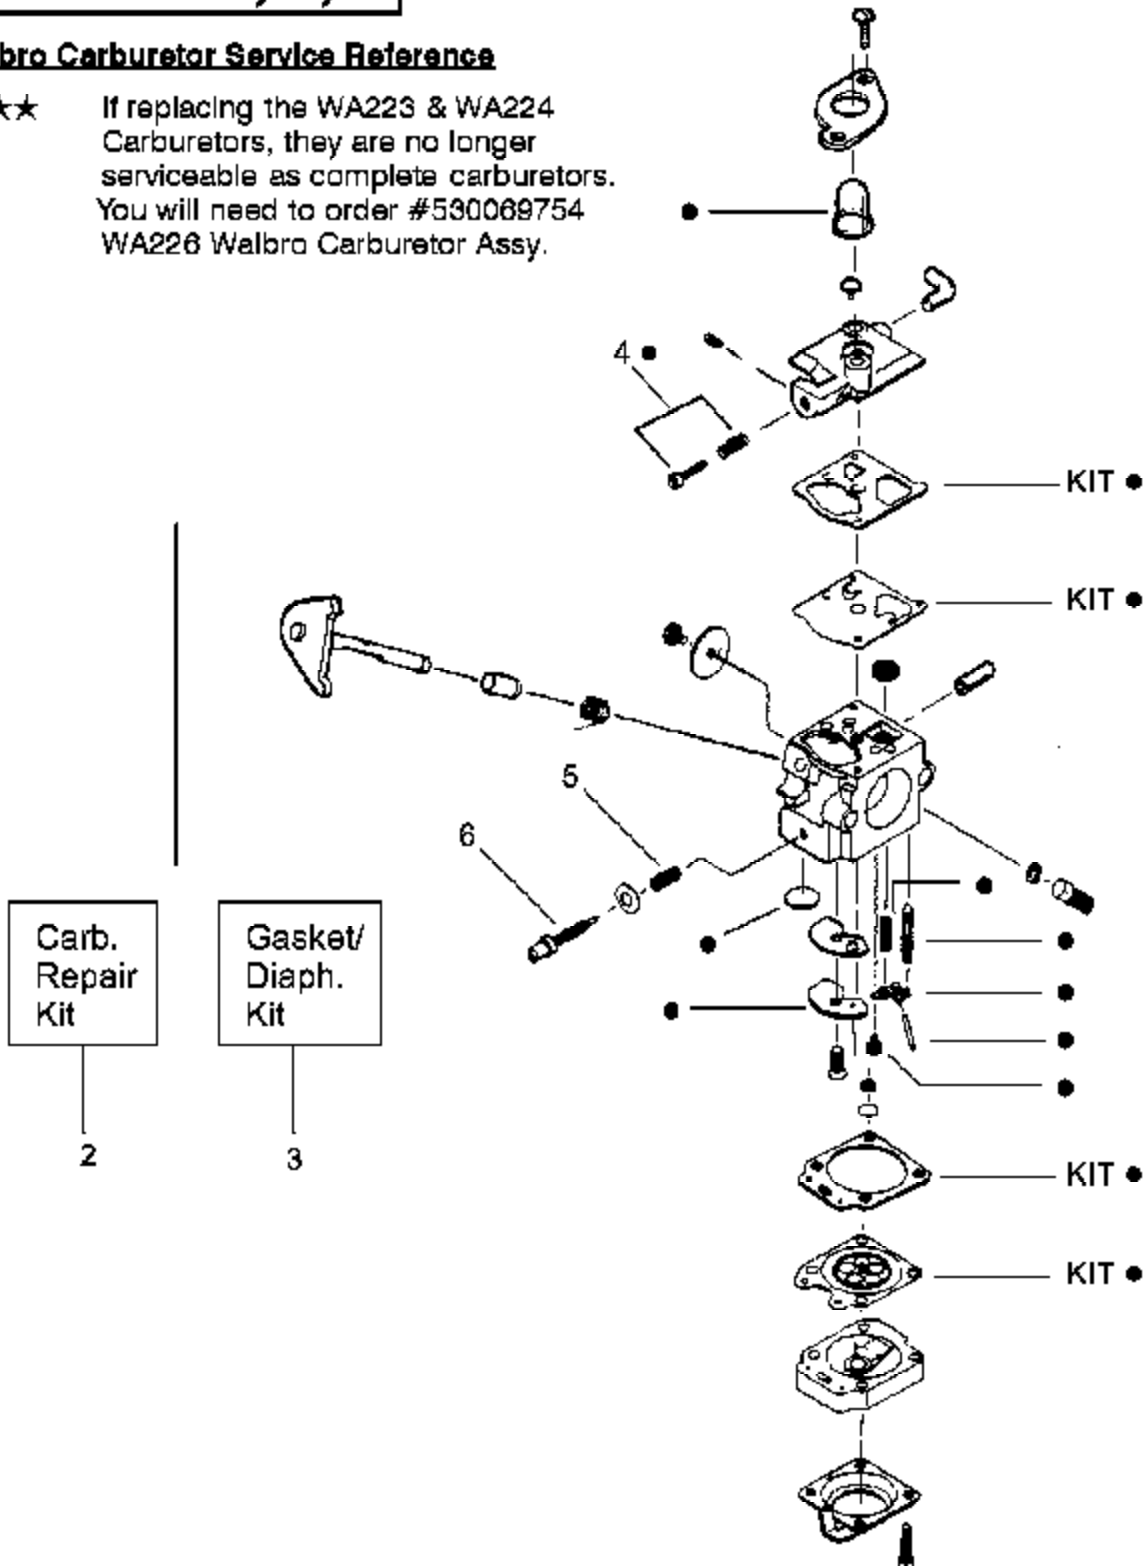

Carb.
Repair
Kit

2

Gasket/
Diaph.
Kit

3

Ref #	Part Number	Qty	Description
1	530038403		Limiter Cap
2	530069839		Carburetor Repair Kit WA223 (DOT=Indicates Contents)
3	530069844		Gasket/Diaphragm WA223, WA224 & WA226 (KIT=Indicates Contents)
4	530035296		Idle Screw & Spring Kit
5	530035342		Low Speed Spring
6	530035341		Low Speed Needle

XT200 Gas Trim Page 4 of 12
 Carburetor Assembly (WA223)

TYPE 1,2,3

WA224 - See Service Ref.

WA226-#530069754

C1U-W7 Zama - 530069971

Walbro Carburetor Service Reference

★★★★★ If replacing the WA223 & WA224 Carburetors, they are no longer serviceable as complete carburetors. You will need to order #530069754 WA226 Walbro Carburetor Assy.

Ref #	Part Number	Qty	Description
2	530069841		Carburetor Repair Kit WA224 (DOT=Indicates Contents)
2	530069842		Carburetor Repair Kit WA226 (DOT=Indicates Contents)
2	530069969		Carburetor Repair Kit C1U-W7 (DOT=Indicates Contents)
3	530069844		Gasket/Diaphragm WA223, WA224 & WA226 (KIT=Indicates Contents)
3	530069970		Gasket/Diaphragm C1U-W7 (Zama) (KIT=Indicates Contents)
4	530035296		Idle Screw & Spring Kit
5	530035342		Low Speed Spring
6	530035341		Low Speed Needle
530069754	530069754		Carburetor Assembly - WA226
530069971	530069971	XT200 Gas	Carburetor Assembly - C1U-W7
			Carburetor Assembly (WA224)

Ref #	Part Number	Qty	Description
57	530069400		Starter Pulley Kit (Incl. 38)
58	530042085		Starter Spring
59	530069685		Kit-Fan Hsg/Shroud
60	530069616		Kit-Engine Gasket (Incl. 7,10,26,49)
61	530016379		Retainer
62	530014347		Assy-Fuel Cap
63	530095646		Assy-Fuel Pickup
64	530069247		Kit-Fuel Line (Small)
65	530069216		Kit-Fuel Line (Large)
66	530049379		Assy-Fuel Tank (Incl. cap, fuel lines, filter)