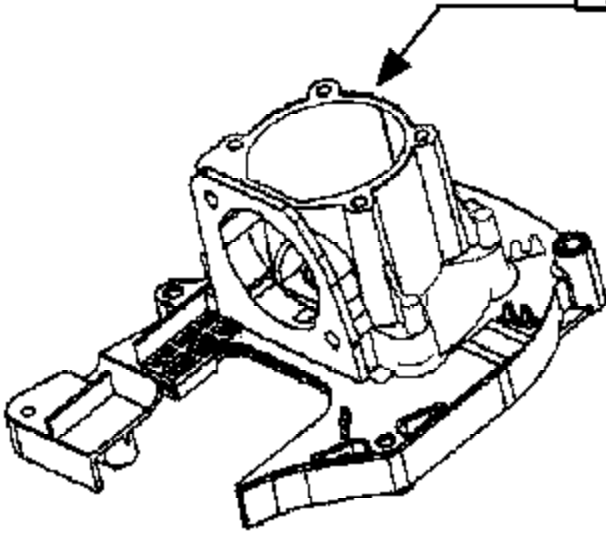

SERVICE REFERENCE

Note: When replacing item# 49 on page 3, please note if the surface indicated by the arrow is flat or has a beveled edge and order accordingly.

(A) Flat Surface - 530-019181 Gasket

(B) Beveled surface - 530-056097 O-ring

A