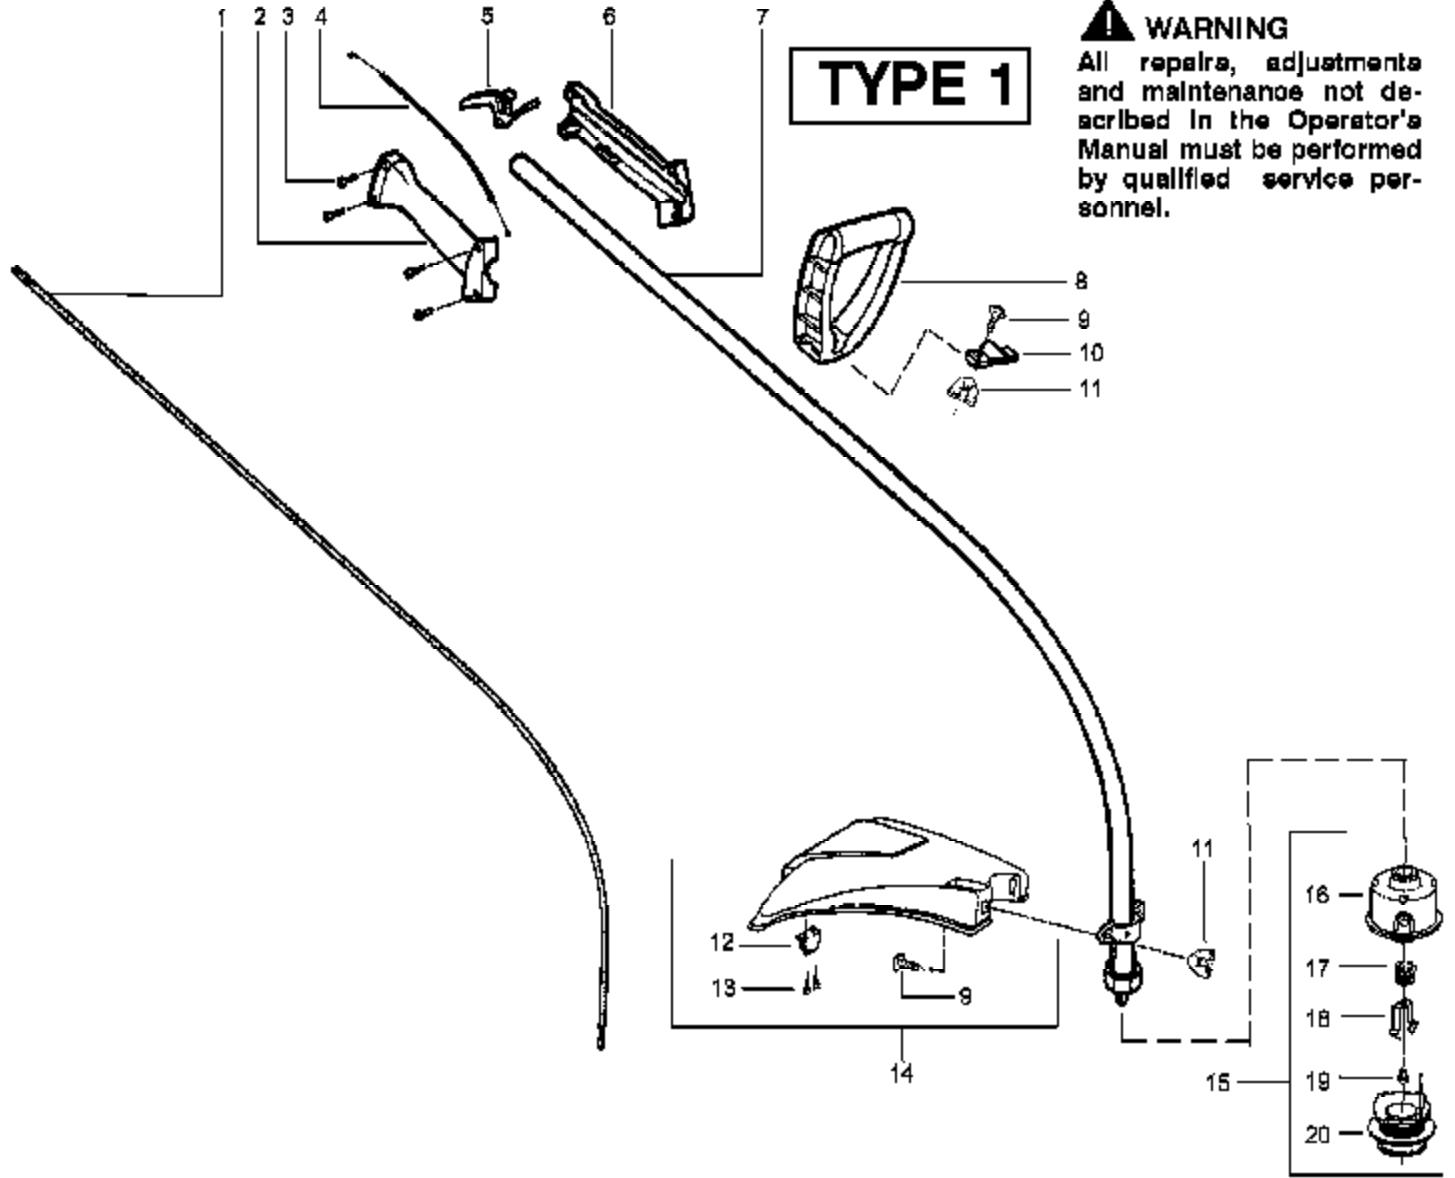

Ref #	Part Number	Qty	Description
1	530095613		Shaft-Flex
2	530038581		Throttle Hsg. (Right)
3	530016349		Screw-Throttle Hsg.
4	530071548		Kit-Throttle Cable Ass'y.
5	530038682		Trigger
6	530038580		Throttle Hsg. (Left)
7	530071425		Drive Shaft Hsg. Ass'y
8	530038708		Assist Handle
9	530015820		Bolt-Handle/Shield
10	530094742		Clamp-Handle Assist
11	530016118		Wingnut-Handle/Shield
12	530052287		Line Limiter
13	530015966		Screw-Line Limiter
14	530069686		Handle, Chassis & Bar Ass'y. (Incl. 9,11,12,13)
15	952701666		Kit Shield Ass'y. (Incl. 16-20)
16	530069690		Cutting Head Ass'y. (Incl. 16-20)
17	530401464		Kit-Hub Ass'y
18	530401466		Spring-Compression
19	530401467		Clip-Retainer-Head
20	530401467		Screw w/ Washer-Head
	952711527		Spool w/Line
	530088137		Manual Not Shown
	530055350		Shaft Warning Decal Not Shown
	530055162		Stop Decal Not Shown