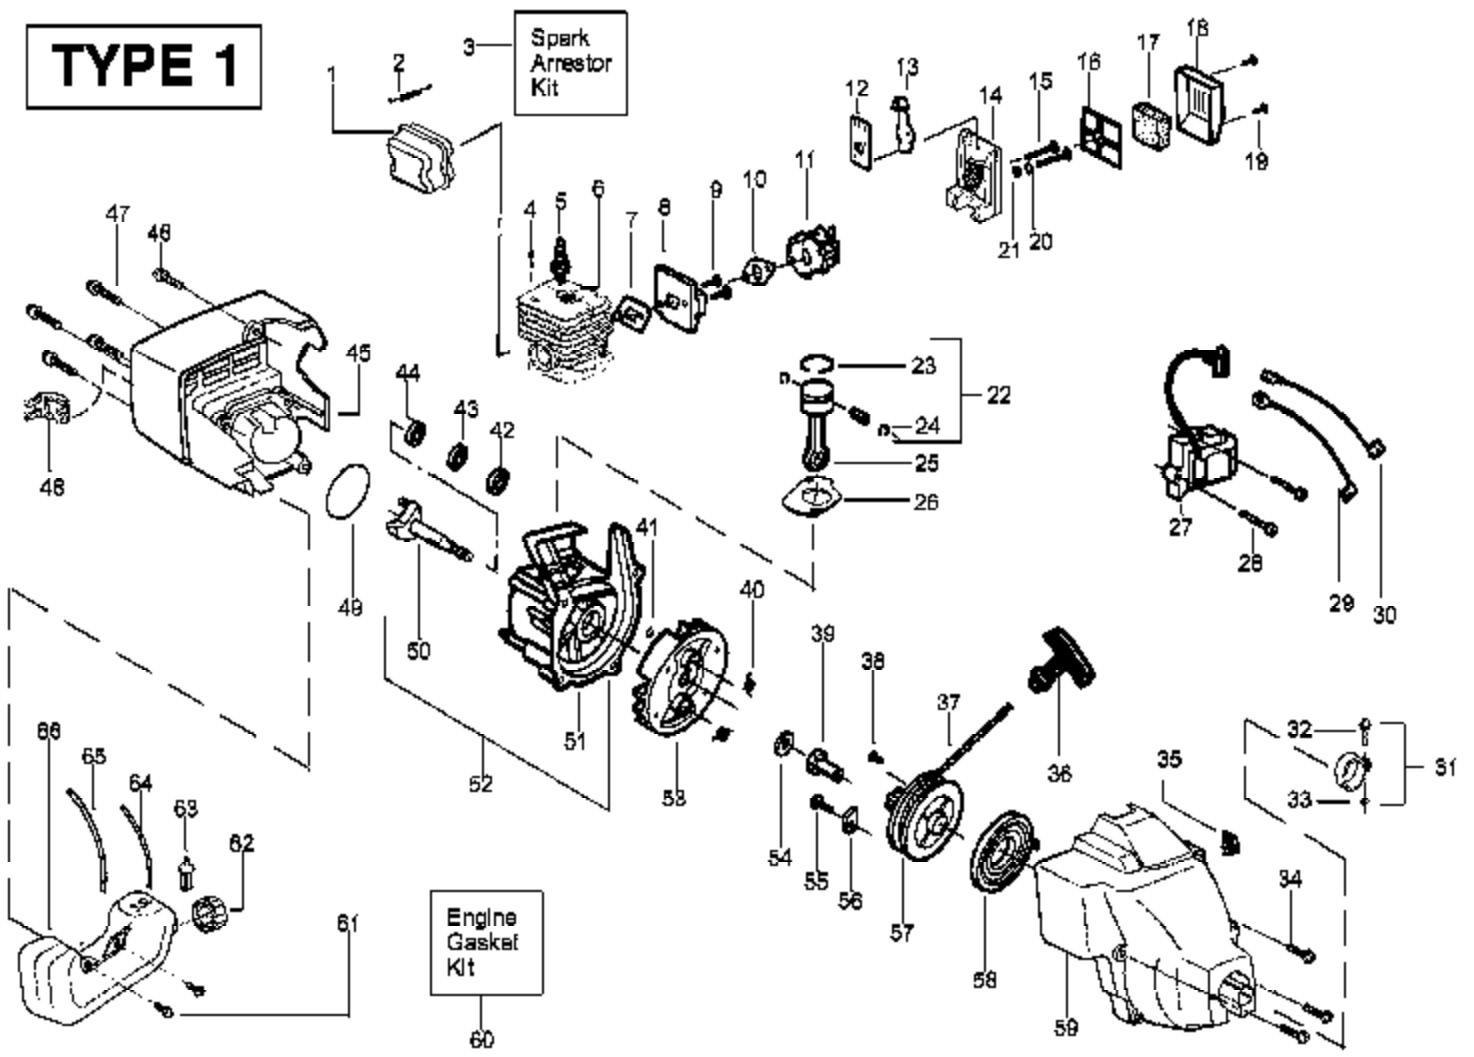

TYPE 1

Ref #	Part Number	Qty	Description
1	530071396		Kit-Muffler S.A. (Incl. 2,3)
2	530042088		Muffler Spring
3	530071391		Kit-Spark Arrestor
4	530015953		Screw-Cylinder
5	952030249		Spark Plug (RCJ-6Y)
6	530069619		Kit-Cylinder
7	530069616		Gasket-Cyl./Carb. (kit)
8	530047659		Carb. Adaptor
9	530016014		Screw
10	530069616		Gasket-Carb.(kit)
11	530069971		Kit-Carburetor Ass'y (Incl. Limiter Cap)
12	530038747		Choke Plate Mounting
13	530038686		Choke Shutter
14	530052431		XT200 Gas Engine Assembly Type 1
15	530015887		Air Box
15	530015887		Screw
16	530036569		Plate-Filter Support
17	530036575		Air Filter Foam
18	530036568		Air Filter Cover
19	530015880		Screw
20	530015852		Spacer-Choke
21	530015254		Washer
22	530069621		Kit-Piston (Incl. 23, 24 & Pin)
23	530036404		Piston Ring
24	530015162		Piston Pin Retainer
25	530069615		Connecting Rod Ass'y.
26	530069616		Gasket-Cylinder (kit)
27	530055160		Ignition Module
28	530016357		Screw
29	530014662		Assy-Ground Wire
30	530014663		Assy-Leadwire
31	530056365		Nose Cone Clamp Ass'y. (Incls. 32 & 33)
32	530016381		Screw-Nose Cone
33	530016382		Nut-Nose Cone
34	530015810		Screw
35	530071356		Kit-On/Off Switch
36	530027569		Starter Handle
37	530069232		Kit-Rope
38	530016080		Screw
39	530038604		Drive Coupling
40	530023817		Starter Dog Spring
41	530015941		Retain. Ring-C'shaft
42	530055728		Outer Bearing
43	530071615		Kit-C'case Seal
44	530032125		Inner Bearing
45	530069685		Assy.-Fan Hsg/Shroud
46	530015886		Screw
47	530015810		Screw
48	530054536		Guard-Muffler
49			O-Ring-C'case (kit) See Service Reference
50	530054753		Assy-Crankshaft
51	530071627		Kit-Crankcase Ass'y. (Incl. 42-44)
52	530071624		C'case & C'shaft Assy. (Incl. 41,50,51)
53	530069886		Flywheel Ass'y.
54	530015828		Washer-Flat
55	530015775		Screw
56	530027523		Retainer-Can