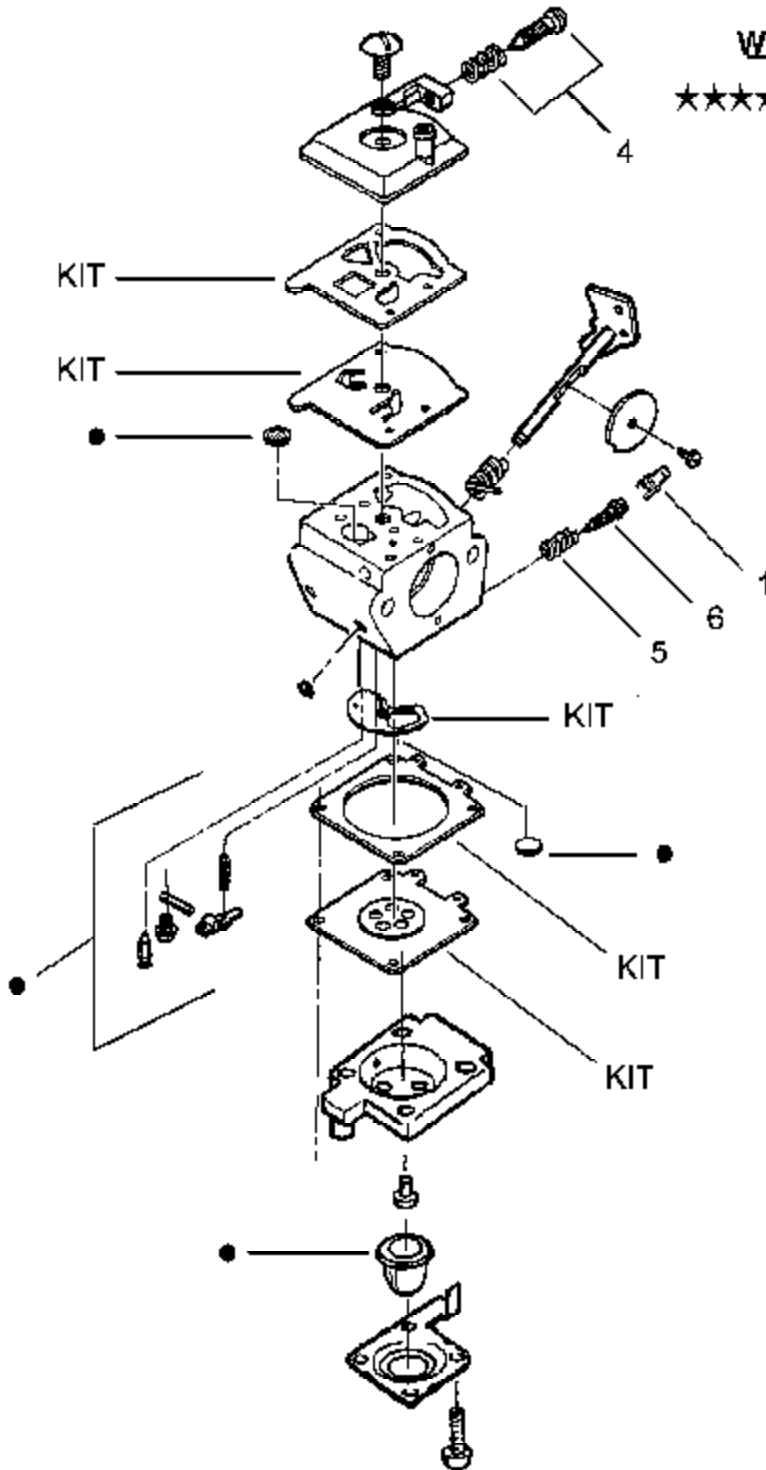

Kit - Carburetor Assembly No. 530071630 - C1U-W7D

Note: No Repair kits are available for this carburetor, please order the complete assembly part number 530-071630 (C1U-W7D)

Ref #	Part Number	Qty	Description
530071630	530071630		Carburetor Assembly (C1U-W7D)

XT200 Gas Trim Page 2 of 12
Carburetor Assembly (C1U-W

WA223 - See Service Ref.

TYPE 1,2,3

Walbro Carburetor Service Reference

★★★★★

If replacing the WA223 & WA224 Carburetors, they are no longer serviceable as complete carburetors. You will need to order #530089754 WA226 Walbro Carburetor Assy.

Carb.
Repair
Kit

2

Gasket/
Diaph.
Kit

3

Ref #	Part Number	Qty	Description
1	530038403		Limiter Cap
2	530069839		Carburetor Repair Kit WA223 (DOT=Indicates Contents)
3	530069844		Gasket/Diaphragm WA223, WA224 & WA226 (KIT=Indicates Contents)
4	530035296		Idle Screw & Spring Kit
5	530035342		Low Speed Spring
6	530035341		Low Speed Needle

Ref #	Part Number	Qty	Description
57	530069400		Starter Pulley Kit (Incl. 38)
58	530042085		Starter Spring
59	530069685		Kit-Fan Hsg/Shroud
60	530069616		Kit-Engine Gasket (Incl. 7,10,26,49)
61	530016379		Retainer
62	530014347		Assy-Fuel Cap
63	530095646		Assy-Fuel Pickup
64	530069247		Kit-Fuel Line (Small)
65	530069216		Kit-Fuel Line (Large)
66	530049379		Assy-Fuel Tank (Incl. cap, fuel lines, filter)