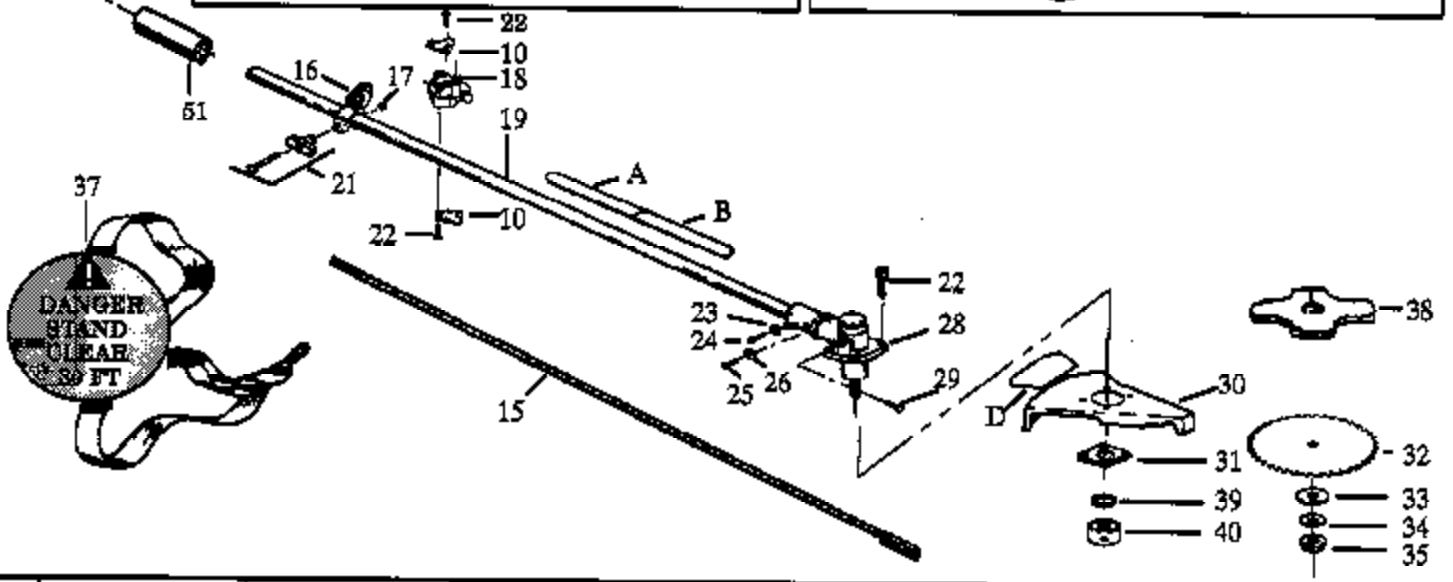

Gasket/
Dia.
Kit

18

Carb.
Repair
Kit

17

Ref #	Part Number	Qty	Description
1	530035014		Metering Diaphragm
2	530035151		Metering Diaphragm Gasket
3	530035147		Circuit Plate Gasket
4	530035142		Hi Speed Needle
5	530035036		Hi Speed Needle Spring
6	530035141		Idle Needle
7	530035023		Idle Needle Spring
8	530035203		Idle Speed Screw
9	530035208		Idle Speed Spring
10	530035028		Metering Lever Pin
11	530035031		Metering Lever
12	530035188		Metering Lever Spring Included in Carburetor Kwik Repair Kit.
13	530035106		Inlet Needle Valve Included in Carburetor Kwik Repair Kit.
14	530035178		Inlet Screen Included in Carburetor Kwik Repair Kit.
15	530035166		Pump Diaphragm Included in Carburetor Kwik Repair Kit.
16	530035164		Pump Gasket Included in Carburetor Kwik Repair Kit.
17	530035260		Carb. Kwik Repair Kit
18	530035185		Carb. Gasket/Diaphragm Kit Included in Carburetor Kwik Repair Kit.

XT125KT Gas Tripper
 Kit. Page 2 of 10
 CARBURETOR WA-199 BRE

Ref #	Part Number	Qty	Description
1	530069623		Carburetor Repair Kit Parts indicated by an . in illustration are for clarity only, order complete assembly.
2	530038317		Limiter Cap-Low
3	530038318		Limiter Cap-High

XT125KT Gas Trigger

Page 6 of 10

CUTTING HEAD & SHROUD

Ref #	Part Number	Qty	Description
D	530027749		Decal-Blade Direction (Not a serviceable part) Not Shown.

XT125KT Gas Trimmer Page 7 of 10
CUTTING HEAD & SHROUD