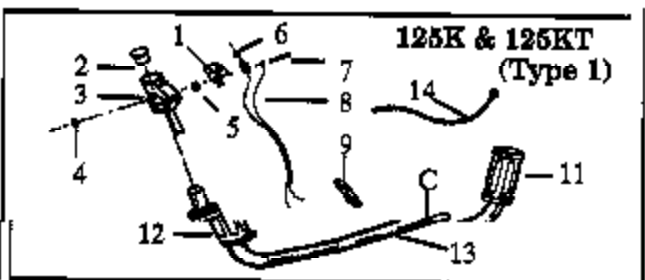

Gasket/
Dia.
Kit

18

Carb.
Repair
Kit

17

Ref #	Part Number	Qty	Description
1	530035014		Metering Diaphragm
2	530035151		Metering Diaphragm Gasket
3	530035147		Circuit Plate Gasket
4	530035142		Hi Speed Needle
5	530035036		Hi Speed Needle Spring
6	530035141		Idle Needle
7	530035023		Idle Needle Spring
8	530035203		Idle Speed Screw
9	530035208		Idle Speed Spring
10	530035028		Metering Lever Pin
11	530035031		Metering Lever
12	530035188		Metering Lever Spring Included in Carburetor Kwik Repair Kit.
13	530035106		Inlet Needle Valve Included in Carburetor Kwik Repair Kit.
14	530035178		Inlet Screen Included in Carburetor Kwik Repair Kit.
15	530035166		Pump Diaphragm Included in Carburetor Kwik Repair Kit.
16	530035164		Pump Gasket Included in Carburetor Kwik Repair Kit.
17	530035260		Carb. Kwik Repair Kit
18	530035185		Carb. Gasket/Diaphragm Kit Included in Carburetor Kwik Repair Kit.

XT125KT Gas Tripper
 Kit. Page 2 of 10
 CARBURETOR WA-199 BRE

Ref #	Part Number	Qty	Description
1	530069623		Carburetor Repair Kit Parts indicated by an . in illustration are for clarity only, order complete assembly.
2	530038317		Limiter Cap-Low
3	530038318		Limiter Cap-High

XT125KT Gas Trigger

Page 6 of 10

CUTTING HEAD & SHROUD

Ref #	Part Number	Qty	Description
D	530027749		Decal-Blade Direction (Not a serviceable part) Not Shown.

XT125KT Gas Trimmer Page 7 of 10
CUTTING HEAD & SHROUD