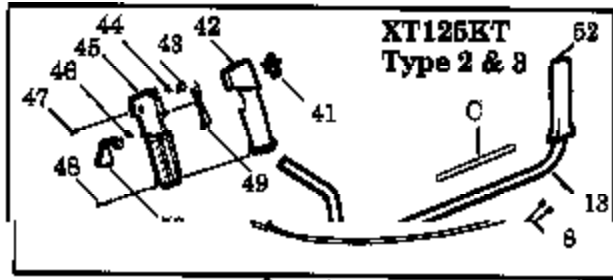

Gasket/
Dia.
Kit

18

Carb.
Repair
Kit

17

Ref #	Part Number	Qty	Description
1	530035014		Metering Diaphragm
2	530035151		Metering Diaphragm Gasket
3	530035147		Circuit Plate Gasket
4	530035142		Hi Speed Needle
5	530035036		Hi Speed Needle Spring
6	530035141		Idle Needle
7	530035023		Idle Needle Spring
8	530035203		Idle Speed Screw
9	530035208		Idle Speed Spring
10	530035028		Metering Lever Pin
11	530035031		Metering Lever
12	530035188		Metering Lever Spring Included in Carburetor Kwik Repair Kit.
13	530035106		Inlet Needle Valve Included in Carburetor Kwik Repair Kit.
14	530035178		Inlet Screen Included in Carburetor Kwik Repair Kit.
15	530035166		Pump Diaphragm Included in Carburetor Kwik Repair Kit.
16	530035164		Pump Gasket Included in Carburetor Kwik Repair Kit.
17	530035260		Carb. Kwik Repair Kit
18	530035185		Carb. Gasket/Diaphragm Kit Included in Carburetor Kwik Repair Kit.

XT125KT Gas Tripper
 Kit. Page 2 of 10
 CARBURETOR WA-199 BRE

Ref #	Part Number	Qty	Description
1	530069623		Carburetor Repair Kit Parts indicated by an . in illustration are for clarity only, order complete assembly.
2	530038317		Limiter Cap-Low
3	530038318		Limiter Cap-High

XT125KT Gas Trigger

Page 6 of 10

CUTTING HEAD & SHROUD

Ref #	Part Number	Qty	Description
D	530027749		Decal-Blade Direction (Not a serviceable part) Not Shown.

XT125KT Gas Trimmer Page 7 of 10
CUTTING HEAD & SHROUD