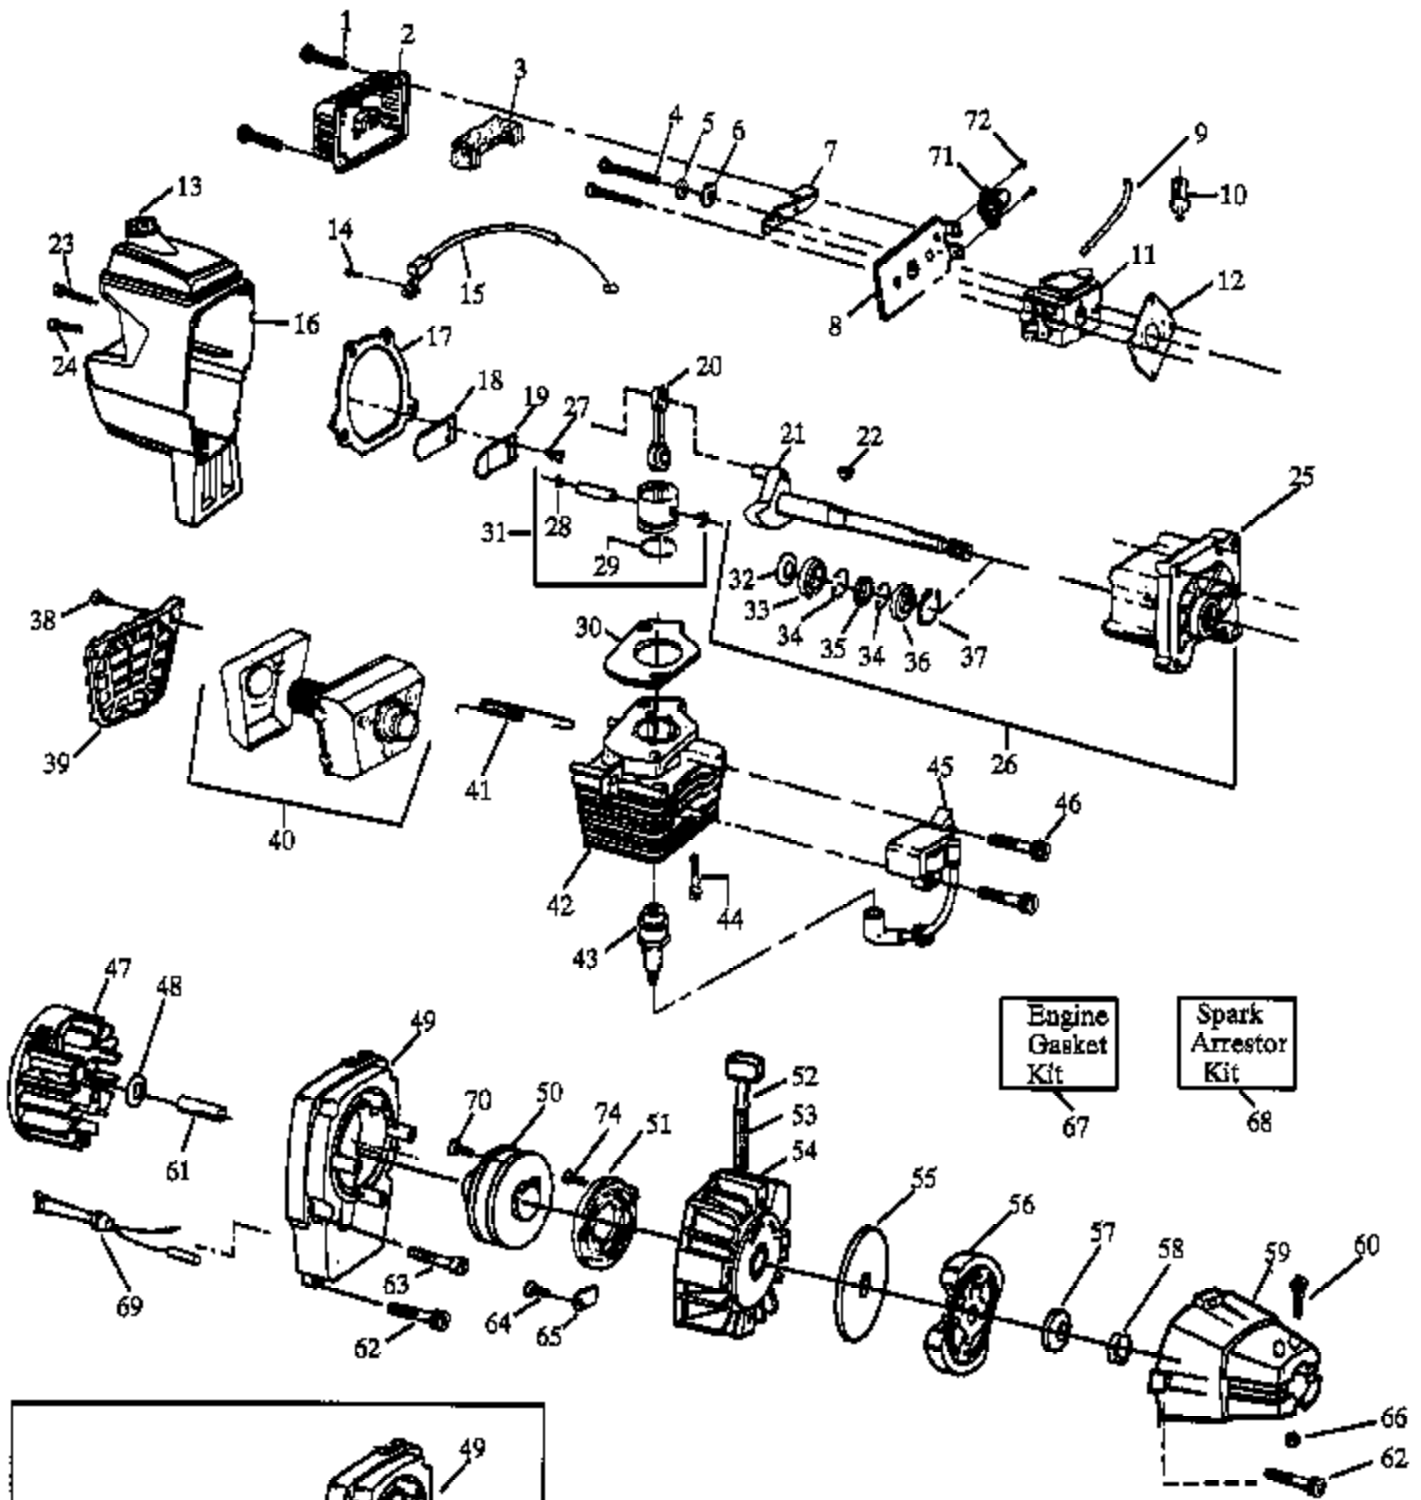

Gasket/
Dia.
Kit

18

Carb.
Repair
Kit

17

Ref #	Part Number	Qty	Description
1	530035014		Metering Diaphragm
2	530035151		Metering Diaphragm Gasket
3	530035147		Circuit Plate Gasket
4	530035142		Hi Speed Needle
5	530035036		Hi Speed Needle Spring
6	530035141		Idle Needle
7	530035023		Idle Needle Spring
8	530035203		Idle Speed Screw
9	530035208		Idle Speed Spring
10	530035028		Metering Lever Pin
11	530035031		Metering Lever
12	530035188		Metering Lever Spring Included in Carburetor Kwik Repair Kit.
13	530035106		Inlet Needle Valve Included in Carburetor Kwik Repair Kit.
14	530035178		Inlet Screen Included in Carburetor Kwik Repair Kit.
15	530035166		Pump Diaphragm Included in Carburetor Kwik Repair Kit.
16	530035164		Pump Gasket Included in Carburetor Kwik Repair Kit.
17	530035260		Carb. Kwik Repair Kit
18	530035185		Carb. Gasket/Diaphragm Kit Included in Carburetor Kwik Repair Kit.

XT125KT Gas Tripper
 Kit. Page 2 of 10
 CARBURETOR WA-199 BRE

Ref #	Part Number	Qty	Description
1	530069623		Carburetor Repair Kit Parts indicated by an . in illustration are for clarity only, order complete assembly.
2	530038317		Limiter Cap-Low
3	530038318		Limiter Cap-High

XT125KT Gas Trigger

Page 6 of 10

CUTTING HEAD & SHROUD

Ref #	Part Number	Qty	Description
D	530027749		Decal-Blade Direction (Not a serviceable part) Not Shown.

XT125KT Gas Trimmer Page 7 of 10
CUTTING HEAD & SHROUD