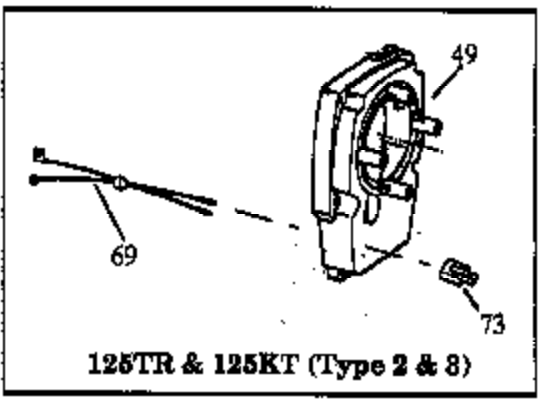

125TR & 125KT (Type 2 & 8)

Ref #	Part Number	Qty	Description
1	530015773		Screw
2	530027529		Air Filter Cover
3	530027530		Air Filter
4	530015849		Screw
5	530015852		Spacer
6	530015254		Wave Washer
7	530038103		Choke Shutter
8	530027527		Type 1 Model XT125, XT125T,XT125KT
8	530037930		Type 1-2 Model XT125TR & Type 2-3 XT125KT
9	530069247		Fuel Line
9	530069571		Return Line Types 2 & 3 Model XT125TR,XT125KT
10	530014362		Fuel Pick-up Ass'y.
11	530035259		Type 1 (WT-199) Model XT125, XT125T,XT125KT
11	530069651		Type 1-2 Model XT125TR
11	530069651		Type 2-3 (WT-298A) Model XT125KT
12	530019156		Carburetor Gasket
13	530014347		Fuel Cap Ass'y.
14	530015775		Screw
15	530037497		Type 1 & 2 XT125,XT125T
15	530027681		Type 1 Model XT125K,XT125KT
15	530047040		Type 1-2 Model XT125TR
15	530047040		Type 2-3 Model XT125KT
16	530027982		Type 1 Model XT125,XT125T,XT125KT
16	530047086		Type 1-2 Model XT125TR
16	530047086		Type 2-3 Model XT125KT
17	530019154		Gasket
18	530027593		Reed
19	530027594		Reed Stop
20	530010960		Connecting Rod Ass'y. (Inc.Bearings)
21	530010934		Crankshaft Ass'y. See Service Ref. 1
22	530015126		Flywheel Key
23	530015772		Screw
24	530015771		Screw
25	530014016		Crankcase Ass'y. (Inc.33-36)
26	530014015		Crankcase & Crankshaft Ass'y. (Inc.21,25, 33-37)
27	530016064		Screw
28	530015162		Piston Pin Retainer
29	530025875		Piston Ring
30	530019178		Cylinder Gasket
31	530069275		Piston Kit (Inc.28,29 & pin)
33	530032103		Inner Bearing
34	530015787		Retaining Ring
35	530019158		Crankshaft Seal
36	530032102		Outer Bearing
37	530015789		Crankshaft Retaining Ring
38	530015717		Screw
39	530027781		Muffler Guard
40	530069257		Muffler Kit
41	530036409		Muffler Spring
42	530069626		Cylinder
43	530030077		Type 1 & 2 Model XT125,XT125T,XT125K,XT125KT
43	530030077		Type 1 Model XT125TR
43	530030075		Type 2 Model XT125TR
43	530030075		Type 2-3 Model XT125KT
44	530015239		Screw
45	530039134		Ignition Module Kit

XT125KT Gas, Type 1
ENGINE & SHROUD

Page 9 of 10
Type 1 (WT-199) Model XT125, XT125T,XT125KT