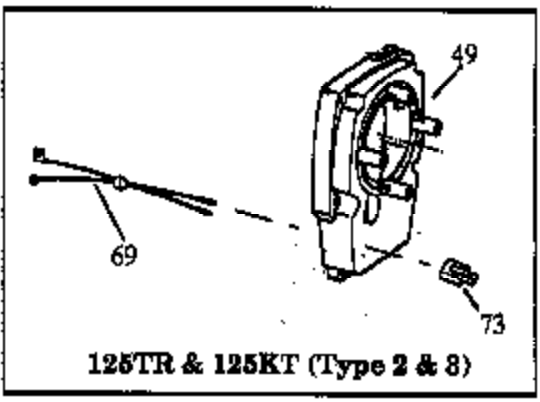

Carb.
Repair
Kit

1

Ref #	Part Number	Qty	Description
1	530069623		Carburetor Repair Kit Parts indicated by an . in illustration are for clarity only, order complete assembly.
2	530038317		Limiter Cap-Low
3	530038318		Limiter Cap-High

XT125K Gas Trimmer - of 10
CUTTING HEAD & SHOULDER

Ref #	Part Number	Qty	Description
D	530027749		Decal-Blade Direction (Not a serviceable part) Not Shown.

XT125K Gas Trimmer Page 7 of 10
CUTTING HEAD & SHROUD