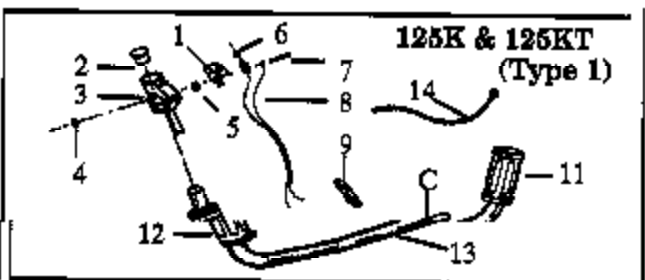

Ref #	Part Number	Qty	Description
1	530035014		Metering Diaphragm
2	530035151		Metering Diaphragm Gasket
3	530035147		Circuit Plate Gasket
4	530035142		Hi Speed Needle
5	530035036		Hi Speed Needle Spring
6	530035141		Idle Needle
7	530035023		Idle Needle Spring
8	530035203		Idle Speed Screw
9	530035208		Idle Speed Spring
10	530035028		Metering Lever Pin
11	530035031		Metering Lever
12	530035188		Metering Lever Spring Included in Carburetor Kwik Repair Kit.
			XT125K Gas Trim Page 2 of 10
			CARBURETOR WA-199 BRE
13	530035106		Inlet Needle Valve Included in Carburetor Kwik Repair Kit.
14	530035178		Inlet Screen Included in Carburetor Kwik Repair Kit.
15	530035166		Pump Diaphragm Included in Carburetor Kwik Repair Kit.
16	530035164		Pump Gasket Included in Carburetor Kwik Repair Kit.
17	530035260		Carb. Kwik Repair Kit
18	530035185		Carb. Gasket/Diaphragm Kit Included in Carburetor Kwik Repair Kit.

Carb.
Repair
Kit

1

Ref #	Part Number	Qty	Description
1	530069623		Carburetor Repair Kit Parts indicated by an . in illustration are for clarity only, order complete assembly.
2	530038317		Limiter Cap-Low
3	530038318		Limiter Cap-High

XT125K Gas Trimmer - of 10
CUTTING HEAD & SHOULDER

Ref #	Part Number	Qty	Description
D	530027749		Decal-Blade Direction (Not a serviceable part) Not Shown.

XT125K Gas Trimmer Page 7 of 10
CUTTING HEAD & SHROUD