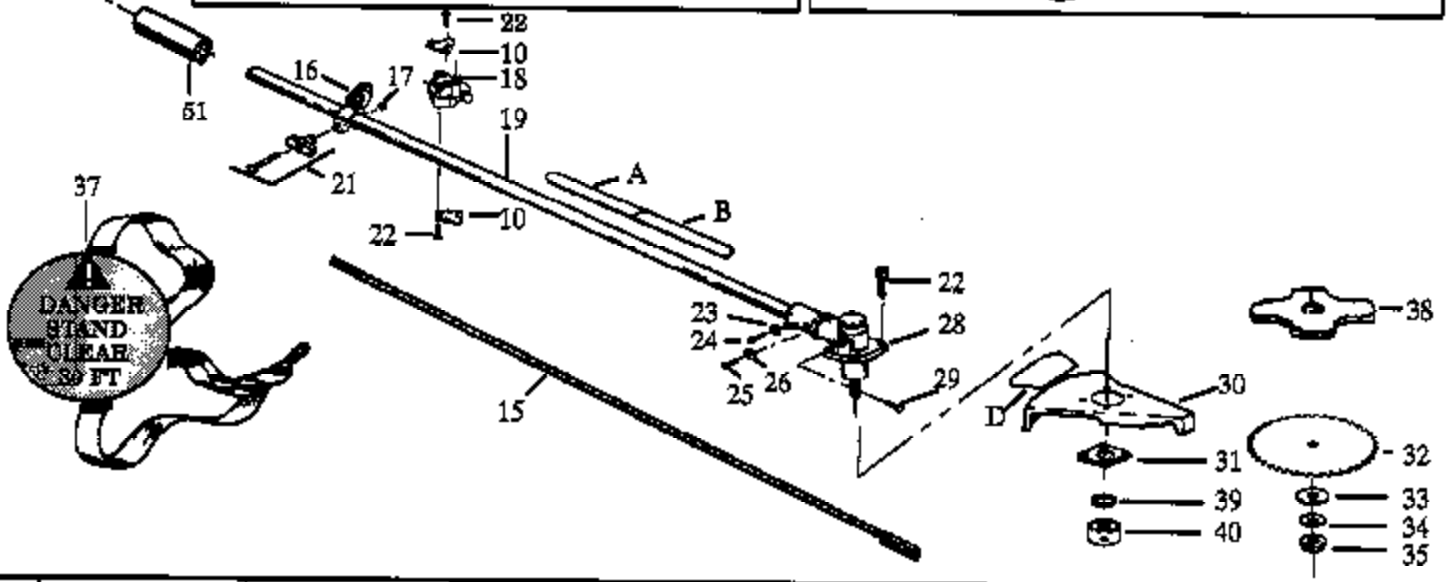

Ref #	Part Number	Qty	Description
1	530035014		Metering Diaphragm
2	530035151		Metering Diaphragm Gasket
3	530035147		Circuit Plate Gasket
4	530035142		Hi Speed Needle
5	530035036		Hi Speed Needle Spring
6	530035141		Idle Needle
7	530035023		Idle Needle Spring
8	530035203		Idle Speed Screw
9	530035208		Idle Speed Spring
10	530035028		Metering Lever Pin
11	530035031		Metering Lever
12	530035188		Metering Lever Spring Included in Carburetor Kwik Repair Kit.
			XT125K Gas Trim Page 2 of 10
			CARBURETOR WA-199 BRE
13	530035106		Inlet Needle Valve Included in Carburetor Kwik Repair Kit.
14	530035178		Inlet Screen Included in Carburetor Kwik Repair Kit.
15	530035166		Pump Diaphragm Included in Carburetor Kwik Repair Kit.
16	530035164		Pump Gasket Included in Carburetor Kwik Repair Kit.
17	530035260		Carb. Kwik Repair Kit
18	530035185		Carb. Gasket/Diaphragm Kit Included in Carburetor Kwik Repair Kit.

Carb.
Repair
Kit

1

Ref #	Part Number	Qty	Description
1	530069623		Carburetor Repair Kit Parts indicated by an . in illustration are for clarity only, order complete assembly.
2	530038317		Limiter Cap-Low
3	530038318		Limiter Cap-High

XT125K Gas Trimmer - of 10
CUTTING HEAD & SHOULDER

Ref #	Part Number	Qty	Description
D	530027749		Decal-Blade Direction (Not a serviceable part) Not Shown.

XT125K Gas Trimmer Page 7 of 10
CUTTING HEAD & SHROUD