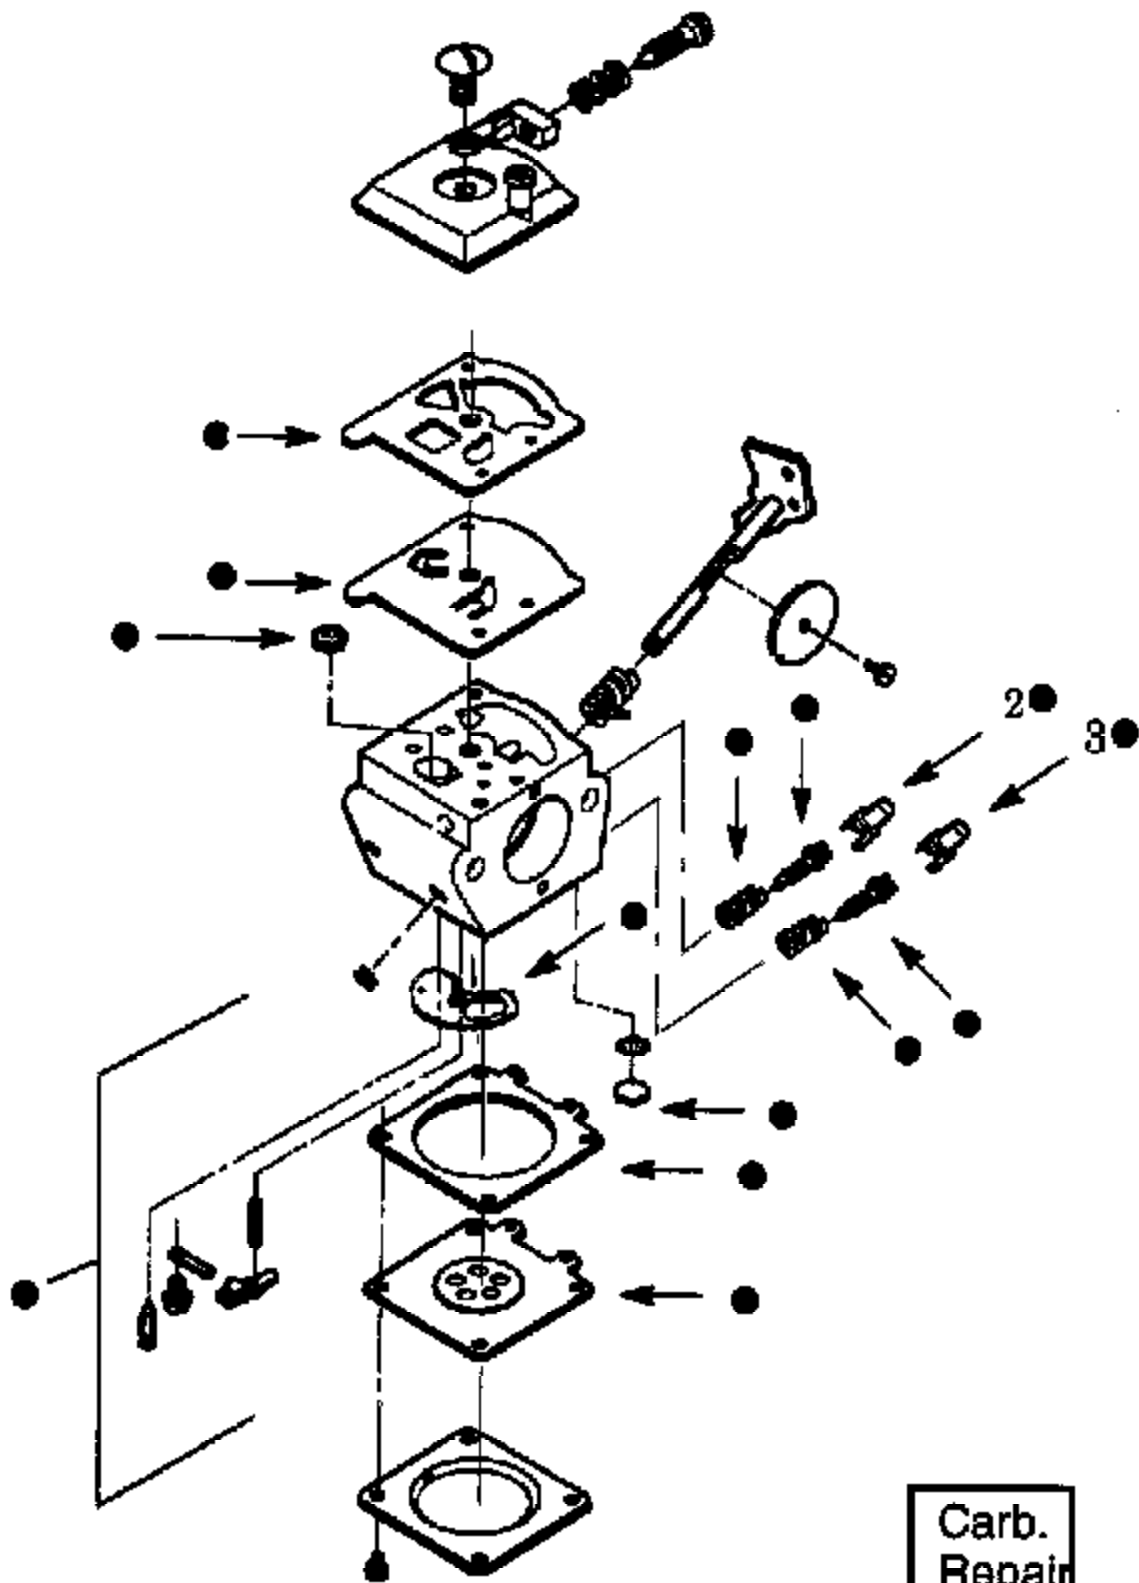

Ref #	Part Number	Qty	Description
1	530035014		Metering Diaphragm
2	530035151		Metering Diaphragm Gasket
3	530035147		Circuit Plate Gasket
4	530035142		Hi Speed Needle
5	530035036		Hi Speed Needle Spring
6	530035141		Idle Needle
7	530035023		Idle Needle Spring
8	530035203		Idle Speed Screw
9	530035208		Idle Speed Spring
10	530035028		Metering Lever Pin
11	530035031		Metering Lever
12	530035188		Metering Lever Spring Included in Carburetor Kwik Repair Kit.
			XT125K Gas Trim Page 2 of 10
			CARBURETOR WA-199 BRE
13	530035106		Inlet Needle Valve Included in Carburetor Kwik Repair Kit.
14	530035178		Inlet Screen Included in Carburetor Kwik Repair Kit.
15	530035166		Pump Diaphragm Included in Carburetor Kwik Repair Kit.
16	530035164		Pump Gasket Included in Carburetor Kwik Repair Kit.
17	530035260		Carb. Kwik Repair Kit
18	530035185		Carb. Gasket/Diaphragm Kit Included in Carburetor Kwik Repair Kit.

Carb.
Repair
Kit

1

Ref #	Part Number	Qty	Description
1	530069623		Carburetor Repair Kit Parts indicated by an . in illustration are for clarity only, order complete assembly.
2	530038317		Limiter Cap-Low
3	530038318		Limiter Cap-High

XT125K Gas Trimmer - of 10
CUTTING HEAD & SHOULDER

Ref #	Part Number	Qty	Description
D	530027749		Decal-Blade Direction (Not a serviceable part) Not Shown.

XT125K Gas Trimmer Page 7 of 10
CUTTING HEAD & SHROUD