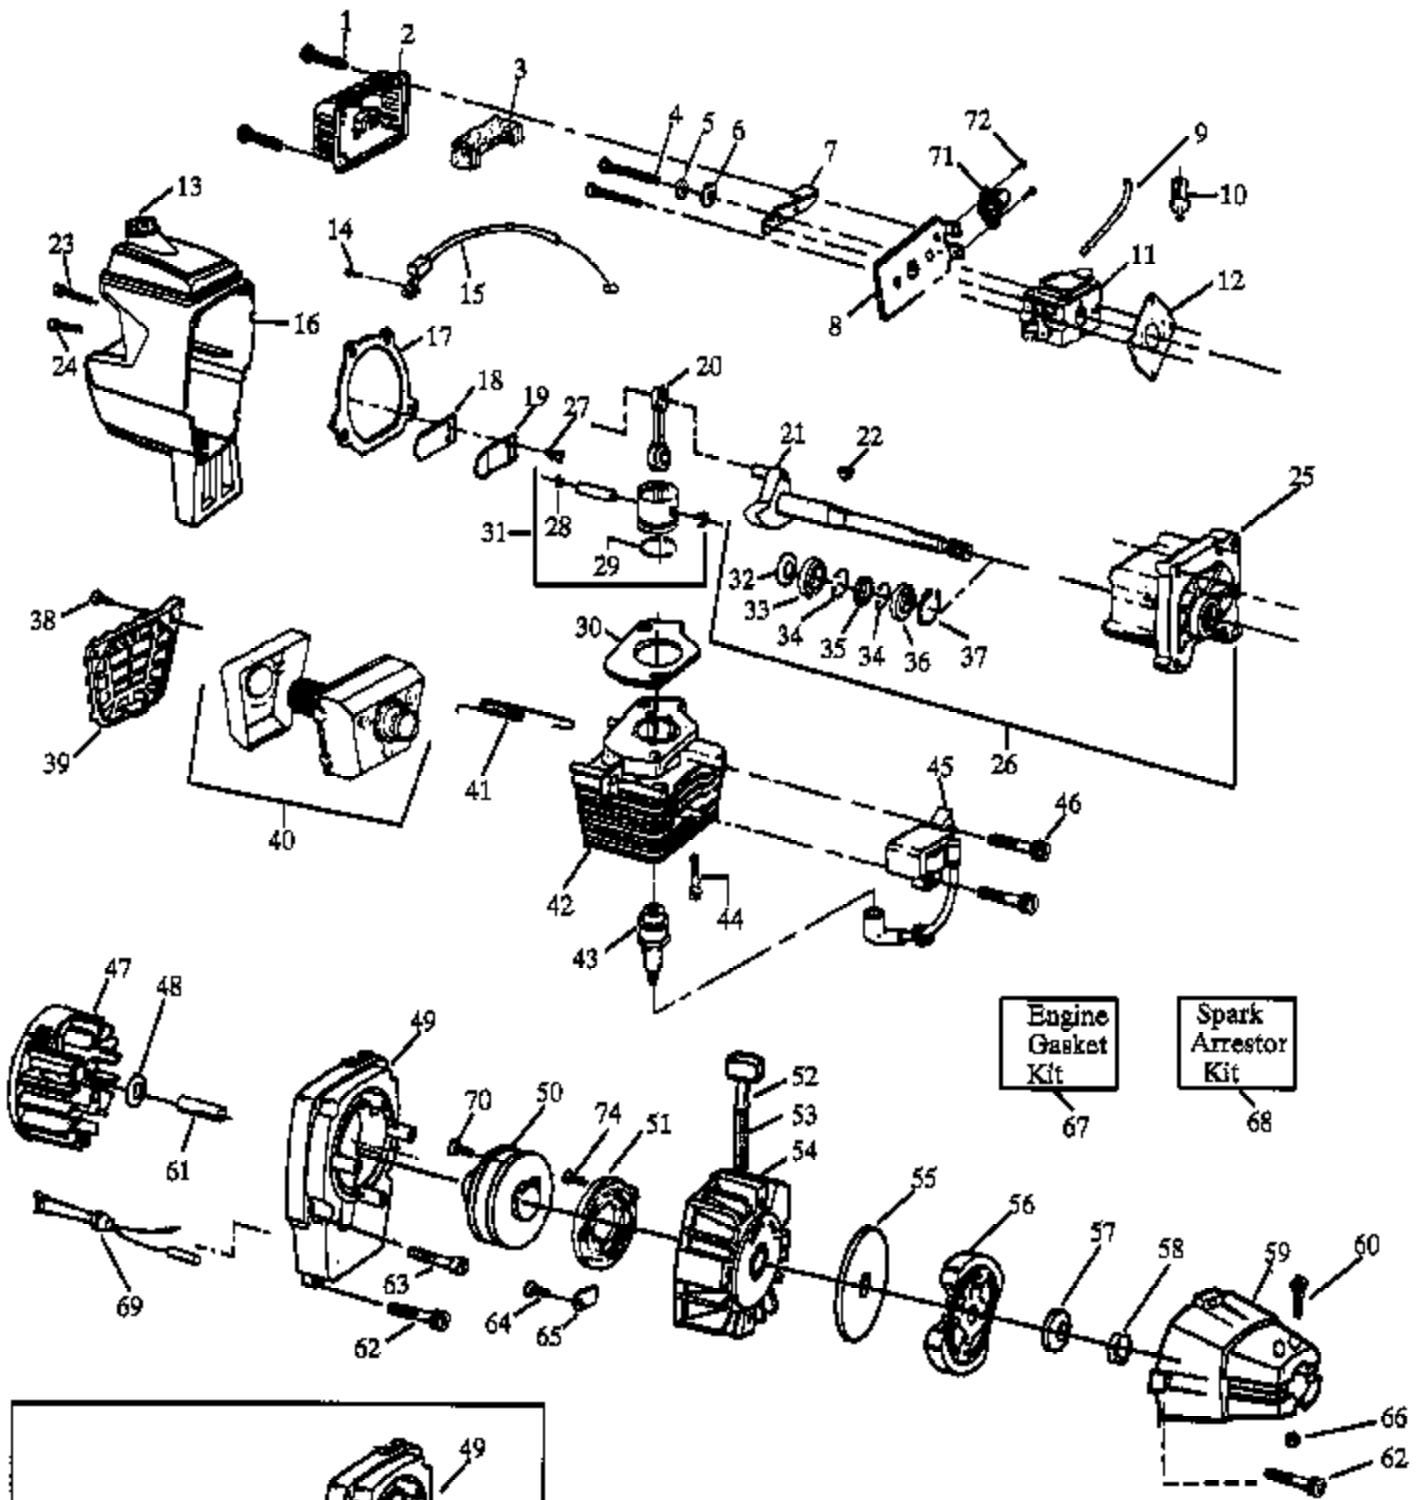

Ref #	Part Number	Qty	Description
1	530035014		Metering Diaphragm
2	530035151		Metering Diaphragm Gasket
3	530035147		Circuit Plate Gasket
4	530035142		Hi Speed Needle
5	530035036		Hi Speed Needle Spring
6	530035141		Idle Needle
7	530035023		Idle Needle Spring
8	530035203		Idle Speed Screw
9	530035208		Idle Speed Spring
10	530035028		Metering Lever Pin
11	530035031		Metering Lever
12	530035188		Metering Lever Spring Included in Carburetor Kwik Repair Kit.
			XT125K Gas Trim Page 2 of 10
			CARBURETOR WA-199 BRE
13	530035106		Inlet Needle Valve Included in Carburetor Kwik Repair Kit.
14	530035178		Inlet Screen Included in Carburetor Kwik Repair Kit.
15	530035166		Pump Diaphragm Included in Carburetor Kwik Repair Kit.
16	530035164		Pump Gasket Included in Carburetor Kwik Repair Kit.
17	530035260		Carb. Kwik Repair Kit
18	530035185		Carb. Gasket/Diaphragm Kit Included in Carburetor Kwik Repair Kit.

Carb.
Repair
Kit

1

Ref #	Part Number	Qty	Description
1	530069623		Carburetor Repair Kit Parts indicated by an . in illustration are for clarity only, order complete assembly.
2	530038317		Limiter Cap-Low
3	530038318		Limiter Cap-High

XT125K Gas Trimmer - of 10
CUTTING HEAD & SHOULDER

Ref #	Part Number	Qty	Description
D	530027749		Decal-Blade Direction (Not a serviceable part) Not Shown.

XT125K Gas Trimmer Page 7 of 10
CUTTING HEAD & SHROUD