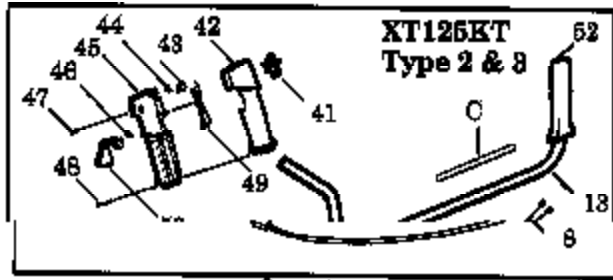

Ref #	Part Number	Qty	Description
1	530035014		Metering Diaphragm
2	530035151		Metering Diaphragm Gasket
3	530035147		Circuit Plate Gasket
4	530035142		Hi Speed Needle
5	530035036		Hi Speed Needle Spring
6	530035141		Idle Needle
7	530035023		Idle Needle Spring
8	530035203		Idle Speed Screw
9	530035208		Idle Speed Spring
10	530035028		Metering Lever Pin
11	530035031		Metering Lever
12	530035188		Metering Lever Spring Included in Carburetor Kwik Repair Kit.
			XT125K Gas Trim Page 2 of 10
			CARBURETOR WA-199 BRE
13	530035106		Inlet Needle Valve Included in Carburetor Kwik Repair Kit.
14	530035178		Inlet Screen Included in Carburetor Kwik Repair Kit.
15	530035166		Pump Diaphragm Included in Carburetor Kwik Repair Kit.
16	530035164		Pump Gasket Included in Carburetor Kwik Repair Kit.
17	530035260		Carb. Kwik Repair Kit
18	530035185		Carb. Gasket/Diaphragm Kit Included in Carburetor Kwik Repair Kit.

Carb.
Repair
Kit

1

Ref #	Part Number	Qty	Description
1	530069623		Carburetor Repair Kit Parts indicated by an . in illustration are for clarity only, order complete assembly.
2	530038317		Limiter Cap-Low
3	530038318		Limiter Cap-High

XT125K Gas Trimmer - of 10
CUTTING HEAD & SHOULDER

Ref #	Part Number	Qty	Description
D	530027749		Decal-Blade Direction (Not a serviceable part) Not Shown.

XT125K Gas Trimmer Page 7 of 10
CUTTING HEAD & SHROUD