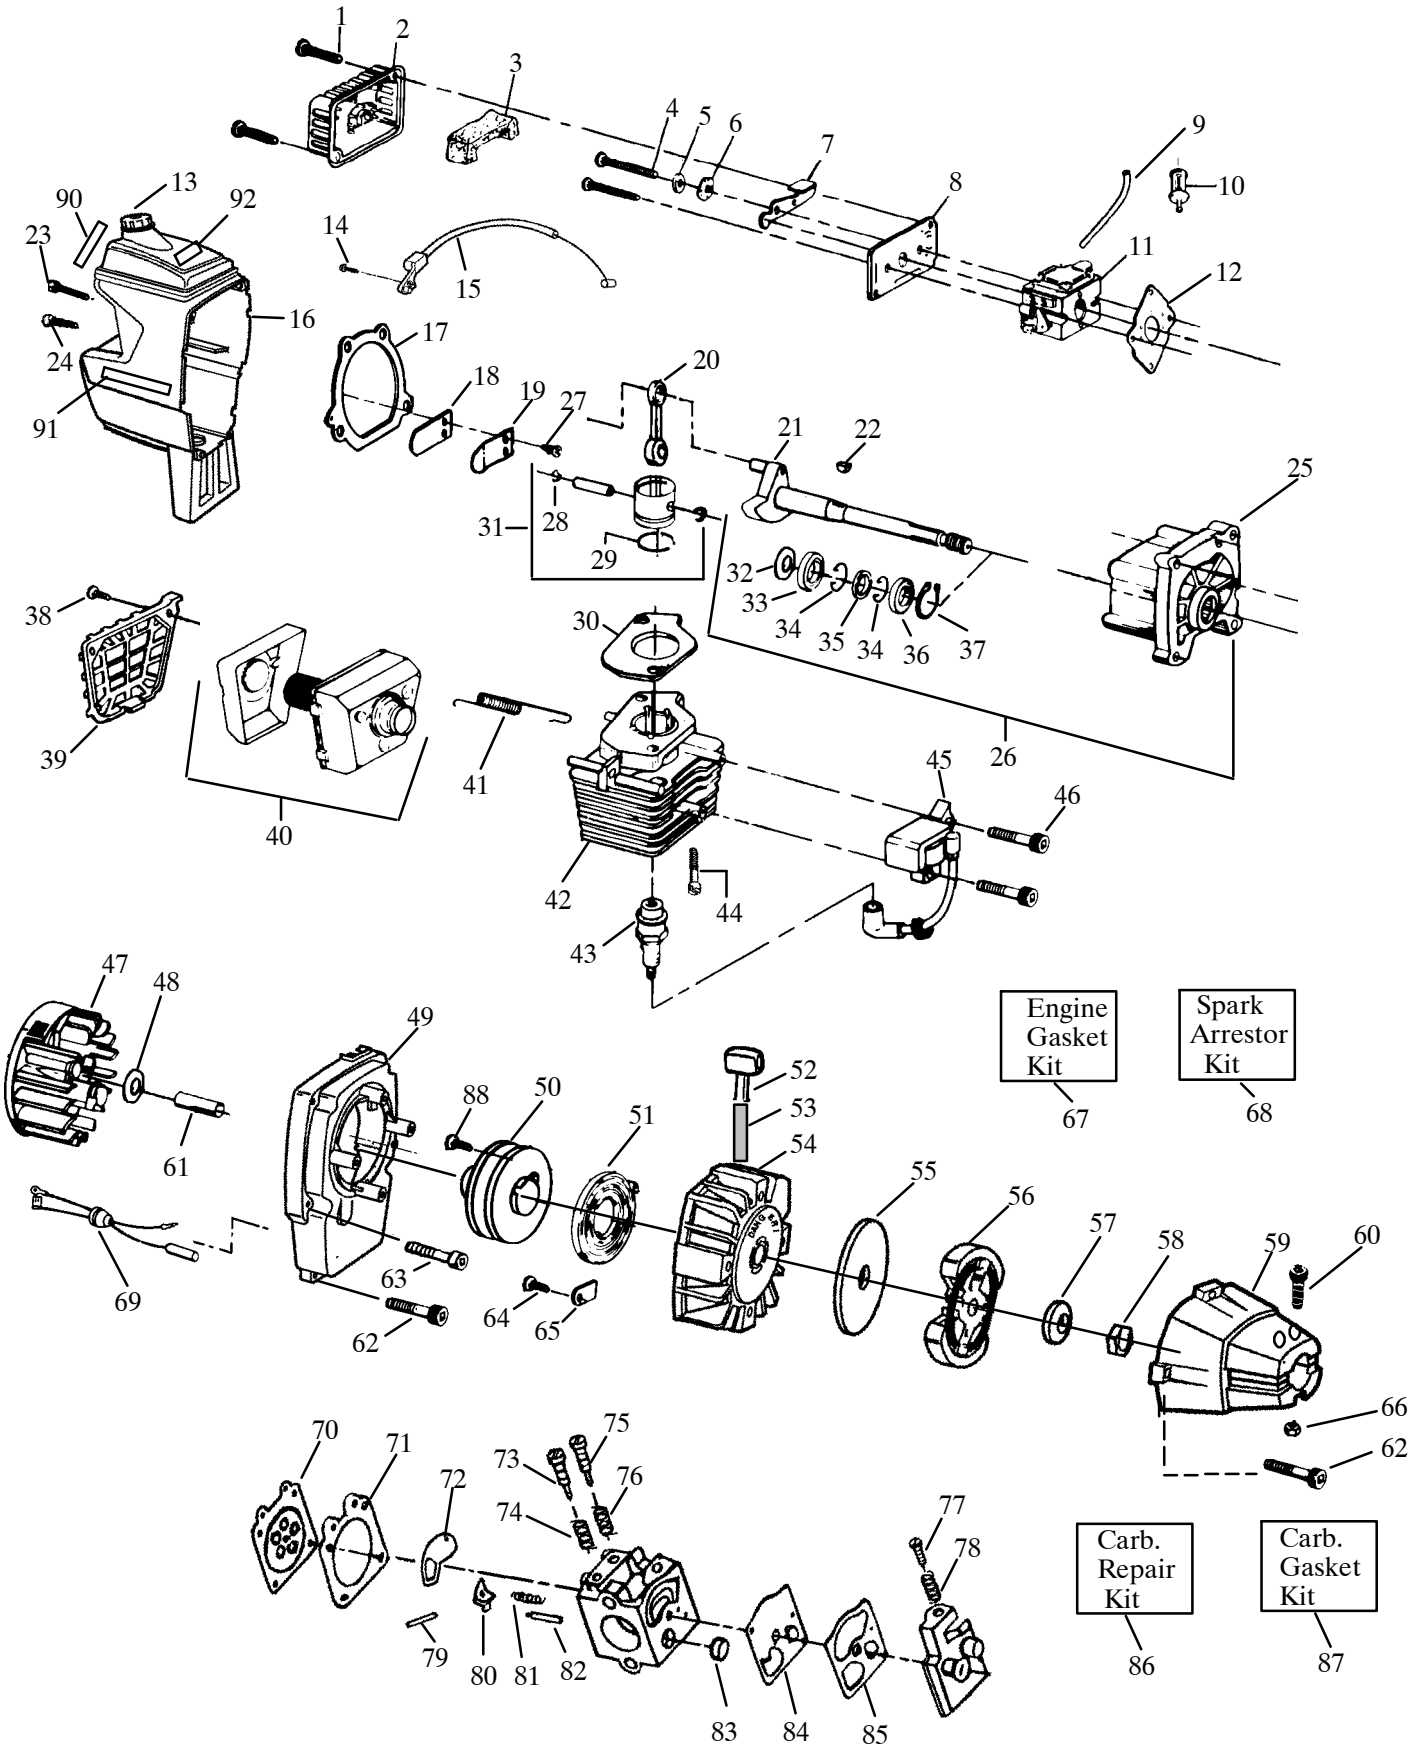

WEED EATER® PARTS LIST

Trimmer Model:
XT-125

Note: Illustrations may differ from actual models due to design changes

XT-125 W/Blade

Brush/Weed
Blade Kit
40

Key No.	Part No.	Description	Key No.	Part No.	Description
1	530-027900	Switch Bracket	30	530-094633	Shield
2	530-027588	Handlebar Cap	31	530-027615	Shield Retention Plate
3	530-010965	Throttle Lever Ass'y. w/ Lock (Incl. #4 & 7)	32	952-701610	Brush Blade
4	530-015768	Nut	33	530-015792	Washer
5	530-027689	Spacer	34	530-015492	Washer
6	530-023575	Nut	35	530-015793	Nut
7	530-015767	Screw	37	530-094638	Shoulder Strap
8	530-027726	Wire Harness Ass'y.	38	952-701611	Weed Blade
9	530-027893	Terminal Lock	39	530-094640	Seal
10	530-094572	Handlebar Bracket	40	952-701616	Brush/Weed Blade Kit - Optional (Incl. with some units)
11	530-027766	Handlebar Grip			
12	530-027736	Handguard Grip			
13	530-014103	Handlebar			
14	530-091426	Tie Strap			
15	530-094566	Drive Shaft	A	530-029167	Decal - Shaft Warning (Upper)
16	530-094686	Clamp Harness Ass'y.	B	530-029168	Decal - Shaft Warning (Lower)
17	530-015197	Nut	C	530-027884	Decal - Handlebar Warning
18	530-012207	Handlebar Clamp	D	530-027755	Decal - Blade Direction
19	530-094650	Drive Shaft Housing			
21	530-069252	"T" Handle Ass'y.			
22	530-015791	Screw			
23	530-015328	Lockwasher	Not Shown		
24	530-094612	Screw			
25	530-001711	Screw			
26	530-001642	Lockwasher		530-067341	Operator's Manual
28	530-094568	Gear Box Ass'y.			
29	530-094616	Screw			