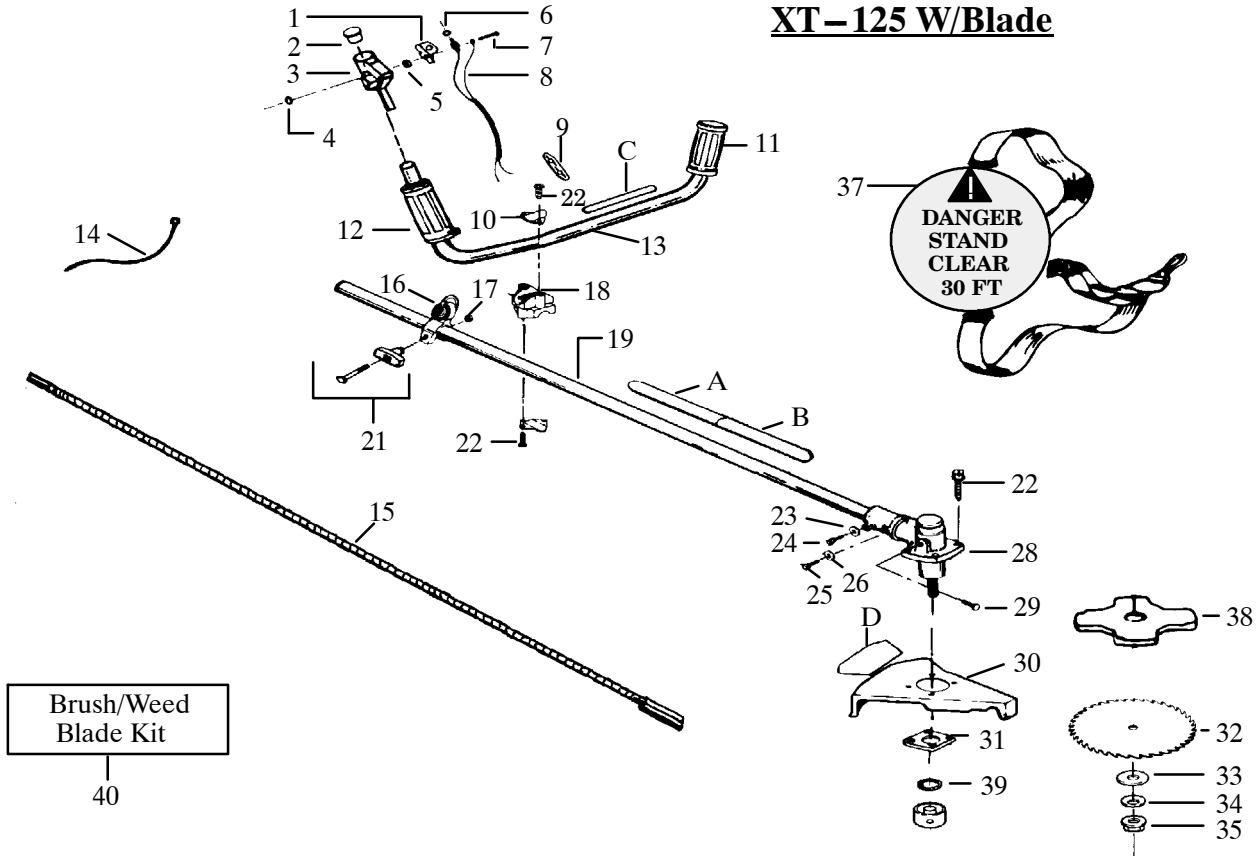

WEED EATER® PARTS LIST

Trimmer Model:
XT-125

Note: Illustrations may differ from actual models due to design changes

XT-125 W/Blade

Brush/Weed
Blade Kit
40

Key No.	Part No.	Description	Key No.	Part No.	Description
1	530-027900	Switch Bracket	30	530-094633	Shield
2	530-027588	Handlebar Cap	31	530-027615	Shield Retention Plate
3	530-010965	Throttle Lever Ass'y. w/ Lock (Incl. #4 & 7)	32	952-701610	Brush Blade
4	530-015768	Nut	33	530-015792	Washer
5	530-027689	Spacer	34	530-015492	Washer
6	530-023575	Nut	35	530-015793	Nut
7	530-015767	Screw	37	530-094638	Shoulder Strap
8	530-027726	Wire Harness Ass'y.	38	952-701611	Weed Blade
9	530-027893	Terminal Lock	39	530-094640	Seal
10	530-094572	Handlebar Bracket	40	952-701616	Brush/Weed Blade Kit - Optional (Incl. with some units)
11	530-027766	Handlebar Grip			
12	530-027736	Handguard Grip			
13	530-014103	Handlebar			
14	530-091426	Tie Strap			
15	530-094566	Drive Shaft	A	530-029167	Decal - Shaft Warning (Upper)
16	530-094686	Clamp Harness Ass'y.	B	530-029168	Decal - Shaft Warning (Lower)
17	530-015197	Nut	C	530-027884	Decal - Handlebar Warning
18	530-012207	Handlebar Clamp	D	530-027755	Decal - Blade Direction
19	530-094650	Drive Shaft Housing			
21	530-069252	"T" Handle Ass'y.			
22	530-015791	Screw			
23	530-015328	Lockwasher	Not Shown		
24	530-094612	Screw			
25	530-001711	Screw			
26	530-001642	Lockwasher		530-067341	Operator's Manual
28	530-094568	Gear Box Ass'y.			
29	530-094616	Screw			