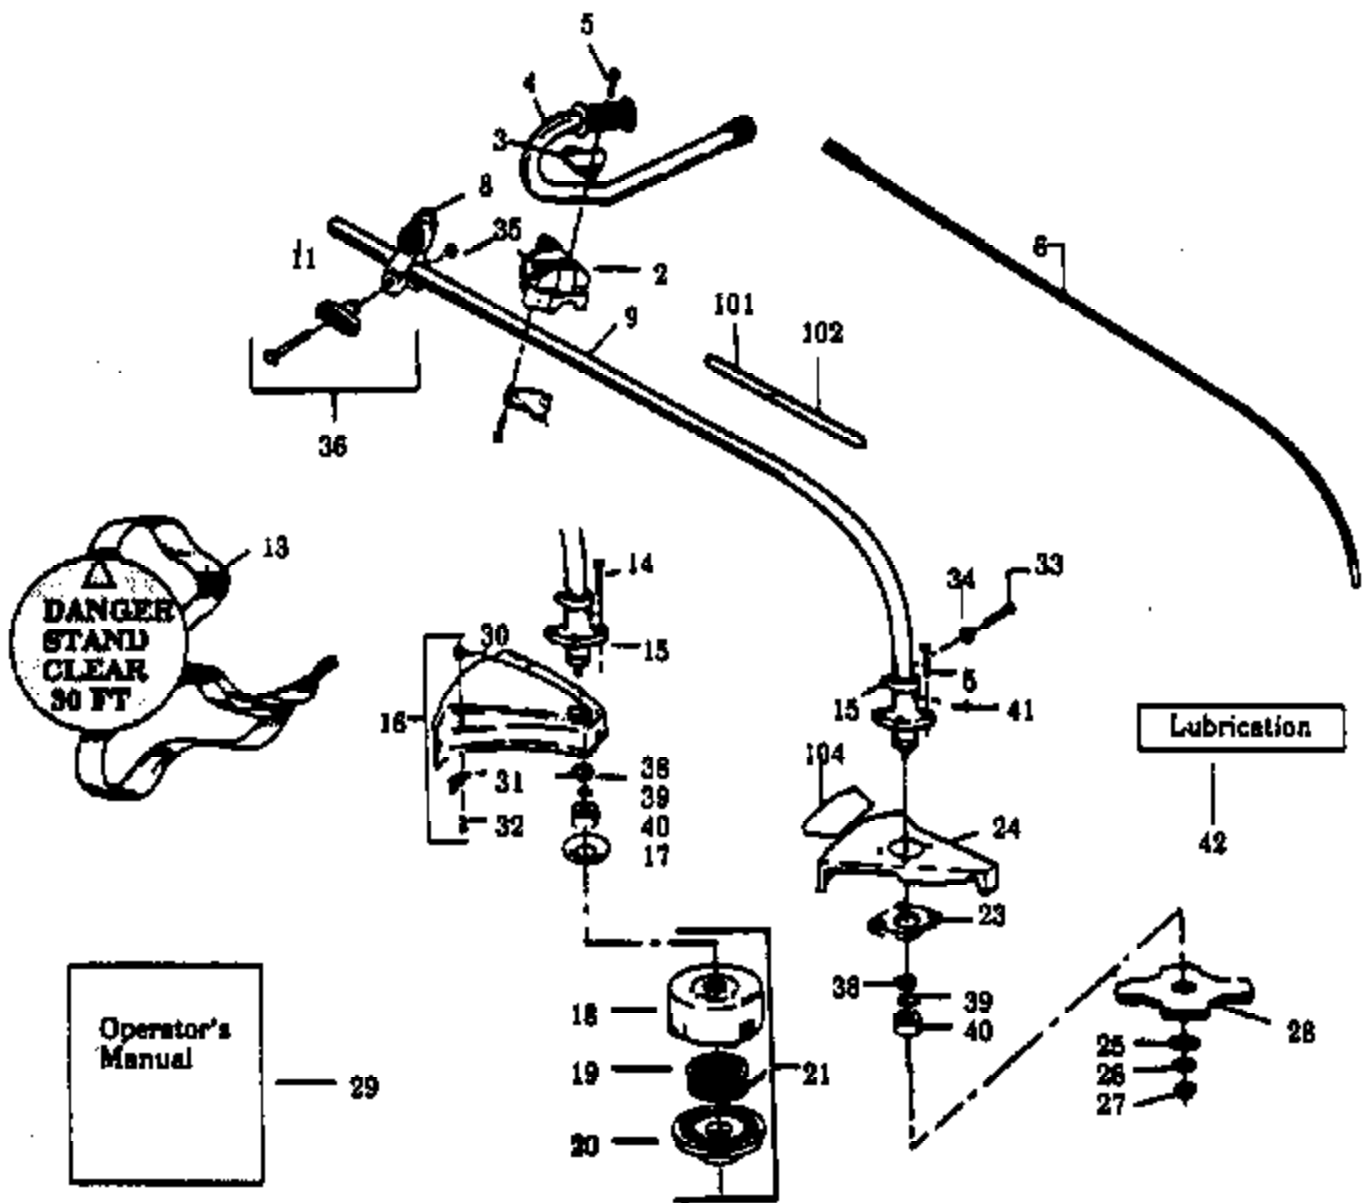

Ref #	Part Number	Qty	Description
2	530012207		Handlebar Clamp
3	530094572		Handlebar Bracket
4	530093169		Handlebar
5	530015791		Screw 1/4 - 20 x 1- 1/16
6	530092261		Drive Shaft (Flex)
8	530094598		Clamp Harness Ass'y.
9	530093726		Drive Shaft Housing
13	530094638		Shoulder Strap
14	530015790		Screw 1/4 - 10 x 1 - 1/16
15	530094581		Bearing Housing Ass'y.
16	530094594		Shield Kit Ass'y. (Incl. #14 30 31, 32)
17	530094571		Grass Washer
18	530094620		Hub Ass'y.
19	702556	XR-88 Gas Trim LOWER UNIT	Pool w/Line
20	530094494		Cover
21	952702553		Cutting Head Ass'y. (Incl. #18, 19, 20)
23	530027615		Shield Retention Plate
24	530094576		Shield
25	530093751		Washer
26	530015492		Washer
27	530093748		Nut 3/8
28	952701546		Weed Blade
29	530067173		Operator's Manual
30	530015217		Locknut
31	530094570		Line Limiter
32	530015037		Screw # 10 - 24 x 5/8
33	530625509		Screw 1/4 - 20 x 1
34	530092227		Washer
35	530015197		Locknut 1/4 - 20
36	530069252		"T" Handle Kit
38	530091783		Retaining Ring
39	530092216		Washer
40	530092359		Dust Cup
41	530015518		Screw
42	530030102		Shaft Lubrication
101	530027864		Decal - Shaft Warning (Upper)
102	530027865		Decal - Shaft Warning (Lower)
104	530027883		Decal - Blade Direction