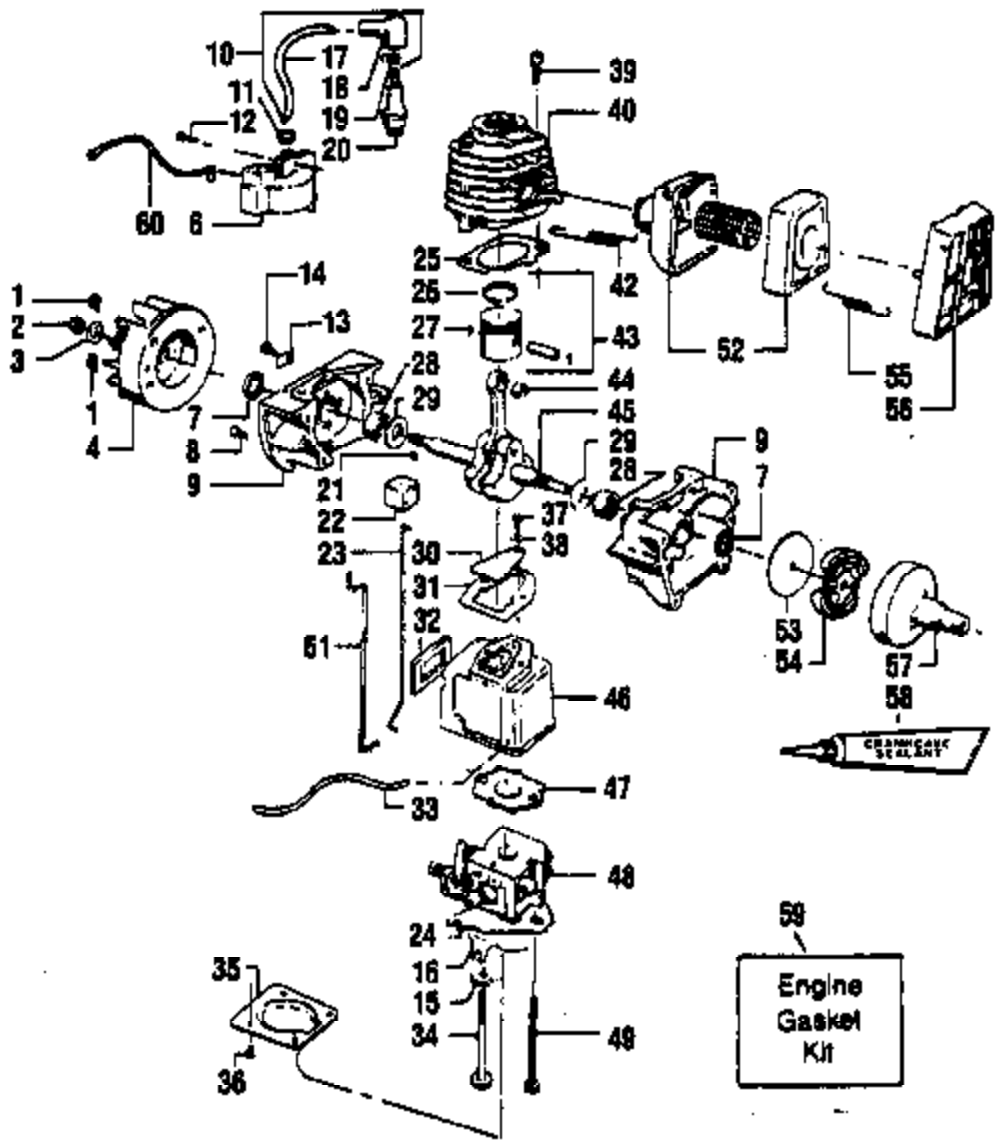

Ref #	Part Number	Qty	Description
1	530042059	2	Starter Dog Spring
2	530626605	1	Flywheel-Nut
3	530015127	1	Flywheel Washer
4	530039114	1	Flywheel Assembly (incl.#1)
6	530069181	1	Ignition Module Kit
7	530019059	2	Crankcase Seal
8	530015369	4	Screw-Crankcase
9	530010757	1	Crankcase Assembly (Incl. #7, 28 & Qty. 4 of #8)
10	502039103	1	High Tension-Load Assembly (Incl. #17, 18 & 19)
11	530024435	1	Grommet-Plug Wire
12	530015128	2	Screw #8-32x3/4" Fil. Hd.-Ignition Module
13	530024651	2	Choke Wire Clamp
14	530015004	1	Screw
15	530015254	1	Washer
16	530024558	1	Choke Shutter
17	530039082	1	High Tension Lead Wire
18	530003934	1	Spark Plug Boot
19	530003933	1	Spark Plug Lead Connector
20	530035008	1	Spark Plug (RCJ-8)
21	530015126	1	Key-Flywheel
22	530023373	2	Boot-Throttle Choke Wire Included in Engine Gasket Kit.
23	530024902	1	Throttle Wire (Red)
24	530026237	1	Guide Plate
25	530019111	1	Cylinder Gasket Included in Engine Gasket Kit.
26	530026681	1	Ring-Piston Included in Engine Gasket Kit.
27	530015162	2	Retainer-Wrist Pin
28	530032029	2	Bearing-Crankcase
29	530015351	2	Washer-Thrust-Crankcase
30	530024438	1	Reed Valve
31	530019108	1	Gasket-Carburetor Case to Crankcase Included in Engine Gasket Kit.
32	530019105	1	Seal-Carburetor Case to Line Kit Included in Engine Gasket Kit.
33	530069238	1	Line Kit
34	530015404	1	Screw
35	530026029	1	Cover-Carburetor Case
36	530015235	4	Screw-#6-18x9/16" Carburetor Case Cover
37	530015241	1	Screw-#5-19x5/16" Pan Hd. Reed Valve
38	530023367	1	Washer-Reed Valve Screw
39	530015239	2	Screw-# 14-20x3/4" Hex Socket Hd. Cylinder
40	530012191	1	Cylinder
42	530024903	2	Spring Muffler A tachment
43	530069241	1	Piston Kit (Inc.26,27,Pin)
44	530032092	1	Bearing-Wrist Pin
45	530010844	1	Crankshaft & Rod Assemby (Inc.44)
46	530024409	1	Carburetor Housing
47	530019157	1	Gasket-Carburetor Included in Engine Gasket Kit.
48	530035183	1	Carburetor
49	530015379	1	Screw-# 10-24x1-7/8" Fil. Hd. Carburetor
52	530069243	1	Muffler Ass'y.
53	530069196	1	Kit-Clutch Washer
54	530069194	1	Kit-Clutch Assembly (Incl. Washer)
55	530024932	2	Spring-Muffler Guard
56	530024855	1	Guard-Muffler
57	530010797	1	Coupling & Bearing Assembly

XR-88 Gas Trim Page 7 of 8
POWER UNW