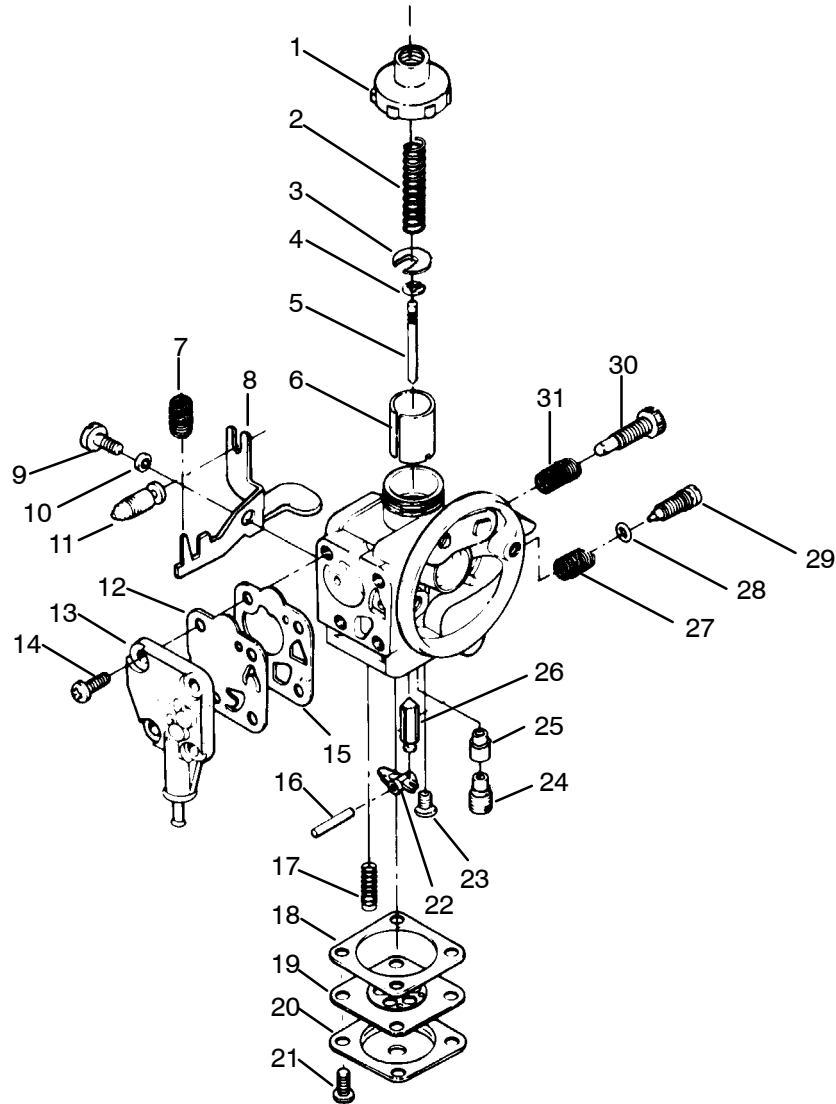

Key No.	Part No.	Description	Key No.	Part No.	Description
1	530-094093	Body Cap	17	530-094114	Spring
2	530-094094	Throttle Spring	18	530-094115	Gasket
3	530-094095	Retainer	19	530-094116	Diaphragm Ass'y.
4	530-094097	Clip	20	530-094117	Cover
5	530-094096	Needle	21	530-094118	Screw
6	530-094098	Valve	22	530-094111	Lever
7	530-094120	Spring	23	530-094113	Screw
8	530-094121	Lever	24	530-094109	Holder
9	530-094123	Screw	25	530-094108	Jet
10	530-094122	Collar	26	530-094110	Valve
11	530-094119	Valve	27	530-094101	Spring
12	530-094106	Diaphragm	28	530-094100	O-Ring
13	530-094104	Pump Cover	29	530-094099	Screw
14	530-094107	Screw	30	530-094102	Screw
15	530-094105	Gasket	31	530-094103	Spring
16	530-094112	Pin			