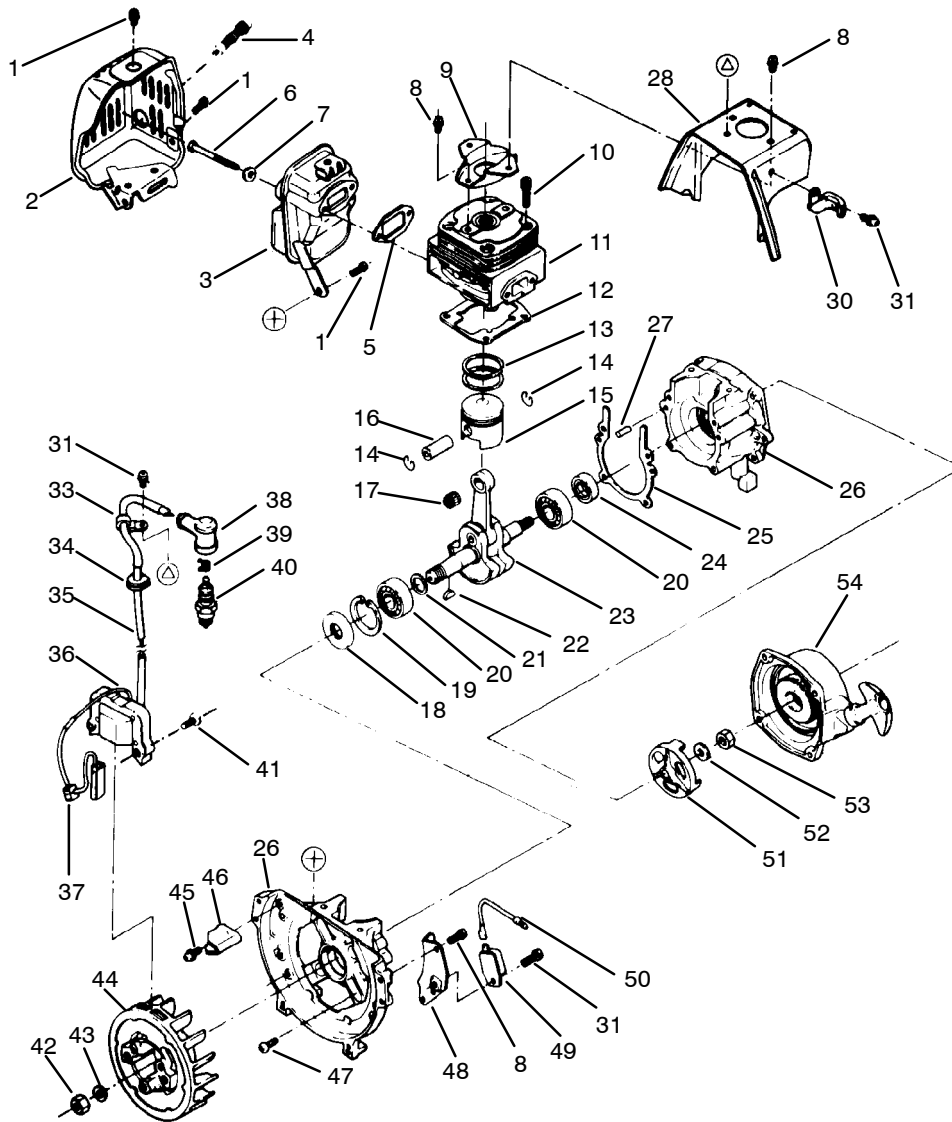

Key No.	Part No.	Description	Key No.	Part No.	Description	Key No.	Part No.	Description
1	530-094014	Screw	21	530-094028	Shim(0.1mm)	37	530-094077	Grommet
2	530-094124	Muffler Cover		530-094029	Shim(0.2mm)	38	530-094085	Cap
3	530-094011	Muffler Ass'y.		530-094030	Shim((0.4mm)	39	530-094086	Spring
4	530-094428	Spark Arrestor		530-094031	Shim(0.6mm)	40	530-094084	Spark Plug
5	530-094012	Gasket	22	530-094083	Crankshaft Key	41	530-094080	Bolt
6	530-094013	Bolt	23	530-094026	Crankshaft Ass'y. (Incl. #17)	42	530-094082	Nut
7	530-015181	Washer	24	530-094046	Seal	43	530-094074	Washer
8	530-094020	Screw	25	530-094043	Gasket	44	530-094071	Flywheel
9	530-094019	Bracket	26	530-094041	Crankcase/Fan Hsg. Ass'y. (Incl. Key No. 9 on page 2)	45	530-094021	Screw
10	530-094005	Bolt	27	530-094042	Pin	46	530-094017	Plate
11	530-094003	Cylinder	28	530-094018	Cylinder Cover	47	530-094048	Screw
12	530-094004	Gasket	29	530-094075	Clamp	48	530-094016	Igniter Cover
13	530-094023	Piston Ring Set	30	530-094075	Clamp	49	530-094073	Igniter
14	530-094025	Snap Ring	31	530-094081	Screw	50	530-094184	Lead Wire Switch
15	530-094022	Piston	33	530-094076	Clamp	51	530-094033	Pulley
16	530-094024	Piston Pin	34	530-094078	Grommet	52	530-094036	Washer
17	530-094027	Bearing	35	530-094079	High Tension Wire	53	530-094035	Nut
18	530-094045	Seal	36	530-094072	Coil	54	530-094032	Recoil Starter Ass'y. (See Key No. 18 page 2 for Ass'y.)
19	530-094049	Snap Ring						
20	530-094044	Bearing