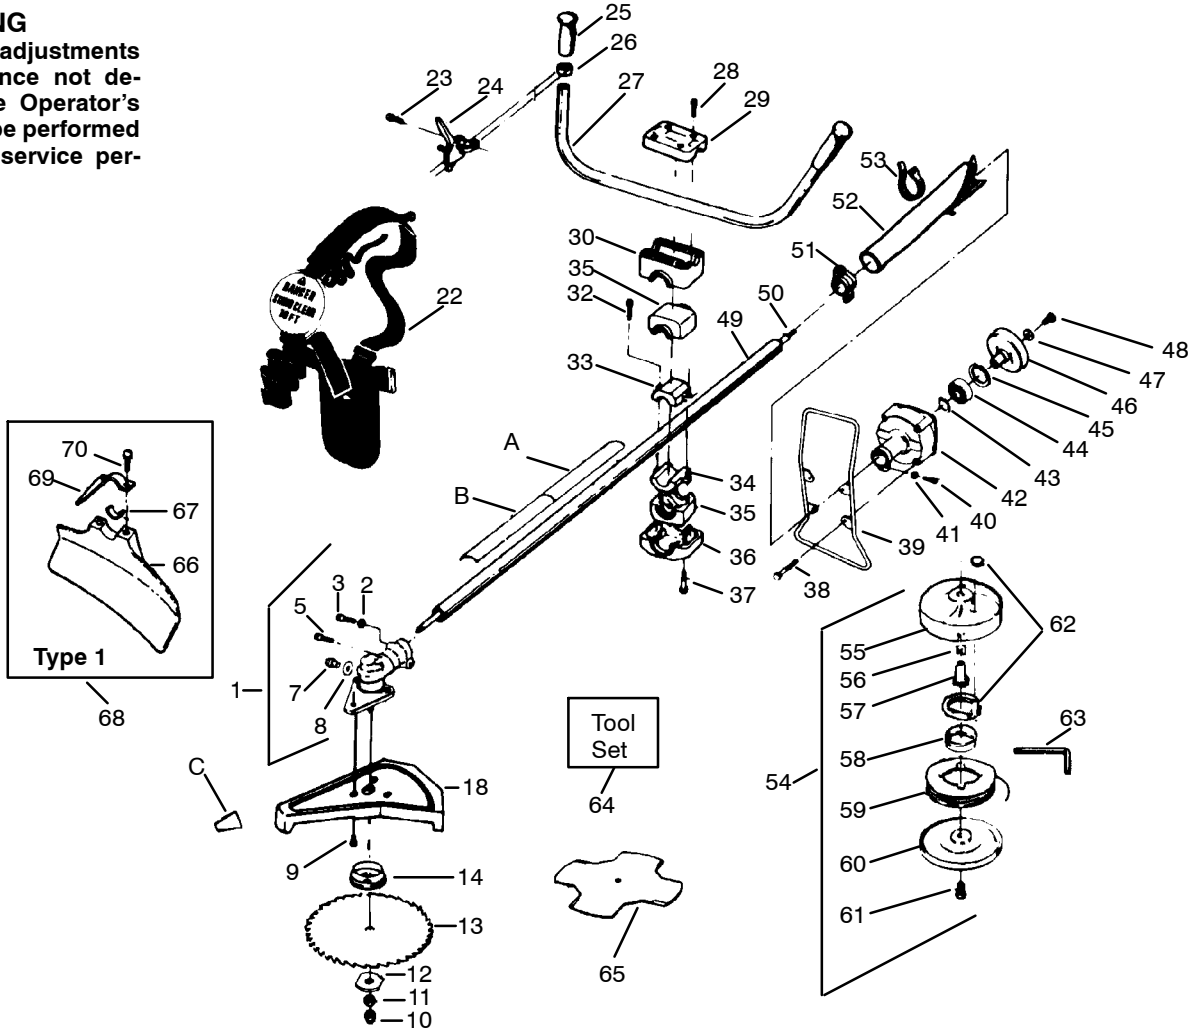

⚠ WARNING
All repairs, adjustments and maintenance not described in the Operator's Manual must be performed by qualified service personnel.

Key No.	Part No.	Description	Key No.	Part No.	Description	Key No.	Part No.	Description
1	530-094141	Gear Case Ass'y.	34	530-094166	Metal Fitting	62	530-093602	Release Button (Incl. Lock Ring)
2	530-094449	Lockwasher	35	530-094167	Isolator	63	530-091663	Hex Wrench
3	530-094199	Screw	36	530-094164	Handlebar Clamp	64	530-093994	Tool Set
5	530-094201	Screw	37	530-094168	Bolt	65	952-701546	Weed Blade-Optional
7	530-094202	Screw	38	530-093999	Bolt	66	530-094174	Shield
8	530-094203	Washer	39	530-093995	Wire Stand	67	530-094175	Spacer
9	530-094487	Screw	40	530-094153	Screw	68	530-093996	Shield Ass'y.
10	530-091596	Nut	41	530-094154	Lock Washer	69	530-094187	Bracket
11	530-091595	Nut	42	530-094152	Clutch Case	70	530-094176	Screw
12	530-094151	Lower Adaptor	43	530-094161	Snap Ring			
13	952-701547	Brush Blade-10"	44	530-094159	Bearing			
14	530-094150	Upper Adaptor	45	530-094160	Snap Ring			
18	530-094496	Shield Ass'y. XR & YP 200 Type II; Poulan Pro 200 Type 1	46	530-094156	Clutch Drum			
22	530-092117	Shoulder Strap	47	530-094036	Washer			
23	530-094204	Screw	48	530-094158	Bolt			
24	530-093957	Throttle Control	49	530-094198	Drive Shaft Hsg.	A	530-029162	Shaft Warning Decal (Upper)
25	530-094172	Handlebar Grip	50	530-094144	Drive Shaft	B	530-029163	Shaft Warning Decal (Lower)
26	530-094173	Throttle Collar	51	530-094146	Bracket Ass'y.	C	530-027348	Shield Warning Decal
27	530-093992	Handlebar Ass'y. (Incl. #25 & 26)	52	530-093993	Hip Pad			
28	530-094169	Screw	53	530-091426	Tie Strap			
29	530-094162	Handlebar Clamp	54	530-093954	Cutting Head Ass'y. (Incl. #55-63)			
30	530-094163	Handlebar Clamp	55	530-091656	Hub	Not Shown	-	Operator's Manual YP 200
32	530-094170	Screw	56	530-091425	Line Saver		530-066870	XR-200
33	530-094165	Metal Fitting	57	530-091423	Drive Adaptor		530-067447	Poulan Pro 200
			58	530-091657	Spring		-	Carton
			59	952-701526	Spool w/Line		530-060857	YP 200
			60	530-091424	Cover		530-060865	XR-200
			61	530-091662	Screw		530-061161	Poulan Pro 200