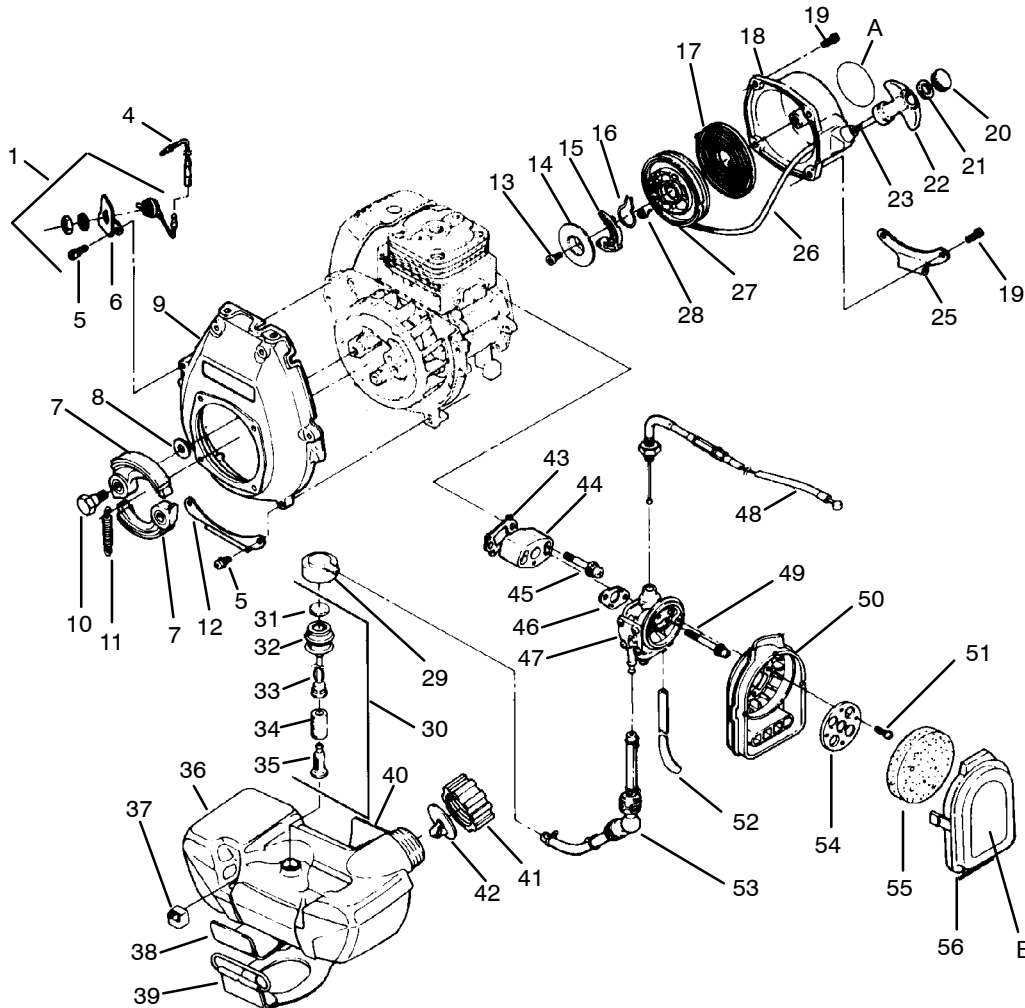

Key No.	Part No.	Description	Key No.	Part No.	Description	Key No.	Part No.	Description
1	530-094087	Switch Stop	23	530-094139	Guide	46	530-094056	Gasket
4	530-094089	Lead Wire Switch	25	530-094063	Bracket	47	530-094053	Carb. Ass'y. (See page 4 for Ass'y.)
5	530-094047	Screw	26	530-069232	Rope Kit	48	530-094052	Throttle Cable
6	530-094088	Bracket	27	530-094133	Recoil Reel	49	530-094125	Screw
7	530-094038	Clutch Shoe	28	530-094132	Spring	50	530-094006	Air Cleaner Case
8	530-094040	Washer	29	530-094183	Tank Cap Strainer	51	530-094010	Screw
9	530-094041	Crankcase./Fan Hsg. Ass'y. (Incl. w/Key No. 26) on Page 3)	30	530-094061	Fuel Strainer Ass'y. (Incl. #31-35)	52	530-094126	Line
10	530-094037	Clutch Pin	31	530-094179	Filter	53	530-094196	Pump
11	530-094039	Spring	32	530-094182	Tube	54	530-094009	Plate
12	530-094064	Bracket	33	530-094181	Clip	55	530-094008	Air Cleaner
13	530-094128	Screw	34	530-094178	Element	56	530-094007	Cap
14	530-094129	Cover	35	530-094180	Weight			
15	530-094130	Recoil Pawl	36	530-094058	Fuel Tank			
16	530-094131	Recoil Spring	37	530-094065	Fuel Tank Damper	Decals		
17	530-094134	Recoil Spring	38	530-094067	Fuel Tank Damper	A	-	Fan Hsg. Decal
18	530-094032	Recoil Starter Ass'y. (Incl. #13-170-23, 26-28)	39	530-094066	Fuel Tank Band		530-027046	Yard Pro 200
19	530-094034	Screw	40	530-094068	Fuel Tank Damper		530-027152	XR-200
20	530-094138	Cap	41	530-094059	Tank Cap		530-029147	Poulan Pro 200
21	530-094206	Washer	42	530-094060	Breather Cap		-	Starting Instructions Decal
22	530-094136	Handle	43	530-094055	Gasket	B	-	Yard Pro 200 & XR-200-Type 1
			44	530-094054	Insulator		530-026678	Yard Pro 200 & XR-200-Type II;
			45	530-094057	Screw		530-027383	Poulan Pro 200-Type 1