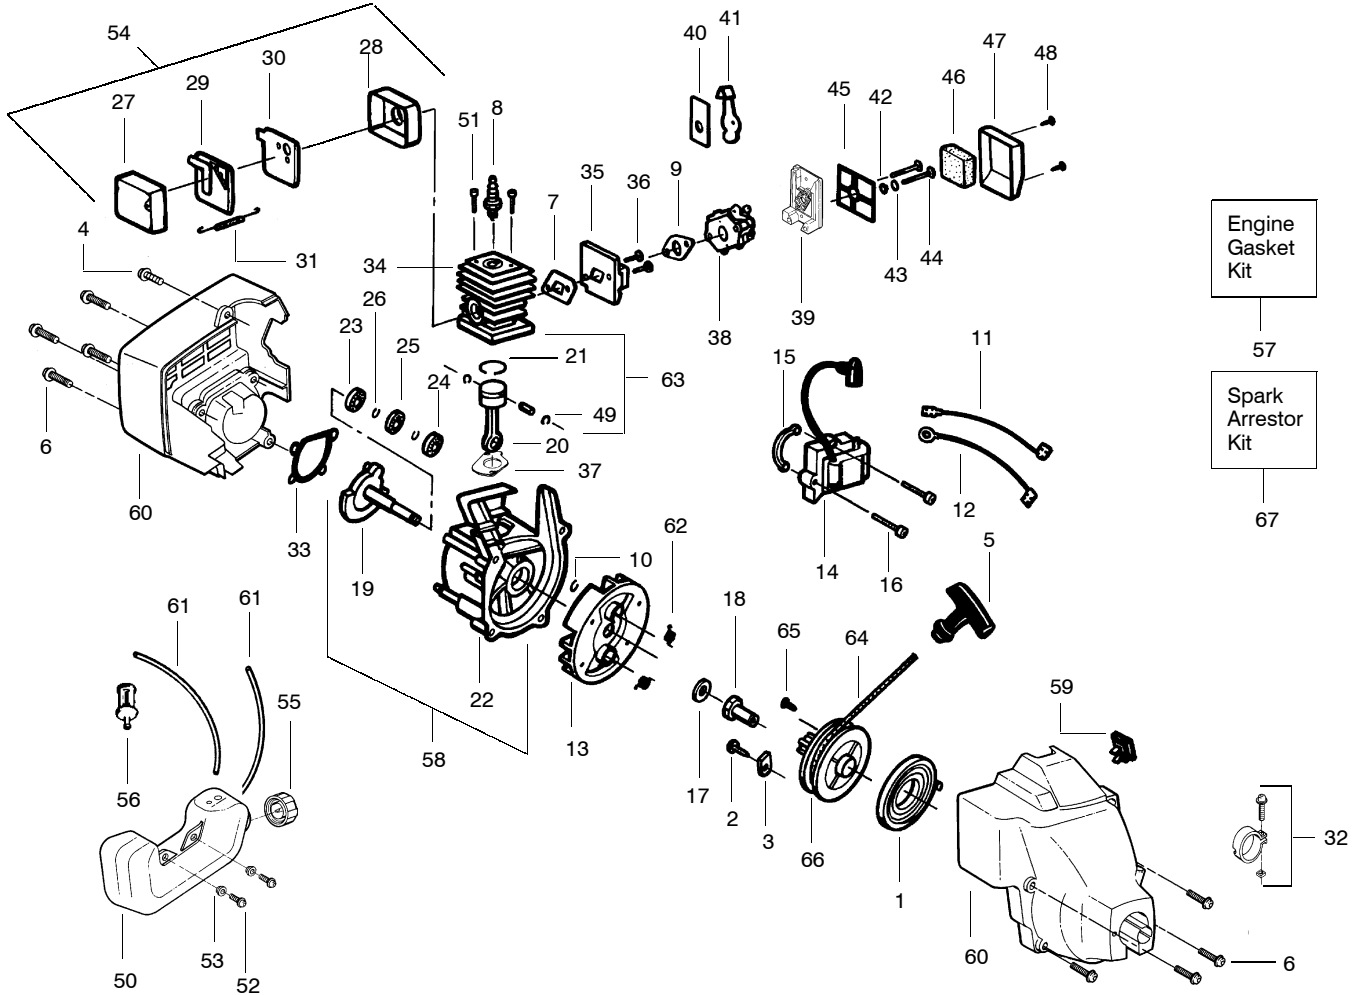

PARTS LIST NO. 530084663		WEED EATER® PARTS LIST	MODEL(s) WildThing
DATE 7/22/99	REPLACES 530084663-3/18/97		Note: Illustration may differ from actual model due to design changes

⚠ WARNING

All repairs, adjustments and maintenance not described in the Operator's Manual must be performed by qualified service personnel.

Ref.	Part No.	Description	Ref.	Part No.	Description
1.	530095423	Drive Shaft	15.	952701666	Cutting Head Ass'y. (Incl. 16-20)
2.	530016273	Screw-Throttle Hsg.	16.	530069690	Hub Ass'y
3. ✓	530053797	Throttle Cable Ass'y. (Includes Trigger)	17.	530401464	Spring
4.	530052261	Throttle Hsg. (Right)	18.	530401466	Clip-Retainer-Head
5.	530052260	Throttle Hsg. (Left)	19.	530401467	Screw w/ Washer-Head
6.	530052264	Assist Handle	20.	952711527	Spool w/Line
7.	530015820	Bolt-Handle/Shield		Not Shown	
8.	530049901	Clamp-Handle			
9.	952711542	Easywrap Treeguard			
10.	530401992	Wingnut-Handle/Shield			
11.	530069917	Drive Shaft Hsg. Ass'y			
12.	530052286	Line Limiter			
13.	530015886	Screw-Line Limiter		530083930	Operator Manual
14.	530069916	Shield Kit Ass'y. (Incl. 7, 12 & 13)		530047899	Shaft Warning Decal

✓ = NEW PART NUMBER FOR THIS IPL ★ = REFER TO THE SERVICE REFERENCE INDICATED FOR MORE INFORMATION. (LOCATED AT END OF IPL)
 ● = THESE PARTS ARE ILLUSTRATED FOR CLARITY. ORDER COMPLETE ASSEMBLY.

PARTS LIST NO. 530084663		WEED EATER® PARTS LIST	MODEL(s) WildThing
DATE 7/22/99	REPLACES 530084663-3/18/97		Note: Illustration may differ from actual model due to design changes

✓ = NEW PART NUMBER FOR THIS IPL * = REFER TO THE SERVICE REFERENCE INDICATED FOR MORE INFORMATION. (LOCATED AT END OF IPL)
● = THESE PARTS ARE ILLUSTRATED FOR CLARITY. ORDER COMPLETE ASSEMBLY.

PARTS LIST NO. 530084663		WEED EATER® PARTS LIST	MODEL(s) WildThing
DATE 7/22/99	REPLACES 530084663-3/18/97		Note: Illustration may differ from actual model due to design changes