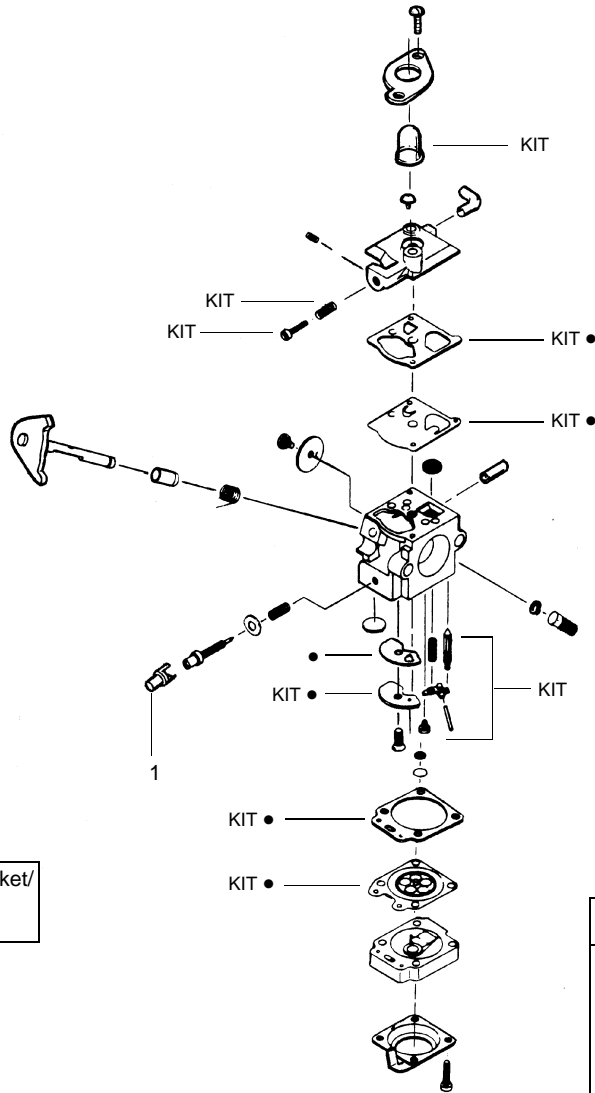

PARTS LIST NO. 530084663		WEED EATER® PARTS LIST	MODEL(s) WildThing	
DATE 7/22/99	REPLACES 530084663-3/18/97		Note: Illustration may differ from actual model due to design changes	PAGE NO. 3

Carburetor Assembly #530069754

Carb.
Repair
Kit

2

Gasket/
Dia.
Kit

3

Ref.	Part No.	Description
1.	530038404	Limiter Cap
2.	530069838	Carburetor Repair Kit (KIT=Indicates Contents)
3.	530069844	Gasket Diaphragm Kit (● = Indicates Contents)