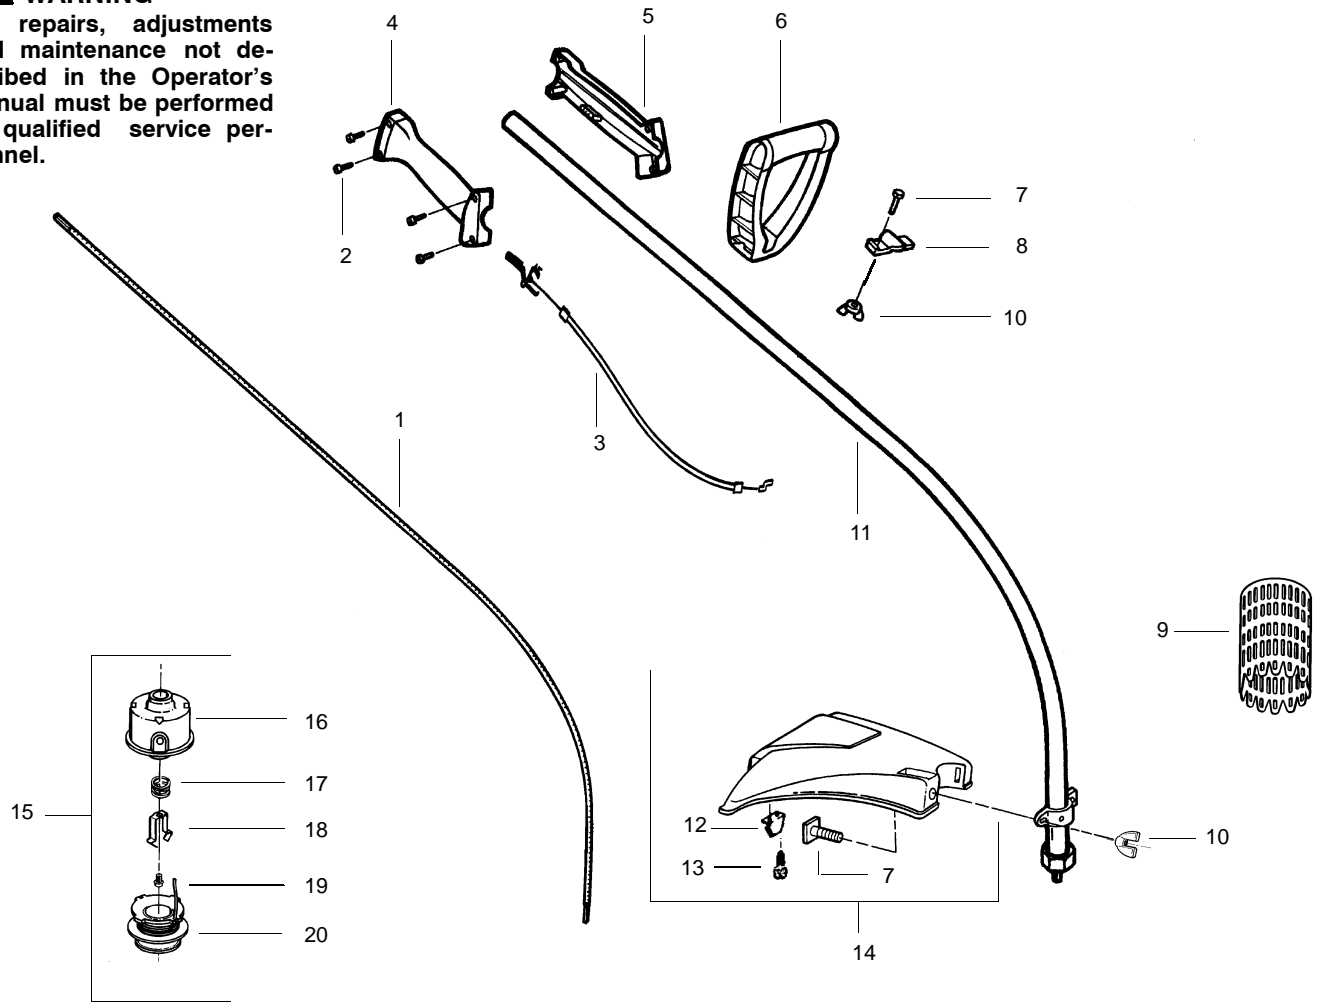

PARTS LIST NO. 530084663		WEED EATER® PARTS LIST	MODEL(s) WildThing
DATE 7/22/99	REPLACES 530084663-3/18/97		Note: Illustration may differ from actual model due to design changes

⚠ WARNING

All repairs, adjustments and maintenance not described in the Operator's Manual must be performed by qualified service personnel.

Ref.	Part No.	Description	Ref.	Part No.	Description
1.	530095423	Drive Shaft	15.	952701666	Cutting Head Ass'y. (Incl. 16-20)
2.	530016273	Screw-Throttle Hsg.	16.	530069690	Hub Ass'y
3. ✓	530053797	Throttle Cable Ass'y. (Includes Trigger)	17.	530401464	Spring
4.	530052261	Throttle Hsg. (Right)	18.	530401466	Clip-Retainer-Head
5.	530052260	Throttle Hsg. (Left)	19.	530401467	Screw w/ Washer-Head
6.	530052264	Assist Handle	20.	952711527	Spool w/Line
7.	530015820	Bolt-Handle/Shield		Not Shown	
8.	530049901	Clamp-Handle			
9.	952711542	Easywrap Treeguard			
10.	530401992	Wingnut-Handle/Shield			
11.	530069917	Drive Shaft Hsg. Ass'y			
12.	530052286	Line Limiter			
13.	530015886	Screw-Line Limiter		530083930	Operator Manual
14.	530069916	Shield Kit Ass'y. (Incl. 7, 12 & 13)		530047899	Shaft Warning Decal

✓ = NEW PART NUMBER FOR THIS IPL ★ = REFER TO THE SERVICE REFERENCE INDICATED FOR MORE INFORMATION. (LOCATED AT END OF IPL)
 ● = THESE PARTS ARE ILLUSTRATED FOR CLARITY. ORDER COMPLETE ASSEMBLY.

PARTS LIST NO. 530084663		WEED EATER® PARTS LIST	MODEL(s) WildThing
DATE 7/22/99	REPLACES 530084663-3/18/97		Note: Illustration may differ from actual model due to design changes

✓ = NEW PART NUMBER FOR THIS IPL * = REFER TO THE SERVICE REFERENCE INDICATED FOR MORE INFORMATION. (LOCATED AT END OF IPL)
● = THESE PARTS ARE ILLUSTRATED FOR CLARITY. ORDER COMPLETE ASSEMBLY.

PARTS LIST NO. 530084663		WEED EATER® PARTS LIST	MODEL(s) WildThing
DATE 7/22/99	REPLACES 530084663-3/18/97		Note: Illustration may differ from actual model due to design changes