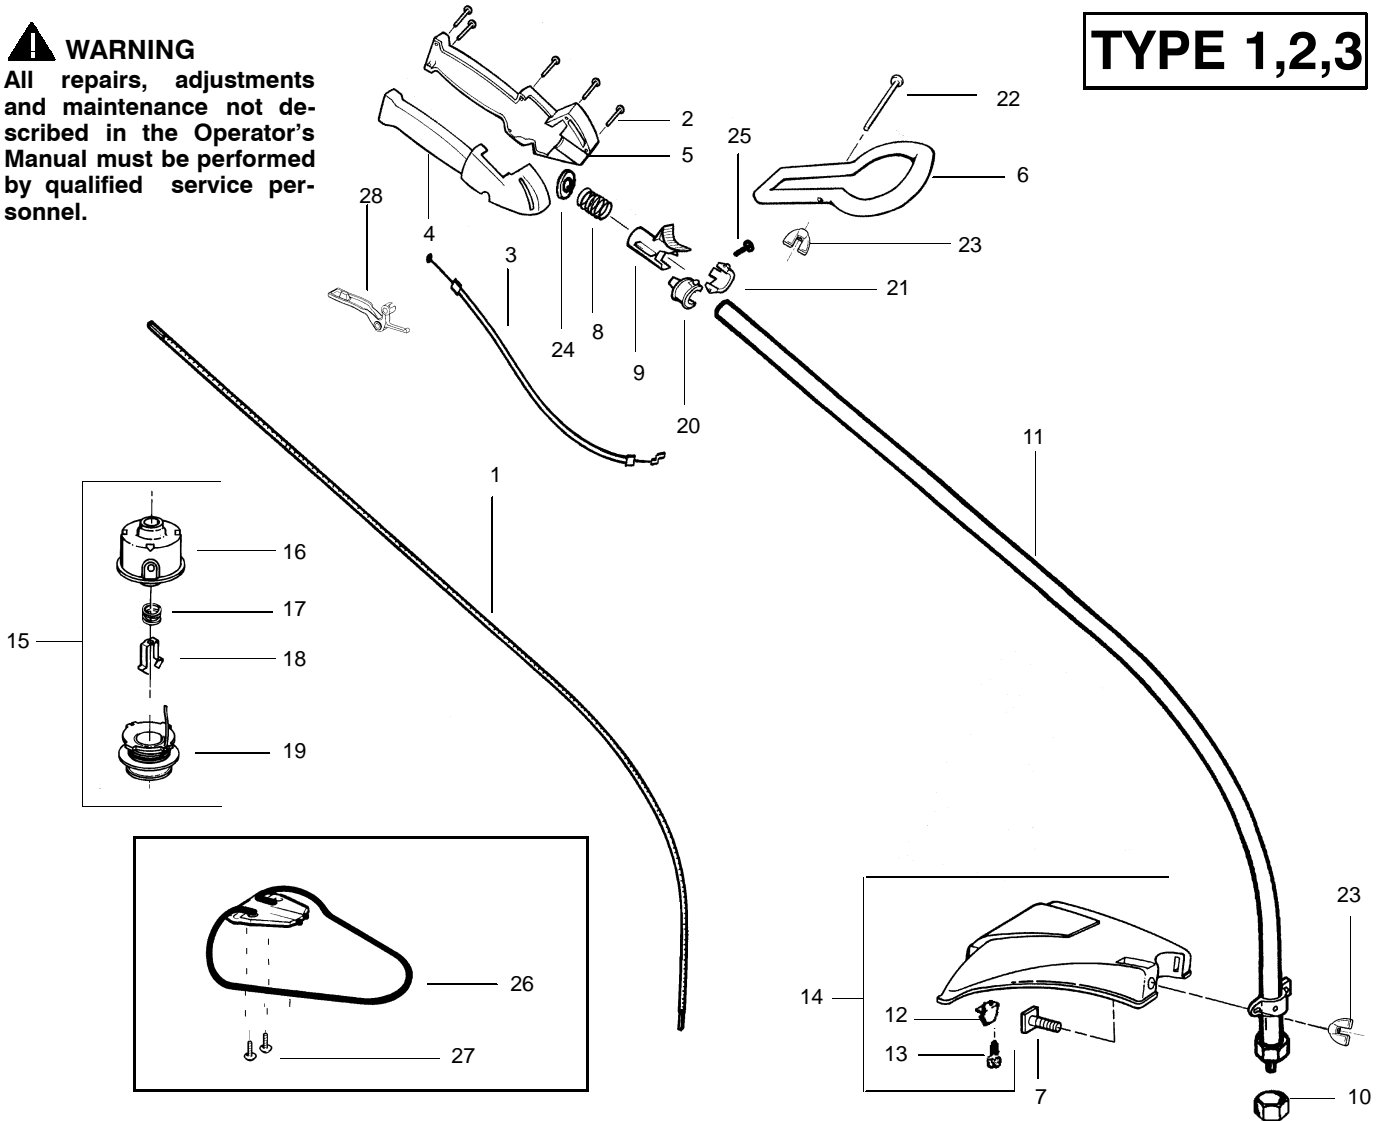

TYPE 1,2,3

⚠ WARNING
All repairs, adjustments and maintenance not described in the Operator's Manual must be performed by qualified service personnel.

Ref.	Part No.	Description	Ref.	Part No.	Description
1.	----	Drive Shaft-Flex	16.	530095770	Hub Ass'y
	530094551	(Type 1)	17.	530401958	Spring-Return
	530053613	(Type 2,3)	18.	530401957	Retainer-Spool
2.	530016179	Screw	19.	952701678	Spool w/Line
3.	----	Assy-Throttle Cable	20.	530054159	Locator-left
	530049066	(Type 1)	21.	530054160	Locator-right
	530056493	(Type 2,3)	22.	530016173	Bolt-Handle
4.	530047923	Throttle Hsg. (Right)	23.	530016118	Nut-Wing
5.	530047924	Throttle Hsg. (Left)	24.	530016193	Washer
6.	530047919	Assist Handle	25.	530015810	Screw
7.	530015820	Bolt-Shield	26.	530054459	Assy. wire form
8.	530042084	Spring-Compression	27.	530016179	Screw
9.	530054060	Actuator	28.	530038682	Trigger
10.	----	Dust Cup			
	530094543	(Type 1)			
	530095574	(Type 2,3)			
11.	530095703	Drive Shaft Hsg. Ass'y		Not Shown	
	530095941	(Type 1)			
	530095703	(Type 2,3)			
12.	530052286	Line Limiter		530086930	Operator's Manual
13.	530015814	Screw-Line Limiter		530088832	(Type 1)
14.	530069930	Shield Kit Ass'y.		530086930	(Type 2,3)
		(Incl. 12 & 13)		530055350	Shaft Warning Decal
15.	952701676	Cutting Head Ass'y.		530054863	Decal-Starting Instruction
		(Incl. 16-19)			

✓ = NEW PART NUMBER FOR THIS IPL * = REFER TO THE SERVICE REFERENCE INDICATED FOR MORE INFORMATION. (LOCATED AT END OF IPL)

PARTS LIST NO. 530163129		WEED EATER® PARTS LIST	MODEL(s) Twist™N Edge
DATE 3/03/03	REPLACES 530084334-4/10/02		Note: Illustration may differ from actual model due to design changes