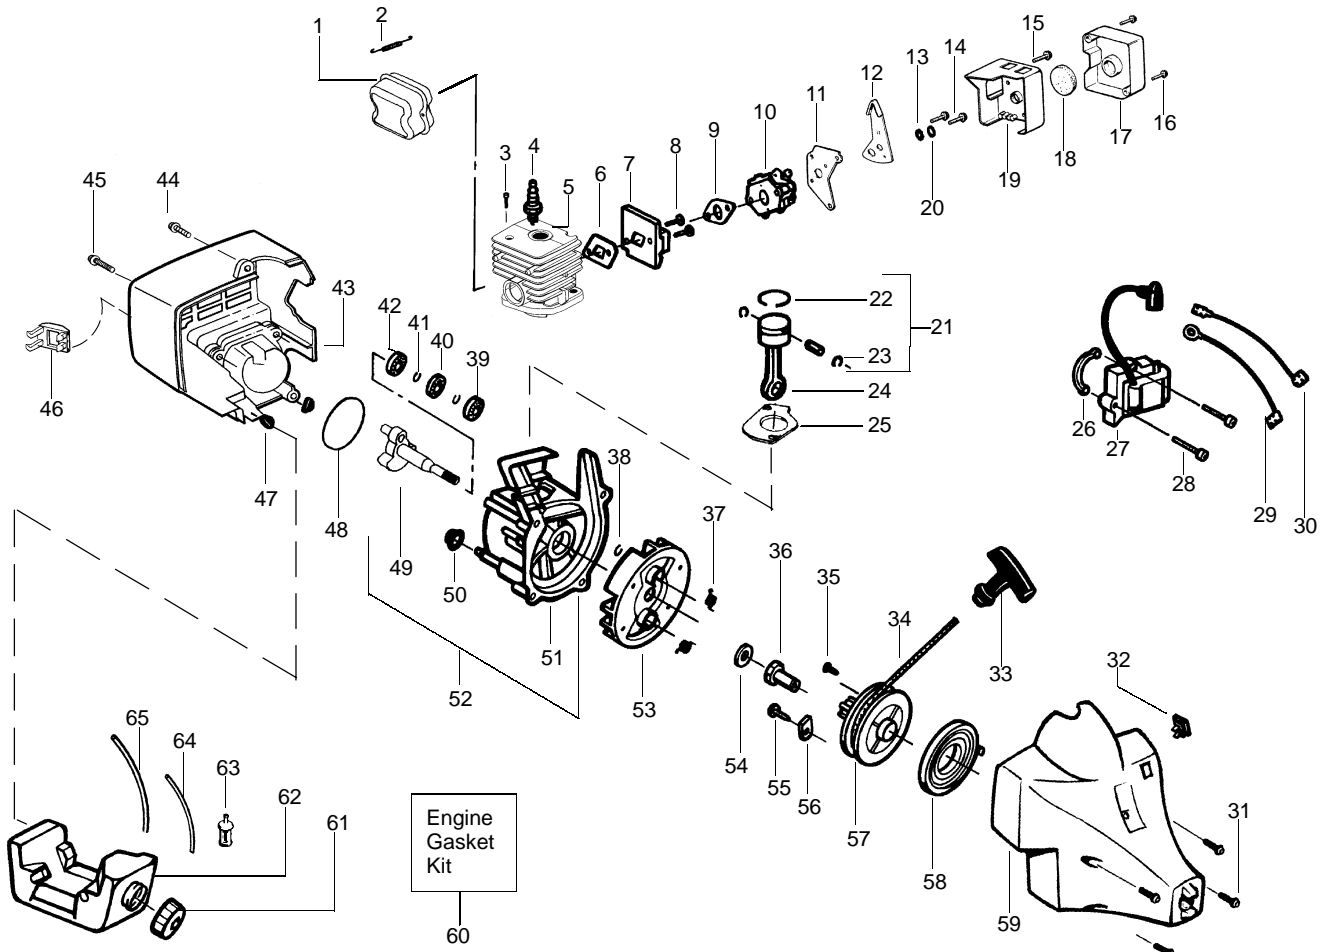

TYPE 3

Ref.	Part No.	Description	Ref.	Part No.	Description	Ref.	Part No.	Description
1.	530071396	Kit - Muffler (incl. 2 & spark arrestor screen)	22.	530055120	Piston Ring	47.	530036793	Isolator-Shroud
2.	530042088	Muffler Spring	23.	530015162	Retainer-Piston Pin	48.	530071363	O-Ring-C'case(kit)
3.	530015953	Screw-Cylinder	24.	530069945	Assy-Connecting Rod	49.	530054753	Assy-Crankshaft
4.	952030249	Spark Plug (RCJ 6Y)	25.	530071363	Gasket-Cylinder(kit)	50.	530036792	Isolator-Crankcase
5.	530071359	Kit - Cylinder	26.	530036145	Spacer-Module	51.	530012414	Assy-Crankcase (Incl. 39-42)
6.	530071363	Gasket-Cyl/Carb.(kit)	27.	530055160	Ignition Module	52.	530071360	Assy-C'case & C'shaft (Incl. 38,49,51)
7.	530055535	Adaptor-carb.	28.	530015954	Screw	53.	530069886	Assy-Flywheel
8.	530016014	Screw	29.	530049389	Assy-Ground Wire	54.	530015828	Washer-Flat
9.	530071363	Gasket-Carb.(kit)	30.	530049390	Assy-Leadwire	55.	530015966	Screw
10.	530069754	Kit - Carburetor Ass'y (Incl. Limiter Cap)	31.	530015810	Screw	56.	530016226	Retainer-Can
11.	530047914	Plate-Choke Mounting	32.	530071356	Kit-MomentarySwitch	57.	530069400	Kit-Starter Pulley (Incl. 35)
12.	530047916	Lever-Choke	33.	530027569	Handle-Starter	58.	530042086	Spring-Starter
13.	530015254	Washer	34.	530069232	Kit - Rope	59.	530049468	Assy-Fan Housing
14.	530016353	Screw	35.	530016080	Screw	60.	530071363	Kit-Engine Gasket (Incl. 6,9,25,48)
15.	530016141	Screw	36.	530027953	Coupling-Drive	61.	530014347	Assy-Fuel Cap
16.	530015966	Screw	37.	530023817	Spring-Starter Dog	62.	530049299	Assy-Fuel Tank (Incl. cap,filter,lines)
17.	530049079	Cover-Air Box	38.	530015941	Retain. Ring-C'shaft	63.	530095646	Assy-Fuel Pickup
18.	530047932	Foam-Air Filter	39.	530032124	Bearing-Outer	64.	530069247	Kit-Fuel Line
19.	530047908	Box-Air	40.	530019179	Seal-C'case	65.	530069216	Kit-Fuel Line
20.	530015852	Spacer-Choke	41.	530015945	Retainer Ring-C'case			
21.	530071357	Kit - Piston (Incl. 22, 23 & Pin)	42.	530032125	Bearing-Inner			
			43.	530049233	Shroud			
			44.	530015880	Screw			
			45.	530015810	Screw			
			46.	530054536	Guard-Muffler			

✓ = NEW PART NUMBER FOR THIS IPL   * = REFER TO THE SERVICE REFERENCE INDICATED FOR MORE INFORMATION. (LOCATED AT END OF IPL)