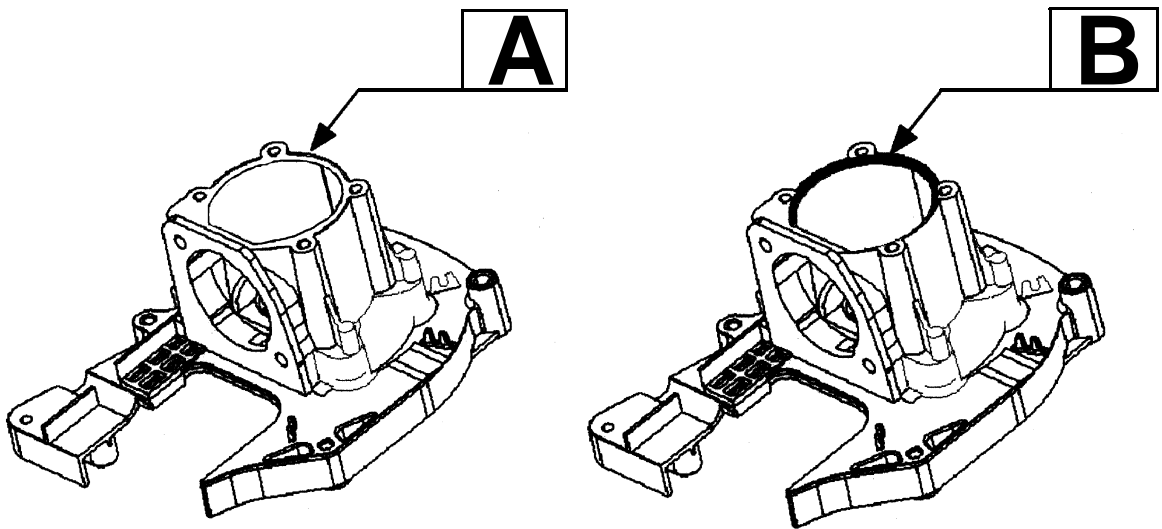

PARTS LIST NO. 530163129		WEED EATER® PARTS LIST	MODEL(s) Twist™N Edge	
DATE 3/03/03	REPLACES 530084334-4/10/02		Note: Illustration may differ from actual model due to design changes	PAGE NO. 5

***** **SERVICE REFERENCE** *****

Note: When replacing item# 49 page 2, please note if the surface indicated by the arrow is flat or has a beveled edge and order accordingly.

(A) Flat Surface – 530-019181 Gasket
(B) Beveled surface – 530-056097 O-ring

✓ = NEW PART NUMBER FOR THIS IPL   ★ = REFER TO THE SERVICE REFERENCE INDICATED FOR MORE INFORMATION. (LOCATED AT END OF IPL)
● = THESE PARTS ARE ILLUSTRATED FOR CLARITY. ORDER COMPLETE ASSEMBLY.