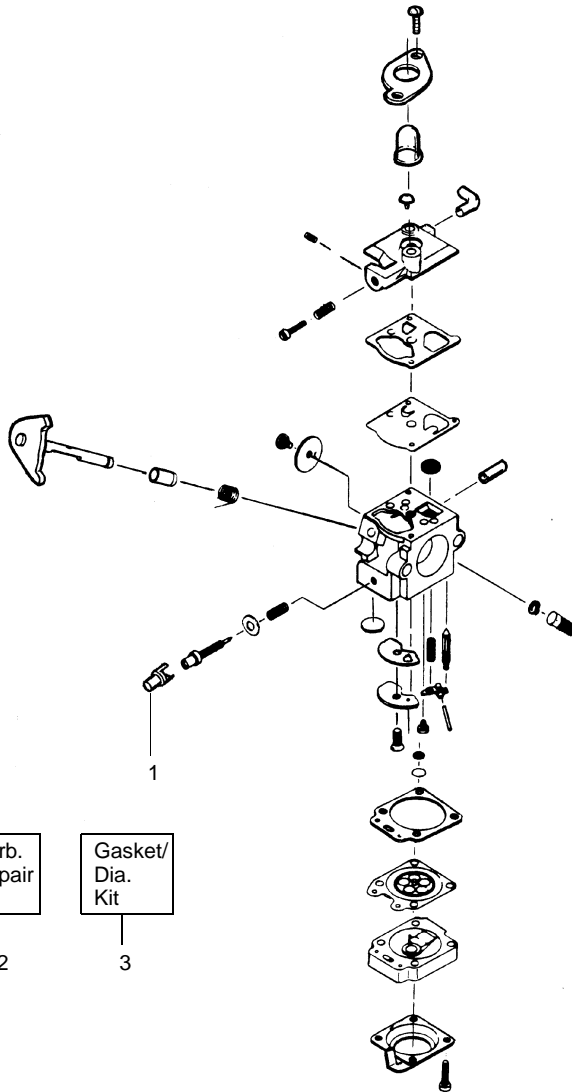

PARTS LIST NO. 530163129		WEED EATER® PARTS LIST	MODEL(s) Twist™N Edge	
DATE 3/03/03	REPLACES 530084334-4/10/02		Note: Illustration may differ from actual model due to design changes	PAGE NO. 4

TYPE 1,2,3

Carburetor Assembly #530069754 - WA226

Carb.
Repair
Kit

2

Gasket/
Dia.
Kit

3

Ref.	Part No.	Description
1.	530038403	Limiter Cap
2.	530069842	Carburetor Repair Kit
3.	530069844	Gasket Diaphragm Kit