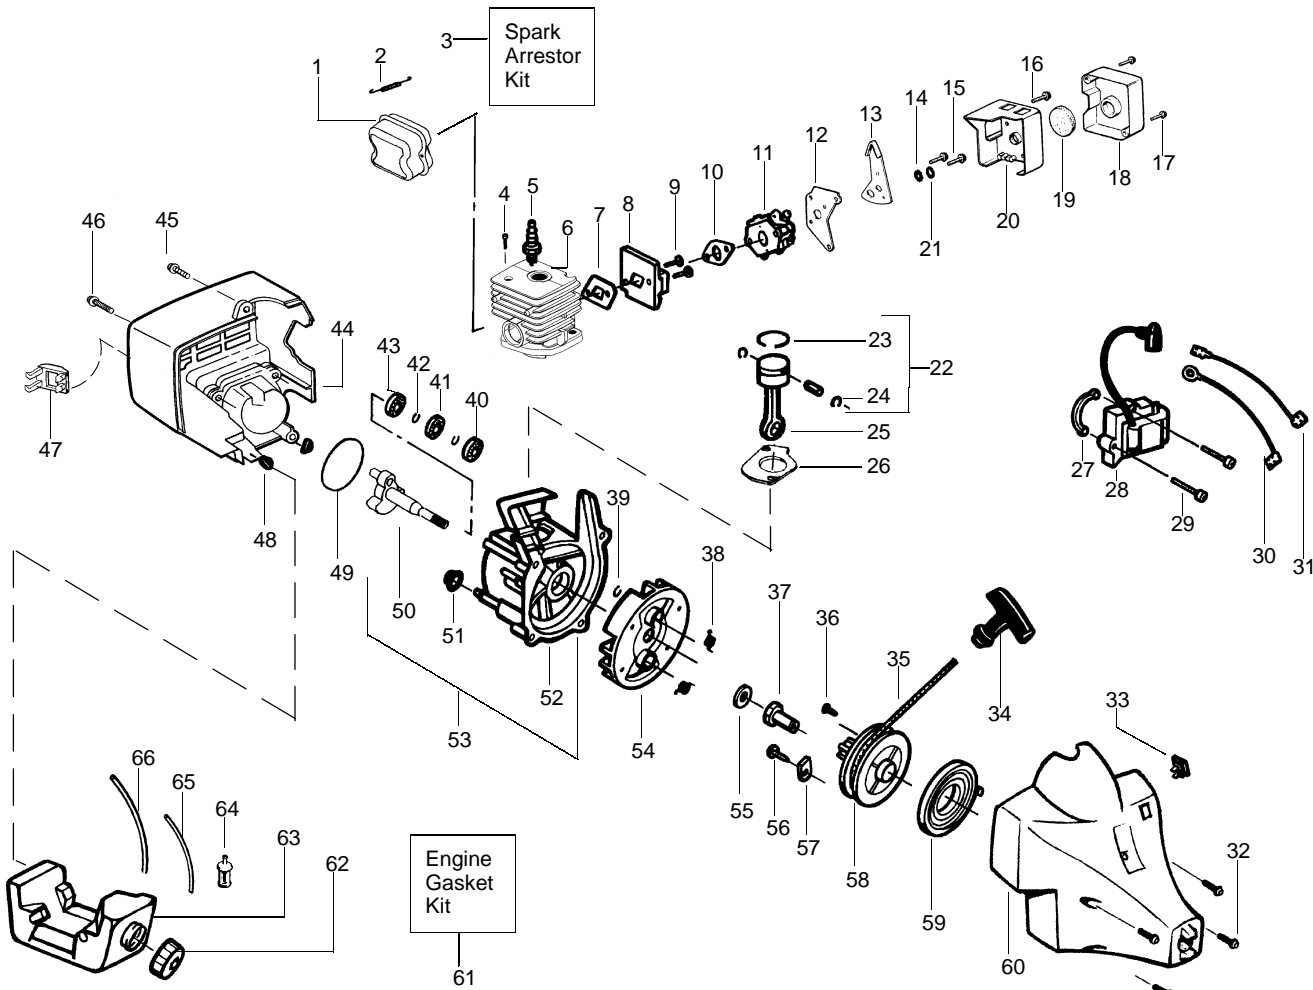

TYPE 1,2

Ref.	Part No.	Description	Ref.	Part No.	Description	Ref.	Part No.	Description
1.	530071390	Kit - Muffler (incl. 2,3)	23.	530055120	Piston Ring	48.	530036793	Isolator-Shroud
2.	530042088	Muffler Spring	24.	530015162	Retainer-Piston Pin	49.	*****	O-Ring-C'case(kit)
3.	530071391	Kit-Spark Arrestor	25.	530069615	Assy-Connecting Rod	50.	530054083	Assy-Crankshaft
4.	530015953	Screw-Cylinder	26.	530069625	Gasket-Cylinder (kit)	51.	530036792	Isolator-Crankcase
5.	952030201	Spark Plug (RCJ 8Y)	27.	530036145	Spacer-Module	52.	530012414	Assy-Crankcase (Incl. 40-43)
6.	530069757	Kit - Cylinder	28.	530055160	Ignition Module	53.	530014729	Assy-C'case & C'shaft (Incl. 39,50,52)
7.	530069625	Gasket-Cyl/Carb.(kit)	29.	530015954	Screw	54.	530069886	Assy-Flywheel
8.	530069758	Kit - Carb. Adaptor	30.	530049389	Assy-Ground Wire	55.	530015828	Washer-Flat
9.	530016014	Screw	31.	530049390	Assy-Leadwire	56.	530015966	Screw
10.	530069625	Gasket-Carb. (kit)	32.	530015810	Screw	57.	530016226	Retainer-Can
11.	530069754	Kit - Carburetor Ass'y (Incl. Limiter Cap)	33.	530071356	Kit-MomentarySwitch	58.	530069400	Kit-Starter Pulley (Incl. 36)
12.	530047914	Choke Plate Mounting	34.	530027569	Handle-Starter	59.	530042086	Spring-Starter
13.	530047916	Choke Lever	35.	530069232	Kit - Rope	60.	530049468	Assy-Fan Housing
14.	530015254	Washer	36.	530016080	Screw	61.	530069625	Kit-Engine Gasket (Incl. 7,10,26,49)
15.	530015849	Screw	37.	530027953	Coupling-Drive	62.	530014347	Assy-Fuel Cap
16.	530016141	Screw	38.	530023817	Spring-Starter Dog	63.	530049299	Assy-Fuel Tank (Incl. cap,filter,lines)
17.	530015966	Screw	39.	530015941	Retain. Ring-C'shaft	64.	530095646	Assy-Fuel Pickup
18.	530049079	Cover-Air Box	40.	530032124	Bearing-Outer	65.	530069247	Kit-Fuel Line
19.	530047932	Foam-Air Filter	41.	530019179	Seal-C'case	66.	530069216	Kit-Fuel Line
20.	530047908	Box-Air	42.	530015945	Retainer Ring-C'case			
21.	530015852	Spacer-Choke	43.	530032125	Bearing-Inner			
22.	530069756	Kit - Piston (Incl. 23, 24 & Pin)	44.	530049233	Shroud			
			45.	530015880	Screw			
			46.	530015810	Screw			
			47.	530054536	Guard-Muffler			

✓ = NEW PART NUMBER FOR THIS IPL   * = REFER TO THE SERVICE REFERENCE INDICATED FOR MORE INFORMATION. (LOCATED AT END OF IPL)