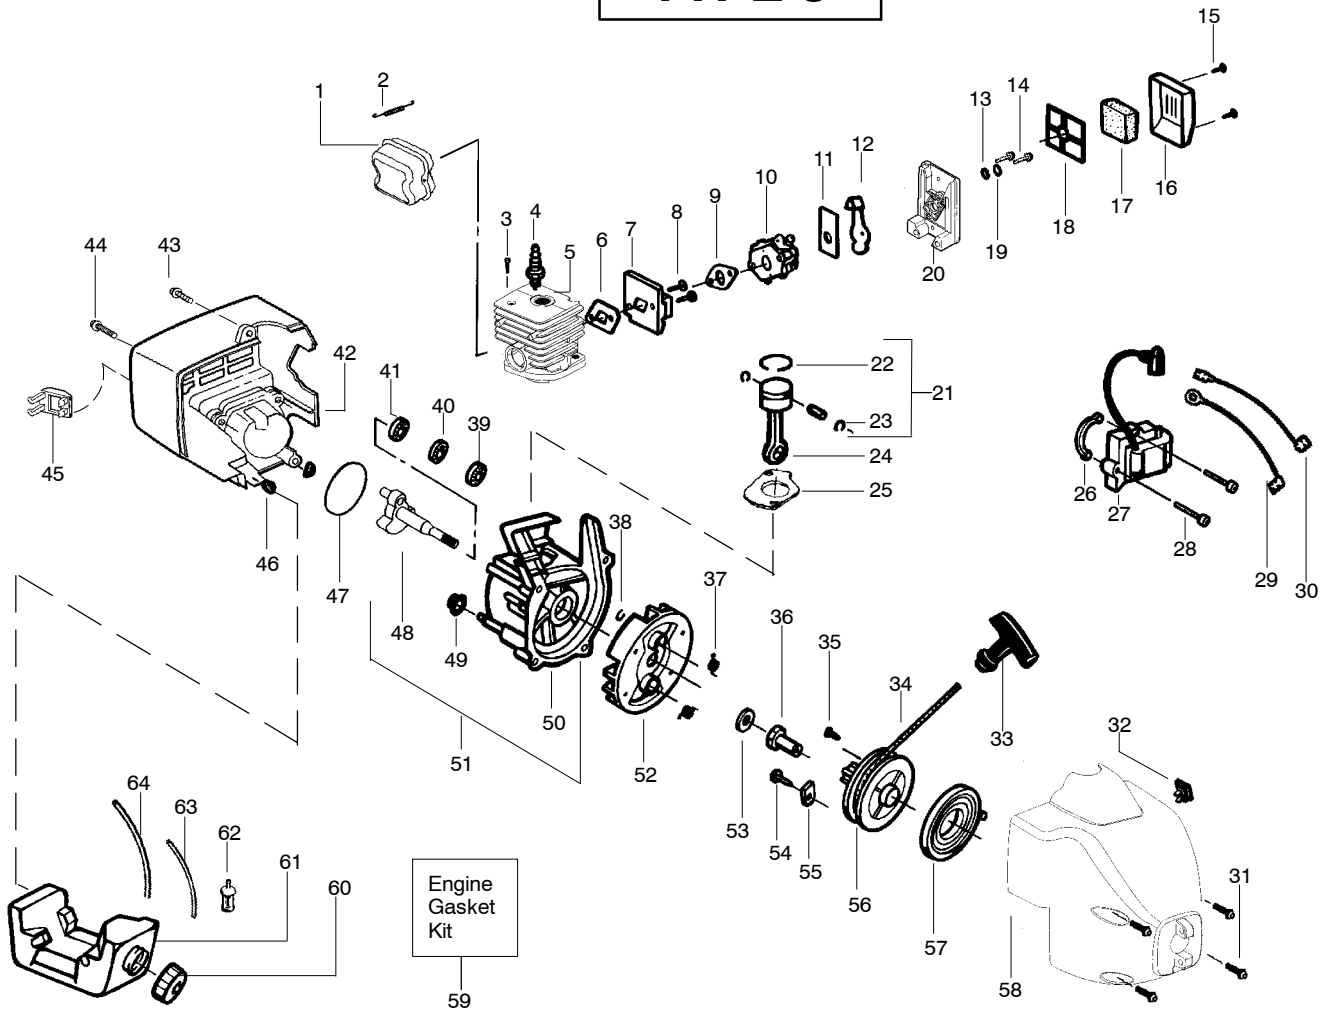

TYPE 3

Ref.	Part No.	Description	Ref.	Part No.	Description	Ref.	Part No.	Description
1.	530071396	Kit - Muffler (incl. 2 & spark arrestor screen)	22.	530055120	Piston Ring	46.	530036793	Isolator-Shroud
2.	530042088	Muffler Spring	23.	530015162	Retainer-Piston Pin	47.	530071363	O - Ring-C'case(kit)
3.	530015953	Screw-Cylinder	24.	530069945	Assy-Connecting Rod	48.	530012413	Assy-Crankshaft
4.	952030249	Spark Plug (RCJ 6Y)	25.	530071363	Gasket-Cylinder(kit)	49.	530036792	Isolator-Crankcase
5.	530071359	Kit - Cylinder	26.	530036145	Spacer-Module	50.	530012491	Assy-Crankcase
6.	530071363	Gasket-Cyl/Carb.(kit)	27.	530039211	Ignition Module			(Incl. 39-41)
7.	530056404	Adaptor-carb.	28.	530015954	Screw	51.	530071337	Assy-C'case & C'shaft
8.	530016014	Screw	29.	530054448	Assy-Ground Wire			(Incl. 38,48,50)
9.	530071363	Gasket-Carb.(kit)	30.	530054449	Assy-Leadwire	52.	530069886	Assy-Flywheel
10.	530069754	Kit-Carb. (WA226) (Incl. Limiter Cap)	31.	530015810	Screw	53.	530015828	Washer-Flat
11.	530038747	Plate-Choke Mounting	32.	530069572	Kit-Switch	54.	530015775	Screw
12.	530035499	Lever-Choke	33.	530027569	Handle-Starter	55.	530053985	Retainer-Can
13.	530015254	Washer	34.	530071325	Kit - Rope	56.	530071324	Kit-Starter Pulley
14.	530016353	Screw	35.	530016326	Screw			(Incl. 35)
15.	530015957	Screw	36.	530027953	Coupling-Drive	57.	530042086	Spring-Starter
16.	530036568	Cover-Air Box	37.	530023817	Spring-Starter Dog	58.	530071415	Assy-Fan Housing
17.	530036575	Foam-Air Filter	38.	530015941	Retain. Ring-C'shaft	59.	530071363	Kit-Engine Gasket
18.	530036569	Plate-Air Filter Support	39.	530055728	Bearing-Outer			(Incl. 6,9,25,47)
19.	530015852	Spacer-Choke	40.	530071615	Kit-Seal C'case	60.	530014347	Assy-Fuel Cap
20.	530052431	Box-Air	41.	530032125	Bearing-Inner	61.	530049299	Assy-Fuel Tank
21.	530071357	Kit - Piston (Incl. 22, 23)	42.	530056943	Shroud			(Incl. cap,filter,lines)
			43.	530015886	Screw	62.	530095646	Assy-Fuel Pickup
			44.	530015810	Screw	63.	530069247	Kit-Fuel Line
			45.	530054536	Guard-Muffler	64.	530069216	Kit-Fuel Line

✓ = NEW PART NUMBER FOR THIS IPL   * = REFER TO THE SERVICE REFERENCE INDICATED FOR MORE INFORMATION. (LOCATED AT END OF IPL)