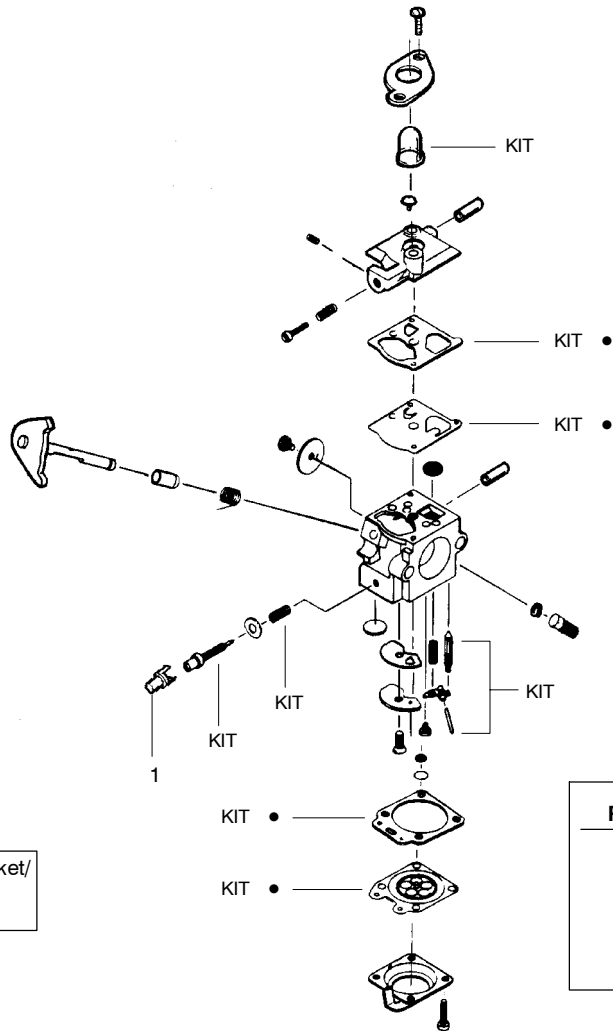

Ref.	Part No.	Description	Ref.	Part No.	Description
1.	530016173	Bolt - Handle	19.	530054223	Assy. - Cap 5/16"
2.	530047919	Assist Handle	20. ✓	530071515	Kit - Shield Ass'y. (Incl. 21,22,25,27)
3.	530016118	Wingnut	21.	530052287	Line Limiter
4.	530016179	Screw	22.	530015814	Screw - Line Limiter
5.	530047924	Throttle Hsg. (Left)	23.	530054459	Assy - Edge Guide
6.	530015810	Screw	24.	530016179	Screw
7.	530054159	Locator - Left	25.	530015820	Bolt - Shield
8.	530071416	Drive Shaft Hsg. Ass'y	26.	530095574	Dust Cup
9.	530047923	Throttle Hsg. (Right)	27.	530016118	Wingnut
10.	530038682	Trigger - Throttle	Not Shown		
11.	530055546	Throttle Cable Ass'y.		----	Manual - Operator's
12.	530016193	Washer		530088895	(Type 1)
13.	530042084	Spring - Compression		530086935	(Type 2,3)
14.	530047925	Actuator		530163711	(Type 4,5) w/o edge guide
15.	530054160	Locator - Right		530163451	(Type 4,5) with edge guide
16.	530095853	Drive Shaft - Flex		530055350	Shaft Warning Decal
17.	952711574	Assy. - Wound Hub (incl.#18)		530055519	Decal - Start Inst.
18.	530403949	Guide - Line			

✓ = NEW PART NUMBER FOR THIS IPL      ★ = REFER TO THE SERVICE REFERENCE INDICATED FOR MORE INFORMATION. (LOCATED AT END OF IPL)

✓ = NEW PART NUMBER FOR THIS IPL      \* = REFER TO THE SERVICE REFERENCE INDICATED FOR MORE INFORMATION. (LOCATED AT END OF IPL)

**Carburetor Assembly #530069754 (WA226)**

**TYPE 1-5**

Ref.	Part No.	Description
1.	530038403	Limiter Cap
2.	530069842	Carburetor Repair Kit (KIT = Indicates Contents)
3.	530069844	Gasket Diaphragm Kit (• = Indicates Contents)