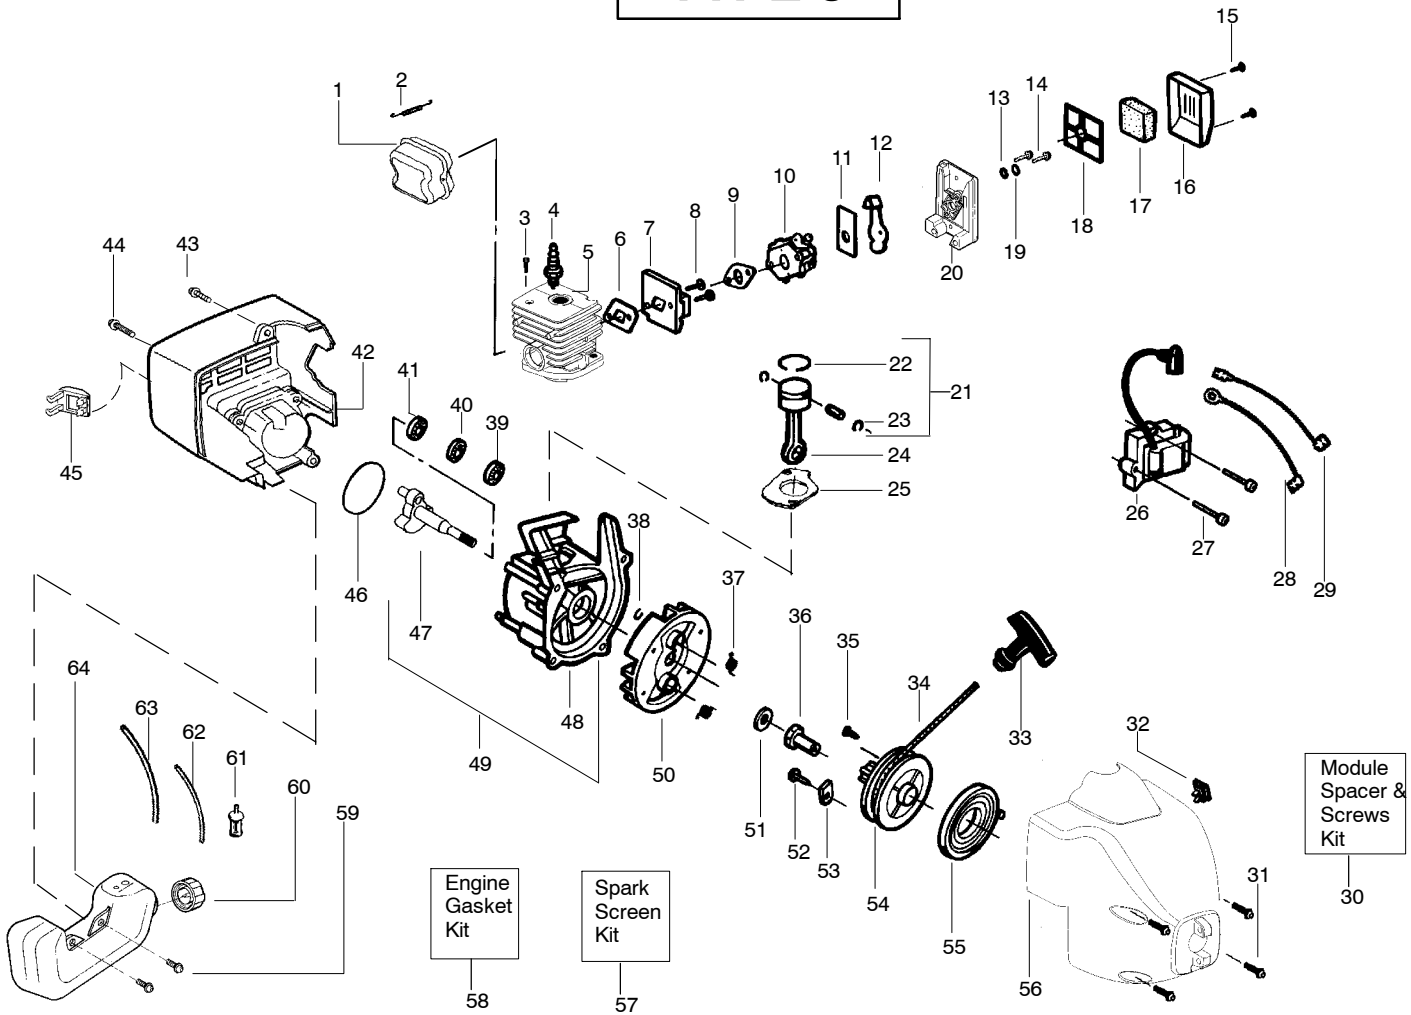

TYPE 5

Ref.	Part No.	Description	Ref.	Part No.	Description	Ref.	Part No.	Description
1.	530071396	Kit - Muffler (incl. 2 & spark arrestor screen)	22.	530055120	Piston Ring	46.	530071363	O-Ring-C'case(kit)
2.	530042088	Muffler Spring	23.	530015162	Retainer-Piston Pin	47.	530012413	Assy-Crankshaft
3.	530015953	Screw-Cylinder	24.	530069945	Assy-Connecting Rod	48.	530071627	Assy-Crankcase (Incl. 39-41)
4.	952030249	Spark Plug (RCJ 6Y)	25.	530071363	Gasket-Cylinder(kit)	49.	530071675	Assy-C'case & C'shaft (Incl. 38,47,48)
5.	530071359	Kit - Cylinder	26.	530039211	Ignition Module	50.	530069886	Assy-Flywheel
6.	530071363	Gasket-Cyl/Carb.(kit)	27.	530015954	Screw	51.	530015828	Washer-Flat
7.	530057635	Adaptor-carb.	28.	530054448	Assy-Ground Wire	52.	530015775	Screw
8.	530016014	Screw	29.	530054449	Assy-Leadwire	53.	530053985	Retainer-Can
9.	530071363	Gasket-Carb.(kit)	30.	530071731	Kit-Module Spacer & Screws	54.	530071324	Kit-Starter Pulley (Incl. 35)
10.	530071635	Kit-Carb. (WT-631)	31.	530015810	Screw	55.	530042086	Spring-Starter
11.	530038747	Plate-Choke Mounting	32.	530069572	Kit-Switch	56.	530071415	Assy-Fan Housing
12.	530035499	Lever-Choke	33.	530027569	Handle-Starter	57.	530071391	Kit-Spark Screen
13.	530015254	Washer	34.	530071325	Kit - Rope	58.	530071363	Kit-Engine Gasket (Incl. 6,9,25,46)
14.	530016393	Screw	35.	530016326	Screw	59.	530016379	Retainer-Tank
15.	530016349	Screw	36.	530027953	Coupling-Drive	60.	530014347	Assy-Fuel Cap
16.	530036568	Cover-Air Box	37.	530023817	Spring-Starter Dog	61.	530095646	Assy-Fuel Pickup
17.	530036575	Foam-Air Filter	38.	530015941	Retain. Ring-C'shaft	62.	530069216	Kit-Fuel Line
18.	530036569	Plate-Air Filter Support	39.	530055728	Bearing-Outer	63.	530069247	Kit-Fuel Line
19.	530015852	Spacer-Choke	40.	530071615	Kit-Seal C'case	64.	530056732	Assy-Fuel Tank (Incl. cap,filter,lines)
20.	530052431	Box-Air	41.	530032125	Bearing-Inner			
21.	530071357	Kit - Piston (Incl. 22, 23)	42.	530056547	Shroud			
			43.	530015886	Screw			
			44.	530015810	Screw			
			45.	530054536	Guard-Muffler			

✓ = NEW PART NUMBER FOR THIS IPL   * = REFER TO THE SERVICE REFERENCE INDICATED FOR MORE INFORMATION. (LOCATED AT END OF IPL)