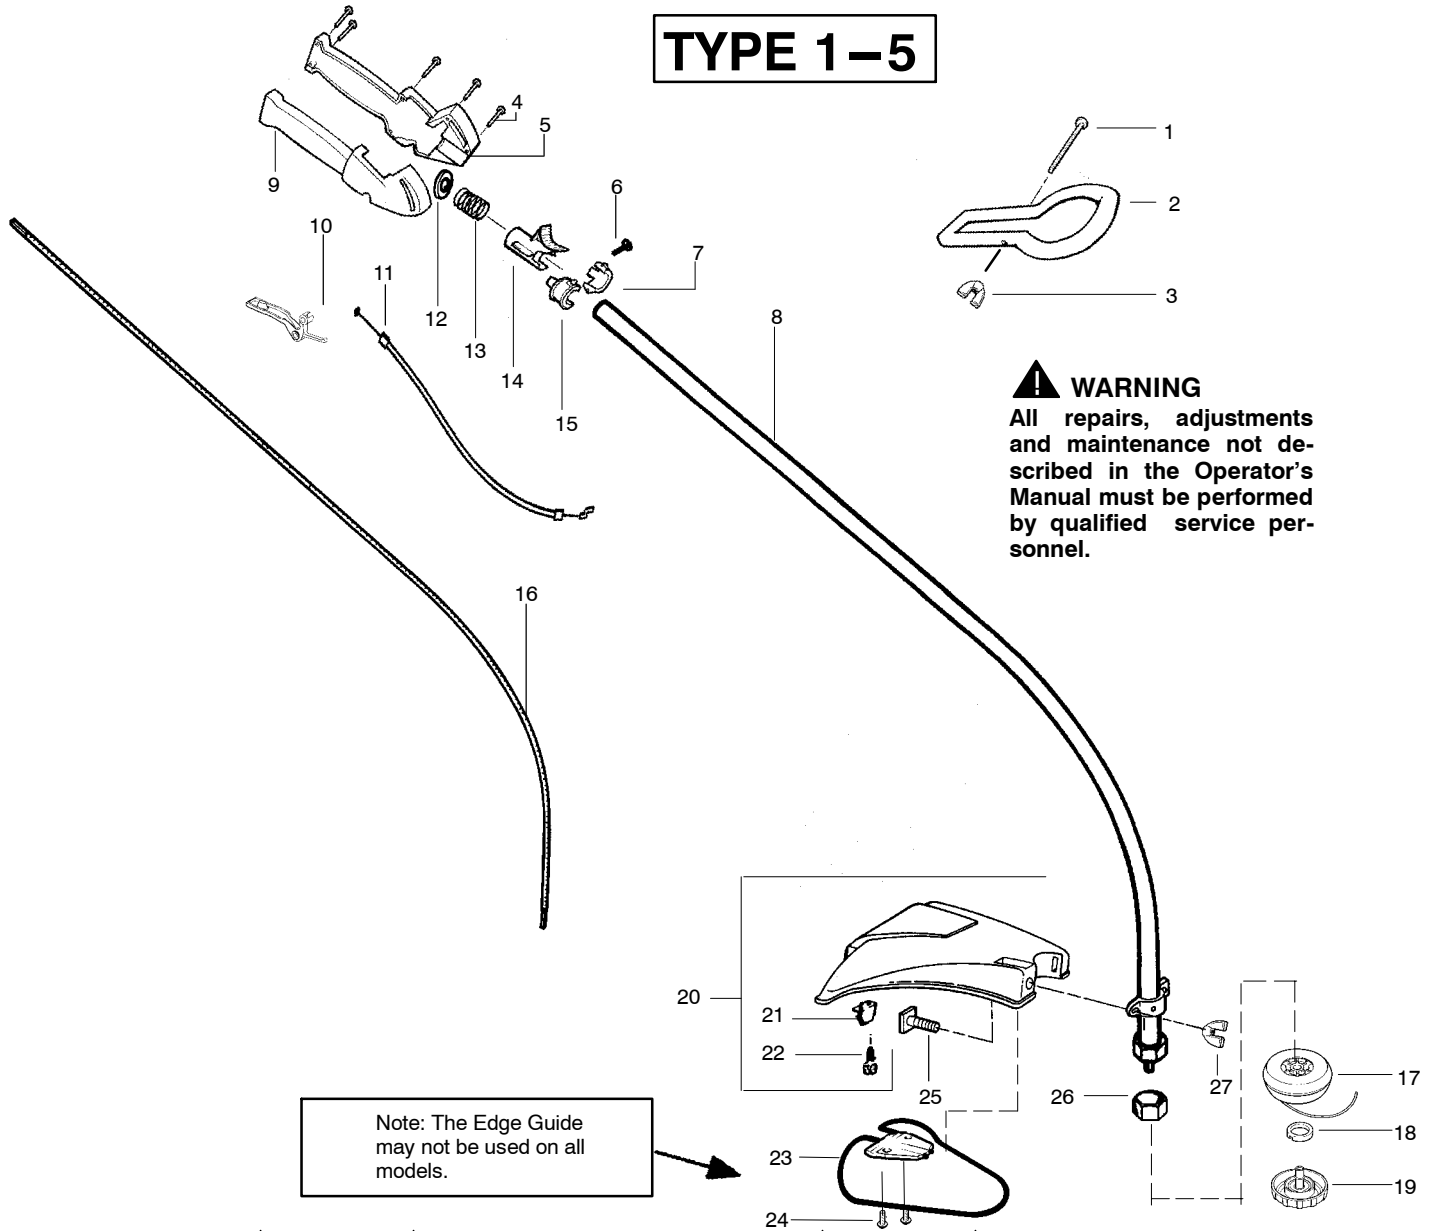

TYPE 1-5

⚠ WARNING
All repairs, adjustments and maintenance not described in the Operator's Manual must be performed by qualified service personnel.

Note: The Edge Guide may not be used on all models.

Ref.	Part No.	Description	Ref.	Part No.	Description
1.	530016173	Bolt - Handle	19.	530054223	Assy. - Cap 5/16"
2.	530047919	Assist Handle	20. ✓	530071515	Kit - Shield Ass'y. (Incl. 21,22,25,27)
3.	530016118	Wingnut	21.	530052287	Line Limiter
4.	530016179	Screw	22.	530015814	Screw - Line Limiter
5.	530047924	Throttle Hsg. (Left)	23.	530054459	Assy - Edge Guide
6.	530015810	Screw	24.	530016179	Screw
7.	530054159	Locator - Left	25.	530015820	Bolt - Shield
8.	530071416	Drive Shaft Hsg. Ass'y	26.	530095574	Dust Cup
9.	530047923	Throttle Hsg. (Right)	27.	530016118	Wingnut
10.	530038682	Trigger - Throttle	Not Shown		
11.	530055546	Throttle Cable Ass'y.		----	Manual - Operator's
12.	530016193	Washer		530088895	(Type 1)
13.	530042084	Spring - Compression		530086935	(Type 2,3)
14.	530047925	Actuator		530163711	(Type 4,5) w/o edge guide
15.	530054160	Locator - Right		530163451	(Type 4,5) with edge guide
16.	530095853	Drive Shaft - Flex		530055350	Shaft Warning Decal
17.	952711574	Assy. - Wound Hub (incl.#18)		530055519	Decal - Start Inst.
18.	530403949	Guide - Line			

✓ = NEW PART NUMBER FOR THIS IPL

* = REFER TO THE SERVICE REFERENCE INDICATED FOR MORE INFORMATION. (LOCATED AT END OF IPL)