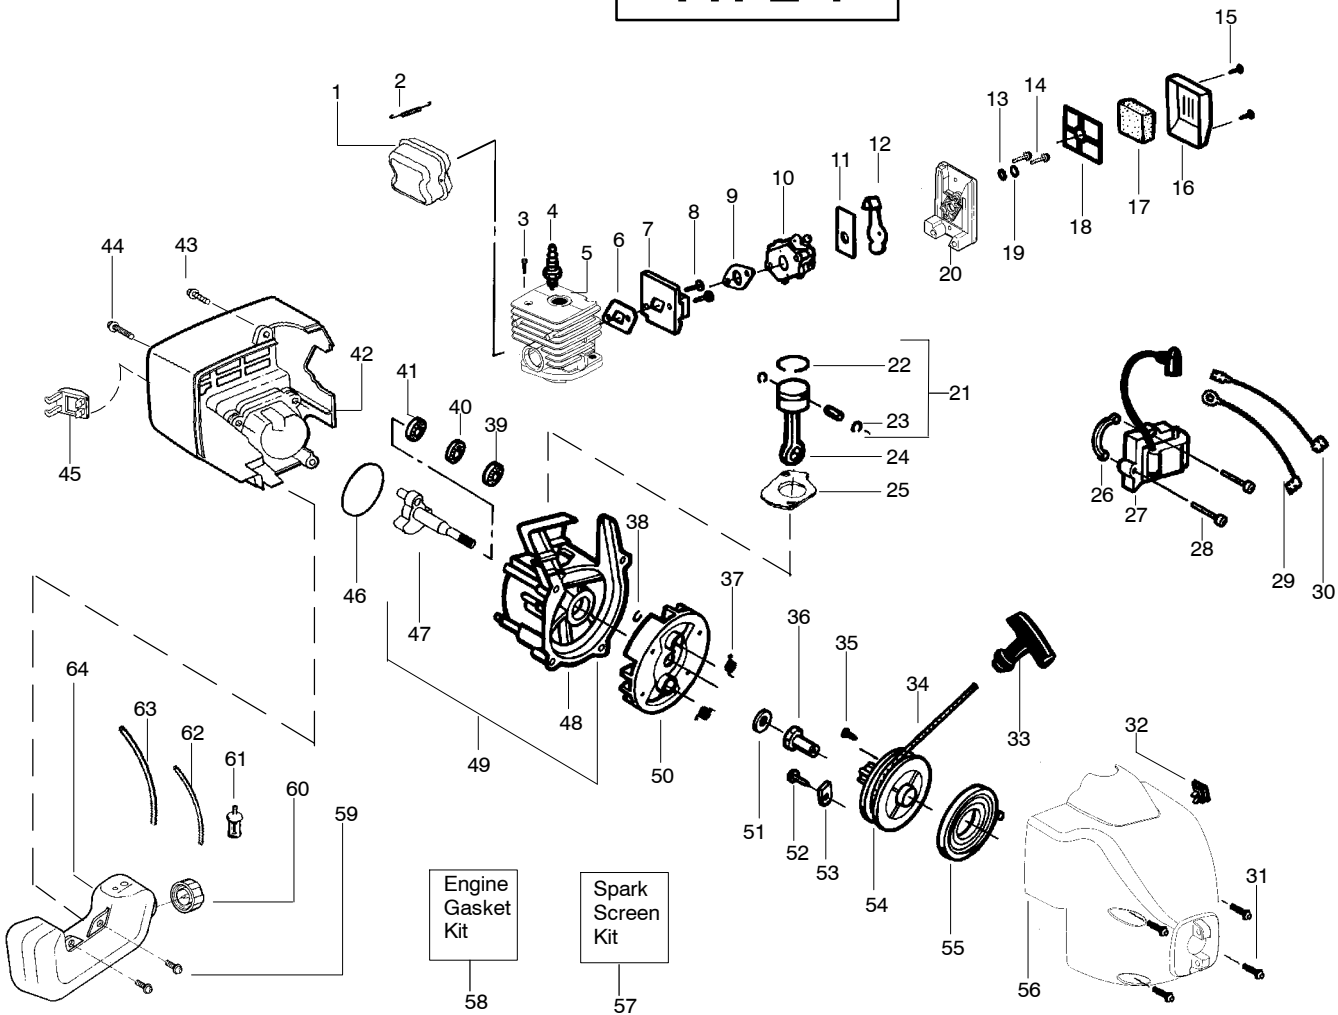

TYPE 4

Ref.	Part No.	Description	Ref.	Part No.	Description	Ref.	Part No.	Description
1.	530071396	Kit - Muffler (incl. 2 & spark arrestor screen)	22.	530055120	Piston Ring	46.	530071363	O-Ring-C'case(kit)
2.	530042088	Muffler Spring	23.	530015162	Retainer-Piston Pin	47.	530012413	Assy-Crankshaft
3.	530015953	Screw-Cylinder	24.	530069945	Assy-Connecting Rod	48.	530012491	Assy-Crankcase (Incl. 39-41)
4.	952030249	Spark Plug (RCJ 6Y)	25.	530071363	Gasket-Cylinder(kit)	49.	530071337	Assy-C'case & C'shaft (Incl. 38,47,48)
5.	530071359	Kit - Cylinder	26.	530036145	Spacer-Module	50.	530069886	Assy-Flywheel
6.	530071363	Gasket-Cyl/Carb.(kit)	27.	530039211	Ignition Module	51.	530015828	Washer-Flat
7.	530056404	Adaptor-carb.	28.	530015954	Screw	52.	530015775	Screw
8.	530016014	Screw	29.	530054448	Assy-Ground Wire	53.	530053985	Retainer-Can
9.	530071363	Gasket-Carb.(kit)	30.	530054449	Assy-Leadwire	54.	530071324	Kit-Starter Pulley (Incl. 35)
10.	---	Kit-Carb.	31.	530015810	Screw	55.	530042086	Spring-Starter
	530069754	(WA-226)	32.	530069572	Kit-Switch	56.	530071415	Assy-Fan Housing
	530071635	(WT-631)	33.	530027569	Handle-Starter	57.	530071391	Kit-Spark Screen
11.	530038747	Plate-Choke Mounting	34.	530071325	Kit - Rope	58.	530071363	Kit-Engine Gasket (Incl. 6,9,25,46)
12.	530035499	Lever-Choke	35.	530016326	Screw	59.	530016379	Retainer-Tank
13.	530015254	Washer	36.	530027953	Coupling-Drive	60.	530014347	Assy-Fuel Cap
14.	530016353	Screw	37.	530023817	Spring-Starter Dog	61.	530095646	Assy-Fuel Pickup
15.	530016349	Screw	38.	530015941	Retain. Ring-C'shaft	62.	530069216	Kit-Fuel Line
16.	530036568	Cover-Air Box	39.	530055728	Bearing-Outer	63.	530069247	Kit-Fuel Line
17.	530036575	Foam-Air Filter	40.	530071615	Kit-Seal C'case	64.	530056732	Assy-Fuel Tank (Incl. cap,filter,lines)
18.	530036569	Plate-Air Filter Support	41.	530032125	Bearing-Inner			
19.	530015852	Spacer-Choke	42.	530056547	Shroud			
20.	530052431	Box-Air	43.	530015886	Screw			
21.	530071357	Kit - Piston (Incl. 22, 23)	44.	530015810	Screw			
			45.	530054536	Guard-Muffler			

✓ = NEW PART NUMBER FOR THIS IPL   ★ = REFER TO THE SERVICE REFERENCE INDICATED FOR MORE INFORMATION. (LOCATED AT END OF IPL)