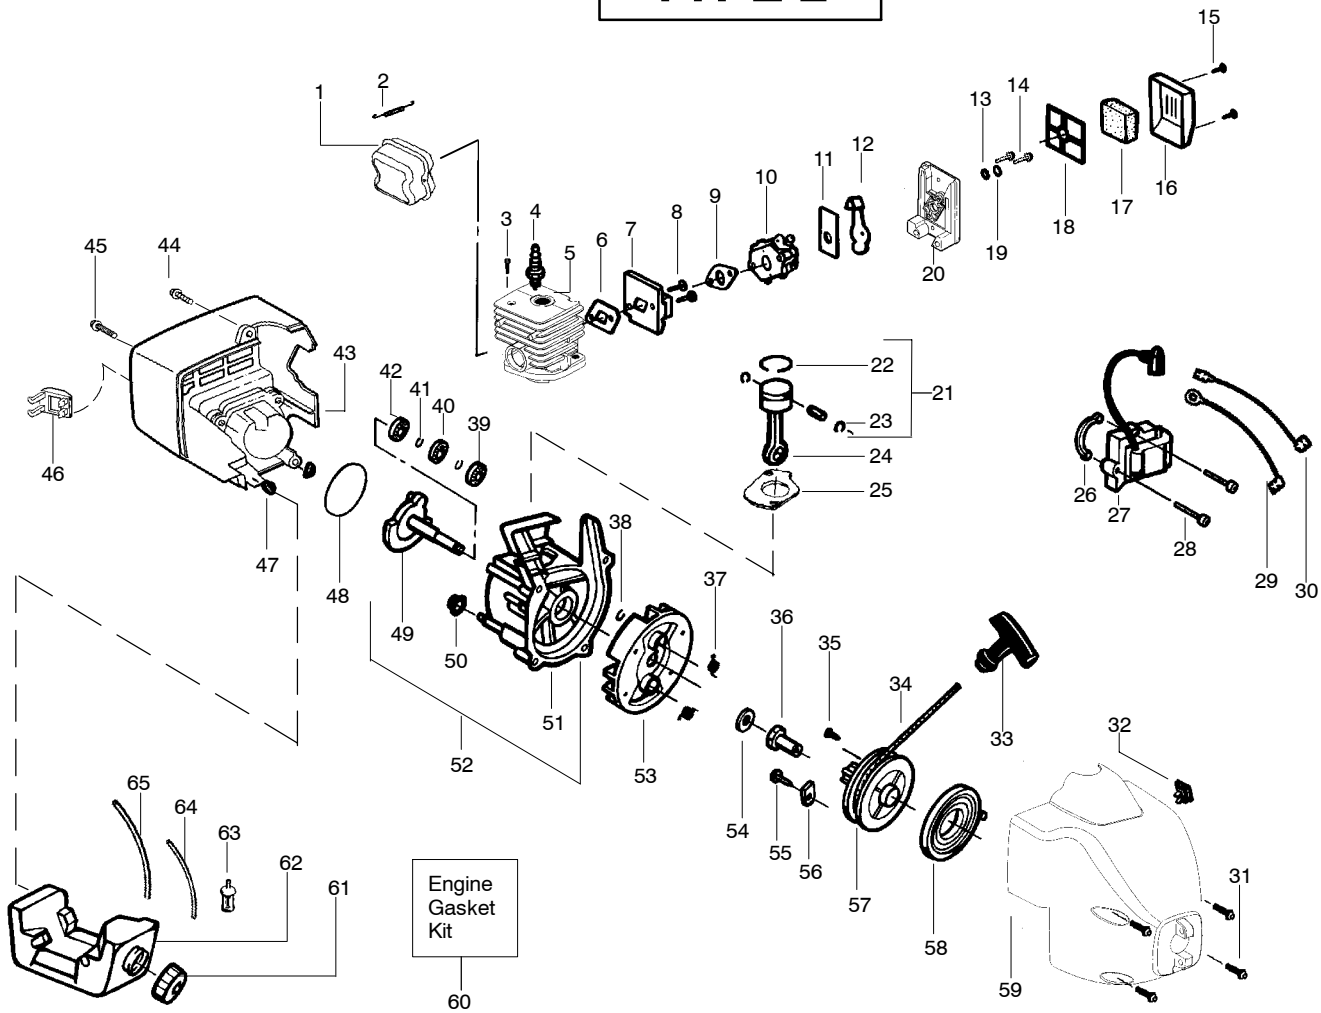

TYPE 2

Ref.	Part No.	Description	Ref.	Part No.	Description	Ref.	Part No.	Description
1.	530071396	Kit - Muffler (incl. 2 & spark arrestor screen)	22.	530055120	Piston Ring	47.	530036793	Isolator-Shroud
2.	530042088	Muffler Spring	23.	530015162	Retainer-Piston Pin	48.	530071363	O-Ring-C'case(kit)
3.	530015953	Screw-Cylinder	24.	530069945	Assy-Connecting Rod	49.	530012413	Assy-Crankshaft
4.	952030249	Spark Plug (RCJ 6Y)	25.	530071363	Gasket-Cylinder(kit)	50.	530036792	Isolator-Crankcase
5.	530071359	Kit - Cylinder	26.	530036145	Spacer-Module	51.	530012414	Assy-Crankcase (Incl. 39-42)
6.	530071363	Gasket-Cyl/Carb.(kit)	27.	530039211	Ignition Module	52.	530071337	Assy-C'case & C'shaft (Incl. 38,49,51)
7.	530055535	Adaptor-carb.	28.	530015954	Screw	53.	530069886	Assy-Flywheel
8.	530016014	Screw	29.	530054448	Assy-Ground Wire	54.	530015828	Washer-Flat
9.	530071363	Gasket-Carb.(kit)	30.	530054449	Assy-Leadwire	55.	530015775	Screw
10.	530069754	Kit-Carb. (WA226) (Incl. Limiter Cap)	31.	530015810	Screw	56.	530053985	Retainer-Can
11.	530038747	Plate-Choke Mounting	32.	530069572	Kit-Switch	57.	530071324	Kit-Starter Pulley (Incl. 35)
12.	530035499	Lever-Choke	33.	530027569	Handle-Starter	58.	530042086	Spring-Starter
13.	530015254	Washer	34.	530071325	Kit - Rope	59.	530071415	Assy-Fan Housing
14.	530016353	Screw	35.	530016326	Screw	60.	530071363	Kit-Engine Gasket (Incl. 6,9,25,48)
15.	530015957	Screw	36.	530027953	Coupling-Drive	61.	530014347	Assy-Fuel Cap
16.	530036568	Cover-Air Box	37.	530023817	Spring-Starter Dog	62.	530049299	Assy-Fuel Tank (Incl. cap,filter,lines)
17.	530036575	Foam-Air Filter	38.	530015941	Retain. Ring-C'shaft	63.	530095646	Assy-Fuel Pickup
18.	530036569	Plate-Air Filter Support	39.	530032124	Bearing-Outer	64.	530069247	Kit-Fuel Line
19.	530015852	Spacer-Choke	40.	530019179	Seal-C'case	65.	530069216	Kit-Fuel Line
20.	530052431	Box-Air	41.	530015945	Retainer-Ring-C'case			
21.	530071357	Kit - Piston (Incl. 22, 23)	42.	530032125	Bearing-Inner			
			43.	530049233	Shroud			
			44.	530015934	Screw			
			45.	530015810	Screw			
			46.	530054536	Guard-Muffler			

✓ = NEW PART NUMBER FOR THIS IPL   * = REFER TO THE SERVICE REFERENCE INDICATED FOR MORE INFORMATION. (LOCATED AT END OF IPL)