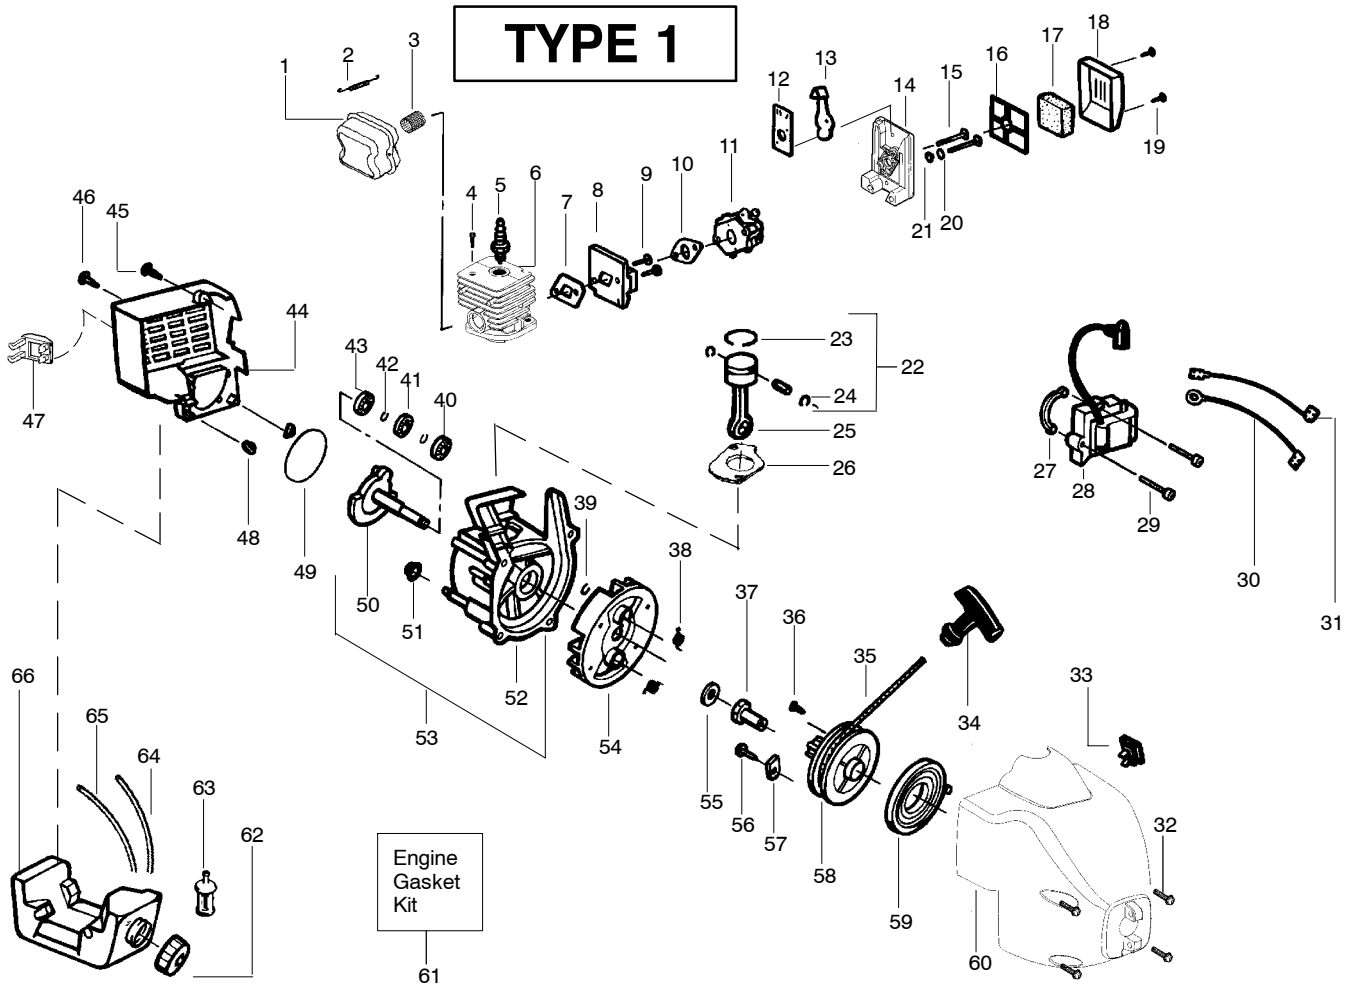

Ref.	Part No.	Description	Ref.	Part No.	Description	Ref.	Part No.	Description
1.	530071390	Kit - Muffler (incl. 2,3)	23.	530012472	Piston Ring	48.	530036793	Isolator-Shroud
2.	530042088	Muffler Spring	24.	530015162	Piston Pin Retainer	49.	530071329	O-Ring-C'case/Shrd
3.	530071391	Screen-Spark Arrestor	25.	530069615	Connecting Rod Ass'y.	50.	530012413	Crankshaft Ass'y.
4.	530015953	Screw-Cylinder	26.	530071329	Gasket-Cylinder	51.	530036792	Isolator-Crankcase
5.	952030201	Spark Plug (RCJ 8Y)	27.	530036145	Spacer-Module	52.	530012414	Crankcase Ass'y. (Incl. 40-43)
6.	530069757	Kit - Cylinder	28.	530039211	Ignition Module	53.	530071337	C'case & C'shaft Assy. (Incl. 39,50,52)
7.	530071329	Gasket-Cylind./Carb.	29.	530015954	Screw	54.	530069886	Flywheel Ass'y.
8.	530069758	Kit - Carb. Adaptor	30.	530054448	Ground Wire Ass'y.	55.	530015828	Washer-Flat
9.	530015849	Screw	31.	530054449	Lead Wire Ass'y.	56.	530016224	Screw
10.	530071329	Gasket-Carb.	32.	530015810	Screw	57.	530053985	Retainer-Can
11.	530069754	Kit - Carburetor Ass'y (Incl. Limiter Cap)	33.	530069572	Kit - Switch	58.	530071324	Starter Pulley Kit (Incl. 36)
12.	530038747	Choke Plate Mounting	34.	530027569	Starter Handle	59.	530042086	Starter Spring
13.	530035499	Choke Shutter	35.	530071325	Kit - Rope	60.	530071415	Assy. - Fan Housing
14.	530052431	Air Box	36.	530016326	Screw	61.	530071329	Kit-Engine Gasket (Incl. 7,10,26,49)
15.	530015887	Screw	37.	530027953	Drive Coupling	62.	530014347	Fuel Cap Ass'y.
16.	530036569	Plate - Filter Support	38.	530023817	Starter Dog Spring	63.	530095646	Fuel Pickup Ass'y.
17.	530036575	Air Filter Foam	39.	530015941	Retain. Ring-C'shaft	64.	530069247	Kit-Fuel Line (Small)
18.	530036568	Air Filter Cover	40.	530032124	Outer Bearing	65.	530069216	Kit-Fuel Line (Large)
19.	530015957	Screw	41.	530019179	C'case Seal	66.	530049299	Fuel Tank Ass'y (Incl. cap,lines,filter)
20.	530015852	Spacer-Choke	42.	530015945	Retainer Ring-C'case			
21.	530015254	Washer	43.	530032125	Inner Bearing			
22.	530069987	Kit - Piston (Incl. 23, 24 & Pin)	44.	530049233	Rear Shroud			
			45.	530015934	Screw			
			46.	530015810	Screw			
			47.	530054536	Guard-Muffler			

✓ = NEW PART NUMBER FOR THIS IPL

* = REFER TO THE SERVICE REFERENCE INDICATED FOR MORE INFORMATION. (LOCATED AT END OF IPL)