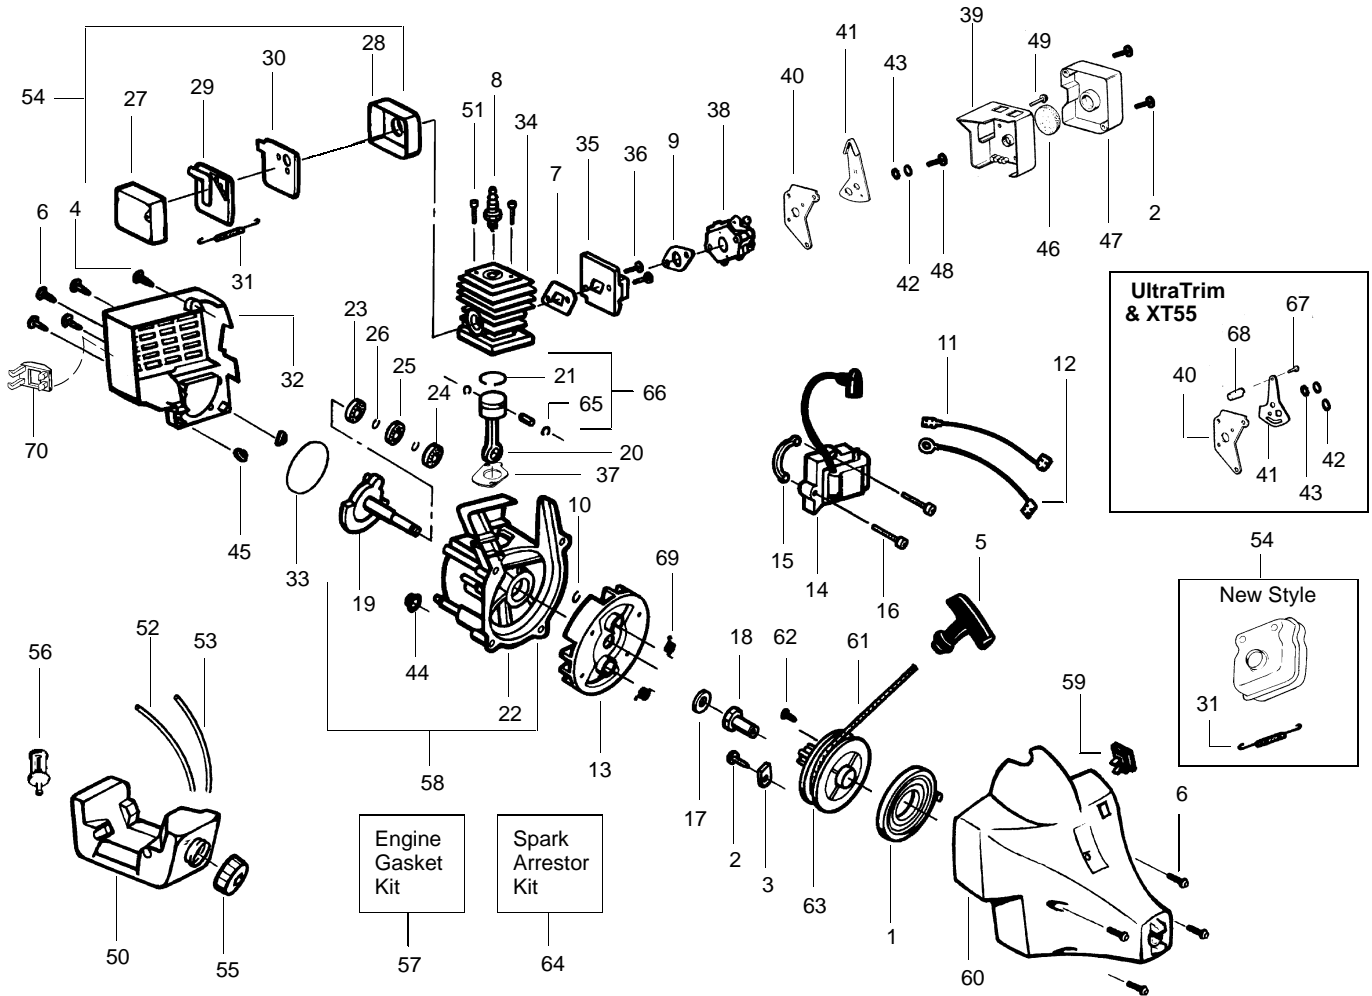

⚠ WARNING
All repairs, adjustments and maintenance not described in the Operator's Manual must be performed by qualified service personnel.

Ref.	Part No.	Description	Ref.	Part No.	Description
1.	-	Drive Shaft	16.	530095380	Hub Ass'y
	530094551	TNE, XT35, XT55,	17.	530401958	Spring-Return
	530053613	TE400, Ultratrim	18.	530401957	Retainer-Spool
2.	530016179	Screw	19.	952701678	Spool w/Line
3.	530049066	Throttle Cable Ass'y.	20.	530047912	Locator-right
4.	530047923	Throttle Hsg. (Right)	21.	530047911	Locator-left
5.	530047924	Throttle Hsg. (Left)	22.	530016173	Bolt-Handle
6.	530047919	Assist Handle	23.	530016118	Nut-Wing
7.	530015820	Bolt-Shield	24.	530016193	Washer
8.	530042084	Spring-Compression	25.	530015810	Screw
9.	530054060	Actuator	26.	530054459	Assy. wire form
10.	530094543	Dust Cup	27.	530016179	Screw
11.	-	Drive Shaft Hsg. Ass'y	28.	530038682	Trigger
	530095703	XT35, XT55, Ultratrim			
	530053611	TE400			
	530095941	TNE			
12.	530052286	Line Limiter		Not Shown	
13.	530015814	Screw-Line Limiter		-	Operator's Manual
14.	530069666	Shield Kit Ass'y. (Incl. 12 & 13)		530088832	Twist 'N Edge, XT35 & TE400
				530084278	UltraTrim & XT55
				530055350	Shaft Warning Decal
15.	952701676	Cutting Head Ass'y. (Incl. 16-19)		530049430	Decal-Starting Instruction One Pull - Models Ultratrim & XT55

✓ = NEW PART NUMBER FOR THIS IPL

* = REFER TO THE SERVICE REFERENCE INDICATED FOR MORE INFORMATION. (LOCATED AT END OF IPL)

PARTS LIST NO. 530084334		WEED EATER® PARTS LIST	MODEL(s) Twist 'N Edge, XT35, UltraTrim, XT55 & TE400
DATE 5/15/03	REPLACES 530084334-7/13/01		Note: Illustration may differ from actual model due to design changes