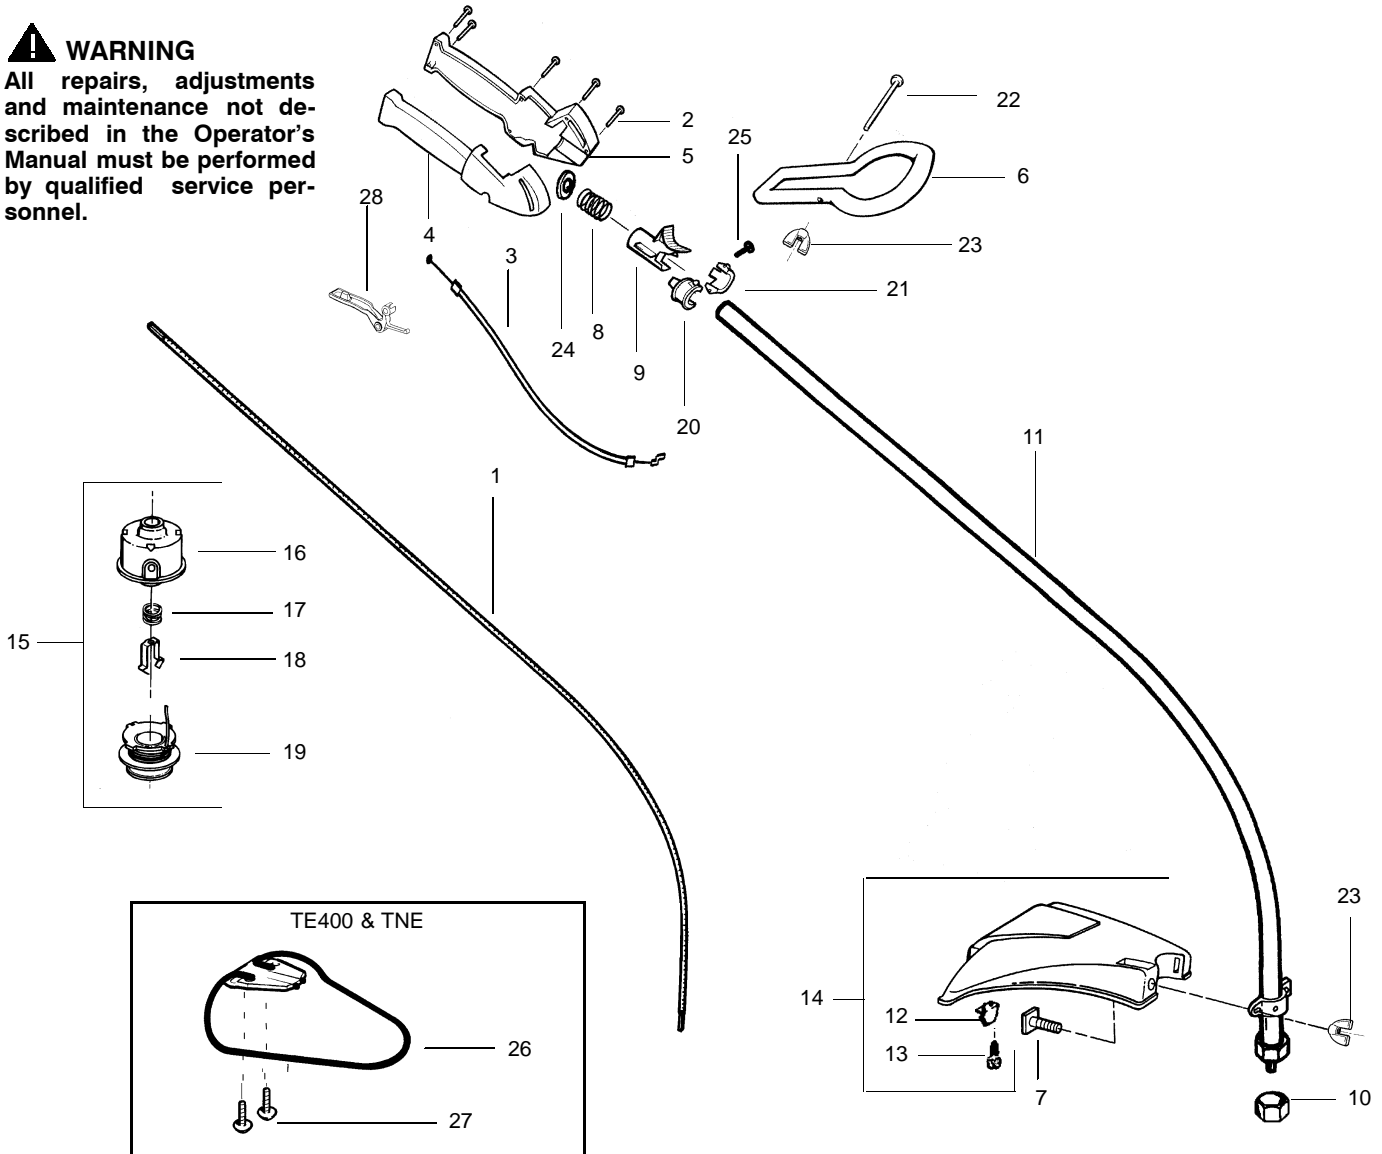

PARTS LIST NO. 530084334		WEED EATER® PARTS LIST	MODEL(s) Twist 'N Edge, XT35, UltraTrim, XT55 & TE400
DATE 5/15/03	REPLACES 530084334-7/13/01		Note: Illustration may differ from actual model due to design changes

⚠ WARNING
All repairs, adjustments and maintenance not described in the Operator's Manual must be performed by qualified service personnel.

Ref.	Part No.	Description	Ref.	Part No.	Description
1.	-	Drive Shaft	16.	530095380	Hub Ass'y
	530094551	TNE, XT35, XT55,	17.	530401958	Spring-Return
	530053613	TE400, Ultratrim	18.	530401957	Retainer-Spool
2.	530016179	Screw	19.	952701678	Spool w/Line
3.	530049066	Throttle Cable Ass'y.	20.	530047912	Locator-right
4.	530047923	Throttle Hsg. (Right)	21.	530047911	Locator-left
5.	530047924	Throttle Hsg. (Left)	22.	530016173	Bolt-Handle
6.	530047919	Assist Handle	23.	530016118	Nut-Wing
7.	530015820	Bolt-Shield	24.	530016193	Washer
8.	530042084	Spring-Compression	25.	530015810	Screw
9.	530054060	Actuator	26.	530054459	Assy. wire form
10.	530094543	Dust Cup	27.	530016179	Screw
11.	-	Drive Shaft Hsg. Ass'y	28.	530038682	Trigger
	530095703	XT35, XT55, Ultratrim			
	530053611	TE400			
	530095941	TNE			
12.	530052286	Line Limiter		Not Shown	
13.	530015814	Screw-Line Limiter		-	Operator's Manual
14.	530069666	Shield Kit Ass'y. (Incl. 12 & 13)		530088832	Twist 'N Edge, XT35 & TE400
				530084278	UltraTrim & XT55
				530055350	Shaft Warning Decal
15.	952701676	Cutting Head Ass'y. (Incl. 16-19)		530049430	Decal-Starting Instruction One Pull - Models Ultratrim & XT55

✓ = NEW PART NUMBER FOR THIS IPL

* = REFER TO THE SERVICE REFERENCE INDICATED FOR MORE INFORMATION. (LOCATED AT END OF IPL)

PARTS LIST NO. 530084334		WEED EATER® PARTS LIST	MODEL(s) Twist 'N Edge, XT35, UltraTrim, XT55 & TE400
DATE 5/15/03	REPLACES 530084334-7/13/01		Note: Illustration may differ from actual model due to design changes