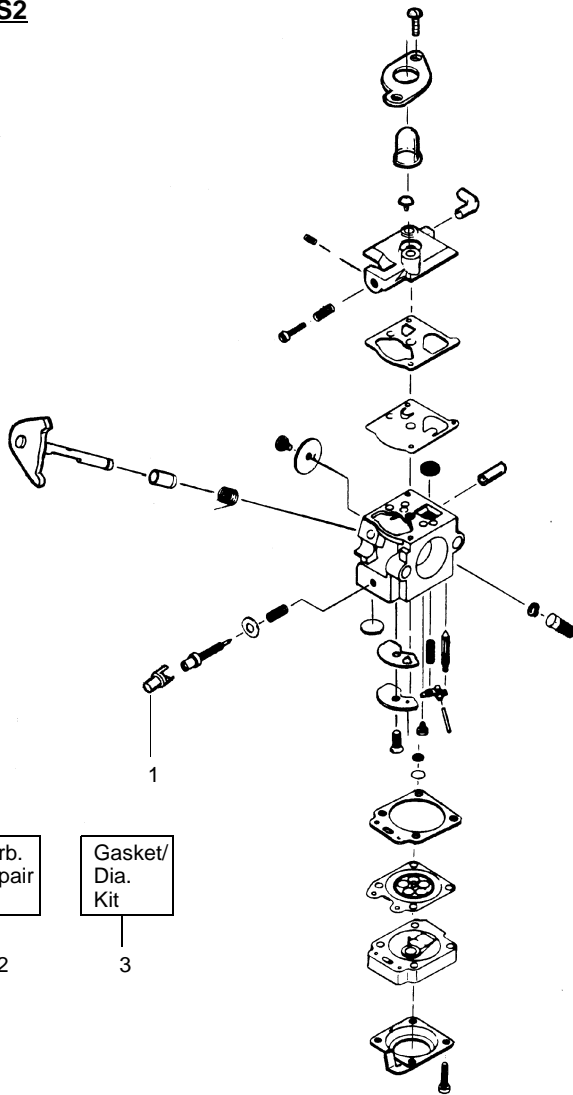

PARTS LIST NO. 530084334		WEED EATER® PARTS LIST	MODEL(s) Twist 'N Edge, XT35, UltraTrim, XT55 & TE400	
DATE 5/15/03	REPLACES 530084334-7/13/01		Note: Illustration may differ from actual model due to design changes	PAGE NO. 3

Carburetor Assembly
#530069754 - NonS2
#530069755 - S2

Ref.	Part No.	Description
1.	530038404	Limiter Cap
2.	-	Carburetor Repair Kit
	530069842	NonS2
	530069840	S2
3.	-	Gasket Diaphragm Kit
	530069844	NonS2
	530069845	S2