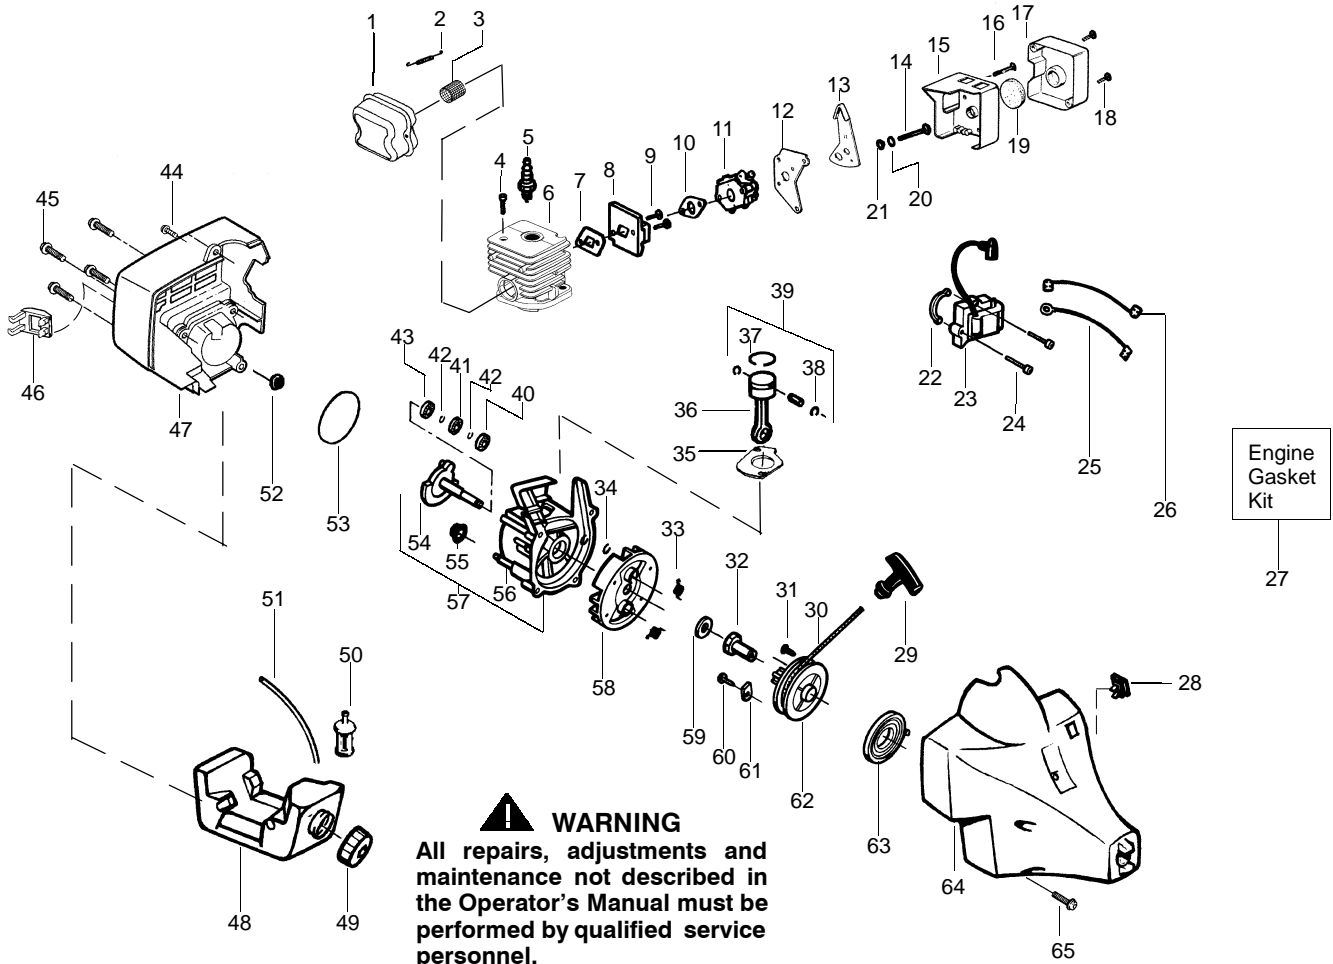

PARTS LIST NO. 530086320		WEED EATER® PARTS LIST	MODEL(s) Snapper (S17DE)
DATE 6/25/01	Replaces 530086320-3/2/01		NOTE: Illustration may differ from actual model due to design changes

**⚠ WARNING**  
All repairs, adjustments and maintenance not described in the Operator's Manual must be performed by qualified service personnel.

Ref.	Part No.	Description	Ref.	Part No.	Description
1.	530049066	Assy-Throttle cable	19.	530015820	Bolt
2.	530016179	Screw	20.	530016118	Wingnut
3.	530053020	Throttle Hsg.-Right	21.	530016301	Screw
4.	530038682	Trigger-Throttle	22.	530016309	Screw
5.	530053019	Throttle Hsg.-Left	23.	530095814	Non-Blade Dust cup
6.	530095970	Clamp-Handlebar	24.	952711550	Accy.- Cutting Head
7.	530016336	Knob	25.	530095772	Assy. - Hub/Arbor (3/8lh , 2x)
8.	530071394	Assy.-Handlebar (incl. grip,cap,decal)	26.	530053241	Spring - Return
9.	530095151	Shaft-Flex	27.	530401957	Retainer - Spool
10.	530095899	Clamp-Tube	28.	952711551	Accy.-Wound Spool
11.	530015940	Screw			
12.	530071341	Assy-Driveshaft			
13.	530095971	Base-Clamp			
14.	530095812	Bracket-Shield			
15.	530071375	Kit-Gearbox			
16.	530052285	Limiters-Line			
17.	530015805	Screw			
18.	530069779	Kit-Shield Ass'y. (Incls.16,17,19,20)			
				Not Shown	
				530086283	Operator Manual
				530055350	Decal-Shaft Warning

✓ = NEW PART NUMBER FOR THIS IPL

\* = REFER TO THE SERVICE REFERENCE INDICATED FOR MORE INFORMATION. (LOCATED AT END OF IPL)

PARTS LIST NO. 530086320		WEED EATER® PARTS LIST	MODEL(s) Snapper (S17DE)
DATE 6/7/01	Replaces 530086320-3/2/01		Note: Illustration may differ from actual model due to design changes PAGE NO. 2

✓ = NEW PART NUMBER FOR THIS IPL

\* = REFER TO THE SERVICE REFERENCE INDICATED FOR MORE INFORMATION. (LOCATED AT END OF IPL)

PARTS LIST NO. 530086320		WEED EATER® PARTS LIST	MODEL(s) Snapper (S17DE)
DATE 6/7/01	Replaces 530086320-3/2/01		NOTE: Illustration may differ from actual model due to design changes