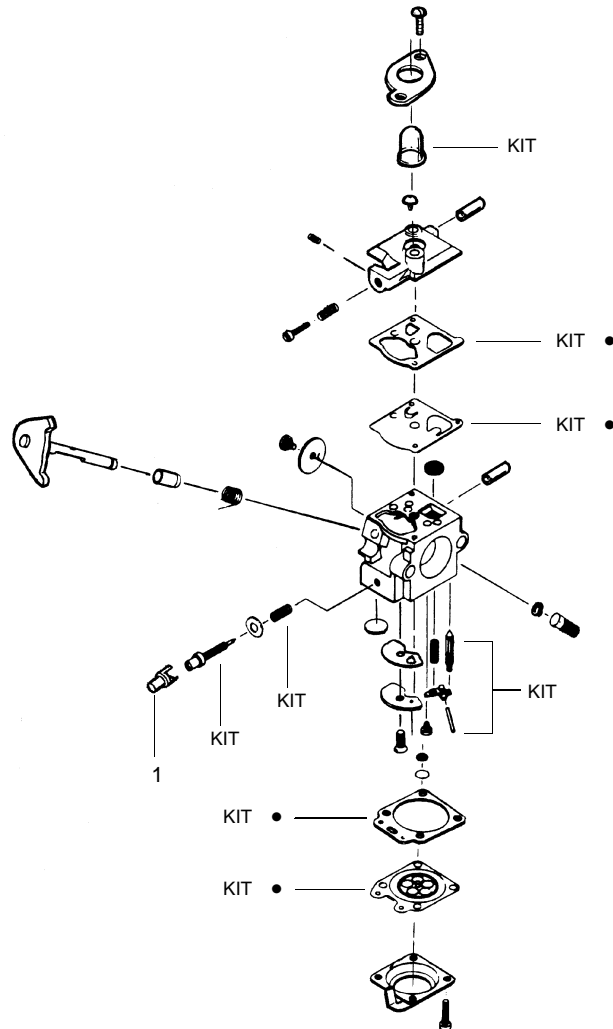

Ref.	Part No.	Description	Ref.	Part No.	Description
1.	530049066	Assy-Throttle cable	19.	530015820	Bolt
2.	530016179	Screw	20.	530016118	Wingnut
3.	530053020	Throttle Hsg.-Right	21.	530016301	Screw
4.	530038682	Trigger-Throttle	22.	530016309	Screw
5.	530053019	Throttle Hsg.-Left	23.	530095814	Non-Blade Dust cup
6.	530095970	Clamp-Handlebar	24.	952711550	Accy.- Cutting Head
7.	530016336	Knob	25.	530095772	Assy. - Hub/Arbor (3/8lh , 2x)
8.	530071394	Assy.-Handlebar (incl. grip,cap,decal)	26.	530053241	Spring - Return
9.	530095151	Shaft-Flex	27.	530401957	Retainer - Spool
10.	530095899	Clamp-Tube	28.	952711551	Accy.-Wound Spool
11.	530015940	Screw			
12.	530071341	Assy-Driveshaft			
13.	530095971	Base-Clamp			
14.	530095812	Bracket-Shield			
15.	530071375	Kit-Gearbox			
16.	530052285	Limiters-Line			
17.	530015805	Screw			
18.	530069779	Kit-Shield Ass'y. (Incls.16,17,19,20)			
				Not Shown	
				530086283	Operator Manual
				530055350	Decal-Shaft Warning

✓ = NEW PART NUMBER FOR THIS IPL

\* = REFER TO THE SERVICE REFERENCE INDICATED FOR MORE INFORMATION. (LOCATED AT END OF IPL)

PARTS LIST NO. 530086320		WEED EATER® PARTS LIST	MODEL(s) Snapper (S17DE)
DATE 6/7/01	Replaces 530086320-3/2/01		Note: Illustration may differ from actual model due to design changes PAGE NO. 2

✓ = NEW PART NUMBER FOR THIS IPL

\* = REFER TO THE SERVICE REFERENCE INDICATED FOR MORE INFORMATION. (LOCATED AT END OF IPL)

PARTS LIST NO. 530086320		WEED EATER® PARTS LIST	MODEL(s) Snapper (S17DE)
DATE 6/7/01	Replaces 530086320-3/2/01		NOTE: Illustration may differ from actual model due to design changes

**Carburetor Assembly #530069754 (WA-226)**

**⚠ WARNING**

All repairs, adjustments and maintenance not described in the Operator's Manual must be performed by qualified service personnel.

Ref.	Part No.	Description
1.	530038404	Limiter Cap
2.	530069842	Carburetor Repair Kit (KIT = Indicates Contents)
3.	530069844	Gasket Diaphragm Kit (• = Indicates Contents)