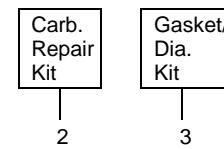

✓ = NEW PART NUMBER FOR THIS IPL

\* = REFER TO THE SERVICE REFERENCE INDICATED FOR MORE INFORMATION. (LOCATED AT END OF IPL)

PARTS LIST NO. 530086320		WEED EATER® PARTS LIST	MODEL(s) Snapper (S17DE)
DATE 6/7/01	Replaces 530086320-3/2/01		NOTE: Illustration may differ from actual model due to design changes

**Carburetor Assembly #530069754 (WA-226)**

**⚠ WARNING**

All repairs, adjustments and maintenance not described in the Operator's Manual must be performed by qualified service personnel.

Ref.	Part No.	Description
1.	530038404	Limiter Cap
2.	530069842	Carburetor Repair Kit (KIT = Indicates Contents)
3.	530069844	Gasket Diaphragm Kit (• = Indicates Contents)