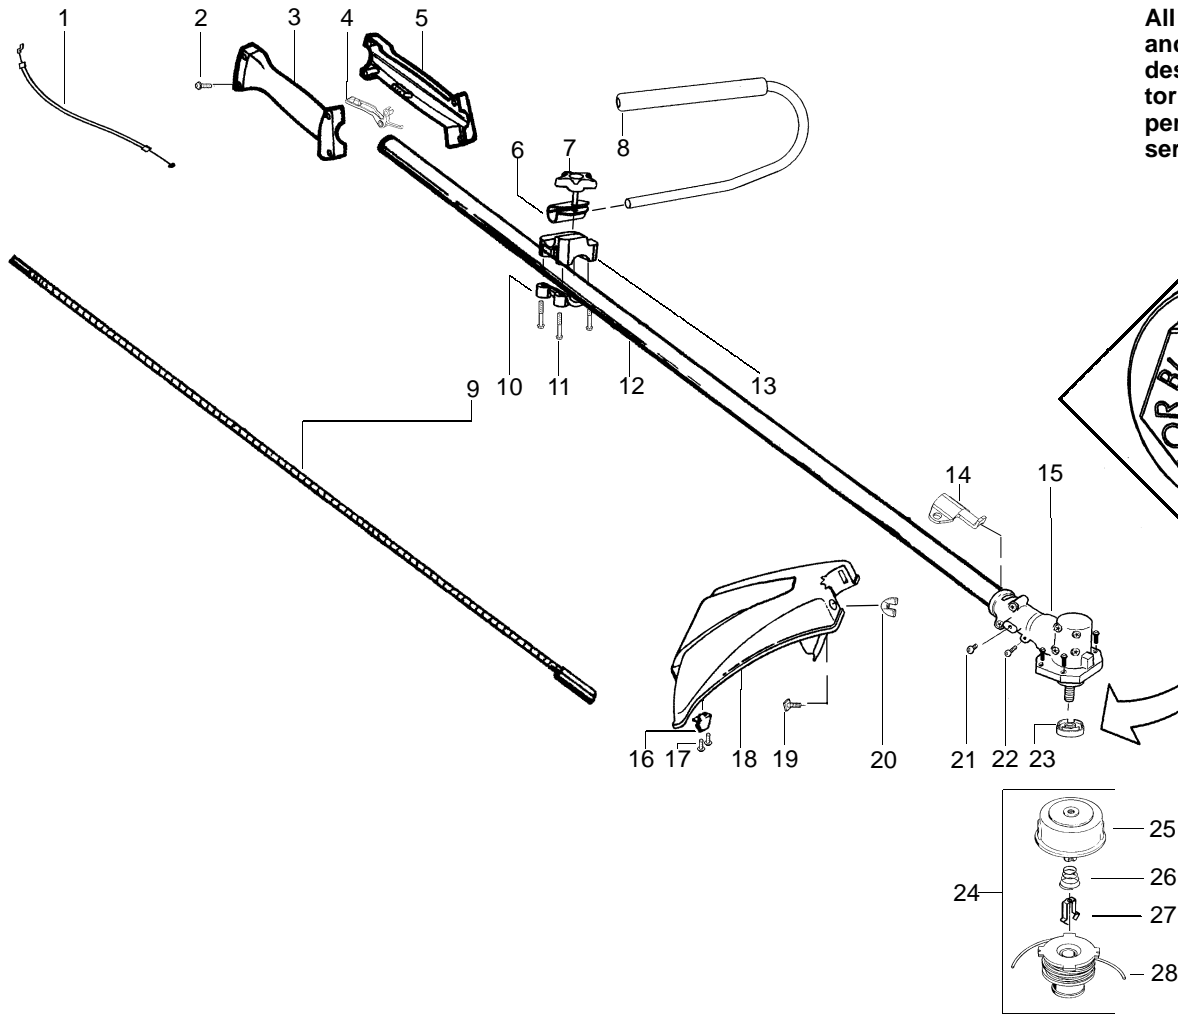

PARTS LIST NO. 530086320		WEED EATER® PARTS LIST	MODEL(s) Snapper (S17DE)
DATE 6/25/01	Replaces 530086320-3/2/01		NOTE: Illustration may differ from actual model due to design changes

**⚠ WARNING**  
All repairs, adjustments and maintenance not described in the Operator's Manual must be performed by qualified service personnel.

Ref.	Part No.	Description	Ref.	Part No.	Description
1.	530049066	Assy-Throttle cable	19.	530015820	Bolt
2.	530016179	Screw	20.	530016118	Wingnut
3.	530053020	Throttle Hsg.-Right	21.	530016301	Screw
4.	530038682	Trigger-Throttle	22.	530016309	Screw
5.	530053019	Throttle Hsg.-Left	23.	530095814	Non-Blade Dust cup
6.	530095970	Clamp-Handlebar	24.	952711550	Accy.- Cutting Head
7.	530016336	Knob	25.	530095772	Assy. - Hub/Arbor (3/8lh , 2x)
8.	530071394	Assy.-Handlebar (incl. grip,cap,decal)	26.	530053241	Spring - Return
9.	530095151	Shaft-Flex	27.	530401957	Retainer - Spool
10.	530095899	Clamp-Tube	28.	952711551	Accy.-Wound Spool
11.	530015940	Screw			
12.	530071341	Assy-Driveshaft			
13.	530095971	Base-Clamp			
14.	530095812	Bracket-Shield			
15.	530071375	Kit-Gearbox			
16.	530052285	Limiters-Line			
17.	530015805	Screw			
18.	530069779	Kit-Shield Ass'y. (Incls.16,17,19,20)			
				Not Shown	
				530086283	Operator Manual
				530055350	Decal-Shaft Warning

✓ = NEW PART NUMBER FOR THIS IPL

\* = REFER TO THE SERVICE REFERENCE INDICATED FOR MORE INFORMATION. (LOCATED AT END OF IPL)

PARTS LIST NO. 530086320		WEED EATER® PARTS LIST	MODEL(s) Snapper (S17DE)
DATE 6/7/01	Replaces 530086320-3/2/01		Note: Illustration may differ from actual model due to design changes PAGE NO. 2

✓ = NEW PART NUMBER FOR THIS IPL

\* = REFER TO THE SERVICE REFERENCE INDICATED FOR MORE INFORMATION. (LOCATED AT END OF IPL)

PARTS LIST NO. 530086320		WEED EATER® PARTS LIST	MODEL(s) Snapper (S17DE)
DATE 6/7/01	Replaces 530086320-3/2/01		NOTE: Illustration may differ from actual model due to design changes