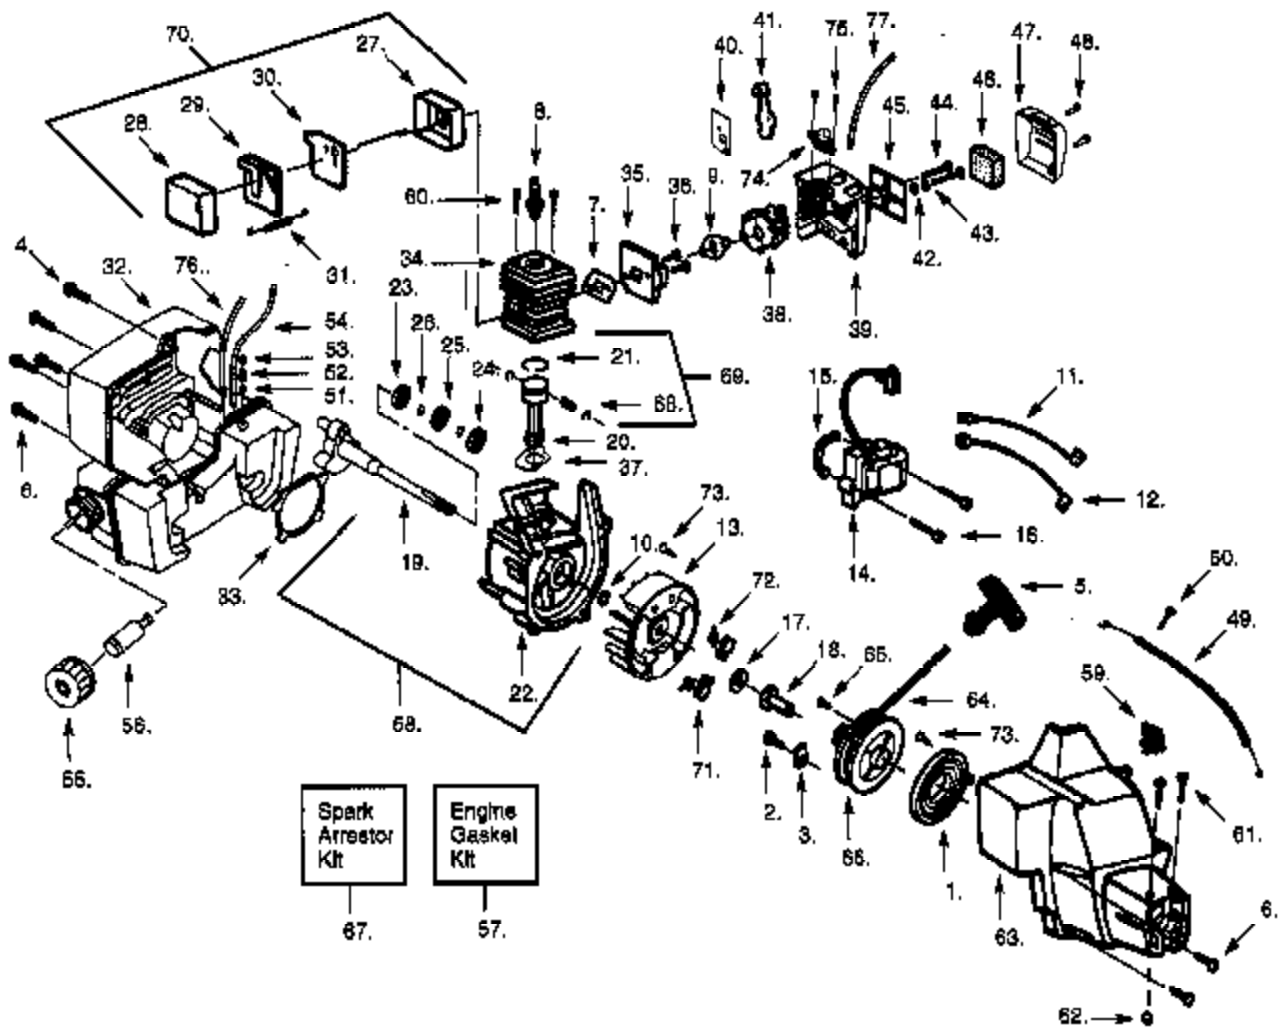

---

Ref #	Part Number	Qty	Description
1	530069668		Carburetor Repair Kit (
2	530038404		Limiter Cap

---

PROLITE Gas Tripper Page 2 of 7  
CARBURETOR WA-218

**⚠ WARNING**

All repairs, adjustments and maintenance not described in the Operator's Manual must be performed by qualified service personnel.

Ref #	Part Number	Qty	Description
1	530095151		Drive Shaft-52"
2	530036514		Throttle Hsg. (Right)
3	530036515		Throttle Hsg. (Left)
4	530014222		Assist Handle,Cushioned
5	530015966		Screw-Throttle Hsg.
6	530036556		Trigger Lever
7	530095345		Drive Shaft Hsg.
8	530015610		Nut-Handle
9	530094742		Clamp-Handle
10	530069252		T-Handle Kit
11	530031159		Hex Wrench 5/32
12	530047899		Shaft Warning Decal
13	530069256		MODEL PROLITE Type 1 (Incl. 15, 16 & 36)
13	530069681		DRIVE SHAFT & CLUTCHING MODELS PROLITE Type 2 & XT45 (Inc. 14-16,19)
14	530015636		Screw-Line Limiter
15	530094570		Line Limiter
16	534235901		Locknut-Line Limiter
17	530016140		Screw-Gear Box
18	530001642		Lockwasher-Gear Box
19	530016141		Screw-Gear Box/Shield
20	530094568		MODEL PROLITE Type 1
20	530047291		MODELS PROLITE Type 2 & XT45
21	530095351		Dust Cup
22	530094571		Grass Washer
23	530047378		Hub Ass'y
24	530094830		Spring
25	530094827		Release Button
26	952701665		Spool w/ Line
27	530094828		Cover
28	952701667		Cutting Head Ass'y(Incl. 23-27)
29	530016107		Screw-Gear Box/Shield
30	530094616		Screw-Grease Refill
31	530094640		Seal
32	530094639		Dust Cup
33	530094189		Washer
34	530094612		Screw-Pinch Clamp
35	530015328		Lockwasher-Pinch Clamp
36	530015037		Screw-Line Limiter
37	530094612		Screw-Locating
0	530083548		Operator Manual, MODEL PROLITE Type 1 Not Shown.
0	530084060		Operator Manual, MODELS PROLITE Type 3 & XT45 Not Shown.