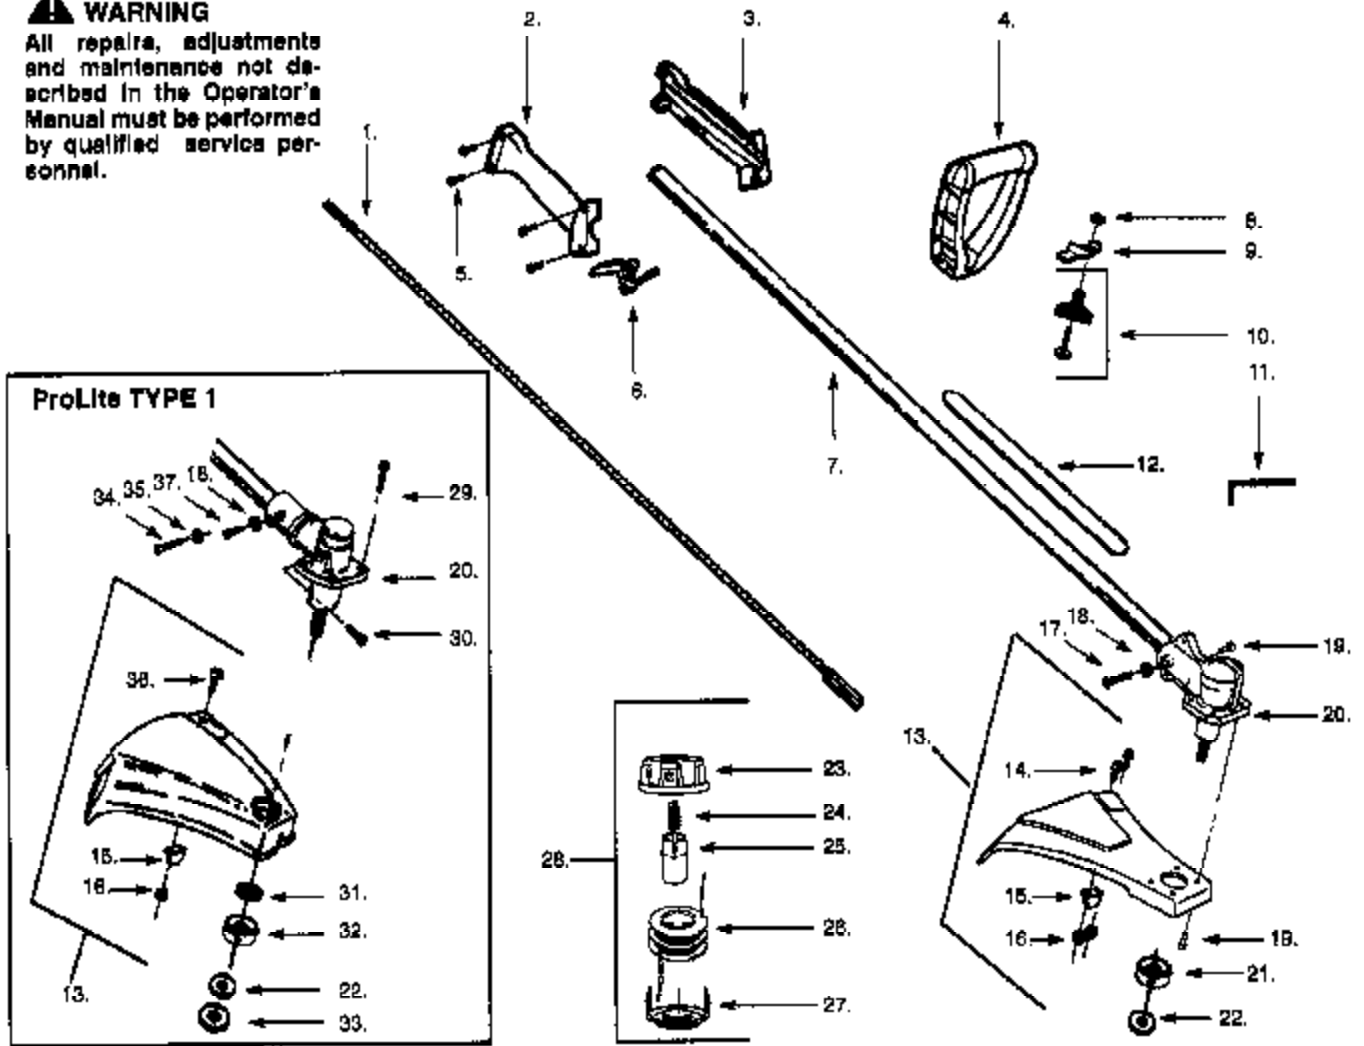

---

Ref #	Part Number	Qty	Description
1	530069668		Carburetor Repair Kit (
2	530038404		Limiter Cap

---

PROLITE Gas Tripper Page 2 of 7  
CARBURETOR WA-218

**⚠ WARNING**

All repairs, adjustments and maintenance not described in the Operator's Manual must be performed by qualified service personnel.

Ref #	Part Number	Qty	Description
1	530095151		Drive Shaft-52"
2	530036514		Throttle Hsg. (Right)
3	530036515		Throttle Hsg. (Left)
4	530014222		Assist Handle,Cushioned
5	530015966		Screw-Throttle Hsg.
6	530036556		Trigger Lever
7	530095345		Drive Shaft Hsg.
8	530015610		Nut-Handle
9	530094742		Clamp-Handle
10	530069252		T-Handle Kit
11	530031159		Hex Wrench 5/32
12	530047899		Shaft Warning Decal
13	530069256		MODEL PROLITE Type 1 (Incl. 15, 16 & 36)
13	530069681		DRIVE SHAFT & CLUTCHING MODELS PROLITE Type 2 & XT45 (Inc. 14-16,19)
14	530015636		Screw-Line Limiter
15	530094570		Line Limiter
16	534235901		Locknut-Line Limiter
17	530016140		Screw-Gear Box
18	530001642		Lockwasher-Gear Box
19	530016141		Screw-Gear Box/Shield
20	530094568		MODEL PROLITE Type 1
20	530047291		MODELS PROLITE Type 2 & XT45
21	530095351		Dust Cup
22	530094571		Grass Washer
23	530047378		Hub Ass'y
24	530094830		Spring
25	530094827		Release Button
26	952701665		Spool w/ Line
27	530094828		Cover
28	952701667		Cutting Head Ass'y(Incl. 23-27)
29	530016107		Screw-Gear Box/Shield
30	530094616		Screw-Grease Refill
31	530094640		Seal
32	530094639		Dust Cup
33	530094189		Washer
34	530094612		Screw-Pinch Clamp
35	530015328		Lockwasher-Pinch Clamp
36	530015037		Screw-Line Limiter
37	530094612		Screw-Locating
0	530083548		Operator Manual, MODEL PROLITE Type 1 Not Shown.
0	530084060		Operator Manual, MODELS PROLITE Type 3 & XT45 Not Shown.