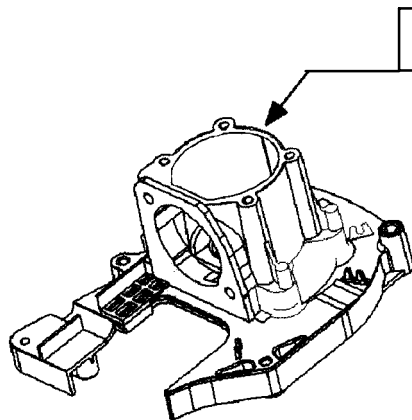

TYPE 1,2,3

★★★★★ Service Reference ★★★★★

This unit was built with two different style gearboxes and driveshaft housings. When ordering these parts, please identify the type you have and order accordingly.

Previous Style

Part No.	Description
530071374	Assy-Gearbox Housing - Driveshaft Cup-Dust
530053605	
530095351	

New Style

Part No.	Description
530071584	Assy-Gearbox Housing - Driveshaft Cup-Dust
530071341	
530095814	

★★★★★ SERVICE REFERENCE ★★★★★

Note: When replacing item# 51 on page 2, please note if the surface indicated by the arrow is flat or has a beveled edge and order accordingly.

(A) Flat Surface – 530-019181 Gasket

(B) Beveled surface – 530-056097 O-ring

Note: The O-ring and Gasket are included in the 530-069913 Gasket Kit.