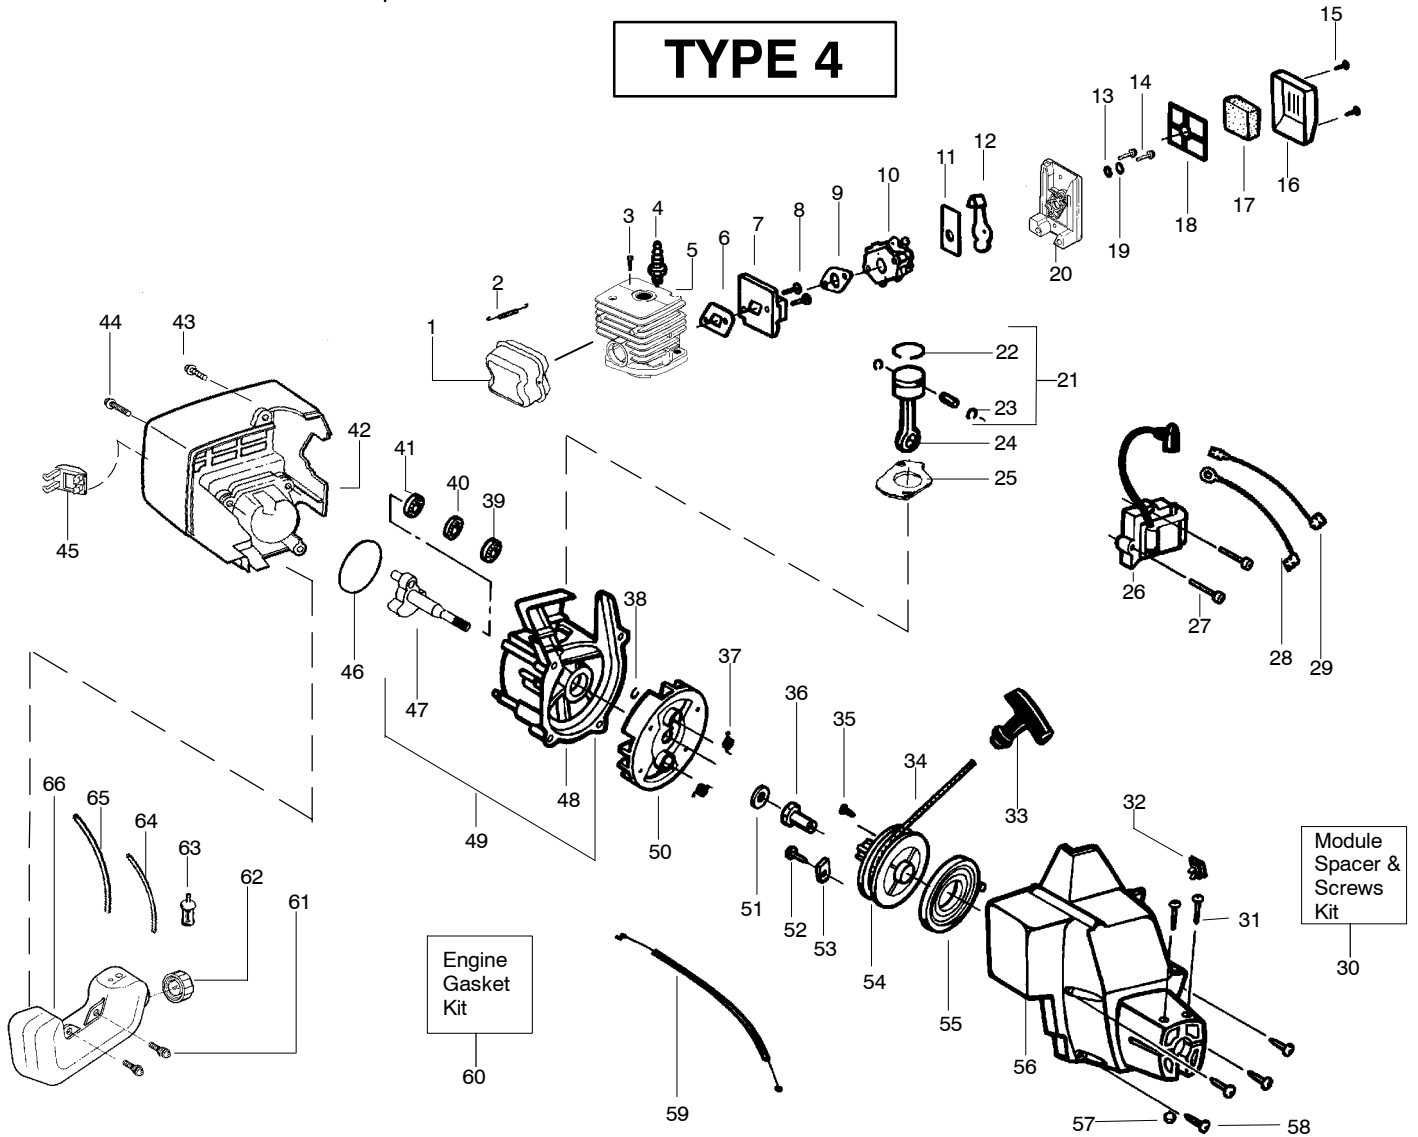

TYPE 4

Ref.	Part No.	Description	Ref.	Part No.	Description	Ref.	Part No.	Description
1.	530071396	Kit - Muffler (incl. 2 & spark arrestor screen)	23.	530015162	Retainer-Piston Pin	48.	530071627	Assy-Crankcase (Incl. 39-41)
2.	530042088	Muffler Spring	24.	530069945	Assy-Connecting Rod Gasket-Cylinder(kit)	49.	530071624	Assy-C'case & C'shaft (Incl. 38,47,48)
3.	530015953	Spark Plug (RCJ 6Y)	25.	530071363	Ignition Module	50.	530069886	Assy-Flywheel
4.	952030249	Spark Plug (RCJ 6Y)	26.	530055160	Screw	51.	530015828	Washer-Flat
5.	530071359	Kit - Cylinder	27.	530015954	Screw	52.	530016224	Screw
6.	530071253	Gasket-Cyl/Carb.(kit)	28.	530014662	Assy-Ground Wire	53.	530053985	Retainer-Pulley
7.	530057634	Adaptor-carb.	29.	530014663	Assy-Leadwire	54.	530069400	Kit- Starter Pulley (Incl. 35)
8.	530016014	Screw	30.	530071731	Kit-Module Spacer & Screws	55.	530042085	Spring-Starter
9.	530071253	Gasket-Carb.(kit)	31.	530015767	Screw	56.	530014919	Assy-Fan Housing
10.	530071635	Kit-Carb. (WT-631)	32.	530071356	Kit-Switch	57.	530015768	Locknut
11.	530038747	Plate-Choke Mounting	33.	530027569	Handle-Starter	58.	530015810	Screw
12.	530038686	Lever-Choke	34.	530069232	Kit - Rope	59.	530071548	Kit-Throttle Cable
13.	530015254	Washer	35.	530016080	Screw	60.	530071253	Kit-Engine Gasket (Incl. 6,9,25,46)
14.	530016393	Screw	36.	530027953	Coupling-Drive	61.	530016379	Retainer-Fuel Tank
15.	530016349	Screw	37.	530023817	Spring-Starter Dog	62.	530014347	Assy-Fuel Cap
16.	530036568	Cover-Air Box	38.	530015941	Retain. Ring-C'shaft	63.	530095646	Assy-Fuel Pickup
17.	530036575	Foam-Air Filter	39.	530055728	Bearing-Outer	64.	530069247	Kit-Fuel Line
18.	530036569	Plate-Air Filter Support	40.	530071615	Kit-C'case Seal	65.	530069216	Kit-Fuel Line
19.	530015852	Spacer-Choke	41.	530032125	Bearing-Inner	66.	530049379	Assy-Fuel Tank (Incl. cap,filter,lines)
20.	530052431	Box-Air	42.	530056547	Shroud			
21.	530071357	Kit - Piston (Incl. 22, 23)	43.	530015934	Screw			
22.	530055120	Piston Ring	44.	530015810	Screw			
			45.	530054536	Guard-Muffler			
			46.	530071253	O-Ring-C'case(kit)			
			47.	530054753	Assy-Crankshaft			

✓ = NEW PART NUMBER FOR THIS IPL   ★ = REFER TO THE SERVICE REFERENCE INDICATED FOR MORE INFORMATION. (LOCATED AT END OF IPL)