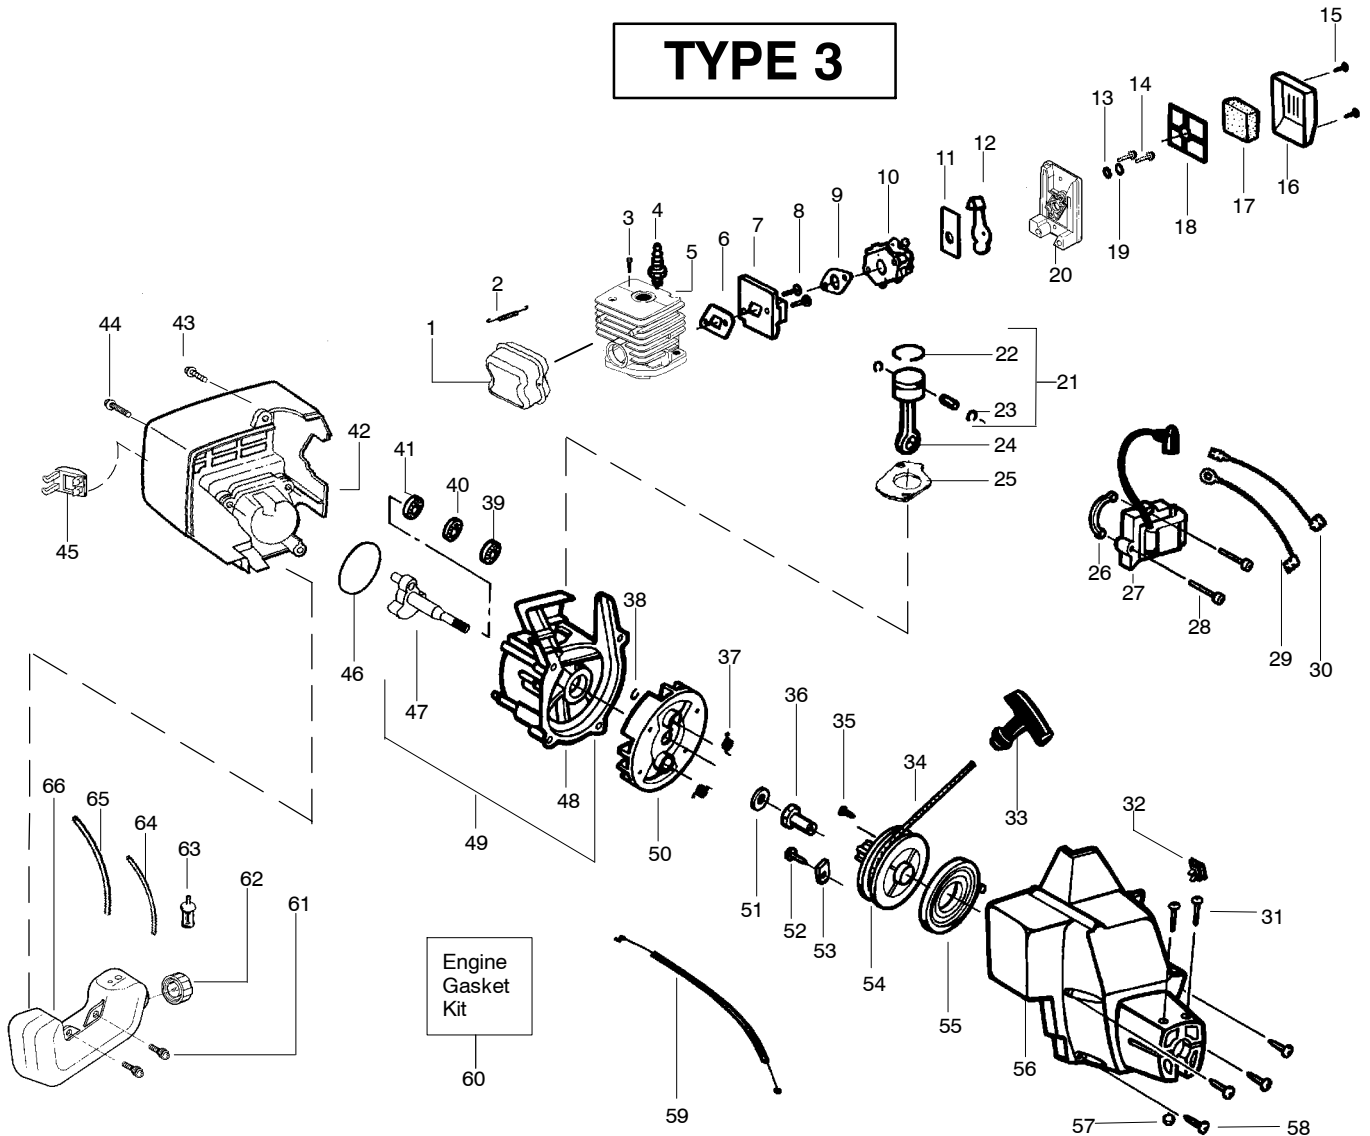

TYPE 3

Ref.	Part No.	Description	Ref.	Part No.	Description	Ref.	Part No.	Description
1.	530071396	Kit - Muffler (incl. 2 & spark arrestor screen)	23.	530015162	Retainer-Piston Pin	48.	530012491	Assy-Crankcase (Incl. 39-41)
2.	530042088	Muffler Spring	24.	530069945	Assy-Connecting Rod	49.	530071360	Assy-C'case & C'shaft (Incl. 38,47,48)
3.	530015953	Screw-Cylinder	25.	530071363	Gasket-Cylinder(kit)	50.	530069886	Assy-Flywheel
4.	952030249	Spark Plug (RCJ 6Y)	26.	530036145	Spacer-Module	51.	530015828	Washer-Flat
5.	530071359	Kit - Cylinder	27.	530055160	Ignition Module	52.	530016224	Screw
6.	530071253	Gasket-Cyl/Carb.(kit)	28.	530015954	Screw	53.	530053985	Retainer-Pulley
7.	530056403	Adaptor-carb.	29.	530014662	Assy-Ground Wire	54.	530069400	Kit-Starter Pulley (Incl. 35)
8.	530016014	Screw	30.	530014663	Assy-Leadwire	55.	530042085	Spring-Starter
9.	530071253	Gasket-Carb.(kit)	31.	530015767	Screw	56.	530014919	Assy-Fan Housing
10.	---	Kit-Carb.	32.	530071356	Kit-Switch	57.	530015768	Locknut
	530069971	(C1U-W7)	33.	530027569	Handle-Starter	58.	530015810	Screw
	530071635	(WT-631)	34.	530069232	Kit - Rope	59.	530071548	Kit-Throttle Cable
11.	530038747	Plate-Choke Mounting	35.	530016080	Screw	60.	530071253	Kit-Engine Gasket (Incl. 6,9,25,46)
12.	530038686	Lever-Choke	36.	530027953	Coupling-Drive	61.	530016379	Retainer-Fuel Tank
13.	530015254	Washer	37.	530023817	Spring-Starter Dog	62.	530014347	Assy-Fuel Cap
14.	530016353	Screw	38.	530015941	Retain. Ring-C'shaft	63.	530095646	Assy-Fuel Pickup
15.	530016349	Screw	39.	530055728	Bearing-Outer	64.	530069247	Kit-Fuel Line
16.	530036568	Cover-Air Box	40.	530071615	Kit-C'case Seal	65.	530069216	Kit-Fuel Line
17.	530036575	Foam-Air Filter	41.	530032125	Bearing-Inner	66.	530049379	Assy-Fuel Tank (Incl. cap,filter,lines)
18.	530036569	Plate-Air Filter Support	42.	530056547	Shroud			
19.	530015852	Spacer-Choke	43.	530015934	Scroud			
20.	530052431	Box-Air	44.	530015810	Screw			
21.	530071357	Kit - Piston (Incl. 22, 23)	45.	530054536	Guard-Muffler			
22.	530055120	Piston Ring	46.	530071253	O-Ring-C'case(kit)			
			47.	530054753	Assy-Crankshaft			

✓ = NEW PART NUMBER FOR THIS IPL   * = REFER TO THE SERVICE REFERENCE INDICATED FOR MORE INFORMATION. (LOCATED AT END OF IPL)