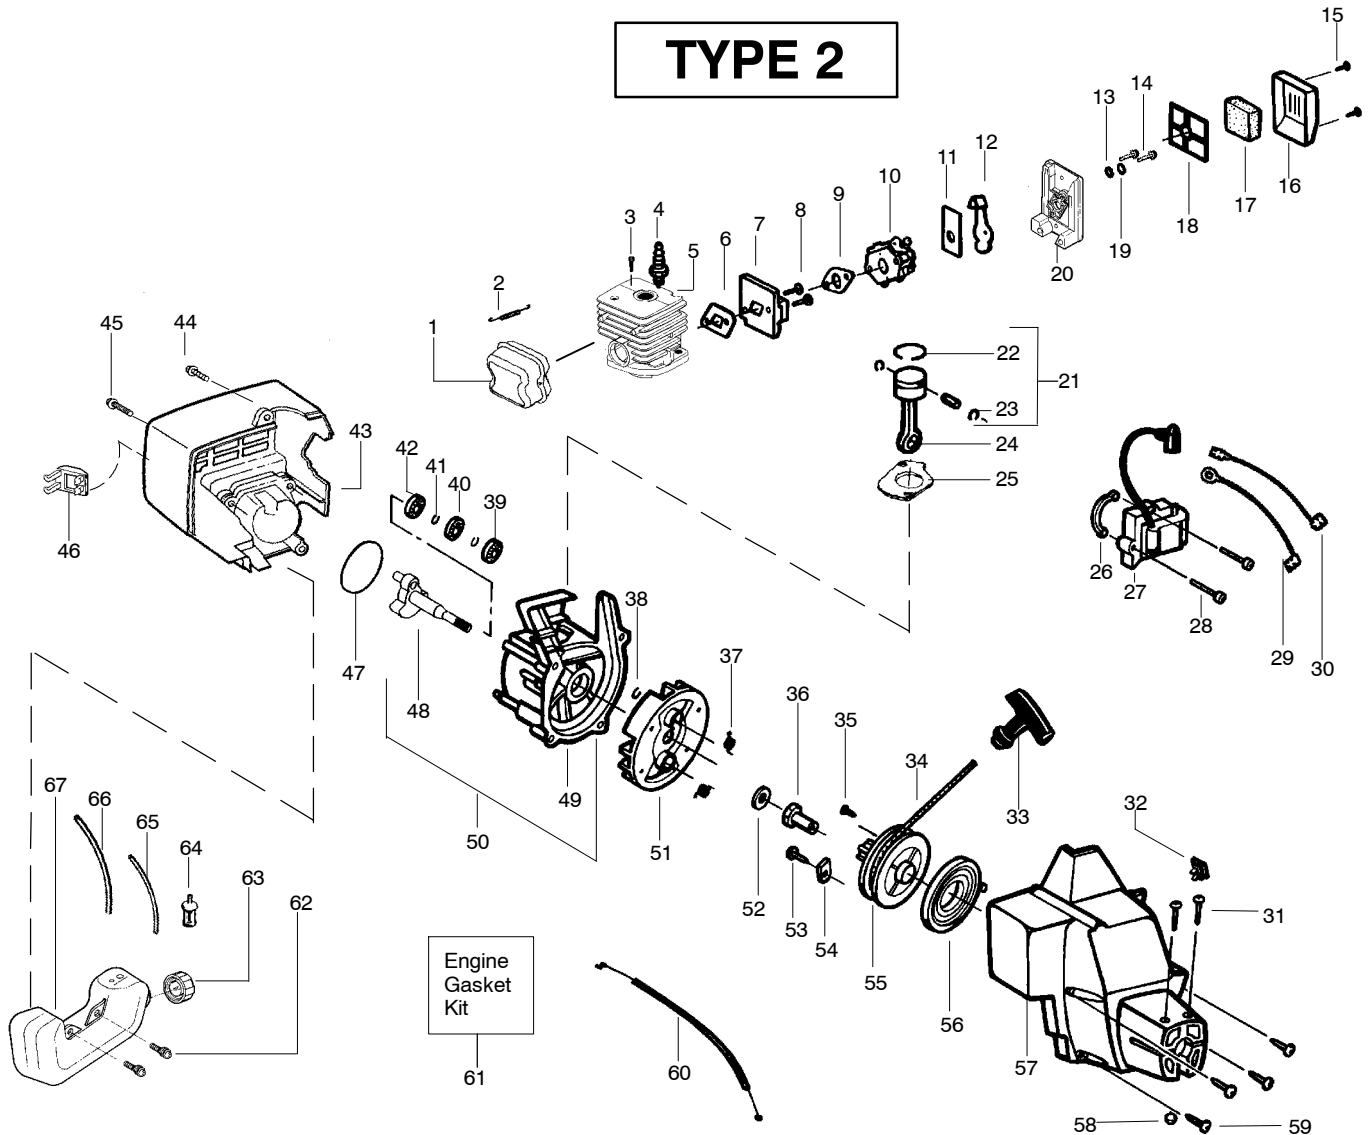

TYPE 2

Engine
Gasket
Kit

Ref.	Part No.	Description	Ref.	Part No.	Description	Ref.	Part No.	Description
1.	530071396	Kit - Muffler (incl. 2 & spark arrestor screen)	23.	530015162	Retainer-Piston Pin	48.	530054753	Assy-Crankshaft
2.	530042088	Muffler Spring	24.	530069945	Assy-Connecting Rod	49.	530012462	Assy-Crankcase (Incl. 39-42)
3.	530015953	Screw-Cylinder	25.	530071363	Gasket-Cylinder(kit)	50.	530071360	Assy-C'case & C'shaft (Incl. 38,48,49)
4.	952030249	Spark Plug (RCJ 6Y)	26.	530036145	Spacer-Module	51.	530069886	Assy-Flywheel
5.	530071359	Kit - Cylinder	27.	530055160	Ignition Module	52.	530015828	Washer-Flat
6.	530071363	Gasket-Cyl/Carb.(kit)	28.	530015954	Screw	53.	530016224	Screw
7.	530055459	Adaptor-carb.	29.	530014662	Assy-Ground Wire	54.	530053985	Retainer-Pulley
8.	530016014	Screw	30.	530014663	Assy-Leadwire	55.	530069400	Kit-Starter Pulley (Incl. 35)
9.	530071363	Gasket-Carb.(kit)	31.	530015767	Screw	56.	530042085	Spring-Starter
10.	530069754	Kit-Carb. (WA226) (Incl. Limiter Cap)	32.	530071356	Kit-Switch	57.	530014919	Assy-Fan Housing
11.	530038747	Plate-Choke Mounting	33.	530054834	Handle-Starter	58.	530015768	Locknut
12.	530038686	Lever-Choke	34.	530069232	Kit - Rope	59.	530015810	Screw
13.	530015254	Washer	35.	530016080	Screw	60.	530071548	Kit-Throttle Cable
14.	530016353	Screw	36.	530027953	Coupling-Drive	61.	530071363	Kit-Engine Gasket (Incl. 6,9,25,47)
15.	530015880	Screw	37.	530023817	Spring-Starter Dog	62.	530016379	Retainer-Fuel Tank
16.	530036568	Cover-Air Box	38.	530015941	Retain. Ring-C'shaft	63.	530014347	Assy-Fuel Cap
17.	530036575	Foam-Air Filter	39.	530032124	Bearing-Outer	64.	530095646	Assy-Fuel Pickup
18.	530036569	Plate-Air Filter Support	40.	530019179	Seal-C'case	65.	530069247	Kit-Fuel Line
19.	530015852	Spacer-Choke	41.	530015945	Retainer Ring-C'case	66.	530069216	Kit-Fuel Line
20.	530052431	Box-Air	42.	530032125	Bearing-Inner	67.	530049379	Assy-Fuel Tank (Incl. cap,filter,lines)
21.	530071357	Kit - Piston (Incl. 22, 23)	43.	530038685	Shroud			
22.	530055120	Piston Ring	44.	530015934	Screw			
			45.	530015810	Screw			
			46.	530054536	Guard-Muffler			
			47.	530071363	O-Ring-C'case(kit)			

✓ = NEW PART NUMBER FOR THIS IPL   * = REFER TO THE SERVICE REFERENCE INDICATED FOR MORE INFORMATION. (LOCATED AT END OF IPL)