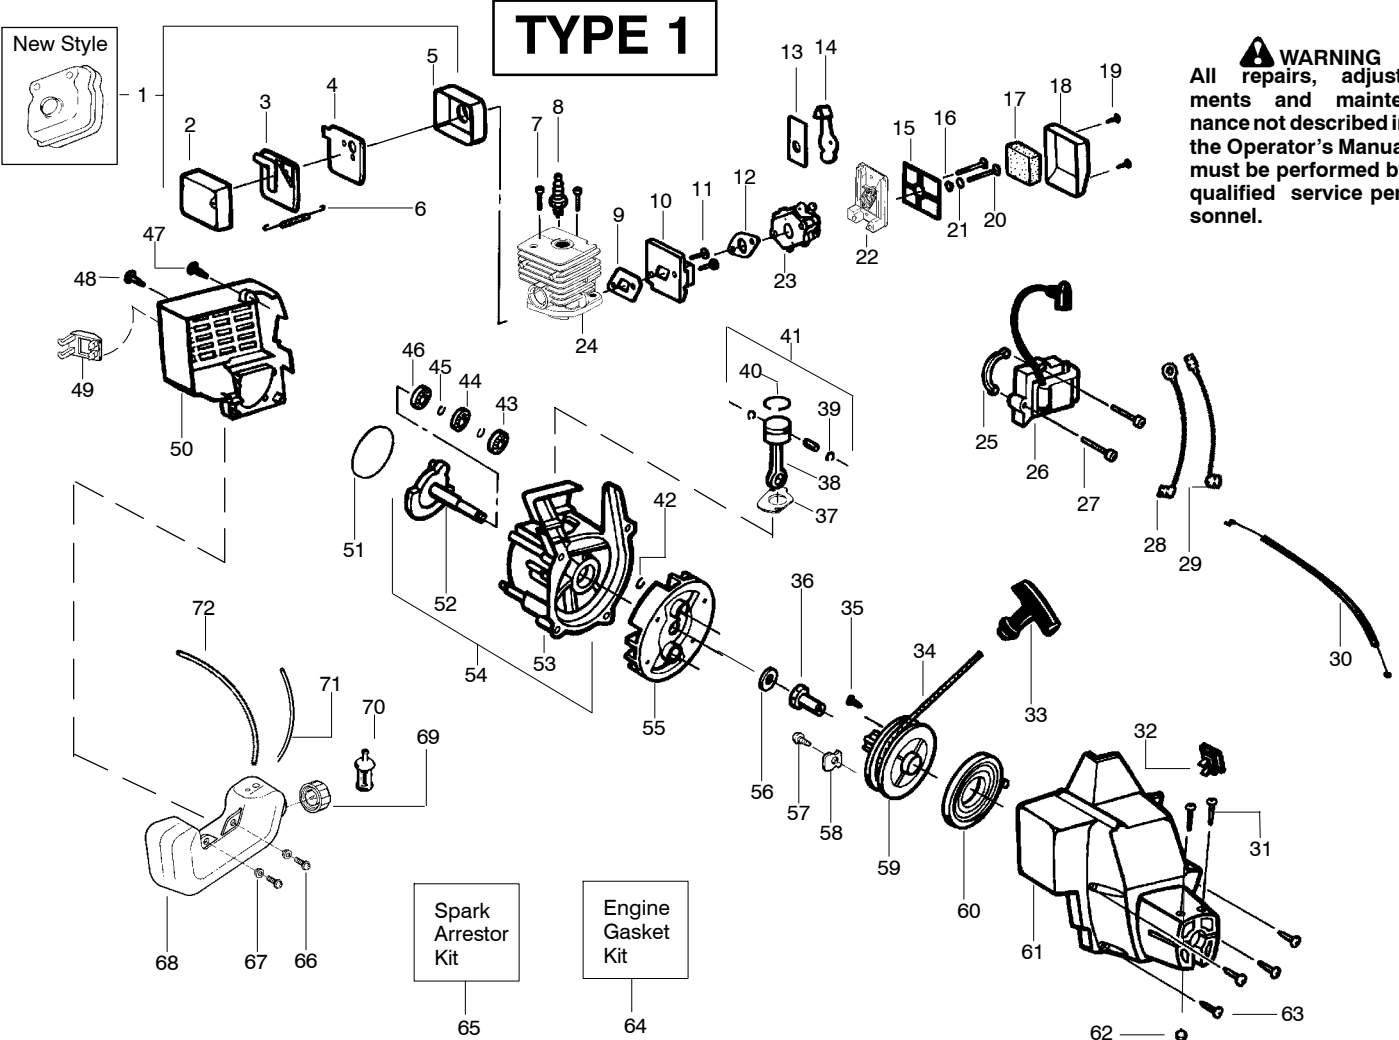

**⚠ WARNING**  
 All repairs, adjustments and maintenance not described in the Operator's Manual must be performed by qualified service personnel.

**TYPE 1,2,3,4**

Ref.	Part No.	Description	Ref.	Part No.	Description
1.	530095151	Shaft-Flex-52"	18.	530401957	Retainer-Spool
2.	530036515	Throttle Hsg. (Right)	19.	952711551	Spool w/Line
3.	530036514	Throttle Hsg. (Left)	20.	530016140	Screw-Gear Box
4.	530094673	Assist Handle	21.	530001642	Lockwasher-Gear Box
5.	530015957	Screw-Throttle Hsg.	22.	530016141	Screw-Gear Box/Shield
6.	530036556	Trigger Lever	23.	*****	Assy-Gear Box
7.	---	Assy-Drive Shaft	24.	530019235	Seal Sleeve
	*****	( Type 1,2,3 )	25.	---	Dust Cup
	530071338	( Type 4 )		*****	( Type 1,2,3 )
8.	530015820	Bolt		530095814	( Type 4 )
9.	530094742	Clamp-Handle	26.	530095812	Bracket
10.	530016118	Wingnut	27.	530016014	Screw
11.	530069779	Shield Kit Ass'y.	28.	530016371	Screw
12.	530055350	Shaft Warning Decal			Not Shown
13.	530052285	Line Limiter			
14.	530015805	Screw-Line Limiter			
15.	952711550	Accy-Cutting Head Ass'y.			
		(Incl. 16-19)			
16.	530095772	Hub Ass'y.		---	Operator Manual
17.	530053241	Spring-Return		530088828	(Type 1)
				530086923	(Type 2)
				530163445	(Type 3,4)
				530054864	Decal-Start Instruction

✓ = NEW PART NUMBER FOR THIS IPL \* = REFER TO THE SERVICE REFERENCE INDICATED FOR MORE INFORMATION. (LOCATED AT END OF IPL)

**⚠ WARNING**  
All repairs, adjustments and maintenance not described in the Operator's Manual must be performed by qualified service personnel.

✓ = NEW PART NUMBER FOR THIS IPL

★ = REFER TO THE SERVICE REFERENCE INDICATED FOR MORE INFORMATION. (LOCATED AT END OF IPL)