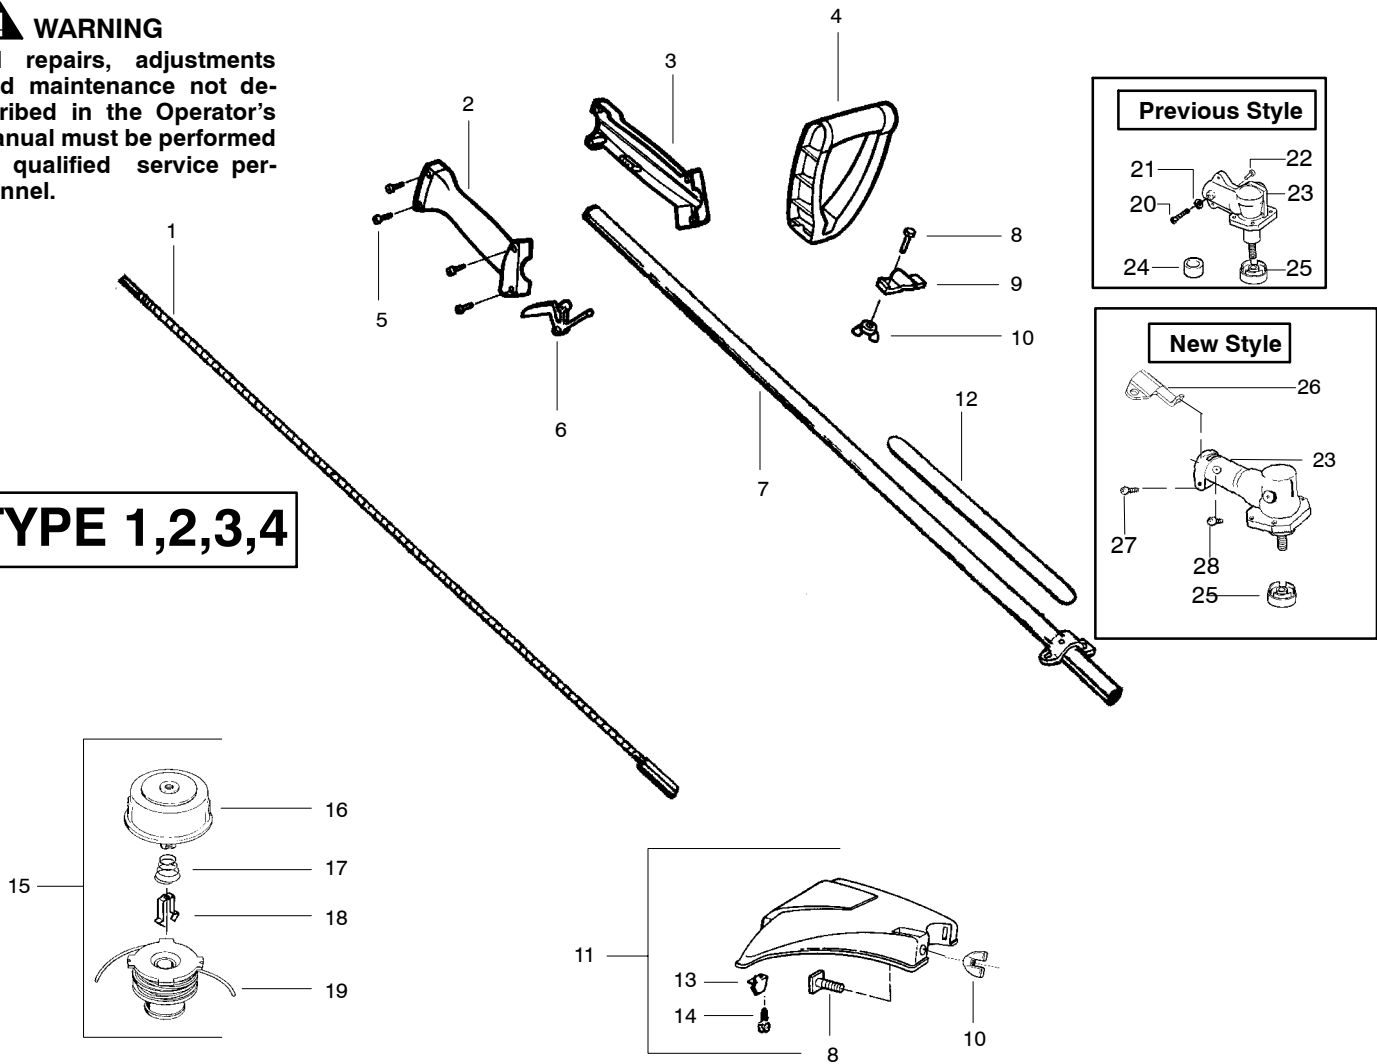

**⚠ WARNING**  
 All repairs, adjustments and maintenance not described in the Operator's Manual must be performed by qualified service personnel.

**TYPE 1,2,3,4**

Ref.	Part No.	Description	Ref.	Part No.	Description
1.	530095151	Shaft-Flex-52"	18.	530401957	Retainer-Spool
2.	530036515	Throttle Hsg. (Right)	19.	952711551	Spool w/Line
3.	530036514	Throttle Hsg. (Left)	20.	530016140	Screw-Gear Box
4.	530094673	Assist Handle	21.	530001642	Lockwasher-Gear Box
5.	530015957	Screw-Throttle Hsg.	22.	530016141	Screw-Gear Box/Shield
6.	530036556	Trigger Lever	23.	*****	Assy-Gear Box
7.	---	Assy-Drive Shaft	24.	530019235	Seal Sleeve
	*****	( Type 1,2,3 )	25.	---	Dust Cup
	530071338	( Type 4 )		*****	( Type 1,2,3 )
8.	530015820	Bolt		530095814	( Type 4 )
9.	530094742	Clamp-Handle	26.	530095812	Bracket
10.	530016118	Wingnut	27.	530016014	Screw
11.	530069779	Shield Kit Ass'y.	28.	530016371	Screw
12.	530055350	Shaft Warning Decal			Not Shown
13.	530052285	Line Limiter			
14.	530015805	Screw-Line Limiter			
15.	952711550	Accy-Cutting Head Ass'y.			
		(Incl. 16-19)			
16.	530095772	Hub Ass'y.		---	Operator Manual
17.	530053241	Spring-Return		530088828	(Type 1)
				530086923	(Type 2)
				530163445	(Type 3,4)
				530054864	Decal-Start Instruction