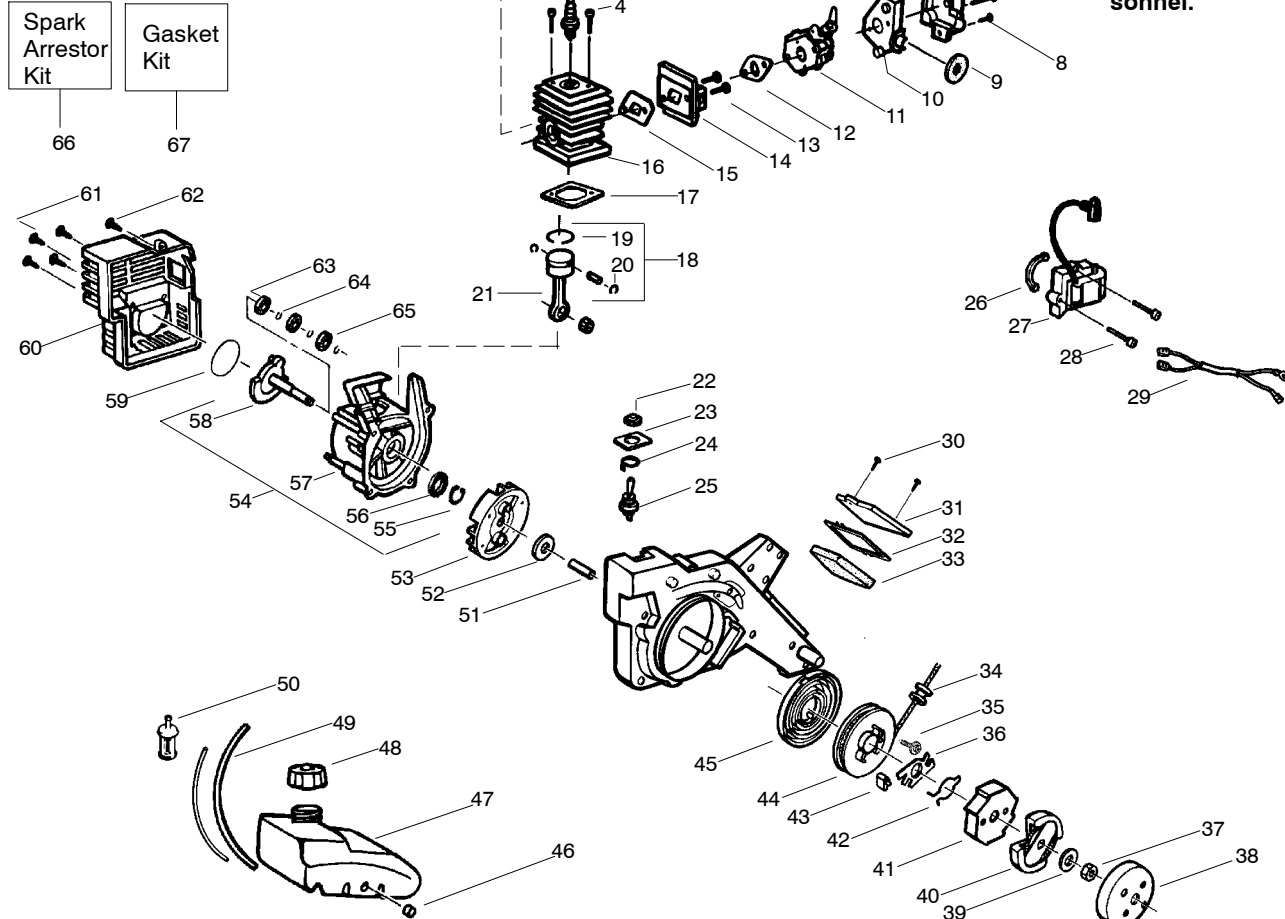

TYPE 1

Please refer to the service note at the end of the IPL before ordering parts.

WARNING
All repairs, adjustments and maintenance not described in the Operator's Manual must be performed by qualified service personnel.

Ref.	Part No.	Description	Ref.	Part No.	Description	Ref.	Part No.	Description
1.	---	Kit-Muffler (incl.#3)	23.	530053921	Plate-Switch Indicator	48.	530014347	Assy-Fuel Cap
	530069989	Old Style	24.	530037066	Terminal-Grounding	49.	530069599	Kit-Fuel Line
	530071309	New Style	25.	530053920	Assy-Ground Switch (incl. 22-24)	50.	530014815	Assy-Fuel Pick-up
2.	---	Spring-Muffler	26.	530036145	Spacer-Module	51.	530036927	Spacer-Flywheel
	530016197	Old Style	27.	530039163	Module-Ignition	52.	530015828	Washer-Flat
	530042088	New Style	28.	530015954	Screw	53.	530039149	Assy-Flywheel
3.	530036622	Plug-Spark (RCJ-8Y)	29.	530014655	Assy-Switch Wire	54.	530014906	Assy-C/shaft & C/case (incl. 55-58, & 63-65)
4.	530015953	Screw	30.	530015983	Screw	55.	530015941	Retainer-C'shaft
5.	530069913	Gasket-Carb/Bracket(kit)	31.	530036631	Cover-Air Filter	56.	530019179	Seal-Crankcase
6.	530036622	Cover-Air Box	32.	530069913	Gasket-Cover (kit)	57.	530012414	Assy-C'case (incl.56,63-65)
7.	530015887	Screw	33.	530036664	Foam-Air Filter	58.	530052344	Assy-Crankshaft
8.	530015886	Screw	34.	530037224	Eyelet	59.	530069913	Kit-Spark Arrestor (incl.5,9,12,15,17,32,59)
9.	530069913	Seal-Foam (kit)	35.	530016080	Screw	60.	530036555	Shroud
10.	952030201	Base-Air Box	36.	530042073	Cam-Starter	61.	530015810	Screw
11.	530069654	Kit-Carb. (WT308)	37.	530626605	Nut	62.	530015934	Screw
12.	530069913	Gasket-Carb.(kit)	38.	530036665	Drum-Clutch	63.	530032125	Bearing-Inner
13.	530016014	Screw	39.	530015127	Washer-Flywheel	64.	530015945	Retainer-C'case
14.	530052236	Adapter-Carb.	40.	530014832	Assy-Clutch	65.	530032124	Bearing-Outer
15.	530069913	Gasket-Cyl./Carb. (kit)	41.	530036922	Cup-Starter	66.	---	Kit-Spark Arrestor
16.	530069757	Kit-Cylinder	42.	530042072	Wire-Starter Dog		530069380	Old Style
17.	530069913	Gasket-Cyl. (kit)	43.	530027162	Dog-Starter		530071290	New Style
18.	530069987	Kit-Piston(incl.20,pin)	44.	530069418	Kit-Starter Pulley(incl.35)	67.	530069913	Kit Gasket
19.	530015162	Retainer-Pin	45.	530037229	Spring-Starter			
20.	530012472	Ring-Piston	46.	530053725	Isolator-Crankcase			
21.	530069615	Kit-Conn. Rod Assy.	47.	530047878	Assy-Fuel Tank			
22.	530016038	Boot-Switch w/nut						

✓ = NEW PART NUMBER FOR THIS IPL   * = REFER TO THE SERVICE REFERENCE INDICATED FOR MORE INFORMATION. (LOCATED AT END OF IPL)
● = THESE PARTS ARE ILLUSTRATED FOR CLARITY. ORDER COMPLETE ASSEMBLY.