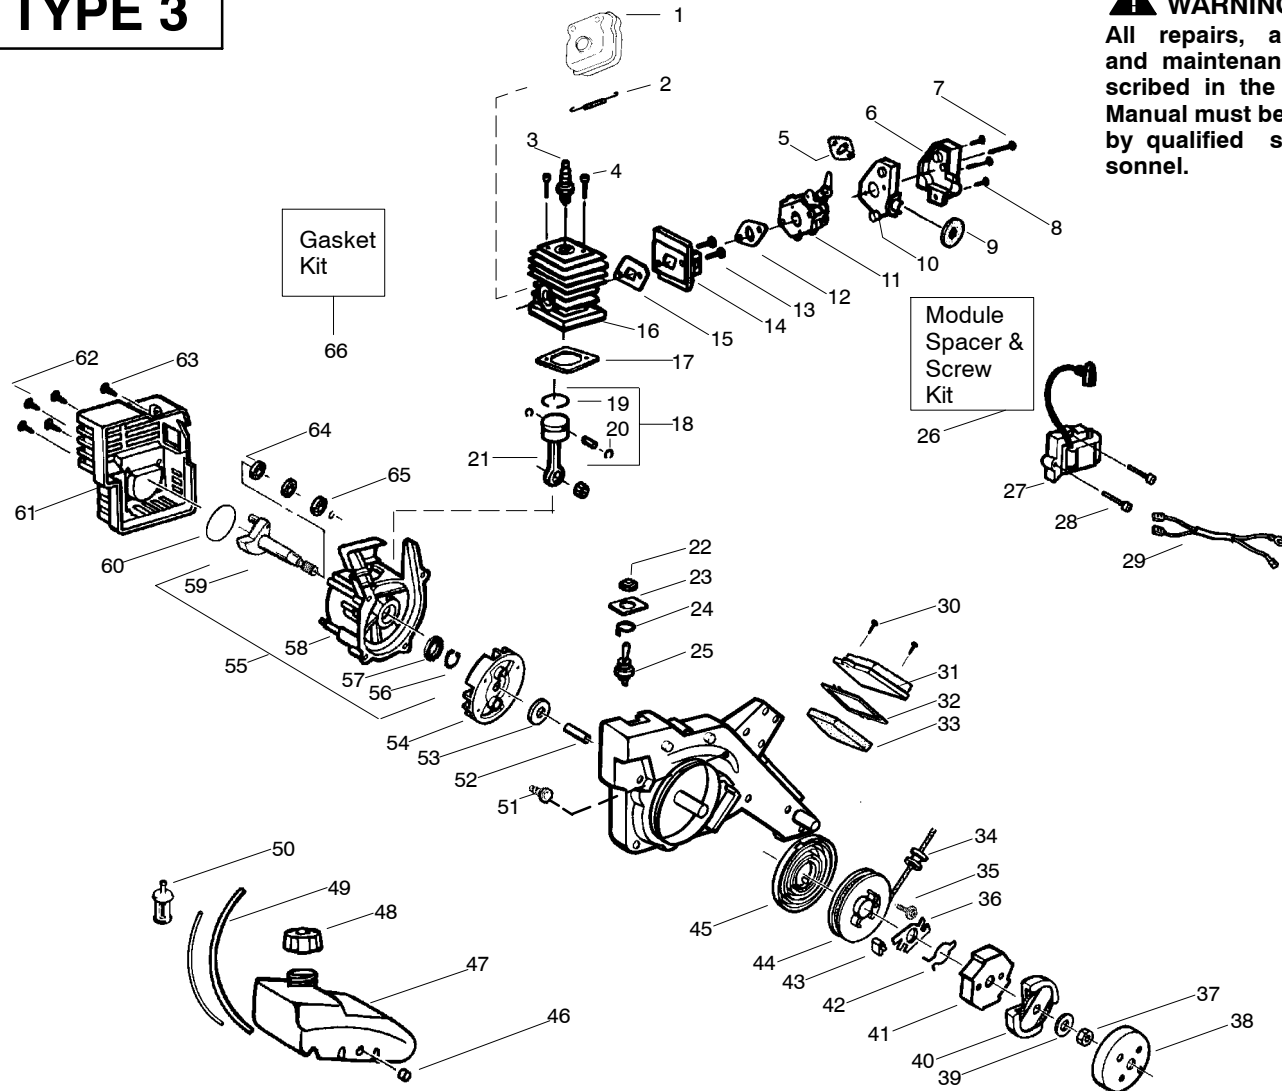

TYPE 3

⚠ WARNING
All repairs, adjustments and maintenance not described in the Operator's Manual must be performed by qualified service personnel.

Ref.	Part No.	Description	Ref.	Part No.	Description	Ref.	Part No.	Description
1.	530071396	Kit-Muffler (incl.#2)	24.	530037066	Terminal-Grounding	47.	530058782	Assy-Fuel Tank (incl. 48,49,50)
2.	530042088	Spring-Muffler	25.	530053920	Assy-Gound Switch (incl. 22-24)	48.	530014347	Assy-Fuel Cap
3.	952030249	Plug-Spark (RCJ-6Y)	26.	530071731	Kit-Mod. spacer/screw	49.	530069599	Kit-Fuel Line
4.	530015953	Screw	27.	530039163	Module-Ignition	50.	530095646	Assy-Fuel Pick-up
5.	530071611	Gasket-Carb/Bracket(kit)	28.	530016357	Screw	51.	530057308	Clip-Pine Tree
6.	530036622	Cover-Air Box	29.	530014655	Assy-Switch Wire	52.	530036927	Spacer-Flywheel
7.	530015887	Screw	30.	530015983	Screw	53.	530015828	Washer-Flat
8.	530015886	Screw	31.	530057612	Cover-Air Filter	54.	530054115	Assy-Flywheel
9.	530071611	Seal-Foam (kit)	32.	530071611	Gasket-Cover (kit)	55.	530071728	Assy-C/shaft & C/case (incl. 56,58,59)
10.	530036626	Base-Air Box	33.	530057034	Foam-Air Filter	56.	530015941	Retainer-C'shaft
11.	530071634	Kit-Carb. (Wt-630)	34.	530037224	Eyelet	57.	530071615	Kit-Crankcase Seal
12.	530071611	Gasket-Carb.(kit)	35.	530015882	Screw	58.	530071627	Assy-C'case (incl.56,64,65)
13.	530016014	Screw	36.	530042073	Cam-Starter	59.	530014864	Assy-Crankshaft
14.	530057618	Adapter-Carb.	37.	530626605	Nut	60.	530071363	O-ring-c'case/shrd (kit)
15.	530071611	Gasket-Cyl./Carb. (kit)	38.	530036665	Drum-Clutch	61.	530057607	Shroud
16.	530012482	Cylinder	39.	530015127	Washer-Flywheel	62.	530016386	Screw
17.	530071611	Gasket-Cyl. (kit)	40.	530014832	Assy-Clutch	63.	530016349	Screw
18.	530071476	Kit-Piston(incl.19,20)	41.	530036922	Cup-Starter	64.	530032125	Bearing-Inner
19.	530012472	Ring-Piston	42.	530042072	Wire-Starter Dog	65.	530055728	Bearing-Outer
20.	530015162	Cylinder	43.	530027162	Dog-Starter	66.	530071611	Kit Gasket (incl.5,9,12,15,17,32,60)
21.	530069945	Kit-Conn. Rod Assy.	44.	530069418	Kit-Starter Pulley(incl.35)			
22.	530016038	Boot-Switch w/nut	45.	530037229	Spring-Starter			
23.	530053921	Plate-Switch Indicator	46.	530053725	Isolator-Crankcase			

✓ = NEW PART NUMBER FOR THIS IPL   ★ = REFER TO THE SERVICE REFERENCE INDICATED FOR MORE INFORMATION. (LOCATED AT END OF IPL)
● = THESE PARTS ARE ILLUSTRATED FOR CLARITY. ORDER COMPLETE ASSEMBLY.