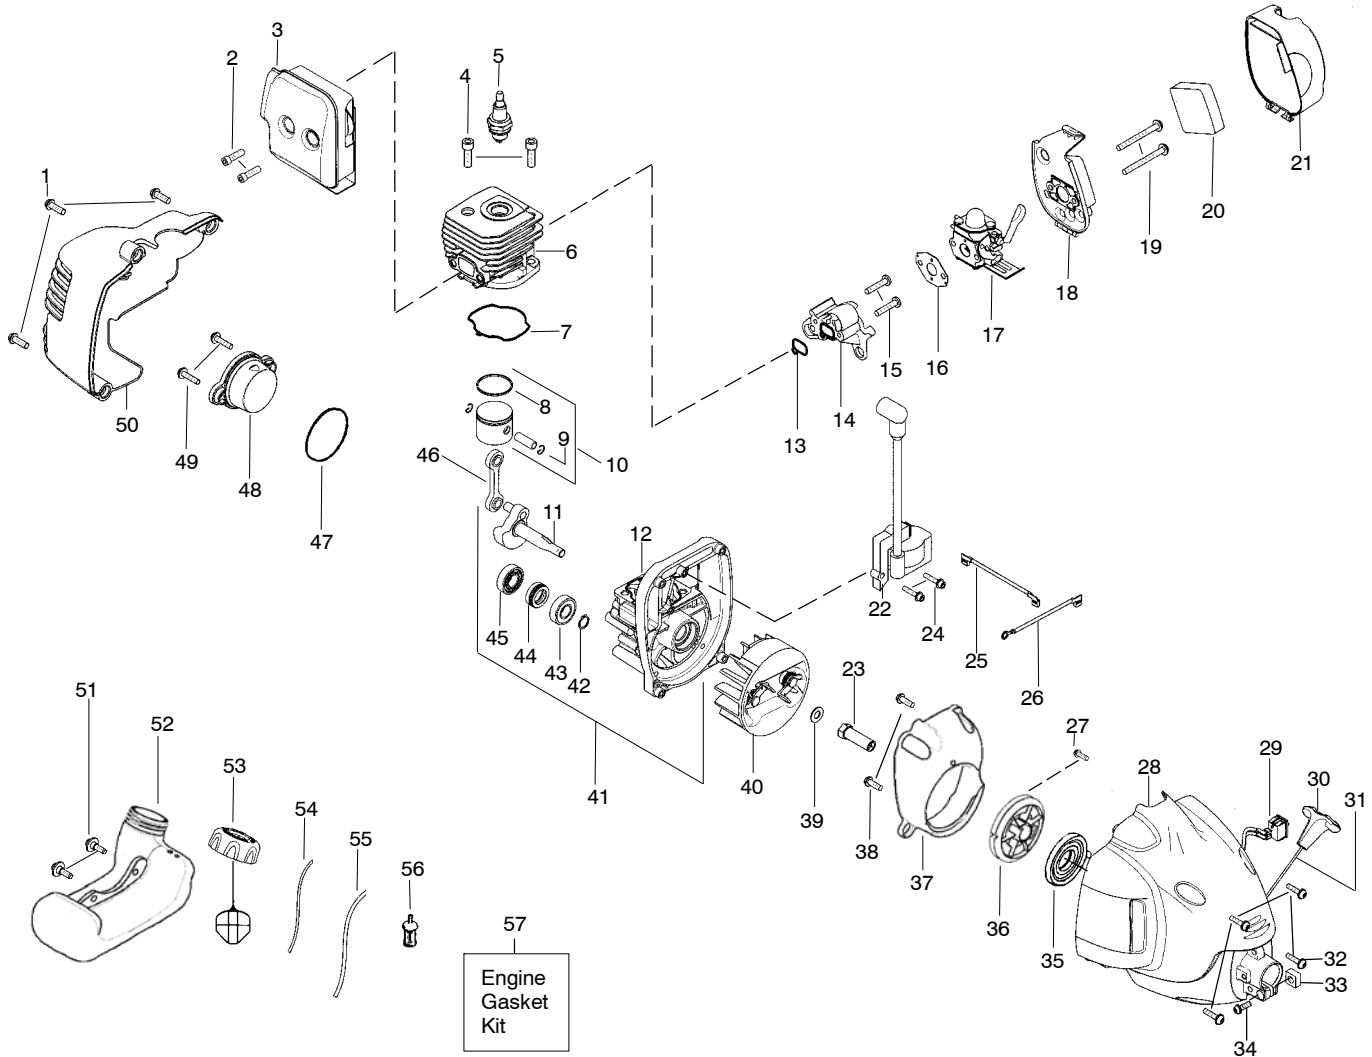

Ref.	Part No.	Description	Ref.	Part No.	Description	Ref.	Part No.	Description
1.	530015880	Screw	21.	530058740	Cover-Air Box	45.	530032125	Inner Bearing
2.	530058982	Bolt-Muffler	22.	530039234	Ignition Module	46.	530069945	Kit-Conn. Rod Assy
3.	530057538	Assy-Muffler/Shield (Incl. 2)	23.	530027953	Coupling-Drive	47.	530071750	O-Ring-C'case (kit)
4.	530015953	Screw-Cylinder	24.	530016357	Screw	48.	530058738	Assy-Plug (incl.47)
5.	952030249	Spark Plug (RCJ 6Y)	25.	530014663	Assy-Leadwire	49.	530016386	Screw
6.	530012541	Cylinder	26.	530014662	Assy-Ground Wire	50.	530058737	Shroud-Rear
7.	530071750	Seal-Cylinder (kit)	27.	530016391	Screw	51.	530016431	Retainer-Tank
8.	530055120	Piston Ring	28.	530071732	Assy.-Fan Hsg	52.	545103702	Assy-Fuel Tank (incl. filter, lines & fuel cap)
9.	530015162	Retainer-Piston Pin	29.	530071356	Kit-Switch	53.	530058743	Assy-Fuel Cap
10.	530071357	Kit - Piston (Incl. 8, 9)	30.	530058742	Handle-Starter	54.	530069247	Kit-Fuel Line (Small)
11.	530012555	Assy-Crankshaft	31.	530071798	Kit - Rope	55.	530069216	Kit-Fuel Line (Large)
12.	530012542	Assy-Crankcase (Incl. 43-45)	32.	530015810	Screw	56.	530095646	Assy-Fuel Pickup
13.	530071750	Seal-Cyl/Carb.(kit)	33.	530016382	Nut 12-24	57.	530071750	Kit-Engine Gasket (Incl. 7,13,16,47)
14.	530057547	Adapter-Carb.	34.	530016381	Screw 12-24			Not Shown
15.	530016309	Screw	35.	530042086	Spring-Starter			
16.	530071750	Gasket-Carb. (kit)	36.	530071797	Kit-Starter Pulley			
17.	----	Kit-Carb.	37.	530057548	Baffle			
	530071752	Zama (C1U-W18)	38.	530015880	Screw			
	545081808	Walbro (WT-669)	39.	530015828	Washer-Flat			
			40.	530054115	Assy-Flywheel			
			41.	530071751	Assy-C'case & C'shaft (Incl. 11,12,42)			
			42.	530015941	Retain. Ring-C'shaft			
			43.	530055728	Outer Bearing			
			44.	530019264	Seal-C'shaft			
18.	530057544	Air Box				530057827		Choke Lever - Zama
19.	530016429	Screw				530058662		Choke Lever - Walbro
20.	530036575	Foam-Air Filter				530058709		Bulb-Purge

↗ = NEW PART NUMBER FOR THIS IPL

* = REFER TO THE SERVICE REFERENCE INDICATED FOR MORE INFORMATION. (LOCATED AT END OF IPL)