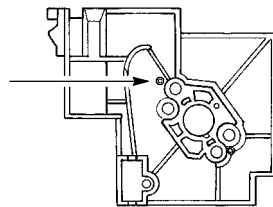

✓ = NEW PART NUMBER FOR THIS IPL ★ = REFER TO THE SERVICE REFERENCE INDICATED FOR MORE INFORMATION. (LOCATED AT END OF IPL)

PARTS LIST NO. 530-081114		WEED EATER® PARTS LIST	MODEL(s) LT7500
DATE 2/15/94	REPLACES 530-081114-7/1/93		Note: Illustration may differ from actual model due to design changes

Carburetor Assembly

Ref.	Part No.	Description
1.	530-035014	Metering Diaphragm
2.	530-035332	Metering Diaphragm Gasket
3.	530-035164	Pump Gasket
4.	530-035166	Pump Diaphragm
5.	530-035250	Metering Pin
6.	530-035031	Metering Lever
7.	530-035331	Fuel Inlet Screen
8.	530-035223	Inlet Needle Valve
9.	530-035139	Metering Lever Spring
10.	530-035236	Metering Lever Pin Screw
11.	530-069460	Carburetor Repair Kit

SERVICE REFERENCE

1. When ordering parts for your unit, please refer to the illustrations below and order accordingly.

New Style

530-038187
Carb. Adaptor
w/ Pins

530-019194
Gasket

Old Style

530-037290
Carb. Adaptor
w/o Pins