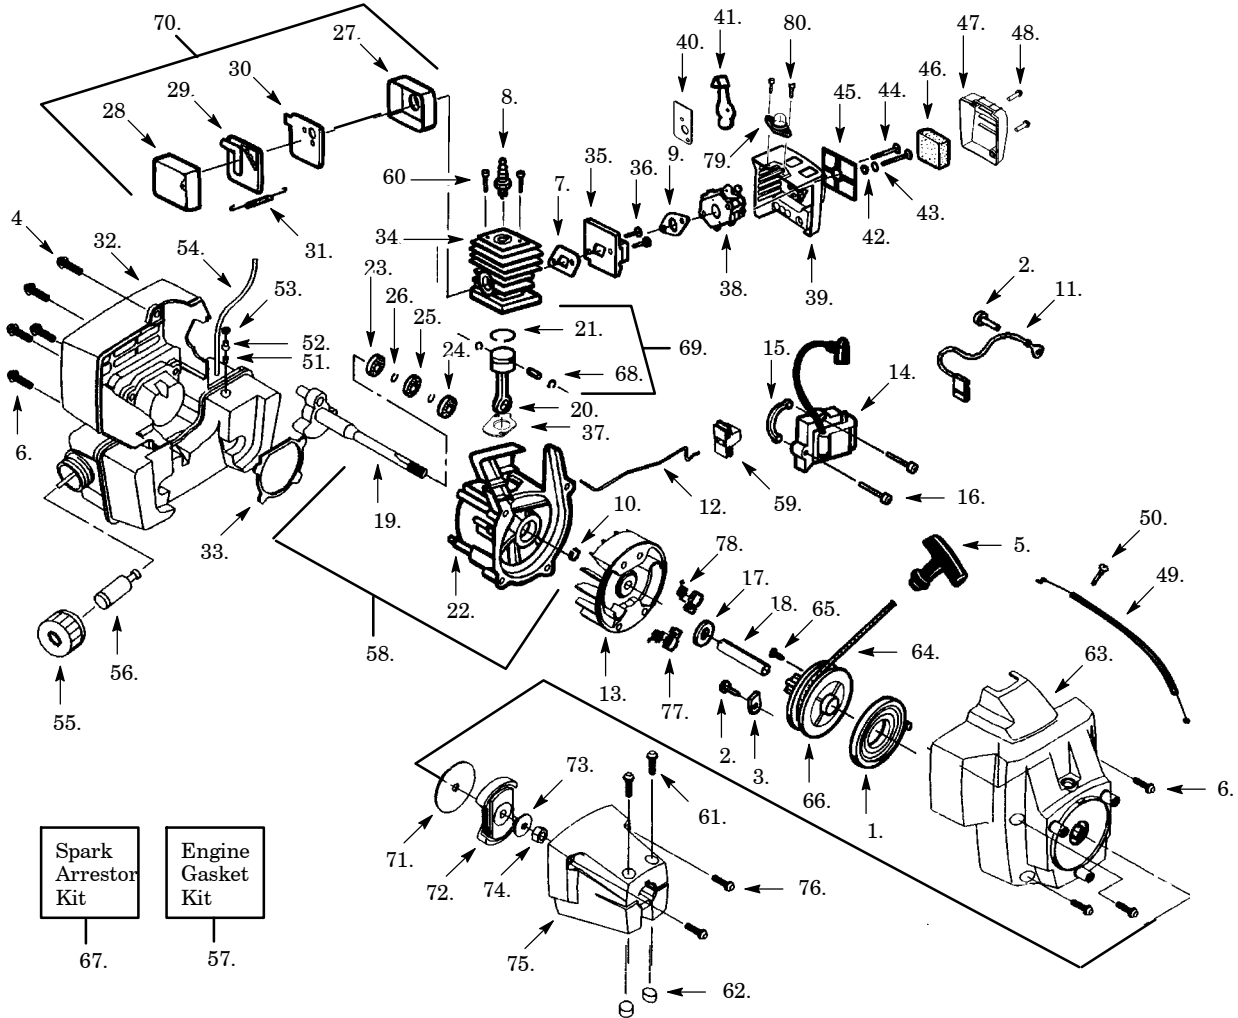

PARTS LIST NO. 530-081114		WEED EATER® PARTS LIST	MODEL(s) LT7500	
DATE 2/15/94	REPLACES 530-081114-7/1/93		Note: Illustration may differ from actual model due to design changes	PAGE NO. 1

Ref.	Part No.	Description	Ref.	Part No.	Description	Ref.	Part No.	Description
1.	530-029395	Starter Spring	32.	-	Shroud & Tank Ass'y.	55.	530-036874	Fuel Cap Ass'y.
2.	530-015775	Screw	✓	530-014857	Type I	56.	530-014362	Fuel Pickup Ass'y.
3.	530-027523	Retainer	✓	530-047099	Type II	57.	530-069388	Engine Gasket Kit
4.	530-015934	Screw	33.	530-019181	Gasket			(Incl. 7, 9, 33 & 37)
5.	530-027569	Starter Handle	34.	530-012309	Cylinder	58.	530-014906	C'case & C'shaft Ass'y.
6.	530-015810	Screw	35.	★★★★★	Carb. Adaptor - Serv.			(Incl. 10,19,22-26)
7.	530-019185	Cylinder Gasket	36.	530-016014	Screw	59.	530-027958	Switch Button
8.	952-030078	Spark Plug	37.	530-019186	Gasket	60.	530-015953	Screw
9.	★★★★★	Gasket - Serv. Ref. 1	38.	-	Carburetor	61.	530-016072	Screw
10.	530-015941	Retainer	39.	-	Air Box	62.	530-015768	Locknut
11.	530-029606	Lead Wire	✓	530-035329	Type I (WT-245)	63.	530-014920	Fan Housing
12.	530-037321	Switch Wire Form	✓	530-035350	Type II (WT-299)	64.	530-069232	Rope Kit
13.	530-039149	Flywheel Ass'y.	39.	-		65.	530-015823	Screw
14.	530-039163	Ignition Module	✓	530-037308	Type I	66.	530-069400	Starter Pulley
15.	530-036145	Spacer	✓	530-037969	Type II	67.	530-069380	Spark Arrestor Kit
16.	530-015954	Screw	40.	530-037326	Choke Plate	68.	530-015162	Piston Pin Retainer
17.	530-015149	Washer	41.	530-037325	Choke Shutter	69.	530-069387	Piston Kit
18.	530-037705	Spacer	42.	530-015254	Wave Washer			(Incl. 21,68 & Pin)
19.	530-014864	Crankshaft Ass'y.	43.	530-015852	Choke Spacer	70.	530-069389	Muffler Kit
20.	530-014397	Connecting Rod Ass'y.	44.	530-015849	Screw	71.	530-015611	Washer
21.	530-036404	Piston Ring	45.	530-037413	Filter Plate	72.	530-069491	Clutch Ass'y.
22.	530-014861	Crankcase Ass'y.	46.	530-037331	Air Filter Foam	73.	530-015828	Washer
23.	530-032125	Inner Bearing	47.	530-037292	Air Filter Cover	74.	530-626605	Nut
24.	530-032124	Outer Bearing	48.	530-015966	Screw	75.	530-014923	Clutch Hsg.
25.	530-019179	C'case Seal	49.	530-037415	Throttle Cable Ass'y.	76.	530-015886	Screw
26.	530-015945	Retaining Ring	50.	530-015814	Screw	77.	530-029939	Starter Dog
27.	530-036578	Muffler Body	51.	530-026119	Check Valve	78.	530-029940	Starter Spring
28.	530-036577	Muffler Cover	52.	530-029717	Element	79.	530-037972	Bulb Ass'y. - Type II
29.	530-036580	Muffler Baffle - Exit	53.	530-029696	Retainer	80.	530-015780	Screw - Type II
30.	530-036579	Muffler Baffle - First	54.	-	Fuel Line Kit			
31.	530-029930	Muffler Spring	✓	530-069247	Fuel Line			
			✓	530-069238	Return Line			

✓ = NEW PART NUMBER FOR THIS IPL   ★ = REFER TO THE SERVICE REFERENCE INDICATED FOR MORE INFORMATION. (LOCATED AT END OF IPL)