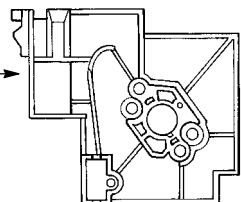

✓ = NEW PART NUMBER FOR THIS IPL ★ = REFER TO THE SERVICE REFERENCE INDICATED FOR MORE INFORMATION. (LOCATED AT END OF IPL)

PARTS LIST NO. 530-081114		WEED EATER® PARTS LIST	MODEL(s) LT7500
DATE 2/15/94	REPLACES 530-081114-7/1/93		Note: Illustration may differ from actual model due to design changes

Carburetor Assembly

Ref.	Part No.	Description
1.	530-035014	Metering Diaphragm
2.	530-035332	Metering Diaphragm Gasket
3.	530-035164	Pump Gasket
4.	530-035166	Pump Diaphragm
5.	530-035250	Metering Pin
6.	530-035031	Metering Lever
7.	530-035331	Fuel Inlet Screen
8.	530-035223	Inlet Needle Valve
9.	530-035139	Metering Lever Spring
10.	530-035236	Metering Lever Pin Screw
11.	530-069460	Carburetor Repair Kit

SERVICE REFERENCE

1. When ordering parts for your unit, please refer to the illustrations below and order accordingly.

New Style

530-038187
Carb. Adaptor
w/ Pins

530-019194
Gasket

Old Style

530-037290
Carb. Adaptor
w/o Pins