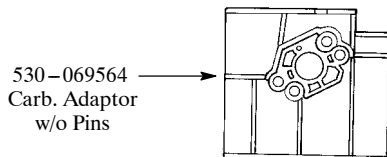

✓ = NEW PART NUMBER FOR THIS IPL   ★ = REFER TO THE SERVICE REFERENCE INDICATED FOR MORE INFORMATION. (LOCATED AT END OF IPL)
● = THESE PARTS ARE ILLUSTRATED FOR CLARITY. ORDER COMPLETE ASSEMBLY.