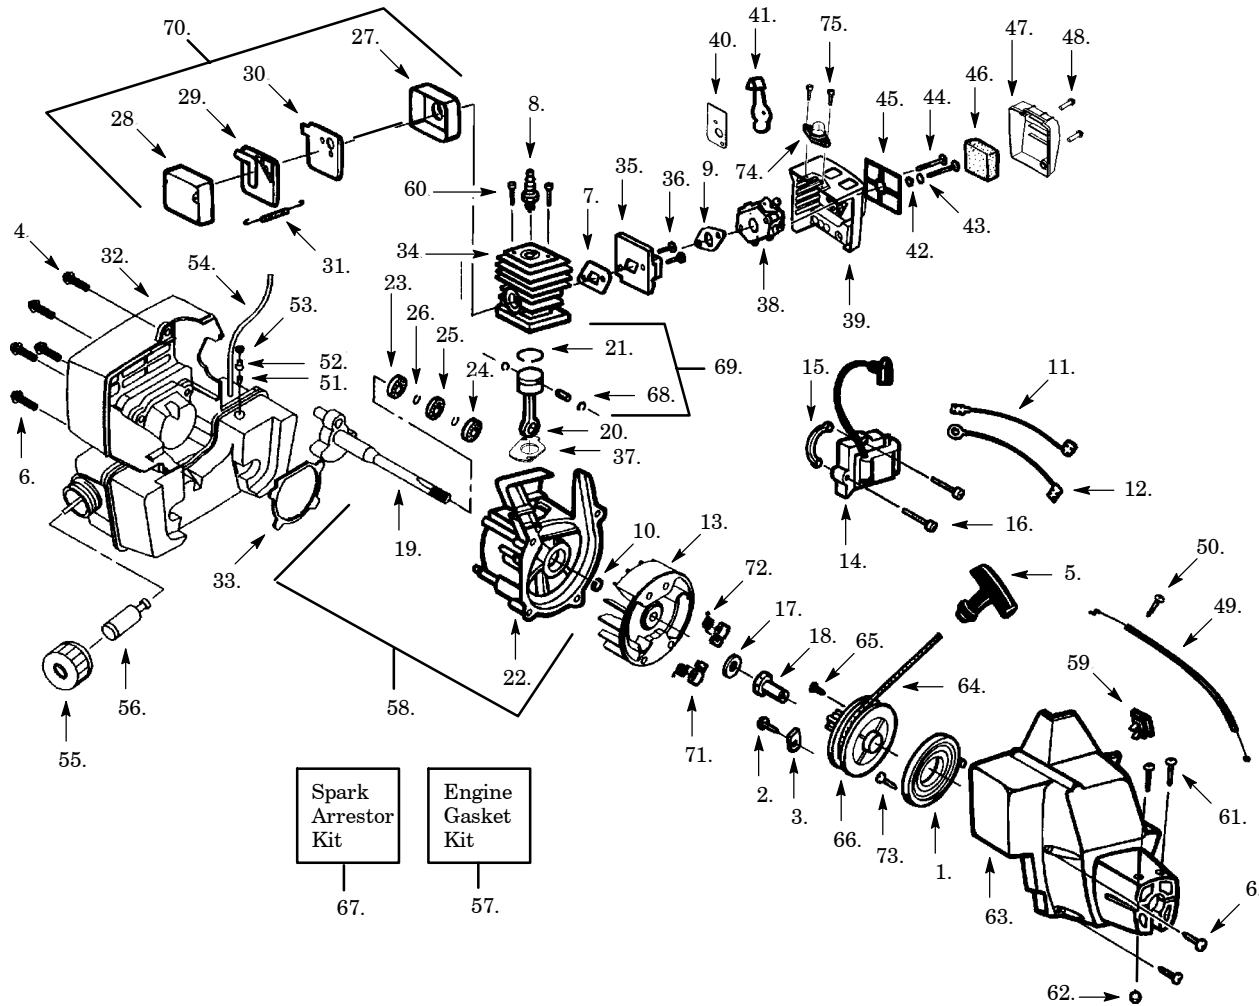

PARTS LIST NO. 530-081113		WEED EATER® PARTS LIST	MODEL(s) LT7000	
DATE 2/15/94	REPLACES 530-081113-7/1/93		NOTE: Illustration may differ from actual model due to design changes	PAGE NO. 2

Ref.	Part No.	Description	Ref.	Part No.	Description	Ref.	Part No.	Description
1.	530-029395	Starter Spring	29.	530-036580	Muffler Baffle-Exit	51.	530-026119	Check Valve Element
2.	530-015775	Screw	30.	530-036579	Muffler Baffle-First	52.	530-029717	Retainer
3.	530-027523	Retainer	31.	530-029930	Muffler Spring	53.	530-029696	Retainer
4.	530-015934	Screw	32.	-	Shroud & Tank Assy.	54.	-	Fuel Line Kit
5.	530-027569	Starter Handle		530-014857	Type I	54.	530-069247	Fuel Line
6.	530-015810	Screw	✓	530-047099	Type II	✓	530-069238	Return Line
7.	530-019185	Cylinder Gasket	33.	530-019181	Gasket	55.	530-036874	Fuel Cap Ass'y.
8.	952-030078	Spark Plug	34.	530-012309	Cylinder	56.	530-014362	Fuel Pickup Ass'y.
9.	★★★★★	Gasket-Service Ref. 1	35.	★★★★★	Carb. Adaptor-Service Ref. 1	57.	530-069388	Engine Gasket Kit (Incl. 7,9,33,37)
10.	530-015941	Retainer	36.	530-016014	Screw	58.	530-014729	C'case & C'shaft Assy. (Incl. 10,19,22-26)
11.	530-014663	Lead Wire	37.	530-019186	Gasket	59.	530-029239	On/Off Switch
12.	530-014662	Ground Wire	38.	-	Carburetor	60.	530-015953	Screw
13.	530-039149	Flywheel Ass'y.		530-035308	Type I (WA-215)	61.	530-016072	Screw
14.	530-039163	Ignition Module	✓	530-069569	Type II (WA-218)	62.	530-015768	Locknut
15.	530-036145	Spacer	39.	-	Air Box	63.	530-014919	Fan Housing
16.	530-015954	Screw	✓	530-037308	Type I	64.	530-069232	Rope Kit
17.	530-015828	Washer	✓	530-037969	Type II	65.	530-015823	Screw
18.	530-027953	Drive Coupling	40.	530-037326	Choke Plate	66.	530-069400	Starter Pulley
19.	530-014532	Crankshaft Ass'y.	41.	530-037325	Choke Shutter	67.	530-069380	Spark Arrestor Kit
20.	530-014397	Connecting Rod Ass'y.	42.	530-015254	Wave Washer	68.	530-015162	Piston Pin Retainer
21.	530-036404	Piston Ring	43.	530-015852	Choke Spacer	69.	530-069387	Piston Kit (Incl. 21,68 & Pin)
22.	530-014861	Crankcase Ass'y.	44.	530-015849	Screw	70.	530-069389	Muffler Kit
23.	530-032125	Inner Bearing	45.	530-037413	Filter Plate	71.	530-029939	Starter Dog
24.	530-032124	Outer Bearing	46.	530-037254	Air Filter Foam	72.	530-029940	Starter Spring
25.	530-019179	C'case Seal	47.	530-037292	Air Filter Cover	73.	530-015882	Screw
26.	530-015945	Retaining Ring	48.	530-015966	Screw	74.	530-037972	Bulb Ass'y.
27.	530-036578	Muffler Body	49.	530-036744	Throttle Cable Ass'y.	75.	530-015780	Screw
28.	530-036577	Muffler Cover	50.	530-015814	Screw			

✓ = NEW PART NUMBER FOR THIS IPL   ★ = REFER TO THE SERVICE REFERENCE INDICATED FOR MORE INFORMATION. (LOCATED AT END OF IPL)