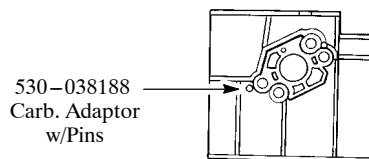

✓ = NEW PART NUMBER FOR THIS IPL   ★ = REFER TO THE SERVICE REFERENCE INDICATED FOR MORE INFORMATION. (LOCATED AT END OF IPL)
● = THESE PARTS ARE ILLUSTRATED FOR CLARITY. ORDER COMPLETE ASSEMBLY.