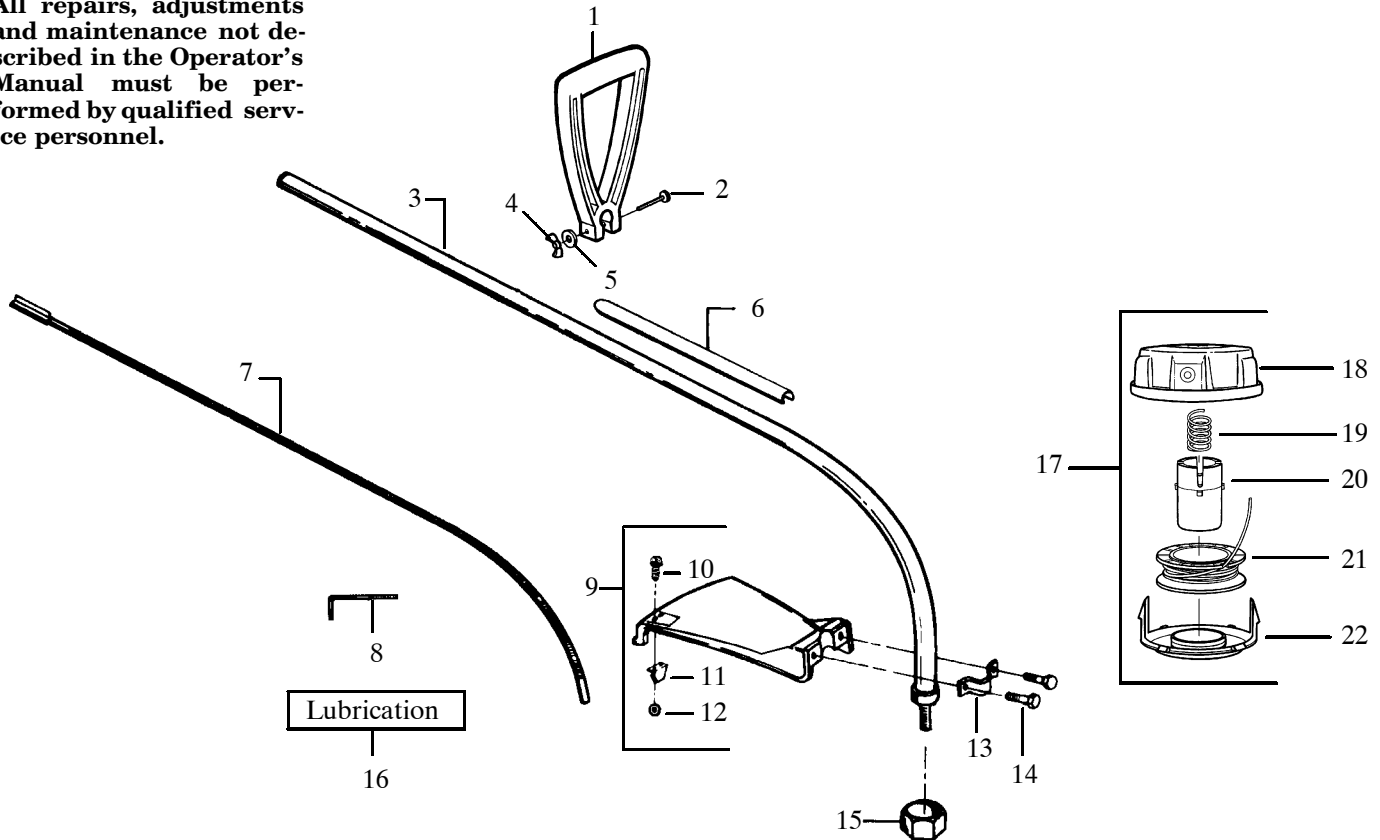

PARTS LIST NO. 530-068749 - 1/6/03		WEED EATER® PARTS LIST	Trimmer Models: HP22, HP22T, HP28 HP30T & HP30SB
Page No. 1	REPLACES 530-068749-7/1/93		

⚠ WARNING

All repairs, adjustments and maintenance not described in the Operator's Manual must be performed by qualified service personnel.

Models HP22, HP22T & HP30T

Key No.	Part No.	Description	Key No.	Part No.	Description
1	530-093900	"D" Handle	16	530-030102	Shaft Lubrication
2	530-340228	Screw	17	952-701618	Cutting Head Ass'y.
3	-	Drive Shaft Housing	18	530-094875	Hub Ass'y.
	530-095133	Models HP22 & HP30T	19	530-094830	Spring
	530-095134	Models HP22T	20	530-094827	Release Button
4	530-091373	Nut	21	952-701619	Spool w/Line
5	530-092062	Washer	22	530-094828	Cover
6	530-029159	Shaft Warning Decal			
7	530-094679	Drive Shaft			
8	530-031111	Hex Wrench (5/32)			
9	530-069299	Shield Kit Ass'y. (Incl. #10,11,12 & 14)	Not Shown		
10	530-015337	Screw		-	Operator's Manual
11	530-094570	Line Limiter		530-068745	Model HP22
12	530-015653	Locknut		530-068609	Model HP30T
13	530-029373	Shield Bracket		530-068608	Model HP22T
14	530-092243	Screw		530-014750	Carton Contents Bag
15	530-094543	Dust Cup		-	Carton
				530-061597	Model HP22
				530-061598	Model HP22T
				530-061599	Model HP30T