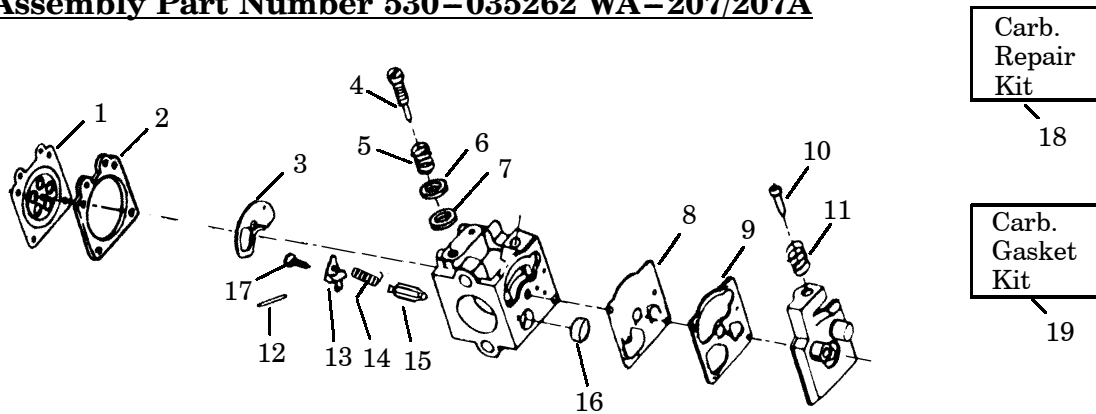

↙ = Part Change

† = Engine Gasket Kit Contents

☆☆☆☆ = Service Reference

Note: Illustrations may differ from actual models due to design changes

PARTS LIST NO. 530-068749 - 1/6/03		WEED EATER® PARTS LIST	Trimmer Models: HP22,HP22T,HP28 HP30T & HP30SB
Page No. 4	REPLACES 530-068749-7/1/93		

Carburetor Assembly Part Number 530-035259 WA-199

Key No.	Part No.	Description	Key No.	Part No.	Description
1	530-035014	*+ Metering Diaphragm	11	530-035031	* Metering Lever
2	530-035151	*+ Metering Diaphragm Gasket	12	530-035188	* Metering Lever Spring
3	530-035147	*+ Circuit Plate Gasket	13	530-035106	* Inlet Needle Valve
4	530-035142	Hi Speed Needle	14	530-035178	* Inlet Screen
5	530-035036	Hi Speed Needle Spring	15	530-035166	*+ Pump Diaphragm
6	530-035141	Idle Needle	16	530-035164	*+ Pump Gasket
7	530-035023	Idle Needle Spring	17	530-035260	Carb. Kwik Repair Kit (*Indicates Contents)
8	530-035203	Idle Speed Screw	18	530-035185	Carb. Gasket/Diaphragm Kit (+Indicates Contents)
9	530-035208	Idle Speed Spring			
10	530-035028	* Metering Lever Pin			

Carburetor Assembly Part Number 530-035262 WA-207/207A

Key No.	Part No.	Description	Key No.	Part No.	Description
1	530-035014	*+ Metering Diaphragm	11	530-035208	Idle Speed Spring
2	530-035151	*+ Metering Diaphragm Gasket	12	530-035028	* Metering Lever Pin
3	530-035211	*+ Circuit Plate Gasket	13	530-035031	* Metering Lever
4	530-035212	Mixture Needle	14	530-035188	* Metering Lever Spring
5	530-035214	Mixture Needle Spring	15	530-035106	* Inlet Needle Valve
6	530-035217	Mixture Needle Washer	16	530-035178	* Fuel Inlet Screen
7	530-035218	*+ "O" Ring Mixture	17	530-035016	Metering Lever Pin Screw
8	530-035166	*+ Fuel Pump Diaphragm	18	530-035264	Carb. Kwik Repair Kit (*Indicates Contents)
9	530-035164	*+ Fuel Pump Gasket	19	530-035219	Carb. Gasket/Diaphragm Kit (+Indicates Contents)
10	530-035203	Idle Speed Screw			