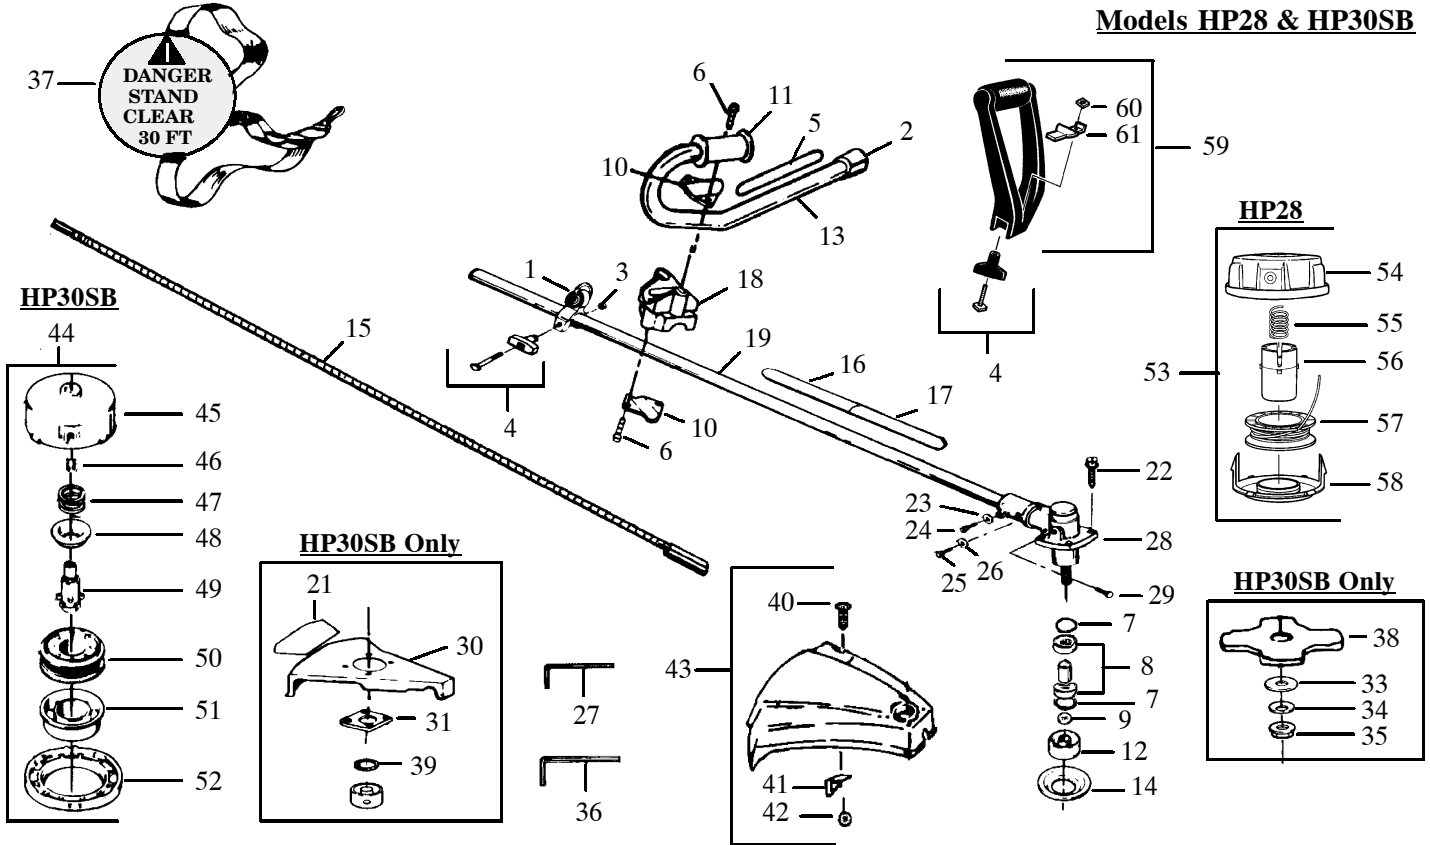

Models HP28 & HP30SB

Key No.	Part No.	Description	Key No.	Part No.	Description
1	530-094686	Clamp Harness Ass'y.	36	530-031098	Hex Wrench (3/16)
2	530-092192	Handlebar Cap	37	530-094417	Shoulder Strap
3	530-015197	Nut	38	952-701611	Weed Blade
4	530-069252	"T" Handle Ass'y.	39	530-094640	Seal
5	530-027778	Handlebar Warning Decal	40	530-015037	Screw
6	530-015791	Screw	41	530-094570	Line Limiter
7	530-091783	Retainer	42	530-001543	Nut
8	530-069086	Bearing & Spacer Kit	43	530-069256	Shield Kit Ass'y. (Incl. 40-42)
9	530-092216	Washer	44	952-701643	Cutting Head Ass'y. (Incl. 45-52)
10	530-094572	Handlebar Bracket	45	530-093896	Hub
11	530-092086	Handlebar Grip	46	530-093898	Line Saver
12	530-092359	Dust Cup	47	530-340007	Spring
13	530-010723	Handlebar	48	530-092068	Spring Adaptor
14	530-094571	Grass Washer	49	530-093897	Drive Gear
15	-	Drive Shaft	50	952-701589	Spool w/ Line
	530-095146	Model HP28	51	530-093387	Release Button
	530-094585	Model HP30SB	52	530-092133	Cover
16	530-029162	Shaft Warning Decal-Upper	53	952-701657	Cutting Head Ass'y. (Incl. 54-58)
17	530-029163	Shaft Warning Decal-Lower	54	530-014773	Hub Ass'y.
18	530-012207	Handlebar Clamp	55	530-094830	Spring
19	-	Drive Shaft Housing	56	530-094827	Release Button
	530-014772	Model HP28	57	952-701619	Spool w/Line
	530-094684	Model HP30SB	58	530-094828	Cover
21	530-027749	Blade Direction Decal	59	530-069496	Assist Handle Kit (Incl. 60 & 61)
22	530-092243	Screw	60	530-015610	Nut
23	530-015328	Lockwasher	61	530-094742	Clamp
24	530-094612	Screw		Not Shown	
25	530-001711	Screw			
26	530-001642	Lockwasher			
27	530-031111	Hex Wrench (5/32)			
28	530-094568	Gear Box Ass'y.	-	-	Operator's Manual
29	530-094616	Screw	530-081211	530-081211	Model HP28
30	530-094627	Shield	530-068607	530-068607	Model HP30SB
31	530-027615	Shield Retention Plate	-	-	Carton Contents Bag
33	530-015792	Washer	530-047019	530-047019	Model HP28
34	530-015492	Washer	530-014751	530-014751	Model HP30SB
35	530-015793	Nut	-	-	Carton
			530-061866	530-061866	Model HP28
			530-061600	530-061600	Model HP30SB

↙ = Part Change

† = Engine Gasket Kit Contents

☆☆☆☆ = Service Reference