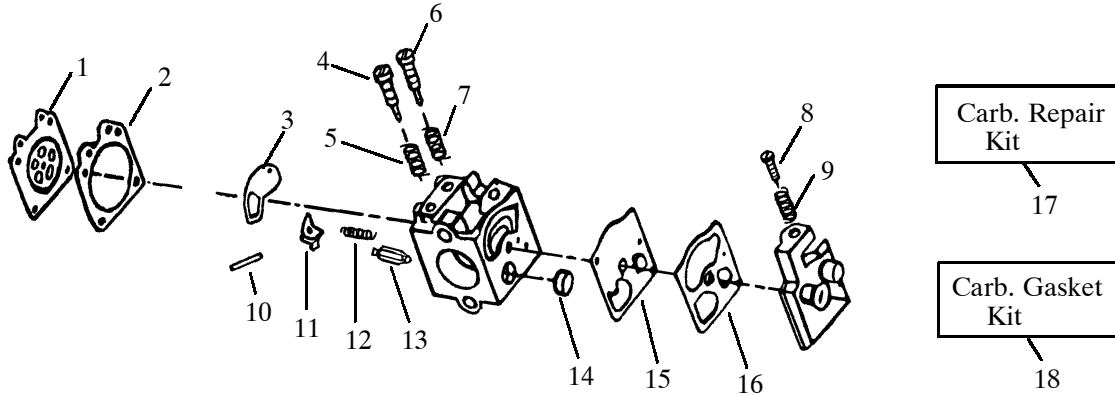

↙ = Part Change

† = Engine Gasket Kit Contents

☆☆☆☆ = Service Reference

Note: Illustrations may differ from actual models due to design changes

PARTS LIST NO. 530-068749 - 1/6/03		WEED EATER® PARTS LIST	Trimmer Models: HP22,HP22T,HP28 HP30T & HP30SB
Page No. 4	REPLACES 530-068749-7/1/93		

Carburetor Assembly Part Number 530-035259 WA-199

Key No.	Part No.	Description	Key No.	Part No.	Description
1	530-035014	*+ Metering Diaphragm	11	530-035031	* Metering Lever
2	530-035151	*+ Metering Diaphragm Gasket	12	530-035188	* Metering Lever Spring
3	530-035147	*+ Circuit Plate Gasket	13	530-035106	* Inlet Needle Valve
4	530-035142	Hi Speed Needle	14	530-035178	* Inlet Screen
5	530-035036	Hi Speed Needle Spring	15	530-035166	*+ Pump Diaphragm
6	530-035141	Idle Needle	16	530-035164	*+ Pump Gasket
7	530-035023	Idle Needle Spring	17	530-035260	Carb. Kwik Repair Kit (*Indicates Contents)
8	530-035203	Idle Speed Screw	18	530-035185	Carb. Gasket/Diaphragm Kit (+Indicates Contents)
9	530-035208	Idle Speed Spring			
10	530-035028	* Metering Lever Pin			

Carburetor Assembly Part Number 530-035262 WA-207/207A

Key No.	Part No.	Description	Key No.	Part No.	Description
1	530-035014	*+ Metering Diaphragm	11	530-035208	Idle Speed Spring
2	530-035151	*+ Metering Diaphragm Gasket	12	530-035028	* Metering Lever Pin
3	530-035211	*+ Circuit Plate Gasket	13	530-035031	* Metering Lever
4	530-035212	Mixture Needle	14	530-035188	* Metering Lever Spring
5	530-035214	Mixture Needle Spring	15	530-035106	* Inlet Needle Valve
6	530-035217	Mixture Needle Washer	16	530-035178	* Fuel Inlet Screen
7	530-035218	*+ "O" Ring Mixture	17	530-035016	Metering Lever Pin Screw
8	530-035166	*+ Fuel Pump Diaphragm	18	530-035264	Carb. Kwik Repair Kit (*Indicates Contents)
9	530-035164	*+ Fuel Pump Gasket	19	530-035219	Carb. Gasket/Diaphragm Kit (+Indicates Contents)
10	530-035203	Idle Speed Screw			