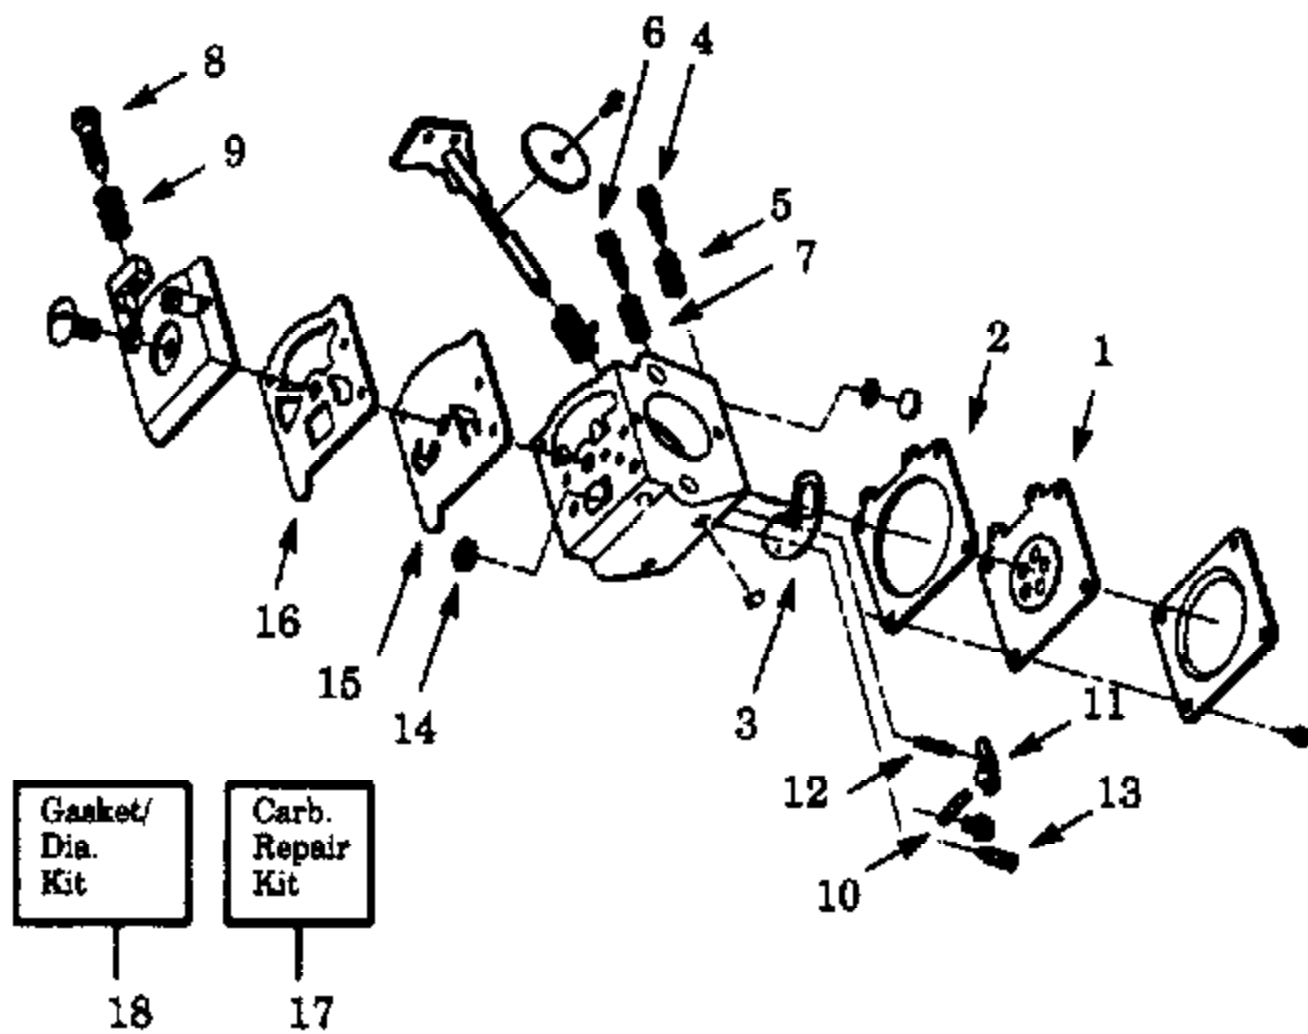

**WA-199 #530-035259**

Ref #	Part Number	Qty	Description
1	530035014		Metering Diaphragm
2	530035151		Metering Diaphragm Gasket
3	530035147		Circuit Plate Gasket
4	530035142		Hi Speed Needle
5	530035036		Hi Speed Needle Spring
6	530035141		Idle Needle
7	530035023		Idle Needle Spring
8	530035203		Idle Speed Screw
9	530035208		Idle Speed Spring
10	530035028		Metering Lever Pin
11	530035031		Metering Lever
12	530035188		Metering Lever Spring
13	530035106		Inlet Needle Valve
14	530035178		Inlet Screen
15	530035166		Pump Diaphragm
16	530035164		Pump Gasket
17	530035260		Carb. Kwik Repair Kit (Inc. 1,2,3,12,13,14, 15,16,18)
18	530035185		Carb. Gasket/Diaphragm Kit (Inc. 1,2,3)