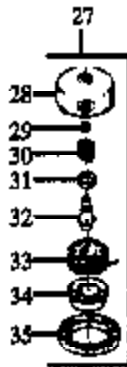

▲ WARNING
All repairs, adjustments and maintenance not described in the Operator's Manual must be performed by qualified service personnel.

TNG II
(Complete Assy
No Longer Available)

TNG I

TNG III

SensorFeed

**Shaft
Lubrication**