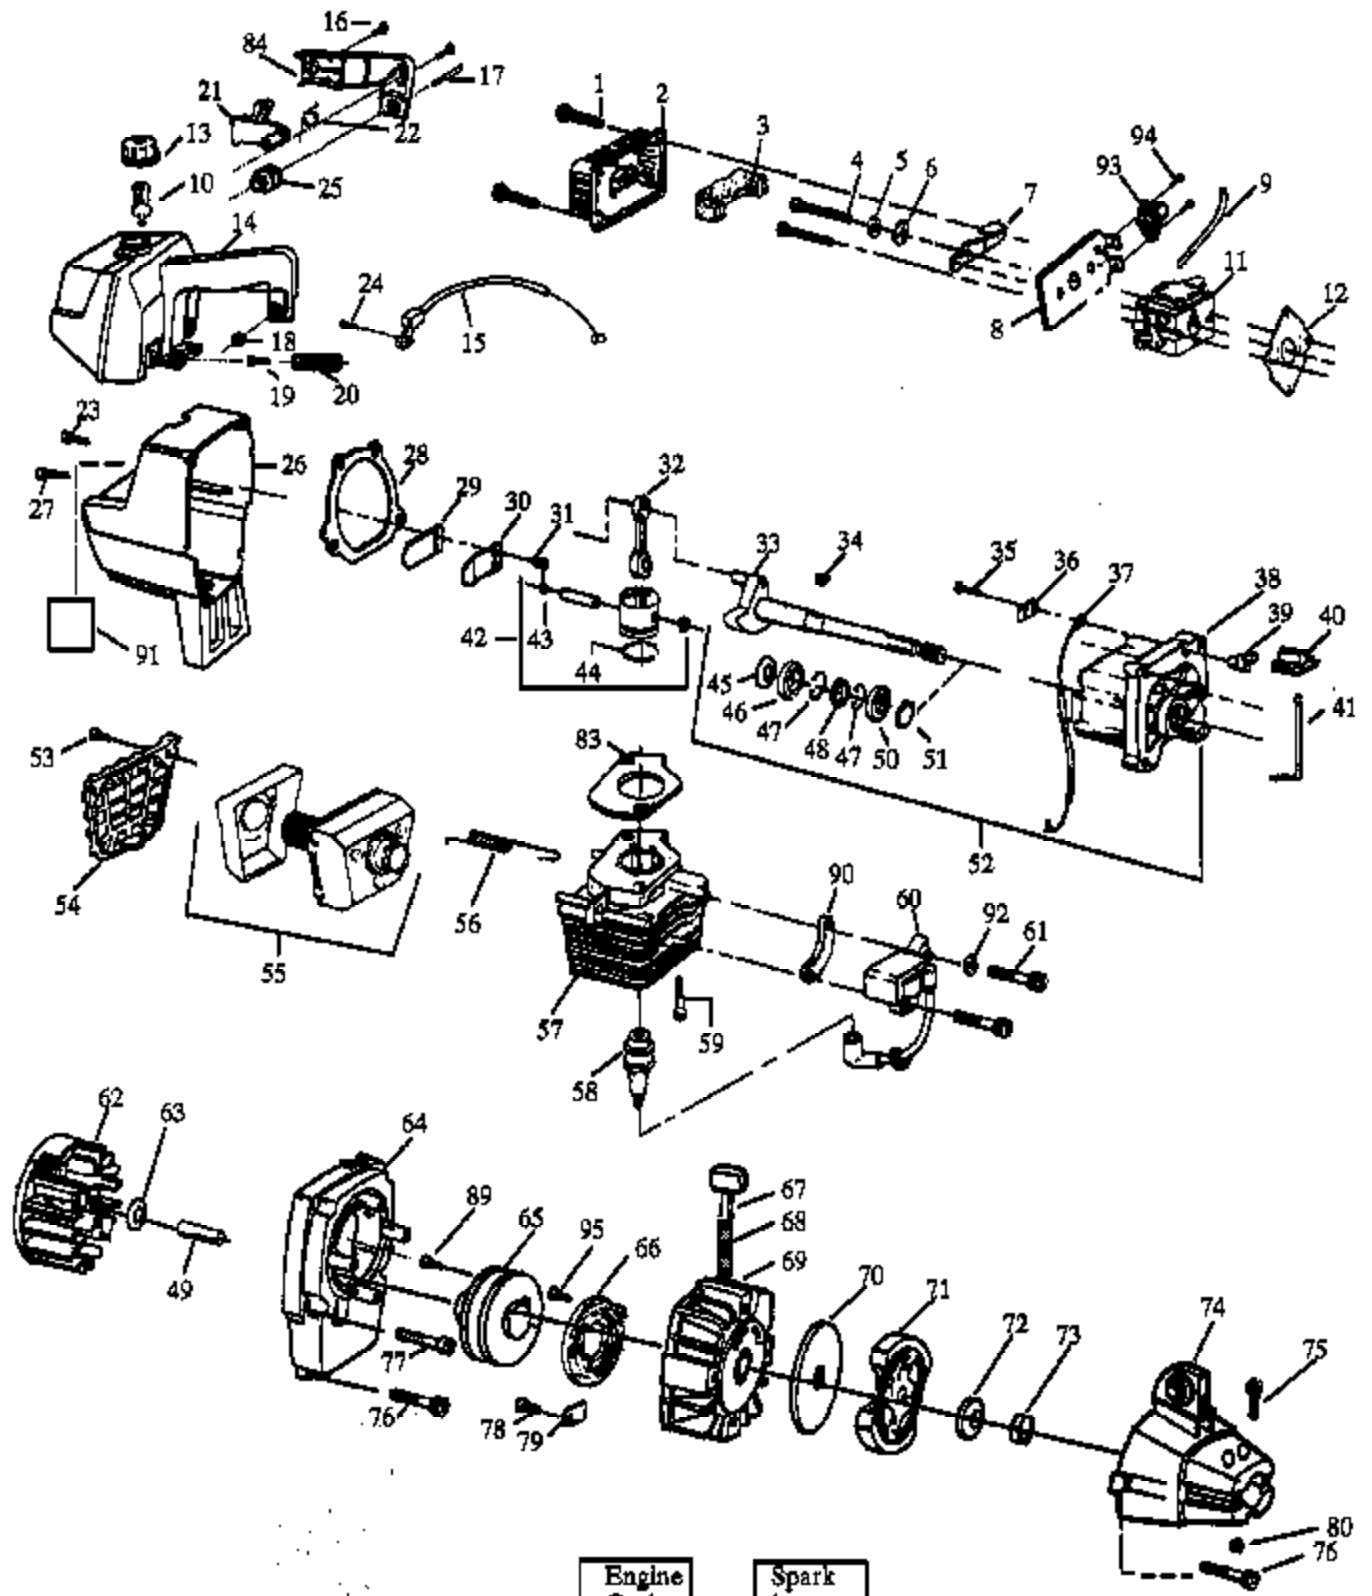

Engine
Gasket
Kit

Spark
Arrestor
Kit

81

82

Ref #	Part Number	Qty	Description
1	530015773		Screw
2	530027529		Air Filter Cover
3	530027530		Air Filter
4	530015849		Screw
5	530015852		Spacer
6	530015254		Wave Washer
7	530038103		Choke Shutter
8	530027527		MODELS GTI 17, GTI 17XP, GTI 17C Type 1
8			MODEL GTI 17T Type 1-See Service Ref. 3
8	530037930		MODEL GTI 17T Type 2 & 3
9	530069247		Fuel Line Return Line
9			MODEL GTI 17T Type 1-See Service Ref. 3
9	530069571		MODEL GTI 17T Type 2 & 3
10	530014362		Fuel Pick-up Ass'y.
11	530035259		WA-199 MODELS GTI 17, GTI 17XP, GTI 17C Type 1
11			MODEL GTI 17T Type 1-See Service Ref. 3
11	530069651		WT-298B MODEL GTI 17T Type 2 & 3
12	530019156		Carburetor Gasket
13	530014347		Fuel Cap Ass'y.
14	530029552		MODELS GTI 17, GTI 17XP, & GTI 17C Type 1
14			MODEL GTI 17T Type 1-See Service Ref. 3
14	530047102		MODEL GTI 17T Type 2 & 3
15	530037499		Throttle Cable Ass'y.
16	530015805		Screw
17	530015809		Shoulder Bolt
18	530015807		Nut
19	530015713		Screw
20	530027926		Rear Isolator Spring
21	530027924		Throttle Trigger
22	530027925		Throttle Spring
23	530015810		Screw
24	530015775		Screw
25	530024256		Isolator
26	530027923		Shroud
27	530015771		Screw
28	530019154		Gasket
29	530027593		Reed
30	530027594		Reed Stop
31	530016064		Screw
32	530014005		MODEL GTI 17C
32	530010960		MODELS GTI 17, GTI 17T & GTI 17XP
33	530010934		Crankshaft Ass'y. See Service Reference 2
34	530015126		Flywheel Key
35	530015780		Screw
36	530027546		Switch Insulator
37	530027547		Lead Wire
38	530014016		Crankcase Ass'y. (Incl. 46,47,48 & 50)
39	530027545		Switch Ramp
40	530038309		Switch Button
41	530027959		Switch Spring
42	530069240		MODEL GTI 17
42	530069274		MODEL GTI 17C
42	530069275		MODELS GTI 17T & GTI 17XP
43	530015162		Piston Pin Retainer
44	530027369		MODEL GTI 17
44	530026413		MODEL GTI 17C

GTI17XP Gas Triplate of 9
POWER UNIT