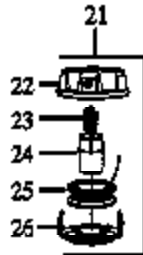

**TNG I**

**TNG III**

**SensorFeed**

**Shaft  
 Lubrication**

Ref #	Part Number	Qty	Description
1	530094680		MODEL GTI 17
1			MODEL GTI 17T Type 1-See Ser. Ref. 3
1	530094912		MODELS GTI 17XP &GTI 17T Type 2
1	530094876		MODEL GTI 17C
1	530095341		MODEL GTI 17T Type 3
2	530010957		Handle- MODELS GTI 17, GTI 17XP & GTI 17C
3	530340228		Screw
4	530091373		Wing Nut
5	530094683		MODELS GTI 17 & GTI 17C
5	530094679		MODELS GTI 17XP, GTI 17T
6	530092062		Washer
7			Shaft Warning Decal, MODEL GTI 17T Type 1-See Ser. Ref.
			GTI17XP Gas Trimmer Page 4 of 9
			DRIVE SHAFT & CUTTING F-
7	530029159		MODELS GTI 17,GTI 17T(Type 2),GTI 17C,GTI 17XP
7	530038907		MODEL GTI 17T Type 3
8	530031111		Hex Wrench (5/32)
9	952030139		Shaft Lubrication
10	530015337		Screw
11	530094570		MODELS GTI 17 & GTI 17C
11	530094883		MODELS GTI 17XP,GTI 17T
12	534235901		Nut
13	530093653		MODELS GTI 17, GTI 17T & GTI 17XP
13	530029373		MODEL GTI 17C
14	530016107		Screw
15	530094543		Dust Cup
16	530069249		MODELS GTI 17,GTI 17T & GTI 17XP
16	530069299		MODEL GTI 17C
17	952701605		Cutting Head Ass'y - (Incl. 18-20) MODEL GTI 17XP
18	530094592		Hub Ass'y MODEL GTI
19	952701607		Spool w/Line MODEL GTI
20	530094494		Cover MODEL GTI
21	952701628		Cutting Head Ass'y - (Incl. 22-26) MODEL GTI 17C
22	530094878		Hub Ass'y MODEL GTI 17C
23	530094830		Spring MODEL GTI 17C
24	530094827		Release Button MODEL GTI 17C
25	952701619		Spool w/Line MODEL GTI 17C
26	530094828		Cover MODEL GTI 17C
27	952701574		Cutting Head Ass'y - (Incl. 28-35) MODELS GTI 17 & GTI 17T
28	530093896		Hub w/Line Saver MODELS GTI 17 & GTI 17T
29	530093898		Line Saver MODELS GTI 17 & GTI 17T
30	530340007		Spring MODELS GTI 17 & GTI 17T
31	530092068		Spring Adapter MODELS GTI 17 & GTI 17T
32	530093897		Drive Gear MODELS GTI 17 & GTI 17T
33	952701523		Spool w/Line MODELS GTI 17 & GTI 17T
34	530401183		Release Button MODELS GTI 17 & GTI 17T
35	530092133		Cover MODELS GTI 17 & GTI 17T
36	530094562		Hub Ass'y
37	530094956		Spring
38	530069312		Locking Plate Kit
39	530015542		Screw
40	952701607		Spool w/Line
41	530094522		Release Button
42	530094521		Cover
43	530015610		Nut, Square-Handle MODEL GTI 17T