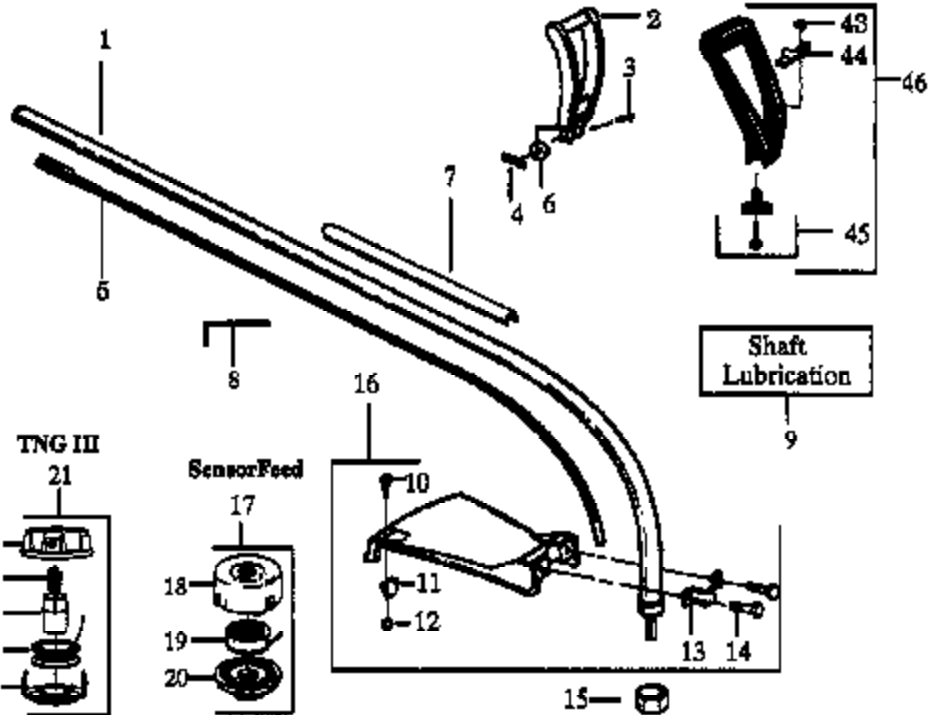

**TNG I**

**TNG III**

**SensorFeed**

**Shaft  
 Lubrication**

Ref #	Part Number	Qty	Description
1	530094680		MODEL GTI 17
1			MODEL GTI 17T Type 1-See Ser. Ref. 3
1	530094912		MODELS GTI 17XP &GTI 17T Type 2
1	530094876		MODEL GTI 17C
1	530095341		MODEL GTI 17T Type 3
2	530010957		Handle- MODELS GTI 17, GTI 17XP & GTI 17C
3	530340228		Screw
4	530091373		Wing Nut
5	530094683		MODELS GTI 17 & GTI 17C
5	530094679		MODELS GTI 17XP, GTI 17T
6	530092062		Washer
7			Shaft Warning Decal, MODEL GTI 17T Type 1-See Ser. Ref.
			GTI17XP Gas Trimmer Page 4 of 9
			DRIVE SHAFT & CUTTING F-
7	530029159		MODELS GTI 17,GTI 17T(Type 2),GTI 17C,GTI 17XP
7	530038907		MODEL GTI 17T Type 3
8	530031111		Hex Wrench (5/32)
9	952030139		Shaft Lubrication
10	530015337		Screw
11	530094570		MODELS GTI 17 & GTI 17C
11	530094883		MODELS GTI 17XP,GTI 17T
12	534235901		Nut
13	530093653		MODELS GTI 17, GTI 17T & GTI 17XP
13	530029373		MODEL GTI 17C
14	530016107		Screw
15	530094543		Dust Cup
16	530069249		MODELS GTI 17,GTI 17T & GTI 17XP
16	530069299		MODEL GTI 17C
17	952701605		Cutting Head Ass'y - (Incl. 18-20) MODEL GTI 17XP
18	530094592		Hub Ass'y MODEL GTI
19	952701607		Spool w/Line MODEL GTI
20	530094494		Cover MODEL GTI
21	952701628		Cutting Head Ass'y - (Incl. 22-26) MODEL GTI 17C
22	530094878		Hub Ass'y MODEL GTI 17C
23	530094830		Spring MODEL GTI 17C
24	530094827		Release Button MODEL GTI 17C
25	952701619		Spool w/Line MODEL GTI 17C
26	530094828		Cover MODEL GTI 17C
27	952701574		Cutting Head Ass'y - (Incl. 28-35) MODELS GTI 17 & GTI 17T
28	530093896		Hub w/Line Saver MODELS GTI 17 & GTI 17T
29	530093898		Line Saver MODELS GTI 17 & GTI 17T
30	530340007		Spring MODELS GTI 17 & GTI 17T
31	530092068		Spring Adapter MODELS GTI 17 & GTI 17T
32	530093897		Drive Gear MODELS GTI 17 & GTI 17T
33	952701523		Spool w/Line MODELS GTI 17 & GTI 17T
34	530401183		Release Button MODELS GTI 17 & GTI 17T
35	530092133		Cover MODELS GTI 17 & GTI 17T
36	530094562		Hub Ass'y
37	530094956		Spring
38	530069312		Locking Plate Kit
39	530015542		Screw
40	952701607		Spool w/Line
41	530094522		Release Button
42	530094521		Cover
43	530015610		Nut, Square-Handle MODEL GTI 17T