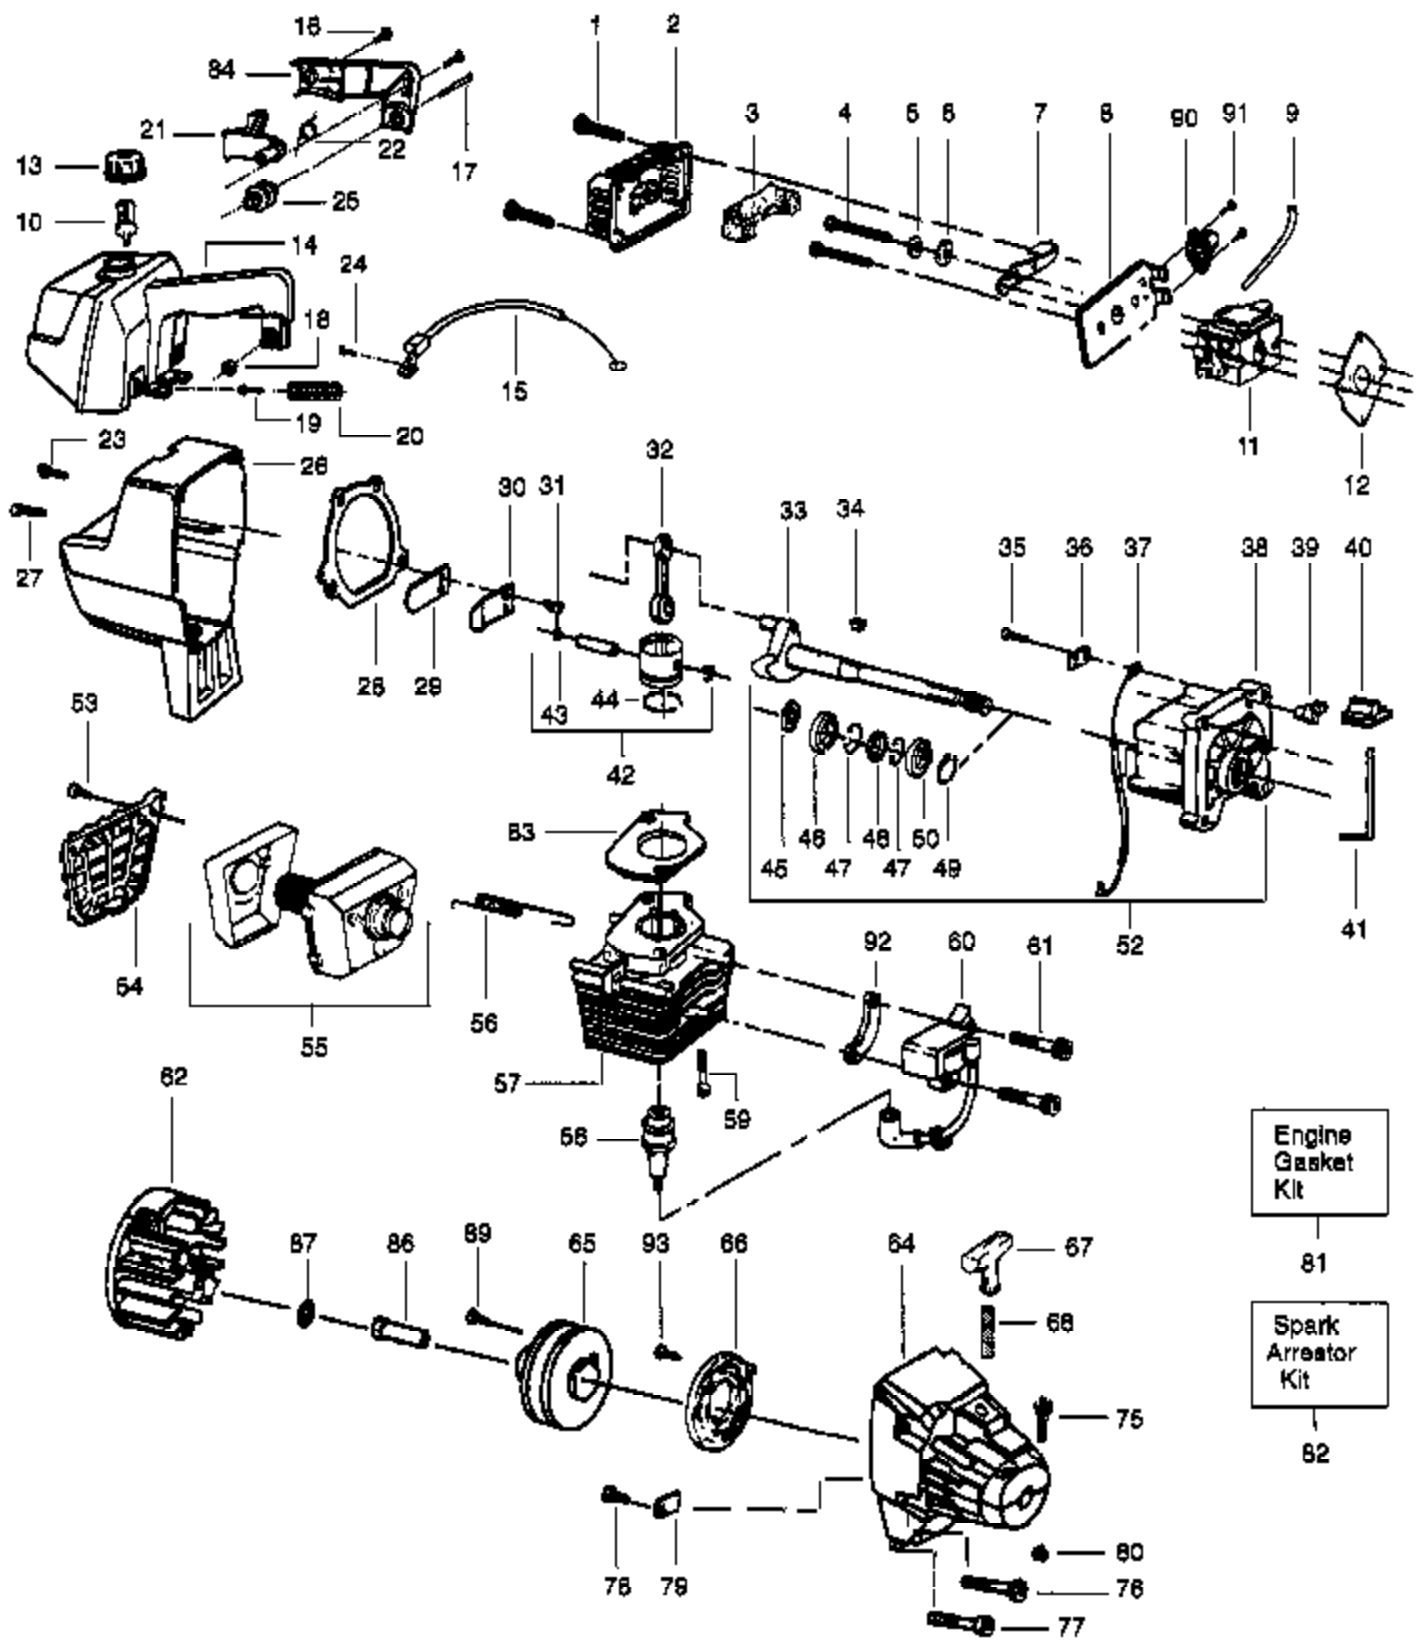

Ref #	Part Number	Qty	Description
1	530015773		Screw
2	530027529		Air Filter Cover
3	530027530		Air Filter
4	530015849		Screw
5	530015852		Spacer
6	530015254		Wave Washer
7	530038103		Choke Shutter
8	530027527		Air Filter Plate - Type 1
8	530037930		Air Filter Plate - Type 2-3 & Model GTI16D
9	530069247		Fuel Line
9	530069571		Return Line - Type 2-3 & Model GTI16D
10	530014362		Fuel Pick-up Ass'y.
11	530069637	GTI17LE Gas Tripper Page 8 of 9	Carburetor - WA-217 - Type 1
11	530069648	ENGINE	Carburetor - WA-219B - Type 2-3 & Model GTI16D
12	530019156		Carburetor Gasket
13	530014347		Fuel Cap Ass'y.
14	530029552		Handle & Tank Ass'y - Type 1
14	530047102		Handle & Tank Ass'y - Type 2-3 & Model GTI16D
15	530027964		Throttle Cable Ass'y. - Type 1
15	530037499		Throttle Cable Ass'y. - Type 2-3 & Model GTI16D
16	530015805		Screw
17	530015809		Shoulder Bolt
18	530015807		Nut
19	530015713		Screw
20	530027926		Rear Isolator Spring
21	530027924		Throttle Trigger
22	530027925		Throttle Spring
23	530015810		Screw
24	530015775		Screw
25	530024256		Isolator
26	530027923		Shroud
27	530015771		Screw
28	530019154		Gasket-C'case/Shroud
29	530027593		Reed
30	530027594		Reed Stop
31	530016064		Screw
32	530010960		Connecting Rod Ass'y.
33	530010945		Crankshaft Ass'y. See Service Ref. 1
34	530015126		Flywheel Key
35	530015780		Screw
36	530027546		Switch Insulator
37	530027547		Lead Wire
38	530014016		Crankcase Ass'y. (Incl. 46-48 & 50)
39	530027545		Switch Ramp
40	530038309		Switch Button
41	530027959		Switch Spring
42	530069275		Piston Kit (Incl. 43,44 & pin),Models GTI 16, GTI 16 SUPER & GTI 16D
42	530069240		Piston Kit (Incl. 43,44 & pin) Model GTI 17LE
43	530015162		Piston Pin Retainer
44	530025875		Piston Ring, Models GTI 16, GTI 16 SUPER & GTI 16D
44	530027369		Piston Ring, Model GTI 17LE
46	530032103		Inner Bearing
47	530015787		Retaining Ring
48	530019158		Crankshaft Seal