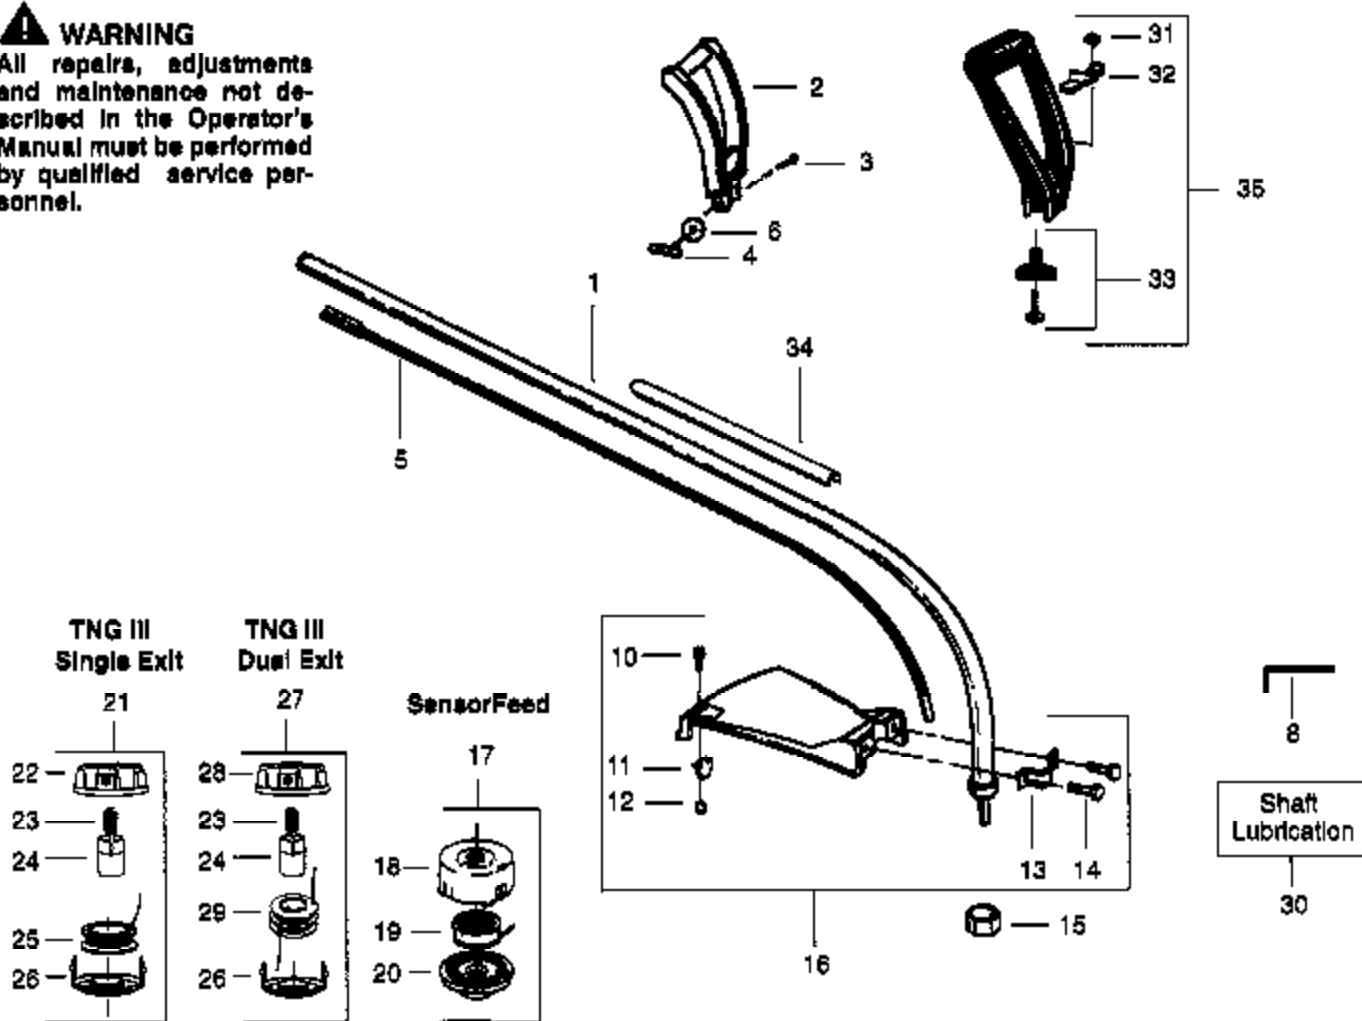

GT117LE Gas Trim Page 4 of 9  
 CARBURETORS WA-219B, 1

**⚠ WARNING**

All repairs, adjustments and maintenance not described in the Operator's Manual must be performed by qualified service personnel.

Ref #	Part Number	Qty	Description
1	530094680		Drive Shaft Housing, Models GTI 16 & GTI 16 SUPER
1	530095133		Drive Shaft Housing, Model GTI 17LE
1	530095342		Drive Shaft Housing Model GTI 16D
2	530010957		Handle Ass'y. Model GTI 16 Type 1 & 2
3	530340228		Bolt
4	530091373		Wing Nut
5	530094676		Drive Shaft, Models GTI 16, GTI 16 SUPER & GTI 16D
5	530094679		Drive Shaft, Model GTI 17LE
6	530092062		Washer
8	530031111		Hex Wrench (5/32")
10	530015337		Screw
11	530094570		Line Limiter
12	534235901		Nut
13	530093653		Bracket
14	530016107		Screw
15	530094543		Dust Cup
16	530069249		Shield Kit Ass'y. (Incl. 10-12 & 14) Models GTI 16, GTI 16 SUPER & GTI 16D
16	530069299		Shield Kit Ass'y. (Incl. 10-12 & 14) Model GTI 17LE
17	952701605		Cutting Head Ass'y, (incl. 18-20) Model GTI 16 SUPER
18	530094592		Hub Ass'y, Model GTI 16 SUPER
19	952701607		Spool w/Line, Model GTI 16 SUPER
20	530094494		Cover, Model GTI 16 SUPER
21	952701628		Cutting Head Ass'y, (Incl. 22-26) Models GTI 16 & GTI 17LE
22	530094878		Hub Ass'y, Models GTI 16 & GTI 17LE
23	530094830		Spring, Models GTI 16, GTI 16D & GTI 17LE
24	530094827		Release Button, Models GTI 16, GTI 16D, GTI 17LE
25	952701619		Spool w/Line, Models GTI 16 & GTI 17LE
26	530094828		Cover, Models GTI 16, GTI 16D & GTI 17LE
27	952701664		Dual Line Cutting Head, Model GTI 16D (Incl. 23, 24, 26, 28, & 29)
28	530069694		Hub Ass'y, Model GTI 16D
29	952701665		Dual Spool w/Line, Model GTI 16D
30	952030139		Shaft Lubrication
31	530015610		Nut
32	530094742		Clamp
33	530069252		"T" Handle Kit
34	530029159		Decal- Drive Shaft, Models GTI 16, GTI 17LE & GTI 16 SUPER
34	530047899		Decal- Drive Shaft, Model GTI 16D
35	530069496		Cushioned Assist Handle Kit, GTI 16 SUPER, GTI 17LE, GTI 16D & GTI 16 Type 3