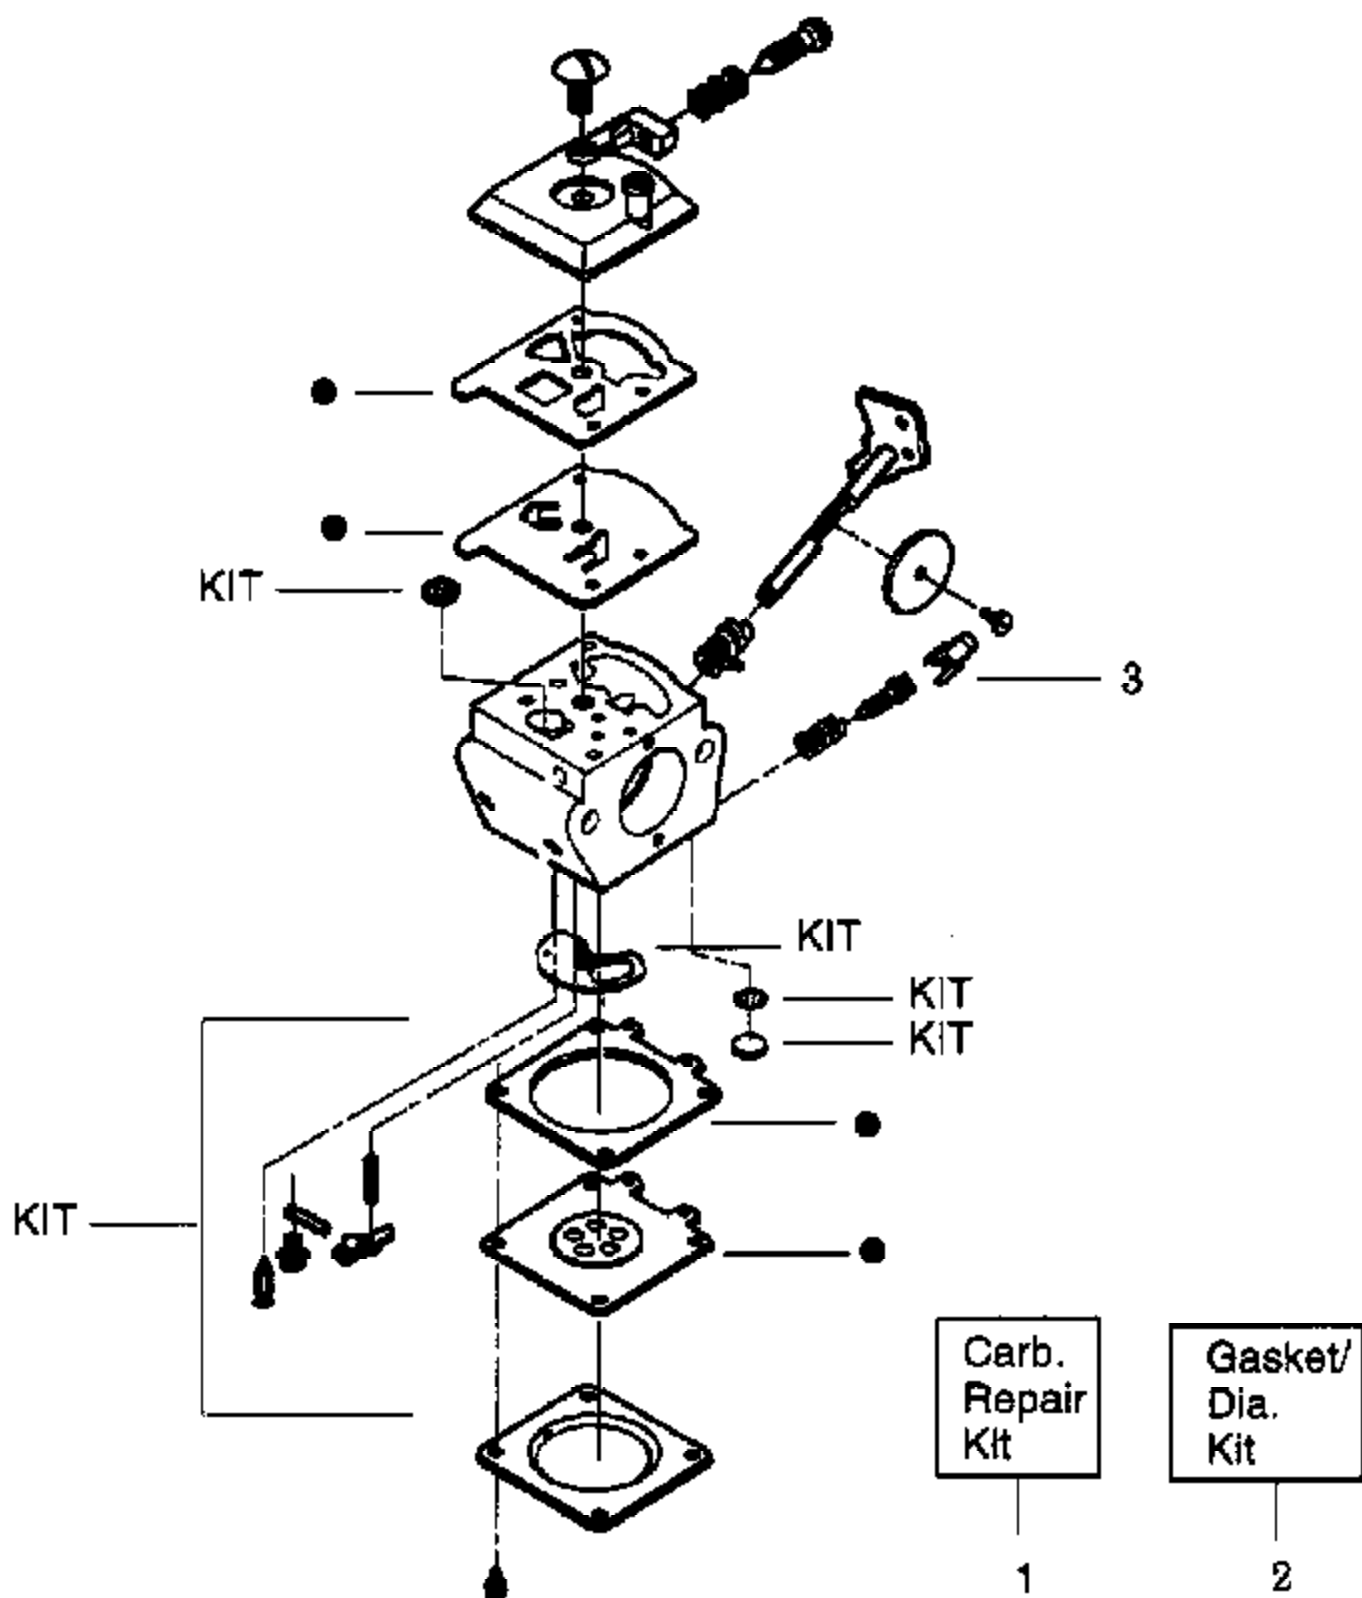

Carb.  
Repair  
Kit

16

Carb.  
Gasket  
Kit

17

Ref #	Part Number	Qty	Description
1	530035014		Metering Diaphragm
2	530035151		Metering Diaphragm Gasket
3	530035211		Circuit Plate Gasket
4	530035268		Mixture Needle
5	530035293		Mixture Needle Spring
6	530035166		Fuel Pump Diaphragm
7	530035164		Fuel Pump Gasket
8	530035203		Idle Speed Screw
9	530035121		Idle Speed Spring
10	530035028		Metering Lever Pin
11	530035031		Metering Lever
12	530035188		Metering Lever Spring
13	530035106		Inlet Needle Valve
14	530035178		Fuel Inlet Screen
15	530035016		Metering Lever Pin Screw
16	530035264		Carb. Kwik Repair Kit (Inc. 1,2,3,6,7,10,11, 12,13,14,15)
17	530035219		Carb. Gasket/Diaphragm Kit (Inc. 1,2,3,6,7)

GT117LE Gas Trim Page 2 of 9  
 CARBURETOR S/WA-307-W

Ref #	Part Number	Qty	Description
1	530069460		Carburetor Repair Kit, WA-217 (KIT=Indicates Contens)
1	530069837		Carburetor Repair Kit, WA-219B (KIT=Indicates Contens)
2	530069461		Gasket/Diaphragm Kit, WA-217 (". "=Indicates Contens)
2	530069844		Gasket/Diaphragm Kit, WA-219B (". "=Indicates Contens)
3	530038404		Limiter Cap