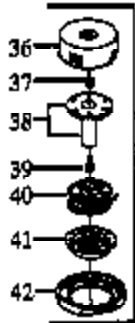

TNG II
(Complete Assy
No Longer Available)