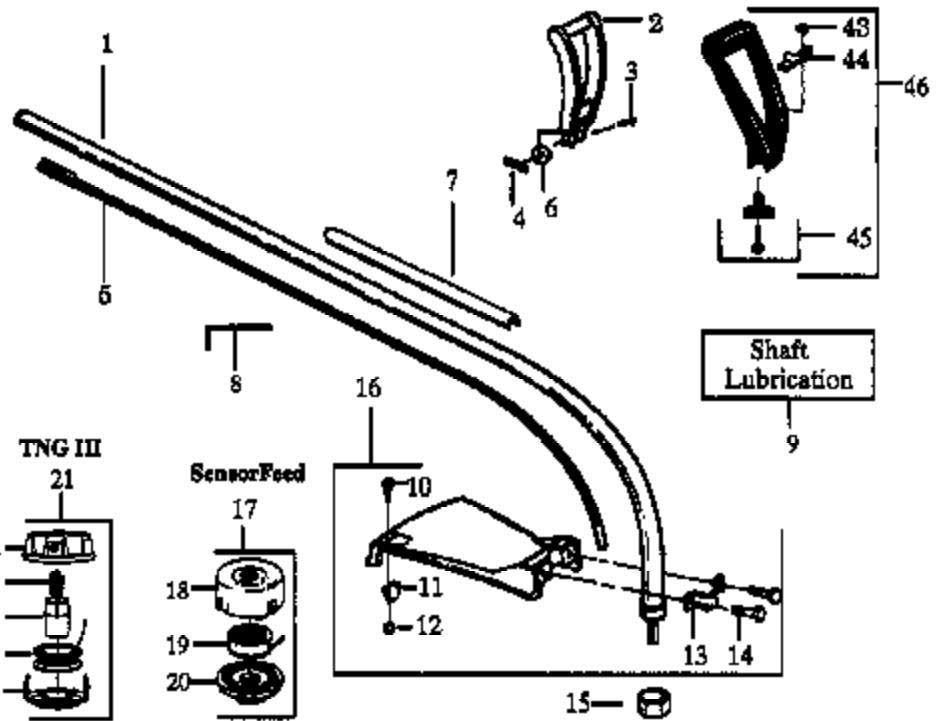

▲ WARNING
All repairs, adjustments and maintenance not described in the Operator's Manual must be performed by qualified service personnel.

**Shaft
Lubrication**

9

Ref #	Part Number	Qty	Description
1	530094680		MODEL GTI 17
1			MODEL GTI 17T Type 1-See Ser. Ref. 3
1	530094912		MODELS GTI 17XP &GTI 17T Type 2
1	530094876		MODEL GTI 17C
1	530095341		MODEL GTI 17T Type 3
2	530010957		Handle- MODELS GTI 17, GTI 17XP & GTI 17C
3	530340228		Screw
4	530091373		Wing Nut
5	530094683		MODELS GTI 17 & GTI 17C
5	530094679		MODELS GTI 17XP, GTI 17T
6	530092062		Washer
7			Shaft Warning Decal, MODEL GTI 17T Type 1-See Ser. Ref. 3
			GTI17C Gas Trim Page 4 of 9
			DRIVE SHAFT & CUTTING F-
7	530029159		MODELS GTI 17,GTI 17T(Type 2),GTI 17C,GTI 17XP
7	530038907		MODEL GTI 17T Type 3
8	530031111		Hex Wrench (5/32)
9	952030139		Shaft Lubrication
10	530015337		Screw
11	530094570		MODELS GTI 17 & GTI 17C
11	530094883		MODELS GTI 17XP,GTI 17T
12	534235901		Nut
13	530093653		MODELS GTI 17, GTI 17T & GTI 17XP
13	530029373		MODEL GTI 17C
14	530016107		Screw
15	530094543		Dust Cup
16	530069249		MODELS GTI 17,GTI 17T & GTI 17XP
16	530069299		MODEL GTI 17C
17	952701605		Cutting Head Ass'y - (Incl. 18-20) MODEL GTI 17XP
18	530094592		Hub Ass'y MODEL GTI
19	952701607		Spool w/Line MODEL GTI
20	530094494		Cover MODEL GTI
21	952701628		Cutting Head Ass'y - (Incl. 22-26) MODEL GTI 17C
22	530094878		Hub Ass'y MODEL GTI 17C
23	530094830		Spring MODEL GTI 17C
24	530094827		Release Button MODEL GTI 17C
25	952701619		Spool w/Line MODEL GTI 17C
26	530094828		Cover MODEL GTI 17C
27	952701574		Cutting Head Ass'y - (Incl. 28-35) MODELS GTI 17 & GTI 17T
28	530093896		Hub w/Line Saver MODELS GTI 17 & GTI 17T
29	530093898		Line Saver MODELS GTI 17 & GTI 17T
30	530340007		Spring MODELS GTI 17 & GTI 17T
31	530092068		Spring Adapter MODELS GTI 17 & GTI 17T
32	530093897		Drive Gear MODELS GTI 17 & GTI 17T
33	952701523		Spool w/Line MODELS GTI 17 & GTI 17T
34	530401183		Release Button MODELS GTI 17 & GTI 17T
35	530092133		Cover MODELS GTI 17 & GTI 17T
36	530094562		Hub Ass'y
37	530094956		Spring
38	530069312		Locking Plate Kit
39	530015542		Screw
40	952701607		Spool w/Line
41	530094522		Release Button
42	530094521		Cover
43	530015610		Nut, Square-Handle MODEL GTI 17T