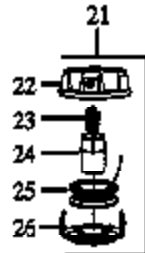

▲ WARNING
All repairs, adjustments and maintenance not described in the Operator's Manual must be performed by qualified service personnel.

TNG III

9