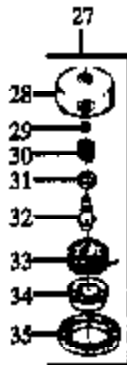

▲ WARNING
All repairs, adjustments and maintenance not described in the Operator's Manual must be performed by qualified service personnel.

TNG I

9