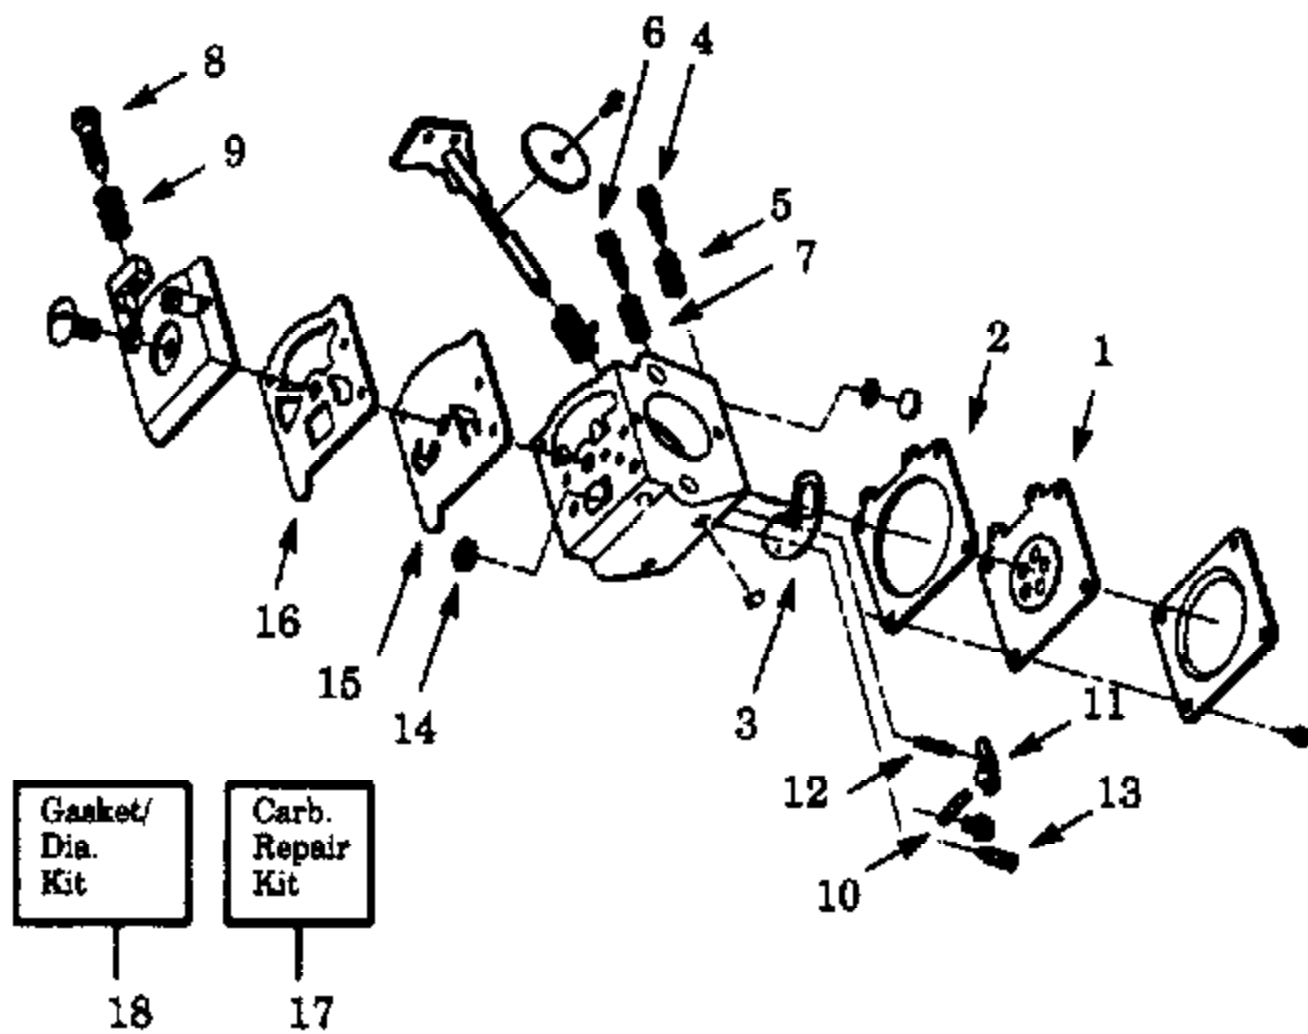

WA-199 #530-035259

Ref #	Part Number	Qty	Description
1	530035014		Metering Diaphragm
2	530035151		Metering Diaphragm Gasket
3	530035147		Circuit Plate Gasket
4	530035142		Hi Speed Needle
5	530035036		Hi Speed Needle Spring
6	530035141		Idle Needle
7	530035023		Idle Needle Spring
8	530035203		Idle Speed Screw
9	530035208		Idle Speed Spring
10	530035028		Metering Lever Pin
11	530035031		Metering Lever
12	530035188		Metering Lever Spring
13	530035106		Inlet Needle Valve
14	530035178		Inlet Screen
15	530035166		Pump Diaphragm
16	530035164		Pump Gasket
17	530035260		Carb. Kwik Repair Kit (Inc. 1,2,3,12,13,14, 15,16,18)
18	530035185		Carb. Gasket/Diaphragm Kit (Inc. 1,2,3)