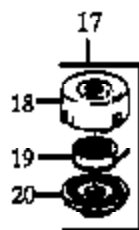

SensorFeed