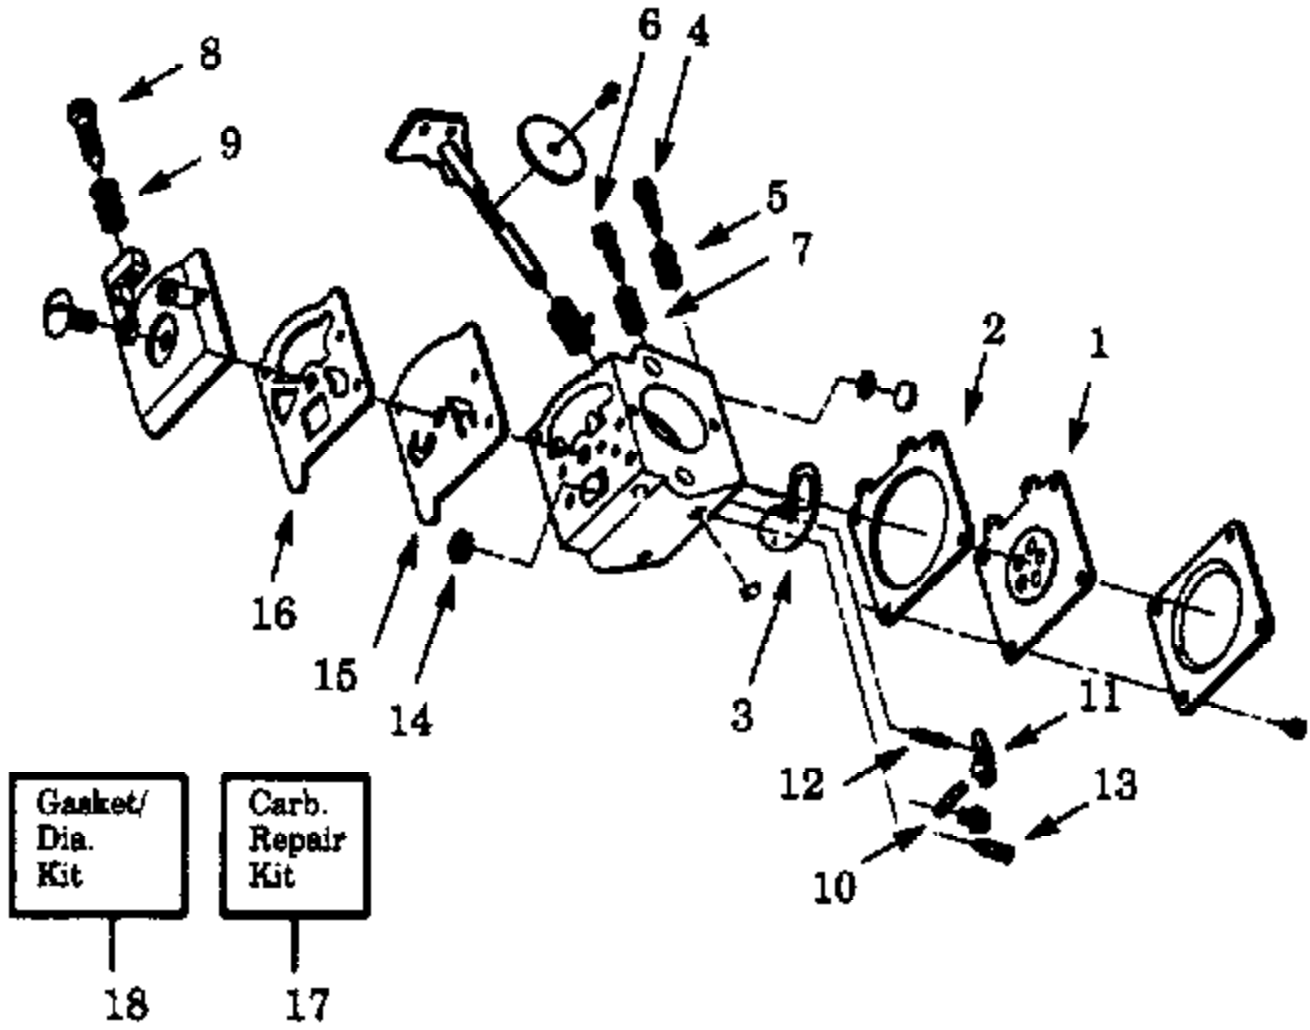

# WA-199 #530-035259

Ref #	Part Number	Qty	Description
1	530035014		Metering Diaphragm
2	530035151		Metering Diaphragm Gasket
3	530035147		Circuit Plate Gasket
4	530035142		Hi Speed Needle
5	530035036		Hi Speed Needle Spring
6	530035141		Idle Needle
7	530035023		Idle Needle Spring
8	530035203		Idle Speed Screw
9	530035208		Idle Speed Spring
10	530035028		Metering Lever Pin
11	530035031		Metering Lever
12	530035188		Metering Lever Spring
13	530035106		Idle Needle Valve
14	530035178		Inlet Screen
15	530035166		Pump Diaphragm
16	530035164		Pump Gasket
17	530035260		Carb. Kwik Repair Kit (Inc. 1,2,3,12,13,14, 15,16,18)
18	530035185		Carb. Gasket/Diaphragm Kit (Inc. 1,2,3)