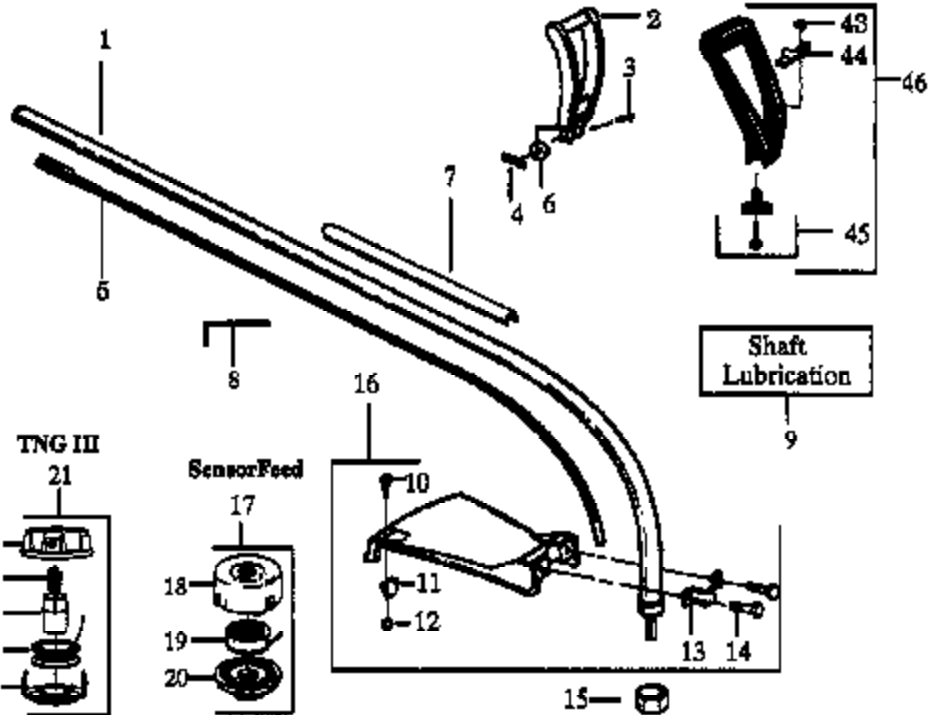

**TNG I**

**TNG III**

**SensorFeed**

**Shaft  
 Lubrication**

Ref #	Part Number	Qty	Description
1	530094680		MODEL GTI 17
1			MODEL GTI 17T Type 1-See Ser. Ref. 3
1	530094912		MODELS GTI 17XP &GTI 17T Type 2
1	530094876		MODEL GTI 17C
1	530095341		MODEL GTI 17T Type 3
2	530010957		Handle- MODELS GTI 17, GTI 17XP & GTI 17C
3	530340228		Screw
4	530091373		Wing Nut
5	530094683		MODELS GTI 17 & GTI 17C
5	530094679		MODELS GTI 17XP, GTI 17T
6	530092062		Washer
7			Shaft Warning Decal, MODEL GTI 17T Type 1-See Ser. Ref. 3
			GTI17 Gas Trimmer Page 4 of 9
			DRIVE SHAFT & CUTTING HEAD
7	530029159		MODELS GTI 17,GTI 17T(Type 2),GTI 17C,GTI 17XP
7	530038907		MODEL GTI 17T Type 3
8	530031111		Hex Wrench (5/32)
9	952030139		Shaft Lubrication
10	530015337		Screw
11	530094570		MODELS GTI 17 & GTI 17C
11	530094883		MODELS GTI 17XP,GTI 17T
12	534235901		Nut
13	530093653		MODELS GTI 17, GTI 17T & GTI 17XP
13	530029373		MODEL GTI 17C
14	530016107		Screw
15	530094543		Dust Cup
16	530069249		MODELS GTI 17,GTI 17T & GTI 17XP
16	530069299		MODEL GTI 17C
17	952701605		Cutting Head Ass'y - (Incl. 18-20) MODEL GTI 17XP
18	530094592		Hub Ass'y MODEL GTI
19	952701607		Spool w/Line MODEL GTI
20	530094494		Cover MODEL GTI
21	952701628		Cutting Head Ass'y - (Incl. 22-26) MODEL GTI 17C
22	530094878		Hub Ass'y MODEL GTI 17C
23	530094830		Spring MODEL GTI 17C
24	530094827		Release Button MODEL GTI 17C
25	952701619		Spool w/Line MODEL GTI 17C
26	530094828		Cover MODEL GTI 17C
27	952701574		Cutting Head Ass'y - (Incl. 28-35) MODELS GTI 17 & GTI 17T
28	530093896		Hub w/Line Saver MODELS GTI 17 & GTI 17T
29	530093898		Line Saver MODELS GTI 17 & GTI 17T
30	530340007		Spring MODELS GTI 17 & GTI 17T
31	530092068		Spring Adapter MODELS GTI 17 & GTI 17T
32	530093897		Drive Gear MODELS GTI 17 & GTI 17T
33	952701523		Spool w/Line MODELS GTI 17 & GTI 17T
34	530401183		Release Button MODELS GTI 17 & GTI 17T
35	530092133		Cover MODELS GTI 17 & GTI 17T
36	530094562		Hub Ass'y
37	530094956		Spring
38	530069312		Locking Plate Kit
39	530015542		Screw
40	952701607		Spool w/Line
41	530094522		Release Button
42	530094521		Cover
43	530015610		Nut, Square-Handle MODEL GTI 17T