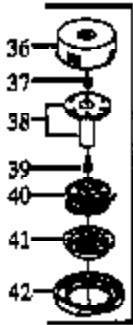

▲ WARNING
All repairs, adjustments and maintenance not described in the Operator's Manual must be performed by qualified service personnel.

TNG II
(Complete Assy
No Longer Available)