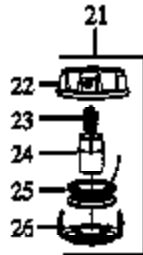

**TNG I**

**TNG III**

**SensorFeed**

**Shaft  
 Lubrication**

Ref #	Part Number	Qty	Description
1	530094680		MODEL GTI 17
1			MODEL GTI 17T Type 1-See Ser. Ref. 3
1	530094912		MODELS GTI 17XP &GTI 17T Type 2
1	530094876		MODEL GTI 17C
1	530095341		MODEL GTI 17T Type 3
2	530010957		Handle- MODELS GTI 17, GTI 17XP & GTI 17C
3	530340228		Screw
4	530091373		Wing Nut
5	530094683		MODELS GTI 17 & GTI 17C
5	530094679		MODELS GTI 17XP, GTI 17T
6	530092062		Washer
7			Shaft Warning Decal, MODEL GTI 17T Type 1-See Ser. Ref. 3
			GTI17 Gas Trimmer Page 4 of 9
			DRIVE SHAFT & CUTTING HEAD
7	530029159		MODELS GTI 17,GTI 17T(Type 2),GTI 17C,GTI 17XP
7	530038907		MODEL GTI 17T Type 3
8	530031111		Hex Wrench (5/32)
9	952030139		Shaft Lubrication
10	530015337		Screw
11	530094570		MODELS GTI 17 & GTI 17C
11	530094883		MODELS GTI 17XP,GTI 17T
12	534235901		Nut
13	530093653		MODELS GTI 17, GTI 17T & GTI 17XP
13	530029373		MODEL GTI 17C
14	530016107		Screw
15	530094543		Dust Cup
16	530069249		MODELS GTI 17,GTI 17T & GTI 17XP
16	530069299		MODEL GTI 17C
17	952701605		Cutting Head Ass'y - (Incl. 18-20) MODEL GTI 17XP
18	530094592		Hub Ass'y MODEL GTI
19	952701607		Spool w/Line MODEL GTI
20	530094494		Cover MODEL GTI
21	952701628		Cutting Head Ass'y - (Incl. 22-26) MODEL GTI 17C
22	530094878		Hub Ass'y MODEL GTI 17C
23	530094830		Spring MODEL GTI 17C
24	530094827		Release Button MODEL GTI 17C
25	952701619		Spool w/Line MODEL GTI 17C
26	530094828		Cover MODEL GTI 17C
27	952701574		Cutting Head Ass'y - (Incl. 28-35) MODELS GTI 17 & GTI 17T
28	530093896		Hub w/Line Saver MODELS GTI 17 & GTI 17T
29	530093898		Line Saver MODELS GTI 17 & GTI 17T
30	530340007		Spring MODELS GTI 17 & GTI 17T
31	530092068		Spring Adapter MODELS GTI 17 & GTI 17T
32	530093897		Drive Gear MODELS GTI 17 & GTI 17T
33	952701523		Spool w/Line MODELS GTI 17 & GTI 17T
34	530401183		Release Button MODELS GTI 17 & GTI 17T
35	530092133		Cover MODELS GTI 17 & GTI 17T
36	530094562		Hub Ass'y
37	530094956		Spring
38	530069312		Locking Plate Kit
39	530015542		Screw
40	952701607		Spool w/Line
41	530094522		Release Button
42	530094521		Cover
43	530015610		Nut, Square-Handle MODEL GTI 17T