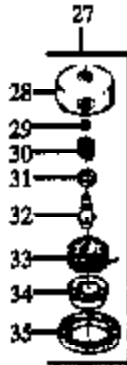

▲ WARNING
All repairs, adjustments and maintenance not described in the Operator's Manual must be performed by qualified service personnel.

TNG II
(Complete Assy
No Longer Available)

TNG I

TNG III

SensorFeed

**Shaft
Lubrication**