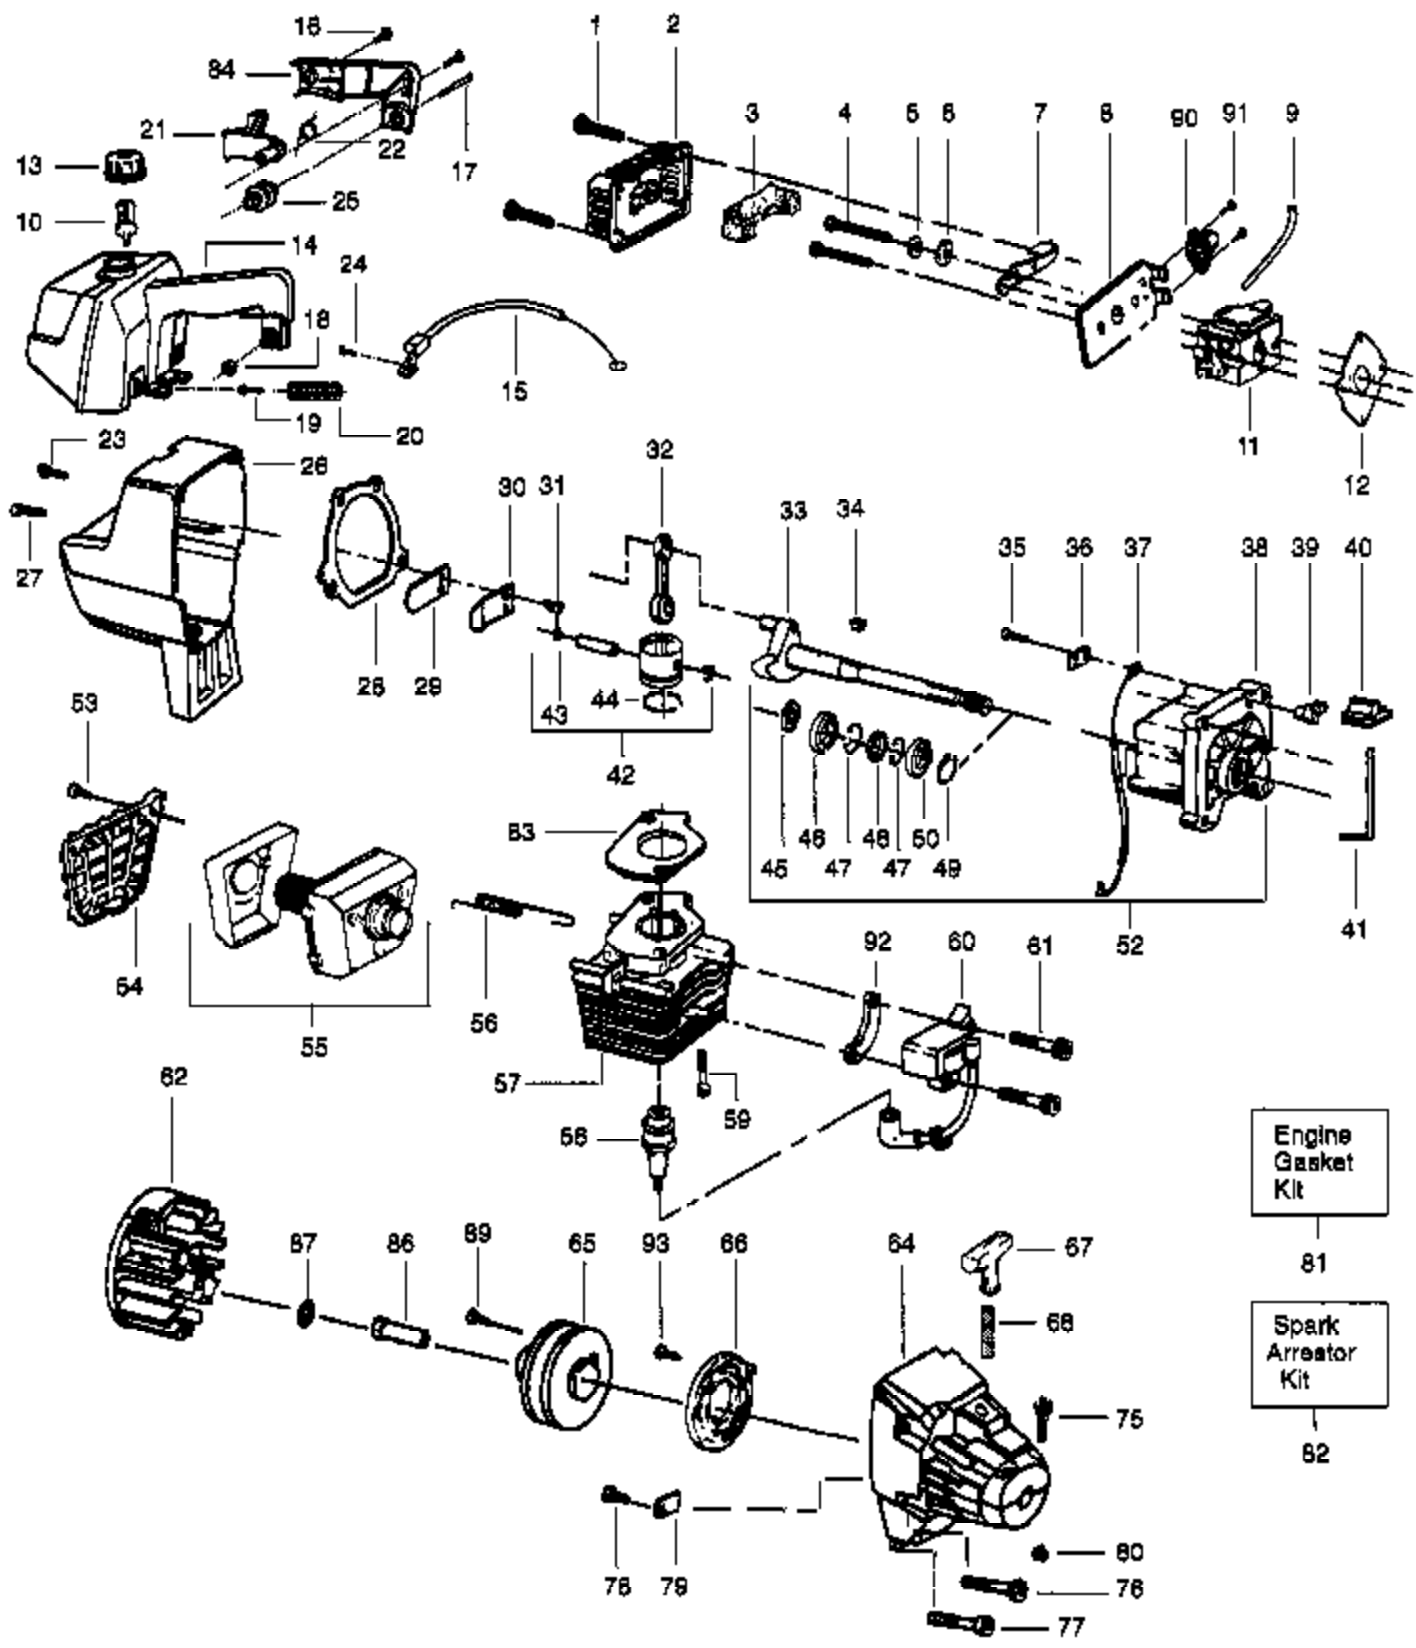

Engine
Gasket
Kit

81

Spark
Arrestor
Kit

82

Ref #	Part Number	Qty	Description
1	530015773		Screw
2	530027529		Air Filter Cover
3	530027530		Air Filter
4	530015849		Screw
5	530015852		Spacer
6	530015254		Wave Washer
7	530038103		Choke Shutter
8	530027527		Air Filter Plate - Type 1
8	530037930		Air Filter Plate - Type 2-3 & Model GTI16D
9	530069247		Fuel Line
9	530069571		Return Line - Type 2-3 & Model GTI16D
10	530014362		Fuel Pick-up Ass'y.
11	530069637	GTI16 SUPER ENGINE	Carburetor - WA-217 - Type 1
11	530069648		Carburetor - WA-219B - Type 2-3 & Model GTI16D
12	530019156		Carburetor Gasket
13	530014347		Fuel Cap Ass'y.
14	530029552		Handle & Tank Ass'y - Type 1
14	530047102		Handle & Tank Ass'y - Type 2-3 & Model GTI16D
15	530027964		Throttle Cable Ass'y. - Type 1
15	530037499		Throttle Cable Ass'y. - Type 2-3 & Model GTI16D
16	530015805		Screw
17	530015809		Shoulder Bolt
18	530015807		Nut
19	530015713		Screw
20	530027926		Rear Isolator Spring
21	530027924		Throttle Trigger
22	530027925		Throttle Spring
23	530015810		Screw
24	530015775		Screw
25	530024256		Isolator
26	530027923		Shroud
27	530015771		Screw
28	530019154		Gasket-C'case/Shroud
29	530027593		Reed
30	530027594		Reed Stop
31	530016064		Screw
32	530010960		Connecting Rod Ass'y.
33	530010945		Crankshaft Ass'y. See Service Ref. 1
34	530015126		Flywheel Key
35	530015780		Screw
36	530027546		Switch Insulator
37	530027547		Lead Wire
38	530014016		Crankcase Ass'y. (Incl. 46-48 & 50)
39	530027545		Switch Ramp
40	530038309		Switch Button
41	530027959		Switch Spring
42	530069275		Piston Kit (Incl. 43,44 & pin),Models GTI 16, GTI 16 SUPER & GTI 16D
42	530069240		Piston Kit (Incl. 43,44 & pin) Model GTI 17LE
43	530015162		Piston Pin Retainer
44	530025875		Piston Ring, Models GTI 16, GTI 16 SUPER & GTI 16D
44	530027369		Piston Ring, Model GTI 17LE
46	530032103		Inner Bearing
47	530015787		Retaining Ring
48	530019158		Crankshaft Seal