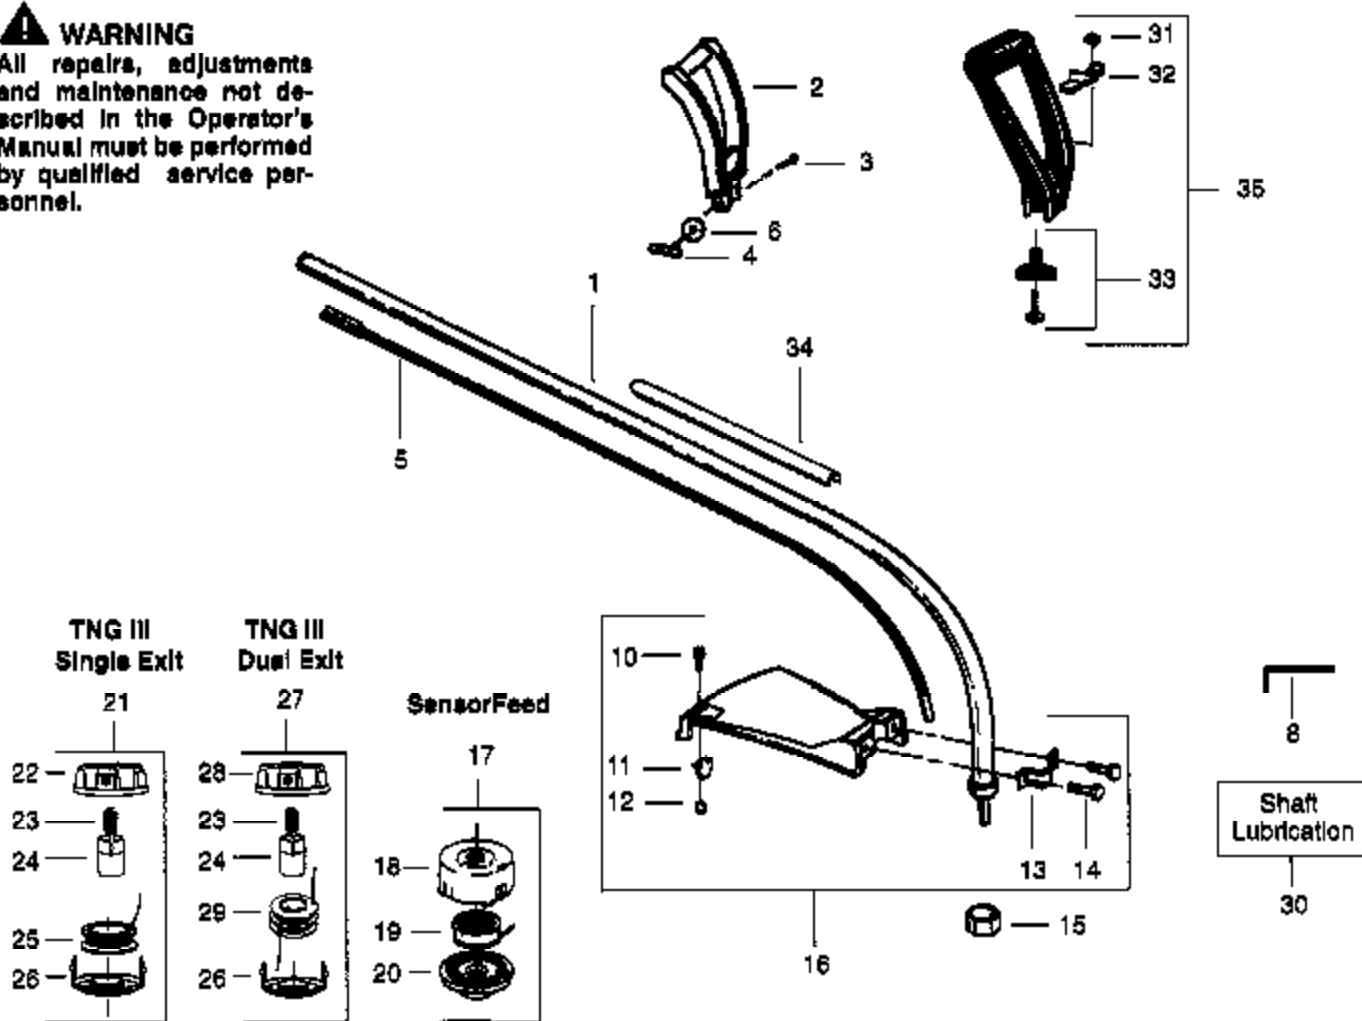

⚠ WARNING

All repairs, adjustments and maintenance not described in the Operator's Manual must be performed by qualified service personnel.

Ref #	Part Number	Qty	Description
1	530094680		Drive Shaft Housing, Models GTI 16 & GTI 16 SUPER
1	530095133		Drive Shaft Housing, Model GTI 17LE
1	530095342		Drive Shaft Housing Model GTI 16D
2	530010957		Handle Ass'y. Model GTI 16 Type 1 & 2
3	530340228		Bolt
4	530091373		Wing Nut
5	530094676		Drive Shaft, Models GTI 16, GTI 16 SUPER & GTI 16D
5	530094679		Drive Shaft, Model GTI 17LE
6	530092062		Washer
8	530031111		Hex Wrench (5/32")
10	530015337		Screw
11	530094570		Line Limiter
12	534235901	GTI16 SUPER, Gasoline	Nut
13	530093653	DRIVE SHAFT & CUTTING H	Bracket
14	530016107		Screw
15	530094543		Dust Cup
16	530069249		Shield Kit Ass'y. (Incl. 10-12 & 14) Models GTI 16, GTI 16 SUPER & GTI 16D
16	530069299		Shield Kit Ass'y. (Incl. 10-12 & 14) Model GTI 17LE
17	952701605		Cutting Head Ass'y, (incl. 18-20) Model GTI 16 SUPER
18	530094592		Hub Ass'y, Model GTI 16 SUPER
19	952701607		Spool w/Line, Model GTI 16 SUPER
20	530094494		Cover, Model GTI 16 SUPER
21	952701628		Cutting Head Ass'y, (Incl. 22-26) Models GTI 16 & GTI 17LE
22	530094878		Hub Ass'y, Models GTI 16 & GTI 17LE
23	530094830		Spring, Models GTI 16, GTI 16D & GTI 17LE
24	530094827		Release Button, Models GTI 16, GTI 16D, GTI 17LE
25	952701619		Spool w/Line, Models GTI 16 & GTI 17LE
26	530094828		Cover, Models GTI 16, GTI 16D & GTI 17LE
27	952701664		Dual Line Cutting Head, Model GTI 16D (Incl. 23,24,26,28,&29)
28	530069694		Hub Ass'y, Model GTI 16D
29	952701665		Dual Spool w/Line, Model GTI 16D
30	952030139		Shaft Lubrication
31	530015610		Nut
32	530094742		Clamp
33	530069252		"T" Handle Kit
34	530029159		Decal- Drive Shaft, Models GTI 16, GTI 17LE & GTI 16 SUPER
34	530047899		Decal- Drive Shaft, Model GTI 16D
35	530069496		Cushioned Assist Handle Kit, GTI 16 SUPER, GTI 17LE, GTI 16D & GTI 16 Type 3