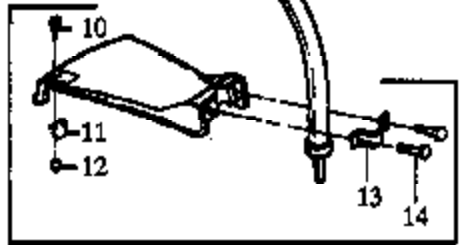

⚠ WARNING
 All repairs, adjustments and maintenance not described in the Operator's Manual must be performed by qualified service personnel.

TNG II
 (Complete Assy
 No Longer Available)

TNG I
 (3/8" arbor)

TNG III
 (5/16" arbor)

**Shaft
 Lubrication**

25

Ref #	Part Number	Qty	Description
1	530094680		Drive Shaft Housing Model GTI 15
1	530094876		Drive Shaft Housing Model GTI 15T
2	530010957		Handle
3	530340228		Screw
4	530091373		Wing Nut
5	530094676		Drive Shaft Model GTI 15
5	530094834		Drive Shaft Model GTI 15T
6	530092062		Washer
8	530031111		Hex Wrench (5/32)
10	530015337		Screw
11	530094570		Line Limiter
12	534235901		Nut
13	530093653		Bracket
13	530029373		Bracket
14	530016107		Screw
15	530094543		Dust Cup
16	530069249		Shield Kit Ass'y. (Inc 10,11,12,14) Model GTI 15
16	530069299		Shield Kit Ass'y. (Inc 10,11,12,14) Model GTI 15T
17	530094562		Hub Ass'y.
18	530094956		Spring
19	530069312		Locking Plate Kit
20	530015542		Screw
21	952701606		Spool w/Line
22	530094522		Release Button
23	530094521		Cover
24	952701574		Cutting Head Ass'y. (Incl. 33-40) Model GTI 15
25	952030139		Shaft Lubrication
26	530029159		Shaft Warning Decal
27	952701618		Cutting Head Ass'y. (5/16" arbor) Incl. 28-32 Model GTI 15T
28	530094875		Hub Ass'y.
29	530094830		Spring
30	530094827		Release Button
31	952701619		Spool w/Line
32	530094828		Cover
33	530093896		Hub
34	530093898		Line Saver
35	530340007		Spring
36	530092068		Spring Cap
37	530093897		Diver Gear
38	952701523		Spool w/Line
39	530401183		Release Button
40	530092133		Cover
0	530067316		Operator's Manual Model GTI 15
0	530081859		Operator's Manual Model GTI 15T
0	530014051		Ass'y. Parts Bag Model GTI 15
0	530014216		Ass'y. Parts Bag Model GTI 15T