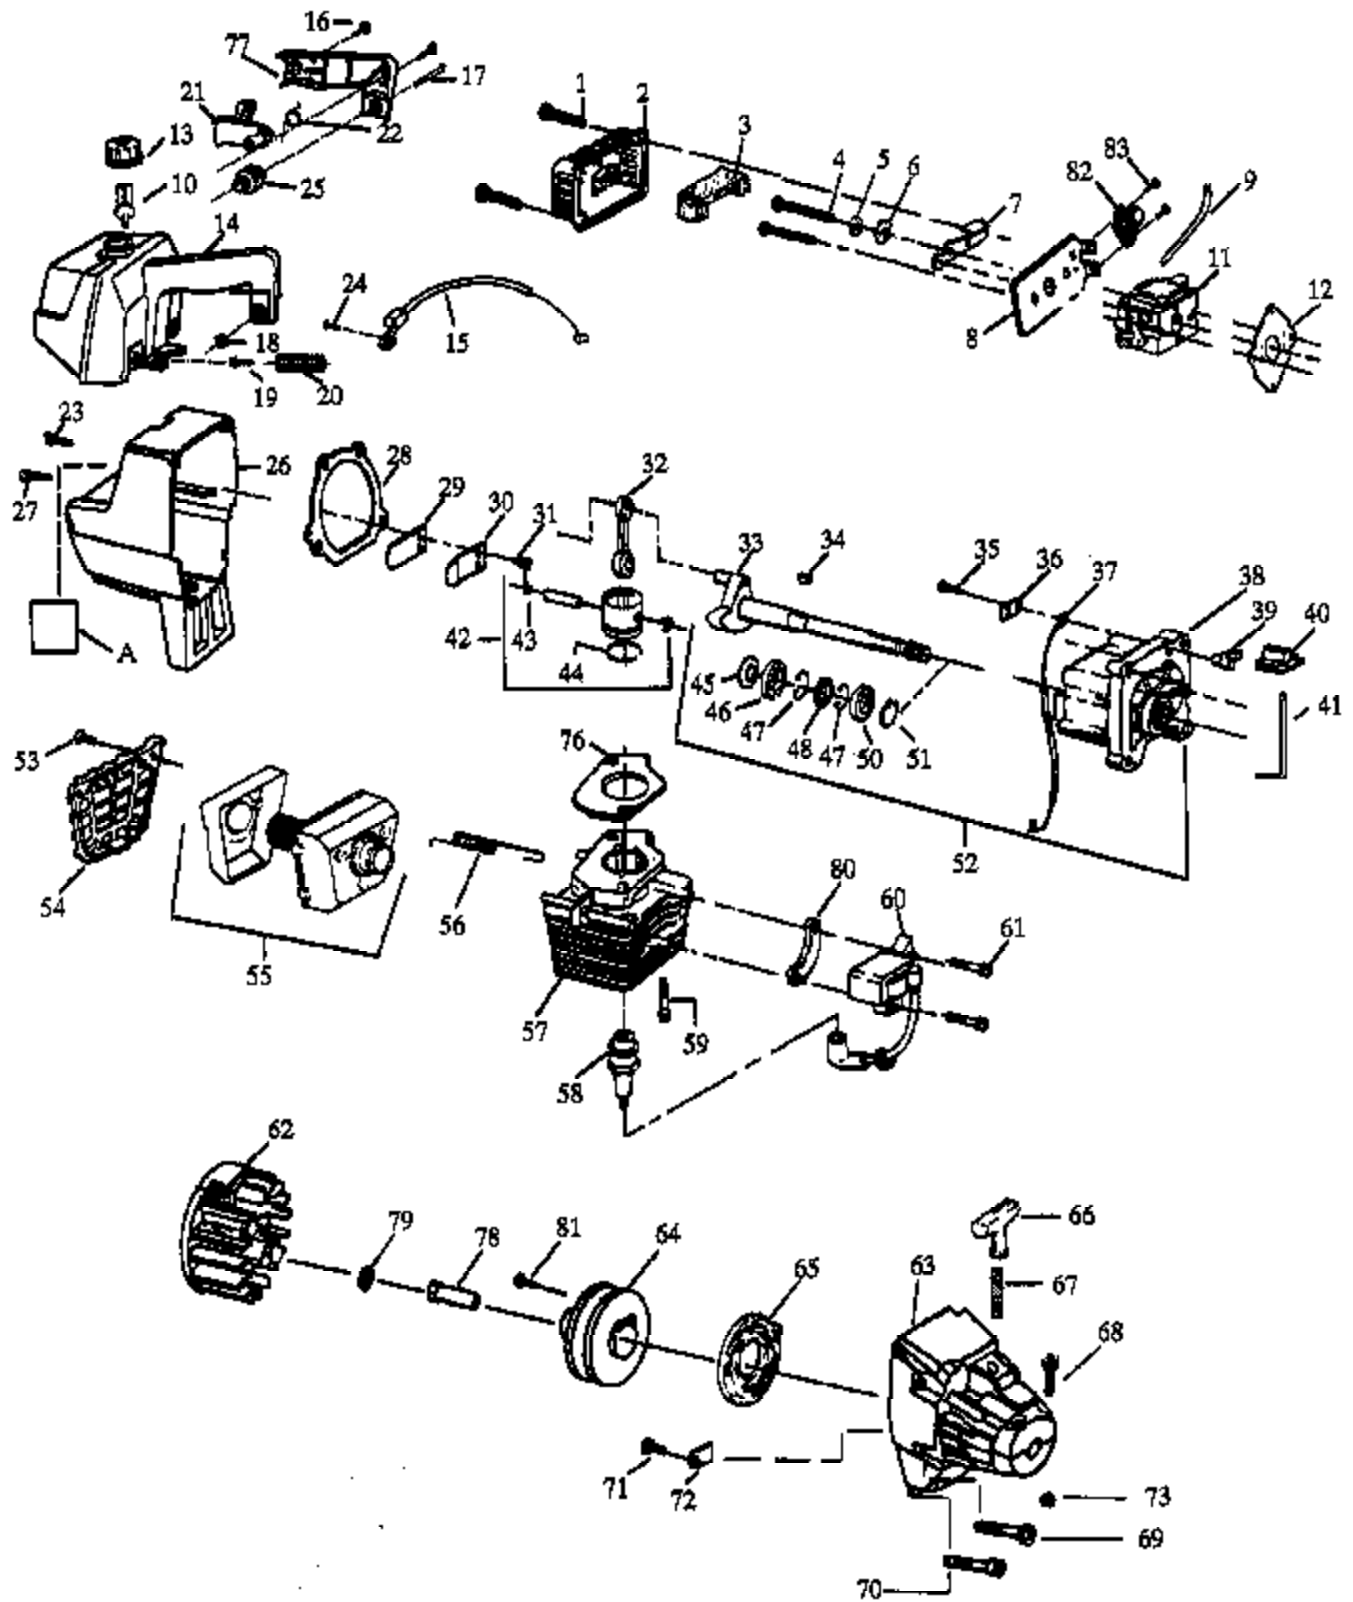

Engine
Gasket
Kit

74

Spark
Arrestor
Kit

75

Ref #	Part Number	Qty	Description
1	530015773		Screw
2	530027529		Air Filter Cover
3	530027530		Air Filter
4	530015849		Screw
5	530015852		Spacer
6	530015254		Wave Washer
7	530038103		Choke Shutter
8	530027527		Type 1 & 2
8	530037930		Type 3 & 4
9	530069247		Fuel Line
9	530069238		Return Line Type 3 & 4
10	530014362		Fuel Pick-up Ass'y.
11	530069637		Type 1 & 2 (WA-217)
11	530069648		Type 3 & 4 (WA-219B)
12	530019156		Carburetor Gasket
13	530014347		Fuel Cap Ass'y.
14	530029552		Type 1 & 2
14	530047102		Type 3 & 4
15	530027964		Type 1 & 2
15	530037499		Type 3 & 4
16	530015805		Screw
17	530015809		Screw
18	530015807		Nut
19	530015713		Screw
20	530027926		Rear Isolator Spring
21	530027924		Throttle Trigger
22	530027925		Throttle Spring
23	530015810		Screw
24	530015775		Screw
25	530024256		Isolator
26	530027923		Shroud
27	530015771		Screw
28	530019154		Gasket
29	530027593		Reed
30	530027594		Reed Stop
31	530016064		Screw
32	530014005		Connecting Rod Ass'y.
33	530010945		Crankshaft Ass'y. See Service Ref. 1
34	530015126		Flywheel Key
35	530015780		Screw
36	530027546		Switch Insulator
37	530027547		Lead Wire
38	530014016		Crankcase Ass'y. (Incl. 46-48 & 50)
39	530027545		Switch Ramp
40	530038309		Switch Button
41	530027959		Switch Spring
42	530069274		Piston Kit (Incl. 43,44 & Pin)
43	530015162		Piston Pin Retainer
44	530026413		Piston Ring
46	530032103		Inner Bearing
47	530015787		Retaining Ring
48	530019158		Crankshaft Seal
49	530027970		Type 1
49	530037742		Type 4 (Not a serviceable part)
50	530032102		Outer Bearing
51	530015789		Retaining Ring

GTI15T Gas Turbine
POWER UNIT