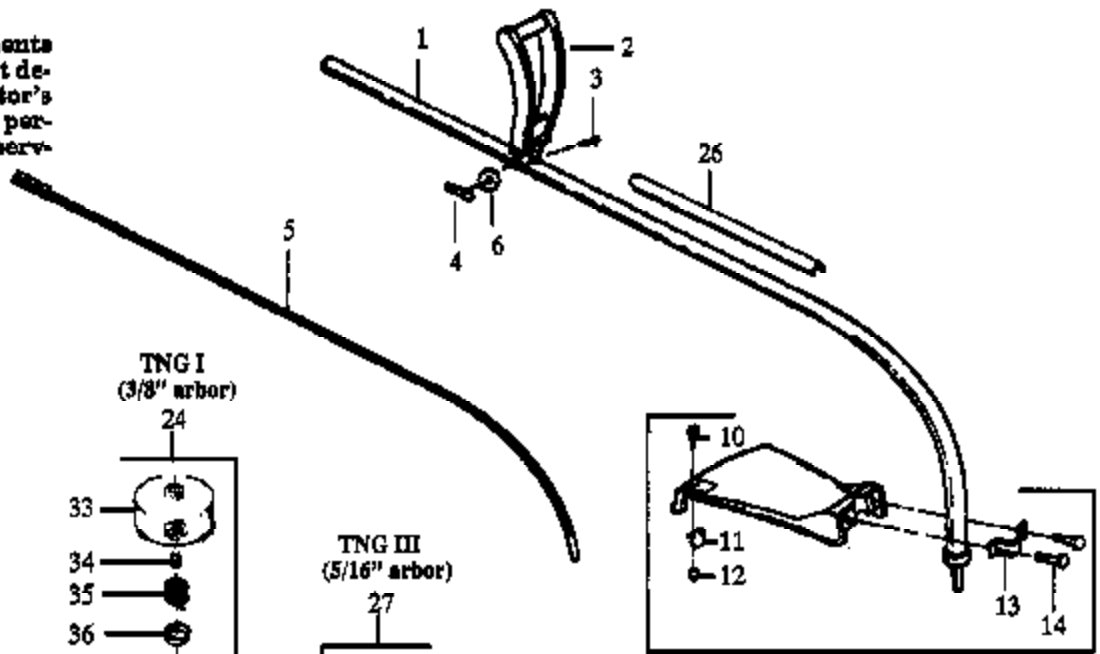

⚠ WARNING
All repairs, adjustments and maintenance not described in the Operator's Manual must be performed by qualified service personnel.