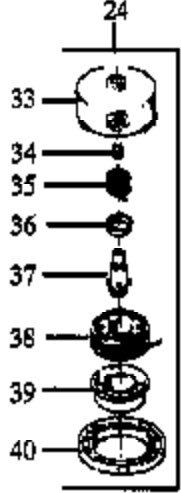

TNG I
(3/8" arbor)