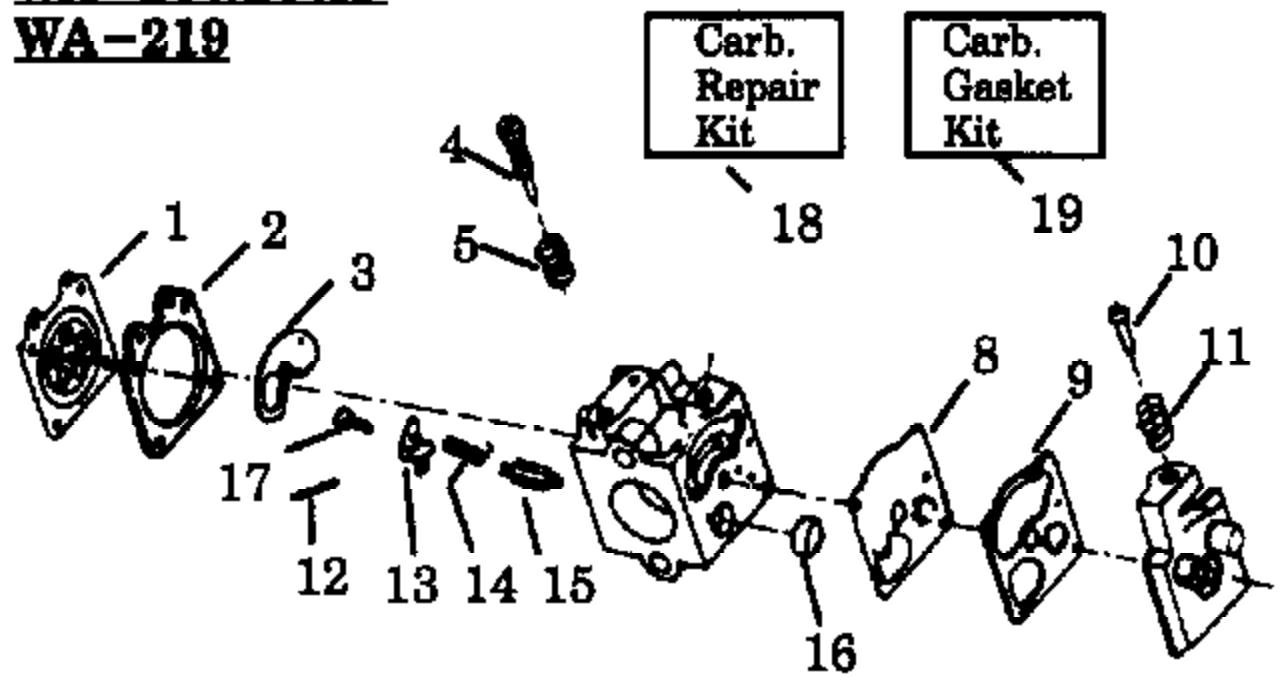

WA-207/207A

WA-219

Ref #	Part Number	Qty	Description
1	530035014		Metering Diaphragm
2	530035151		Metering Diaphragm Gasket
3	530035211		Circuit Plate Gasket
4	530035212		WA-207/207A
	530035341		WA-219
5	530035214		WA-207/207A
5	530035342		WA-219
8	530035166		Fuel Pump Diaphragm
9	530035164		Fuel Pump Gasket
10	530035203		Idle Speed Screw
11	530035208		Idle Speed Spring
12	530035028		Metering Lever Pin
13	530035031		Metering Lever
14	530035188		Metering Lever Spring
15	530035106		Inlet Needle Valve
16	530035178		Fuel Inlet Screen
17	530035016		Metering Lever Pin Screw
18	530035264		Carb. Kwik Repair Kit (Inc. 1,2,3,8,9,12, 13,14,15,16,17)
19	530035219		Carb. Gasket/Diaphragm Kit (Inc. 1,2,3,8,9)

GT115T Gas Turbine Page 2 of 9

CARBURETOR WA-207, 26

WA 217 #530-069637

WA-219B #530-069648

Carb.
Repair
Kit

1.

Ref #	Part Number	Qty	Description
1	530069667		WA-219B
2	530038404		Limiter Cap

GT115T Gas Trim Page 4 of 9
CARBURETORS WA-217, &