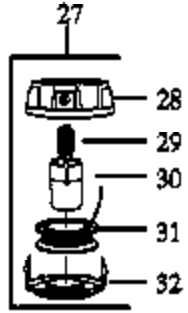

⚠ WARNING
 All repairs, adjustments and maintenance not described in the Operator's Manual must be performed by qualified service personnel.

TNG II
 (Complete Assy
 No Longer Available)

TNG I
 (3/8" arbor)

TNG III
 (5/16" arbor)

**Shaft
 Lubrication**

25

Ref #	Part Number	Qty	Description
1	530094680		Drive Shaft Housing Model GTI 15
1	530094876		Drive Shaft Housing Model GTI 15T
2	530010957		Handle
3	530340228		Screw
4	530091373		Wing Nut
5	530094676		Drive Shaft Model GTI 15
5	530094834		Drive Shaft Model GTI 15T
6	530092062		Washer
8	530031111		Hex Wrench (5/32)
10	530015337		Screw
11	530094570		Line Limiter
12	534235901		Nut
13	530093653		Bracket
13	530029373		Bracket
14	530016107		Screw
15	530094543		Dust Cup
16	530069249		Shield Kit Ass'y. (Inc 10,11,12,14) Model GTI 15
16	530069299		Shield Kit Ass'y. (Inc 10,11,12,14) Model GTI 15T
17	530094562		Hub Ass'y.
18	530094956		Spring
19	530069312		Locking Plate Kit
20	530015542		Screw
21	952701606		Spool w/Line
22	530094522		Release Button
23	530094521		Cover
24	952701574		Cutting Head Ass'y. (Incl. 33-40) Model GTI 15
25	952030139		Shaft Lubrication
26	530029159		Shaft Warning Decal
27	952701618		Cutting Head Ass'y. (5/16" arbor) Incl. 28-32 Model GTI 15T
28	530094875		Hub Ass'y.
29	530094830		Spring
30	530094827		Release Button
31	952701619		Spool w/Line
32	530094828		Cover
33	530093896		Hub
34	530093898		Line Saver
35	530340007		Spring
36	530092068		Spring Cap
37	530093897		Diver Gear
38	952701523		Spool w/Line
39	530401183		Release Button
40	530092133		Cover
0	530067316		Operator's Manual Model GTI 15
0	530081859		Operator's Manual Model GTI 15T
0	530014051		Ass'y. Parts Bag Model GTI 15
0	530014216		Ass'y. Parts Bag Model GTI 15T