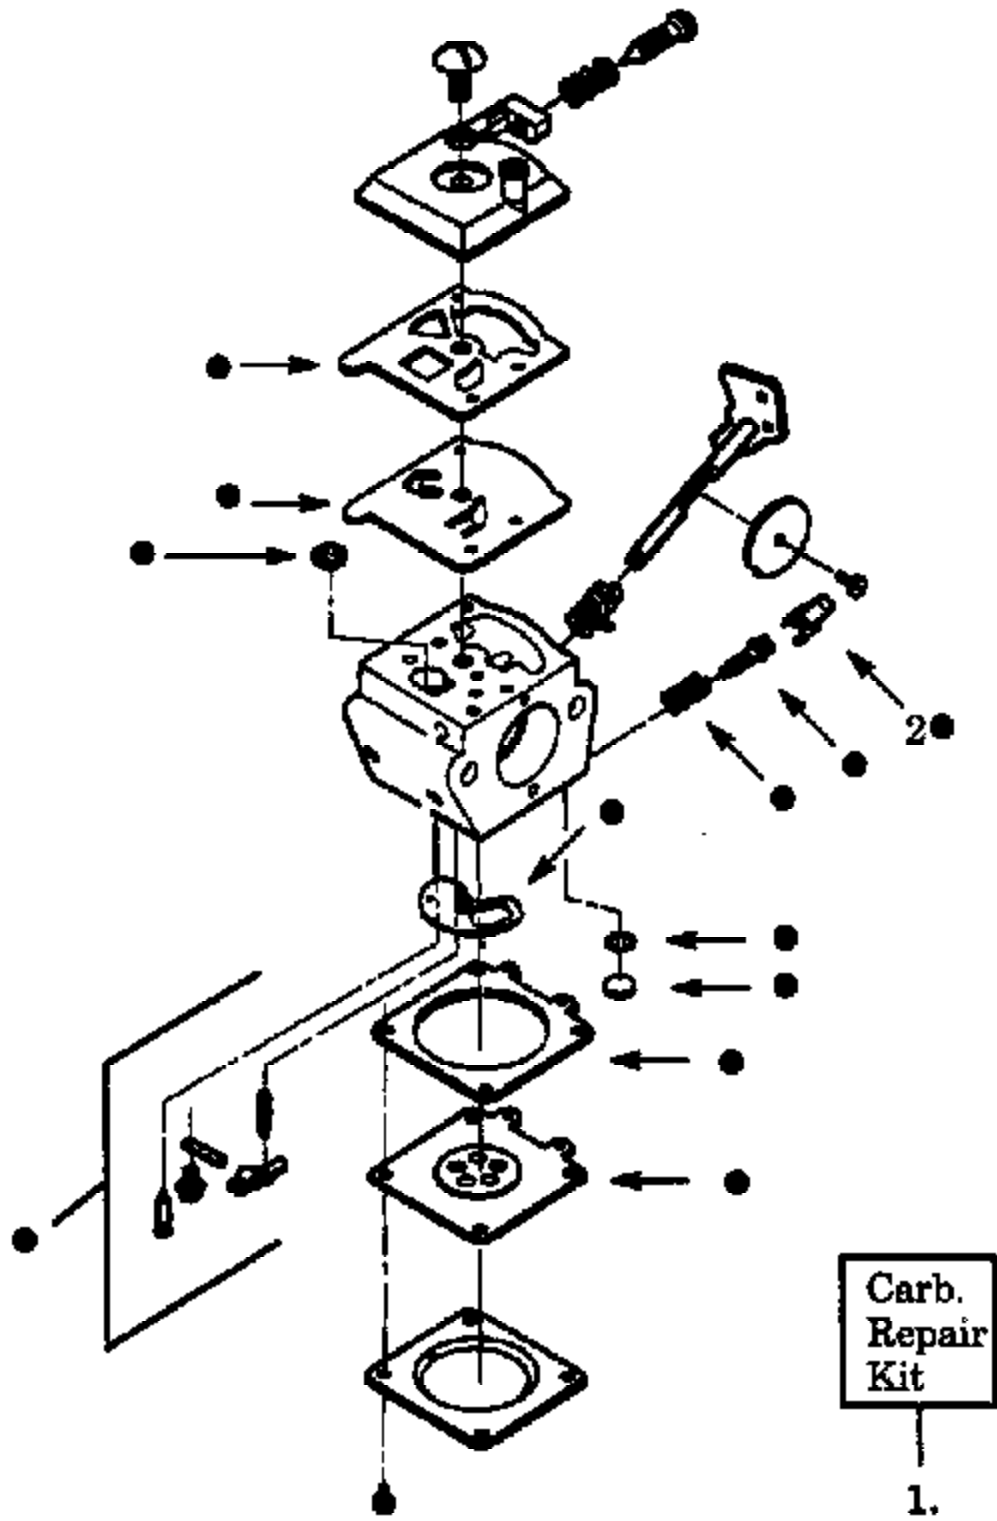

WA-207/207A

WA-219

Ref #	Part Number	Qty	Description
1	530035014		Metering Diaphragm
2	530035151		Metering Diaphragm Gasket
3	530035211		Circuit Plate Gasket
4	530035212		WA-207/207A
	530035341		WA-219
5	530035214		WA-207/207A
5	530035342		WA-219
8	530035166		Fuel Pump Diaphragm
9	530035164		Fuel Pump Gasket
10	530035203		Idle Speed Screw
11	530035208		Idle Speed Spring
12	530035028		Metering Lever Pin
13	530035031		Metering Lever
14	530035188		Metering Lever Spring
15	530035106		Inlet Needle Valve
16	530035178		Fuel Inlet Screen
17	530035016		Metering Lever Pin Screw
18	530035264		Carb. Kwik Repair Kit (Inc. 1,2,3,8,9,12, 13,14,15,16,17)
19	530035219		Carb. Gasket/Diaphragm Kit (Inc. 1,2,3,8,9)

GT115T Gas Turbine Page 2 of 9

CARBURETOR WA-207, 26

WA 217 #530-069637

WA-219B #530-069648

Carb.
Repair
Kit

1.

Ref #	Part Number	Qty	Description
1	530069667		WA-219B
2	530038404		Limiter Cap

GT115T Gas Trim Page 4 of 9
CARBURETORS WA-217, &