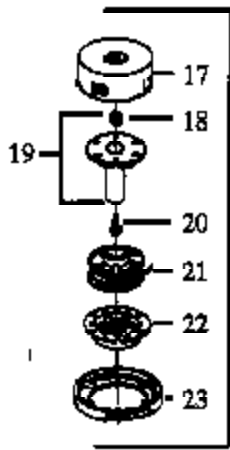

TNG II
(Complete Assy
No Longer Available)