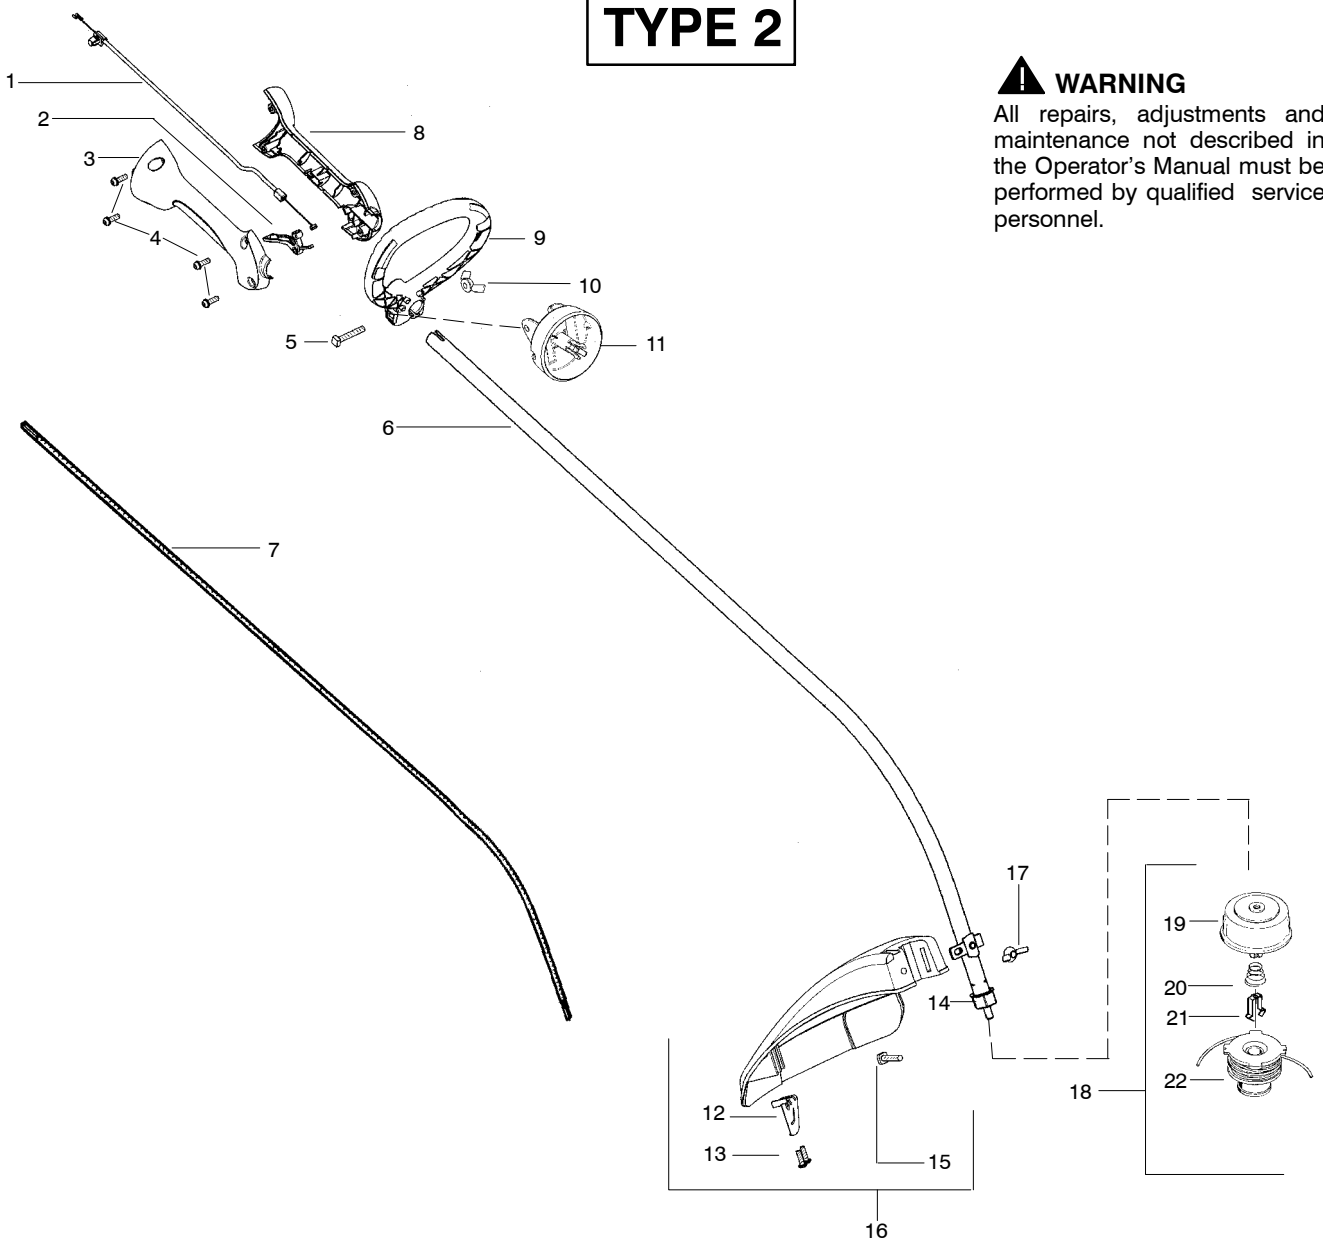

# TYPE 1

**⚠ WARNING**  
All repairs, adjustments and maintenance not described in the Operator's Manual must be performed by qualified service personnel.

Ref.	Part No.	Description	Ref.	Part No.	Description
1.	530057991	Assy – Throttle Cable	15.	530015820	Bolt
2.	530058000	Trigger	16.	530071795	Kit – Shield Assy (Incl. 12,13,15,17)
3.	530057582	Throttle Hsg. (Right)	17.	530016152	Wingnut
4.	530015880	Screw – Throttle Hsg.	18.	952711621	Accy – TNG VI Cutting Head (Incl. 19,20,21,22)
5.	530015786	Bolt – Handle	19.	530095776	Assy – Hub
6.	530071971	Kit – Drive Shaft Assy.	20.	530053241	Spring – Compression
7.	530095803	Shaft – Flex	21.	530401957	Clip – Retainer – Head
8.	530057581	Throttle Hsg. (Left)	22.	952711616	Accy – Spool w/Line
9.	545026201	Assy – Handle (Incl. 5,10,11)			
10.	530016152	Wingnut			
11.	530150338	Spool Buddy			
12.	530052286	Line Limiter			Not Shown
13.	530015966	Screw – Line Limiter			
14.	530095563	Dust Cup		530055350	Decal – Shaft Warning

## TYPE 2

**⚠ WARNING**  
All repairs, adjustments and maintenance not described in the Operator's Manual must be performed by qualified service personnel.

Ref.	Part No.	Description	Ref.	Part No.	Description
1.	530057991	Assy - Throttle Cable	15.	530015820	Bolt
2.	530058000	Trigger	16.	530071795	Kit - Shield Assy (Incl. 12,13,15,17)
3.	530057582	Throttle Hsg. (Right)	17.	530016152	Wingnut
4.	530015880	Screw - Throttle Hsg.	18.	952711621	Accy - TNG VI Cutting Head (Incl. 19,20,21,22)
5.	530015786	Bolt - Handle	19.	530095776	Assy - Hub
6.	530071990	Kit - Drive Shaft Assy.	20.	530053241	Spring - Compression
7.	530096276	Shaft - Flex	21.	530401957	Clip - Retainer - Head
8.	530057581	Throttle Hsg. (Left)	22.	952711616	Accy - Spool w/Line
9.	545026201	Assy - Handle (Incl. 5,10,11)			
10.	530016152	Wingnut			
11.	530150338	Spool Buddy			
12.	530052286	Line Limiter			
13.	530015966	Screw - Line Limiter			
14.	530095563	Dust Cup			
				Not Shown	
				545144405	Decal - Shaft Warning