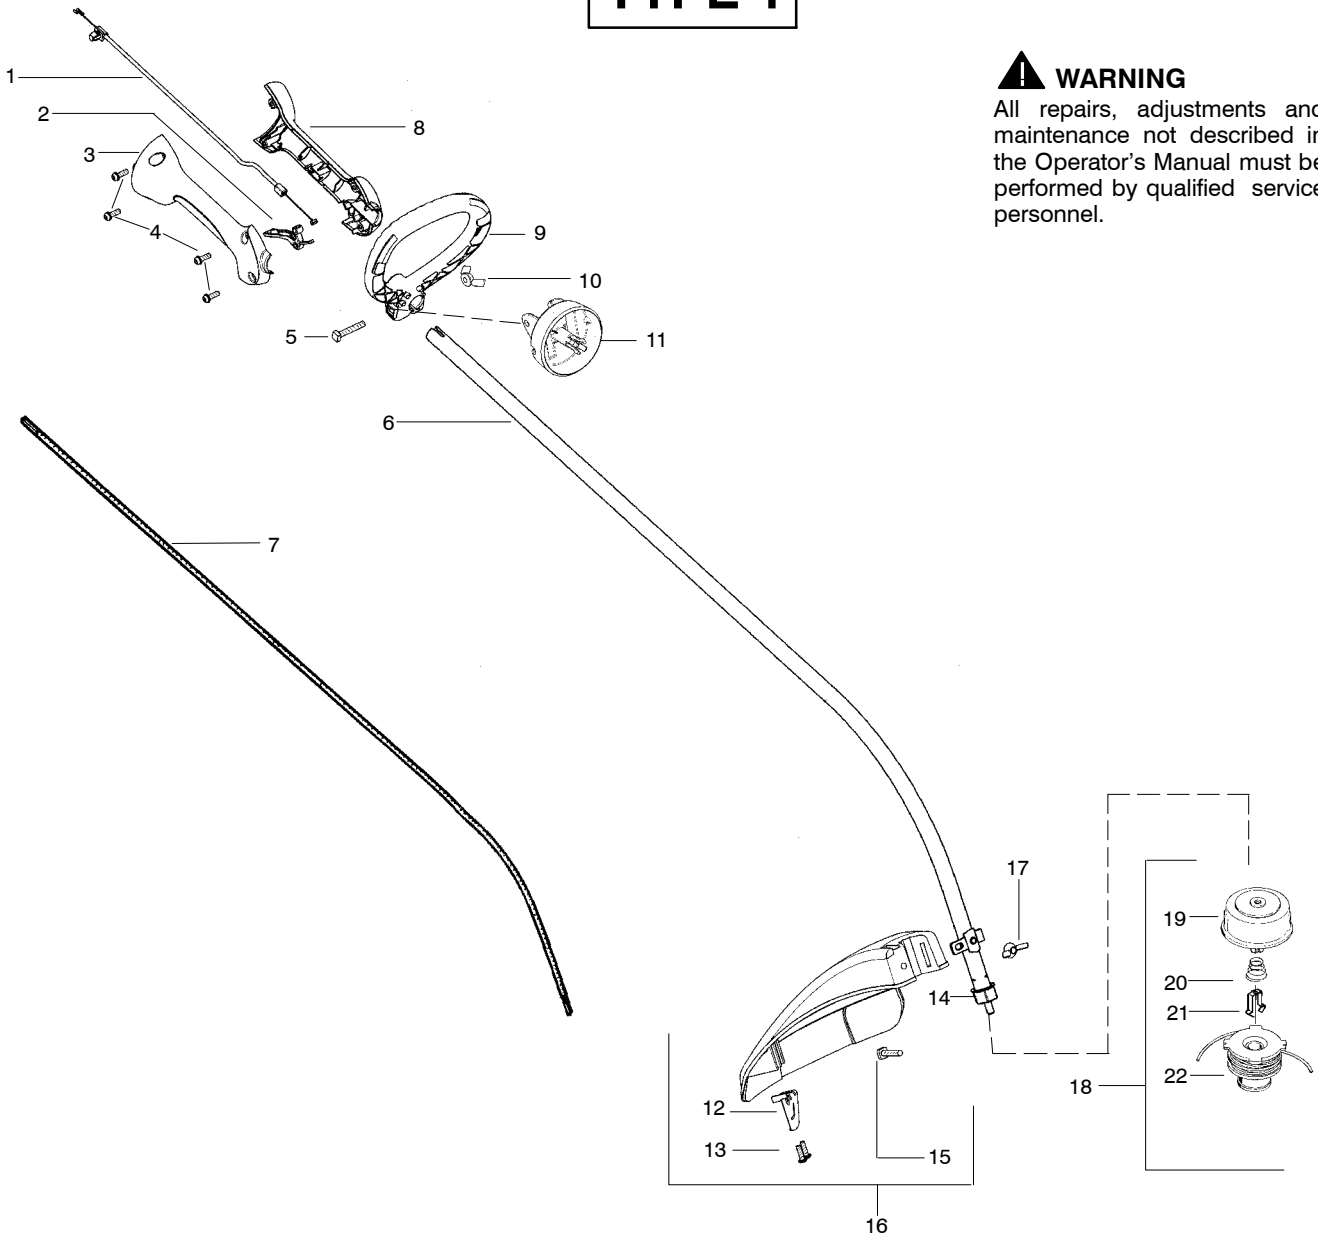

# TYPE 1

**⚠ WARNING**  
All repairs, adjustments and maintenance not described in the Operator's Manual must be performed by qualified service personnel.

Ref.	Part No.	Description	Ref.	Part No.	Description
1.	530057991	Assy – Throttle Cable	15.	530015820	Bolt
2.	530058000	Trigger	16.	530071795	Kit – Shield Assy (Incl. 12,13,15,17)
3.	530057582	Throttle Hsg. (Right)	17.	530016152	Wingnut
4.	530015880	Screw – Throttle Hsg.	18.	952711621	Accy – TNG VI Cutting Head (Incl. 19,20,21,22)
5.	530015786	Bolt – Handle	19.	530095776	Assy – Hub
6.	530071971	Kit – Drive Shaft Assy.	20.	530053241	Spring – Compression
7.	530095803	Shaft – Flex	21.	530401957	Clip – Retainer – Head
8.	530057581	Throttle Hsg. (Left)	22.	952711616	Accy – Spool w/Line
9.	545026201	Assy – Handle (Incl. 5,10,11)			
10.	530016152	Wingnut			
11.	530150338	Spool Buddy			
12.	530052286	Line Limiter			Not Shown
13.	530015966	Screw – Line Limiter			
14.	530095563	Dust Cup		530055350	Decal – Shaft Warning

## TYPE 2

**⚠ WARNING**  
All repairs, adjustments and maintenance not described in the Operator's Manual must be performed by qualified service personnel.

Ref.	Part No.	Description	Ref.	Part No.	Description
1.	530057991	Assy - Throttle Cable	15.	530015820	Bolt
2.	530058000	Trigger	16.	530071795	Kit - Shield Assy (Incl. 12,13,15,17)
3.	530057582	Throttle Hsg. (Right)	17.	530016152	Wingnut
4.	530015880	Screw - Throttle Hsg.	18.	952711621	Accy - TNG VI Cutting Head (Incl. 19,20,21,22)
5.	530015786	Bolt - Handle	19.	530095776	Assy - Hub
6.	530071990	Kit - Drive Shaft Assy.	20.	530053241	Spring - Compression
7.	530096276	Shaft - Flex	21.	530401957	Clip - Retainer - Head
8.	530057581	Throttle Hsg. (Left)	22.	952711616	Accy - Spool w/Line
9.	545026201	Assy - Handle (Incl. 5,10,11)			
10.	530016152	Wingnut			
11.	530150338	Spool Buddy			
12.	530052286	Line Limiter			
13.	530015966	Screw - Line Limiter			
14.	530095563	Dust Cup			
				Not Shown	
				545144405	Decal - Shaft Warning