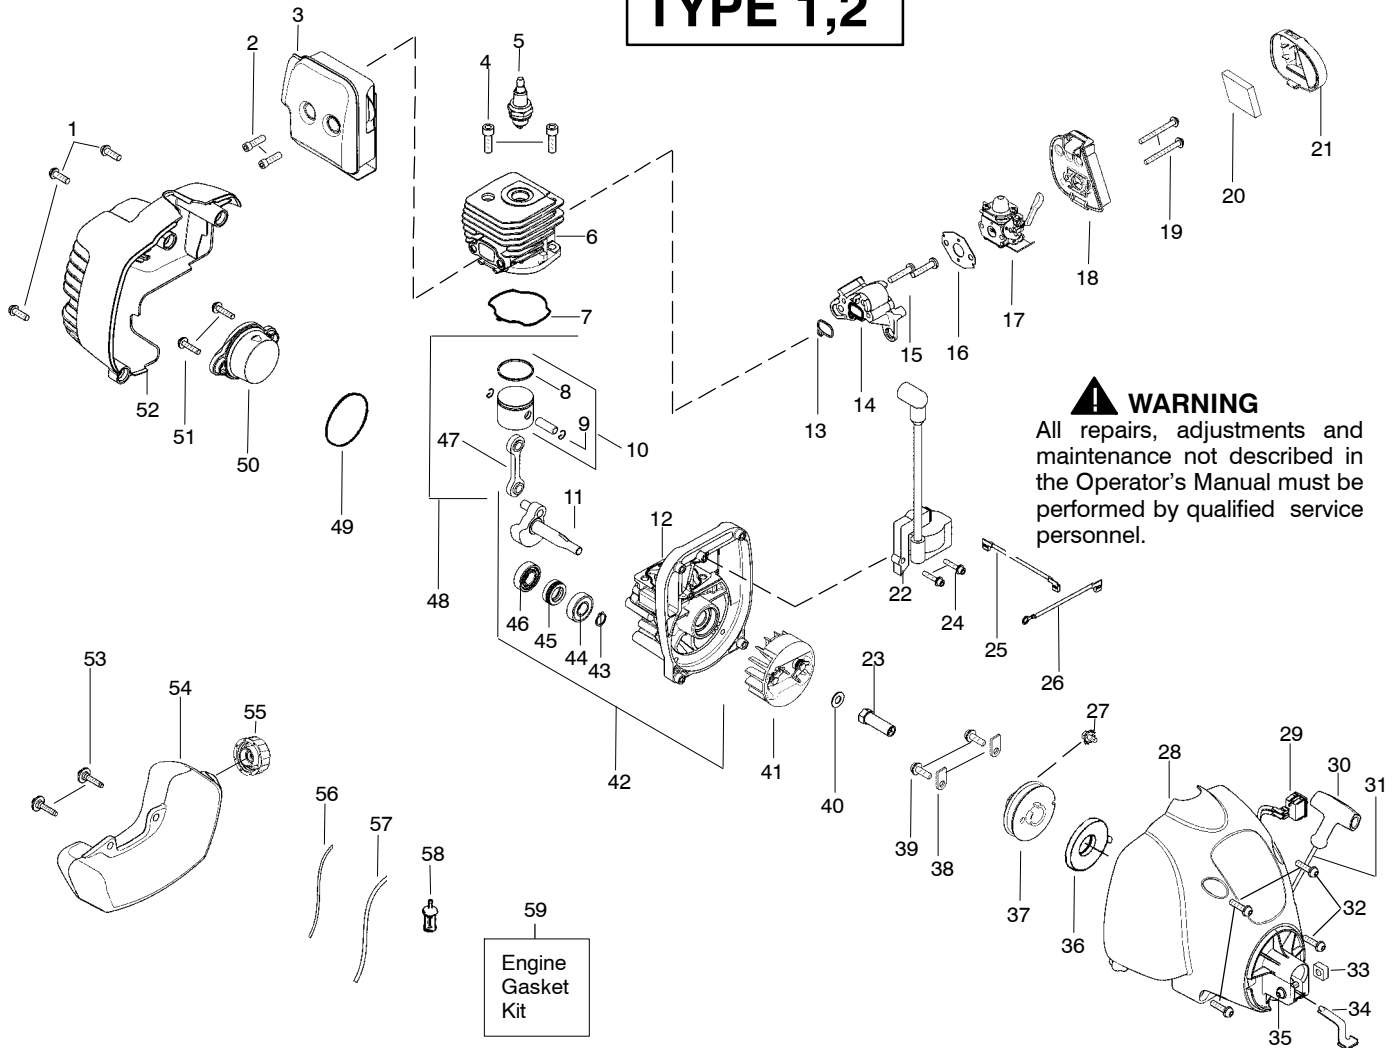

TYPE 1,2

Ref.	Part No.	Description	Ref.	Part No.	Description	Ref.	Part No.	Description
1.	530015814	Screw	21.	530057584	Cover-Air Box	45.	530019264	Seal-C'case
2.	530058982	Bolt-Muffler	22.	530039212-01	Ignition Module	46.	530032125	Inner Bearing
3.	530057538	Assy-Muffler/Shield (Incl. 2)	23.	530038604	Coupling-Drive	47.	530069945	Assy-Connecting Rod
4.	530015953	Screw-Cylinder	24.	530016357	Screw	48.	530071785	Kit-piston/rod (Incl. 10,47)
5.	952030249	Spark Plug (RCJ 6Y)	25.	530014663	Assy-Leadwire	49.	530071750	O-Ring-C'case (kit)
6.	530012541	Cylinder	26.	530014662	Assy-Ground Wire	50.	530057954	Assy-Plug (incl.49)
7.	530071750	Seal-Cylinder (kit)	27.	530016392	Screw	51.	530016386	Screw
8.	530055120	Piston Ring	28.	530058600	Assy.-Fan Hsg	52.	-----	Shroud-Rear
9.	530015162	Retainer-Piston Pin	29.	530071356	Kit-Switch		530057580	Green
10.	530071833	Kit - Piston (Incl. 8, 9)	30.	530027569	Handle-Starter		545011004	Black
11.	530057829	Assy-Crankshaft	31.	530071767	Kit - Rope	53.	530016431	Retainer-Tank
12.	530012582	Assy-Crankcase (Incl. 44-46)	32.	530015810	Screw	54.	545104103	Assy-Fuel Tank (incl. filter, lines & fuel cap)
13.	530071750	Seal-Cyl/Carb.(kit)	33.	530016124	Nut	55.	530014347	Assy-Fuel Cap
14.	530057547	Adapter-Carb.	34.	530057588	Clip-Spring	56.	530069247	Kit-Fuel Line (Small)
15.	530016309	Screw	35.	530016430	Screw	57.	530069216	Kit-Fuel Line (Large)
16.	530071750	Gasket-Carb. (kit)	36.	530042085	Spring-Starter	58.	530095646	Assy-Fuel Pickup
17.	-----	Kit-Carb.	37.	530071786	Kit-Pulley-Starter	59.	530071750	Kit-Engine Gasket (Incl. 7,13,16,49)
	530071752	Zama (C1U-W18)	38.	530027523	Retainer-Pulley			Not Shown
	545081808	Walbro (WT-669)	39.	530015775	Screw		530057827	Choke Lever - Zama
(Note: Repair kits are not available for this carburetor)			40.	530015828	Washer-Flat		530058662	Choke Lever - Walbro
18.	530057585	Air Box	41.	545005101	Assy-Flywheel		530058709	Bulb-Purge
19.	530016429	Screw	42.	530071768	Assy-C'case & C'shaft (Incl. 11,12,43)			
20.	530057781	Foam-Air Filter	43.	530015941	Retain. Ring-C'shaft			
			44.	530055728	Outer Bearing			

✓ = NEW PART NUMBER FOR THIS IPL

* = REFER TO THE SERVICE REFERENCE INDICATED FOR MORE INFORMATION. (LOCATED AT END OF IPL)