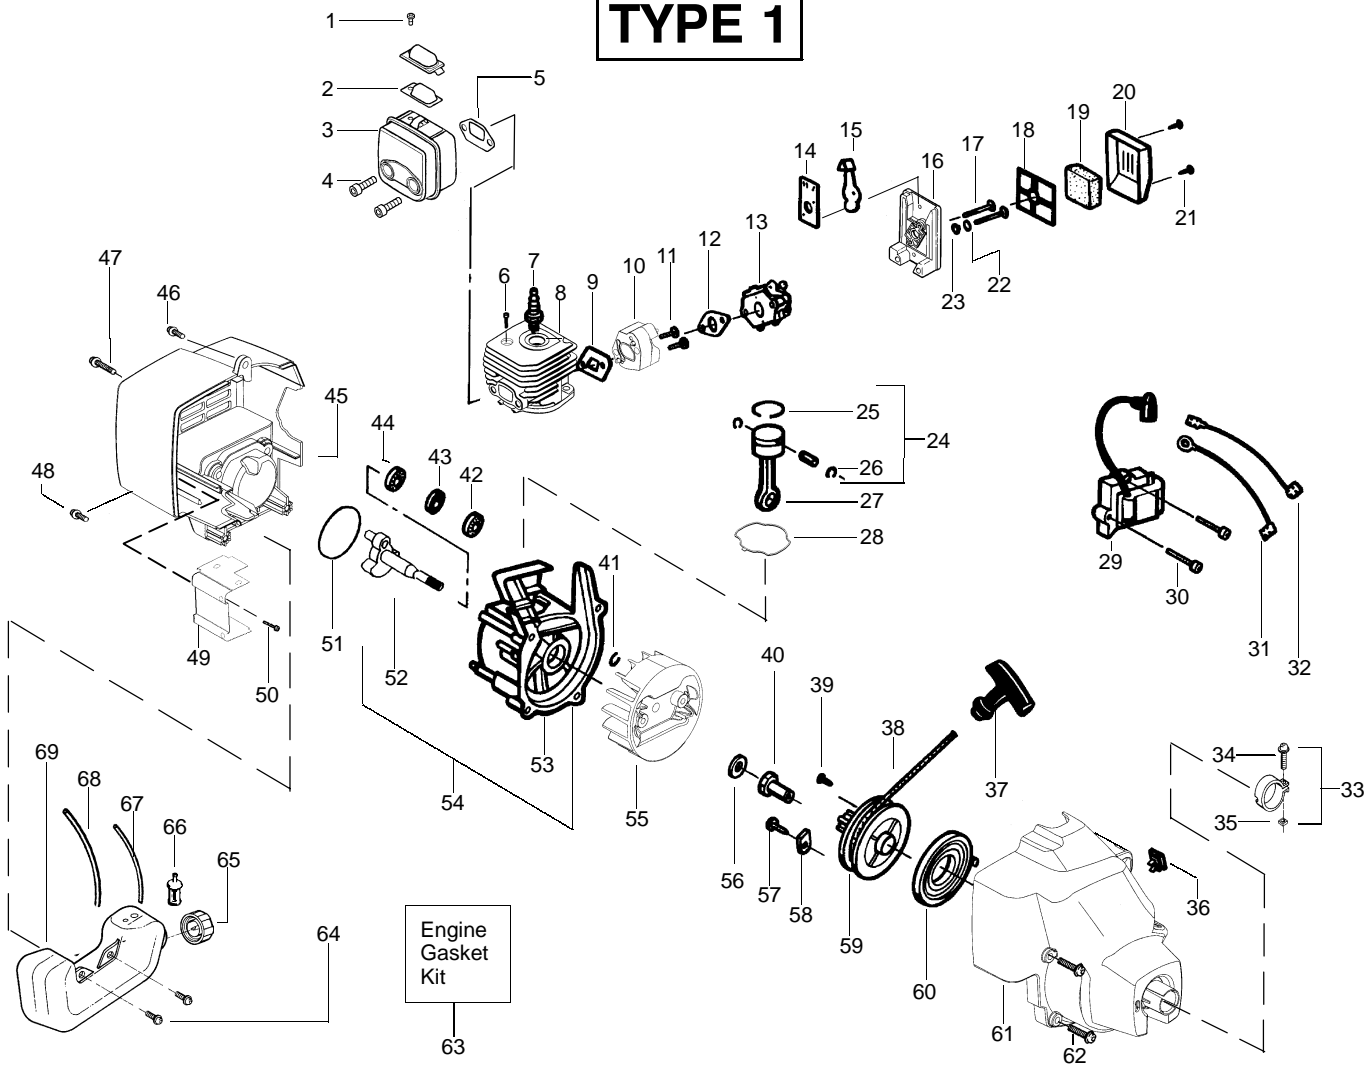

TYPE 1

Ref.	Part No.	Description	Ref.	Part No.	Description	Ref.	Part No.	Description
1.	530015241	Screw-Screen	25.	530055120	Piston Ring	49.	530055351	Shield-Heat
2.	530071544	Kit-Spark Arrestor	26.	530015162	Retainer-Piston Pin	50.	530015805	Screw
3.	530071672	Kit-Muffler (incl.1,2,4,5)	27.	530069945	Assy-Connecting Rod	51.	530071363	O-Ring-C'case (kit)
4.	530016338	Bolt-Muffler	28.	530071363	Seal-Cylinder (kit)	52.	530054753	Assy-Crankshaft
5.	530071363	Gasket-Muffler (kit)	29.	530055160	Ignition Module	53.	530012510	Assy-Crankcase (Incl. 42-44)
6.	530015953	Screw-Cylinder	30.	530016357	Screw	54.	530071669	Assy-C'case & C'shaft (Incl. 41,52,53)
7.	952030249	Spark Plug (RCJ 6Y)	31.	530014662	Assy-Ground Wire	55.	530069886	Assy-Flywheel
8.	530071668	Kit - Cylinder	32.	530014663	Assy-Leadwire	56.	530015828	Washer-Flat
9.	530071363	Gasket-Cyl./Carb.(kit)	33.	530056365	Assy-Nose Cone Clamp (Incls. 34&35)	57.	530015775	Screw
10.	530056403	Adapter-Carb.	34.	530016381	Screw-Nose Cone	58.	530027523	Retainer-Can
11.	530016309	Screw	35.	530016382	Nut-Nose Cone	59.	530069400	Kit-Starter Pulley (Incl. 39)
12.	530071363	Gasket-Carb. (kit)	36.	530071356	Kit-Switch	60.	530042085	Spring-Starter
13.	530071628	Kit-Carb.(C1Q-W10B)	37.	530027569	Handle-Starter	61.	530056706	Assy.-Fan Hsg
14.	530038747	Choke Plate Mounting	38.	530069232	Kit - Rope	62.	530015810	Screw
15.	530038686	Shutter-Choke	39.	530016080	Screw	63.	530071363	Kit-Engine Gasket (Incl. 5,9,12,28,51)
16.	530052431	Air Box	40.	530038604	Coupling-Drive	64.	530016379	Screw
17.	530016353	Screw	41.	530015941	Retain. Ring-C'shaft	65.	530014347	Assy-Fuel Cap
18.	530036569	Plate - Filter Support	42.	530055728	Outer Bearing	66.	530095646	Assy-Fuel Pickup
19.	530036575	Foam-Air Filter	43.	530071615	Kit-C'case Seal	67.	530069247	Kit-Fuel Line (Small)
20.	530054414	Cover-Air Filter	44.	530032125	Inner Bearing	68.	530069216	Kit-Fuel Line (Large)
21.	530015892	Screw	45.	530056710	Shroud-Rear	69.	530049296	Assy-Fuel Tank (incl. filter, lines & fuel cap)
22.	530015852	Spacer-Choke	46.	530015934	Screw			
23.	530015254	Washer	47.	530015810	Screw			
24.	530071357	Kit - Piston (Incl. 25, 26 & Pin)	48.	530015880	Screw			

↖ = NEW PART NUMBER FOR THIS IPL   * = REFER TO THE SERVICE REFERENCE INDICATED FOR MORE INFORMATION. (LOCATED AT END OF IPL)