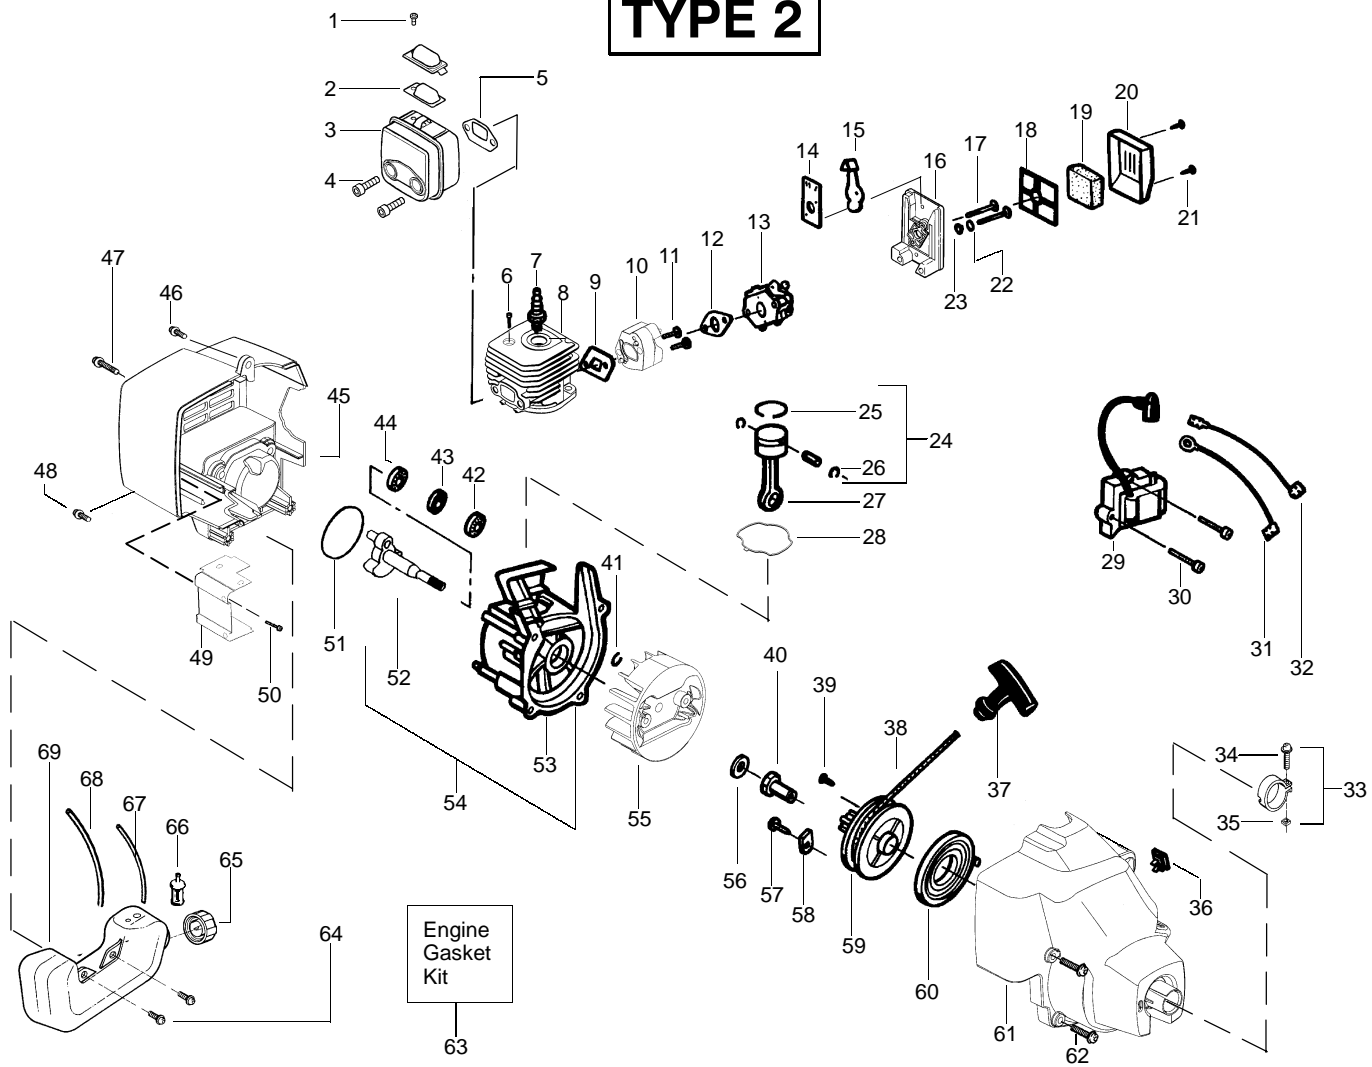

TYPE 2

Ref.	Part No.	Description	Ref.	Part No.	Description	Ref.	Part No.	Description
1.	530015241	Screw-Screen	25.	530055120	Piston Ring	51.	530071363	O-Ring-C'case (kit)
2.	530071544	Kit-Spark Arrestor	26.	530015162	Retainer-Piston Pin	52.	530054753	Assy-Crankshaft
3.	530071672	Kit-Muffler (incl.1,2,4,5)	27.	530069945	Assy-Connecting Rod	53.	530012510	Assy-Crankcase (Incl. 42-44)
4.	530016338	Bolt-Muffler	28.	530071363	Seal-Cylinder (kit)	54.	530071669	Assy-C'case & C'shaft (Incl. 41,52,53)
5.	530071363	Gasket-Muffler (kit)	29.	530055160	Ignition Module	55.	530069886	Assy-Flywheel
6.	530015953	Screw-Cylinder	30.	530016357	Screw	56.	530015828	Washer-Flat
7.	952030249	Spark Plug (RCJ 6Y)	31.	530014662	Assy-Ground Wire	57.	530015775	Screw
8.	530071668	Kit - Cylinder	32.	530014663	Assy-Leadwire	58.	530027523	Retainer-Can
9.	530071363	Gasket-Cyl./Carb.(kit)	33.	530056365	Assy-Nose Cone Clamp (Incls. 34&35)	59.	530069400	Kit-Starter Pulley (Incl. 39)
10.	530057634	Adapter-Carb.	34.	530016381	Screw-Nose Cone	60.	530042085	Spring-Starter
11.	530016309	Screw	35.	530016382	Nut-Nose Cone	61.	530056706	Assy.-Fan Hsg
12.	530071363	Gasket-Carb. (kit)	36.	530071356	Kit-Switch	62.	530015810	Screw
13.	530071628	Kit-Carb.(C1Q-W10B)	37.	530027569	Handle-Starter	63.	530071363	Kit-Engine Gasket (Incl. 5,9,12,28,51)
14.	530038747	Choke Plate Mounting	38.	530069232	Kit - Rope	64.	530016379	Screw
15.	530038686	Shutter-Choke	39.	530016080	Screw	65.	530014347	Assy-Fuel Cap
16.	530052431	Air Box	40.	530038604	Coupling-Drive	66.	530095646	Assy-Fuel Pickup
17.	530016393	Screw	41.	530015941	Retain. Ring-C' shaft	67.	530069247	Kit-Fuel Line (Small)
18.	530036569	Plate - Filter Support	42.	530055728	Outer Bearing	68.	530069216	Kit-Fuel Line (Large)
19.	530036575	Foam-Air Filter	43.	530071615	Kit-C'case Seal	69.	530049296	Assy-Fuel Tank (incl. filter, lines & fuel cap)
20.	530054414	Cover-Air Filter	44.	530032125	Inner Bearing			
21.	530015892	Screw	45.	530056710	Shroud-Rear			
22.	530015852	Spacer-Choke	46.	530016349	Screw			
23.	530015254	Washer	47.	530015810	Screw			
24.	530071357	Kit - Piston (Incl. 25, 26 & Pin)	48.	530016349	Screw			
			49.	530055351	Shield-Heat			
			50.	530015805	Screw			

↗ = NEW PART NUMBER FOR THIS IPL   * = REFER TO THE SERVICE REFERENCE INDICATED FOR MORE INFORMATION. (LOCATED AT END OF IPL)