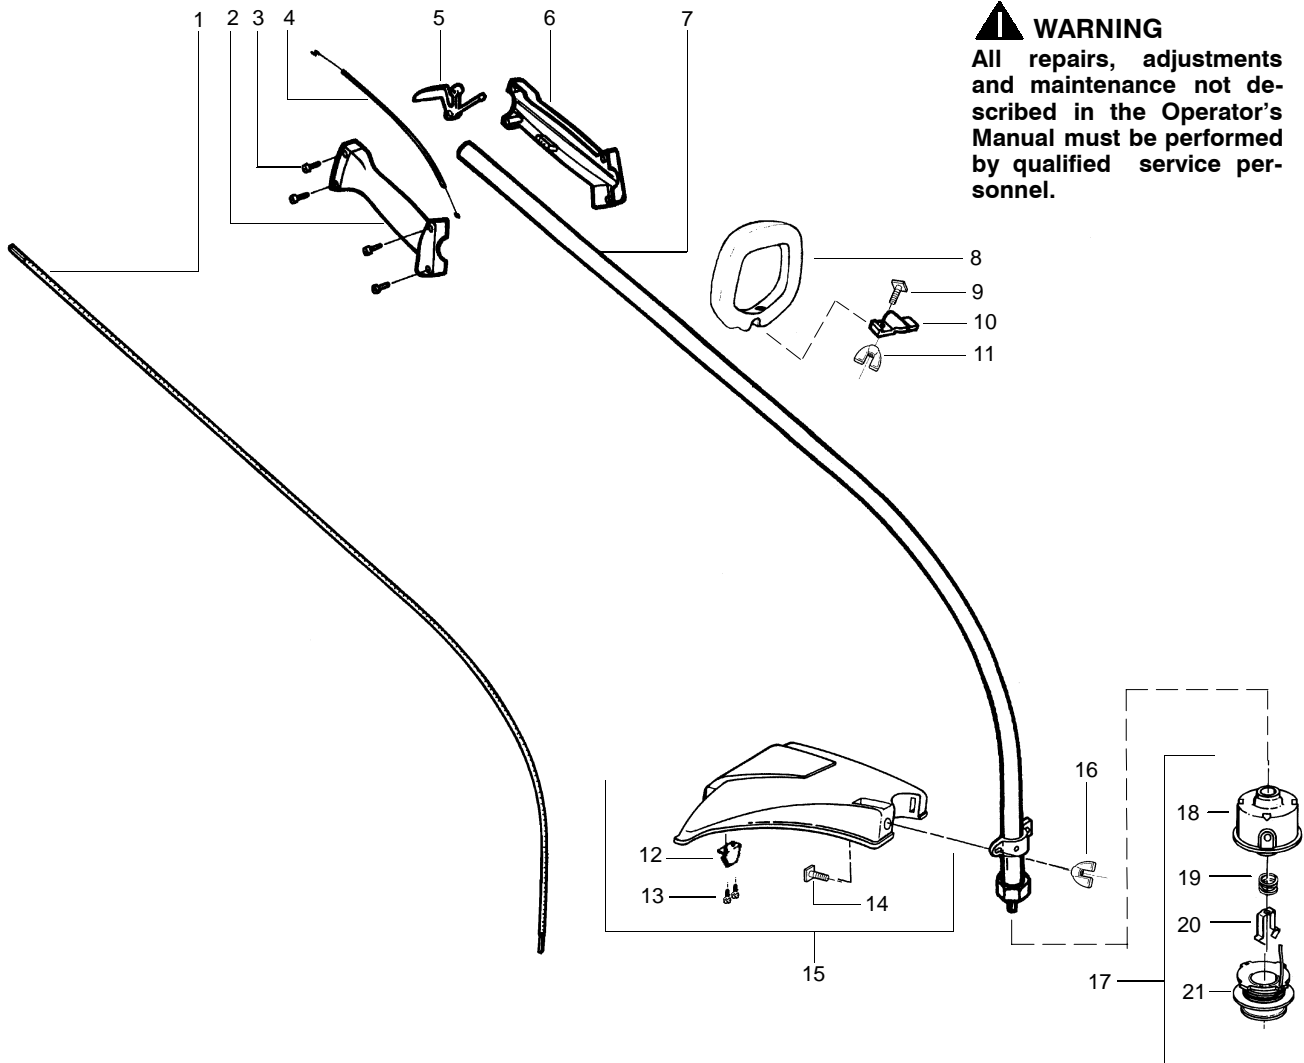

TYPE 1,2

Ref.	Part No.	Description	Ref.	Part No.	Description
1.	530095803	Shaft-Flex	15.	530069759	Kit-Shield Assy (Incl. 12,13,14,16)
2.	530038581	Throttle Hsg. (Right)	16.	530016118	Wingnut-Handle/Shield
3.	530016349	Screw-Throttle Hsg.	17.	952711593	Accy-W/E TNG 5 Cutting Head (Incl. 18-21)
4.	530071548	Assy-Throttle Cable	18.	530095770	Assy-Hub
5.	530038682	Trigger	19.	530401958	Spring-Compression
6.	530038580	Throttle Hsg. (Left)	20.	530401957	Clip-Retainer-Head
7.	530071315	Assy-Drive Shaft Hsg.	21.	952711594	Accy-W/E Spool w/Line
8.	530038584	Handle-Assist	Not Shown		
9.	530015820	Bolt-Handle/Shield		530163513	Operator Manual
10.	530038599	Clamp-Handle		530054864	Decal-Start Inst.
11.	530016118	Wingnut-Handle/Shield		530055350	Decal-Shaft Warning
12.	530052286	Line Limiter			
13.	530015886	Screw-Line Limiter			
14.	530015820	Bolt-Handle/Shield			