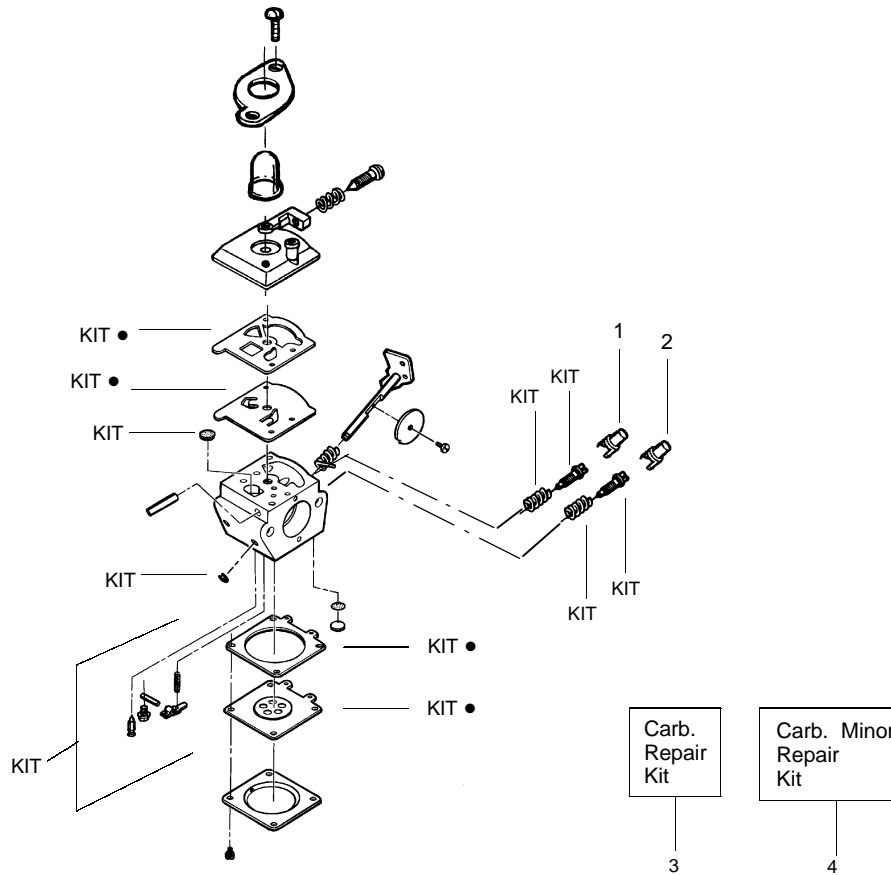

⚠ WARNING
All repairs, adjustments and maintenance not described in the Operator's Manual must be performed by qualified service personnel.

Ref.	Part No.	Description	Ref.	Part No.	Description
1.	530095613	Shaft-Flex	15.	530069686	Kit-Shield Assy (Incl. 12,13,14,16)
2.	530038581	Throttle Hsg. (Right)	16.	530016118	Wingnut-Handle/Shield
3. ✓	530016349	Screw-Throttle Hsg.	17.	952701676	Accy-W/E TNG 5 Cutting Head (Incl. 18-21)
4.	530071548	Assy-Throttle Cable	18.	530095770	Assy-Hub
5.	530038682	Trigger	19.	530401958	Spring-Compression
6.	530038580	Throttle Hsg. (Left)	20.	530401957	Clip-Retainer-Head
7.	530071425	Assy-Drive Shaft Hsg.	21.	952701678	Accy-W/E Spool w/Line
8.	530038708	Handle-Assist	Not Shown		
9.	530015820	Bolt-Handle/Shield	✓	530163366	Operator Manual
10.	530094742	Clamp-Handle		530054864	Decal-Start Instruction
11.	530016118	Wingnut-Handle/Shield		530055350	Decal-Shaft Warning
12.	530052287	Line Limiter			
13.	530015966	Screw-Line Limiter			
14.	530015820	Bolt-Handle/Shield			

↙ = NEW PART NUMBER FOR THIS IPL ★ = REFER TO THE SERVICE REFERENCE INDICATED FOR MORE INFORMATION. (LOCATED AT END OF IPL)

Carburetor Assembly Kit #530071443-C1U-W10

Ref.	Part No.	Description
1.	530038478	Limiter Cap (low)
2.	530038479	Limiter Cap (high)
3.	530071517	Kit-Carburetor Repair (KIT=Indicates Contents)
4.	530071442	Kit-Carburetor Minor Repair (• = Indicates Contents)