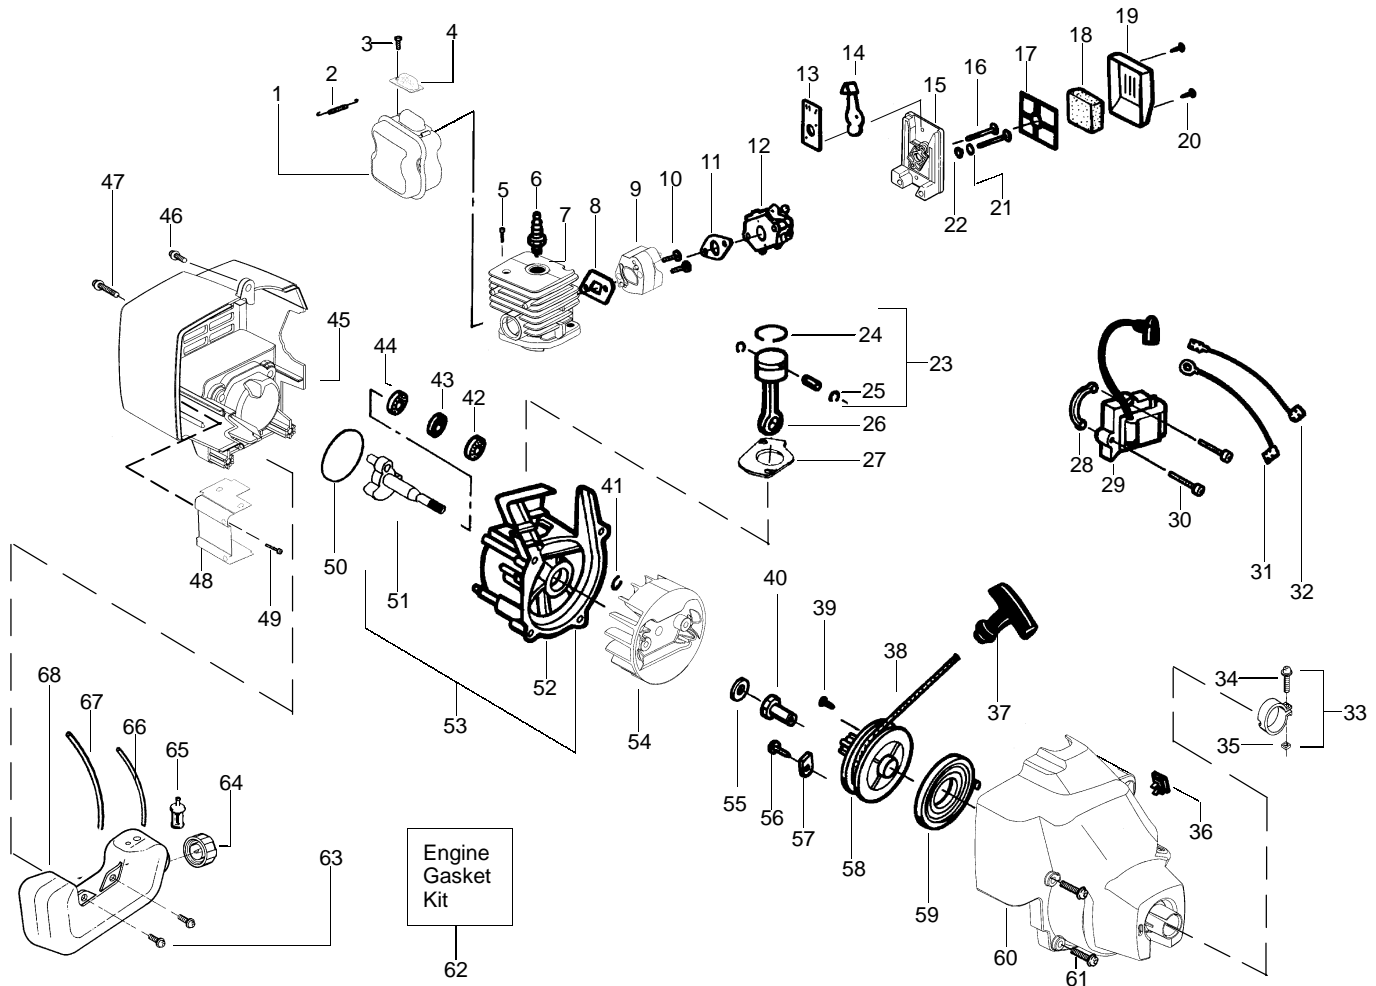

Ref.	Part No.	Description	Ref.	Part No.	Description	Ref.	Part No.	Description
1.	530071362	Kit - Muffler (incl. 2,3,4)	24.	530055120	Piston Ring	49.	530015805	Screw
2.	530042088	Spring-Muffler	25.	530015162	Retainer-Piston Pin	50.	530071363	O-Ring-C'case/Shrd
3.	530015241	Screw-Screen	26.	530069945	Assy-Connecting Rod	51.	530054753	Assy-Crankshaft
4.	530071361	Kit-Spark Arrestor	27.	530071363	Gasket-Cylinder	52.	530012491	Assy-Crankcase (Incl. 42-44)
5.	530015953	Screw-Cylinder	28.	530036145	Spacer-Module	53.	530071360	Assy-C'case & C'shaft (Incl. 41,51,52)
6.	952030249	Spark Plug (RCJ 6Y)	29.	530055160	Ignition Module	54.	530069886	Assy-Flywheel
7.	530071359	Kit - Cylinder	30.	530015954	Screw	55.	530015828	Washer-Flat
8.	530071363	Gasket-Cylind./Carb.	31.	530014662	Assy-Ground Wire	56.	530015775	Screw
9.	530056403	Adapter-Carb.	32.	530014663	Assy-Leadwire	57.	530027523	Retainer-Can
10.	530016014	Screw	33.	530056365	Assy-Nose Cone Clamp (Incls. 34&35)	58.	530069400	Kit-Starter Pulley (Incl. 39)
11.	530071363	Gasket-Carb.	34.	530016381	Screw-Nose Cone	59.	530042085	Spring-Starter
12.	---	Kit - Carburetor Ass'y (C1U-W10)	35.	530016382	Nut-Nose Cone	60.	530056706	Assy.-Fan Hsg
	530071628	Kit - Carburetor Ass'y (C1U-W10B)	36.	530071356	Kit-On/Off Switch	61.	530015810	Screw
13.	530038747	Choke Plate Mounting	37.	530027569	Handle-Starter	62.	530071363	Kit-Engine Gasket (Incl. 8,11,27,50)
14.	530038686	Shutter-Choke	38.	530069232	Kit - Rope			
15.	530052431	Air Box	39.	530016080	Screw	63.	530016379	Screw
16.	530016353	Screw	40.	530038604	Coupling-Drive	64.	530014347	Assy-Fuel Cap
17.	530036569	Plate - Filter Support	41.	530015941	Retain. Ring-C'shaft	65.	530095646	Assy-Fuel Pickup
18.	530036575	Foam-Air Filter	42.	530055728	Outer Bearing	66.	530069247	Kit-Fuel Line (Small)
19.	530054414	Cover-Air Filter	43.	530071615	C'case Seal	67.	530069216	Kit-Fuel Line (Large)
20.	530015892	Screw	44.	530032125	Inner Bearing	68.	530049379	Assy-Fuel Tank (incl. filter, lines & fuel cap)
21.	530015852	Spacer-Choke	45.	530056710	Shroud-Rear			
22.	530015254	Washer	46.	530015934	Screw			
23.	530071357	Kit - Piston (Incl. 24, 25 & Pin)	47.	530015810	Screw			
			48.	530055351	Shield-Heat			

↙ = NEW PART NUMBER FOR THIS IPL   ★ = REFER TO THE SERVICE REFERENCE INDICATED FOR MORE INFORMATION. (LOCATED AT END OF IPL)