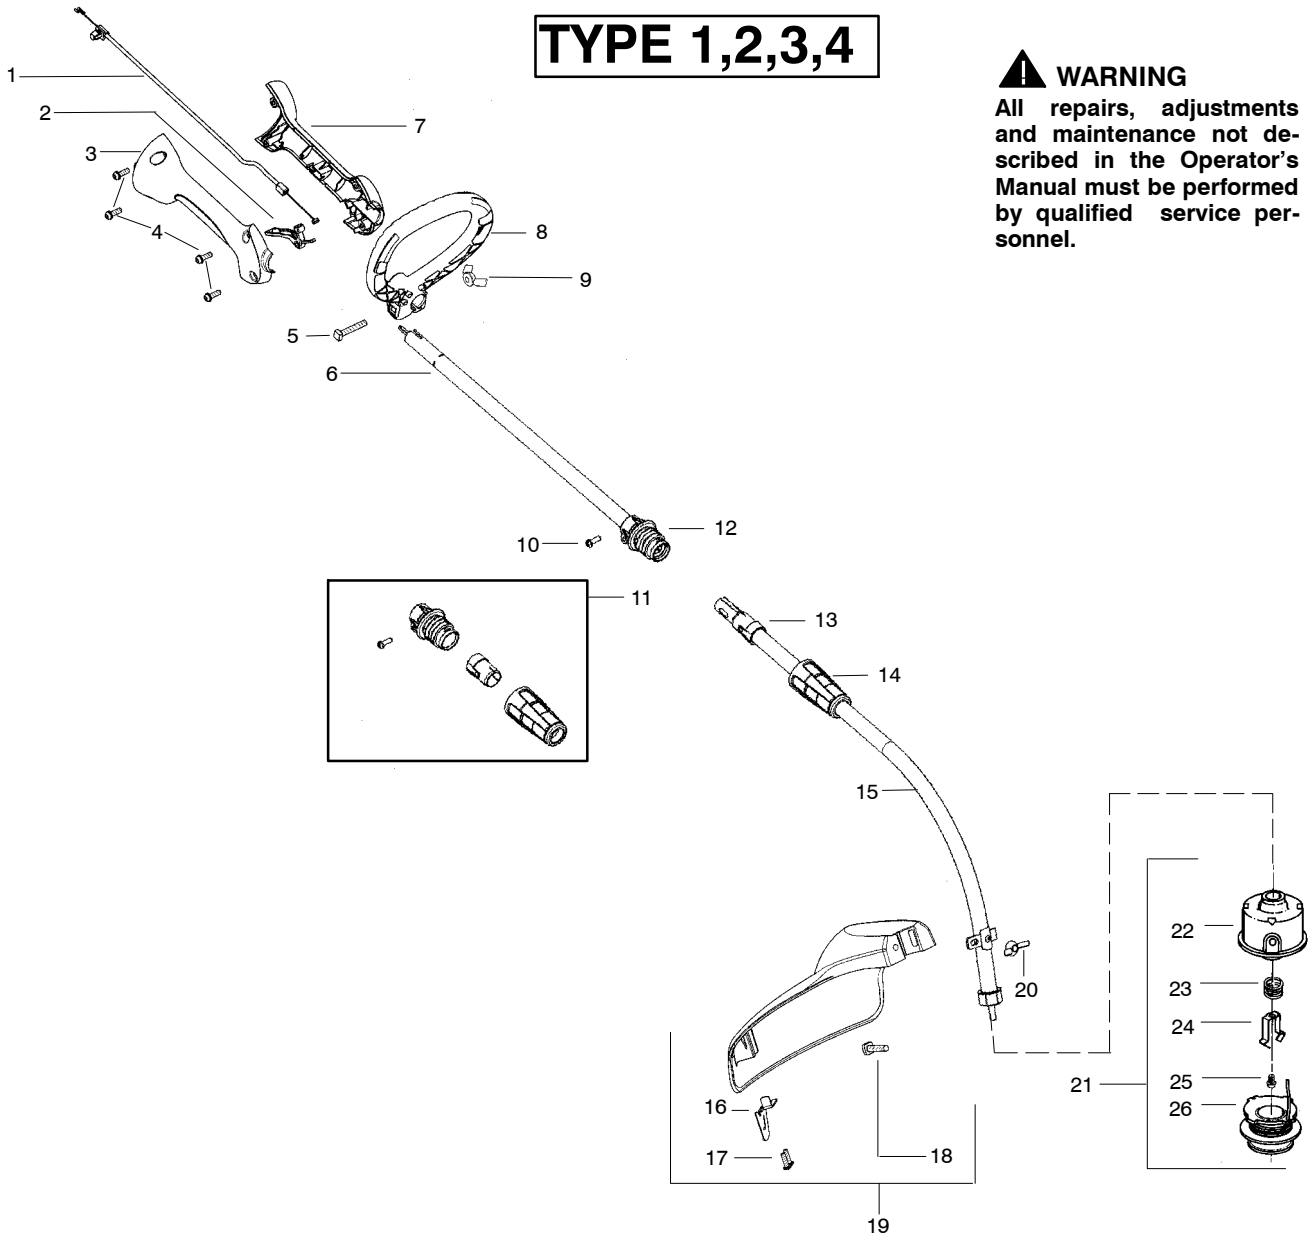

TYPE 1,2,3,4

⚠ WARNING
 All repairs, adjustments and maintenance not described in the Operator's Manual must be performed by qualified service personnel.

Ref.	Part No.	Description	Ref.	Part No.	Description
1.	530057991	Assy-Throttle Cable	16.	545081862	Kit - Line Limiter (Incl. 17)
2.	530058000	Trigger	17.	530015966	Screw-Line Limiter
3.	530057582	Throttle Hsg. (Right)	18.	530015820	Bolt
4.	530015880	Screw-Throttle Hsg.	19.	530071772	Kit-Shield Assy (Incl. 16,17,18,20)
5.	530015821	Bolt	20.	530016152	Wingnut
6.	574355601	Kit-Upper Shaft (Incl. 10,12)	21.	952701666	Accy-TNG IV Cutting Head (Incl. 22,23,24,25,26)
7.	530057581	Throttle Hsg. (Left)	22.	530095769	Assy-Hub
8.	530058580	Assy-Handle (Incl. 5,9)	23.	530401464	Spring-Compression
9.	530016152	Wingnut	24.	530401466	Clip-Retainer-Head
10.	530015886	Screw (10-14 x 5/8)	25.	530401467	Screw
11.	545008057	Kit-Coupler Shaft (Incl. 10,12,13,14)	26.	952711527	Accy- Spool w/Line
12.	----	Collet (ref. 11)			Not Shown
13.	----	Collar-Shaft (ref. 11)			
14.	----	Nut-Coupler (ref. 11)			
15.	545008062	Kit-Lower Shaft (Incl. 13,14)		545207301	Decal-Shaft Warning