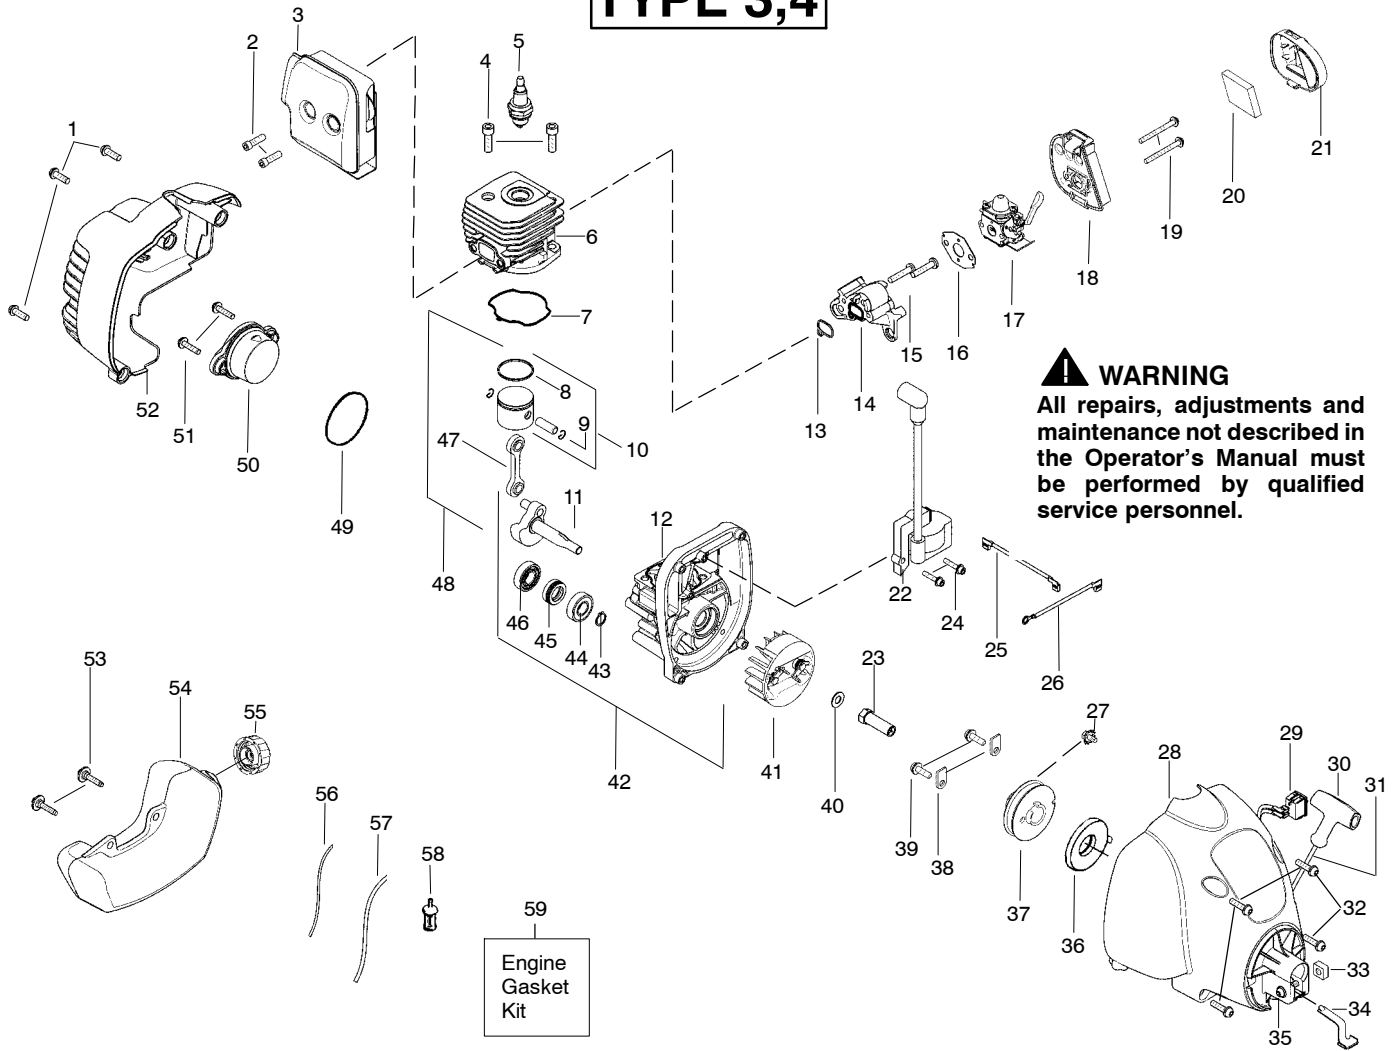

TYPE 3,4

Engine Gasket Kit

Ref.	Part No.	Description	Ref.	Part No.	Description	Ref.	Part No.	Description
1.	530015814	Screw	21.	530057584	Cover-Air Box	45.	530019264	Seal-C'case
2.	530058982	Bolt-Muffler	22.	545024901	Ignition Module	46.	530032125	Inner Bearing
3.	545226901	Assy-Muffler/Shield (Incl. 2)	23.	530038604	Coupling-Drive	47.	530069945	Assy-Connecting Rod
4.	530015953	Screw-Cylinder	24.	530016357	Screw	48.	530071785	Kit-Piston/Rod (Incl. 10,47)
5.	952030249	Spark Plug (RCJ 6Y)	25.	530014663	Assy-Leadwire	49.	530071750	O-Ring-C'case (kit)
6.	530012541	Cylinder	26.	530014662	Assy-Ground Wire	50.	530057954	Assy-Plug (incl.49)
7.	530071750	Seal-Cylinder (kit)	27.	530016392	Screw	51.	530016386	Screw
8.	530055120	Piston Ring	28.	530058600	Assy.-Fan Hsg	52.	545011004	Shroud-Rear
9.	530015162	Retainer-Piston Pin	29.	545081869	Kit-Switch	53.	530016445	Retainer-Tank
10.	530071357	Kit - Piston (Incl. 8, 9)	30.	530027569	Handle-Starter	54.	545104102	Assy-Fuel Tank (incl. filter, lines & fuel cap)
11.	530057829	Assy-Crankshaft	31.	530071767	Kit - Rope	55.	530014347	Assy-Fuel Cap
12.	530012582	Assy-Crankcase (Incl. 44,45,46)	32.	530016386	Screw	56.	530069247	Kit-Fuel Line (Small)
13.	530071750	Seal-Cyl/Carb.(kit)	33.	530016124	Nut	57.	530069216	Kit-Fuel Line (Large)
14.	530057547	Adapter-Carb.	34.	530057588	Clip-Spring	58.	530095646	Assy-Fuel Pickup
15.	530016441	Screw	35.	530016430	Screw	59.	530071750	Kit-Engine Gasket (Incl. 7,13,16,49)
16.	530071750	Gasket-Carb. (kit)	36.	530042085	Spring-Starter	Not Shown		
17.	---	Kit-Carb.	37.	530071786	Kit-Pulley-Starter	530057827	530058662	Choke Lever - Zama
	530071752	Zama (C1U-W18)	38.	530027523	Retainer-Pulley	530058709	530035497	Choke Lever - Walbro
	545081808	Walbro (WT-669)	39.	530015775	Screw			Bulb-Purge(zama)
(Note: Repair kits are not available for this carburetor)			40.	530015828	Washer-Flat			Bulb-Purge(walbro)
18.	530057585	Air Box	41.	545005101	Assy-Flywheel			
19.	530016429	Screw	42.	530071768	Assy-C'case & C'shaft (Incl. 11,12,43)			
20.	530057781	Foam-Air Filter	43.	530015941	Retain. Ring-C'shaft			
			44.	530055728	Outer Bearing			

✓ = NEW PART NUMBER FOR THIS IPL

* = REFER TO THE SERVICE REFERENCE INDICATED FOR MORE INFORMATION. (LOCATED AT END OF IPL)