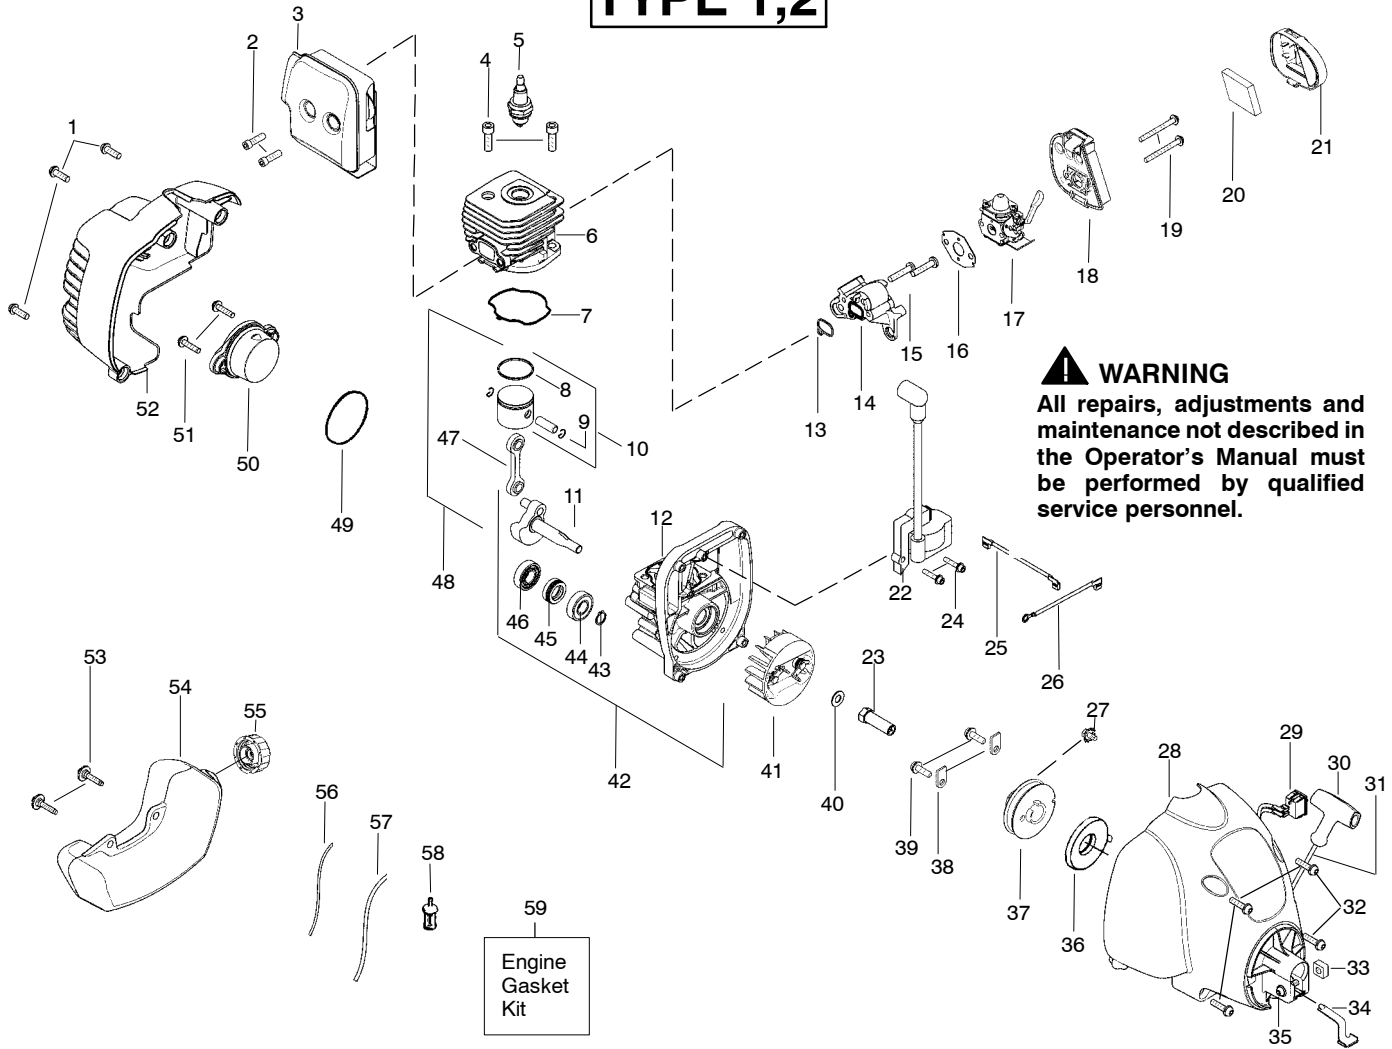

TYPE 1,2

⚠ WARNING
All repairs, adjustments and maintenance not described in the Operator's Manual must be performed by qualified service personnel.

Ref.	Part No.	Description	Ref.	Part No.	Description	Ref.	Part No.	Description
1.	530015814	Screw	21.	530057584	Cover-Air Box	45.	530019264	Seal-C'case
2.	530058982	Bolt-Muffler	22.	545024901	Ignition Module	46.	530032125	Inner Bearing
3.	530057863	Assy-Muffler/Shield (Incl. 2)	23.	530038604	Coupling-Drive	47.	530069945	Assy-Connecting Rod
4.	530015953	Screw-Cylinder	24.	530016357	Screw	48.	530071785	Kit-Piston/Rod (Incl. 10,47)
5.	952030249	Spark Plug (RCJ 6Y)	25.	530014663	Assy-Leadwire	49.	530071750	O-Ring-C'case (kit)
6.	530012541	Cylinder	26.	530014662	Assy-Ground Wire	50.	530057954	Assy-Plug (incl.49)
7.	530071750	Seal-Cylinder (kit)	27.	530016392	Screw	51.	530016386	Screw
8.	530055120	Piston Ring	28.	530058600	Assy.-Fan Hsg	52.	545011004	Shroud-Rear
9.	530015162	Retainer-Piston Pin	29.	545081869	Kit-Switch	53.	530016445	Retainer-Tank
10.	530071357	Kit - Piston (Incl. 8, 9)	30.	530027569	Handle-Starter	54.	545104102	Assy-Fuel Tank (incl. filter, lines & fuel cap)
11.	530057829	Assy-Crankshaft	31.	530071767	Kit - Rope	55.	530014347	Assy-Fuel Cap
12.	530012582	Assy-Crankcase (Incl. 44,45,46)	32.	530016386	Screw	56.	530069247	Kit-Fuel Line (Small)
13.	530071750	Seal-Cyl/Carb.(kit)	33.	530016124	Nut	57.	530069216	Kit-Fuel Line (Large)
14.	530057547	Adapter-Carb.	34.	530057588	Clip-Spring	58.	530095646	Assy-Fuel Pickup
15.	530016441	Screw	35.	530016430	Screw	59.	530071750	Kit-Engine Gasket (Incl. 7,13,16,49)
16.	530071750	Gasket-Carb. (kit)	36.	530042085	Spring-Starter	Not Shown		
17.	---	Kit-Carb.	37.	530071786	Kit-Pulley-Starter	530057827	Choke Lever - Zama	
	530071752	Zama (C1U-W18)	38.	530027523	Retainer-Pulley	530058662	Choke Lever - Walbro	
	545081808	Walbro (WT-669)	39.	530015775	Screw	530058709	Bulb-Purge(zama)	
(Note: Repair kits are not available for this carburetor)			40.	530015828	Washer-Flat	530035497	Bulb-Purge(walbro)	
18.	530057585	Air Box	41.	545005101	Assy-Flywheel			
19.	530016429	Screw	42.	530071768	Assy-C'case & C'shaft (Incl. 11,12,43)			
20.	530057781	Foam-Air Filter	43.	530015941	Retain. Ring-C'shaft			
			44.	530055728	Outer Bearing			

✓ = NEW PART NUMBER FOR THIS IPL

* = REFER TO THE SERVICE REFERENCE INDICATED FOR MORE INFORMATION. (LOCATED AT END OF IPL)