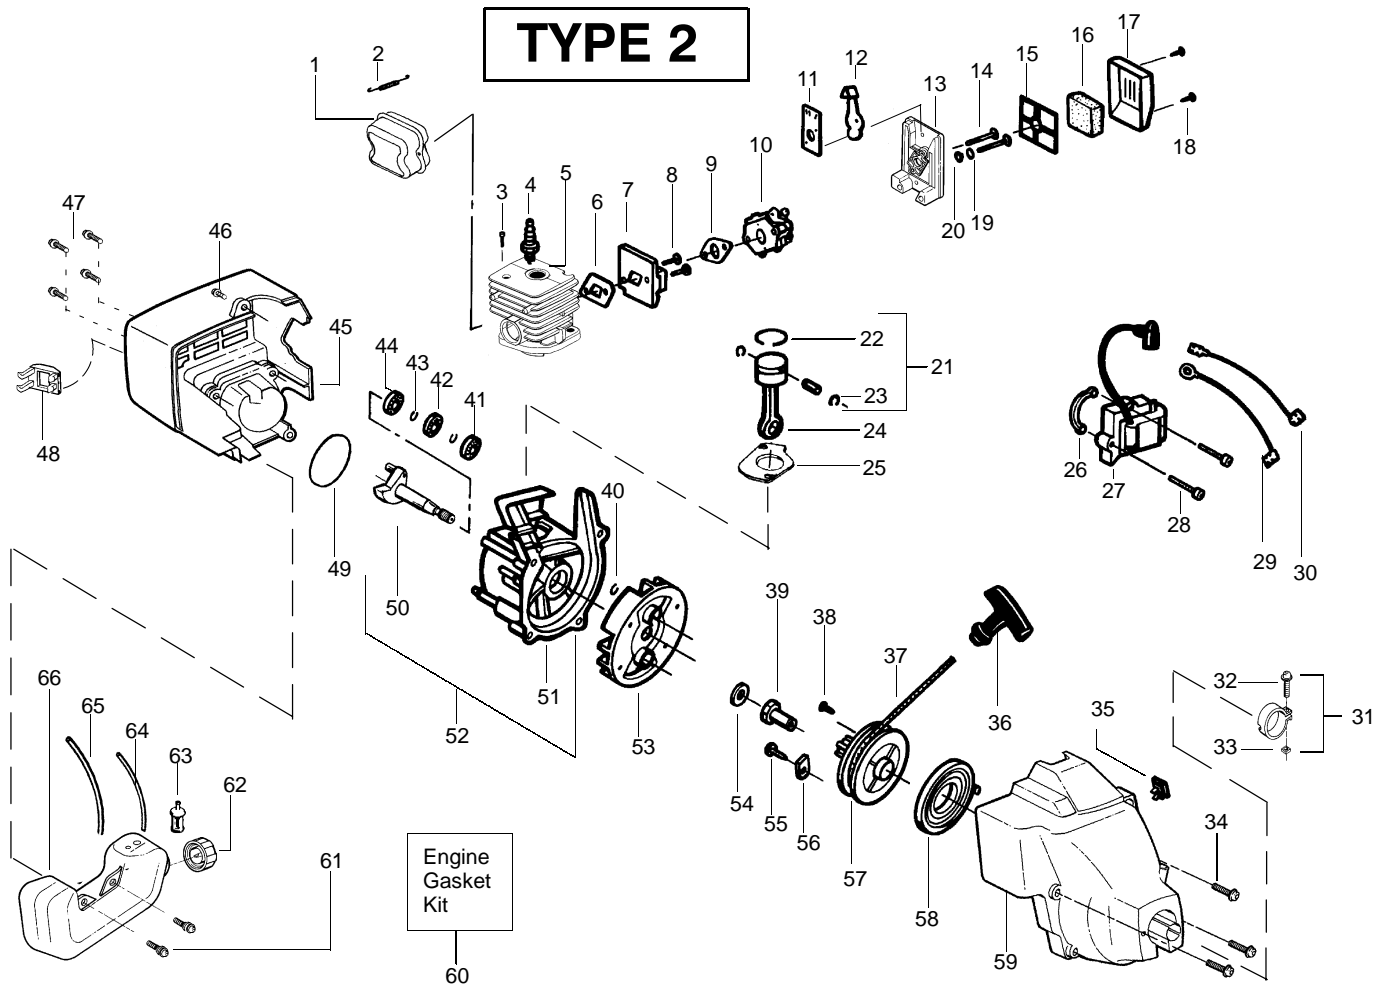

Ref.	Part No.	Description	Ref.	Part No.	Description	Ref.	Part No.	Description
1.	530071396	Kit - Muffler (incl. 2)	24.	530069945	Assy-Connecting Rod	49.	530071363	O-Ring-C'case (kit)
2.	530042088	Spring-Muffler	25.	530071363	Gasket-Cylinder (kit)	50.	530054753	Assy-Crankshaft
3.	530015953	Screw-Cylinder	26.	530036145	Spacer-Module	51.	530012462	Assy-Crankcase (Incl. 41-44)
4.	952030164	Spark Plug (RCJ 6Y)	27.	530055160	Module-Ignition	52.	530071360	Assy-C'case & C'shaft (Incl. 40,50,51)
5.	530071359	Kit - Cylinder	28.	530015954	Screw	53.	530069886	Assy-Flywheel
6.	530071363	Gasket-Cyl/Carb.(kit)	29.	530014662	Assy-Ground Wire	54.	530015828	Washer-Flat
7.	530055459	Adaptor-Carb.	30.	530014663	Assy-Leadwire	55.	530015775	Screw
8.	530016014	Screw	31.	530056365	Assy-Nose Cone Clamp (Incls. 32&33)	56.	530027523	Retainer
9.	530071363	Gasket-Carb.(kit)	32.	530016381	Screw-Nose Cone	57.	530069400	Kit-Starter Pulley (Incl. 38)
10.	530069754	Kit - Carburetor Ass'y (Incl. Limiter Cap)	33.	530016382	Nut-Nose Cone	58.	530042085	Spring-Starter
11.	530038747	Plate-Choke Mounting	34.	530015810	Screw	59.	530069685	Kit-Fan Hsg./Shroud
12.	530038686	Shutter-Choke	35.	530071356	Kit-Momentary Switch	60.	530071363	Kit-Engine Gasket (Incl. 6,9,25,49)
13.	530052431	Box-Air	36.	530027569	Handle-Starter	61.	530016379	Retainer-Fuel Tank
14.	530016353	Screw	37.	530069232	Kit - Rope	62.	530014347	Assy-Fuel Cap w/ret.
15.	530036569	Plate - Filter Support	38.	530016080	Screw	63.	530095646	Assy-Fuel Pickup
16.	530036575	Foam-Air Filter	39.	530038604	Coupling-Drive	64.	530069247	Kit-Fuel Line (Small)
17.	530036568	Cover-Air Filter	40.	530015941	Retain. Ring-C'shaft	65.	530069216	Kit-Fuel Line (Large)
18.	530015880	Screw	41.	530032124	Bearing-Outer	66.	530049379	Assy-Fuel Tank (Incl. cap, fuel line, filter)
19.	530015852	Spacer-Choke	42.	530019179	Seal-C'case			
20.	530015254	Washer	43.	530015945	Retainer Ring-C'case			
21.	530071357	Kit - Piston (Incl. 22, 23 & Pin)	44.	530032125	Bearing-Inner			
22.	530055120	Ring-Piston	45.	530069685	Kit-Fan Hsg./Shroud			
23.	530015162	Retainer-Piston Pin	46.	530015934	Screw			
			47.	530015810	Screw			
			48.	530054536	Guard-Muffler