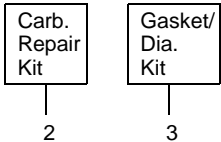

✓ = NEW PART NUMBER FOR THIS IPL ★ = REFER TO THE SERVICE REFERENCE INDICATED FOR MORE INFORMATION. (LOCATED AT END OF IPL)

Carburetor Assembly #530069754 WA-226

TYPE 1,2,3,4

Ref.	Part No.	Description
1.	530038403	Limiter Cap
2.	530069838	Carburetor Repair Kit (KIT = Indicates Contents)
3.	530069844	Gasket Diaphragm Kit (• = Indicates Contents)
4.	530035341	Needle-Idle
5.	530035342	Spring-Idle Needle