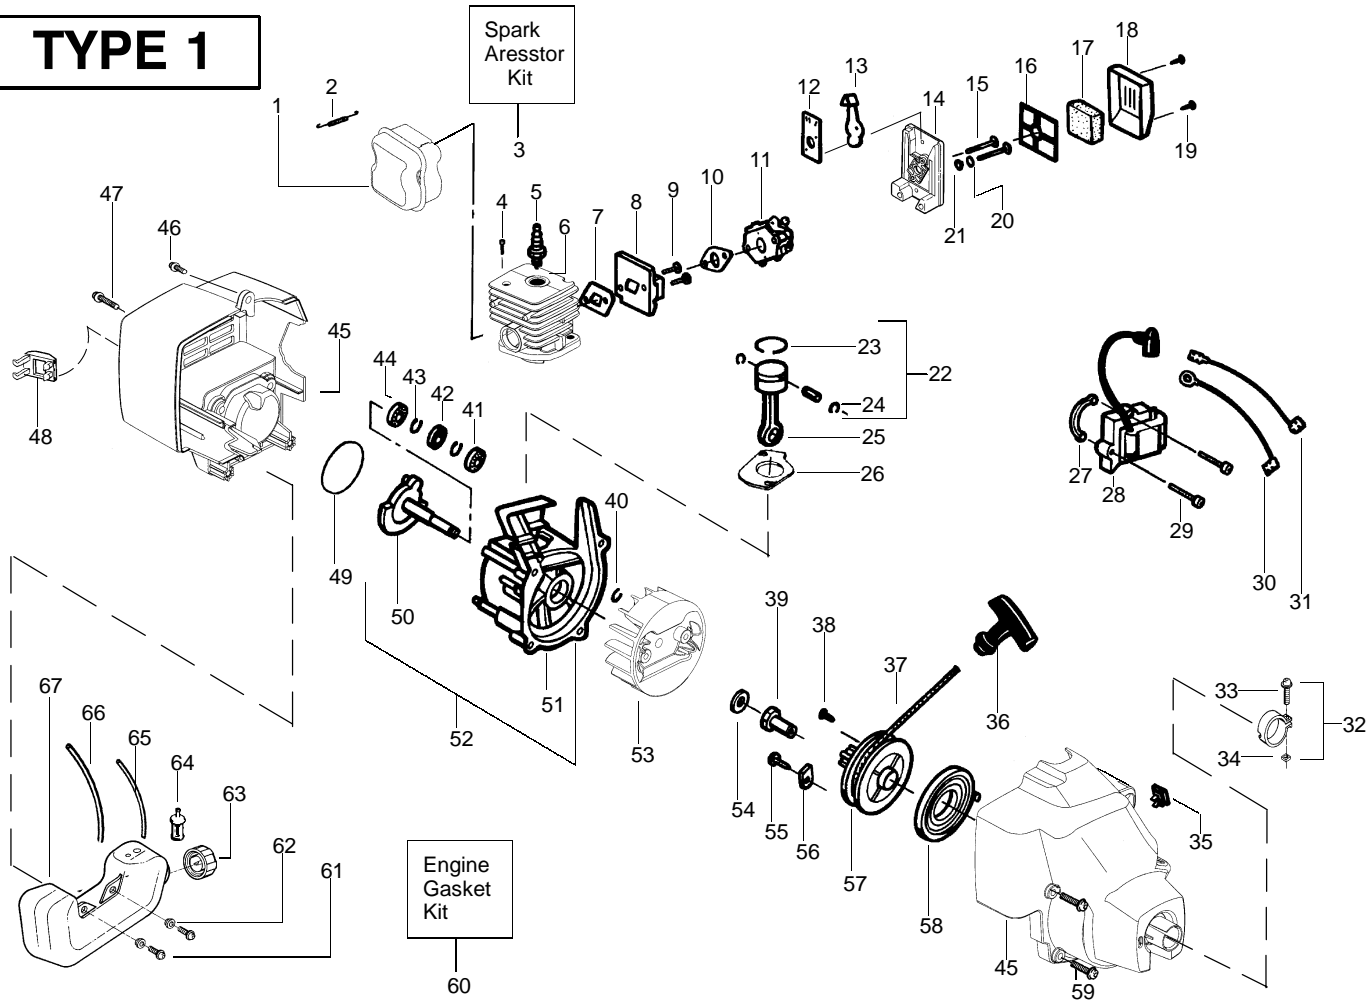

TYPE 1

Ref.	Part No.	Description	Ref.	Part No.	Description	Ref.	Part No.	Description
1.	530071390	Kit - Muffler (incl. 2,3)	24.	530015162	Retainer-Piston Pin	49.	★★★★★	O-Ring-C'case/Shrd
2.	530042088	Spring-Muffler	25.	530069615	Assy-Connecting Rod	50.	530054083	Assy-Crankshaft
3.	530071391	Kit-Spark Arrestor	26.	530069913	Gasket-Cylinder	51.	530012414	Assy-Crankcase
4.	530015953	Screw-Cylinder	27.	530036145	Spacer-Module			(Incl. 41-44)
5.	952030201	Spark Plug (RCJ 8Y)	28.	530055160	Ignition Module	52.	530014729	Assy-C'case & C'shaft
6.	530069757	Kit - Cylinder	29.	530015954	Screw			(Incl. 40,50,51)
7.	530069913	Gasket-Cylind./Carb.	30.	530014662	Assy-Ground Wire	53.	530069886	Assy-Flywheel
8.	530049301	Adapter-Carb.	31.	530014663	Assy-Leadwire	54.	530015828	Washer-Flat
9.	530016014	Screw	32.	530038720	Assy-Nose Cone Clamp (Incls. 33&34)	55.	530015775	Screw
10.	530069913	Gasket-Carb.	33.	530015650	Screw-Nose Cone	56.	530027523	Retainer-Can
11.	530069754	Kit - Carburetor Ass'y (Incl. Limiter Cap)	34.	530016124	Nut-Nose Cone	57.	530069400	Kit-Starter Pulley (Incl. 39)
12.	530038747	Choke Plate Mounting	35.	530071356	Kit-Switch	58.	530042085	Spring-Starter
13.	530038686	Shutter-Choke	36.	530027569	Handle-Starter	59.	530015810	Screw
14.	530052431	Air Box	37.	530069232	Kit - Rope	60.	530069913	Kit-Engine Gasket (Incl. 7,10,26,49)
15.	530015887	Screw	38.	530016080	Screw	61.	530015886	Screw
16.	530036569	Plate - Filter Support	39.	530038604	Coupling-Drive	62.	530016131	Washer
17.	530036575	Foam-Air Filter	40.	530015941	Retain. Ring-C'shaft	63.	530014347	Assy-Fuel Cap
18.	530036568	Cover-Air Filter	41.	530032124	Outer Bearing	64.	530095646	Assy-Fuel Pickup
19.	530015880	Screw	42.	530019179	C'case Seal	65.	530069247	Kit-Fuel Line (Small)
20.	530015852	Spacer-Choke	43.	530015945	Retainer Ring-C'case	66.	530069216	Kit-Fuel Line (Large)
21.	530015254	Washer	44.	530032125	Inner Bearing	67.	530049379	Assy-Fuel Tank (incl. filter, lines & fuel cap)
22.	530069987	Kit - Piston (Incl. 23, 24 & Pin)	45.	530069685	Assy.-Fan Hsg/Shroud			
23.	530012472	Piston Ring	46.	530015934	Screw			
			47.	530015810	Screw			
			48.	530054536	Guard-Muffler			

✓ = NEW PART NUMBER FOR THIS IPL   ★ = REFER TO THE SERVICE REFERENCE INDICATED FOR MORE INFORMATION. (LOCATED AT END OF IPL)