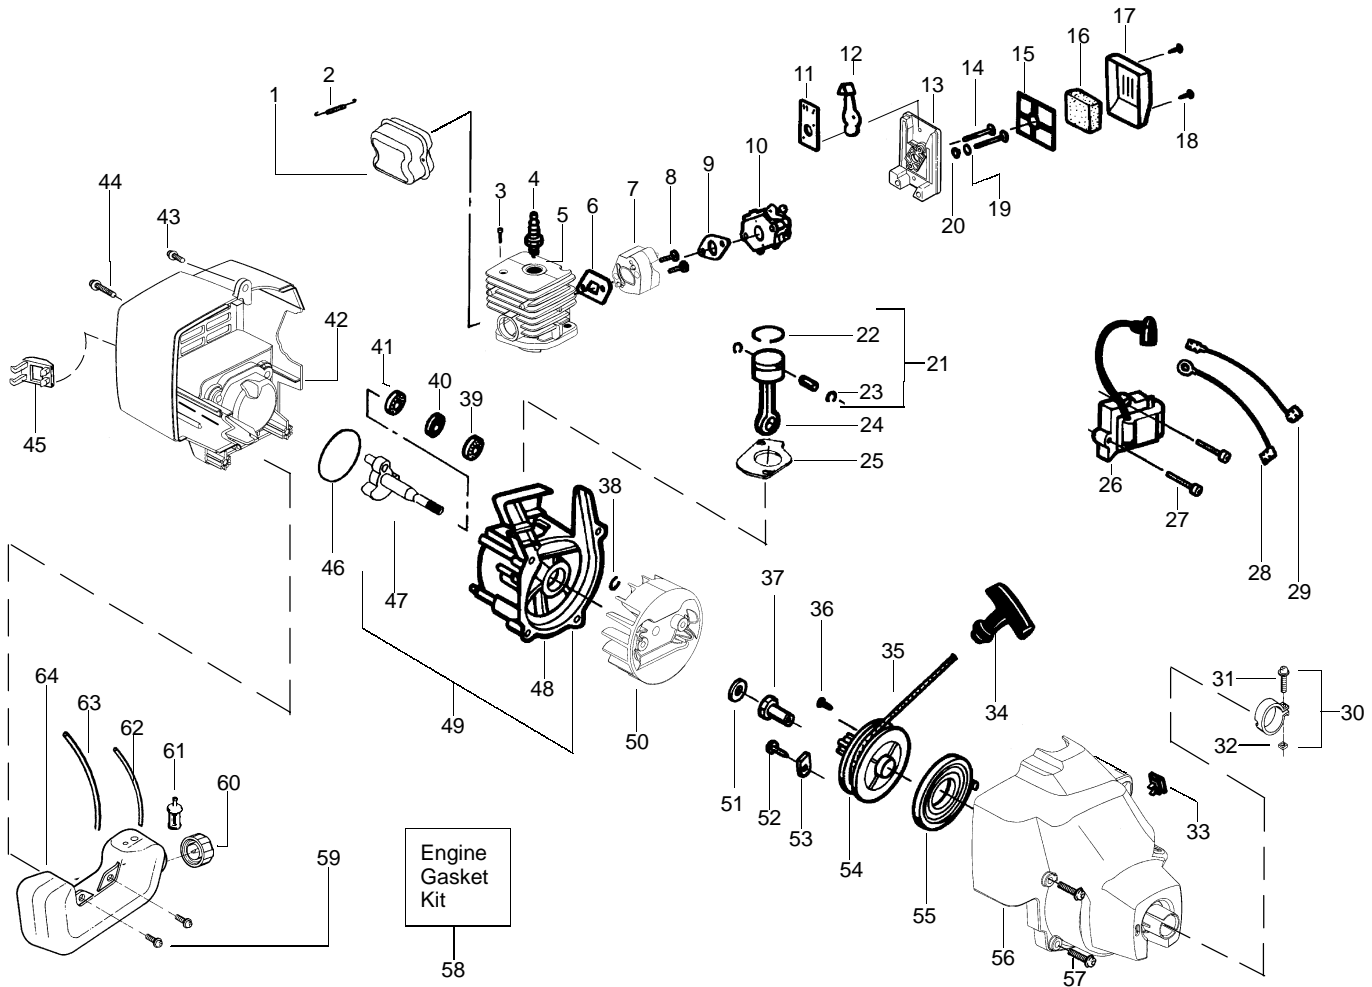

TYPE 4

Ref.	Part No.	Description	Ref.	Part No.	Description	Ref.	Part No.	Description
1.	530071396	Kit - Muffler (incl. 2)	23.	530015162	Retainer-Piston Pin	46.	530071363	O-Ring-C'case/Shrd
2.	530042088	Spring-Muffler	24.	530069945	Assy-Connecting Rod	47.	530054753	Assy-Crankshaft
3.	530015953	Screw-Cylinder	25.	530071363	Gasket-Cylinder	48.	530071627	Kit-Crankcase
4.	952030249	Spark Plug (RCJ 6Y)	26.	530055160	Ignition Module	49.	530071624	Assy-C'case & C'shaft (Incl. 39-41)
5.	530071359	Kit - Cylinder	27.	530016357	Screw	50.	530069886	Assy-Flywheel
6.	530071363	Gasket-Cylind./Carb.	28.	530014662	Assy-Ground Wire	51.	530015828	Washer-Flat
7.	530057634	Adapter-Carb.	29.	530014663	Assy-Leadwire	52.	530015775	Screw
8.	530016014	Screw	30.	530056365	Assy-Nose Cone Clamp (Incls. 31&32)	53.	530027523	Retainer-Can
9.	530071363	Gasket-Carb.	31.	530016381	Screw-Nose Cone	54.	530069400	Kit-Starter Pulley (Incl. 36)
10.	530071635	Kit - Carburetor Ass'y (WT-631)	32.	530016382	Nut-Nose Cone	55.	530042085	Spring-Starter
11.	530038747	Choke Plate Mounting	33.	530071356	Kit-Switch	56.	530069685	Kit-Fan Hsg (incl. # 42)
12.	530038686	Shutter-Choke	34.	530027569	Handle-Starter	57.	530015810	Screw
13.	530052431	Air Box	35.	530069232	Kit - Rope	58.	530071363	Kit-Engine Gasket (Incl. 6,9,25,46)
14.	530016393	Screw	36.	530016080	Screw	59.	530016379	Retainer
15.	530036569	Plate - Filter Support	37.	530038604	Coupling-Drive	60.	530014347	Assy-Fuel Cap
16.	530036575	Foam-Air Filter	38.	530015941	Retain. Ring-C'shaft	61.	530095646	Assy-Fuel Pickup
17.	530036568	Cover-Air Filter	39.	530055728	Outer Bearing	62.	530069247	Kit-Fuel Line (Small)
18.	530016349	Screw	40.	530071615	Kit-C'case Seal	63.	530069216	Kit-Fuel Line (Large)
19.	530015852	Spacer-Choke	41.	530032125	Inner Bearing	64.	530049379	Assy-Fuel Tank (incl. filter, lines & fuel cap)
20.	530015254	Washer	42.	530069685	Kit-Shroud (incl. # 56)			
21.	530071357	Kit - Piston (Incl. 22, 23 & Pin)	43.	530015934	Screw			
22.	530055120	Piston Ring	44.	530015810	Screw			
			45.	530054536	Guard-Muffler			

✓ = NEW PART NUMBER FOR THIS IPL   ★ = REFER TO THE SERVICE REFERENCE INDICATED FOR MORE INFORMATION. (LOCATED AT END OF IPL)