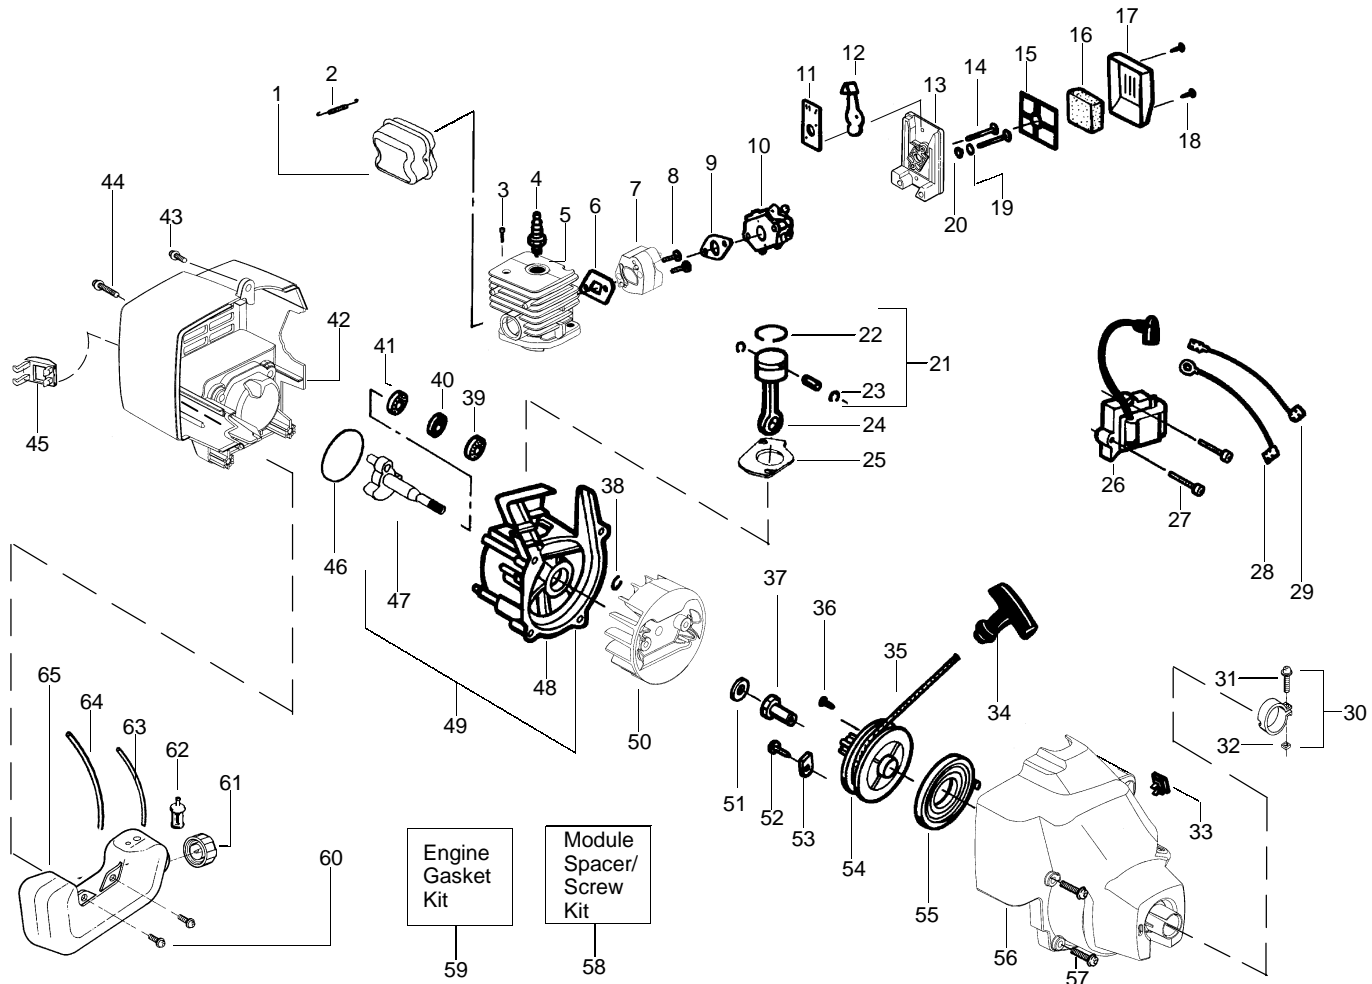

TYPE 3

Ref.	Part No.	Description	Ref.	Part No.	Description	Ref.	Part No.	Description
1.	530071396	Kit - Muffler (incl. 2)	23.	530015162	Retainer-Piston Pin	46.	530071363	O-Ring-C'case/Shrd
2.	530042088	Spring-Muffler	24.	530069945	Assy-Connecting Rod	47.	530054753	Assy-Crankshaft
3.	530015953	Screw-Cylinder	25.	530071363	Gasket-Cylinder	48.	530071627	Kit-Crankcase (Incl. 39-41)
4.	952030249	Spark Plug (RCJ 6Y)	26.	530055160	Ignition Module	49.	530071360	Assy-C'case & C'shaft (Incl. 38,47,48)
5.	530071359	Kit - Cylinder	27.	530015954	Screw	50.	530069886	Assy-Flywheel
6.	530071363	Gasket-Cylind./Carb.	28.	530014662	Assy-Ground Wire	51.	530015828	Washer-Flat
7.	530056403	Adapter-Carb.	29.	530014663	Assy-Leadwire	52.	530015775	Screw
8.	530016014	Screw	30.	530056365	Assy-Nose Cone Clamp (Incls. 31&32)	53.	530027523	Retainer-Can
9.	530071363	Gasket-Carb.	31.	530016381	Screw-Nose Cone	54.	530069400	Kit-Starter Pulley (Incl. 36)
10.	---	Kit - Carburetor Ass'y	32.	530016382	Nut-Nose Cone	55.	530042085	Spring-Starter
	530069754	(Wa-226)	33.	530071356	Kit-Switch	56.	530069685	Kit-Fan Hsg (incl. # 42)
	530071635	(WT-631)	34.	530027569	Handle-Starter	57.	530015810	Screw
11.	530038747	Choke Plate Mounting	35.	530069232	Kit - Rope	58.	530071731	Kit-Module Spacer & Screws
12.	530038686	Shutter-Choke	36.	530016080	Screw	59.	530071363	Kit-Engine Gasket (Incl. 6,9,25,46)
13.	530052431	Air Box	37.	530038604	Coupling-Drive	60.	530016379	Retainer
14.	530016353	Screw	38.	530015941	Retain. Ring-C'shaft	61.	530014347	Assy-Fuel Cap
15.	530036569	Plate - Filter Support	39.	530055728	Outer Bearing	62.	530095646	Assy-Fuel Pickup
16.	530036575	Foam-Air Filter	40.	530071615	Kit-C'case Seal	63.	530069247	Kit-Fuel Line (Small)
17.	530036568	Cover-Air Filter	41.	530032125	Inner Bearing	64.	530069216	Kit-Fuel Line (Large)
18.	530016349	Screw	42.	530069685	Kit-Shroud (incl. # 56)	65.	530049379	Assy-Fuel Tank (incl. filter, lines & fuel cap)
19.	530015852	Spacer-Choke	43.	530015934	Screw			
20.	530015254	Washer	44.	530015810	Screw			
21.	530071357	Kit - Piston (Incl. 22, 23 & Pin)	45.	530054536	Guard-Muffler			
22.	530055120	Piston Ring						

↗ = NEW PART NUMBER FOR THIS IPL   * = REFER TO THE SERVICE REFERENCE INDICATED FOR MORE INFORMATION. (LOCATED AT END OF IPL)