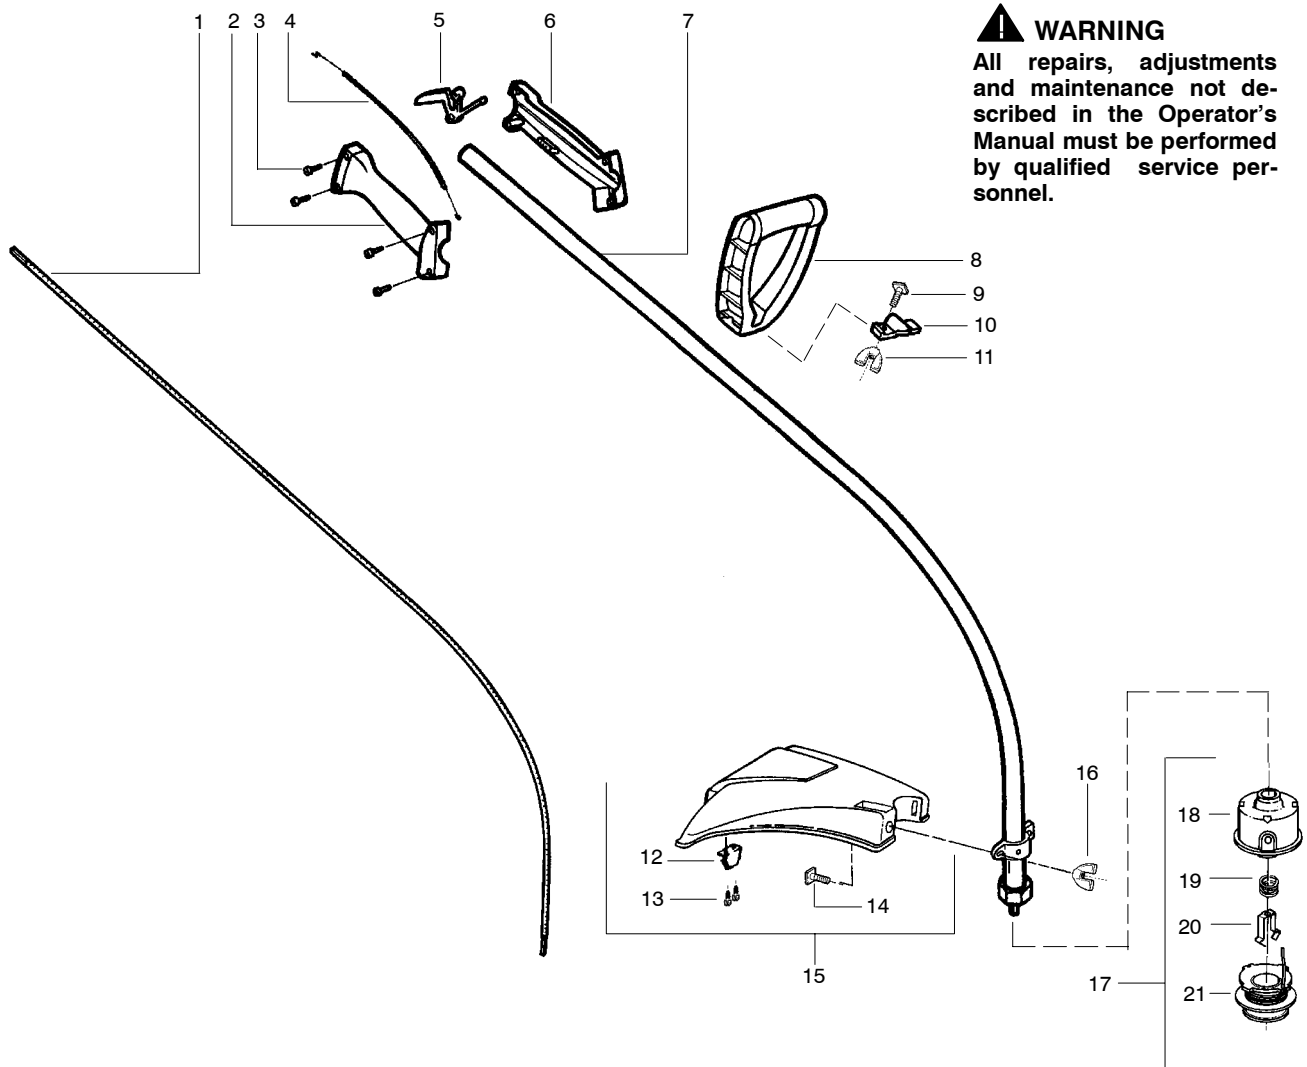

TYPE 1,2

⚠ WARNING
All repairs, adjustments and maintenance not described in the Operator's Manual must be performed by qualified service personnel.

Ref.	Part No.	Description	Ref.	Part No.	Description
1.	530095803	Shaft-Flex	15.	530069759	Kit- Shield Assy (Incl. 12,13,14,16)
2.	530038581	Throttle Hsg. (Right)	16.	530016118	Wingnut- Handle/Shield
3.	530016349	Screw- Throttle Hsg.	17.	952711593	Accy-W/E TNG 5 Cutting Head (Incl. 18-21)
4.	530071548	Assy- Throttle Cable	18.	530095770	Assy-Hub
5.	530038682	Trigger	19.	530401958	Spring- Compression
6.	530038580	Throttle Hsg. (Left)	20.	530401957	Clip- Retainer- Head
7.	530071314	Assy- Drive Shaft Hsg. (Includes #1)	21.	952711594	Accy- W/E Spool w/Line
8.	530038708	Handle- Assist	Not Shown		
9.	530015820	Bolt- Handle/Shield		530163364	Operator Manual
10.	530094742	Clamp- Handle		530054864	Decal- Start Inst.
11.	530016118	Wingnut- Handle/Shield		530055350	Decal- Shaft Warning
12.	530052286	Line Limiter			
13.	530015886	Screw- Line Limiter			
14.	530015820	Bolt- Handle/Shield			

✓ = NEW PART NUMBER FOR THIS IPL * = REFER TO THE SERVICE REFERENCE INDICATED FOR MORE INFORMATION. (LOCATED AT END OF IPL)

Carburetor Assembly Kit #530071443-C1U-W10

Ref.	Part No.	Description
1.	530038478	Limiter Cap (low)
2.	530038479	Limiter Cap (high)
3.	530071517	Kit-Carburetor Repair (KIT=Indicates Contents)
4.	530071442	Kit-Carburetor Minor Repair (● = Indicates Contents)