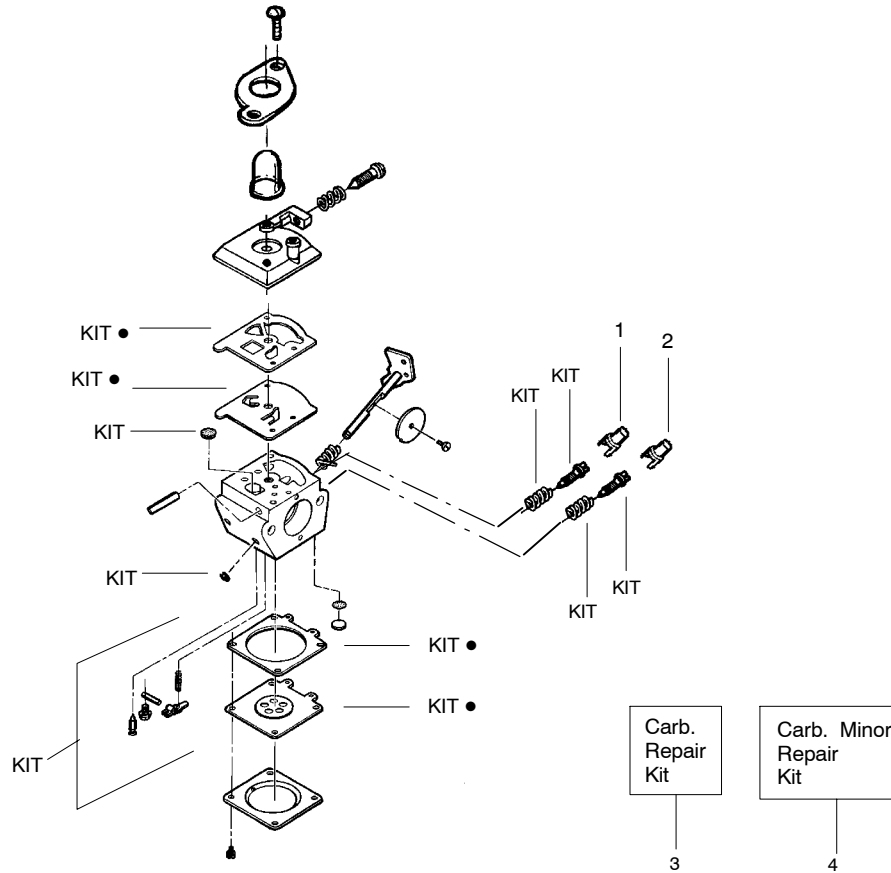

Carburetor Assembly Kit #530071443-C1U-W10

Ref.	Part No.	Description
1.	530038478	Limiter Cap (low)
2.	530038479	Limiter Cap (high)
3.	530071517	Kit-Carburetor Repair (KIT=Indicates Contents)
4.	530071442	Kit-Carburetor Minor Repair (● = Indicates Contents)

Kit - Carburetor Assembly No. 530071628 - C1U-W10B

Note: No Repair kits are available for this carburetor, please order the complete assembly part number 530-071628 (C1U-W10B)