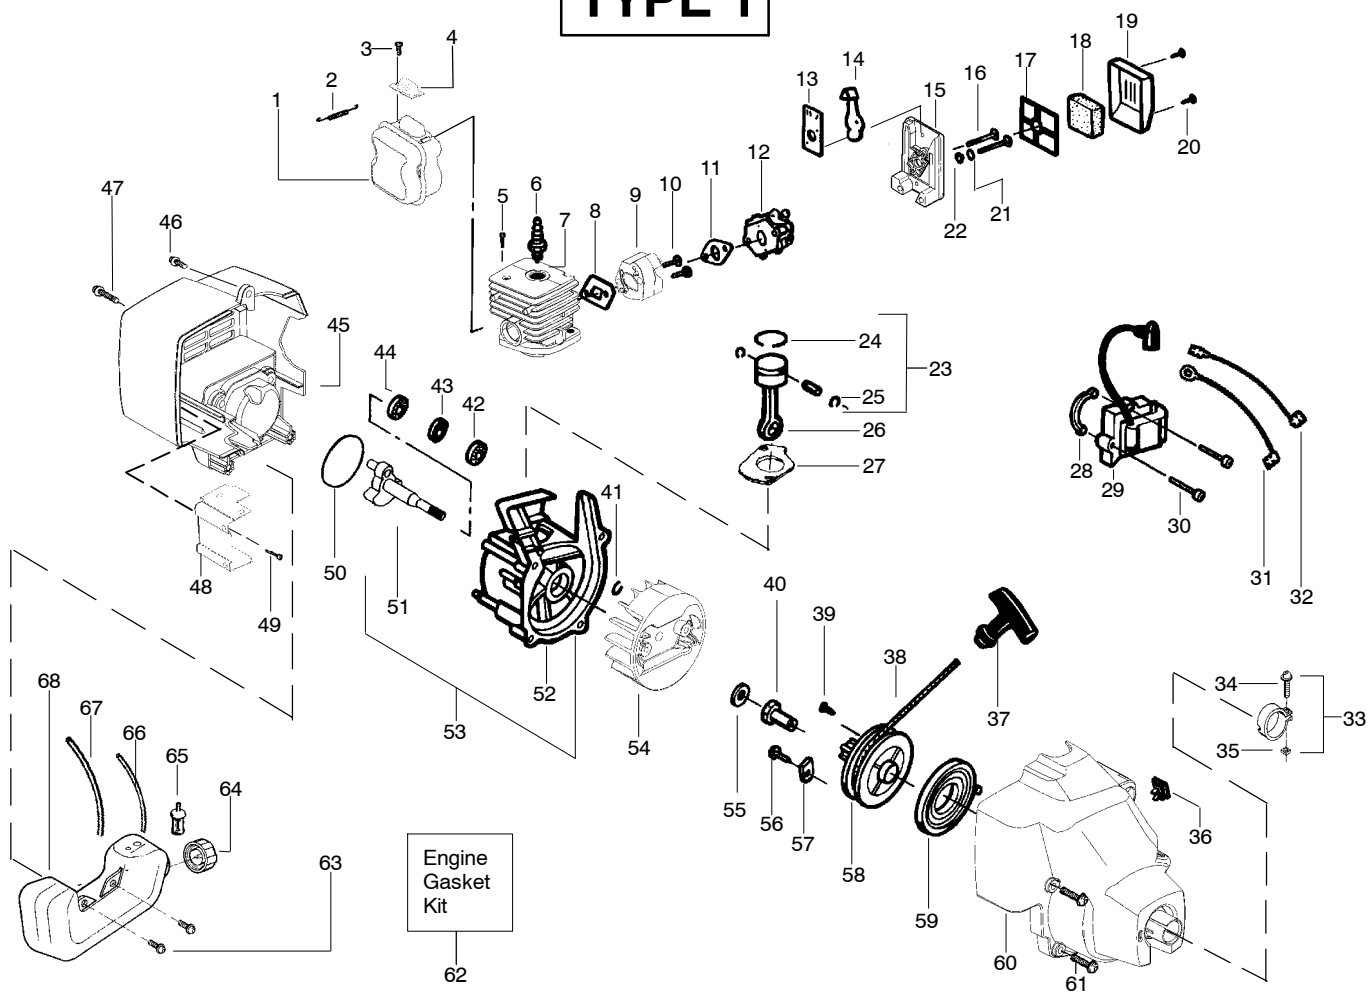

TYPE 1

Ref.	Part No.	Description	Ref.	Part No.	Description	Ref.	Part No.	Description
1.	530071362	Kit - Muffler (incl. 2,3,4)	24.	530055120	Piston Ring	49.	530015805	Screw
2.	530042088	Spring-Muffler	25.	530015162	Retainer-Piston Pin	50.	530071363	O-Ring-C'case/Shrd
3.	530015241	Screw-Screen	26.	530069945	Assy-Connecting Rod	51.	530054753	Assy-Crankshaft
4.	530071361	Kit-Spark Arrestor	27.	530071363	Gasket-Cylinder	52.	530012491	Assy-Crankcase (Incl. 42-44)
5.	530015953	Screw-Cylinder	28.	530036145	Spacer-Module	53.	530071360	Assy-C'case & C'shaft (Incl. 41,51,52)
6.	952030249	Spark Plug (RCJ 6Y)	29.	530055160	Ignition Module	54.	530069886	Assy-Flywheel
7.	530071359	Kit - Cylinder	30.	530015954	Screw	55.	530015828	Washer-Flat
8.	530071363	Gasket-Cylind./Carb.	31.	530014662	Assy-Ground Wire	56.	530015775	Screw
9.	530056403	Adapter-Carb.	32.	530014663	Assy-Leadwire	57.	530027523	Retainer-Can
10.	530016309	Screw	33.	530056365	Assy-Nose Cone Clamp (Incls. 34&35)	58.	530069400	Kit- Starter Pulley (Incl. 39)
11.	530071363	Gasket-Carb.	34.	530016381	Screw-Nose Cone	59.	530042085	Spring- Starter
12.	---	Kit - Carburetor Ass'y	35.	530016382	Nut-Nose Cone	60.	530056706	Assy.-Fan Hsg
	530071443	(C1U-W10)	36.	530071356	Kit-On/Off Switch	61.	530015810	Screw
	530071628	(C1U-W10B)	37.	530027569	Handle- Starter	62.	530071363	Kit-Engine Gasket (Incl. 8,11,27,50)
13.	530038747	Choke Plate Mounting	38.	530069232	Kit - Rope	63.	530016379	Screw
14.	530038686	Shutter-Choke	39.	530016080	Screw	64.	530014347	Assy-Fuel Cap
15.	530052431	Air Box	40.	530038604	Coupling-Drive	65.	530095646	Assy-Fuel Pickup
16.	530016353	Screw	41.	530015941	Retain. Ring-C'shaft	66.	530069247	Kit-Fuel Line (Small)
17.	530036569	Plate - Filter Support	42.	530055728	Outer Bearing	67.	530069216	Kit-Fuel Line (Large)
18.	530036575	Foam-Air Filter	43.	530071615	Kit-C'case Seal	68.	530049379	Assy-Fuel Tank (incl. filter, lines & fuel cap)
19.	530054414	Cover-Air Filter	44.	530032125	Inner Bearing			
20.	530015892	Screw	45.	530056710	Shroud-Rear			
21.	530015852	Spacer-Choke	46.	530015934	Screw			
22.	530015254	Washer	47.	530015810	Screw			
23.	530071357	Kit - Piston (Incl. 24, 25 & Pin)	48.	530055351	Shield-Heat			

↗ = NEW PART NUMBER FOR THIS IPL   ★ = REFER TO THE SERVICE REFERENCE INDICATED FOR MORE INFORMATION. (LOCATED AT END OF IPL)