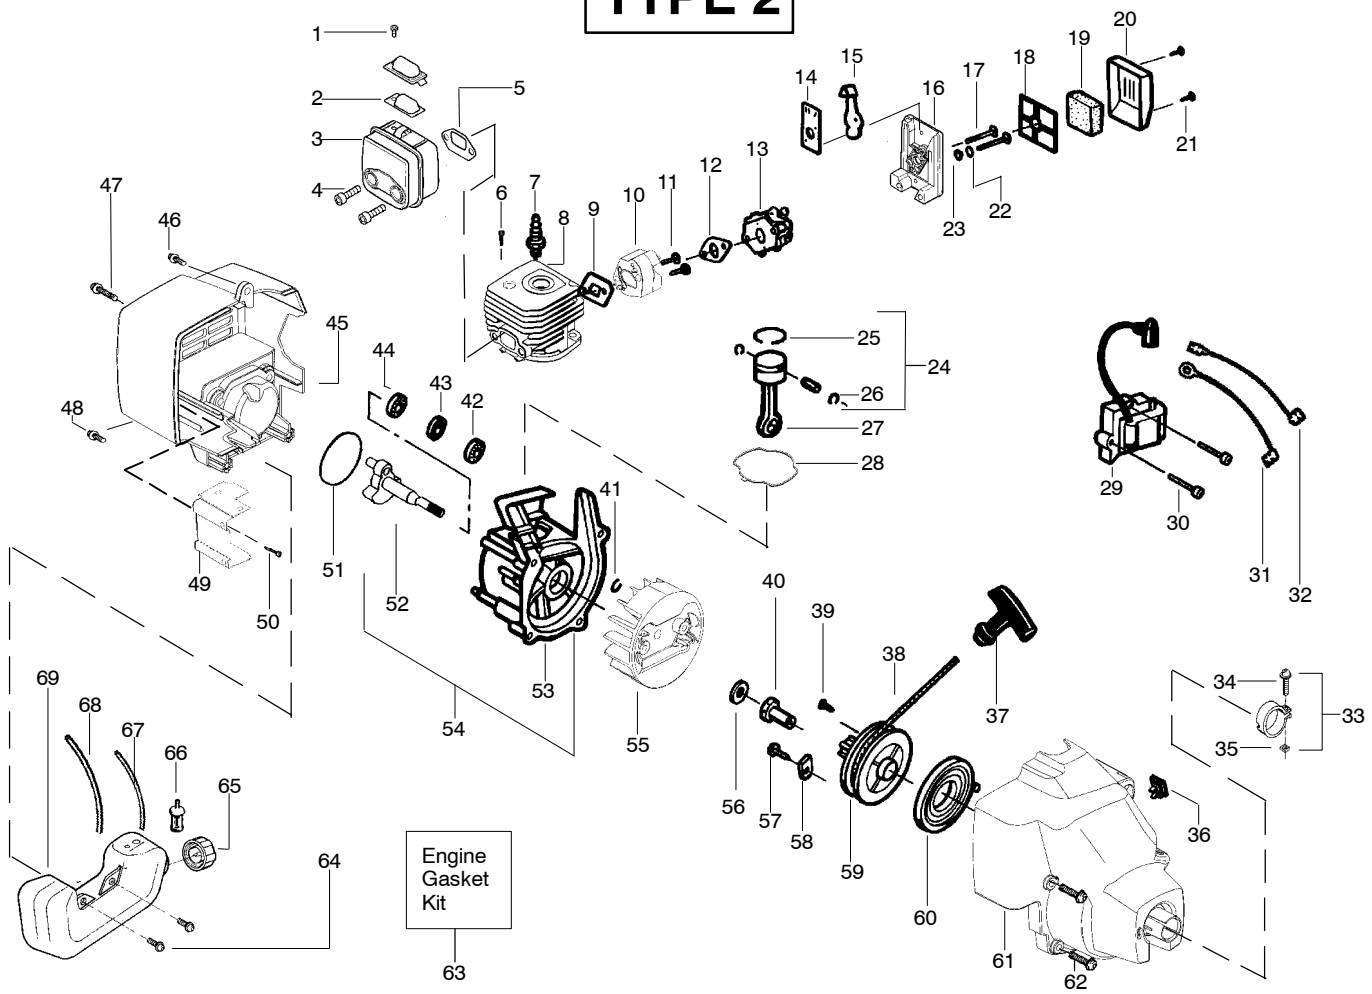

TYPE 2

Ref.	Part No.	Description	Ref.	Part No.	Description	Ref.	Part No.	Description
1.	530015241	Screw-Screen	24.	530071357	Kit - Piston (Incl. 25, 26 & Pin)	49.	530055351	Shield-Heat
2.	530071544	Kit-Spark Arrestor	25.	530055120	Piston Ring	50.	530015805	Screw
3.	530071672	Kit-Muffler (Incl. #1,2,4,5)	26.	530015162	Retainer-Piston Pin	51.	530071363	O-Ring-C'case (kit)
4.	530016338	Bolt-Muffler	27.	530069945	Assy-Connecting Rod	52.	530054753	Assy-Crankshaft
5.	530071363	Gasket-Muffler (kit)	28.	530071363	Seal-Cylinder (kit)	53.	530012510	Assy-Crankcase (Incl. 42-44)
6.	530015953	Screw-Cylinder	29.	530055160	Ignition Module	54.	530071669	Assy-C'case & C'shaft (Incl. 41,52,53)
7.	952030249	Spark Plug (RCJ 6Y)	30.	530016357	Screw	55.	530069886	Assy-Flywheel
8.	530071668	Kit - Cylinder	31.	530014662	Assy-Ground Wire	56.	530015828	Washer-Flat
9.	530071363	Gasket-Cyl./Carb.(kit)	32.	530014663	Assy-Leadwire	57.	530015775	Screw
10.	530056403	Adapter-Carb.	33.	530056365	Assy-Nose Cone Clamp (Incls. 34 & 35)	58.	530027523	Retainer-Can
11.	530016309	Screw	34.	530016381	Screw-Nose Cone	59.	530069400	Kit-Starter Pulley (Incl. 39)
12.	530071363	Gasket-Carb. (kit)	35.	530016382	Nut-Nose Cone	60.	530042085	Spring-Starter
13.	530071628	Kit - Carburetor Ass'y (C1U-W10B)	36.	530071356	Kit-Switch	61.	530056706	Assy.-Fan Hsg
14.	530038747	Choke Plate Mounting	37.	530027569	Handle-Starter	62.	530015810	Screw
15.	530038686	Shutter-Choke	38.	530069232	Kit - Rope	63.	530071363	Kit-Engine Gasket (Incl. 5,9,12,28,51)
16.	530052431	Air Box	39.	530016080	Screw	64.	530016379	Retainer
17.	530016353	Screw	40.	530038604	Coupling-Drive	65.	530014347	Assy-Fuel Cap
18.	530036569	Plate - Filter Support	41.	530015941	Retain. Ring-C'shaft	66.	530095646	Assy-Fuel Pickup
19.	530036575	Foam-Air Filter	42.	530055728	Outer Bearing	67.	530069247	Kit-Fuel Line (Small)
20.	530054414	Cover-Air Filter	43.	530071615	Kit-C'case Seal	68.	530069216	Kit-Fuel Line (Large)
21.	530015892	Screw	44.	530032125	Inner Bearing	69.	530049296	Assy-Fuel Tank (incl. filter, lines & fuel cap)
22.	530015852	Spacer-Choke	45.	530056710	Shroud-Rear			
23.	530015254	Washer	46.	530015934	Screw			
			47.	530015810	Screw			
			48.	530015880	Screw			

✓ = NEW PART NUMBER FOR THIS IPL   * = REFER TO THE SERVICE REFERENCE INDICATED FOR MORE INFORMATION. (LOCATED AT END OF IPL)