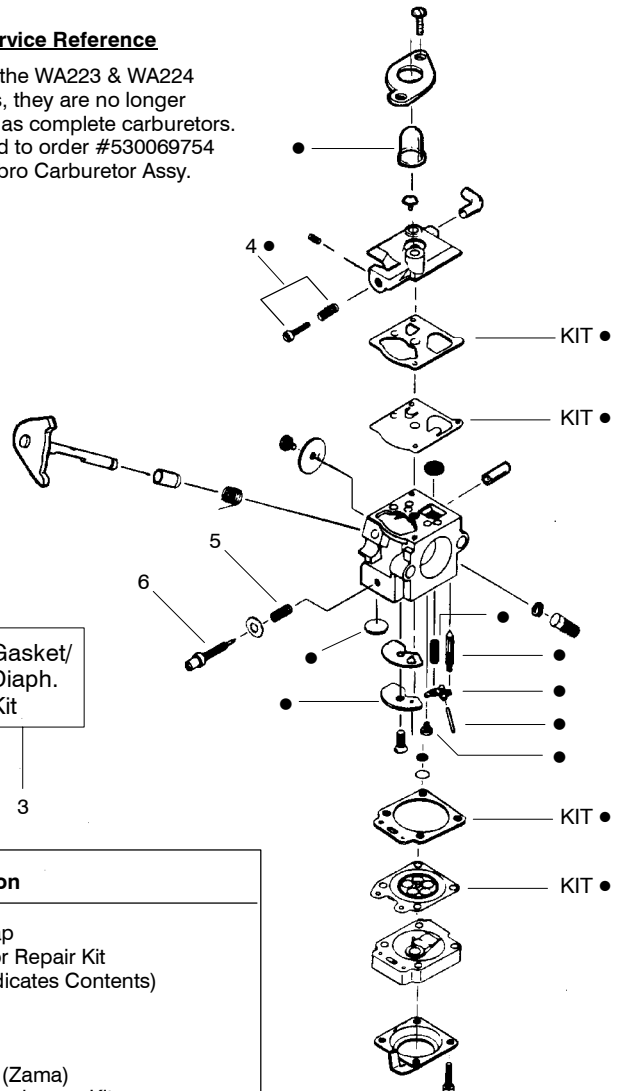

WARNING
All repairs, adjustments and maintenance not described in the Operator's Manual must be performed by qualified service personnel.

Ref.	Part No.	Description	Ref.	Part No.	Description
1.	--	Shaft-Flex	13.	530015886	Screw-Line Limiter
	530095803	Featherlite Plus 50"	14.	530069759	Kit-Shield Ass'y. (Incl. 9,11,12,13)
	530095423	Featherlite Plus 51"	15.	952701666	Cutting Head Ass'y. (Incl. 16-20)
2.	530038581	Throttle Hsg. (Right)	16.	530069690	Kit-Hub Ass'y
3.	530016349	Screw-Throttle Hsg.	17.	530401464	Spring-Compression
4.	530071548	Kit-Throttle Cable Ass'y.	18.	530401466	Clip-Retainer-Head
5.	530038682	Trigger	19.	530401467	Screw w/ Washer -Head
6.	530038580	Throttle Hsg. (Left)	20.	952711527	Spool w/Line
7.	--	Drive Shaft Hsg. Ass'y	Not Shown		
↙	530071314	Featherlite Plus 50" (steel tube) (Includes #1)		530088137	Manual
	530069880	Featherlite Plus 51" (alum. tube)		530055350	Shaft Warning Decal
8.	--	Assist Handle		530055162	Stop Decal
	530038708	Featherlite Plus		952701701	Accy-Spool Buddy Handle
	530049898	Featherlite Plus (w/spool buddy)			
9.	530015820	Bolt-Handle/Shield			
10.	--	Clamp-Handle Assist			
	530094742	Featherlite Plus			
	530049901	Featherlite Plus w/spool buddy			
11.	530016118	Wingnut-Handle/Shield			
12.	530052286	Line Limiter			

↖ = NEW PART NUMBER FOR THIS IPL

★ = REFER TO THE SERVICE REFERENCE INDICATED FOR MORE INFORMATION. (LOCATED AT END OF IPL)

Carburetor Assembly Kits

WA224 - See Service Ref.

WA226 - #530069754

C1U-W7 Zama - 530069971

Carb. Repair Kit
2

Gasket/Diaph. Kit
3

Ref.	Part No.	Description
1.	530038403	Limiter Cap
2.	-	Carburetor Repair Kit (● Indicates Contents)
	530069839	WA223
	530069841	WA224
	530069842	WA226
	530069969	C1U-W7 (Zama)
3.	-	Gasket/Diaphragm Kit (KIT= Indicates Contents)
	530069844	WA223, WA224 & WA226
	530069970	C1U-W7 (Zama)
	530035296	Idle Screw & Spring Kit
5.	530035342	Low Speed Spring
6.	530035341	Low Speed Needle