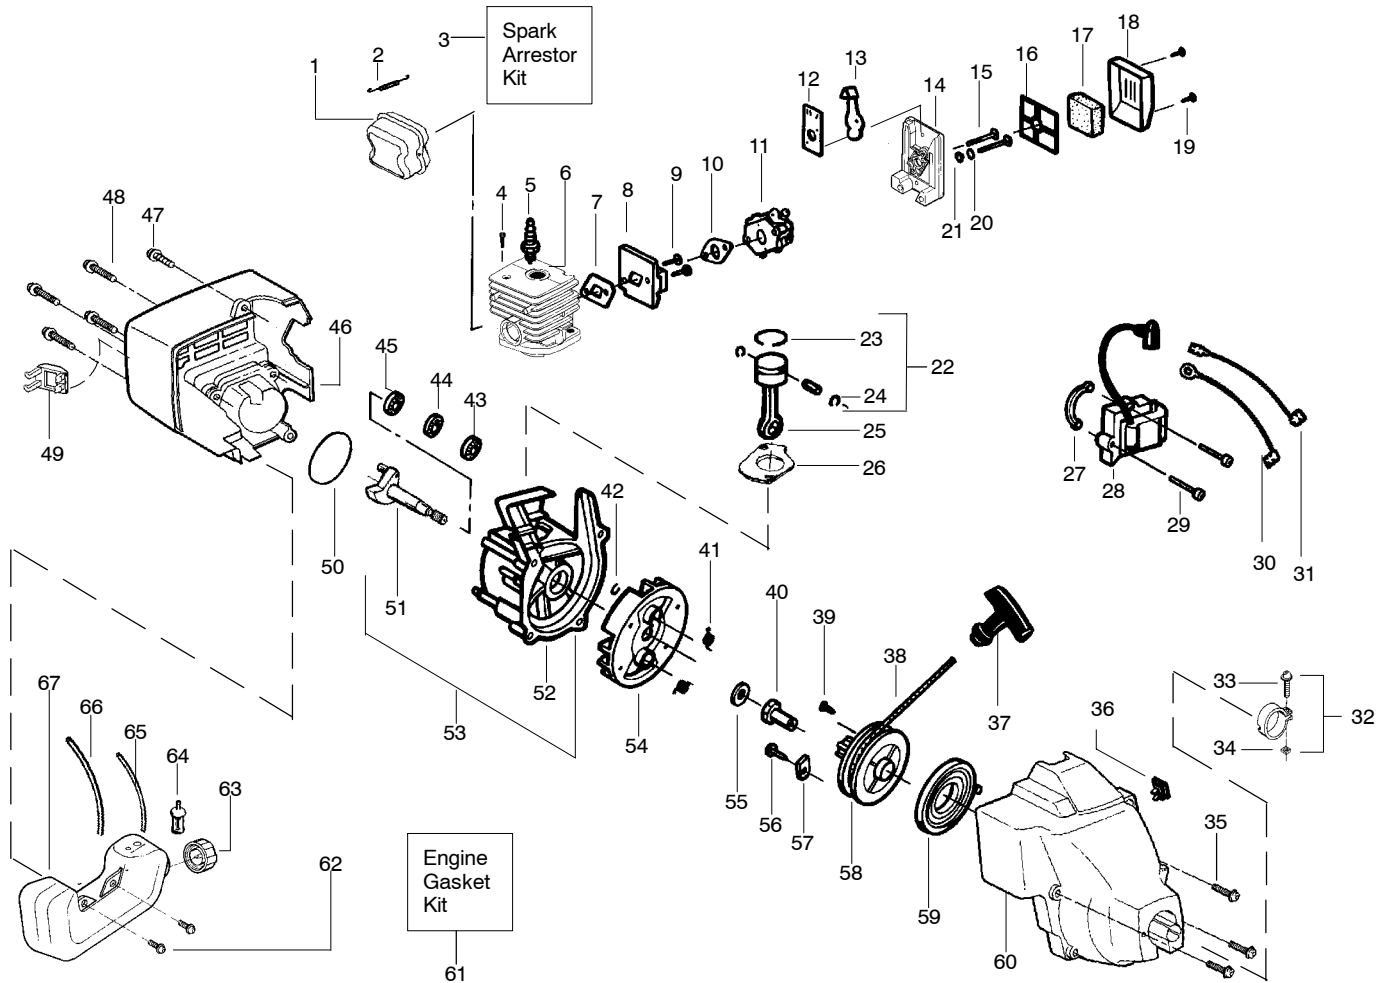

WARNING
All repairs, adjustments and maintenance not described in the Operator's Manual must be performed by qualified service personnel.

Ref.	Part No.	Description	Ref.	Part No.	Description
1.	--	Shaft-Flex	13.	530015886	Screw-Line Limiter
	530095803	Featherlite Plus 50"	14.	530069759	Kit-Shield Ass'y. (Incl. 9,11,12,13)
	530095423	Featherlite Plus 51"	15.	952701666	Cutting Head Ass'y. (Incl. 16-20)
2.	530038581	Throttle Hsg. (Right)	16.	530069690	Kit-Hub Ass'y
3.	530016349	Screw-Throttle Hsg.	17.	530401464	Spring-Compression
4.	530071548	Kit-Throttle Cable Ass'y.	18.	530401466	Clip-Retainer-Head
5.	530038682	Trigger	19.	530401467	Screw w/ Washer -Head
6.	530038580	Throttle Hsg. (Left)	20.	952711527	Spool w/Line
7.	--	Drive Shaft Hsg. Ass'y	Not Shown		
↙	530071314	Featherlite Plus 50" (steel tube) (Includes #1)		530088137	Manual
	530069880	Featherlite Plus 51" (alum. tube)		530055350	Shaft Warning Decal
8.	--	Assist Handle		530055162	Stop Decal
	530038708	Featherlite Plus		952701701	Accy-Spool Buddy Handle
	530049898	Featherlite Plus (w/spool buddy)			
9.	530015820	Bolt-Handle/Shield			
10.	--	Clamp-Handle Assist			
	530094742	Featherlite Plus			
	530049901	Featherlite Plus w/spool buddy			
11.	530016118	Wingnut-Handle/Shield			
12.	530052286	Line Limiter			

Carb. Repair Kit
2

Gasket/Diaph. Kit
3

Ref.	Part No.	Description
1.	530038403	Limiter Cap
2.	-	Carburetor Repair Kit (● Indicates Contents)
	530069839	WA223
	530069841	WA224
	530069842	WA226
	530069969	C1U-W7 (Zama)
3.	-	Gasket/Diaphragm Kit (KIT= Indicates Contents)
	530069844	WA223, WA224 & WA226
	530069970	C1U-W7 (Zama)
	530035296	Idle Screw & Spring Kit
5.	530035342	Low Speed Spring
6.	530035341	Low Speed Needle