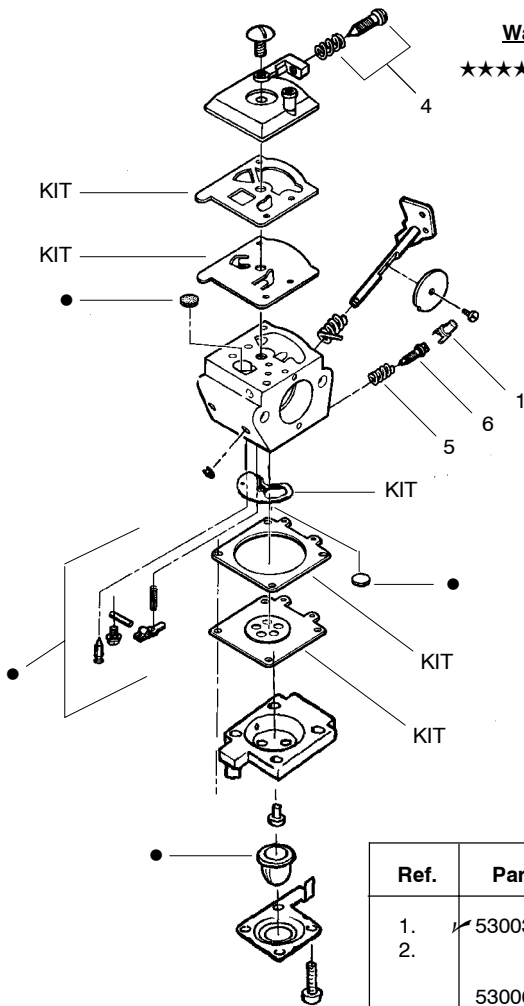

WARNING
All repairs, adjustments and maintenance not described in the Operator's Manual must be performed by qualified service personnel.

Ref.	Part No.	Description	Ref.	Part No.	Description
1.	--	Shaft-Flex	13.	530015886	Screw-Line Limiter
	530095803	Featherlite Plus 50"	14.	530069759	Kit-Shield Ass'y. (Incl. 9,11,12,13)
	530095423	Featherlite Plus 51"	15.	952701666	Cutting Head Ass'y. (Incl. 16-20)
2.	530038581	Throttle Hsg. (Right)	16.	530069690	Kit-Hub Ass'y
3.	530016349	Screw-Throttle Hsg.	17.	530401464	Spring-Compression
4.	530071548	Kit-Throttle Cable Ass'y.	18.	530401466	Clip-Retainer-Head
5.	530038682	Trigger	19.	530401467	Screw w/ Washer -Head
6.	530038580	Throttle Hsg. (Left)	20.	952711527	Spool w/Line
7.	--	Drive Shaft Hsg. Ass'y	Not Shown		
↙	530071314	Featherlite Plus 50" (steel tube) (Includes #1)		530088137	Manual
	530069880	Featherlite Plus 51" (alum. tube)		530055350	Shaft Warning Decal
8.	--	Assist Handle		530055162	Stop Decal
	530038708	Featherlite Plus		952701701	Accy-Spool Buddy Handle
	530049898	Featherlite Plus (w/spool buddy)			
9.	530015820	Bolt-Handle/Shield			
10.	--	Clamp-Handle Assist			
	530094742	Featherlite Plus			
	530049901	Featherlite Plus w/spool buddy			
11.	530016118	Wingnut-Handle/Shield			
12.	530052286	Line Limiter			

↖ = NEW PART NUMBER FOR THIS IPL

★ = REFER TO THE SERVICE REFERENCE INDICATED FOR MORE INFORMATION. (LOCATED AT END OF IPL)

Carburetor Assembly Kits

WA224 - See Service Ref.

WA226 - #530069754

C1U-W7 Zama - 530069971

Carb. Repair Kit
2

Gasket/Diaph. Kit
3

Ref.	Part No.	Description
1.	530038403	Limiter Cap
2.	-	Carburetor Repair Kit (● Indicates Contents)
	530069839	WA223
	530069841	WA224
	530069842	WA226
	530069969	C1U-W7 (Zama)
3.	-	Gasket/Diaphragm Kit (KIT= Indicates Contents)
	530069844	WA223, WA224 & WA226
	530069970	C1U-W7 (Zama)
	530035296	Idle Screw & Spring Kit
5.	530035342	Low Speed Spring
6.	530035341	Low Speed Needle