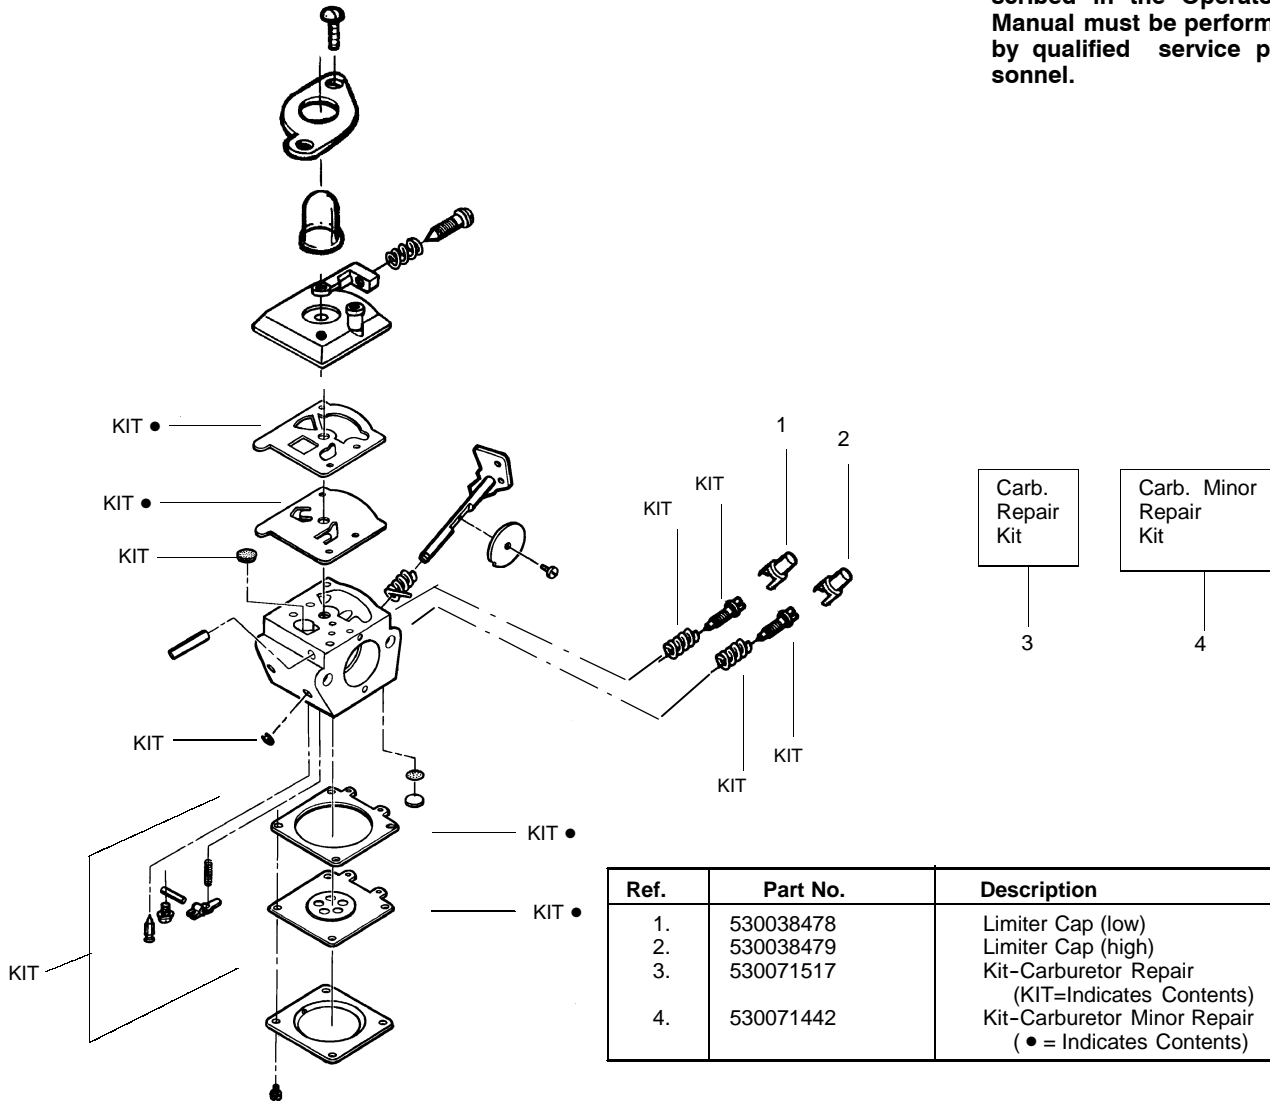

Carburetor Assembly #530071443 (C1U-W10)

⚠ WARNING

All repairs, adjustments and maintenance not described in the Operator's Manual must be performed by qualified service personnel.

Kit - Carburetor Assembly No. 530071628 - C1U-W10B

Note: No Repair kits are available for this carburetor, please order the complete assembly part number 530-071628 (C1U-W10B)