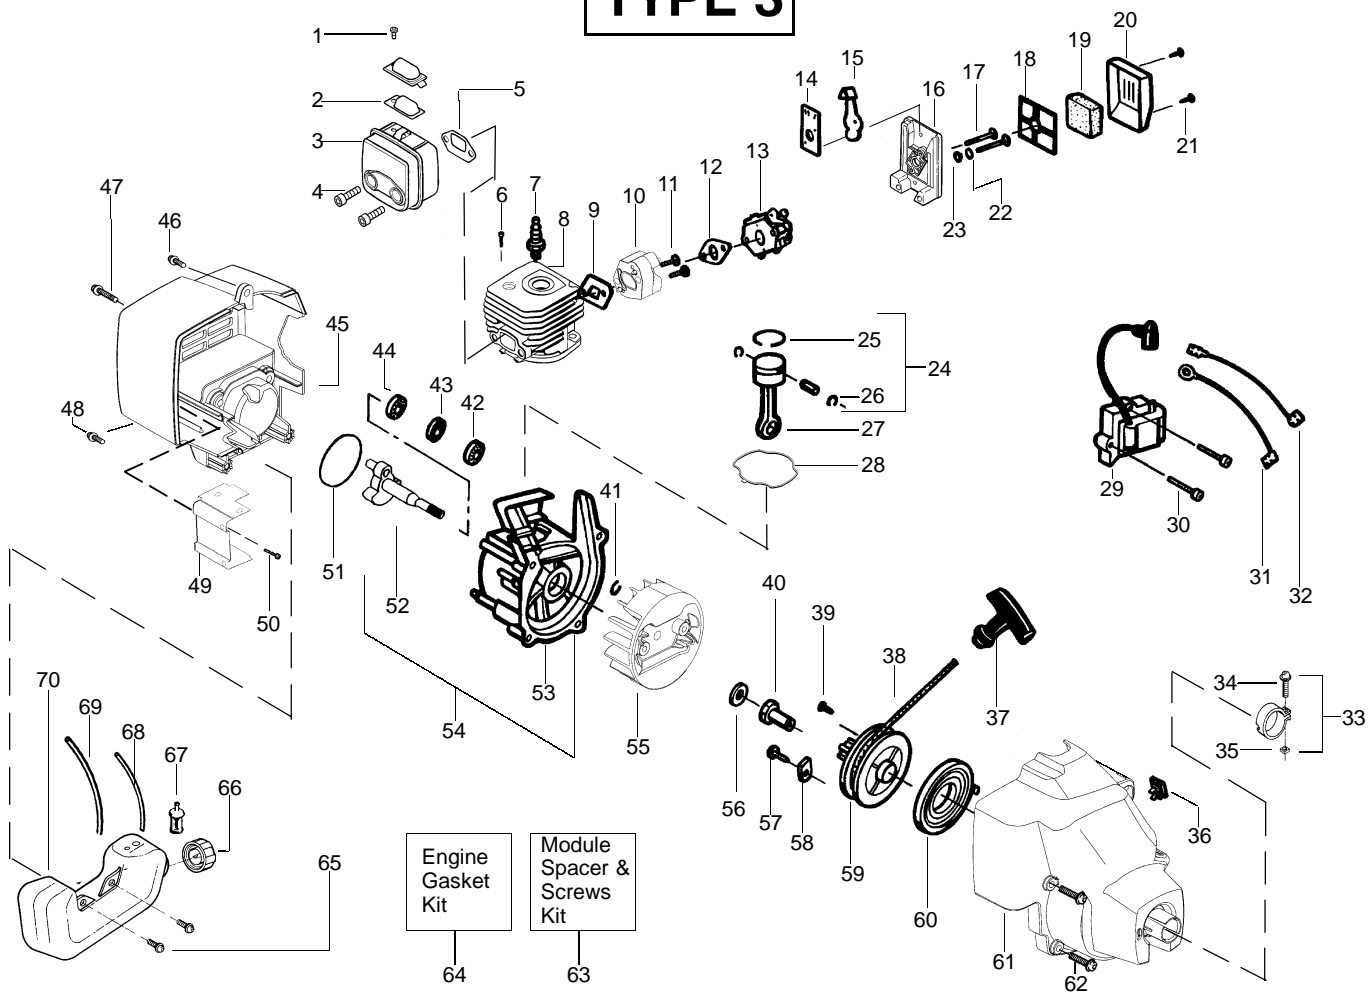

Note: Illustration may differ from actual model due to design changes

TYPE 3

Ref.	Part No.	Description	Ref.	Part No.	Description	Ref.	Part No.	Description
1.	530015241	Screw-Screen	25.	530055120	Piston Ring	51.	530071363	O-Ring-C'case (kit)
2.	530071544	Kit-Spark Arrestor	26.	530015162	Retainer-Piston Pin	52.	530054753	Assy-Crankshaft
3.	530071672	Kit-Muffler (Incl. #1,2,4,5)	27.	530069945	Assy-Connecting Rod	53.	530012510	Assy-Crankcase (Incl. 42-44)
4.	530016338	Bolt-Muffler	28.	530071363	Seal-Cylinder (kit)	54.	530071669	Assy-C'case & C'shaft (Incl. 41,52,53)
5.	530071363	Gasket-Muffler (kit)	29.	530055160	Ignition Module	55.	530069886	Assy-Flywheel
6.	530015953	Screw-Cylinder	30.	530016357	Screw	56.	530015828	Washer-Flat
7.	952030249	Spark Plug (RCJ 6Y)	31.	530014662	Assy-Ground Wire	57.	530015775	Screw
8.	530071668	Kit - Cylinder	32.	530014663	Assy-Leadwire	58.	530027523	Retainer-Can
9.	530071363	Gasket-Cyl./Carb.(kit)	33.	530056365	Assy-Nose Cone Clamp (Incls. 34 & 35)	59.	530069400	Kit-Starter Pulley (Incl. 39)
10.	530057634	Adapter-Carb.	34.	530016381	Screw-Nose Cone	60.	530042085	Spring-Starter
11.	530016309	Screw	35.	530016382	Nut-Nose Cone	61.	530056706	Assy.-Fan Hsg
12.	530071363	Gasket-Carb. (kit)	36.	530071356	Kit-Switch	62.	530015810	Screw
13.	530071628	Kit - Carburetor Ass'y (C1U-W10B)	37.	530027569	Handle-Starter	63.	530071731	Kit-Module Spacer & Screws
14.	530038747	Choke Plate Mounting	38.	530069232	Kit - Rope	64.	530071363	Kit-Engine Gasket (Incl. 5,9,12,28,51)
15.	530038686	Shutter-Choke	39.	530016080	Screw	65.	530016379	Retainer
16.	530052431	Air Box	40.	530038604	Coupling-Drive	66.	530014347	Assy-Fuel Cap
17.	530016393	Screw	41.	530015941	Retain. Ring-C'shaft	67.	530095646	Assy-Fuel Pickup
18.	530036569	Plate - Filter Support	42.	530055728	Outer Bearing	68.	530069247	Kit-Fuel Line (Small)
19.	530036575	Foam-Air Filter	43.	530071615	Kit-C'case Seal	69.	530069216	Kit-Fuel Line (Large)
20.	530054414	Cover-Air Filter	44.	530032125	Inner Bearing	70.	530049296	Assy-Fuel Tank (incl. filter, lines & fuel cap)
21.	530015892	Screw	45.	530056710	Shroud-Rear			
22.	530015852	Spacer-Choke	46.	530016349	Screw			
23.	530015254	Washer	47.	530015810	Screw			
24.	530071357	Kit - Piston (Incl. 25, 26 & Pin)	48.	530016349	Screw			
			49.	530055351	Shield-Heat			
			50.	530015805	Screw			

✓ = NEW PART NUMBER FOR THIS IPL   * = REFER TO THE SERVICE REFERENCE INDICATED FOR MORE INFORMATION. (LOCATED AT END OF IPL)