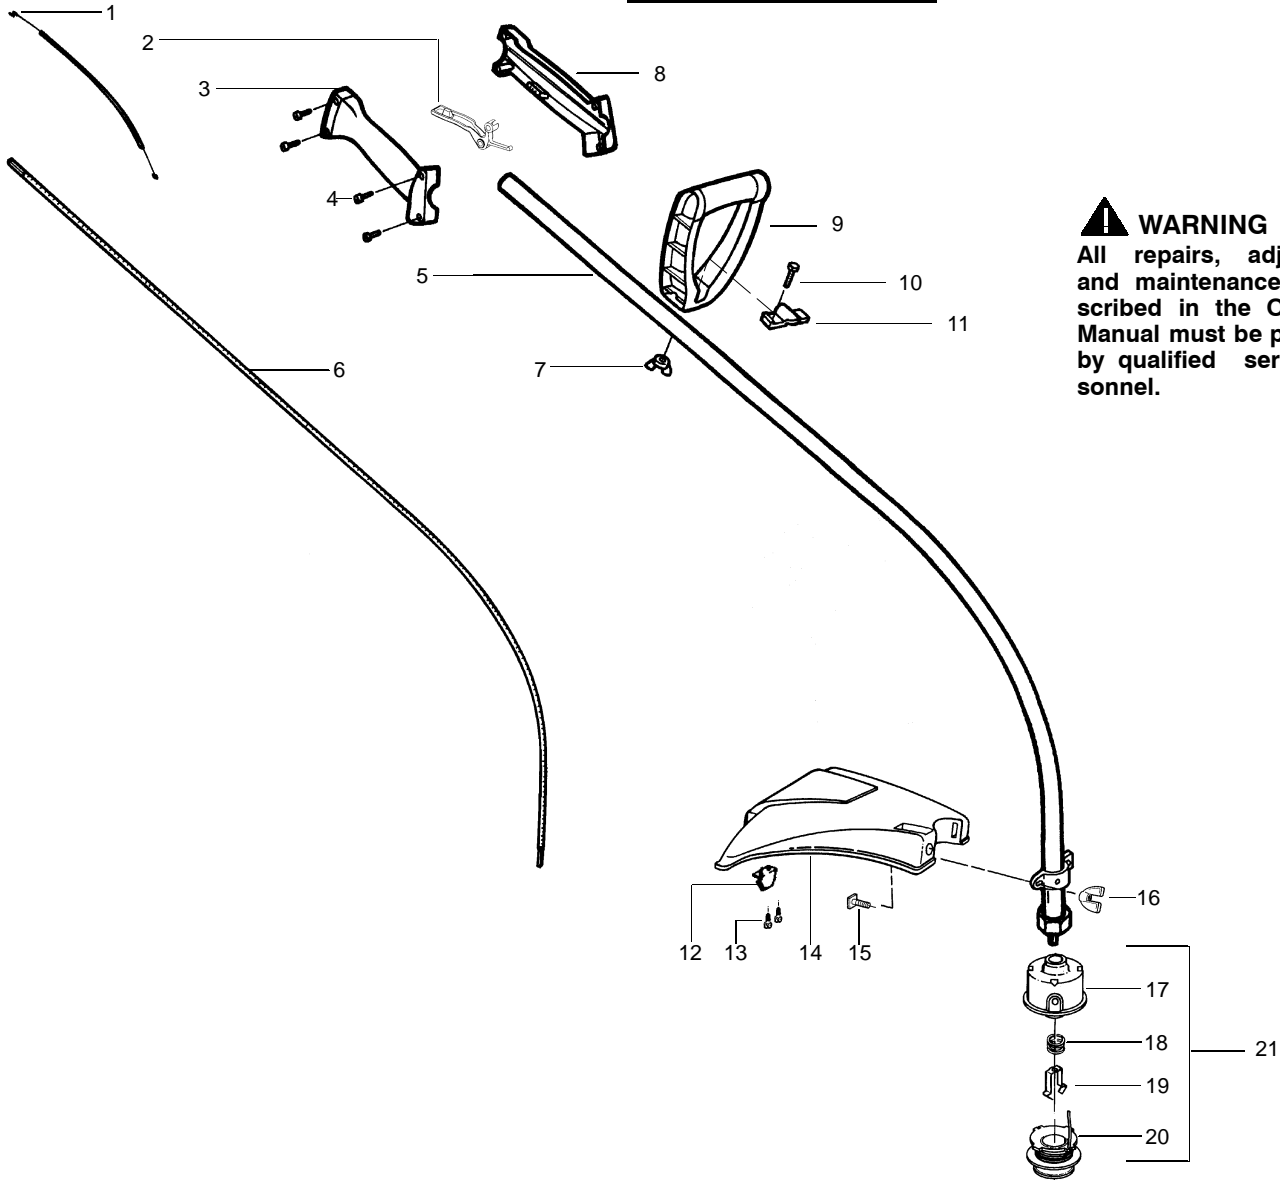

TYPE 1,2,3

⚠ WARNING
All repairs, adjustments and maintenance not described in the Operator's Manual must be performed by qualified service personnel.

Ref.	Part No.	Description	Ref.	Part No.	Description
1.	530071548	Assy-Throttle Cable	16.	530016118	Wingnut
2.	530038682	Trigger - Throttle	17.	530095770	Assy-Hub
3.	530038581	Throttle Hsg. (Right)	18.	530401958	Spring-Return
4.	530016349	Screw	19.	530401957	Retainer-Spool
5.	530071311	Drive Shaft Hsg. Ass'y	20.	952711594	Accy-Wound Spool
6.	530095242	Drive Shaft - Flex	21.	952711593	Accy-Cutting Head
7.	530016118	Wingnut			
8.	530038580	Throttle Hsg. (Left)		Not Shown	
9.	530038708	Assist Handle			
10.	530015820	Bolt-Handle/Shield		530163364	Operator's Manual
11.	530094742	Clamp-Handle Assist		530055350	Shaft Warning Decal
12.	530052287	Line Limiter		530054864	Decal-Starting Inst.
13.	530015966	Screw-Line Limiter			
14.	530069686	Shield Kit Ass'y. (Incl. 12 & 13)			
15.	530015820	Bolt-Handle/Shield			