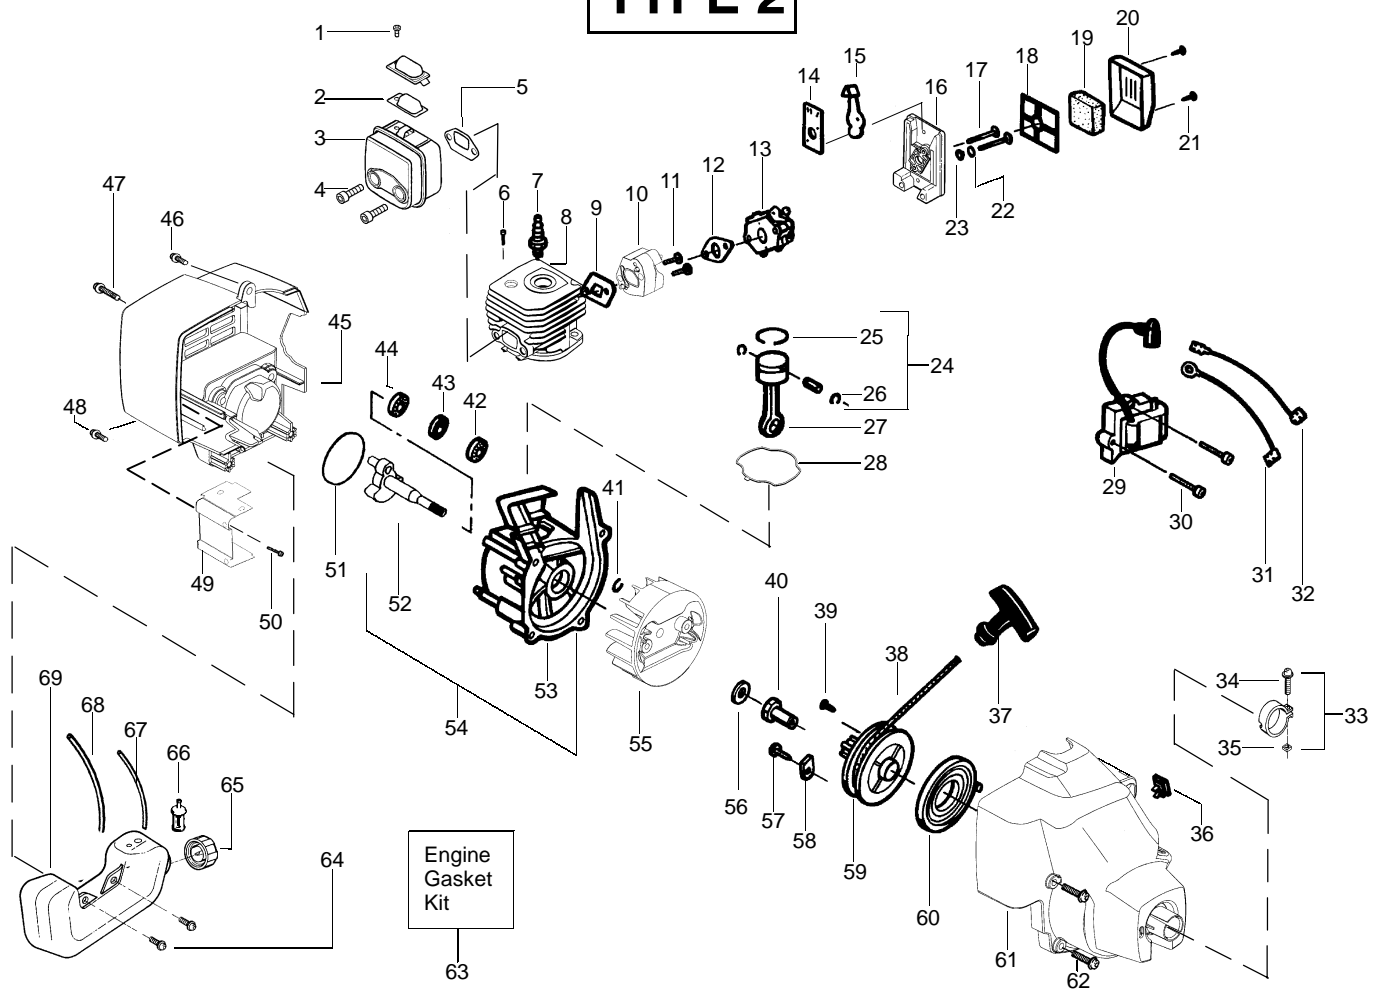

TYPE 2

Ref.	Part No.	Description	Ref.	Part No.	Description	Ref.	Part No.	Description
1.	530015241	Screw-Screen	24.	530071357	Kit - Piston (Incl. 25, 26 & Pin)	49.	530055351	Shield-Heat
2.	530071544	Kit-Spark Arrestor	25.	530055120	Piston Ring	50.	530015805	Screw
3.	530071672	Kit-Muffler (Incl. #1,2,4,5)	26.	530015162	Retainer-Piston Pin	51.	530071363	O-Ring-C'case (kit)
4.	530016338	Bolt-Muffler	27.	530069945	Assy-Connecting Rod	52.	530054753	Assy-Crankshaft
5.	530071363	Gasket-Muffler (kit)	28.	530071363	Seal-Cylinder (kit)	53.	530012510	Assy-Crankcase (Incl. 42-44)
6.	530015953	Screw-Cylinder	29.	530055160	Ignition Module	54.	530071669	Assy-C'case & C'shaft (Incl. 41,52,53)
7.	952030249	Spark Plug (RCJ 6Y)	30.	530016357	Screw	55.	530069886	Assy-Flywheel
8.	530071668	Kit - Cylinder	31.	530014662	Assy-Ground Wire	56.	530015828	Washer-Flat
9.	530071363	Gasket-Cyl./Carb.(kit)	32.	530014663	Assy-Leadwire	57.	530015775	Screw
10.	530056403	Adapter-Carb.	33.	530056365	Assy-Nose Cone Clamp (Incls. 34 & 35)	58.	530027523	Retainer-Can
11.	530016309	Screw	34.	530016381	Screw-Nose Cone	59.	530069400	Kit-Starter Pulley (Incl. 39)
12.	530071363	Gasket-Carb. (kit)	35.	530016382	Nut-Nose Cone	60.	530042085	Spring-Starter
13.	530071628	Kit - Carburetor Ass'y (C1U-W10B)	36.	530071356	Kit-Switch	61.	530056706	Assy.-Fan Hsg
14.	530038747	Choke Plate Mounting	37.	530027569	Handle-Starter	62.	530015810	Screw
15.	530038686	Shutter-Choke	38.	530069232	Kit - Rope	63.	530071363	Kit-Engine Gasket (Incl. 5,9,12,28,51)
16.	530052431	Air Box	39.	530016080	Screw	64.	530016379	Retainer
17.	530016353	Screw	40.	530038604	Coupling-Drive	65.	530014347	Assy-Fuel Cap
18.	530036569	Plate - Filter Support	41.	530015941	Retain. Ring-C'shaft	66.	530095646	Kit-Fuel Pickup
19.	530036575	Foam-Air Filter	42.	530055728	Outer Bearing	67.	530069247	Kit-Fuel Line (Small)
20.	530054414	Cover-Air Filter	43.	530071615	Kit-C'case Seal	68.	530069216	Kit-Fuel Line (Large)
21.	530015892	Screw	44.	530032125	Inner Bearing	69.	530049296	Assy-Fuel Tank (incl. filter, lines & fuel cap)
22.	530015852	Spacer-Choke	45.	530056710	Shroud-Rear			
23.	530015254	Washer	46.	530015934	Screw			
			47.	530015810	Screw			
			48.	530015880	Screw			

✓ = NEW PART NUMBER FOR THIS IPL   ★ = REFER TO THE SERVICE REFERENCE INDICATED FOR MORE INFORMATION. (LOCATED AT END OF IPL)