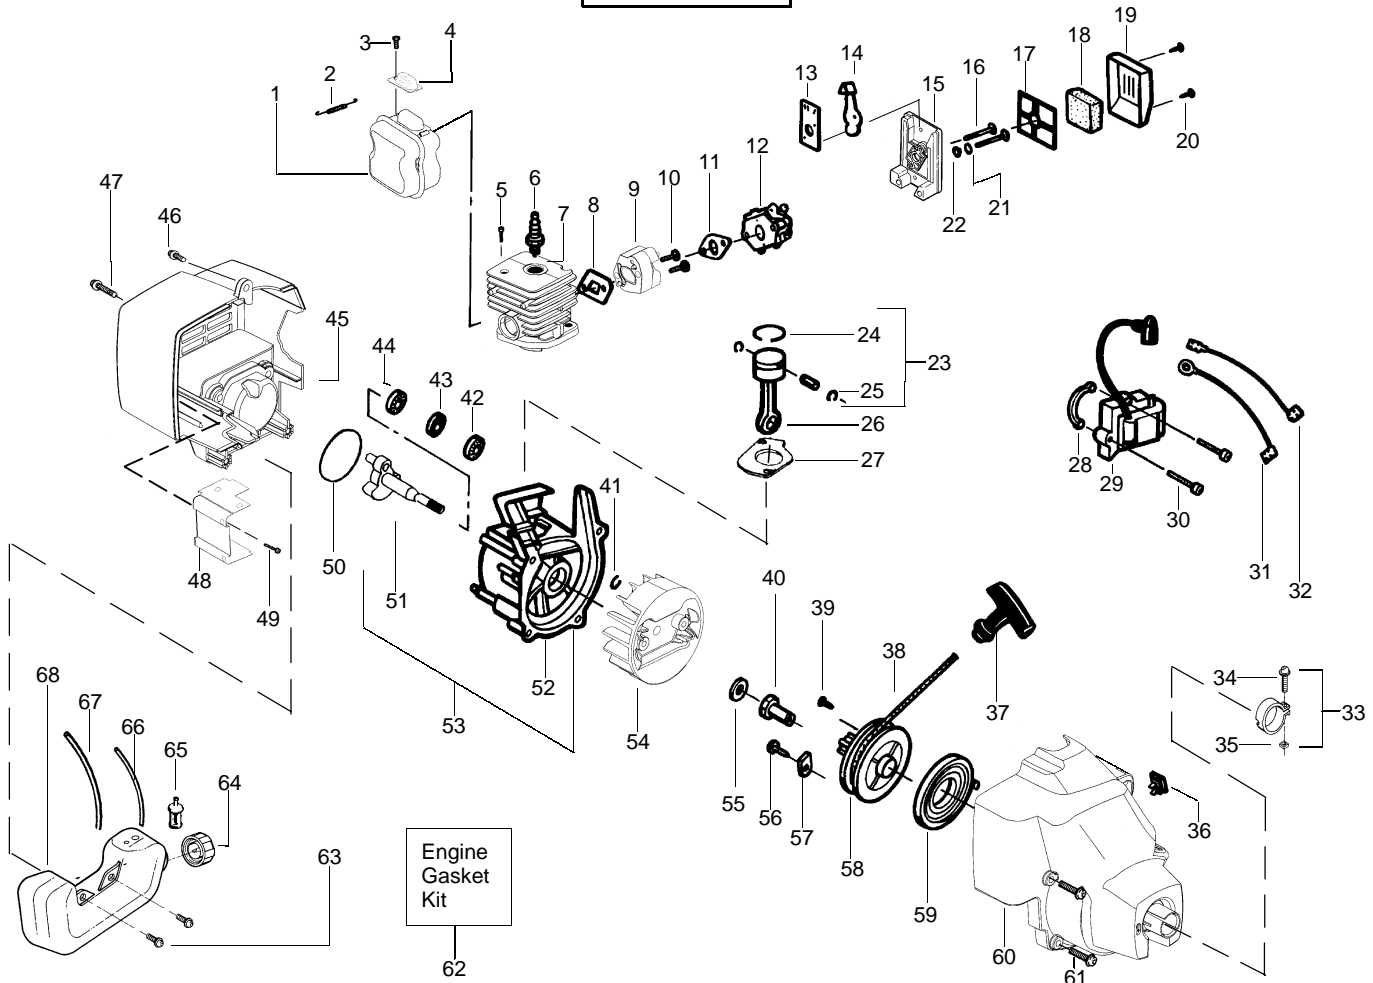

TYPE 1

Ref.	Part No.	Description	Ref.	Part No.	Description	Ref.	Part No.	Description
1.	530071362	Kit - Muffler (incl. 2,3,4)	24.	530055120	Piston Ring	49.	530015805	Screw
2.	530042088	Spring-Muffler	25.	530015162	Retainer-Piston Pin	50.	530071363	O-Ring-C'case/Shrd
3.	530015241	Screw-Screen	26.	530069945	Assy-Connecting Rod	51.	530054753	Assy-Crankshaft
4.	530071361	Kit-Spark Arrestor	27.	530071363	Gasket-Cylinder	52.	530012491	Assy-Crankcase (Incl. 42-44)
5.	530015953	Screw-Cylinder	28.	530036145	Spacer-Module	53.	530071360	Assy-C'case & C'shaft (Incl. 41,51,52)
6.	952030249	Spark Plug (RCJ 6Y)	29.	530055160	Ignition Module	54.	530069886	Assy-Flywheel
7.	530071359	Kit - Cylinder	30.	530015954	Screw	55.	530015828	Washer-Flat
8.	530071363	Gasket-Cylind./Carb.	31.	530014662	Assy-Ground Wire	56.	530015775	Screw
9.	530056403	Adapter-Carb.	32.	530014663	Assy-Leadwire	57.	530027523	Retainer-Can
10.	530016309	Screw	33.	530056365	Assy-Nose Cone Clamp (Incls. 34&35)	58.	530069400	Kit-Starter Pulley (Incl. 39)
11.	530071363	Gasket-Carb.	34.	530016381	Screw-Nose Cone	59.	530042085	Spring-Starter
12.	---	Kit - Carburetor Ass'y	35.	530016382	Nut-Nose Cone	60.	530056706	Assy.-Fan Hsg
	530071443	(C1U-W10)	36.	530071356	Kit-On/Off Switch	61.	530015810	Screw
	530071628	(C1U-W10B)	37.	530027569	Handle-Starter	62.	530071363	Kit-Engine Gasket (Incl. 8,11,27,50)
13.	530038747	Choke Plate Mounting	38.	530027569	Kit - Rope	63.	530016379	Retainer
14.	530038686	Shutter-Choke	39.	530016080	Screw	64.	530014347	Assy-Fuel Cap
15.	530052431	Air Box	40.	530038604	Coupling-Drive	65.	530095646	Assy-Fuel Pickup
16.	530016353	Screw	41.	530015941	Retain. Ring-C'shaft	66.	530069247	Kit-Fuel Line (Small)
17.	530036569	Plate - Filter Support	42.	530055728	Outer Bearing	67.	530069216	Kit-Fuel Line (Large)
18.	530036575	Foam-Air Filter	43.	530071615	Kit-C'case Seal	68.	530049379	Assy-Fuel Tank (incl. filter, lines & fuel cap)
19.	530054414	Cover-Air Filter	44.	530032125	Inner Bearing			
20.	530015892	Screw	45.	530056710	Shroud-Rear			
21.	530015852	Spacer-Choke	46.	530015934	Screw			
22.	530015254	Washer	47.	530015810	Screw			
23.	530071357	Kit - Piston (Incl. 24, 25 & Pin)	48.	530055351	Shield-Heat			

✓ = NEW PART NUMBER FOR THIS IPL

★ = REFER TO THE SERVICE REFERENCE INDICATED FOR MORE INFORMATION. (LOCATED AT END OF IPL)