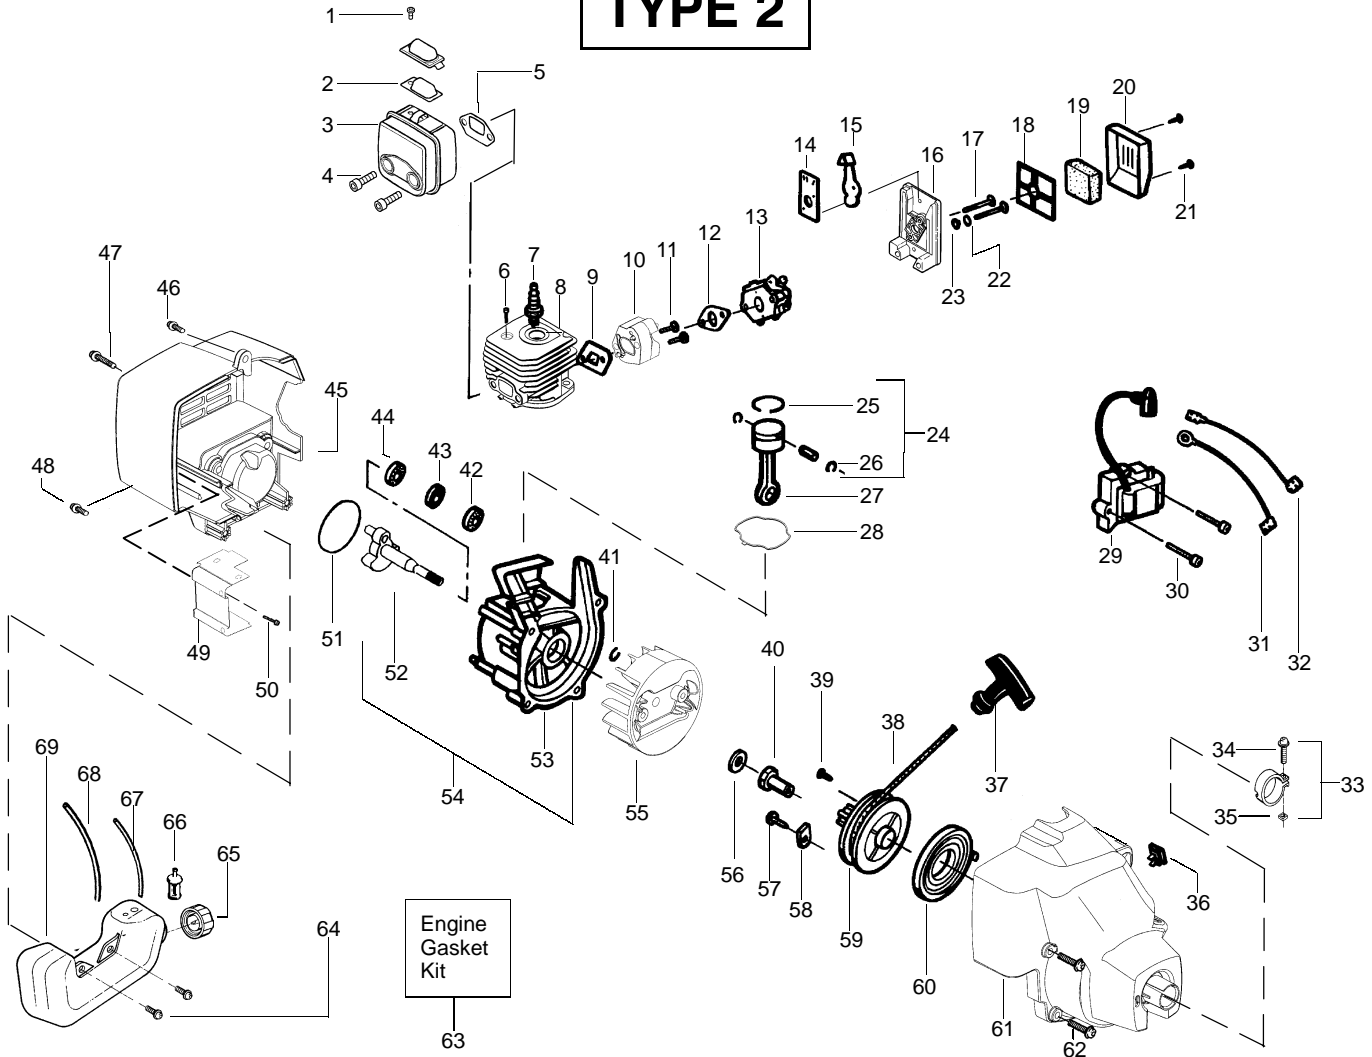

TYPE 2

Ref.	Part No.	Description	Ref.	Part No.	Description	Ref.	Part No.	Description
1.	530015241	Screw-Screen	25.	530055120	Piston Ring	49.	530055351	Shield-Heat
2.	530071544	Kit-Spark Arrestor	26.	530015162	Retainer-Piston Pin	50.	530015805	Screw
3.	530071672	Kit-Muffler (incl. 1,2,4,5)	27.	530069945	Assy-Connecting Rod	51.	530071363	O-Ring-C'case (kit)
4.	530016338	Bolt-Muffler	28.	530071363	Seal-Cylinder (kit)	52.	530054753	Assy-Crankshaft
5.	530071363	Gasket-Muffler (kit)	29.	530055160	Ignition Module	53.	530012510	Assy-Crankcase (Incl. 42-44)
6.	530015953	Screw-Cylinder	30.	530016357	Screw	54.	530071669	Assy-C'case & C'shaft (Incl. 41,52,53)
7.	952030249	Spark Plug (RCJ 6Y)	31.	530014662	Assy-Ground Wire	55.	530069886	Assy-Flywheel
8.	530071668	Kit - Cylinder	32.	530014663	Assy-Leadwire	56.	530015828	Washer-Flat
9.	530071363	Gasket-Cyl./Carb.(kit)	33.	530056365	Assy-Nose Cone Clamp (Incls. 34&35)	57.	530015775	Screw
10.	530056403	Adapter-Carb.	34.	530016381	Screw-Nose Cone	58.	530027523	Retainer-Can
11.	530016309	Screw	35.	530016382	Nut-Nose Cone	59.	530069400	Kit-Starter Pulley (Incl. 39)
12.	530071363	Gasket-Carb. (kit)	36.	530071356	Kit-Switch	60.	530042085	Spring-Starter
13.	530071628	Kit-Carb.(C1Q-W10B)	37.	530027569	Handle-Starter	61.	530056706	Assy-Fan Hsg
14.	530038747	Choke Plate Mounting	38.	530069232	Kit - Rope	62.	530015810	Screw
15.	530038686	Shutter-Choke	39.	530016080	Screw	63.	530071363	Kit-Engine Gasket (Incl. 5,9,12,28,51)
16.	530052431	Air Box	40.	530038604	Coupling-Drive	64.	530016379	Screw
17.	530016353	Screw	41.	530015941	Retain. Ring-C'shaft	65.	530014347	Assy-Fuel Cap
18.	530036569	Plate - Filter Support	42.	530055728	Outer Bearing	66.	530095646	Assy-Fuel Pickup
19.	530036575	Foam-Air Filter	43.	530071615	Kit-C'case Seal	67.	530069247	Kit-Fuel Line (Small)
20.	530054414	Cover-Air Filter	44.	530032125	Inner Bearing	68.	530069216	Kit-Fuel Line (Large)
21.	530015892	Screw	45.	530056710	Shroud-Rear	69.	530049296	Assy-Fuel Tank (incl. filter, lines & fuel cap)
22.	530015852	Spacer-Choke	46.	530016349	Screw			
23.	530015254	Washer	47.	530015810	Screw			
24.	530071357	Kit - Piston (Incl. 25, 26 & Pin)	48.	530016349	Screw			

✓ = NEW PART NUMBER FOR THIS IPL   * = REFER TO THE SERVICE REFERENCE INDICATED FOR MORE INFORMATION. (LOCATED AT END OF IPL)