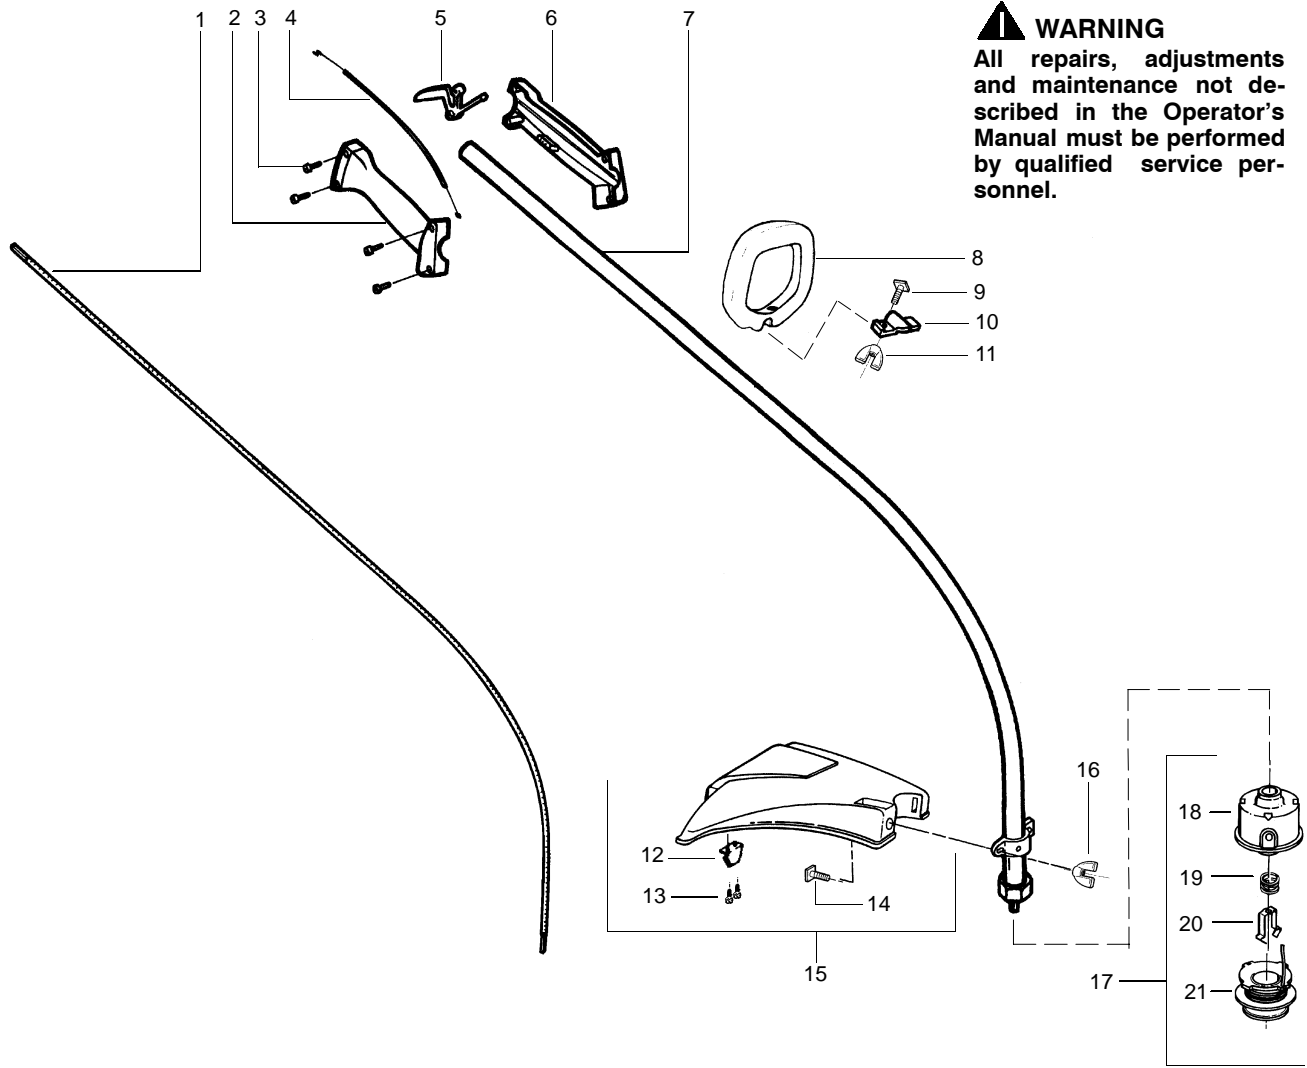

TYPE 1,2,3

⚠ WARNING
All repairs, adjustments and maintenance not described in the Operator's Manual must be performed by qualified service personnel.

Ref.	Part No.	Description	Ref.	Part No.	Description
1.	530095803	Shaft-Flex	15.	530069759	Kit-Shield Assy (Incl. 12,13,14,16)
2.	530038581	Throttle Hsg. (Right)	16.	530016118	Wingnut-Handle/Shield
3.	530016349	Screw-Throttle Hsg.	17.	952711593	Accy-W/E TNG 5 Cutting Head (Incl. 18-21)
4.	530071548	Assy-Throttle Cable	18.	530095770	Assy-Hub
5.	530038682	Trigger	19.	530401958	Spring-Compression
6.	530038580	Throttle Hsg. (Left)	20.	530401957	Clip-Retainer-Head
7.	530071315	Assy-Drive Shaft Hsg.	21.	952711594	Accy-W/E Spool w/Line
8.	530038584	Handle-Assist	Not Shown		
9.	530015820	Bolt-Handle/Shield		530163531	Operator Manual
10.	530038599	Clamp-Handle		530054864	Decal-Start Inst.
11.	530016118	Wingnut-Handle/Shield		530055350	Decal-Shaft Warning
12.	530052286	Line Limiter			
13.	530015886	Screw-Line Limiter			
14.	530015820	Bolt-Handle/Shield			