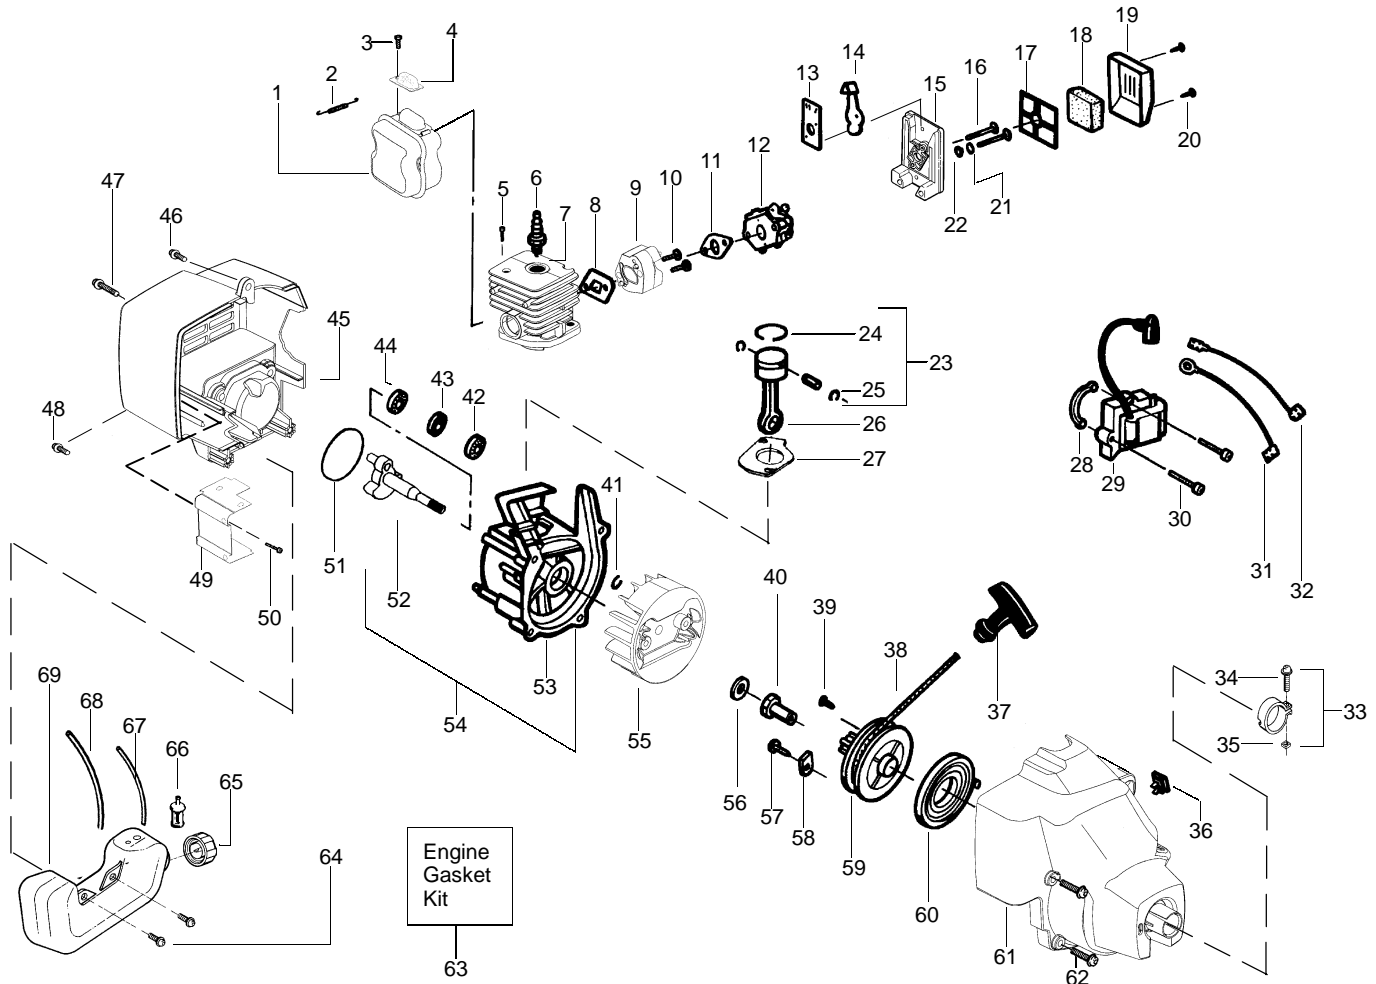

TYPE 1

Ref.	Part No.	Description	Ref.	Part No.	Description	Ref.	Part No.	Description
1.	530071362	Kit - Muffler (incl. 2,3,4)	26.	530069945	Assy-Connecting Rod	51.	530071363	O-Ring-C'case/Shrd
2.	530042088	Spring-Muffler	27.	530071363	Gasket-Cylinder	52.	530054753	Assy-Crankshaft
3.	530015241	Screw-Screen	28.	530036145	Spacer-Module	53.	530012491	Assy-Crankcase
4.	530071361	Kit-Spark Arrestor	29.	530055160	Ignition Module			(Incl. 42-44)
5.	530015953	Screw-Cylinder	30.	530015954	Screw	54.	530071360	Assy-C'case & C'shaft
6.	952030249	Spark Plug (RCJ 6Y)	31.	530014662	Assy-Ground Wire			(Incl. 41,52,53)
7.	530071359	Kit - Cylinder	32.	530014663	Assy-Leadwire	55.	530069886	Assy-Flywheel
8.	530071363	Gasket-Cylind./Carb.	33.	530056365	Assy-Nose Cone Clamp	56.	530015828	Washer-Flat
9.	530056403	Adapter-Carb.			(Incls. 34&35)	57.	530015775	Screw
10.	530016309	Screw	34.	530016381	Screw-Nose Cone	58.	530027523	Retainer-Can
11.	530071363	Gasket-Carb.	35.	530016382	Nut-Nose Cone	59.	530069400	Kit-Starter Pulley
12.	530071628	Kit-Carb.(C1U-W10B)	36.	530071356	Kit-Switch			(Incl. 39)
13.	530038747	Choke Plate Mounting	37.	530027569	Handle-Starter	60.	530042085	Spring-Starter
14.	530038686	Shutter-Choke	38.	530069232	Kit - Rope	61.	530056706	Assy.-Fan Hsg
15.	530052431	Air Box	39.	530016080	Screw	62.	530015810	Screw
16.	530016353	Screw	40.	530038604	Coupling-Drive	63.	530071363	Kit-Engine Gasket
17.	530036569	Plate - Filter Support	41.	530015941	Retain. Ring-C'shaft			(Incl. 8,11,27,51)
18.	530036575	Foam-Air Filter	42.	530055728	Outer Bearing	64.	530016379	Retainer
19.	530054414	Cover-Air Filter	43.	530071615	Kit-C'case Seal	65.	530014347	Assy-Fuel Cap
20.	530015892	Screw	44.	530032125	Inner Bearing	66.	530095646	Assy-Fuel Pickup
21.	530015852	Spacer-Choke	45.	530057242	Shroud-Rear	67.	530069247	Kit-Fuel Line (Small)
22.	530015254	Washer	46.	530015934	Screw	68.	530069216	Kit-Fuel Line (Large)
23.	530071357	Kit - Piston	47.	530015810	Screw	69.	530049296	Assy-Fuel Tank (incl. filter, lines & fuel cap)
		(Incl. 24, 25 & Pin)	48.	530015880	Screw			
24.	530055120	Piston Ring	49.	530055351	Shield-Heat			
25.	530015162	Retainer-Piston Pin	50.	530015805	Screw			

✓ = NEW PART NUMBER FOR THIS IPL   ★ = REFER TO THE SERVICE REFERENCE INDICATED FOR MORE INFORMATION. (LOCATED AT END OF IPL)