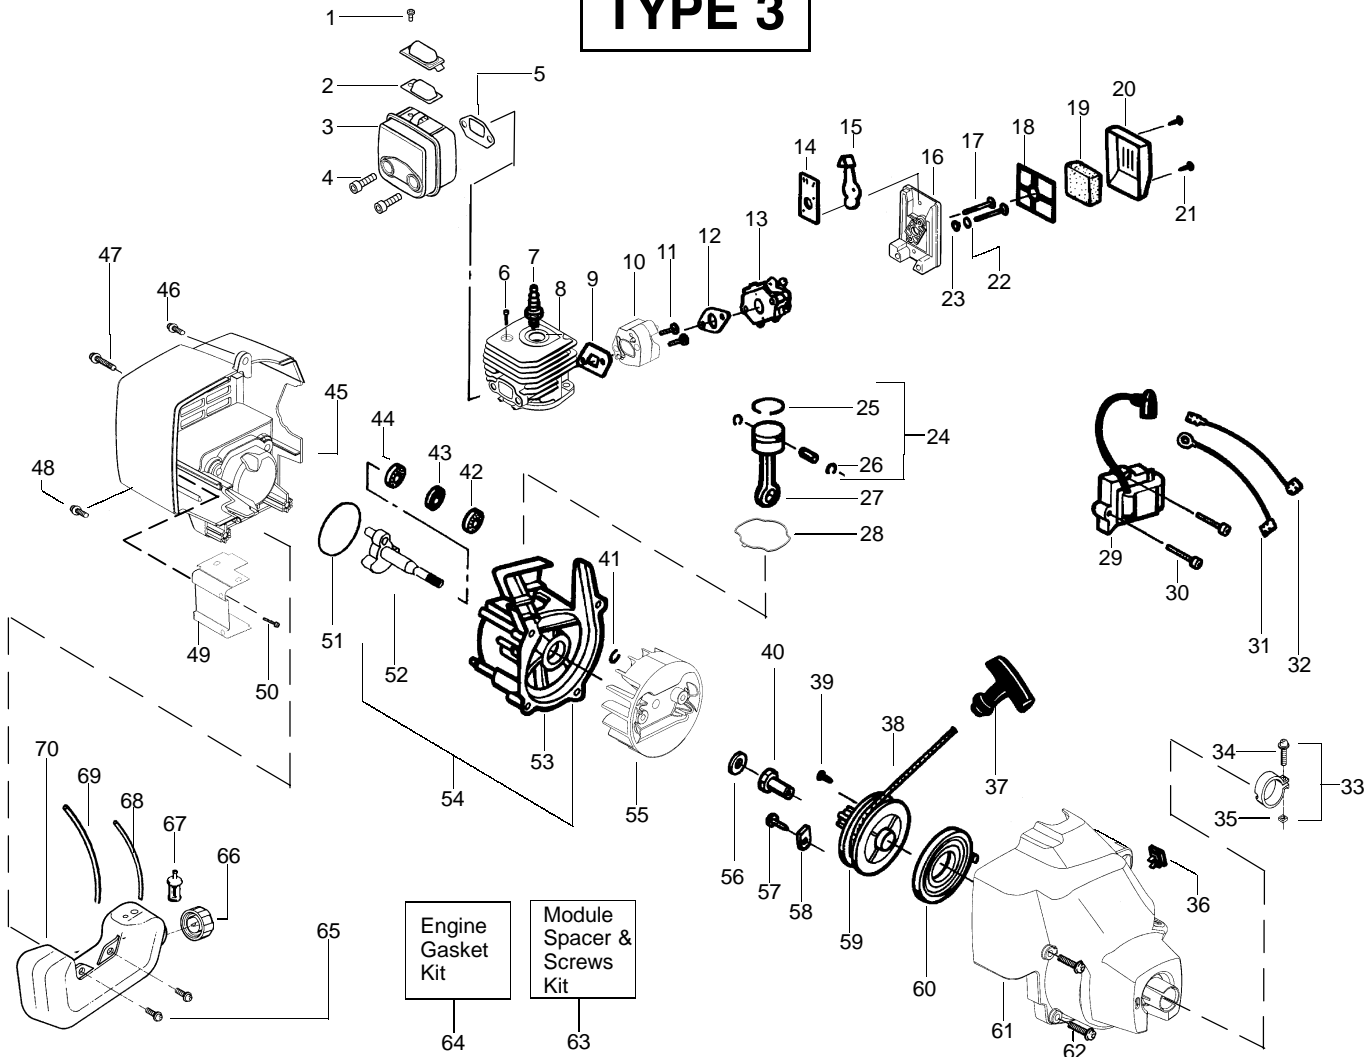

TYPE 3

Ref.	Part No.	Description	Ref.	Part No.	Description	Ref.	Part No.	Description
1.	530015241	Screw-Screen	25.	530055120	Piston Ring	51.	530071363	O-Ring-C'case (kit)
2.	530071544	Kit-Spark Arrestor	26.	530015162	Retainer-Piston Pin	52.	530054753	Assy-Crankshaft
3.	530071672	Kit-Muffler (incl. 1,2,4,5)	27.	530069945	Assy-Connecting Rod	53.	530012510	Assy-Crankcase (Incl. 42-44)
4.	530016338	Bolt-Muffler	28.	530071363	Seal-Cylinder (kit)	54.	530071669	Assy-C'case & C'shaft (Incl. 41,52,53)
5.	530071363	Gasket-Muffler (kit)	29.	530055160	Ignition Module	55.	530069886	Assy-Flywheel
6.	530015953	Screw-Cylinder	30.	530016357	Screw	56.	530015828	Washer-Flat
7.	952030249	Spark Plug (RCJ 6Y)	31.	530014662	Assy-Ground Wire	57.	530015775	Screw
8.	530071668	Kit - Cylinder	32.	530014663	Assy-Leadwire	58.	530027523	Retainer-Can
9.	530071363	Gasket-Cyl./Carb.(kit)	33.	530056365	Assy-Nose Cone Clamp (Incls. 34&35)	59.	530069400	Kit-Starter Pulley (Incl. 39)
10.	530057634	Adapter-Carb.	34.	530016381	Screw-Nose Cone	60.	530042085	Spring-Starter
11.	530016309	Screw	35.	530016382	Nut-Nose Cone	61.	530056706	Assy.-Fan Hsg
12.	530071363	Gasket-Carb. (kit)	36.	530071356	Kit-Switch	62.	530015810	Screw
13.	530071628	Kit-Carb.(C1Q-W10B)	37.	530027569	Handle-Starter	63.	530071731	Kit-Module Spacer & Screws
14.	530038747	Choke Plate Mounting	38.	530069232	Kit - Rope	64.	530071363	Kit-Engine Gasket (Incl. 5,9,12,28,51)
15.	530038686	Shutter-Choke	39.	530016080	Screw	65.	530016379	Screw
16.	530052431	Air Box	40.	530038604	Coupling-Drive	66.	530014347	Assy-Fuel Cap
17.	530016393	Screw	41.	530015941	Retain. Ring-C'shaft	67.	530095646	Assy-Fuel Pickup
18.	530036569	Plate - Filter Support	42.	530055728	Outer Bearing	68.	530069247	Kit-Fuel Line (Small)
19.	530036575	Foam-Air Filter	43.	530071615	Kit-C'case Seal	69.	530069216	Kit-Fuel Line (Large)
20.	530054414	Cover-Air Filter	44.	530032125	Inner Bearing	70.	530049296	Assy-Fuel Tank (incl. filter, lines & fuel cap)
21.	530015892	Screw	45.	530056710	Shroud-Rear			
22.	530015852	Spacer-Choke	46.	530016349	Screw			
23.	530015254	Washer	47.	530015810	Screw			
24.	530071357	Kit - Piston (Incl. 25, 26 & Pin)	48.	530016349	Screw			
			49.	530055351	Shield-Heat			
			50.	530015805	Screw			

↖ = NEW PART NUMBER FOR THIS IPL   * = REFER TO THE SERVICE REFERENCE INDICATED FOR MORE INFORMATION. (LOCATED AT END OF IPL)