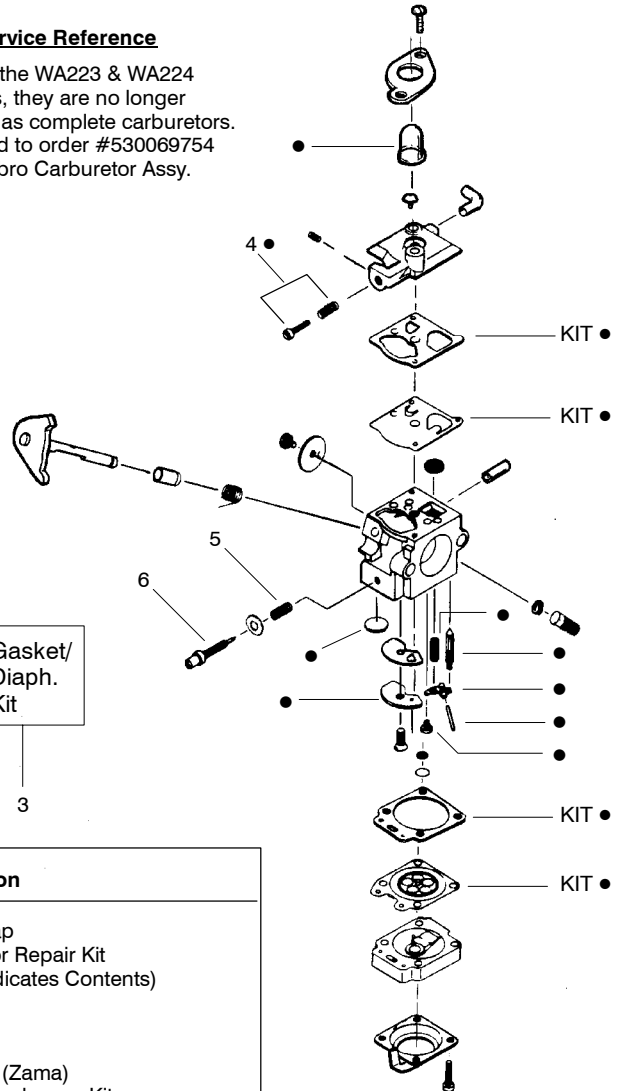

Carburetor Assembly Kits

WA224 - See Service Ref.

WA226 - #530069754

C1U-W7 Zama - 530069971

WA223 - See Service Ref.

Walbro Carburetor Service Reference

★★★★★

If replacing the WA223 & WA224 Carburetors, they are no longer serviceable as complete carburetors. You will need to order #530069754 WA226 Walbro Carburetor Assy.

Carb. Repair Kit

Gasket/Diaph. Kit

Ref.	Part No.	Description
1.	530038403	Limiter Cap
2.	-	Carburetor Repair Kit (● Indicates Contents)
	530069839	WA223
	530069841	WA224
	530069842	WA226
	530069969	C1U-W7 (Zama)
3.	-	Gasket/Diaphragm Kit (KIT= Indicates Contents)
	530069844	WA223, WA224 & WA226
	530069970	C1U-W7 (Zama)
	530035296	Idle Screw & Spring Kit
	530035342	Low Speed Spring
	530035341	Low Speed Needle

Kit - Carburetor Assembly No. 530071630 - C1U-W7D

Note: No Repair kits are available for this carburetor, please order the complete assembly part number 530-071630 (C1U-W7D)