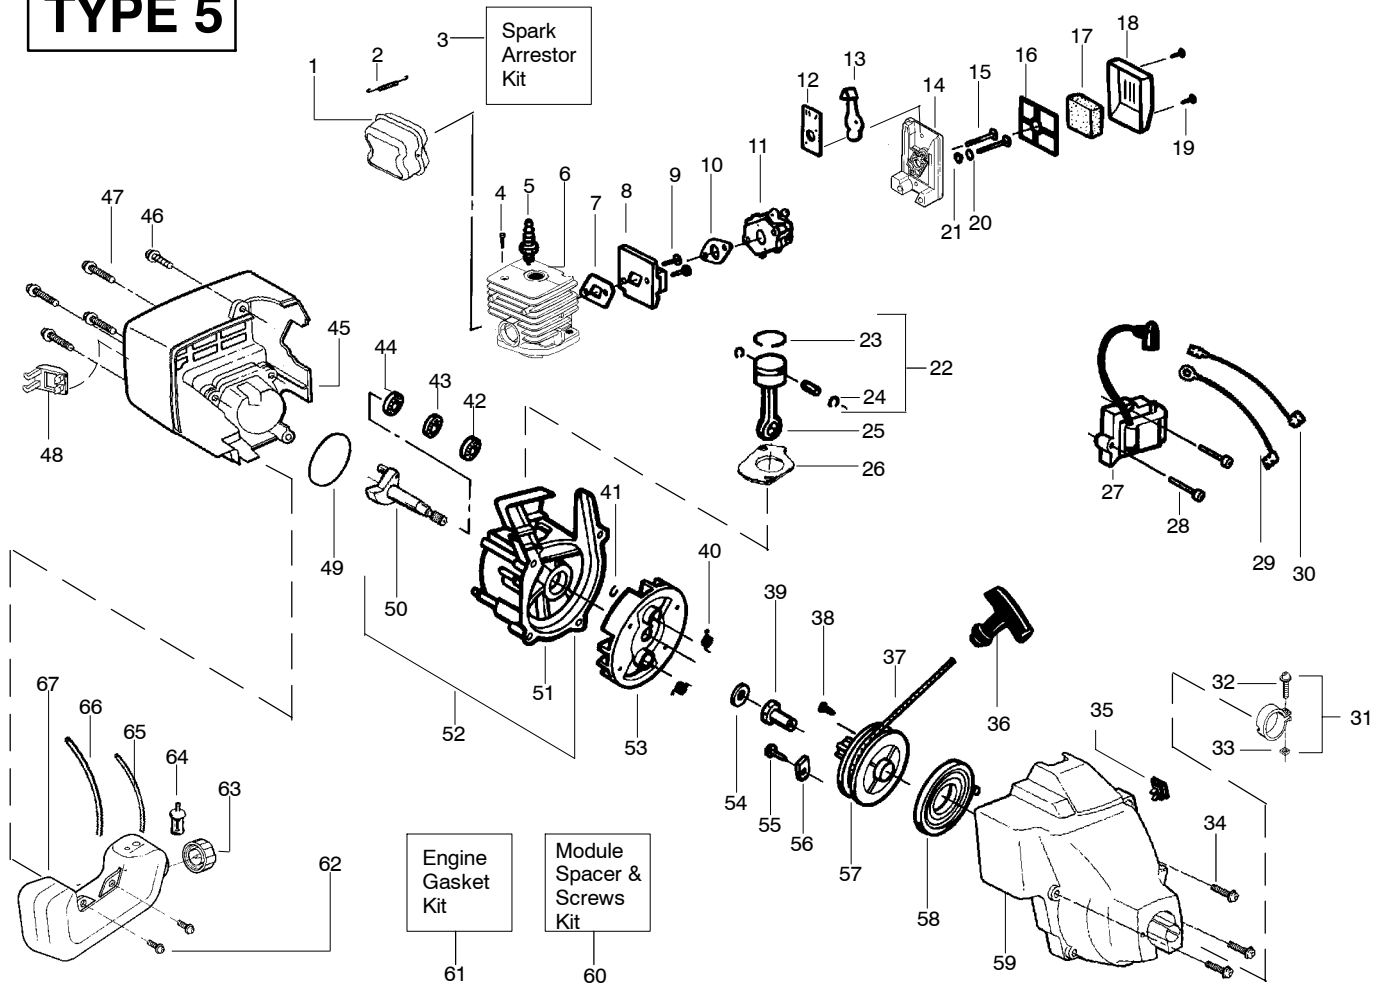

TYPE 5

Ref.	Part No.	Description	Ref.	Part No.	Description	Ref.	Part No.	Description
1.	530071694	Kit - Muffler S.A. (incl. 2,3)	23.	530029924	Piston Ring	47.	530015810	Screw
2.	530042088	Muffler Spring	24.	530015162	Piston Pin Retainer	48.	530054536	Guard-Muffler
3.	530071391	Kit-Spark Arrestor	25.	530069615	Connecting Rod Ass'y.	49.	530069616	O-Ring-C'case(kit)
4.	530015953	Screw-Cylinder	26.	530069616	Gasket-Cylinder(kit)	50.	530054753	Assy-Crankshaft
5.	952030249	Spark Plug (RCJ 6Y)	27.	530039163	Ignition Module	51.	530071627	Kit-Crankcase Ass'y. (Incl. 42-44)
6.	530071689	Cylinder	28.	530016357	Screw	52.	530071624	C'case & C'shaft Ass'y. (Incl. 41,50,51)
7.	530069616	Gasket-Cyl./Carb.(kit)	29.	530014662	Assy-Ground Wire	53.	530069886	Flywheel Ass'y.
8.	530047659	Carb. Adaptor	30.	530014663	Assy-Leadwire	54.	530015828	Washer-Flat
9.	530016014	Screw	31.	530056365	Nose Cone Clamp Ass'y. (Incls. 32&33)	55.	530015775	Screw
10.	530069616	Gasket-Carb.(kit)	32.	530016381	Screw-Nose Cone	56.	530027523	Retainer-Can
11.	---	Kit - Carb. (WA-226)	33.	530016382	Nut-Nose Cone	57.	530069400	Starter Pulley Kit (Incl. 38)
	530069971	(C1U-W7)	34.	530015810	Screw	58.	530042085	Starter Spring
	530071630	(C1U-W7D)	35.	530069572	Kit-Switch	59.	530071667	Kit-Fan Hsg/Shroud
12.	530038747	Choke Plate Mounting	36.	530027569	Starter Handle	60.	530071731	Kit-Module Spacer & Screws
13.	530038686	Choke Shutter	37.	530069232	Kit - Rope	61.	530069616	Kit-Engine Gasket (Incl. 7,10,26,49)
14.	530052431	Air Box	38.	530016080	Screw	62.	530016379	Retainer
15.	530015887	Screw	39.	530038604	Drive Coupling	63.	530014347	Assy-Fuel Cap
16.	530036569	Plate - Filter Support	40.	530023817	Starter Dog Spring	64.	530095646	Assy-Fuel Pickup
17.	530036575	Air Filter Foam	41.	530015941	Retain. Ring-C'shaft	65.	530069247	Kit-Fuel Line (Small)
18.	530036568	Air Filter Cover	42.	530055728	Outer Bearing	66.	530069216	Kit-Fuel Line (Large)
19.	530016349	Screw	43.	530071615	Kit-C'case Seal	67.	530049379	Assy-Fuel Tank (Incl. cap, fuel lines, filter)
20.	530015852	Spacer-Choke	44.	530032125	Inner Bearing			
21.	530015254	Washer	45.	530056547	Shroud			
22.	530069613	Kit - Piston (Incl. 23, 24 & Pin)	46.	530015886	Screw			

✓ = NEW PART NUMBER FOR THIS IPL

★ = REFER TO THE SERVICE REFERENCE INDICATED FOR MORE INFORMATION. (LOCATED AT END OF IPL)