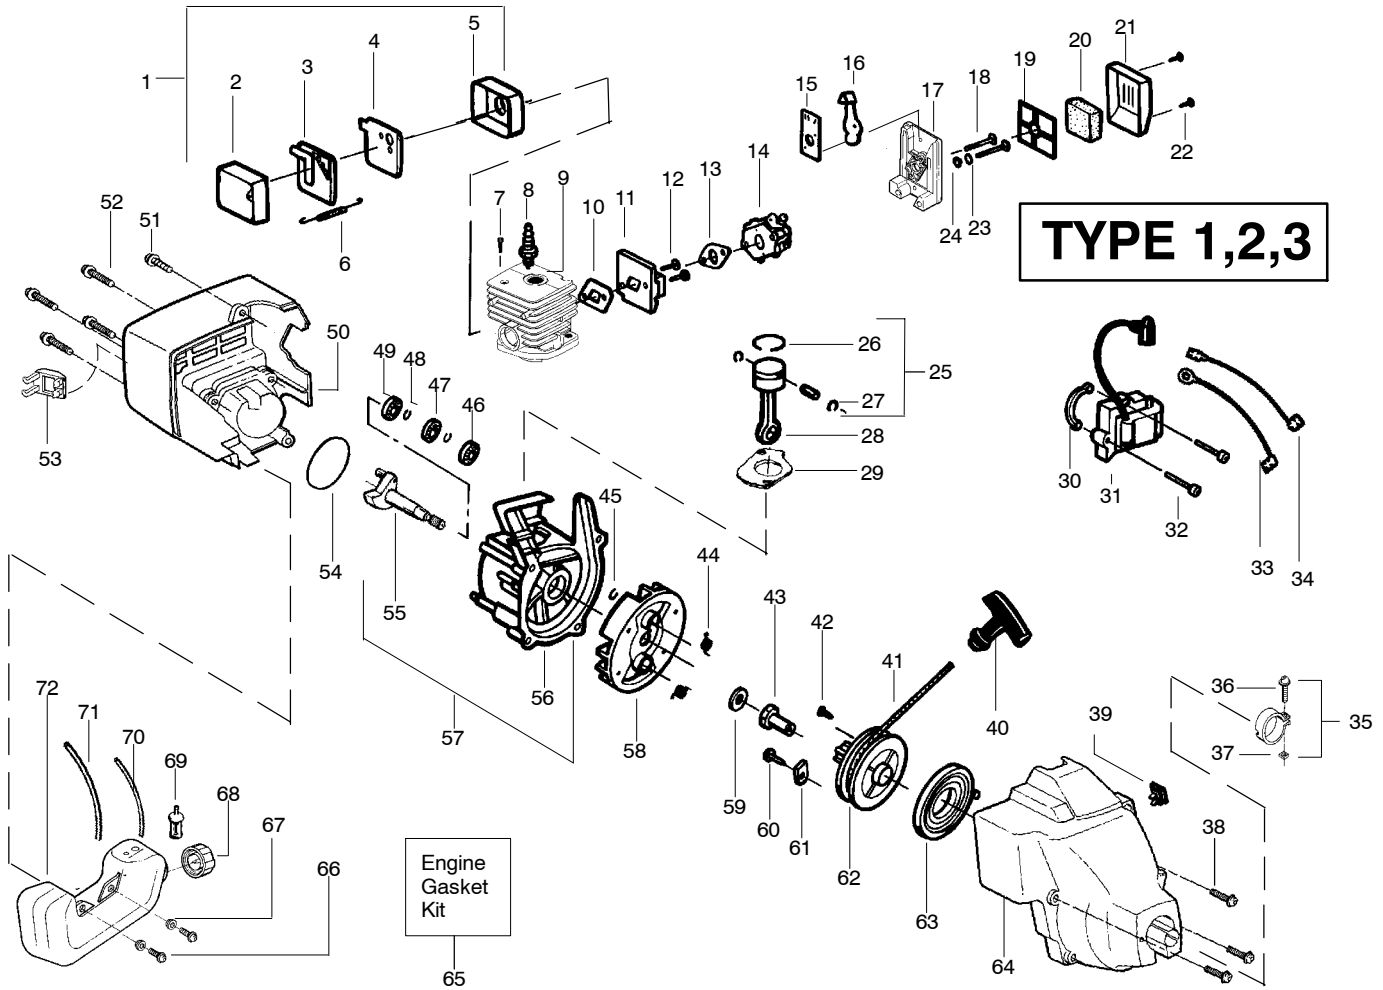

Ref.	Part No.	Description	Ref.	Part No.	Description
1.	530095613	Shaft-Flex	13.	530015966	Screw-Line Limiter
2.	530038581	Throttle Hsg. (Right)	14.	530069686	Kit-Shield Ass'y. (Incl. 9,11,12,13)
3.	530016349	Screw-Throttle Hsg.	15.	952701666	Cutting Head Ass'y. (Incl. 16-20)
4.	530071548	Kit-Throttle Cable Ass'y.	16.	530069690	Kit-Hub Ass'y
5.	530038682	Trigger	17.	530401464	Spring-Compression
6.	530038580	Throttle Hsg. (Left)	18.	530401466	Clip-Retainer-Head
7.	530071425	Drive Shaft Hsg. Ass'y	19.	530401467	Screw w/ Washer -Head
8.	530038708	Assist Handle	20.	952711527	Spool w/Line
9.	530015820	Bolt-Handle/Shield			Not Shown
10.	530094742	Clamp-Handle Assist			---
11.	530016152	Wingnut-Handle/Shield			Manual
12.	530052287	Line Limiter			Type 1
					Type 2
					Type 3
					Type 4
					Type 5
					Shaft Warning Decal