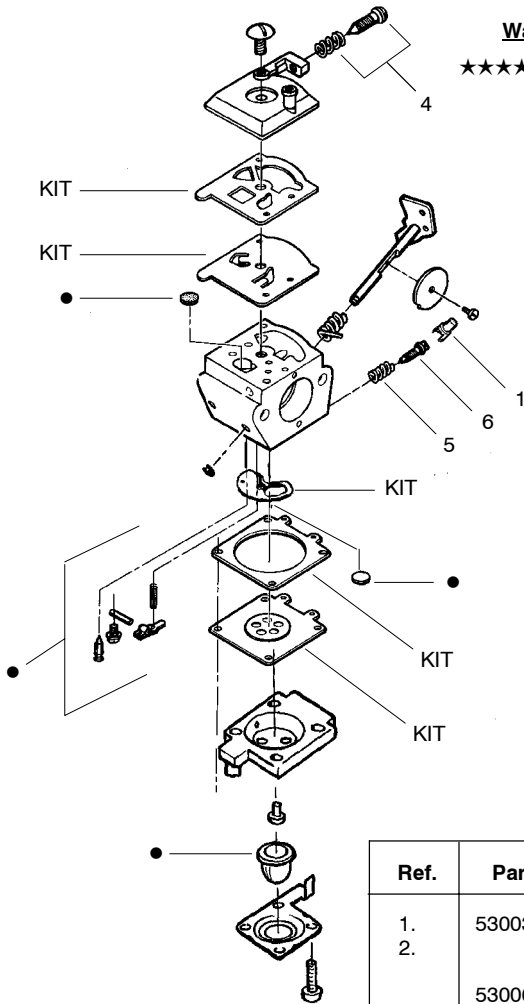

Carburetor Assembly Kits

WA224 - See Service Ref.

WA226 - #530069754

C1U-W7 Zama - 530069971

WA223 - See Service Ref.

Walbro Carburetor Service Reference

★★★★★

If replacing the WA223 & WA224 Carburetors, they are no longer serviceable as complete carburetors. You will need to order #530069754 WA226 Walbro Carburetor Assy.

Carb. Repair Kit

Gasket/Diaph. Kit

Ref.	Part No.	Description
1.	530038403	Limiter Cap
2.	-	Carburetor Repair Kit (● Indicates Contents)
	530069839	WA223
	530069841	WA224
	530069842	WA226
	530069969	C1U-W7 (Zama)
3.	-	Gasket/Diaphragm Kit (KIT= Indicates Contents)
	530069844	WA223, WA224 & WA226
	530069970	C1U-W7 (Zama)
	530035296	Idle Screw & Spring Kit
	530035342	Low Speed Spring
	530035341	Low Speed Needle

Kit - Carburetor Assembly No. 530071630 - C1U-W7D

Note: No Repair kits are available for this carburetor, please order the complete assembly part number 530-071630 (C1U-W7D)