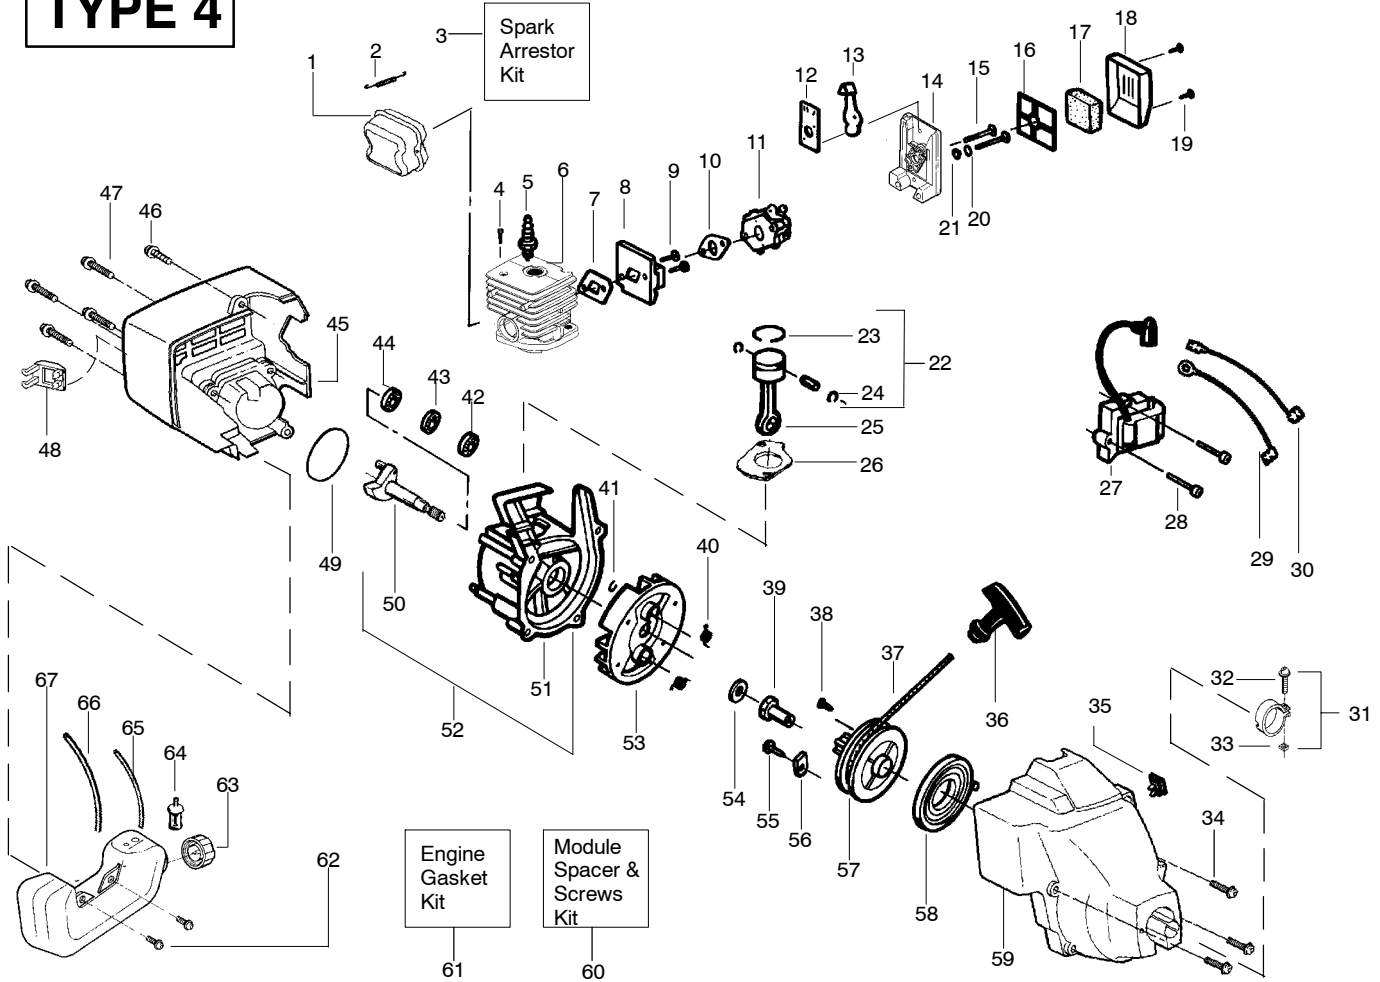

TYPE 4

Ref.	Part No.	Description	Ref.	Part No.	Description	Ref.	Part No.	Description
1.	530071694	Kit - Muffler S.A. (incl. 2,3)	23.	530029924	Piston Ring	47.	530015810	Screw
2.	530042088	Muffler Spring	24.	530015162	Piston Pin Retainer	48.	530054536	Guard-Muffler
3.	530071391	Kit-Spark Arrestor	25.	530069615	Connecting Rod Ass'y.	49.	530069616	O-Ring-C'case(kit)
4.	530015953	Screw-Cylinder	26.	530069616	Gasket-Cylinder(kit)	50.	530054753	Assy-Crankshaft
5.	952030249	Spark Plug (RCJ 6Y)	27.	530055160	Ignition Module	51.	530071627	Kit-Crankcase Ass'y. (Incl. 42-44)
6.	530071689	Cylinder	28.	530016357	Screw	52.	530071624	C'case & C'shaft Assy. (Incl. 41,50,51)
7.	530069616	Gasket-Cyl./Carb.(kit)	29.	530014662	Assy-Ground Wire	53.	530069886	Flywheel Ass'y.
8.	530047659	Carb. Adaptor	30.	530014663	Assy-Leadwire	54.	530015828	Washer-Flat
9.	530016014	Screw	31.	530056365	Nose Cone Clamp Ass'y. (Incls. 32&33)	55.	530015775	Screw
10.	530069616	Gasket-Carb.(kit)	32.	530016381	Screw-Nose Cone	56.	530027523	Retainer-Can
11.	---	Kit - Carb. (WA-226)	33.	530016382	Nut-Nose Cone	57.	530069400	Starter Pulley Kit (Incl. 38)
	530069971	(C1U-W7)	34.	530015810	Screw	58.	530042085	Starter Spring
	530071630	(C1U-W7D)	35.	530071356	Kit-On/Off Switch	59.	530071667	Kit-Fan Hsg/Shroud
12.	530038747	Choke Plate Mounting	36.	530027569	Starter Handle	60.	530071731	Kit-Module Spacer & Screws
13.	530038686	Choke Shutter	37.	530069232	Kit - Rope	61.	530069616	Kit-Engine Gasket (Incl. 7,10,26,49)
14.	530052431	Air Box	38.	530016080	Screw	62.	530016379	Retainer
15.	530015887	Screw	39.	530038604	Drive Coupling	63.	530014347	Assy-Fuel Cap
16.	530036569	Plate - Filter Support	40.	530023817	Starter Dog Spring	64.	530095646	Assy-Fuel Pickup
17.	530036575	Air Filter Foam	41.	530015941	Retain. Ring-C'shaft	65.	530069247	Kit-Fuel Line (Small)
18.	530036568	Air Filter Cover	42.	530055728	Outer Bearing	66.	530069216	Kit-Fuel Line (Large)
19.	530016349	Screw	43.	530071615	Kit-C'case Seal	67.	530049379	Assy-Fuel Tank (Incl. cap, fuel lines, filter)
20.	530015852	Spacer-Choke	44.	530032125	Inner Bearing			
21.	530015254	Washer	45.	530056547	Shroud			
22.	530069613	Kit - Piston (Incl. 23, 24 & Pin)	46.	530015886	Screw			

✓ = NEW PART NUMBER FOR THIS IPL   ★ = REFER TO THE SERVICE REFERENCE INDICATED FOR MORE INFORMATION. (LOCATED AT END OF IPL)