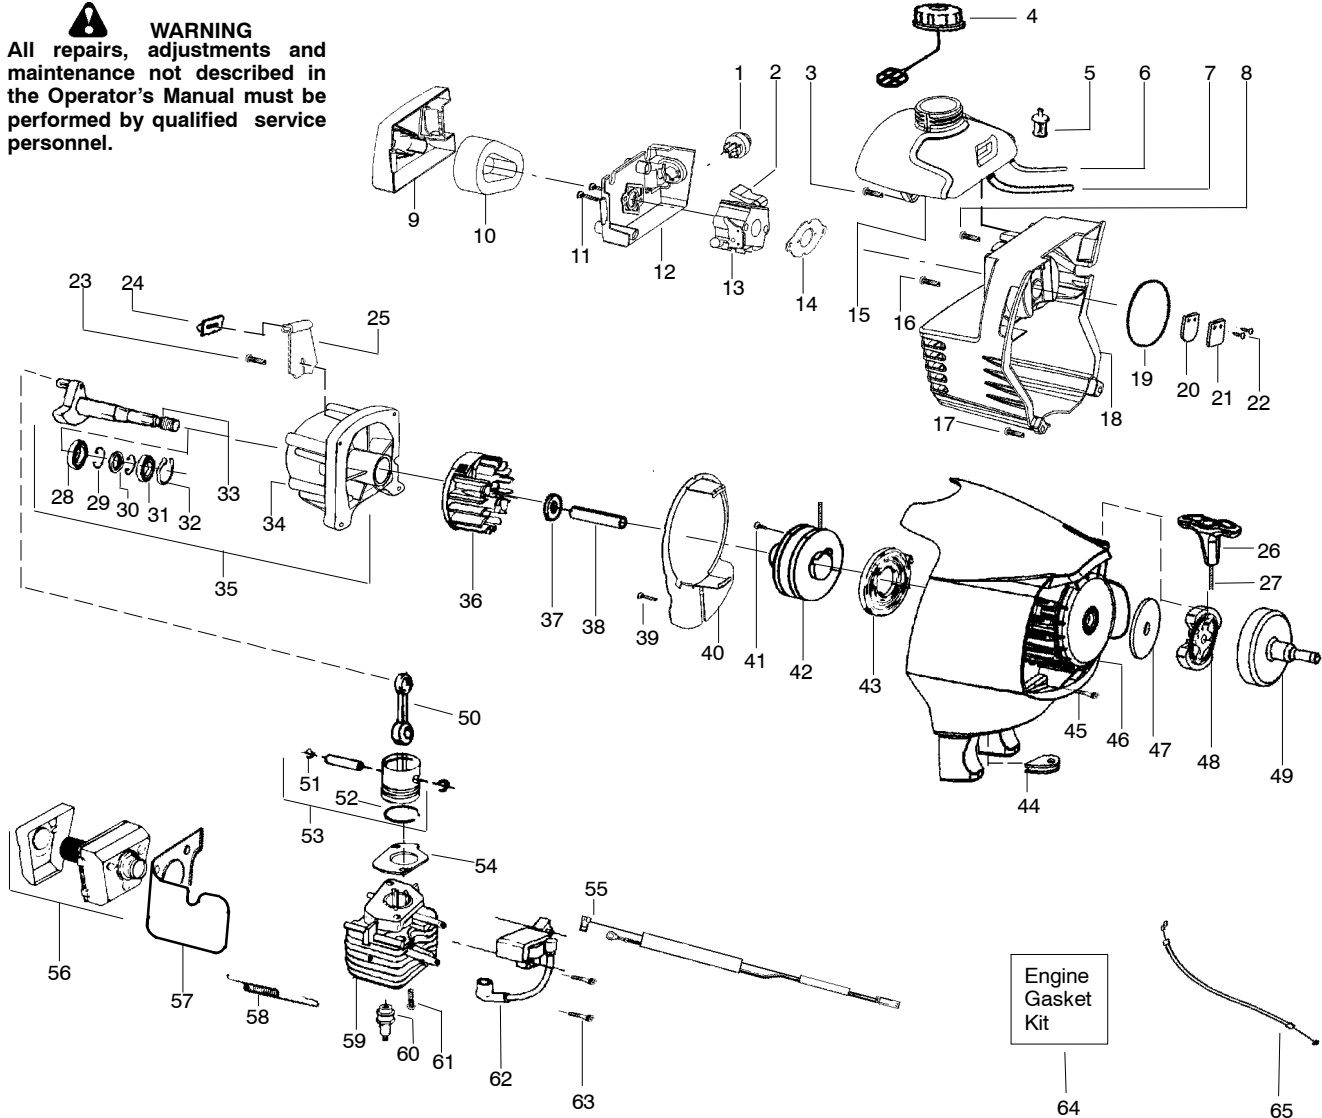

WARNING
All repairs, adjustments and maintenance not described in the Operator's Manual must be performed by qualified service personnel.

Engine Gasket Kit

Ref.	Part No.	Description	Ref.	Part No.	Description	Ref.	Part No.	Description
1.	530047721	Bulb-Purge	24.	530055492	Isolator-Tank	48.	530055122	Assy-Clutch
2.	530071717	Kit-Choke Lever	25.	530054941	Ret.-Tank	49.	530028799	Drum-Clutch
3.	530015843	Screw-tank	26.	530058742	Handle-Starter	50.	530010960	Assy-Conn. Rod
4.	530057736	Cap-Fuel w/ret.	27.	530071325	Kit-Rope	51.	530015162	Ret.-Piston pin
5.	530095646	Assy-Fuel pickup	28.	530032103	Bearing-Inner	52.	530012594	Ring-Piston
6.	530069247	Kit-Fuel line	29.	530015787	Retainer	53.	530071998	Kit-Piston (Incl. 51,52)
7.	530069216	Kit-Fuel/Purge line	30.	530019158	Seal	54.	530071401	Gasket-Cylinder(kit)
8.	530015775	Screw	31.	530032102	Bearing-Outer	55.	530058846	Assy-Leadwire
9.	530150088	Cover-Air box	32.	530015789	Ret.-Crankshaft	56.	530069310	Kit-Muffler
10.	530054946	Filter-Air	33.	530028807	Assy-Crankshaft	57.	530058957	Shield
11.	530015849	Screw-Carb.	34.	530012514	Assy-Crankcase (Incl. 28-31)	58.	530036409	Spring-Muffler
12.	530150080	Box-Air	35.	530071685	Assy-C'case/C'shaft (Incl. 32,33,34)	59.	530012488	Cylinder
13.	530071637	Assy-Carb(WT628)	36.	530055524	Assy-Flywheel	60.	952030249	Plug-Spark (RCJ-6Y)
(Note: Repair kits are not available for this carburetor)			37.	530016030	Washer	61.	530001624	Bolt-Cyl. 1/4-20"
14.	530071401	Gasket-Carb.(kit)	38.	530055620	Spacer	62.	530039218	Module-Ignition
15.	545075305	Assy-Fuel Tank	39.	530015775	Screw-Baffle	63.	530016357	Screw-Module
16.	530015771	Screw-Crankcase	40.	530054939	Plate-Baffle	64.	530071401	Kit-Gasket (Incl. 14,19, 54)
17.	530015952	Screw-Shroud	41.	530016391	Screw-Rope	65.	530058962	Assy-Throttle cable
18.	530150089	Shroud	42.	530071399	Kit-Pulley(incl.41)			
19.	530071401	O-ring-Shroud (kit)	43.	530042086	Spring-Starter			
20.	530027593	Valve-Reed	44.	530019182	Grommet			
21.	530054596	Stop-Reed	45.	530015810	Screw-F/hsg.			
22.	530016064	Screw-Reed stop	46.	530056226	Assy.-Fan Housing			
23.	530015875	Screw-Retainer	47.	530094189	Washer-Clutch			

✓ = NEW PART NUMBER FOR THIS IPL

* = REFER TO THE SERVICE REFERENCE INDICATED FOR MORE INFORMATION. (LOCATED AT END OF IPL)