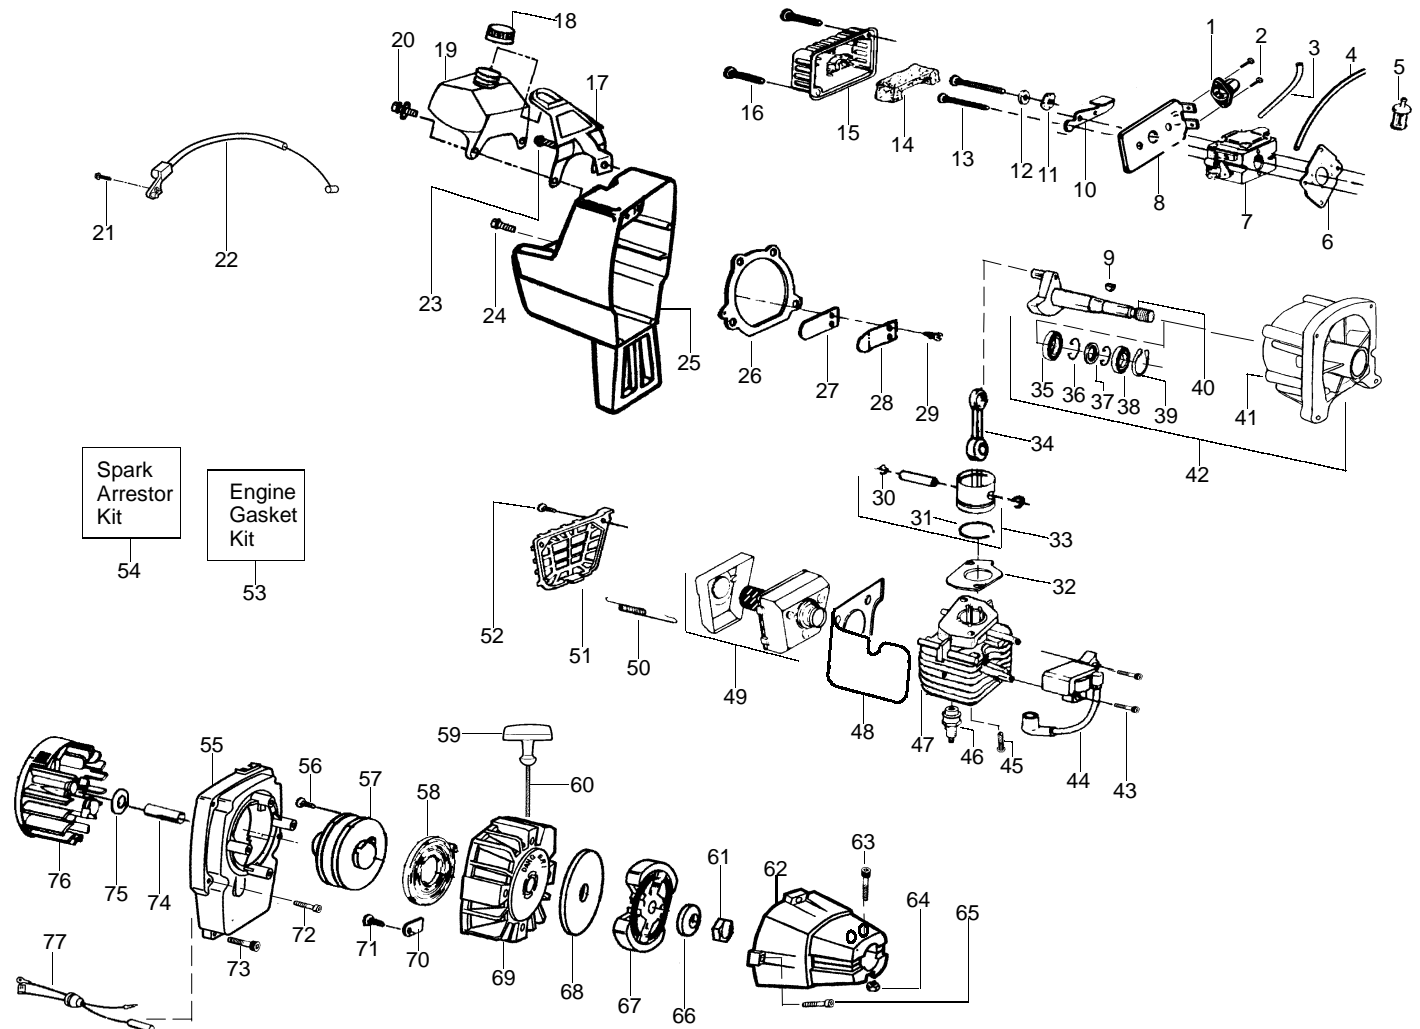

PARTS LIST NO. 530088770		WEED EATER® PARTS LIST	MODEL(s) BC3100	
DATE 8/13/02	REPLACES 530087790-2/07/02		NOTE: Illustration may differ from actual model due to design changes	PAGE NO. 2

Ref.	Part No.	Description	Ref.⁶⁸	Part No.	Description	Ref.	Part No.	Description
1.	530038874	Assy-Bulb	28.	530027594	Stop-Reed	53.	530069276	Kit-Engine Gasket (Incls. 6, 26 & 32)
2.	530016091	Screw	29.	530016064	Screw	54.	952701612	Kit-Spark Arrestor
3.	530069247	Kit-Fuel Line (small)	30.	530015162	Retainer-Piston Pin	55.	530027947	Fan Housing
4.	530069216	Kit-Fuel line (large)	31.	530025875	Ring-Piston	56.	530016080	Screw
5.	530095646	Assy-Fuel Pick-up	32.	530019178	Gasket-Cylinder	57.	530071387	Kit-Starter Pulley (Incls. 56)
6.	530019156	Gasket-Carburetor	33.	530069899	Kit-Piston (Incls. 30, 31 & Pin)	58.	530027531	Spring-Starter
7.	530069651	Kit-Carburetor Ass'y. (Incls. Limiter Caps)	34.	530010960	Assy-Connecting Rod	59.	530027569	Handle-Starter
8.	530037930	Plate-Air Filter	35.	530032103	Bearing-Inner	60.	530069232	Kit-Rope
9.	530015126	Key-Flywheel	36.	530015787	Ring-Retaining	61.	530016320	Nut
10.	530038103	Shutter-Choke	37.	530019158	Seal-Crankshaft	62.	530014017	Clutch Housing
11.	530015254	Washer	38.	530032102	Bearing-Outer	63.	530015767	Screw
12.	530015852	Spacer-Choke	39.	530015789	Retaining Ring-C'shaft	64.	530015768	Locknut
13.	530015849	Screw	40.	530010934	Assy-Crankshaft	65.	530015770	Screw
14.	530027530	Filter-Air	41.	530014016	Assy-Crankcase (Incls. 35-38)	66.	530015796	Washer-Bevel
15.	530027529	Cover-Air Filter	42.	530014015	Crankcase/Crankshaft Ass'y. (Incls.35-41)	67.	530069254	Kit-Clutch Ass'y
16.	530015650	Screw	43.	530016357	Screw	68.	530094189	Washer-Clutch
17.	530029370	Bracket-Fuel Tank	44.	530039134	Ignition Module	69.	530014009	Assy-Pulley Housing
18.	530014347	Assy-Fuel Cap	45.	530001624	Screw	70.	530027523	Retainer
19.	530038166	Assy-Fuel Tank	46.	952030249	Spark Plug (RCJ-6Y)	71.	530015496	Screw
20.	530015843	Screw	47.	530071582	Kit-Cylinder	72.	530015770	Screw
21.	530015775	Screw	48.	530053346	Heat Shield/Air Dam	73.	530015769	Screw
22.	530047040	Throttle Cable	49.	530069310	Kit-Muffler	74.	530027511	Spacer-Clutch
23.	530015772	Screw	50.	530036409	Spring-Muffler	75.	530016030	Washer
24.	530015771	Screw	51.	530027781	Guard-Muffler	76.	530039189	Assy-Flywheel
25.	530027923	Shroud	52.	530015717	Screw	77.	530047145	Leadwire/Grommet Ass'y.
26.	530019154	Gasket-C'case/Shroud						
27.	530027593	Reed Valve						

↙ = NEW PART NUMBER FOR THIS IPL

★ = REFER TO THE SERVICE REFERENCE INDICATED FOR MORE INFORMATION. (LOCATED AT END OF IPL)