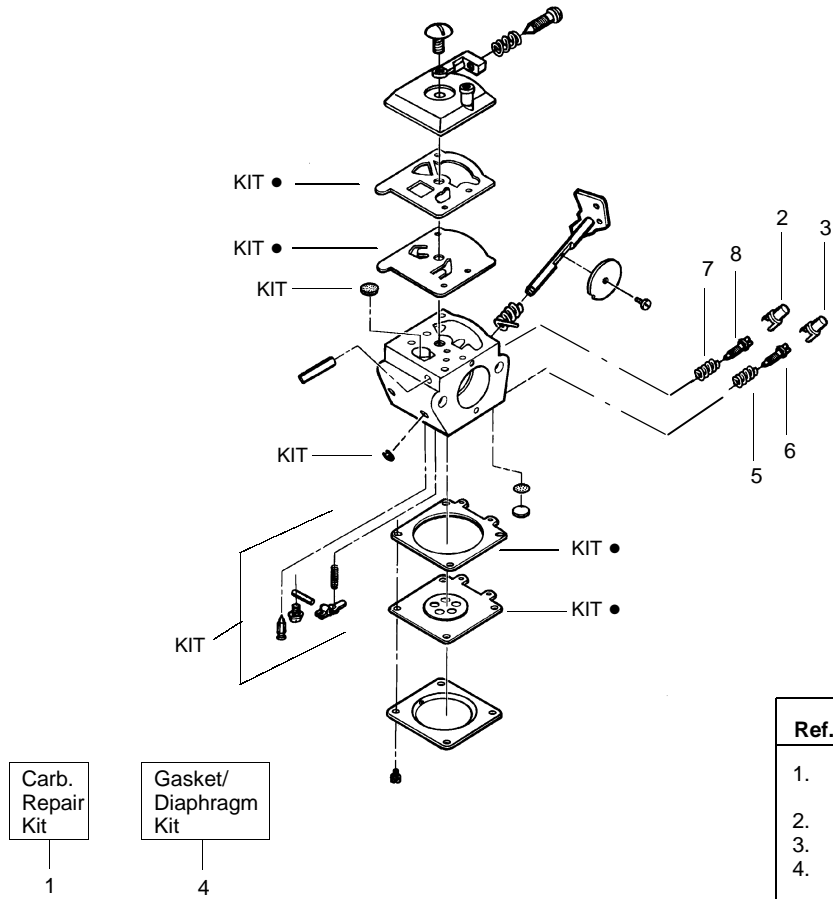

↙ = NEW PART NUMBER FOR THIS IPL

★ = REFER TO THE SERVICE REFERENCE INDICATED FOR MORE INFORMATION. (LOCATED AT END OF IPL)

Carburetor Assembly No. 530069651 - WT298B

Ref.	Part No.	Description
1.	530069829	Carburetor Repair Kit (KIT= Indicates Contents)
2.	530038479	Limiter Cap (High-Brown)
3.	530038478	Limiter Cap (Low-Tan)
4.	530069844	Gasket/Diaphragm Kit (●=Indicates Contents)