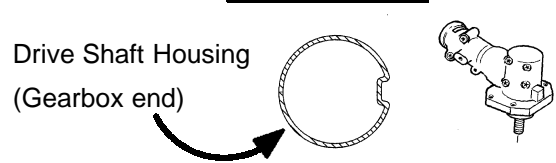

New Style

Part No.	Description
530071585	Assy-Gearbox
530071288	Housing - Driveshaft
530095795	Shaft-Flex
530095815	Cup-Dust
530095816	Washer-Blade Retaining

✓ = NEW PART NUMBER FOR THIS IPL   ★ = REFER TO THE SERVICE REFERENCE INDICATED FOR MORE INFORMATION. (LOCATED AT END OF IPL)
● = THESE PARTS ARE ILLUSTRATED FOR CLARITY. ORDER COMPLETE ASSEMBLY.