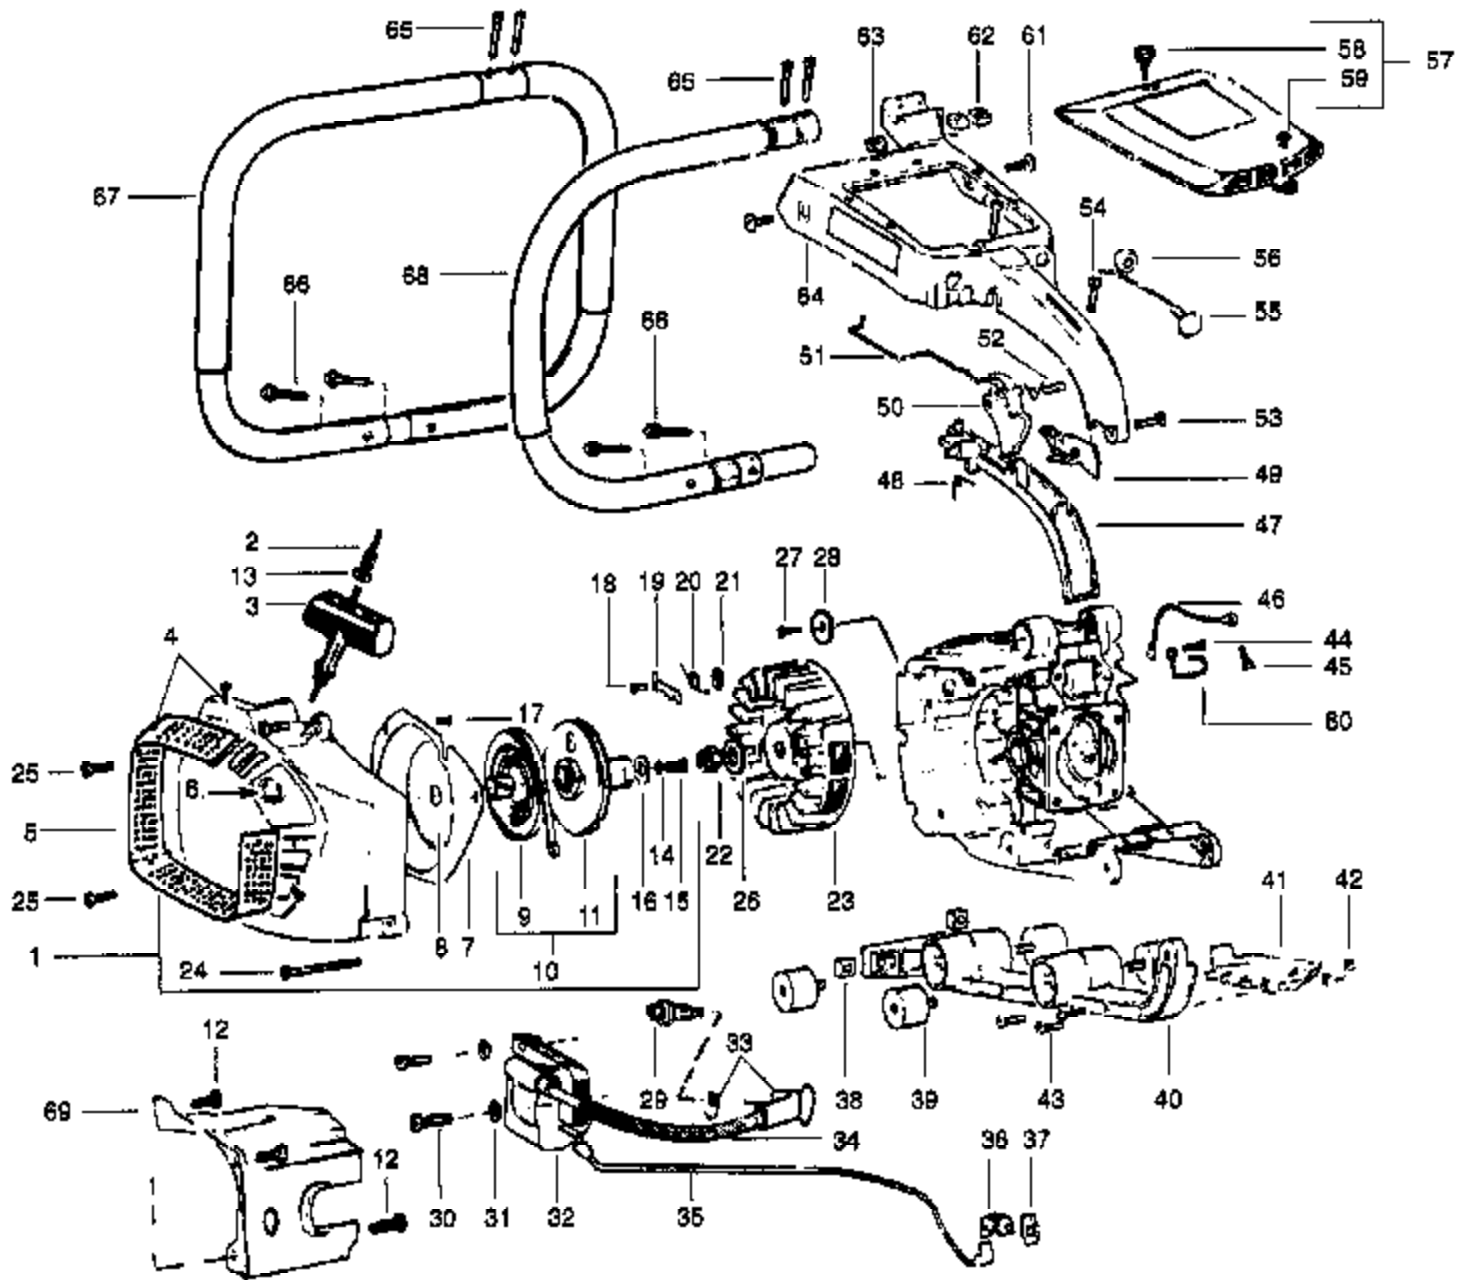

PP655BP Gas Page 2 of 11  
 CARBURETOR ASSEMBLY

Ref #	Part Number	Qty	Description
1	507475976		Clutch Ass'y. (incl. 2-4)
2	507433133		Clutch Driver
3	507433102		Clutch Shoe
4	507431200		Clutch Spring
5	507430800		Nut
6	507433036		Strut Nut
7	507475081		Clutch Drum & Bearing
8	530032049		Bearing
9	952004746		Rim Segment 3/8 7T
9	507429957		Rim Segment 404 7T
10	507430848		Thrust Washer
11	5074765721		Brake Ass'y. (Incl. 13-31)
12	5074762761	PP655BP Gas Spring, 4 pk 11	Clutch Cover & Tensioner
13	507425672	CLUTCH, Oil PUMP & SPUF	Pin
14	507431636		Retaining Ring
15	507432613		Screw
16	507433109		Outer Guide Plate
17	507429266		Terminal Screw
18	507433185		Spring
19	507476284		Cam/Band Ass'y.
20	507431038		Locking Plate
21	50747648618		Kickback Guard Ass'y.
22	507476583		Cover Ass'y.
23	507431036		Bolt
24	507431716		Screw
25	507430930		Washer
26	507433529		Bushing
27	507433532		Washer
28	507430878		Washer
29	507431675		Screw
30	507431673		Screw
31	530015515		Nut
32	507432686		Inner Guide Plate
33	507476072		Bucking Spur (Incl.screws, washers, 2 spurs) Northeast Style
33	507476079		Bucking Spur (Incl.screws, washers, 2 spurs) Smaller Style
34	507433712		Side Decal
35	507430197		Shock Absorber
36	507431642		Screw
37	507433538		Dirt Shield
38	507431669		Screw
39	507433539		Gasket
40	507430231		Wire Worm
41	507428746		Seal
42	507476505		Oil Pump Ass'y. w/ Manual Override (Incl. 43, 44, 46,47,49-52)
43	507430640		Inlet Tube
44	507476504		Oil Pump Body
45	507431221		Plunger Spring
46	507430880		Oil Pump Gear
47	507474932		Plunger Ass'y.
48	507431699		Roll Pin
49	507433242		Adj. Screw
50	507431359		O-Ring
51	507430229		Oil Pump Seal

---

Ref #	Part Number	Qty	Description
52	507475499		Oil Pump Ass'y. (Incl. 54-58)
53	507432317		Sleeve
54	507432303		Nut
55	507476369		Manual Oil Pump
56	501606801		Speed Clip
57	507432296		Oil Hose

PP655BP Gas Sae Page 5 of 11  
CLUTCH, OIL PUMP & SPUF