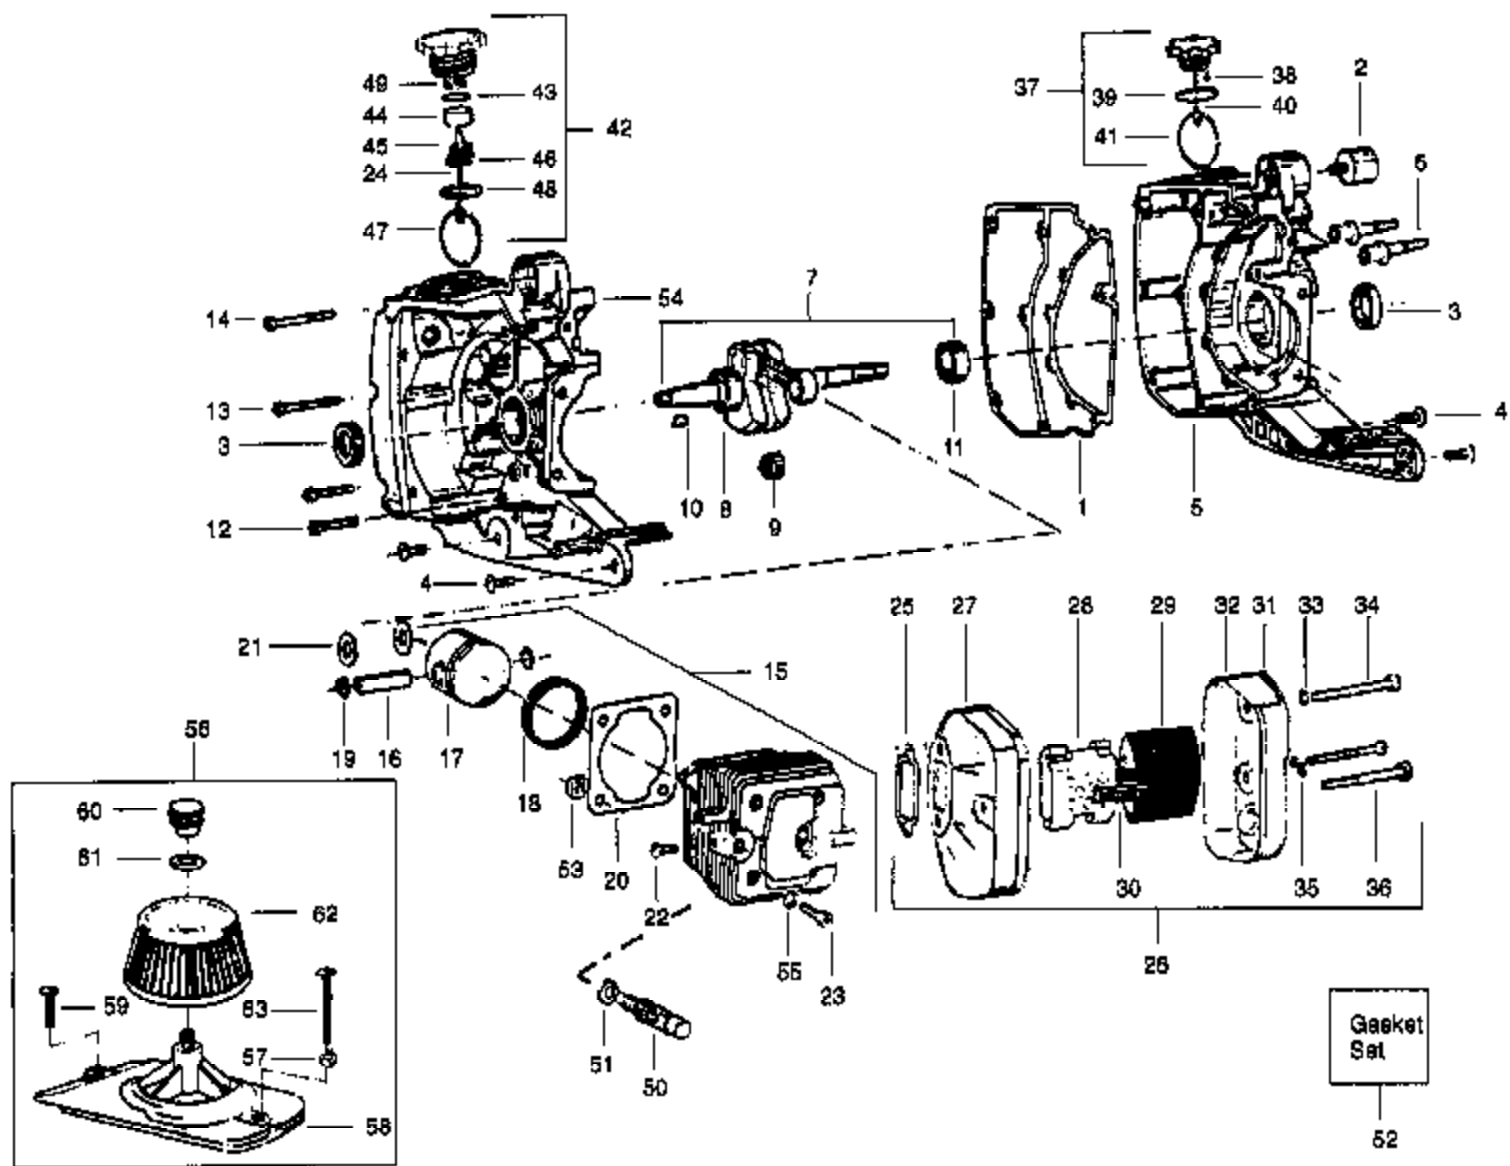

Ref #	Part Number	Qty	Description
1	507430573		Crankcase Gasket
2	507430197		Shock Absorber
3	507428746		Seal
4	507432634		Screw
5	5074765391		C'Case & Stud Ass'y. (Incl. 6)
6	507433228		Bar Mounting Studs
7	507476542		Crankshaft Ass'y. (incl. 8-11)
8	507433355		Main Bearing
9	507431408		Bearing
10	507432210		Flywheel Key
11	507433508		Bearing
12	507431650		Screw
13	507431690	PP655BP Gas Base 10 of 11	Screw
14	507431658	INTERNAL POWER UNIT	Screw
15	507476630		Cylinder & Piston Kit (Incl. 9, 20, 17)
18	507476624		Piston Ring Set
20	507433226		Cylinder Gasket
21	507433940		Thrust Washer
22	507431675		Plate Screw
23	507431691		Screw
24	507431370		Bead Chain
25	507430684		Muffler Gasket
27	5074759848		Muffler Body
28	507433096		Muffler Channel
29	507433104		Muffler Screen
30	507430835		Spacer
31	5074764298		Muffler Cover
32	5074761068		Heat Shield Ass'y.
33	507431686		Lockwasher
34	530015718		Screw
35	507431683		Lockwasher
36	507430993		Screw
37	507475168		Oil Cap Ass'y.
38	507428335		Screw
39	507433143		O-Ring
40	507427690		Bead Chain
41	507431369		Retainer
42	530047186		Gas Cap Ass'y.
43	507427273		Gasket
44	507431003		Spacer
45	530026383		Umbrella Valve
46	507427278		Gas Cap Cover
47	507431368		Retainer
48	507429946		O-Ring
49	507427993		Disc
50	507475356		Decompression Valve
51	507432302		Washer
52	507475492		Gasket Set (incl. 5,20 & 25, 39 in "CLUTCH, OIL PUMP..", 41 & 44 in "CARBURETOR")
53	507431655		Nut
54	5074332271		C'Case Half M/S
55	507431706		Washer
56	507476467		Air Filter Kit-Optional
57	507431688		Washer
58	507476463		Filter Base Ass'y.