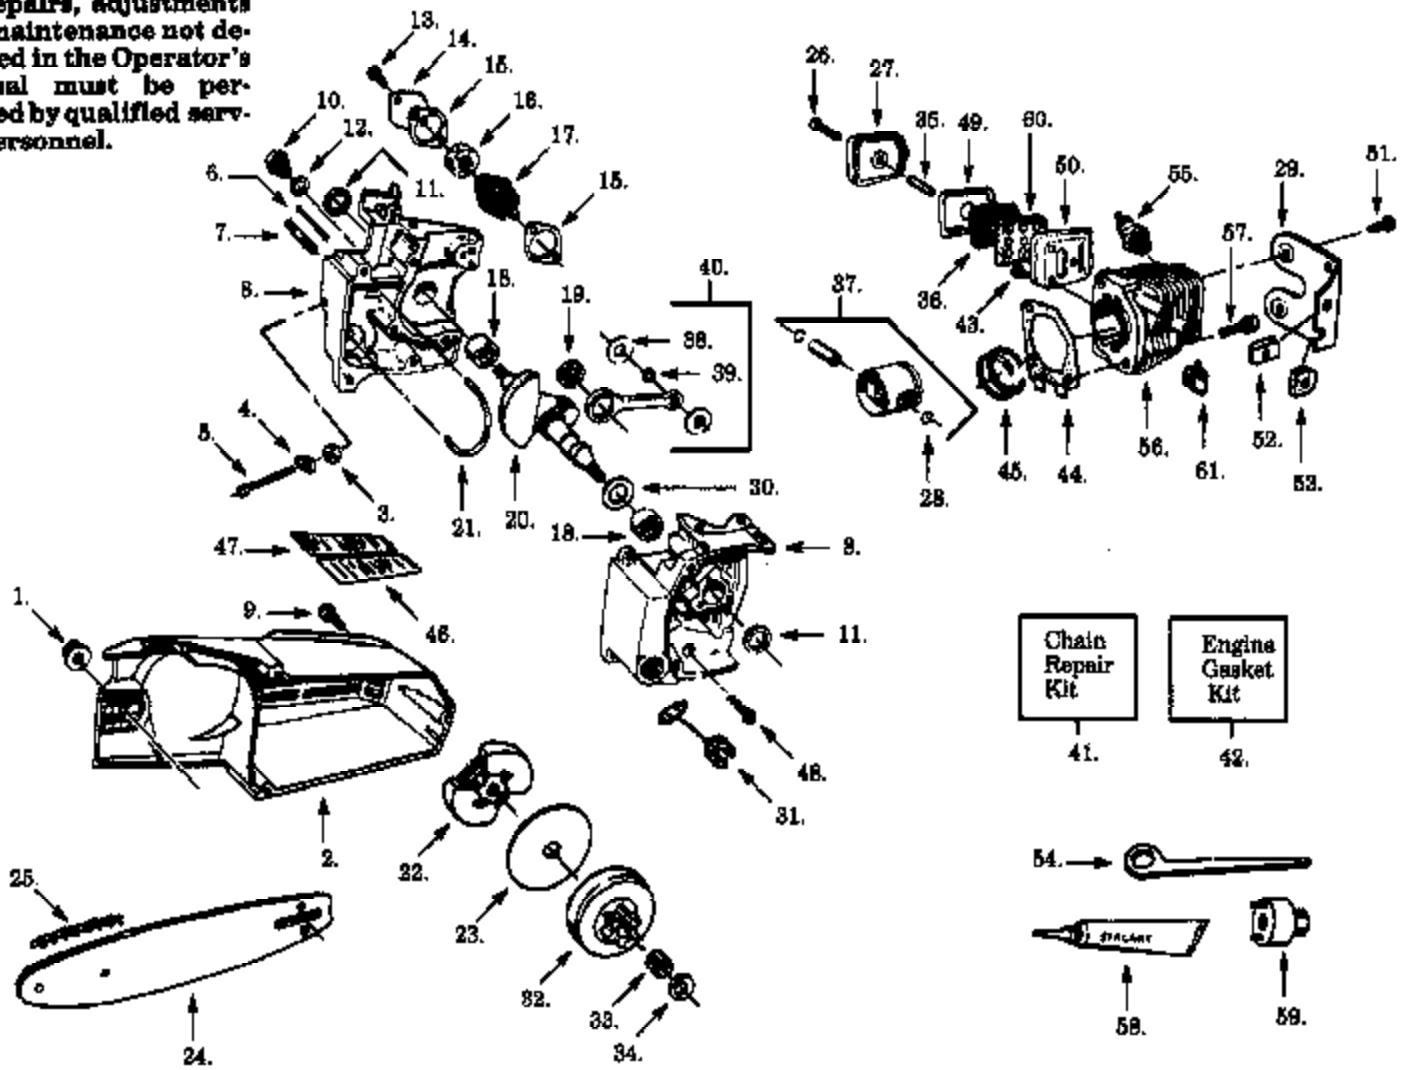

▲ WARNING

All repairs, adjustments and maintenance not described in the Operator's Manual must be performed by qualified service personnel.

Ref #	Part Number	Qty	Description
1	530015251		Bar Mounting Nut
2	530038099		Bar Clamp
3	530015135		Locknut
4	530023492		Bar Adjust Pin
5	530015236		Screw
6	530036450		Oil Tank Vent Pin
7	530015719		Bar Mounting Stud
8	530014742		Crankcase Ass'y. (Incl. 3-7,10,11,18)
9	530015623		Screw
10	530069142		Check Valve Kit (Incl. 12)
11	530019059		Crankshaft Seal
12	530019089		Check Valve Gasket
13	530015476		Screw
14	530023802	PP236 Gas Saw, Page 7 of 8 INTERNAL POWER UNIT Cover	Cover
15	530019091		Metering Body Gasket
16	530023801		Oil Filter (Foam)
17	530010195		Oil Pump Ass'y.
18	530032029		Crankshaft Bearing
19	530032065		Roller Bearing (Incl. 12 Bearings)
20	530022172		Crankshaft
21	530021026		Oil Discharge Line
22	530069193		Clutch Ass'y. Kit
23	530069197		Clutch Washer Kit (Outside)
24	952044369		Guide Bar-16"
25	952051211		Chain-16"
26	530016026		Screw
27	530036969		Muffler Cover
28	530023843		Piston Pin Retainer
29	530016024		Rear Mount Bracket
30	530023887		Thrust Washer
31	530010444		Oil Cap Ass'y. (Incl. O-Ring)
32	530069166		Clutch Drum
33	530032079		Clutch Bearing
34	530023519		Clutch Spacer-Inside
35	530016025		Muffler Spacer
36	530036971		Muffler Screen
37	530069552		Piston Kit (Incl. 28,45,Pin)
38	530015486		Washer
39	530032075		Bearing Rod Top (Incl. 22 Bearings)
40	530010474		Connecting Rod Assy (Incl. 38 & 39)
41	530052073		Chain Repair Kit
42	530069401		Engine Gasket Kit
43	530001666		Screw
44	530019195		Cylinder Gasket
45	530027482		Piston Ring
46	530037171		Inst. Decal Left
47	530037166		Inst. Decal Right (Not a serviceable part)
48	530015986		Screw
49	530036970		Muffler Baffle-Outer
50	530036968		Muffler Body
51	530016017		Screw
52	530016029		Speed Nut
53	530037063		Grommet
54	530031063		Bar Wrench
55	952030150		Spark Plug
56	530012312		Cylinder