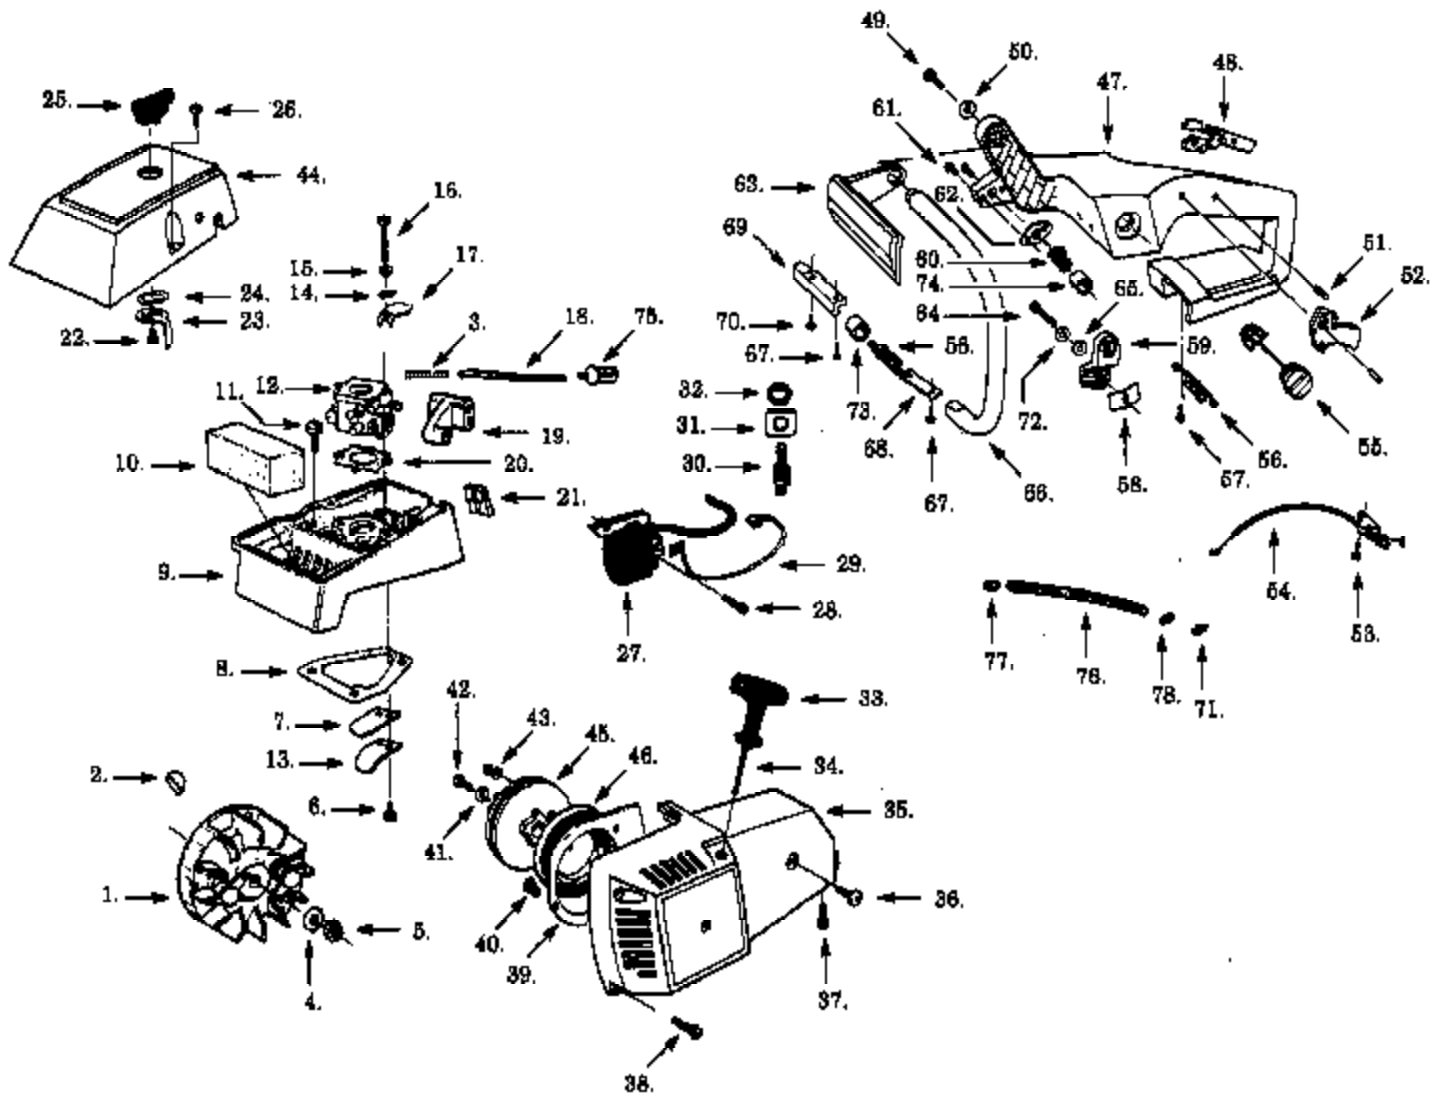

Ref #	Part Number	Qty	Description
1	530047198		Flywheel Ass'y. (Incl. 8)
2	530015126		Flywheel Key
3	530037264		Spring
4	530015127		Washer
5	530626605		Nut
6	530016064		Screw
7	530036331		Reed Valve
8	530019118		Gasket
9	530037154		Carburetor Hsg.
10	530023791		Air Filter
11	530015242		Screw
12	530035311		Carburetor
13	530036332	PP236 Gas Saw Page 4 of 8	Reed Valve
14	530015254	EXTERNAL POWER UNIT	Wave Washer
15	530023865		Spacer
16	530015245		Screw
17	530023805		Choke Shutter
18	530069247		Line Kit (Bulk#8133)
19	530036973		Carb. Adj. Grommet
20	530019045		Carb. Gasket
21	530036972		Grommet - Throttle Cable
22	530015407		Screw
23	530037070		Choke Lever
24	530015147		Wave Washer
25	530037116		Choke Knob
26	530015168		Screw
27	530069403		Ignition Module
28	530015816		Screw
29	530037014		Wire Harness
30	530026766		Toggle Switch
31	530012311		Indicating Plate
32	530023575		Nut
33	530037485		Starter Handle
34	530069232		Rope Kit
35	530037158		Fan Hsg.
36	530015771		Screw
37	530016018		Screw
38	530015812		Screw
39	530037013		Fan Hsg. Baffle
40	530015777		Screw
41	530015123		Washer
42	530015036		Screw
43	530016080		Screw
44	530037155		Carb. Cover
45	530069288		Starter Pulley
46	530042023		Recoil Spring
47	530014760		Tank & Handle Assy
48	530036967		Throttle Lockout Lever
49	530016020		Screw
50	530016021		Washer
51	530015701		Roll Pin
52	530036986		Throttle Trigger
53	530016016		Screw
54	530036966		Throttle Cable Assy
55	530036965		Fuel Cap Assy.
56	530036954		Rear Mount Spring