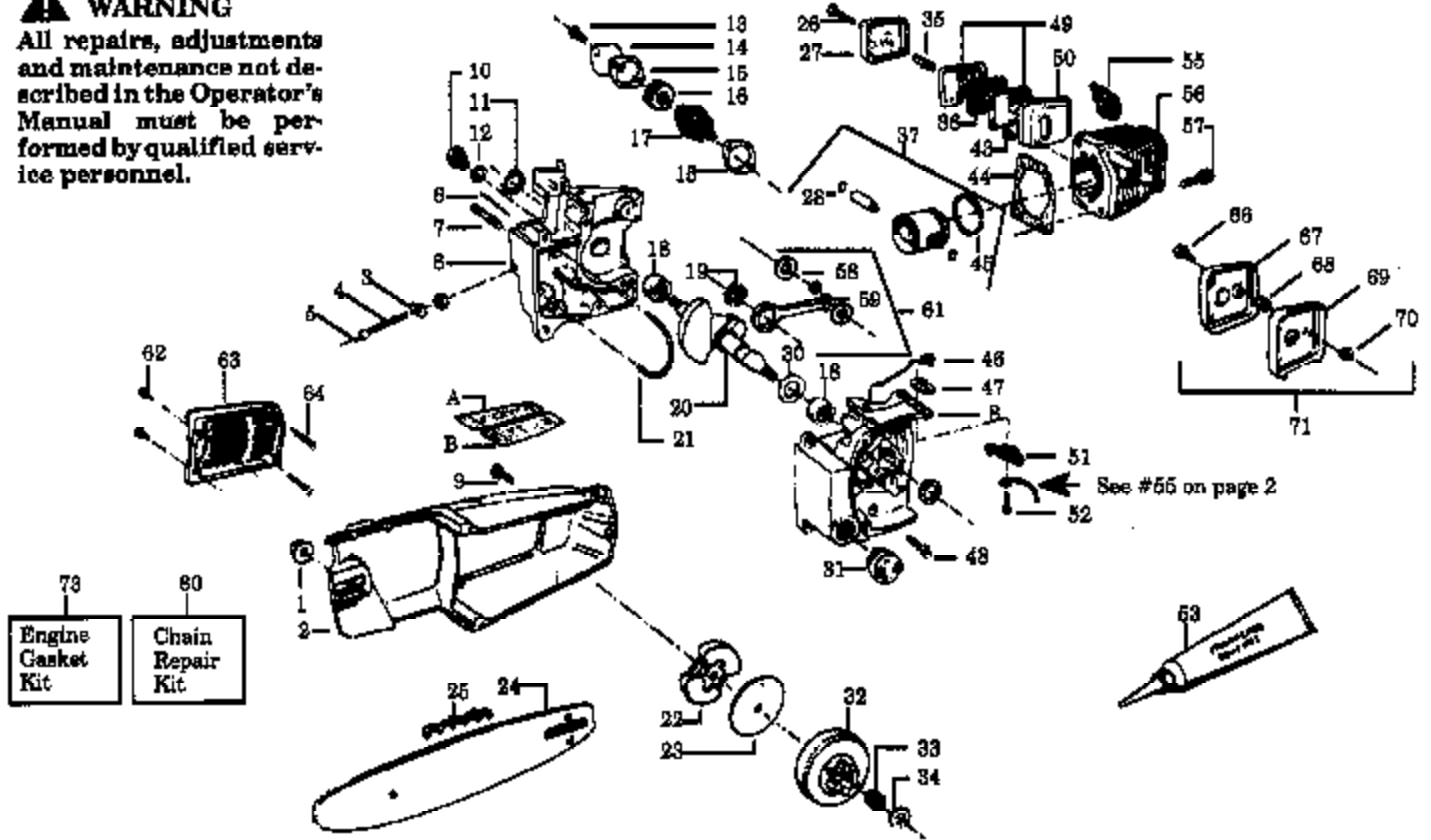

**⚠ WARNING**

All repairs, adjustments and maintenance not described in the Operator's Manual must be performed by qualified service personnel.

Ref #	Part Number	Qty	Description
1	530015445		Bar Mouning Nut
2	530029476		Bar Clamp
3	530015135		Lock Nut
4	530023492		Bar Adjust Pin
5	530015236		Screw
7	530015719		Bar Mounting Stud
8	530014742		Crankcase Ass'y (Incl. #3-7,10,11 & 18)
9	530015623		Screw
10	530069142		Check Valve Kit (Incl. #12)
11	530019059		Crankshaft Seal
12	530019089		Gasket
13	530015176		Screw Included in Carburetor Gasket(Diaphragm Kit
14	530023802	2300AV Gas Saw Page 5 of 6 POWER UNIT	Cover included in Carburetor Gasket(Diaphragm Kit
15	530019091		Gasket
16	530023801		Oil Filter
17	530010195		Metering Body Ass'y. Included in Carburetor Gasket(Diaphragm Kit
18	530032029		Bearing
19	530032065		Roller Bearing (Incl. 12 bear ings)
20	530022172		Crankshaft
21	530021026		Line
23	530069197		Clutch Washer Kit
24	952044366		12"
24	952044370		16"
25	952051208		12"(P101S-45)
25	952051211		16"(P101S-56)
26	530015169		Screw
27	530023795		Muffler Cover
28	530023843		Retainer
30	530023887		Thrust Washer
31	530010221		T1 & T2
31	530010444		T3
32	530069166		Clutch Drum
33	530032079		Clutch Bearing (Use Only With Clutch Drum Bearing Kit #69166)
34	530023519		Clutch Spacer
35	530023535		Spacer
36	530023796		Spark Arrestor Screen
37	530069553		2300
37	530069552		2350CVA
43	530001666		Screw Included in Carburetor Gasket(Diaphragm Kit
44	530019195		Cylinder Gasket
45	530025467		Before Date Code/Serial #A1820001
45	530037603		Date Code/Serial #A1820001 and after
45	530027482		2350CVA
46	530023788		Switch 2300AV (Type I & 2) and 2300CVA (earlier)
46	530024236		2300CVA (Type I & 2) & 2350CVA
47	530023786		Ramp Switch
48	530015986		Screw
49	530023797		Muffler Baffle
50	530023794		Muffler Body
51	530023787		Switch Clamp
52	530015235		Screw
53	530030054		Crankcase Sealant
55	952030037		Spark Plug CJ-8