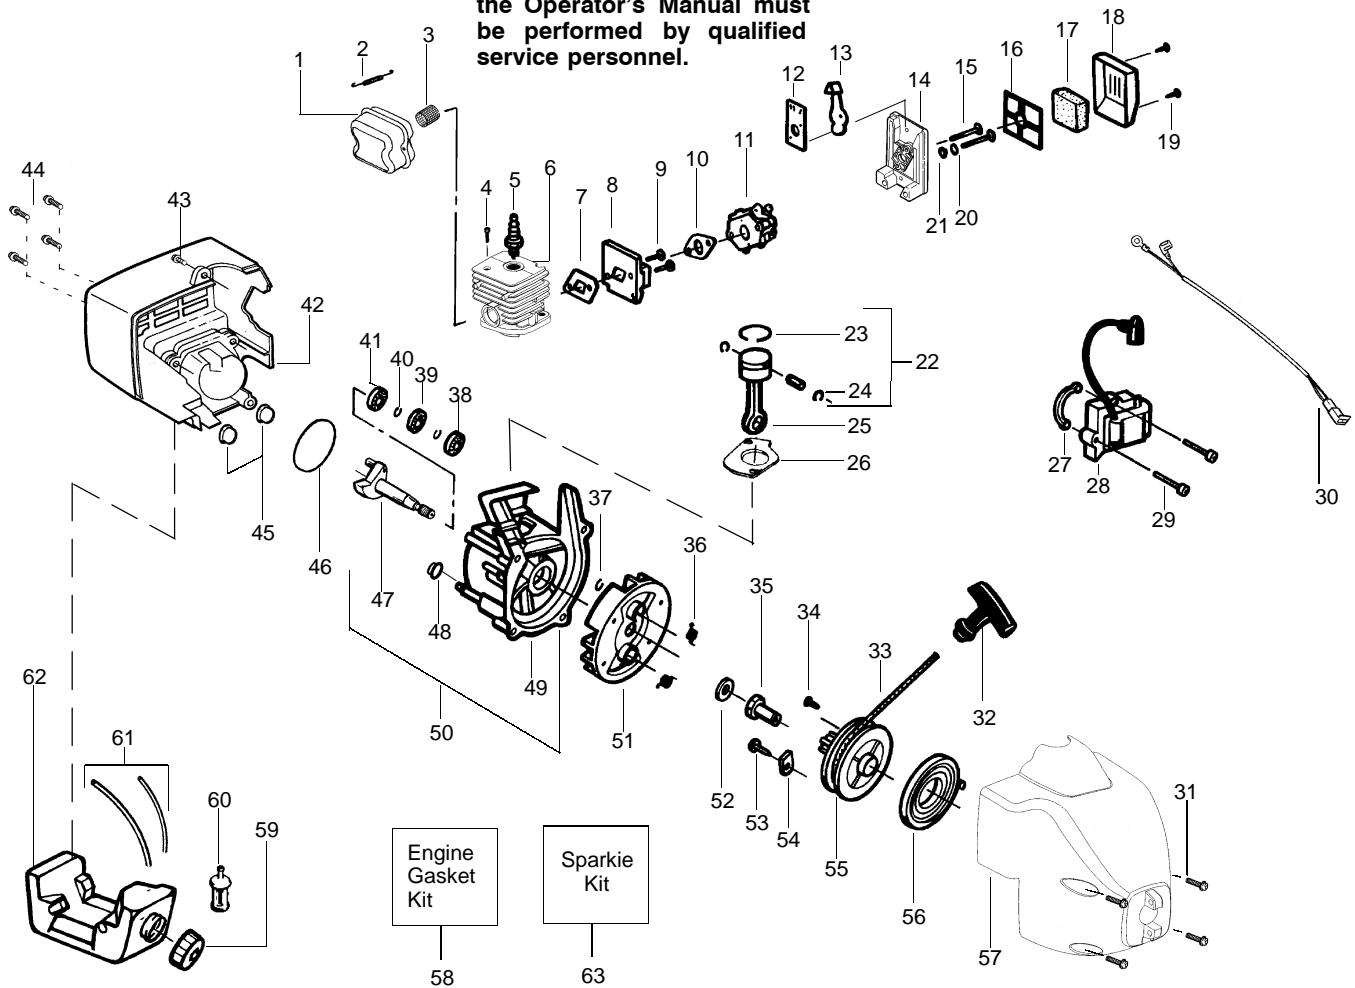

PARTS LIST NO. 530086888		McCULLOCH® PARTS LIST	MODEL(s) Trim Mac 250	
DATE 02/08/02	Replaces 530086888 - 11/09/01		Note: Illustration may differ from actual model due to design changes	PAGE NO. 2

▲ WARNING

All repairs, adjustments and maintenance not described in the Operator's Manual must be performed by qualified service personnel.

Ref.	Part No.	Description	Ref.	Part No.	Description	Ref.	Part No.	Description
1.	530071390	Kit - Muffler (incl. 2,3)	24.	530015162	Ret.-Piston Pin	48.	530036792	Isolator-C'Case
2.	530042088	Spring-Muffler	25.	530069945	Kit-Conn. Rod Ass'y.	49.	530012414	Assy-Crankcase
3.	530071391	Screen-Spark Arrestor	26.	530071535	Gasket-Cylinder (Kit)			(Incl. 38-41)
4.	530015953	Screw-Cylinder	27.	530036145	Spacer-Module	50.	530071337	Assy-C'case & C'shaft
5.	Champion	Spark Plug (RCJ 8Y)	28.	530039211	Module-Ignition			(Incl. 37,47,49)
6.	530071359	Kit - Cylinder	29.	530015954	Module-Ignition	51.	530069886	Assy-Flywheel
7.	530071535	Gasket-Cyl./Carb.(Kit)	30.	530047278	Assy-Switch Wire	52.	530015828	Washer-Flat
8.	530069758	Kit - Carb. Adaptor	31.	530015810	Screw	53.	530015775	Screw
9.	530016014	Screw	32.	530027569	Handle-Starter	54.	530053985	Retainer-Pulley
10.	530071535	Gasket-Carb. (Kit)	33.	530071542	Kit - Rope	55.	530071536	Kit-Starter Pulley
11.	530069754	Kit - Carburetor Ass'y (Incl. Limiter Cap)	34.	530016326	Screw			(Incl. 34)
			35.	530027953	Coupling-Drive	56.	530042086	Spring-Starter
12.	530038747	Plate-Choke Mounting	36.	530023817	Spring-Starter Dog	57.	530071526	Assy. - Fan Housing
13.	530035499	Shutter-Choke	37.	530015941	Retain. Ring-C'shaft	58.	530071535	Kit-Engine Gasket
14.	530052431	Box-Air	38.	530032124	Bearing-Outer			(Incl. 7,10,26,46)
15.	530015887	Screw	39.	530019179	Seal-C'case	59.	530014347	Assy-Fuel Cap
16.	530036569	Plate - Filter Support	40.	530015945	Retainer Ring-C'case	60.	530095646	Assy-Fuel Pickup
17.	530036575	Air Filter- Foam	41.	530032125	Bearing-Inner	61.	530069599	Kit-Fuel Line
18.	530054414	Cover-Air Filter	42.	530054299	Shroud-Rear	62.	530049933	Assy-Fuel Tank
19.	530015892	Screw	43.	530015934	Screw			(Incl. cap, lines,filter)
20.	530015852	Spacer-Choke	44.	530015810	Screw	63.	507475326	Kit-Sparkie (Incl. spring term. & boot)
21.	530015254	Washer	45.	530036793	Isolator-Shroud			
22.	530071357	Kit - Piston (Incl. 23, 24 & Pin)	46.	530071535	O-Ring-C'case/Shrd (Kit)			
23.	530055120	Ring-Piston	47.	530012413	Assy-Crankshaft			

✓ = NEW PART NUMBER FOR THIS IPL

★ = REFER TO THE SERVICE REFERENCE INDICATED FOR MORE INFORMATION. (LOCATED AT END OF IPL)